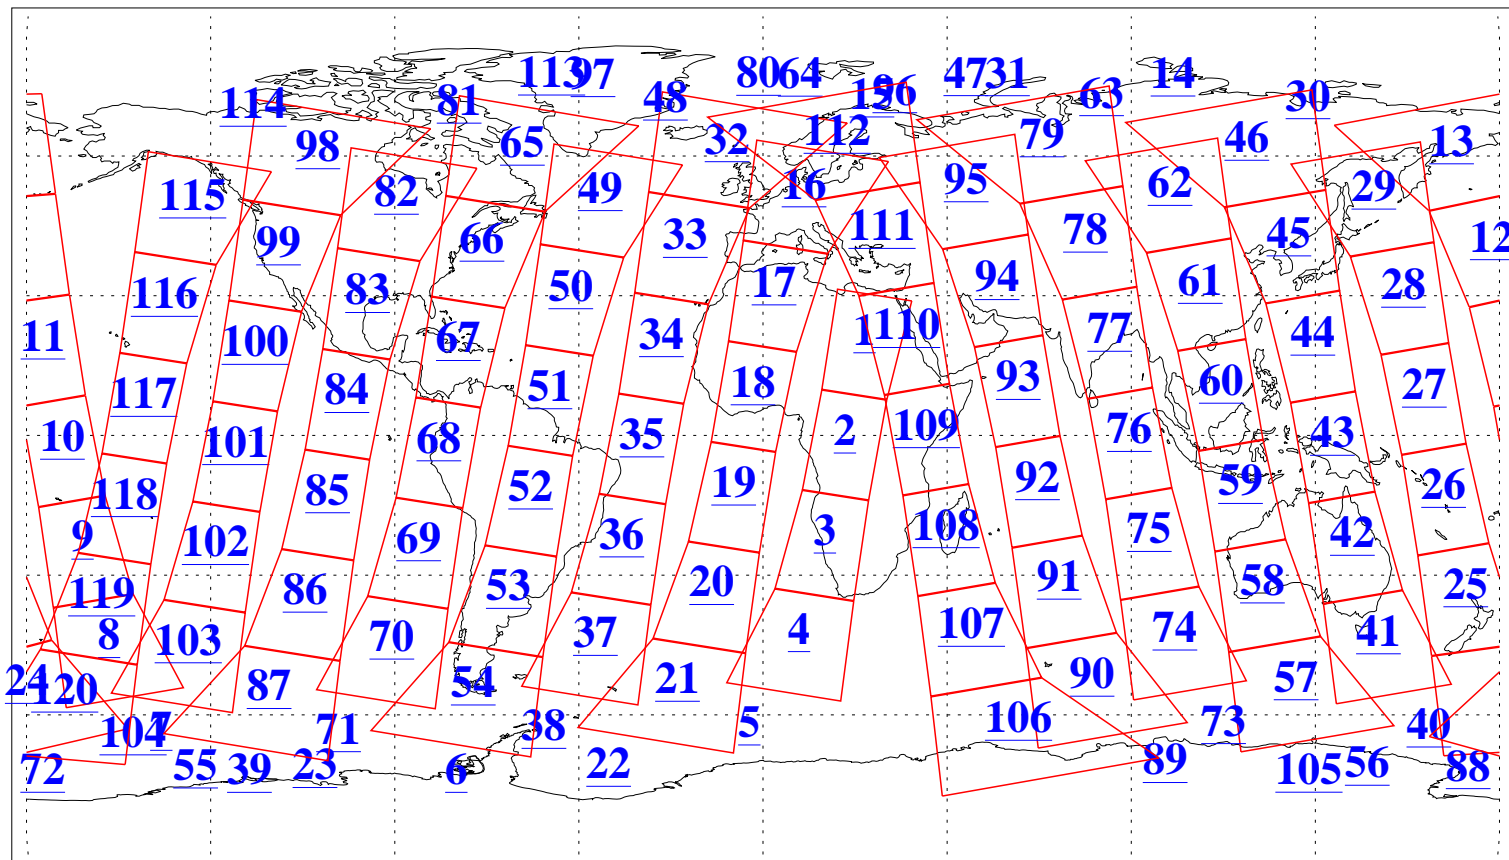

L1B Availability
AMSU Granules: 240
HSB Granules: 0
AIRS Granules: 240

23 Dec 2018
DoY 357
Aqua Day 6077
Granules: 1 to 120

Granules: 121 to 240

Legend: AMSU Available, HSB Available, AIRS Available

L1B Availability
AMSU Granules: 240
HSB Granules: 0
AIRS Granules: 240

23 Dec 2018
DoY 357
Aqua Day 6077

Ascending Granules

Descending Granules

Legend: AMSU Available, HSB Available, AIRS Available

L1B Availability
 AMSU Granules: 240
 HSB Granules: 0
 AIRS Granules: 240

23 Dec 2018
 DoY 357
 Aqua Day 6077

Northern Hemisphere Granules

Southern Hemisphere Granules

Legend: AMSU Available, HSB Available, AIRS Available