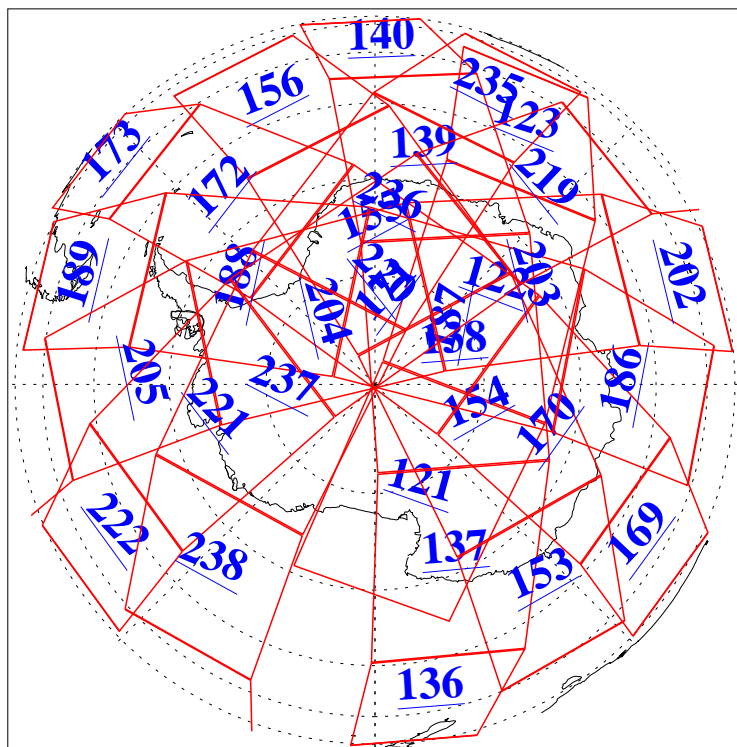

L1B Availability
AMSU Granules: 240
HSB Granules: 0
AIRS Granules: 240

23 Dec 2018
DoY 357
Aqua Day 6077
Granules: 1 to 120

Granules: 121 to 240

Legend: AMSU Available, HSB Available, AIRS Available

L1B Availability
AMSU Granules: 240
HSB Granules: 0
AIRS Granules: 240

23 Dec 2018
DoY 357
Aqua Day 6077

Ascending Granules

Descending Granules

Legend: AMSU Available, HSB Available, AIRS Available

L1B Availability
 AMSU Granules: 240
 HSB Granules: 0
 AIRS Granules: 240

23 Dec 2018
 DoY 357
 Aqua Day 6077

Northern Hemisphere Granules

Southern Hemisphere Granules

Legend: AMSU Available, HSB Available, AIRS Available