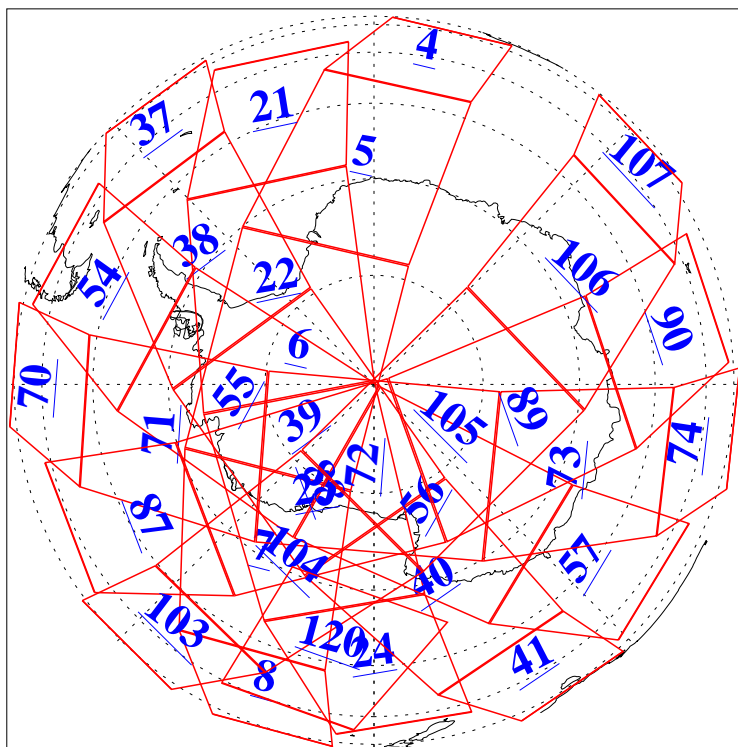

L1B Availability
AMSU Granules: 240
HSB Granules: 0
AIRS Granules: 240

23 Dec 2018
DoY 357
Aqua Day 6077
Granules: 1 to 120

Granules: 121 to 240

Legend: AMSU Available, HSB Available, AIRS Available

L1B Availability
AMSU Granules: 240
HSB Granules: 0
AIRS Granules: 240

23 Dec 2018
DoY 357
Aqua Day 6077

Ascending Granules

Descending Granules

Legend: AMSU Available, HSB Available, AIRS Available

L1B Availability
 AMSU Granules: 240
 HSB Granules: 0
 AIRS Granules: 240

23 Dec 2018
 DoY 357
 Aqua Day 6077

Northern Hemisphere Granules

Southern Hemisphere Granules

Legend: AMSU Available, HSB Available, AIRS Available