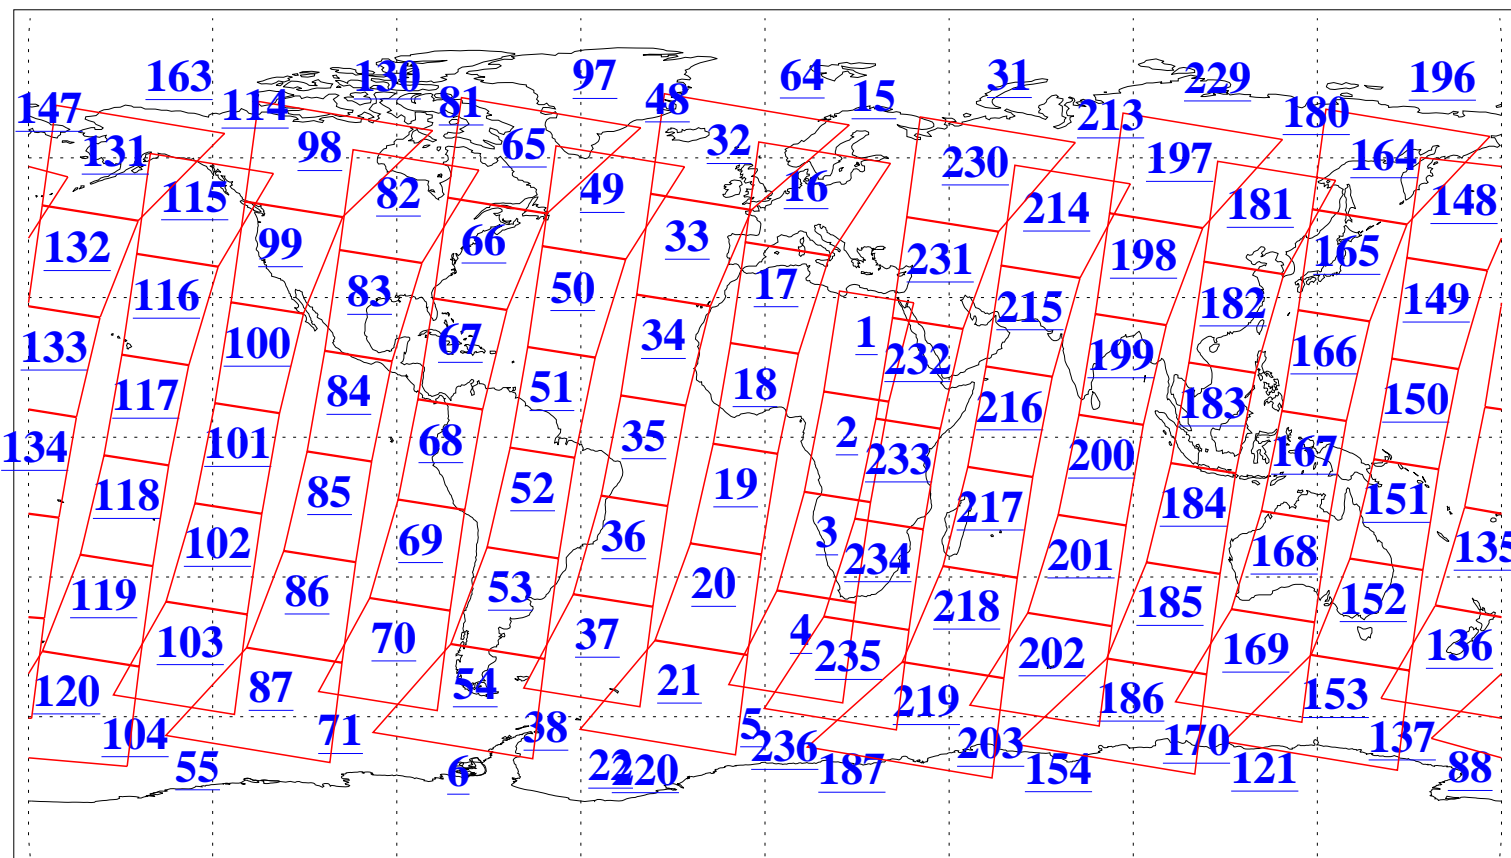

L1B Availability
AMSU Granules: 240
HSB Granules: 0
AIRS Granules: 240

23 Dec 2018
DoY 357
Aqua Day 6077
Granules: 1 to 120

Granules: 121 to 240

Legend: AMSU Available, HSB Available, AIRS Available

L1B Availability
AMSU Granules: 240
HSB Granules: 0
AIRS Granules: 240

23 Dec 2018
DoY 357
Aqua Day 6077

Ascending Granules

Descending Granules

Legend: AMSU Available, HSB Available, AIRS Available

L1B Availability
 AMSU Granules: 240
 HSB Granules: 0
 AIRS Granules: 240

23 Dec 2018
 DoY 357
 Aqua Day 6077

Northern Hemisphere Granules

Southern Hemisphere Granules

Legend: AMSU Available, HSB Available, AIRS Available