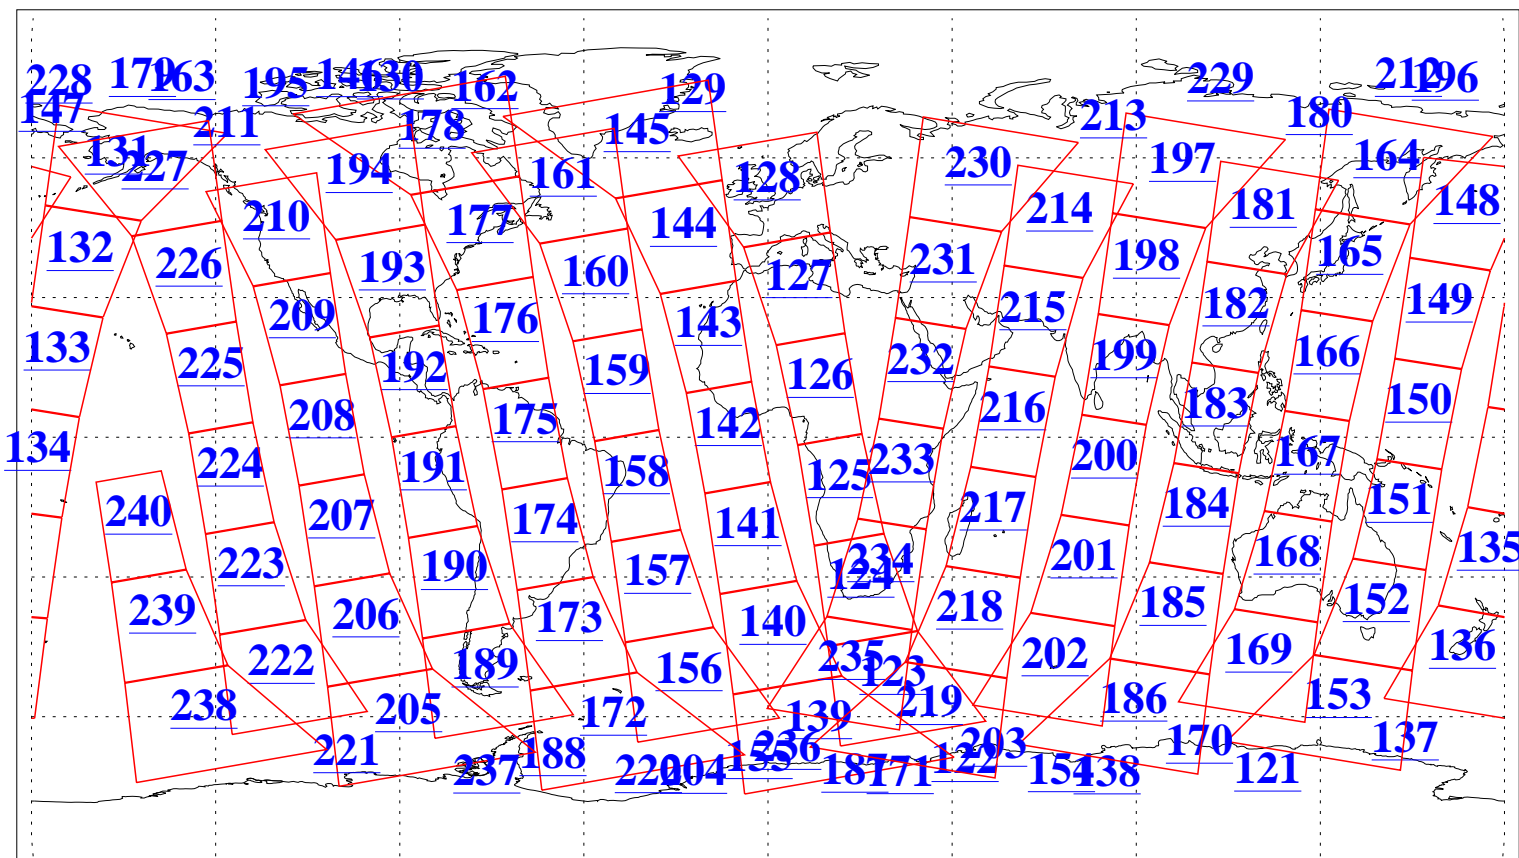

L1B Availability
AMSU Granules: 240
HSB Granules: 0
AIRS Granules: 240

23 Dec 2018
DoY 357
Aqua Day 6077
Granules: 1 to 120

Granules: 121 to 240

Legend: AMSU Available, HSB Available, AIRS Available

L1B Availability
AMSU Granules: 240
HSB Granules: 0
AIRS Granules: 240

23 Dec 2018
DoY 357
Aqua Day 6077

Ascending Granules

Descending Granules

Legend: AMSU Available, HSB Available, AIRS Available

L1B Availability
 AMSU Granules: 240
 HSB Granules: 0
 AIRS Granules: 240

23 Dec 2018
 DoY 357
 Aqua Day 6077

Northern Hemisphere Granules

Southern Hemisphere Granules

Legend: AMSU Available, HSB Available, AIRS Available