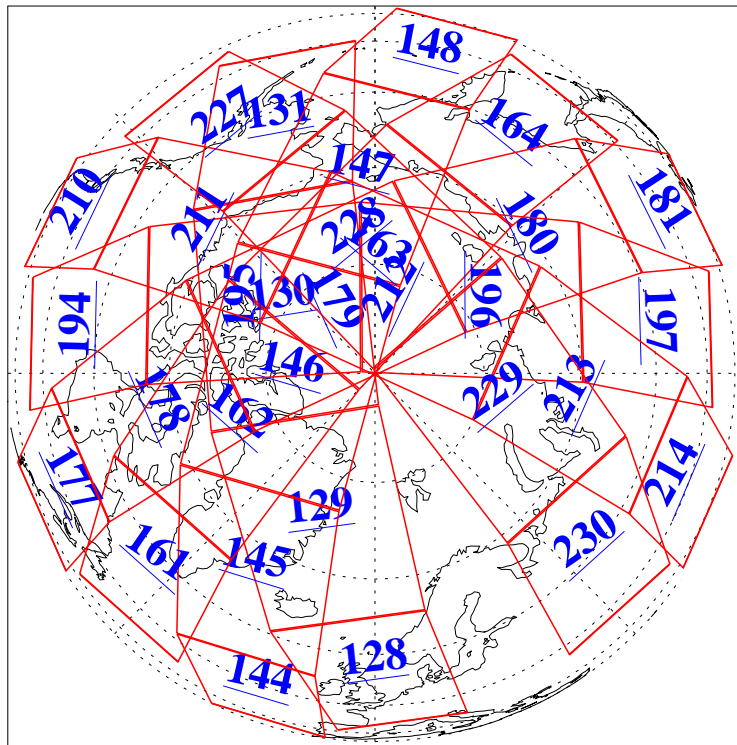

23 Dec 2018
DoY 357
Aqua Day 6077

Ascending Granules

Descending Granules

Legend: AMSU Available, HSB Available, AIRS Available

L1B Availability
 AMSU Granules: 240
 HSB Granules: 0
 AIRS Granules: 240

23 Dec 2018
 DoY 357
 Aqua Day 6077

Northern Hemisphere Granules

Southern Hemisphere Granules

Legend: AMSU Available, HSB Available, AIRS Available