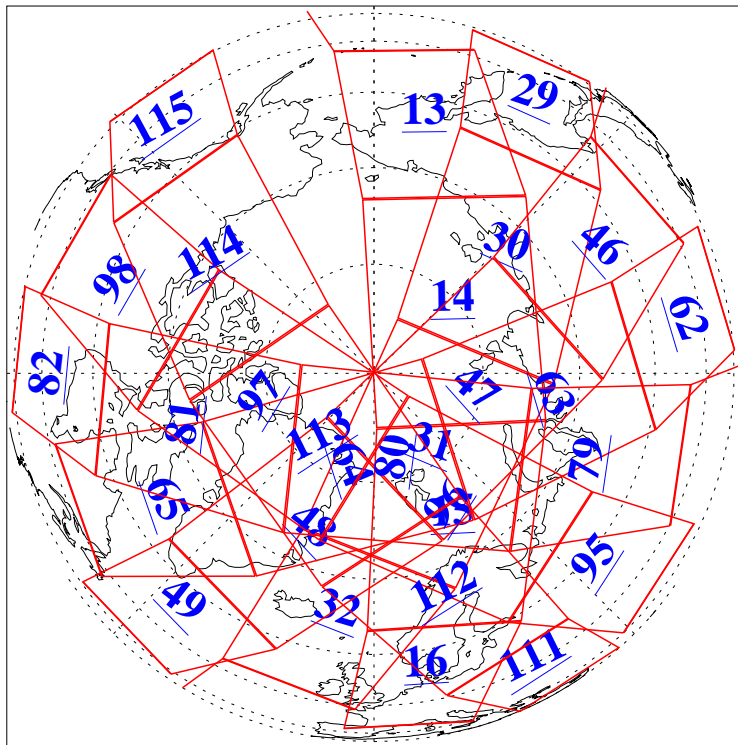

L1B Availability
AMSU Granules: 240
HSB Granules: 0
AIRS Granules: 240

23 Dec 2018
DoY 357
Aqua Day 6077
Granules: 1 to 120

Granules: 121 to 240

Legend: AMSU Available, HSB Available, AIRS Available

L1B Availability
AMSU Granules: 240
HSB Granules: 0
AIRS Granules: 240

23 Dec 2018
DoY 357
Aqua Day 6077

Ascending Granules

Descending Granules

Legend: AMSU Available, HSB Available, AIRS Available

L1B Availability
 AMSU Granules: 240
 HSB Granules: 0
 AIRS Granules: 240

23 Dec 2018
 DoY 357
 Aqua Day 6077

Northern Hemisphere Granules

Southern Hemisphere Granules

Legend: AMSU Available, HSB Available, AIRS Available