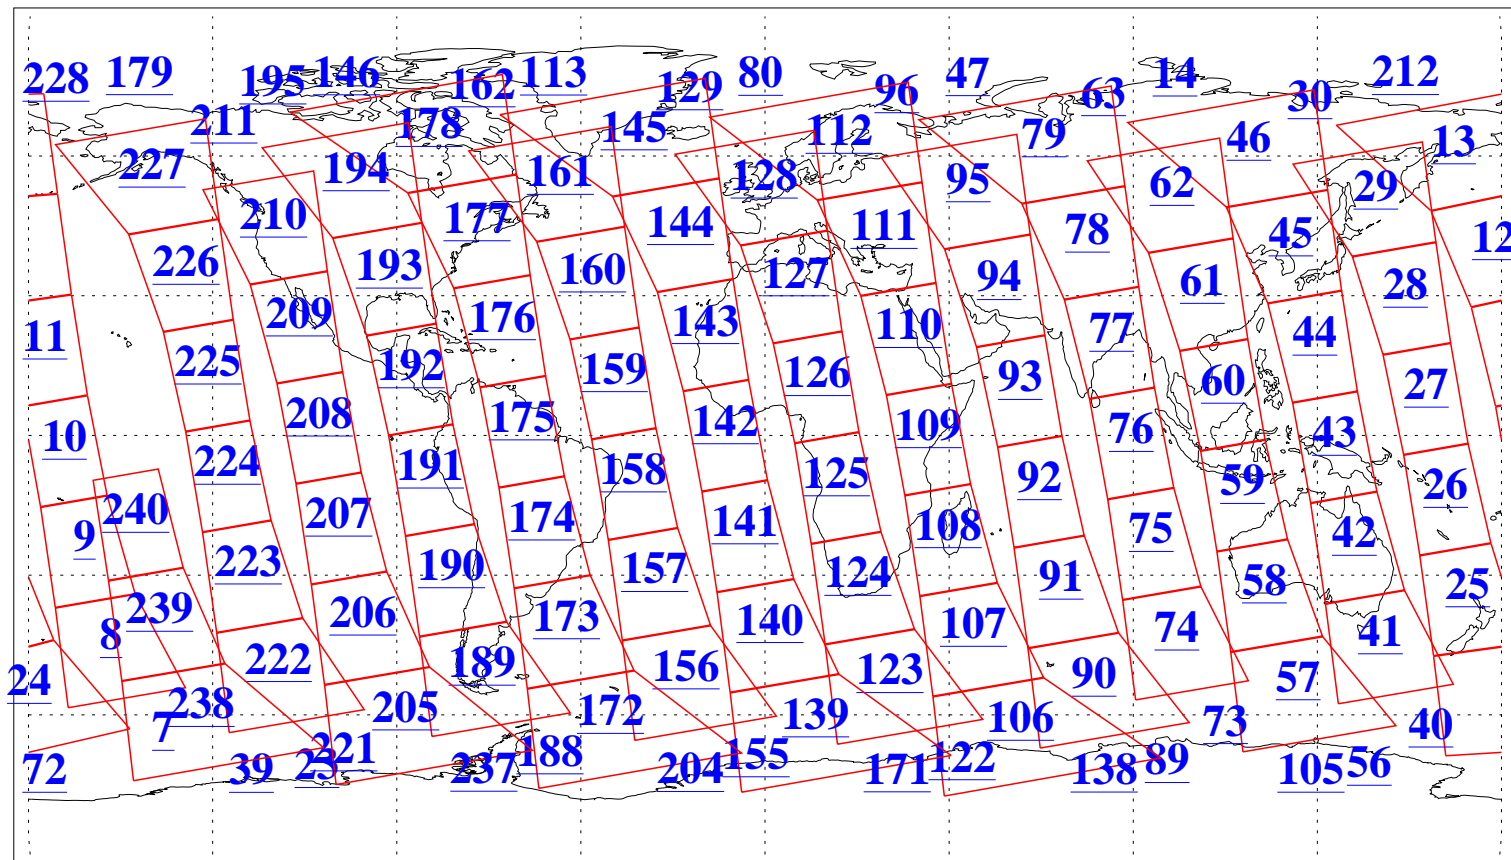

L1B Availability
AMSU Granules: 240
HSB Granules: 0
AIRS Granules: 240

23 Dec 2018
DoY 357
Aqua Day 6077
Granules: 1 to 120

Granules: 121 to 240

Legend: AMSU Available, HSB Available, AIRS Available

L1B Availability
AMSU Granules: 240
HSB Granules: 0
AIRS Granules: 240

23 Dec 2018
DoY 357
Aqua Day 6077

Ascending Granules

Descending Granules

Legend: AMSU Available, HSB Available, AIRS Available

L1B Availability
 AMSU Granules: 240
 HSB Granules: 0
 AIRS Granules: 240

23 Dec 2018
 DoY 357
 Aqua Day 6077

Northern Hemisphere Granules

Southern Hemisphere Granules

Legend: AMSU Available, HSB Available, AIRS Available