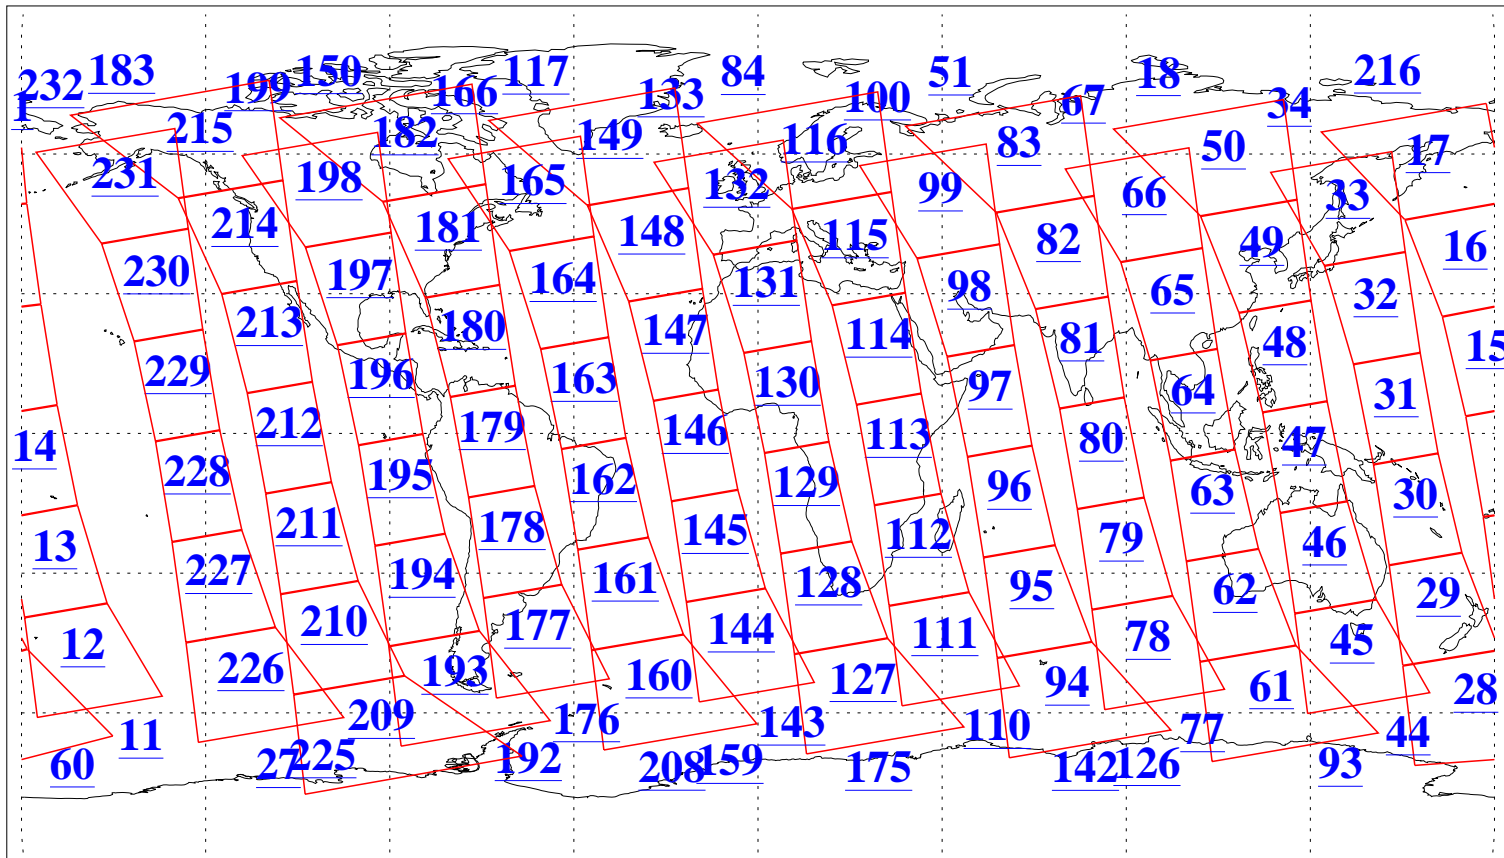

L1B Availability
AMSU Granules: 240
HSB Granules: 0
AIRS Granules: 240

19 Dec 2018
DoY 353
Aqua Day 6073
Granules: 1 to 120

Granules: 121 to 240

Legend: AMSU Available, HSB Available, AIRS Available

L1B Availability
AMSU Granules: 240
HSB Granules: 0
AIRS Granules: 240

19 Dec 2018
DoY 353
Aqua Day 6073

Ascending Granules

Descending Granules

Legend: AMSU Available, HSB Available, AIRS Available

L1B Availability
 AMSU Granules: 240
 HSB Granules: 0
 AIRS Granules: 240

19 Dec 2018
 DoY 353
 Aqua Day 6073

Northern Hemisphere Granules

Southern Hemisphere Granules

Legend: AMSU Available, HSB Available, AIRS Available