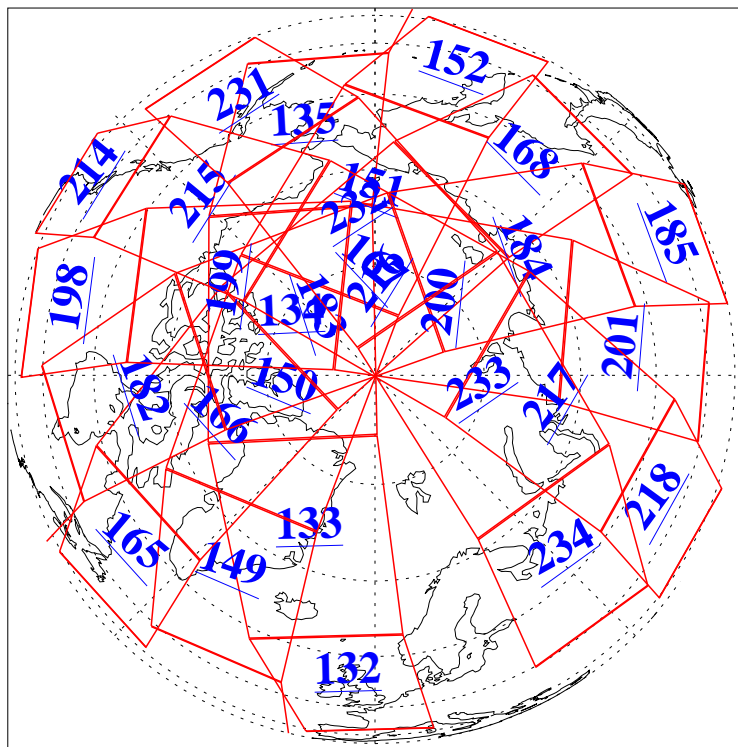

19 Dec 2018
DoY 353
Aqua Day 6073

Ascending Granules

Descending Granules

Legend: AMSU Available, HSB Available, AIRS Available

L1B Availability
 AMSU Granules: 240
 HSB Granules: 0
 AIRS Granules: 240

19 Dec 2018
 DoY 353
 Aqua Day 6073

Northern Hemisphere Granules

Southern Hemisphere Granules

Legend: AMSU Available, HSB Available, AIRS Available