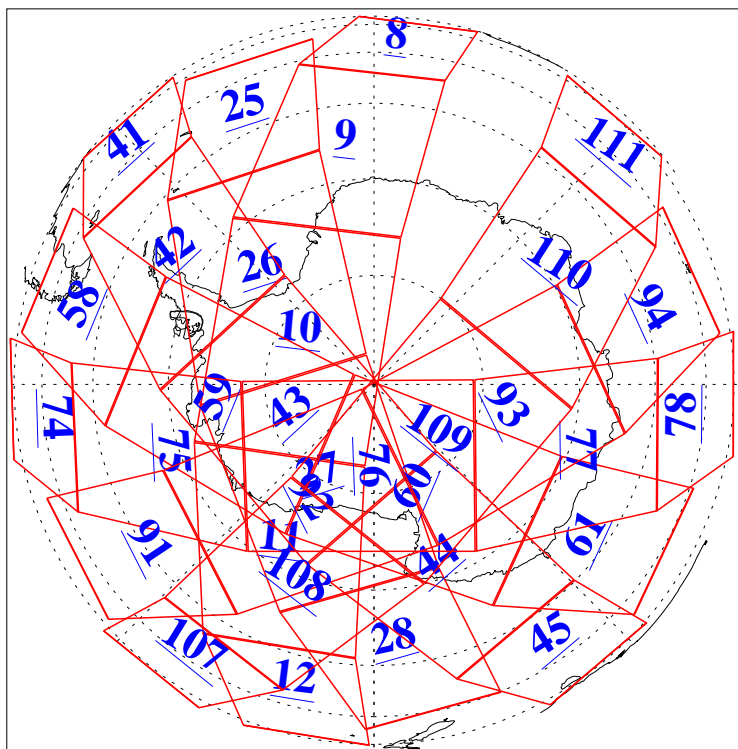

L1B Availability
AMSU Granules: 240
HSB Granules: 0
AIRS Granules: 240

19 Dec 2018
DoY 353
Aqua Day 6073
Granules: 1 to 120

Granules: 121 to 240

Legend: AMSU Available, HSB Available, AIRS Available

L1B Availability
AMSU Granules: 240
HSB Granules: 0
AIRS Granules: 240

19 Dec 2018
DoY 353
Aqua Day 6073

Ascending Granules

Descending Granules

Legend: AMSU Available, HSB Available, AIRS Available

L1B Availability
 AMSU Granules: 240
 HSB Granules: 0
 AIRS Granules: 240

19 Dec 2018
 DoY 353
 Aqua Day 6073

Northern Hemisphere Granules

Southern Hemisphere Granules

Legend: AMSU Available, HSB Available, AIRS Available