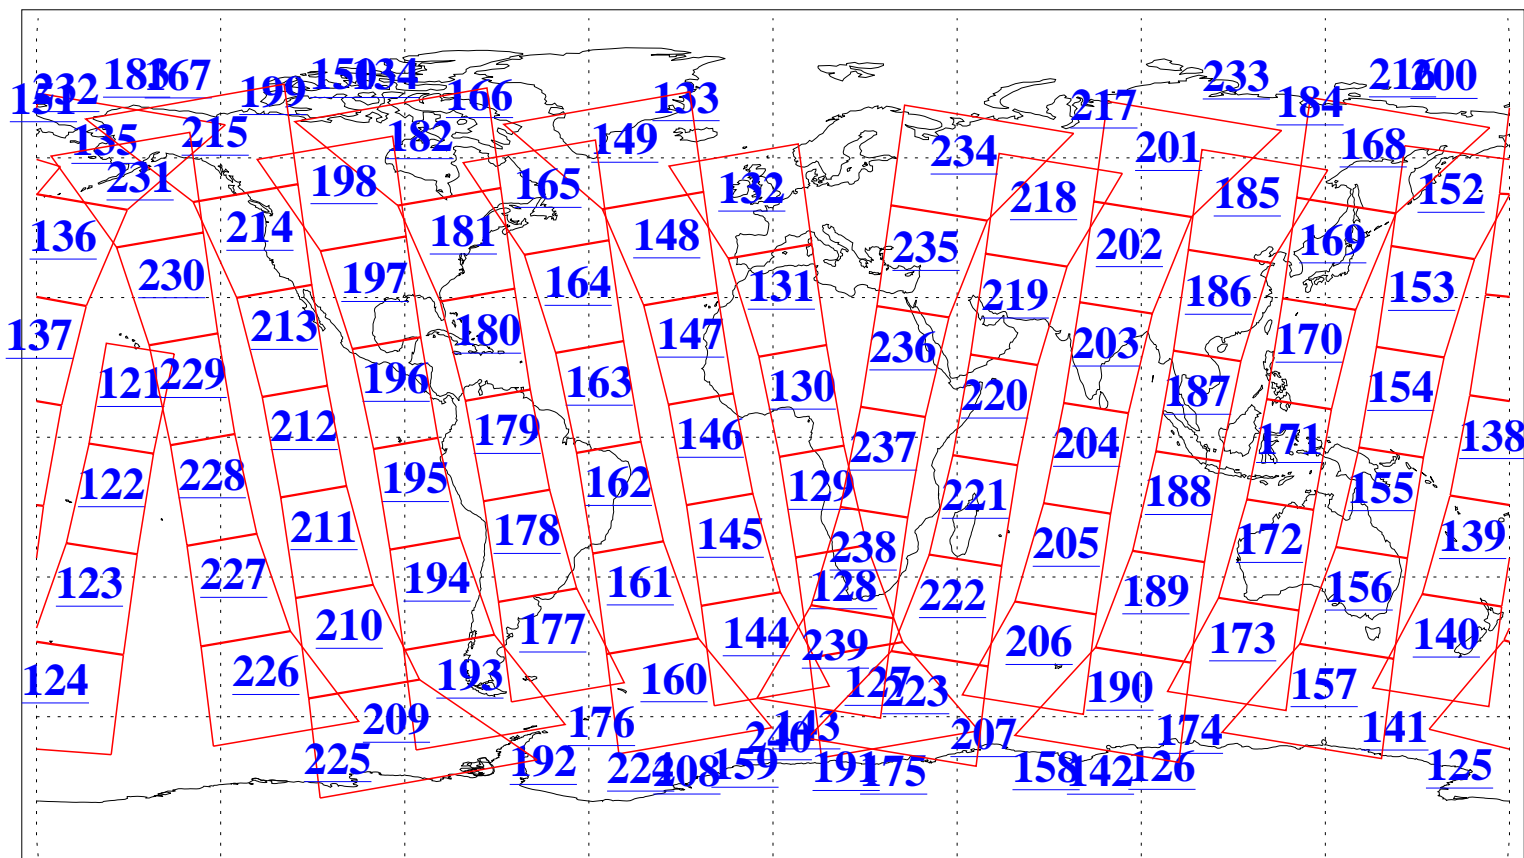

L1B Availability
AMSU Granules: 240
HSB Granules: 0
AIRS Granules: 240

19 Dec 2018
DoY 353
Aqua Day 6073
Granules: 1 to 120

Granules: 121 to 240

Legend: AMSU Available, HSB Available, AIRS Available

L1B Availability
AMSU Granules: 240
HSB Granules: 0
AIRS Granules: 240

19 Dec 2018
DoY 353
Aqua Day 6073

Ascending Granules

Descending Granules

Legend: AMSU Available, HSB Available, AIRS Available

L1B Availability
 AMSU Granules: 240
 HSB Granules: 0
 AIRS Granules: 240

19 Dec 2018
 DoY 353
 Aqua Day 6073