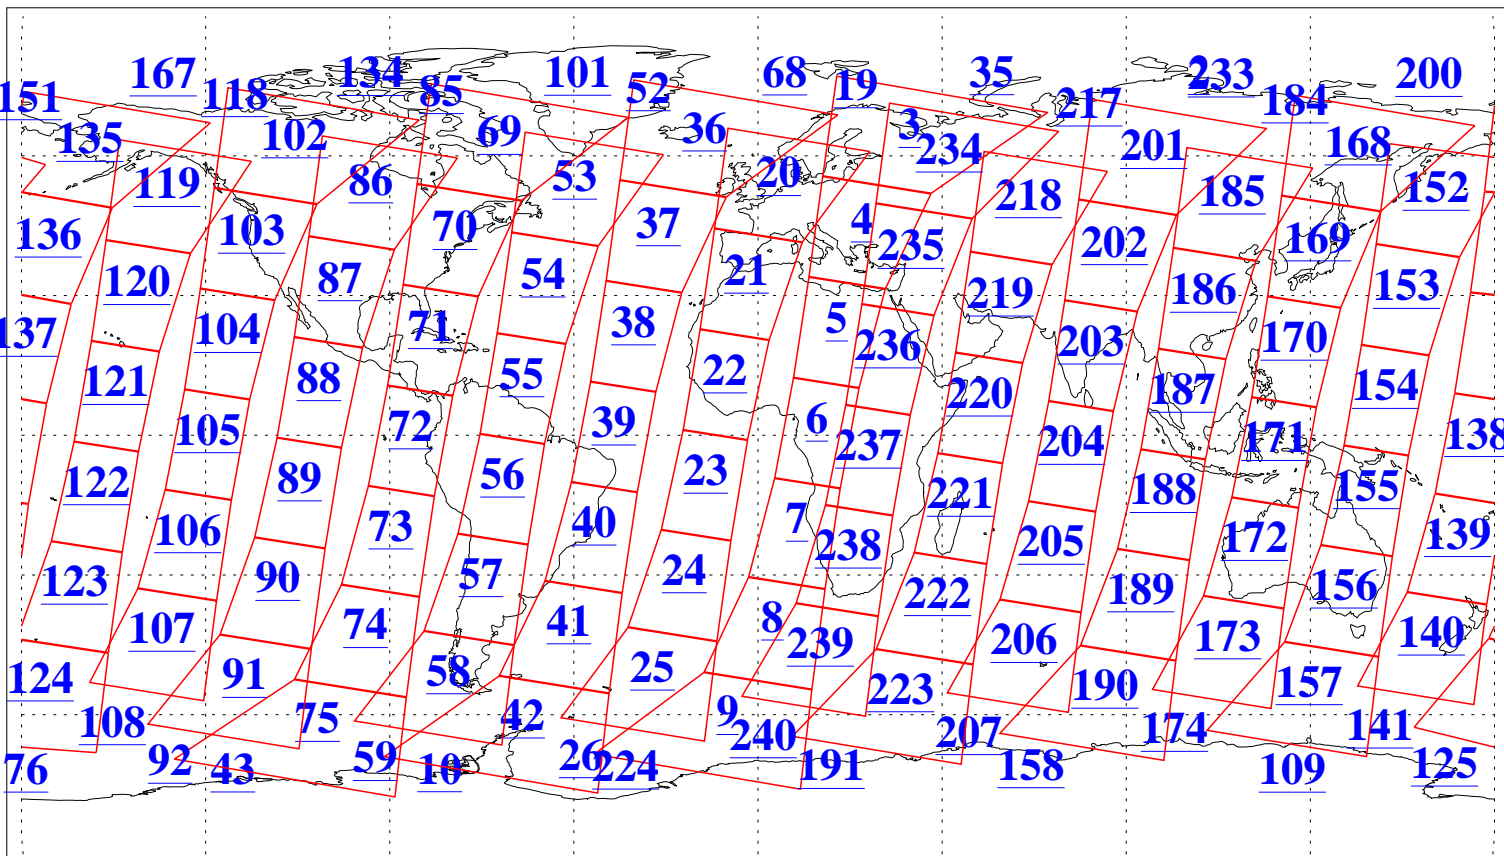

L1B Availability
AMSU Granules: 240
HSB Granules: 0
AIRS Granules: 240

19 Dec 2018
DoY 353
Aqua Day 6073
Granules: 1 to 120

Granules: 121 to 240

Legend: AMSU Available, HSB Available, AIRS Available

L1B Availability
AMSU Granules: 240
HSB Granules: 0
AIRS Granules: 240

19 Dec 2018
DoY 353
Aqua Day 6073

Ascending Granules

Descending Granules

Legend: AMSU Available, HSB Available, AIRS Available

L1B Availability
 AMSU Granules: 240
 HSB Granules: 0
 AIRS Granules: 240

19 Dec 2018
 DoY 353
 Aqua Day 6073

Northern Hemisphere Granules

Southern Hemisphere Granules

Legend: AMSU Available, HSB Available, AIRS Available