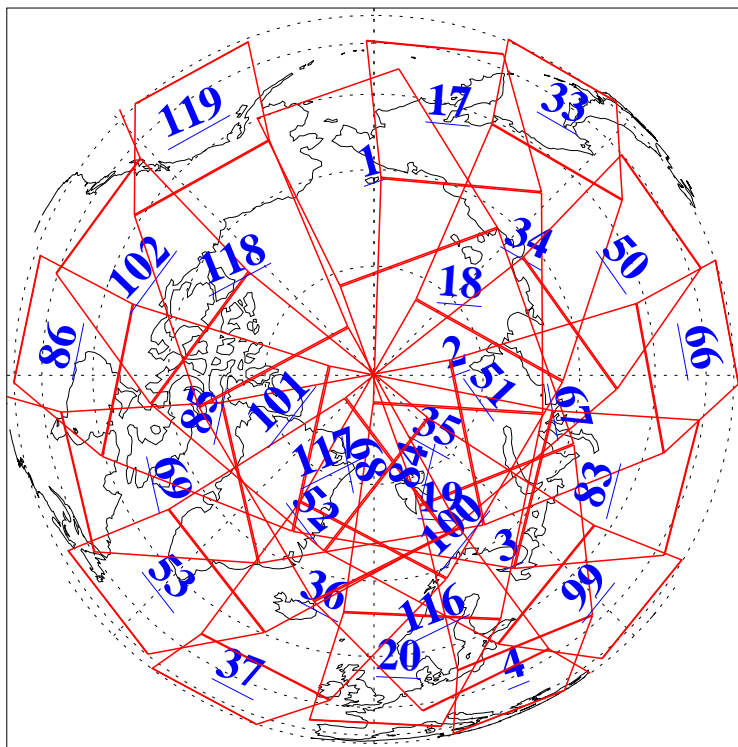

L1B Availability
AMSU Granules: 240
HSB Granules: 0
AIRS Granules: 240

19 Dec 2018
DoY 353
Aqua Day 6073
Granules: 1 to 120

Granules: 121 to 240

Legend: AMSU Available, HSB Available, AIRS Available

L1B Availability
AMSU Granules: 240
HSB Granules: 0
AIRS Granules: 240

19 Dec 2018
DoY 353
Aqua Day 6073

Ascending Granules

Descending Granules

Legend: AMSU Available, HSB Available, AIRS Available

L1B Availability
 AMSU Granules: 240
 HSB Granules: 0
 AIRS Granules: 240

19 Dec 2018
 DoY 353
 Aqua Day 6073

Northern Hemisphere Granules

Southern Hemisphere Granules

Legend: AMSU Available, HSB Available, AIRS Available