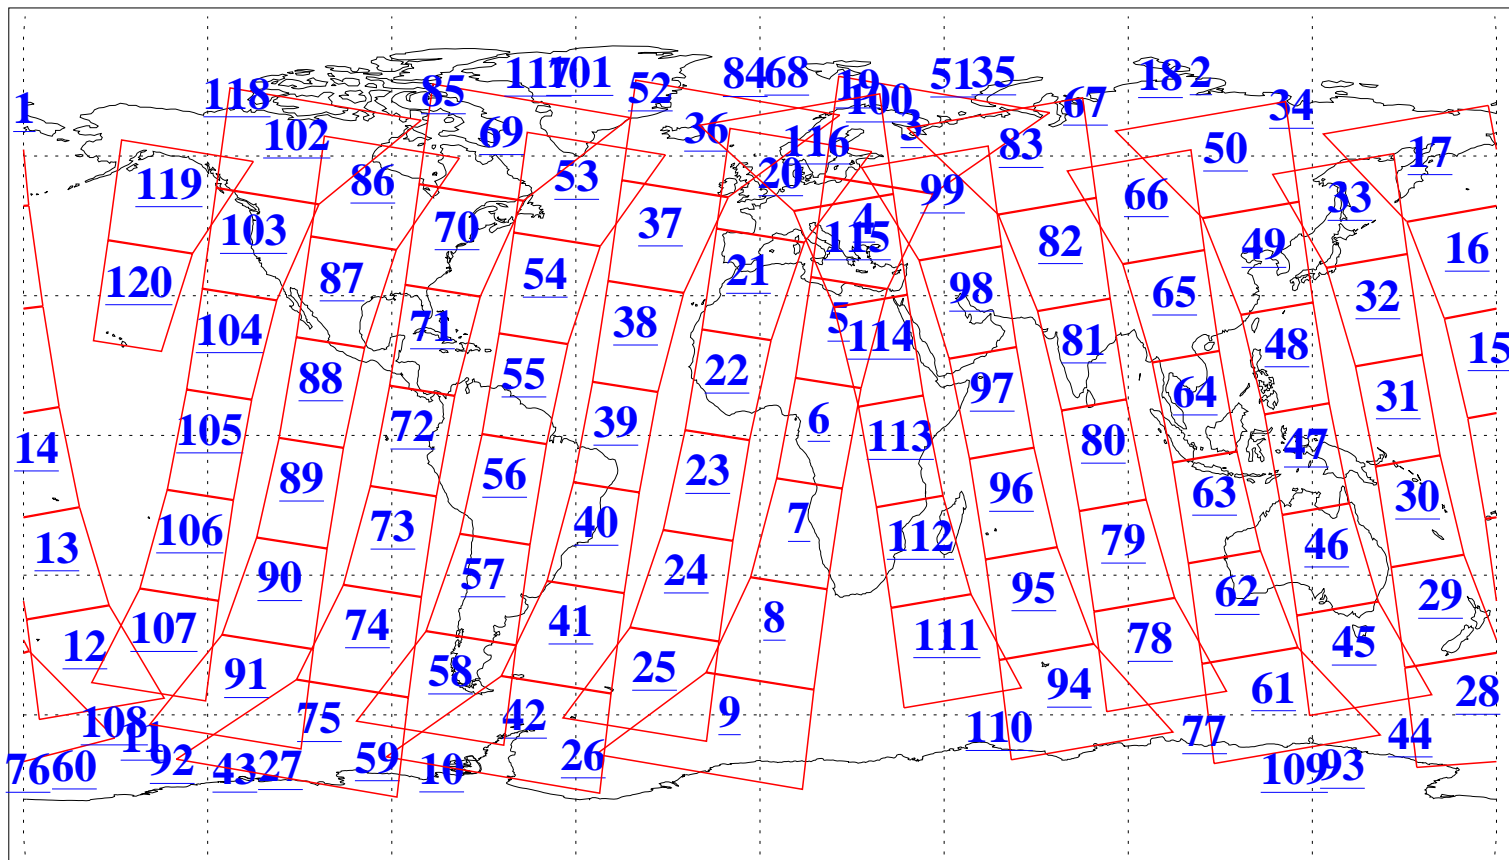

L1B Availability
AMSU Granules: 240
HSB Granules: 0
AIRS Granules: 240

19 Dec 2018
DoY 353
Aqua Day 6073
Granules: 1 to 120

Granules: 121 to 240

Legend: AMSU Available, HSB Available, AIRS Available

L1B Availability
AMSU Granules: 240
HSB Granules: 0
AIRS Granules: 240

19 Dec 2018
DoY 353
Aqua Day 6073

Ascending Granules

Descending Granules

Legend: AMSU Available, HSB Available, AIRS Available

L1B Availability
 AMSU Granules: 240
 HSB Granules: 0
 AIRS Granules: 240

19 Dec 2018
 DoY 353
 Aqua Day 6073

Northern Hemisphere Granules

Southern Hemisphere Granules

Legend: AMSU Available, HSB Available, AIRS Available