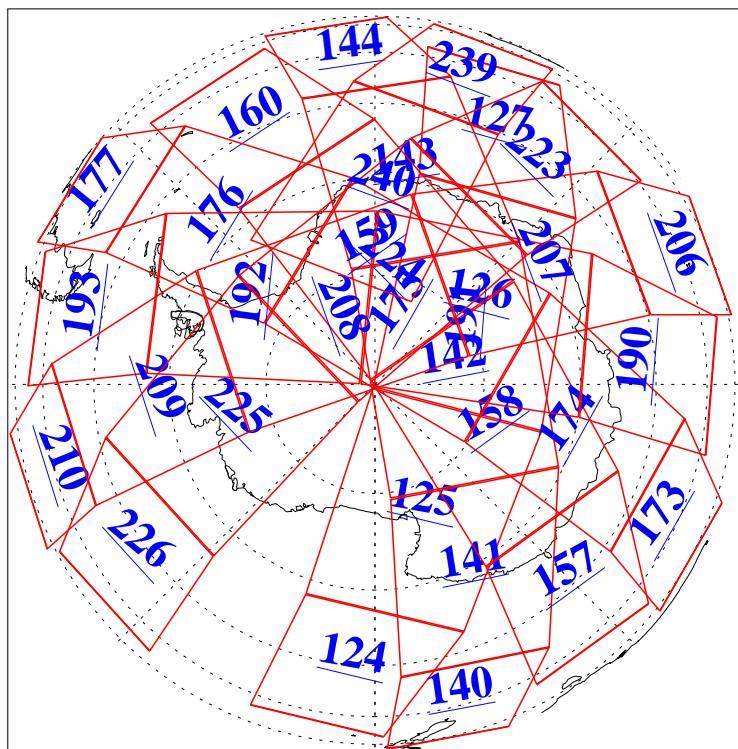

L1B Availability
AMSU Granules: 240
HSB Granules: 0
AIRS Granules: 240

19 Dec 2018
DoY 353
Aqua Day 6073
Granules: 1 to 120

Granules: 121 to 240

Legend: AMSU Available, HSB Available, AIRS Available

L1B Availability
AMSU Granules: 240
HSB Granules: 0
AIRS Granules: 240

19 Dec 2018
DoY 353
Aqua Day 6073

Ascending Granules

Descending Granules

Legend: AMSU Available, HSB Available, AIRS Available

L1B Availability
 AMSU Granules: 240
 HSB Granules: 0
 AIRS Granules: 240

19 Dec 2018
 DoY 353
 Aqua Day 6073

Northern Hemisphere Granules

Southern Hemisphere Granules

Legend: AMSU Available, HSB Available, AIRS Available