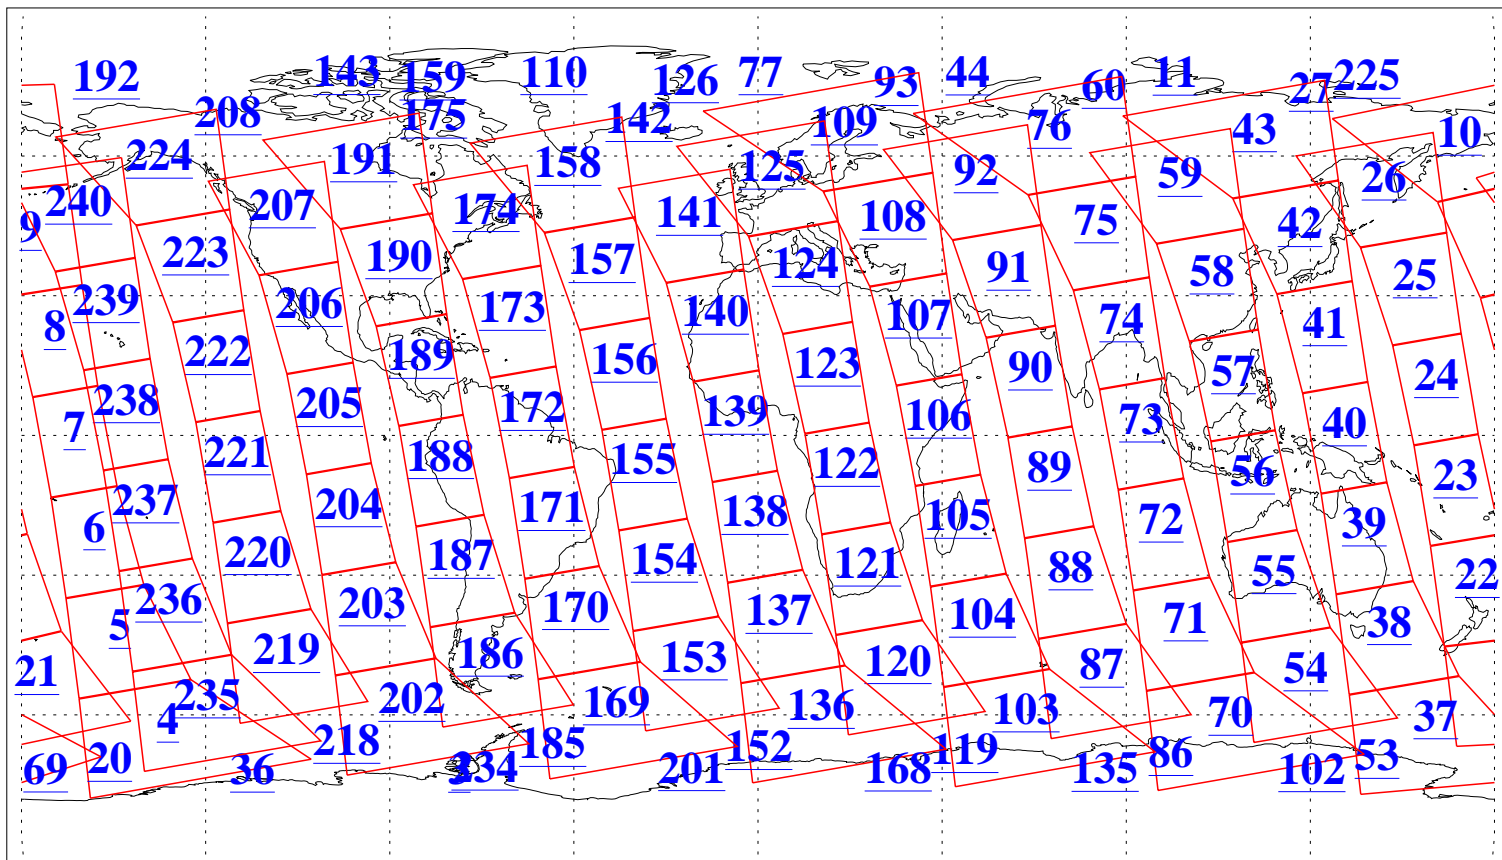

L1B Availability  
AMSU Granules: 240  
HSB Granules: 0  
AIRS Granules: 240

18 Dec 2018  
DoY 352  
Aqua Day 6072  
Granules: 1 to 120

Granules: 121 to 240

Legend: AMSU Available, HSB Available, AIRS Available

L1B Availability  
AMSU Granules: 240  
HSB Granules: 0  
AIRS Granules: 240

18 Dec 2018  
DoY 352  
Aqua Day 6072

Ascending Granules

Descending Granules

Legend: AMSU Available, HSB Available, AIRS Available

L1B Availability  
 AMSU Granules: 240  
 HSB Granules: 0  
 AIRS Granules: 240

18 Dec 2018  
 DoY 352  
 Aqua Day 6072

Northern Hemisphere Granules

Southern Hemisphere Granules

Legend: AMSU Available, HSB Available, AIRS Available