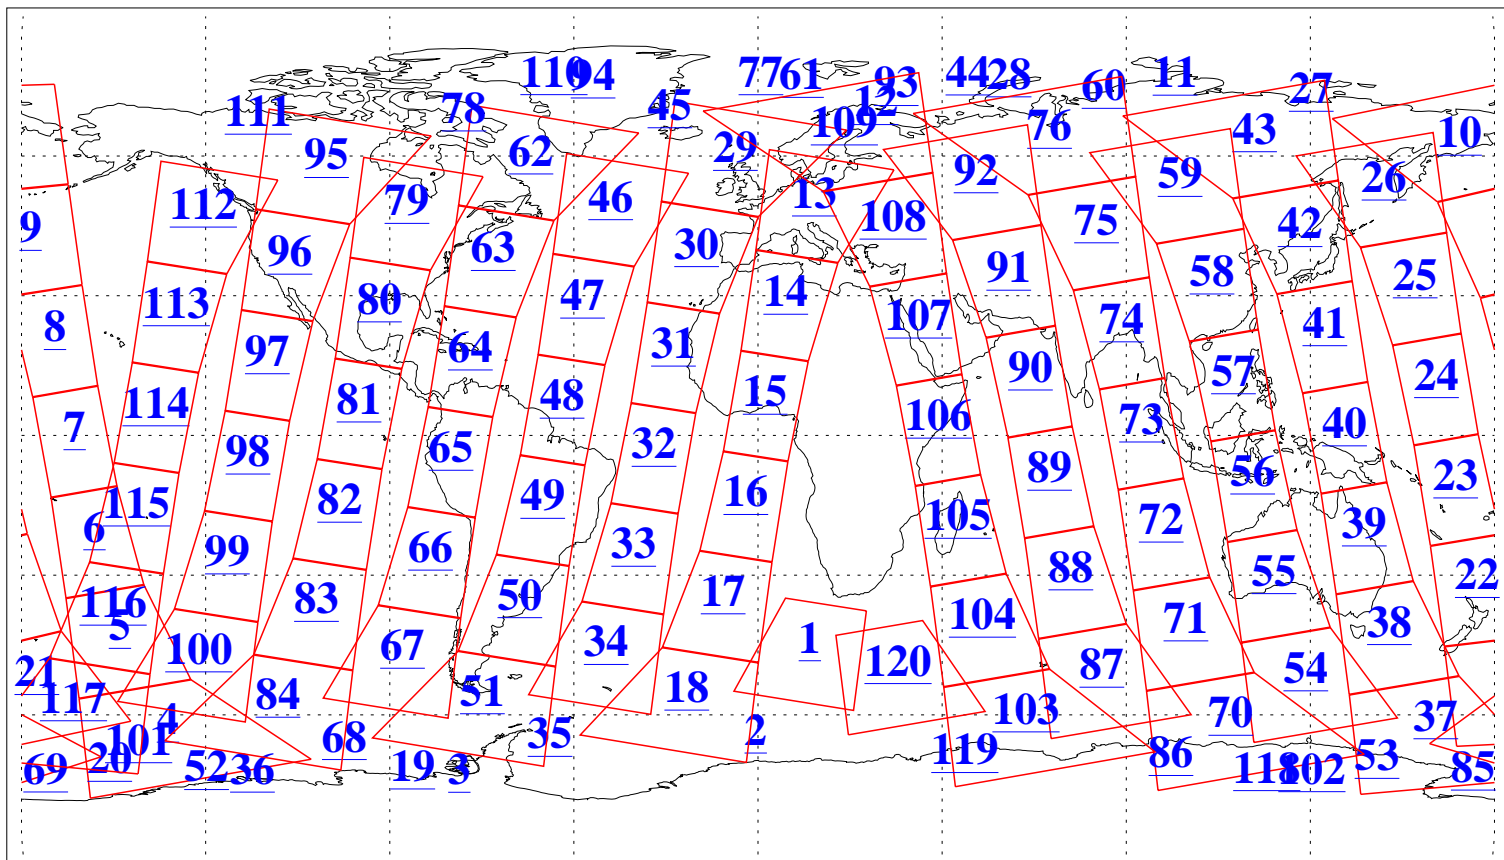

L1B Availability  
AMSU Granules: 240  
HSB Granules: 0  
AIRS Granules: 240

18 Dec 2018  
DoY 352  
Aqua Day 6072  
Granules: 1 to 120

Granules: 121 to 240

Legend: AMSU Available, HSB Available, AIRS Available

L1B Availability  
AMSU Granules: 240  
HSB Granules: 0  
AIRS Granules: 240

18 Dec 2018  
DoY 352  
Aqua Day 6072

Ascending Granules

Descending Granules

Legend: AMSU Available, HSB Available, AIRS Available

L1B Availability  
 AMSU Granules: 240  
 HSB Granules: 0  
 AIRS Granules: 240

18 Dec 2018  
 DoY 352  
 Aqua Day 6072

Northern Hemisphere Granules

Southern Hemisphere Granules

Legend: AMSU Available, HSB Available, AIRS Available