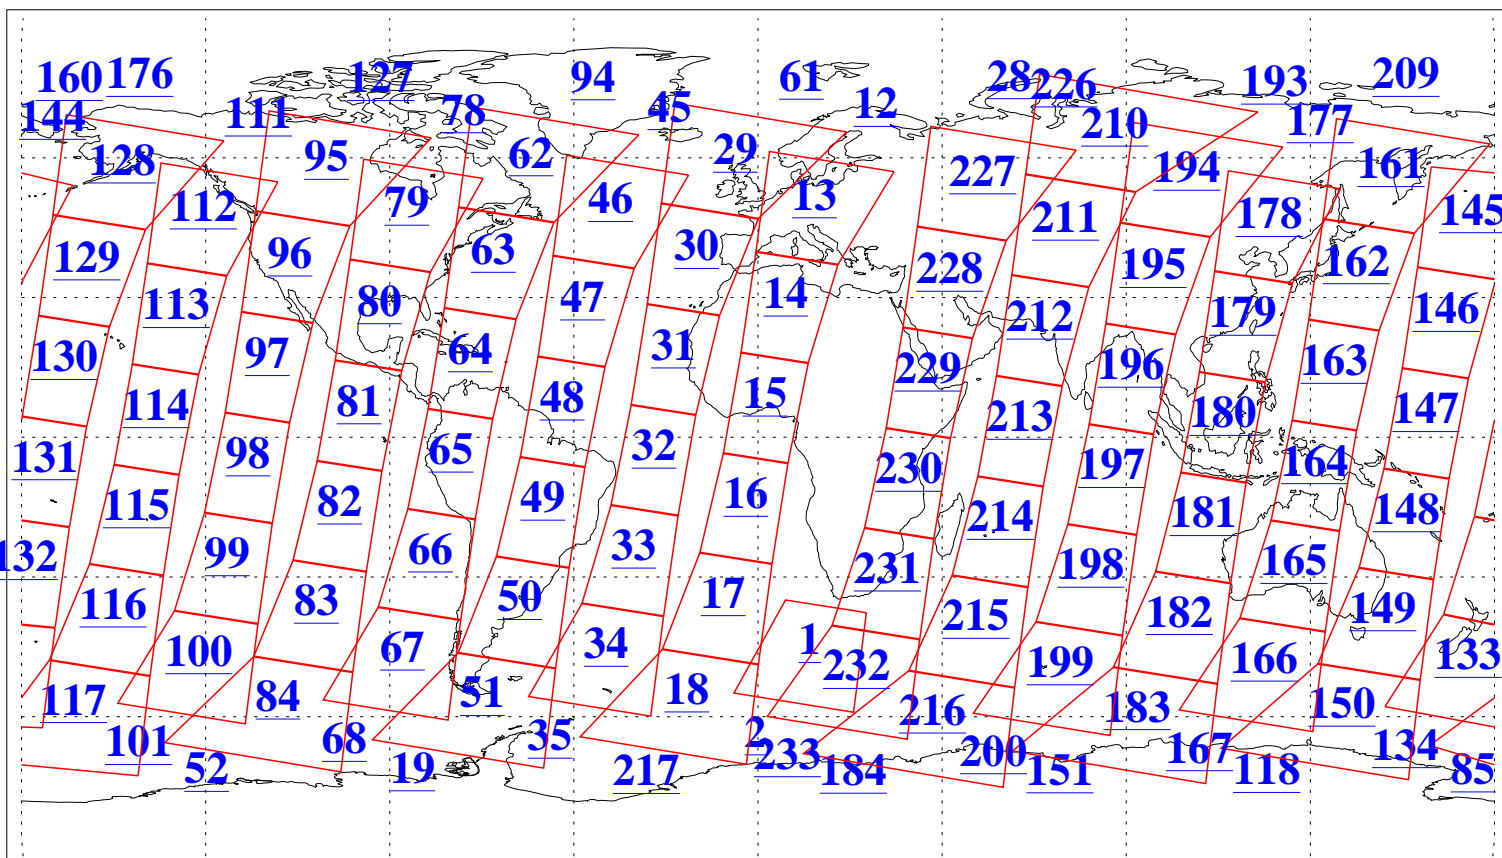

L1B Availability  
AMSU Granules: 240  
HSB Granules: 0  
AIRS Granules: 240

18 Dec 2018  
DoY 352  
Aqua Day 6072  
Granules: 1 to 120

Granules: 121 to 240

Legend: AMSU Available, HSB Available, AIRS Available

L1B Availability  
AMSU Granules: 240  
HSB Granules: 0  
AIRS Granules: 240

18 Dec 2018  
DoY 352  
Aqua Day 6072

Ascending Granules

Descending Granules

Legend: AMSU Available, HSB Available, AIRS Available

L1B Availability  
 AMSU Granules: 240  
 HSB Granules: 0  
 AIRS Granules: 240

18 Dec 2018  
 DoY 352  
 Aqua Day 6072

Northern Hemisphere Granules

Southern Hemisphere Granules

Legend: AMSU Available, HSB Available, AIRS Available