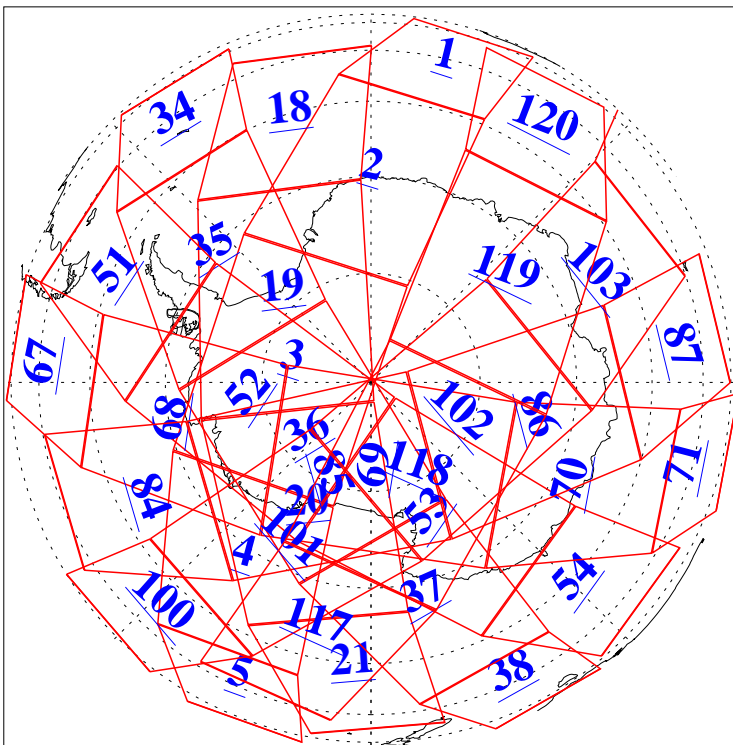

L1B Availability  
AMSU Granules: 240  
HSB Granules: 0  
AIRS Granules: 240

18 Dec 2018  
DoY 352  
Aqua Day 6072  
Granules: 1 to 120

Granules: 121 to 240

Legend: AMSU Available, HSB Available, AIRS Available

L1B Availability  
AMSU Granules: 240  
HSB Granules: 0  
AIRS Granules: 240

18 Dec 2018  
DoY 352  
Aqua Day 6072

Ascending Granules

Descending Granules

Legend: AMSU Available, HSB Available, AIRS Available

L1B Availability  
 AMSU Granules: 240  
 HSB Granules: 0  
 AIRS Granules: 240

18 Dec 2018  
 DoY 352  
 Aqua Day 6072

Northern Hemisphere Granules

Southern Hemisphere Granules

Legend: AMSU Available, HSB Available, AIRS Available