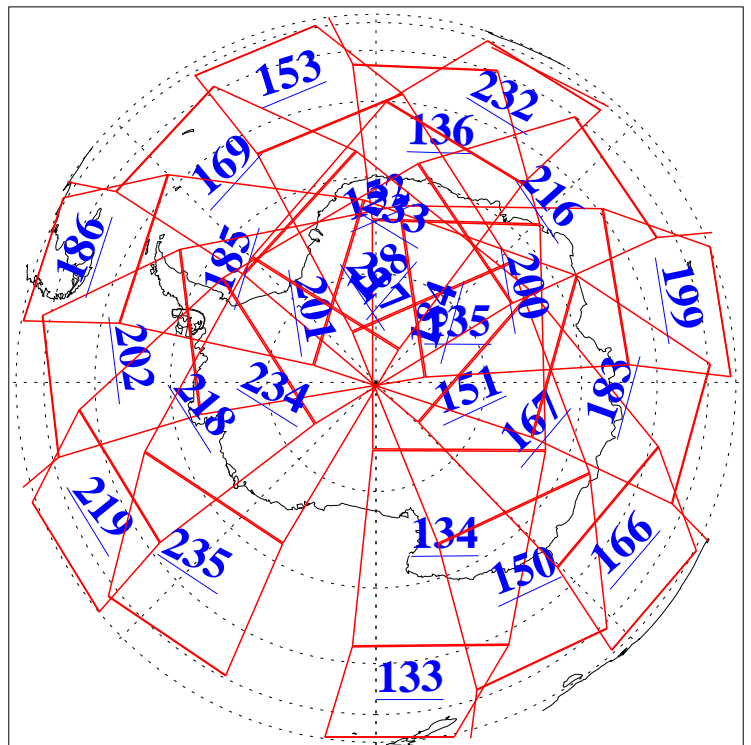

L1B Availability  
AMSU Granules: 240  
HSB Granules: 0  
AIRS Granules: 240

18 Dec 2018  
DoY 352  
Aqua Day 6072  
Granules: 1 to 120

Granules: 121 to 240

Legend: AMSU Available, HSB Available, AIRS Available

L1B Availability  
AMSU Granules: 240  
HSB Granules: 0  
AIRS Granules: 240

18 Dec 2018  
DoY 352  
Aqua Day 6072

Ascending Granules

Descending Granules

Legend: AMSU Available, HSB Available, AIRS Available

L1B Availability  
 AMSU Granules: 240  
 HSB Granules: 0  
 AIRS Granules: 240

18 Dec 2018  
 DoY 352  
 Aqua Day 6072

Northern Hemisphere Granules

Southern Hemisphere Granules

Legend: AMSU Available, HSB Available, AIRS Available