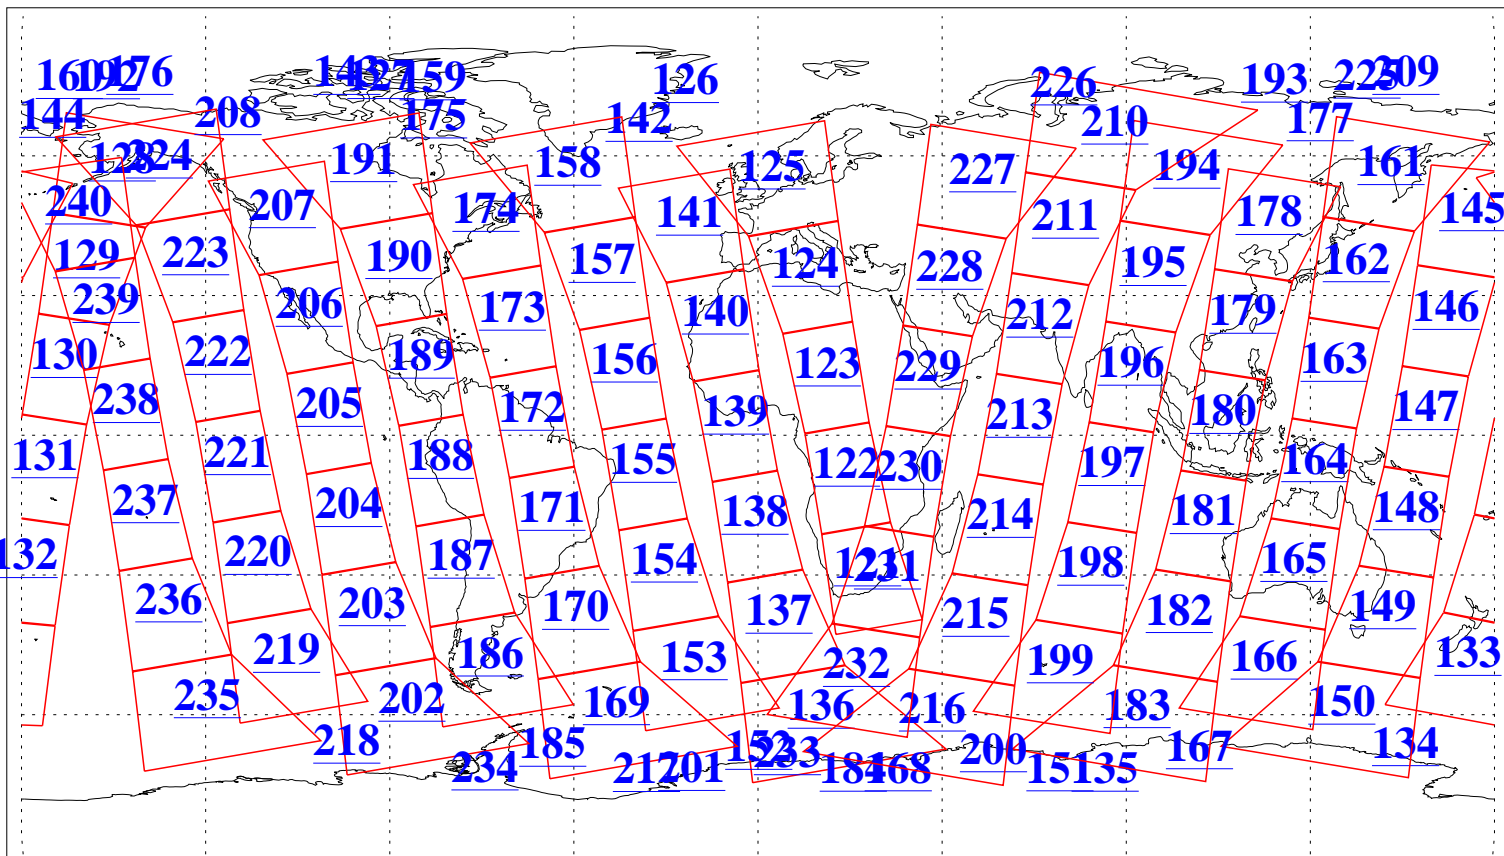

L1B Availability  
AMSU Granules: 240  
HSB Granules: 0  
AIRS Granules: 240

18 Dec 2018  
DoY 352  
Aqua Day 6072  
Granules: 1 to 120

Granules: 121 to 240

Legend: AMSU Available, HSB Available, AIRS Available

L1B Availability  
AMSU Granules: 240  
HSB Granules: 0  
AIRS Granules: 240

18 Dec 2018  
DoY 352  
Aqua Day 6072

Ascending Granules

Descending Granules

Legend: AMSU Available, HSB Available, AIRS Available

L1B Availability  
 AMSU Granules: 240  
 HSB Granules: 0  
 AIRS Granules: 240

18 Dec 2018  
 DoY 352  
 Aqua Day 6072

Northern Hemisphere Granules

Southern Hemisphere Granules

Legend: AMSU Available, HSB Available, AIRS Available