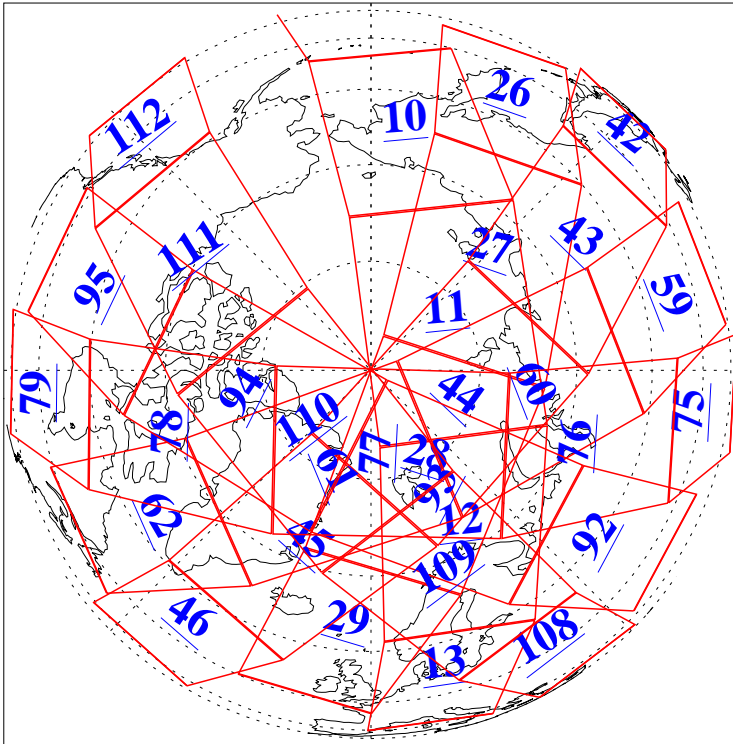

L1B Availability  
AMSU Granules: 240  
HSB Granules: 0  
AIRS Granules: 240

18 Dec 2018  
DoY 352  
Aqua Day 6072  
Granules: 1 to 120

Granules: 121 to 240

Legend: AMSU Available, HSB Available, AIRS Available

L1B Availability  
AMSU Granules: 240  
HSB Granules: 0  
AIRS Granules: 240

18 Dec 2018  
DoY 352  
Aqua Day 6072

Ascending Granules

Descending Granules

Legend: AMSU Available, HSB Available, AIRS Available

L1B Availability  
 AMSU Granules: 240  
 HSB Granules: 0  
 AIRS Granules: 240

18 Dec 2018  
 DoY 352  
 Aqua Day 6072

Northern Hemisphere Granules

Southern Hemisphere Granules

Legend: AMSU Available, HSB Available, AIRS Available