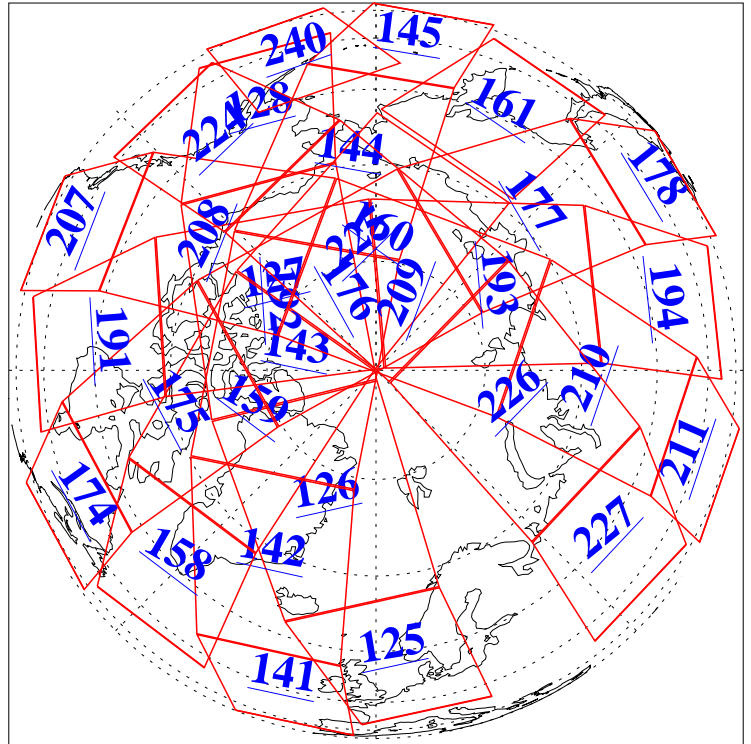

L1B Availability  
AMSU Granules: 240  
HSB Granules: 0  
AIRS Granules: 240

18 Dec 2018  
DoY 352  
Aqua Day 6072

Ascending Granules

Descending Granules

Legend: AMSU Available, HSB Available, AIRS Available

L1B Availability  
 AMSU Granules: 240  
 HSB Granules: 0  
 AIRS Granules: 240

18 Dec 2018  
 DoY 352  
 Aqua Day 6072

Northern Hemisphere Granules

Southern Hemisphere Granules

Legend: AMSU Available, HSB Available, AIRS Available