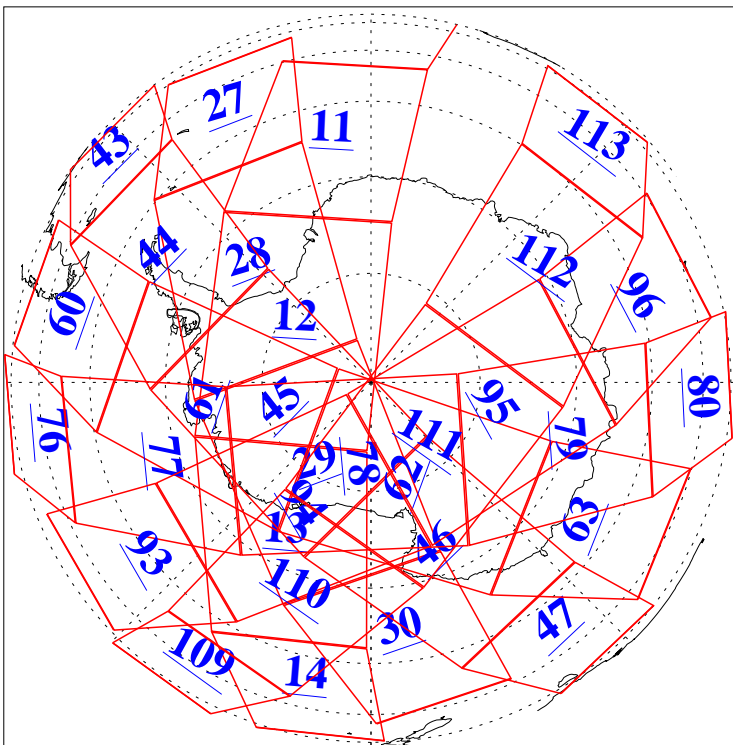

L1B Availability
AMSU Granules: 240
HSB Granules: 0
AIRS Granules: 240

17 Dec 2018
DoY 351
Aqua Day 6071
Granules: 1 to 120

Granules: 121 to 240

Legend: AMSU Available, HSB Available, AIRS Available

L1B Availability
AMSU Granules: 240
HSB Granules: 0
AIRS Granules: 240

17 Dec 2018
DoY 351
Aqua Day 6071
Ascending Granules

Descending Granules

Legend: AMSU Available, HSB Available, AIRS Available

L1B Availability
 AMSU Granules: 240
 HSB Granules: 0
 AIRS Granules: 240

17 Dec 2018
 DoY 351
 Aqua Day 6071

Northern Hemisphere Granules

Southern Hemisphere Granules

Legend: AMSU Available, HSB Available, AIRS Available