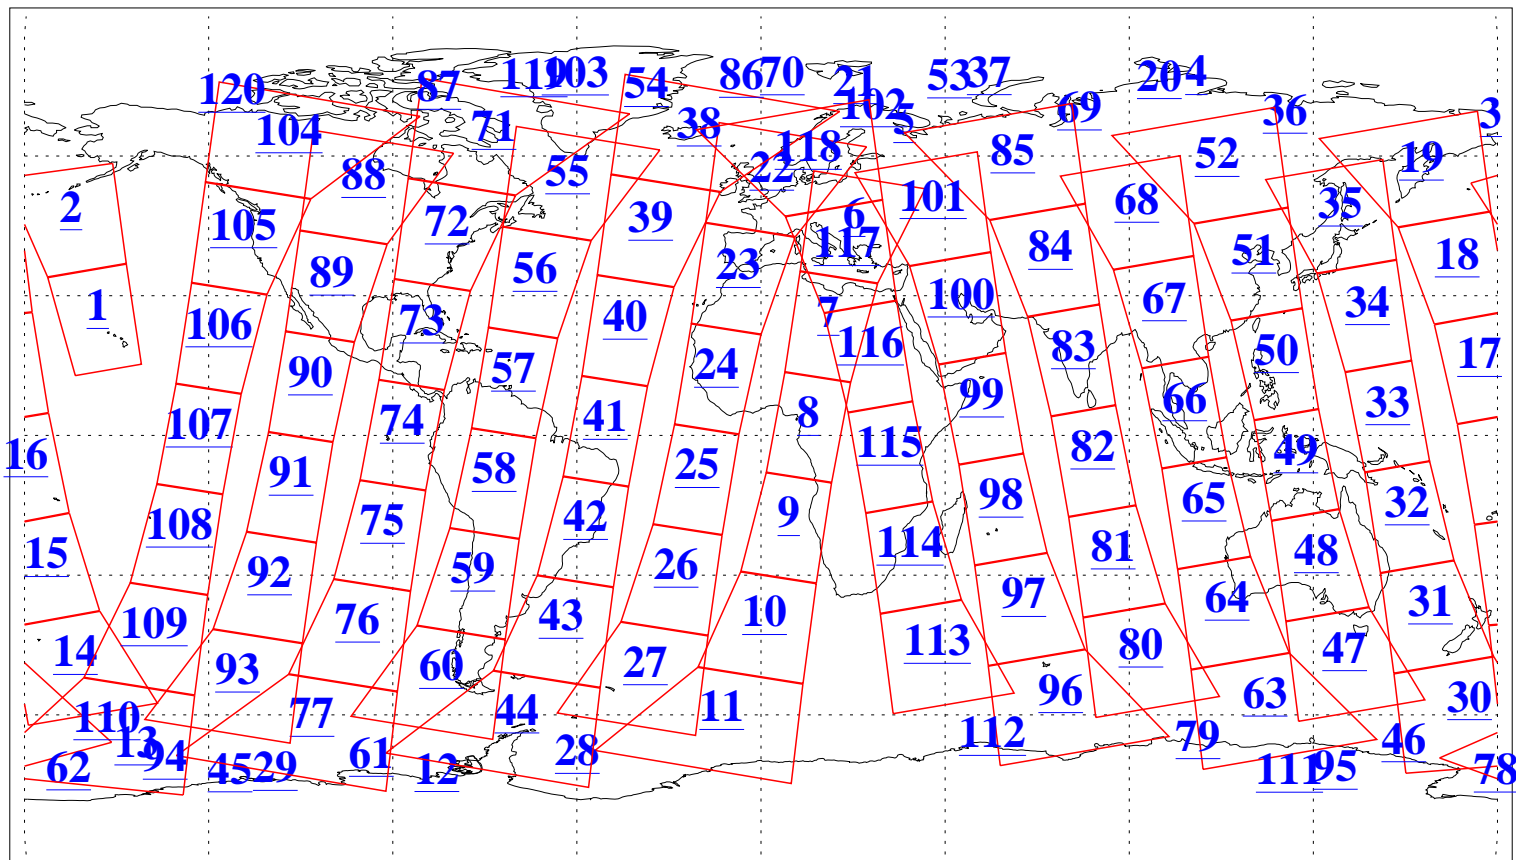

L1B Availability
AMSU Granules: 240
HSB Granules: 0
AIRS Granules: 240

17 Dec 2018
DoY 351
Aqua Day 6071
Granules: 1 to 120

Granules: 121 to 240

Legend: AMSU Available, HSB Available, AIRS Available

L1B Availability
AMSU Granules: 240
HSB Granules: 0
AIRS Granules: 240

17 Dec 2018
DoY 351
Aqua Day 6071
Ascending Granules

Descending Granules

Legend: AMSU Available, HSB Available, AIRS Available

L1B Availability
 AMSU Granules: 240
 HSB Granules: 0
 AIRS Granules: 240

17 Dec 2018
 DoY 351
 Aqua Day 6071

Northern Hemisphere Granules

Southern Hemisphere Granules

Legend: AMSU Available, HSB Available, AIRS Available