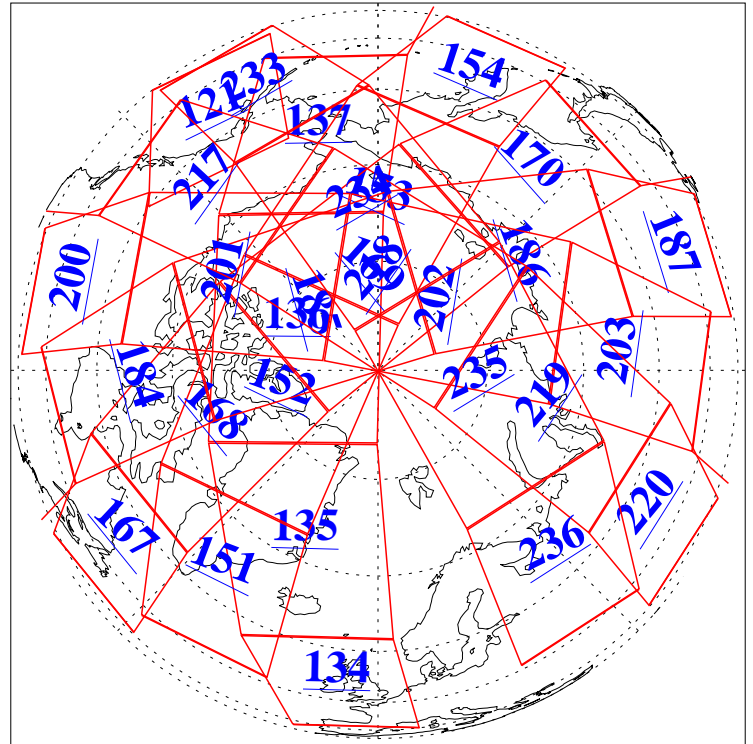

17 Dec 2018
DoY 351
Aqua Day 6071
Ascending Granules

Descending Granules

Legend: AMSU Available, HSB Available, AIRS Available

L1B Availability
 AMSU Granules: 240
 HSB Granules: 0
 AIRS Granules: 240

17 Dec 2018
 DoY 351
 Aqua Day 6071

Northern Hemisphere Granules

Southern Hemisphere Granules

Legend: AMSU Available, HSB Available, AIRS Available