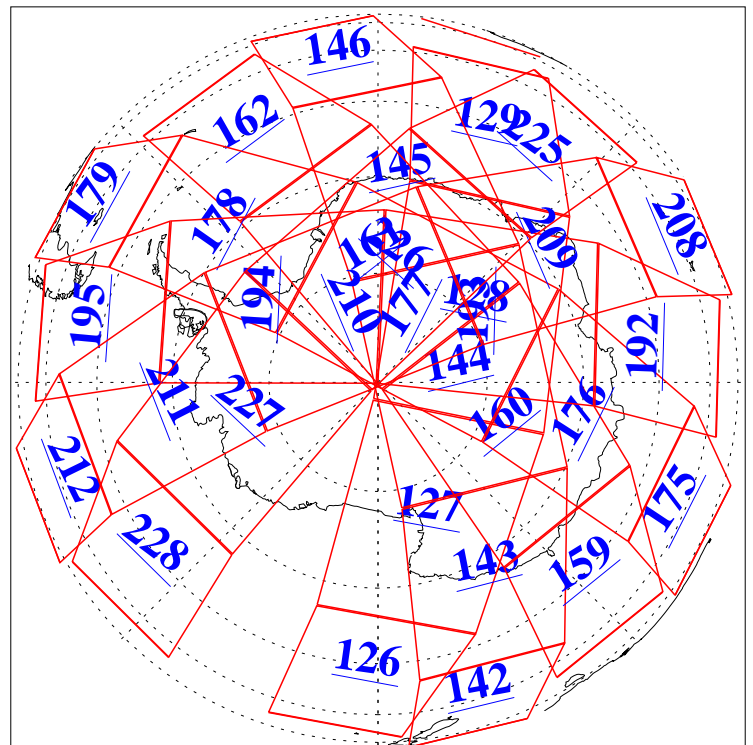

L1B Availability
AMSU Granules: 240
HSB Granules: 0
AIRS Granules: 240

17 Dec 2018
DoY 351
Aqua Day 6071
Granules: 1 to 120

Granules: 121 to 240

Legend: AMSU Available, HSB Available, AIRS Available

L1B Availability
AMSU Granules: 240
HSB Granules: 0
AIRS Granules: 240

17 Dec 2018
DoY 351
Aqua Day 6071
Ascending Granules

Descending Granules

Legend: AMSU Available, HSB Available, AIRS Available

L1B Availability
 AMSU Granules: 240
 HSB Granules: 0
 AIRS Granules: 240

17 Dec 2018
 DoY 351
 Aqua Day 6071

Northern Hemisphere Granules

Southern Hemisphere Granules

Legend: AMSU Available, HSB Available, AIRS Available