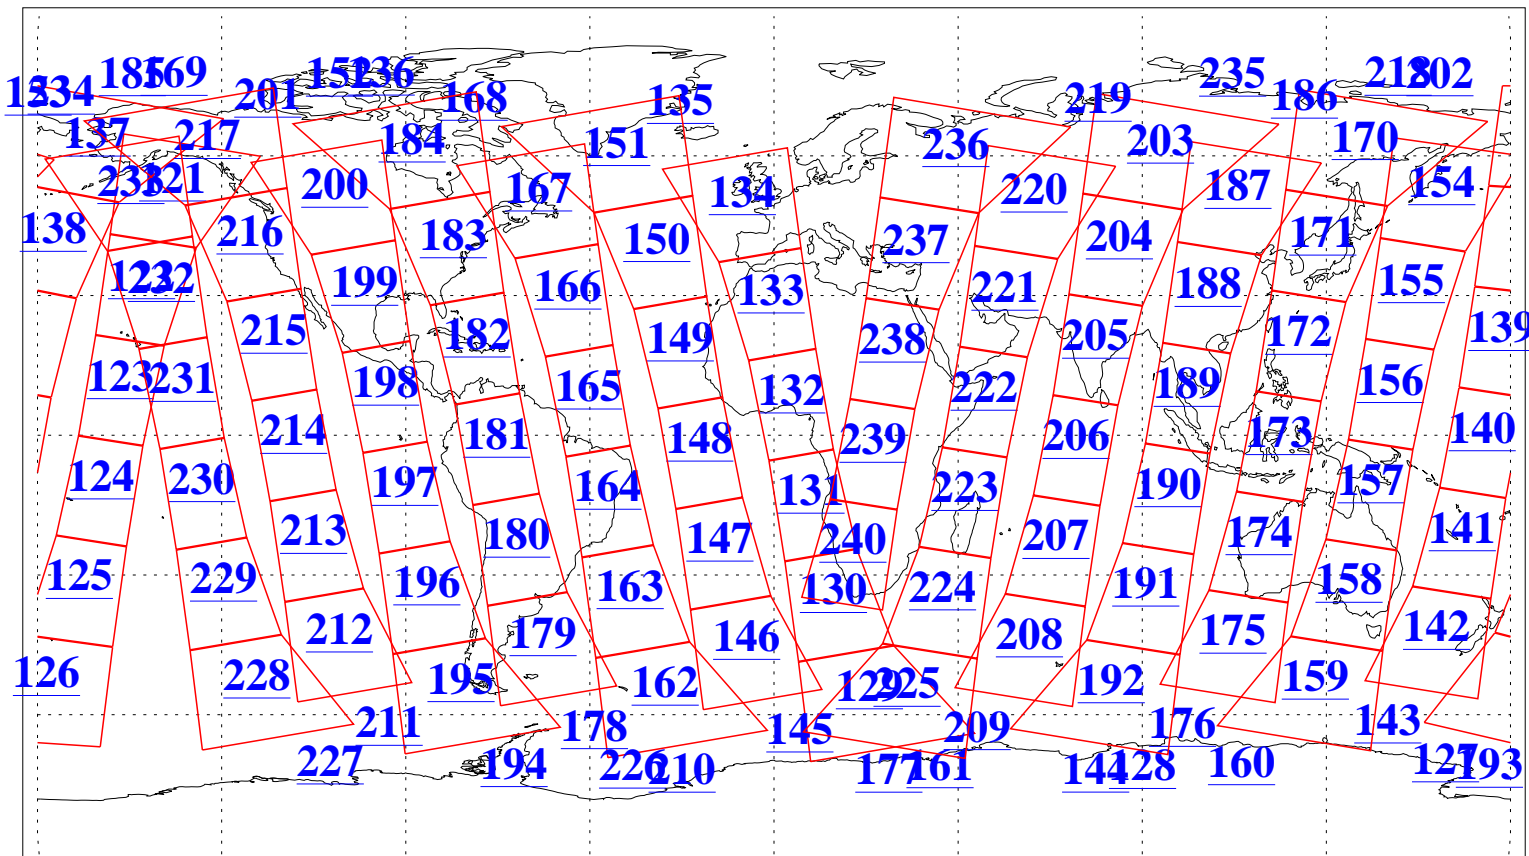

L1B Availability
AMSU Granules: 240
HSB Granules: 0
AIRS Granules: 240

17 Dec 2018
DoY 351
Aqua Day 6071
Granules: 1 to 120

Granules: 121 to 240

Legend: AMSU Available, HSB Available, AIRS Available

L1B Availability
AMSU Granules: 240
HSB Granules: 0
AIRS Granules: 240

17 Dec 2018
DoY 351
Aqua Day 6071
Ascending Granules

Descending Granules

Legend: AMSU Available, HSB Available, AIRS Available

L1B Availability
 AMSU Granules: 240
 HSB Granules: 0
 AIRS Granules: 240

17 Dec 2018
 DoY 351
 Aqua Day 6071

Northern Hemisphere Granules

Southern Hemisphere Granules

Legend: AMSU Available, HSB Available, AIRS Available