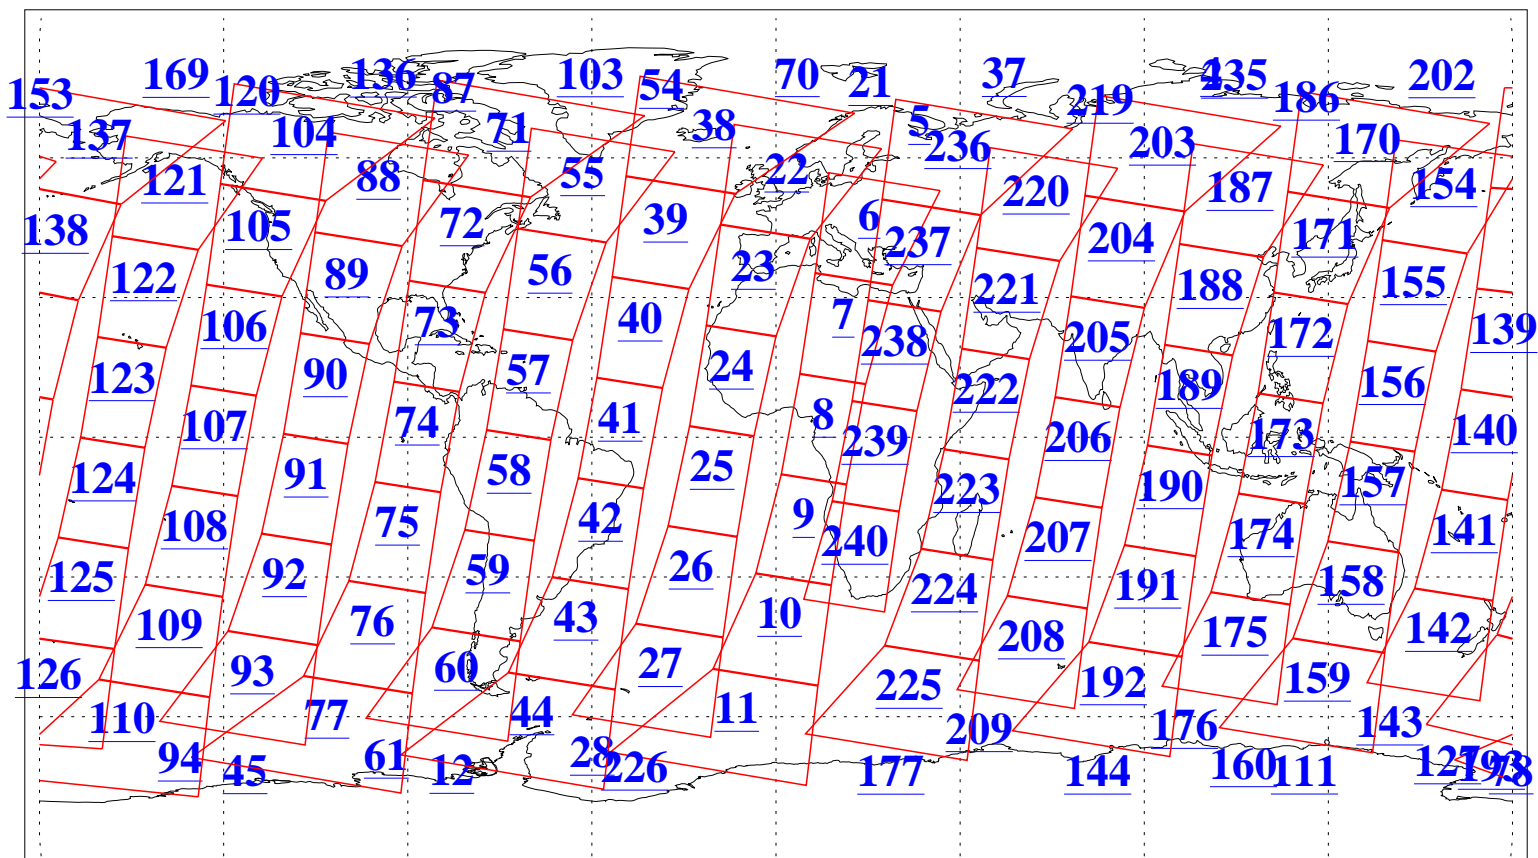

L1B Availability
AMSU Granules: 240
HSB Granules: 0
AIRS Granules: 240

17 Dec 2018
DoY 351
Aqua Day 6071
Granules: 1 to 120

Granules: 121 to 240

Legend: AMSU Available, HSB Available, AIRS Available

L1B Availability
AMSU Granules: 240
HSB Granules: 0
AIRS Granules: 240

17 Dec 2018
DoY 351
Aqua Day 6071
Ascending Granules

Descending Granules

Legend: AMSU Available, HSB Available, AIRS Available

L1B Availability
 AMSU Granules: 240
 HSB Granules: 0
 AIRS Granules: 240

17 Dec 2018
 DoY 351
 Aqua Day 6071

Northern Hemisphere Granules

Southern Hemisphere Granules

Legend: AMSU Available, HSB Available, AIRS Available