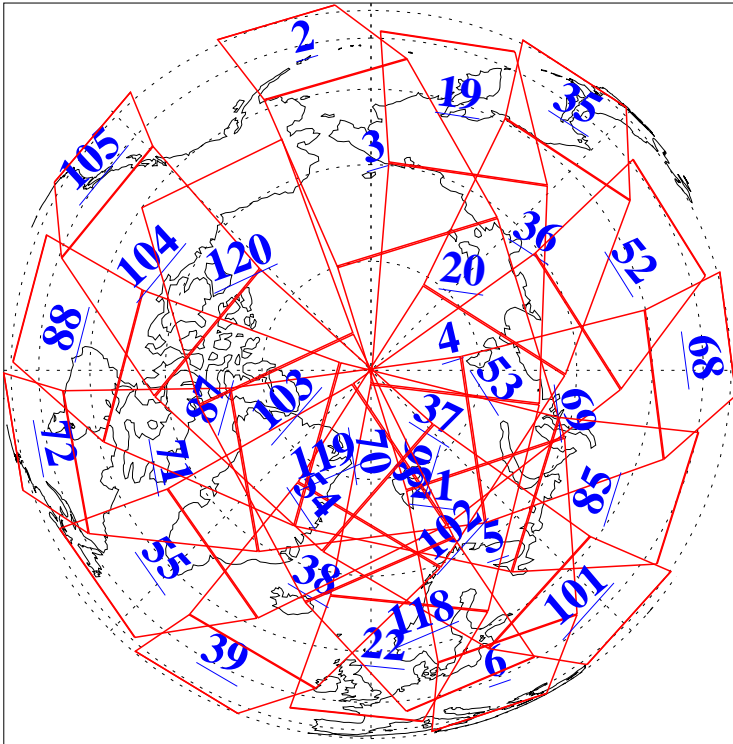

L1B Availability
AMSU Granules: 240
HSB Granules: 0
AIRS Granules: 240

17 Dec 2018
DoY 351
Aqua Day 6071
Granules: 1 to 120

Granules: 121 to 240

Legend: AMSU Available, HSB Available, AIRS Available

L1B Availability
AMSU Granules: 240
HSB Granules: 0
AIRS Granules: 240

17 Dec 2018
DoY 351
Aqua Day 6071
Ascending Granules

Descending Granules

Legend: AMSU Available, HSB Available, AIRS Available

L1B Availability
 AMSU Granules: 240
 HSB Granules: 0
 AIRS Granules: 240

17 Dec 2018
 DoY 351
 Aqua Day 6071

Northern Hemisphere Granules

Southern Hemisphere Granules

Legend: AMSU Available, HSB Available, AIRS Available