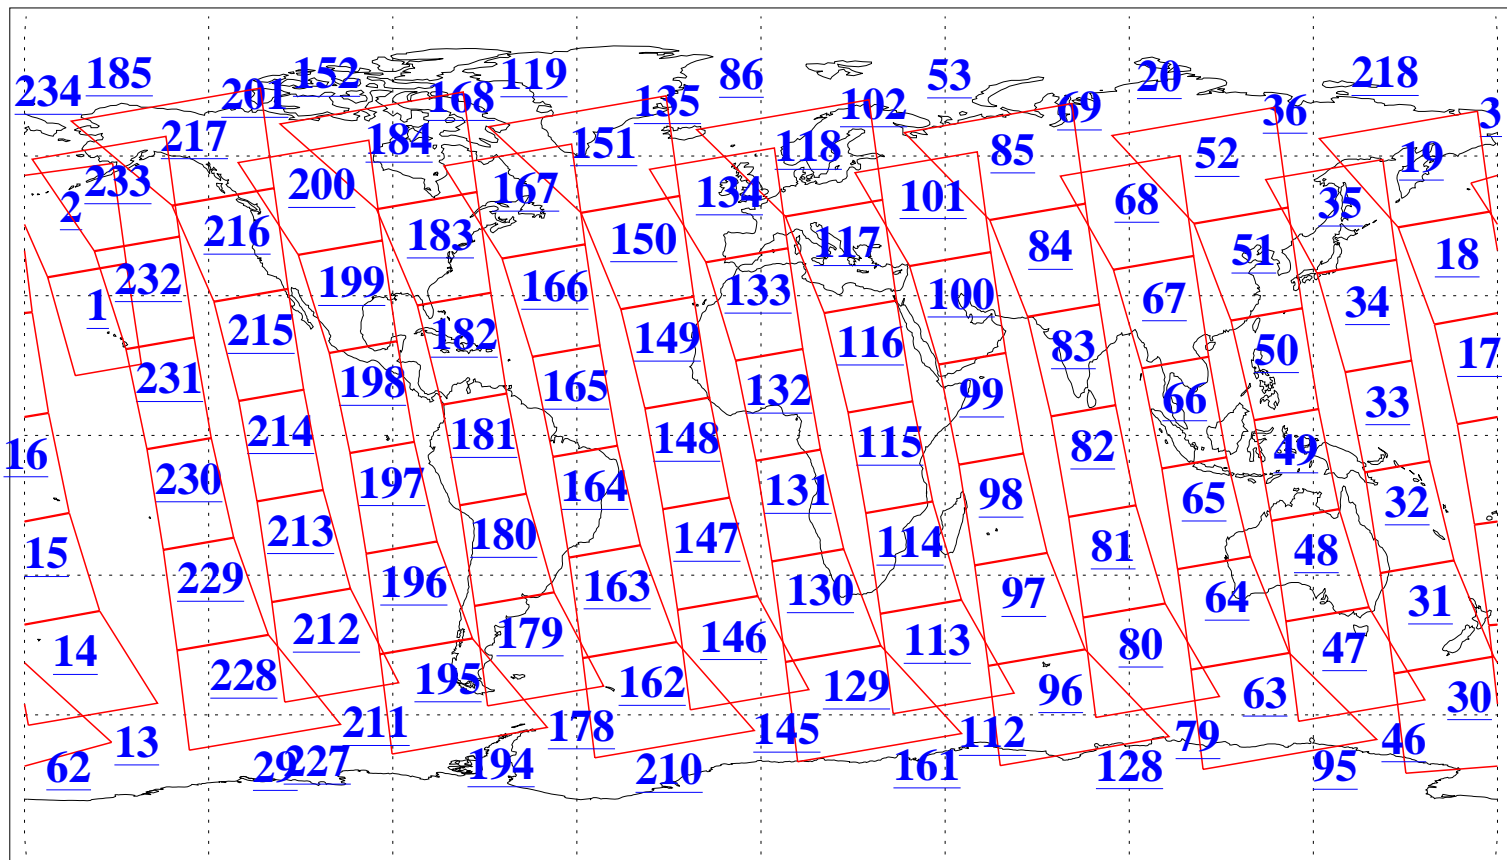

L1B Availability
AMSU Granules: 240
HSB Granules: 0
AIRS Granules: 240

17 Dec 2018
DoY 351
Aqua Day 6071
Granules: 1 to 120

Granules: 121 to 240

Legend: AMSU Available, HSB Available, AIRS Available

L1B Availability
AMSU Granules: 240
HSB Granules: 0
AIRS Granules: 240

17 Dec 2018
DoY 351
Aqua Day 6071
Ascending Granules

Descending Granules

Legend: AMSU Available, HSB Available, AIRS Available

L1B Availability
 AMSU Granules: 240
 HSB Granules: 0
 AIRS Granules: 240

17 Dec 2018
 DoY 351
 Aqua Day 6071

Northern Hemisphere Granules

Southern Hemisphere Granules

Legend: AMSU Available, HSB Available, AIRS Available