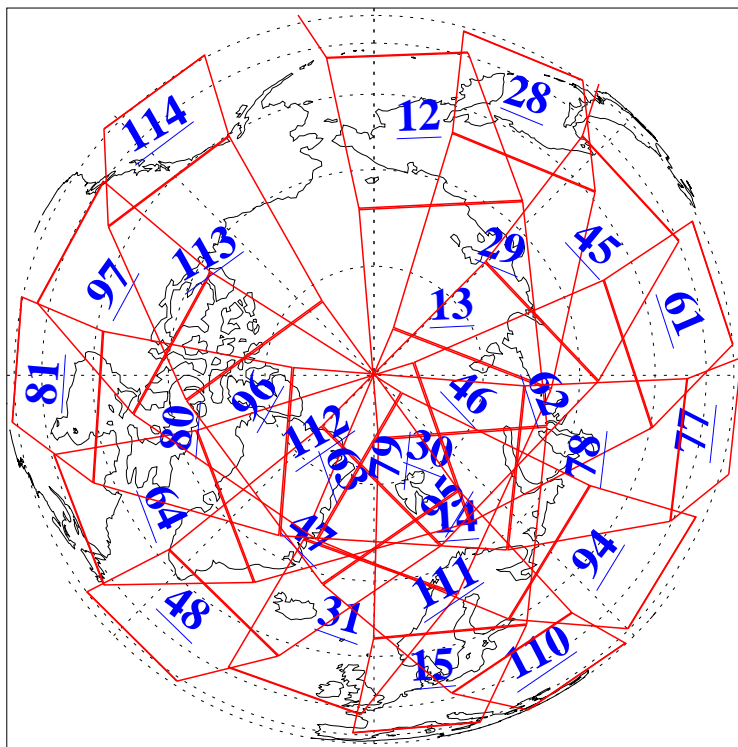

L1B Availability
AMSU Granules: 240
HSB Granules: 0
AIRS Granules: 240

16 Dec 2018
DoY 350
Aqua Day 6070
Granules: 1 to 120

Granules: 121 to 240

Legend: AMSU Available, HSB Available, AIRS Available

L1B Availability
AMSU Granules: 240
HSB Granules: 0
AIRS Granules: 240

16 Dec 2018
DoY 350
Aqua Day 6070
Ascending Granules

Descending Granules

Legend: AMSU Available, HSB Available, AIRS Available

L1B Availability
 AMSU Granules: 240
 HSB Granules: 0
 AIRS Granules: 240

16 Dec 2018
 DoY 350
 Aqua Day 6070

Northern Hemisphere Granules

Southern Hemisphere Granules

Legend: AMSU Available, HSB Available, AIRS Available