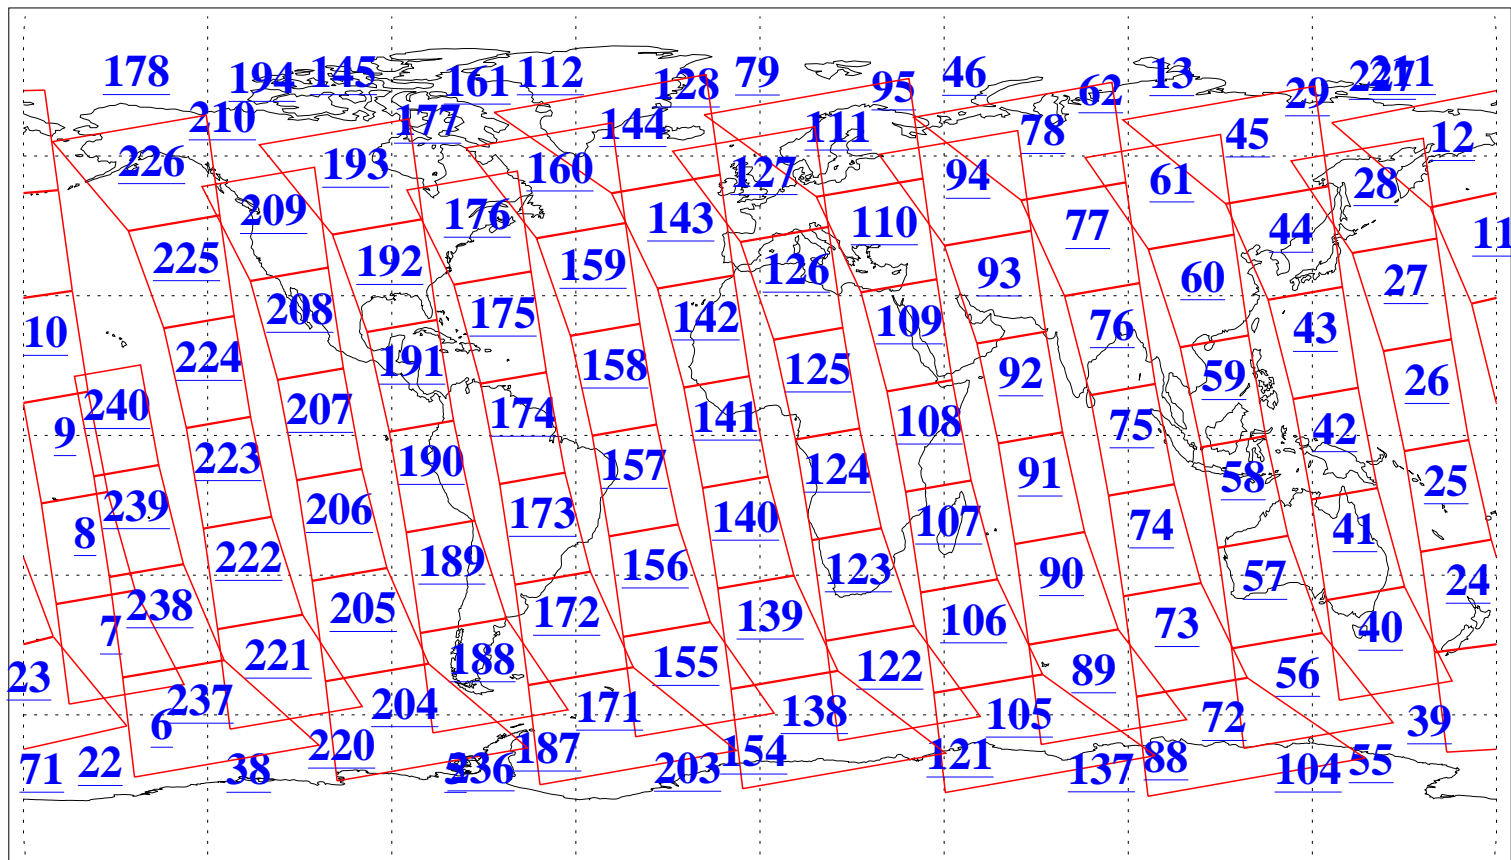

L1B Availability
AMSU Granules: 240
HSB Granules: 0
AIRS Granules: 240

16 Dec 2018
DoY 350
Aqua Day 6070
Granules: 1 to 120

Granules: 121 to 240

Legend: AMSU Available, HSB Available, AIRS Available

L1B Availability
AMSU Granules: 240
HSB Granules: 0
AIRS Granules: 240

16 Dec 2018
DoY 350
Aqua Day 6070
Ascending Granules

Descending Granules

Legend: AMSU Available, HSB Available, AIRS Available

L1B Availability
 AMSU Granules: 240
 HSB Granules: 0
 AIRS Granules: 240

16 Dec 2018
 DoY 350
 Aqua Day 6070

Northern Hemisphere Granules

Southern Hemisphere Granules

Legend: AMSU Available, HSB Available, AIRS Available