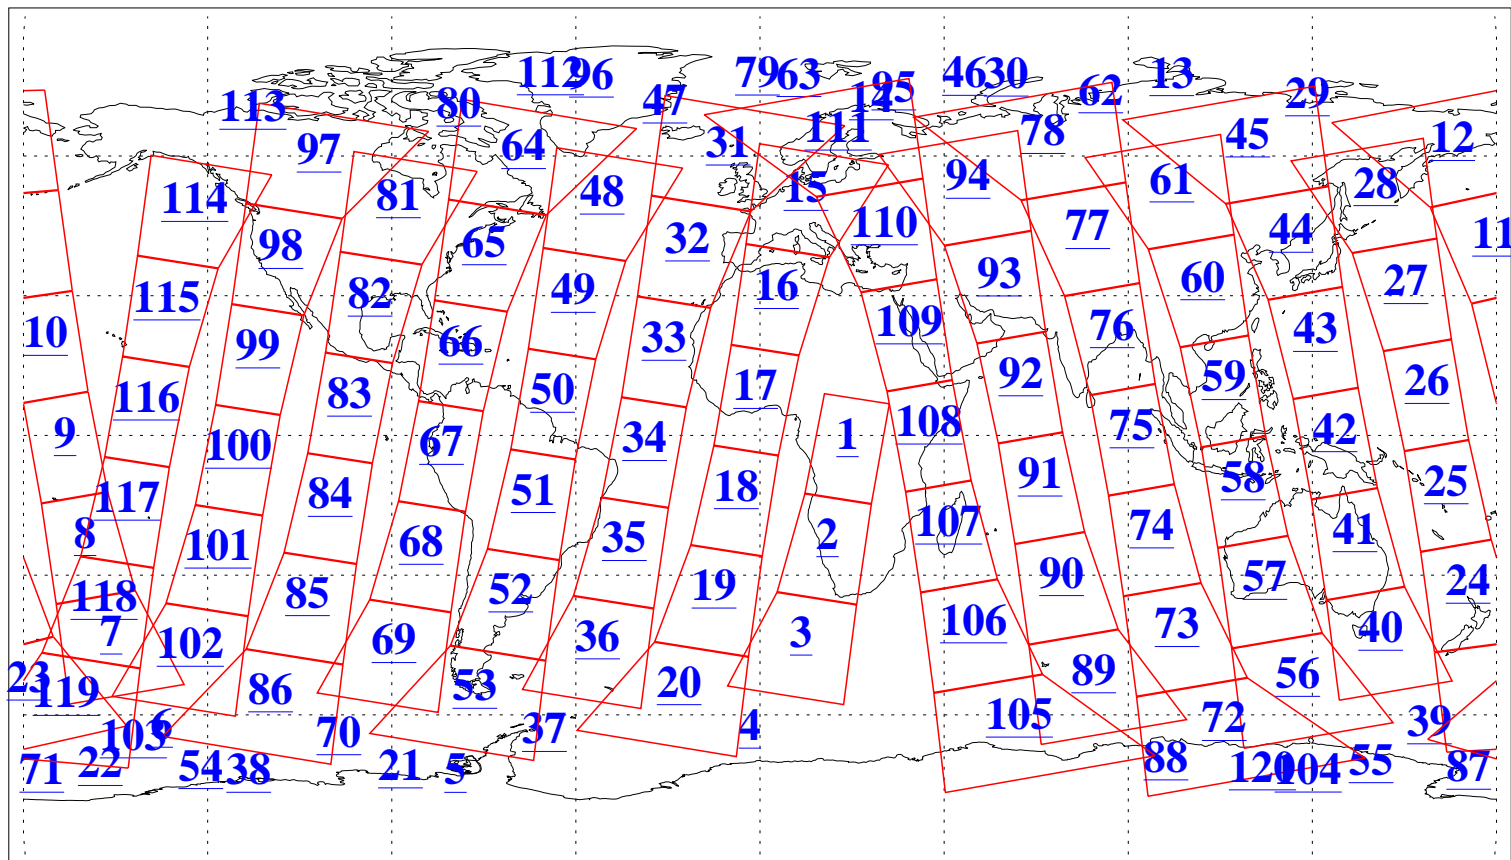

L1B Availability
AMSU Granules: 240
HSB Granules: 0
AIRS Granules: 240

16 Dec 2018
DoY 350
Aqua Day 6070
Granules: 1 to 120

Granules: 121 to 240

Legend: AMSU Available, HSB Available, AIRS Available

L1B Availability
AMSU Granules: 240
HSB Granules: 0
AIRS Granules: 240

16 Dec 2018
DoY 350
Aqua Day 6070
Ascending Granules

Descending Granules

Legend: AMSU Available, HSB Available, AIRS Available

L1B Availability
 AMSU Granules: 240
 HSB Granules: 0
 AIRS Granules: 240

16 Dec 2018
 DoY 350
 Aqua Day 6070

Northern Hemisphere Granules

Southern Hemisphere Granules

Legend: AMSU Available, HSB Available, AIRS Available