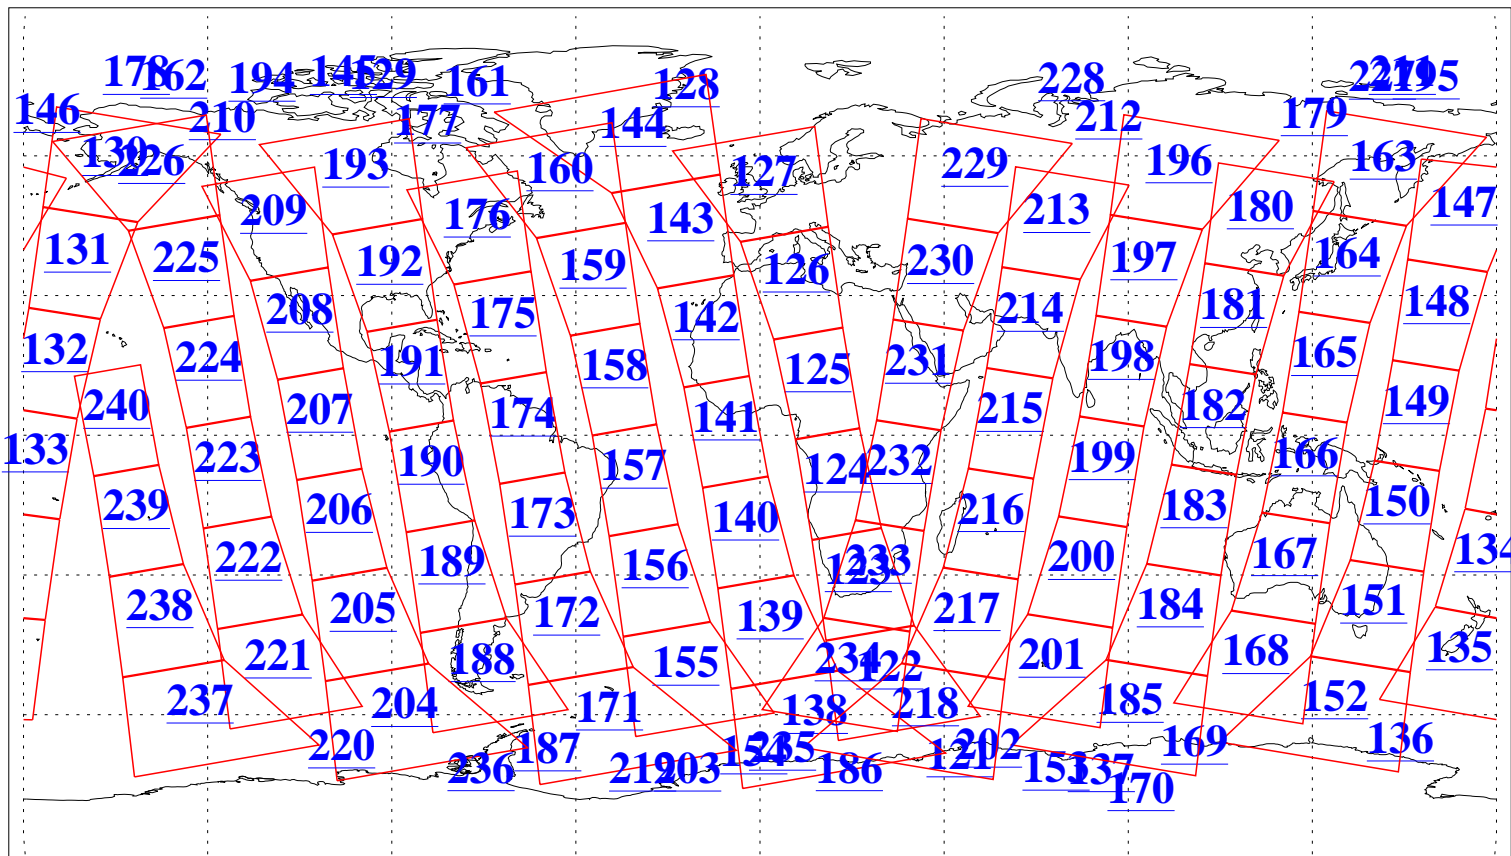

L1B Availability
AMSU Granules: 240
HSB Granules: 0
AIRS Granules: 240

16 Dec 2018
DoY 350
Aqua Day 6070
Granules: 1 to 120

Granules: 121 to 240

Legend: AMSU Available, HSB Available, AIRS Available

L1B Availability
AMSU Granules: 240
HSB Granules: 0
AIRS Granules: 240

16 Dec 2018
DoY 350
Aqua Day 6070
Ascending Granules

Descending Granules

Legend: AMSU Available, HSB Available, AIRS Available

L1B Availability
 AMSU Granules: 240
 HSB Granules: 0
 AIRS Granules: 240

16 Dec 2018
 DoY 350
 Aqua Day 6070

Northern Hemisphere Granules

Southern Hemisphere Granules

Legend: AMSU Available, HSB Available, AIRS Available