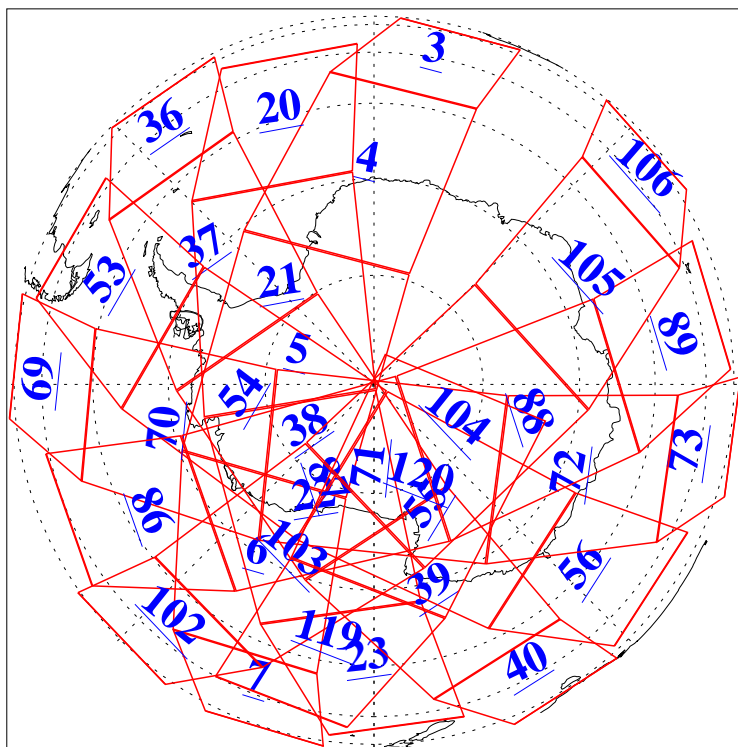

16 Dec 2018
DoY 350
Aqua Day 6070
Ascending Granules

Descending Granules

Legend: AMSU Available, HSB Available, AIRS Available

L1B Availability
 AMSU Granules: 240
 HSB Granules: 0
 AIRS Granules: 240

16 Dec 2018
 DoY 350
 Aqua Day 6070

Northern Hemisphere Granules

Southern Hemisphere Granules

Legend: AMSU Available, HSB Available, AIRS Available