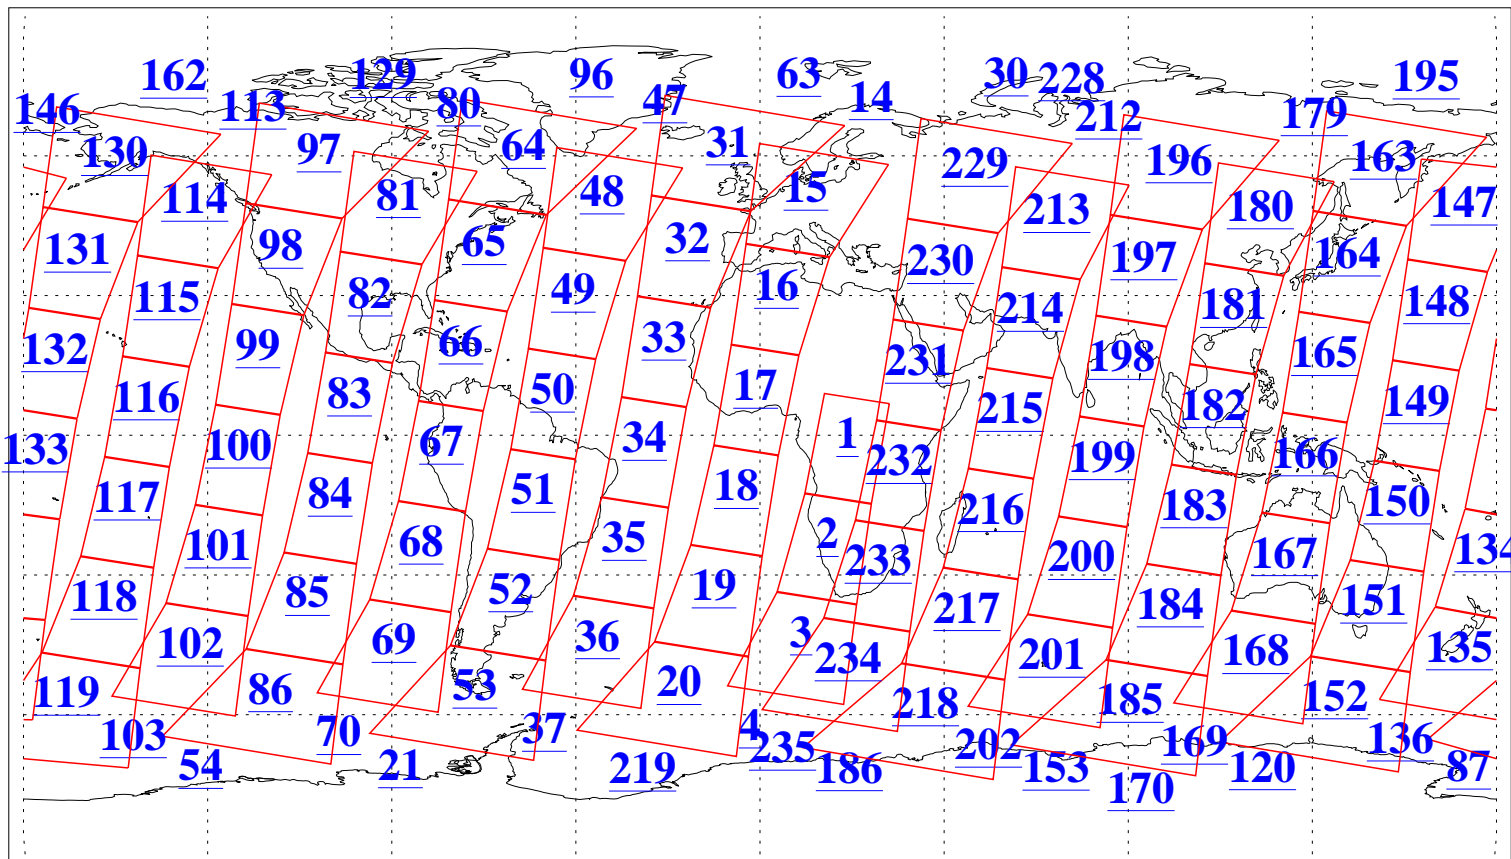

L1B Availability
AMSU Granules: 240
HSB Granules: 0
AIRS Granules: 240

16 Dec 2018
DoY 350
Aqua Day 6070
Granules: 1 to 120

Granules: 121 to 240

Legend: AMSU Available, HSB Available, AIRS Available

L1B Availability
AMSU Granules: 240
HSB Granules: 0
AIRS Granules: 240

16 Dec 2018
DoY 350
Aqua Day 6070
Ascending Granules

Descending Granules

Legend: AMSU Available, HSB Available, AIRS Available

L1B Availability
 AMSU Granules: 240
 HSB Granules: 0
 AIRS Granules: 240

16 Dec 2018
 DoY 350
 Aqua Day 6070

Northern Hemisphere Granules

Southern Hemisphere Granules

Legend: AMSU Available, HSB Available, AIRS Available