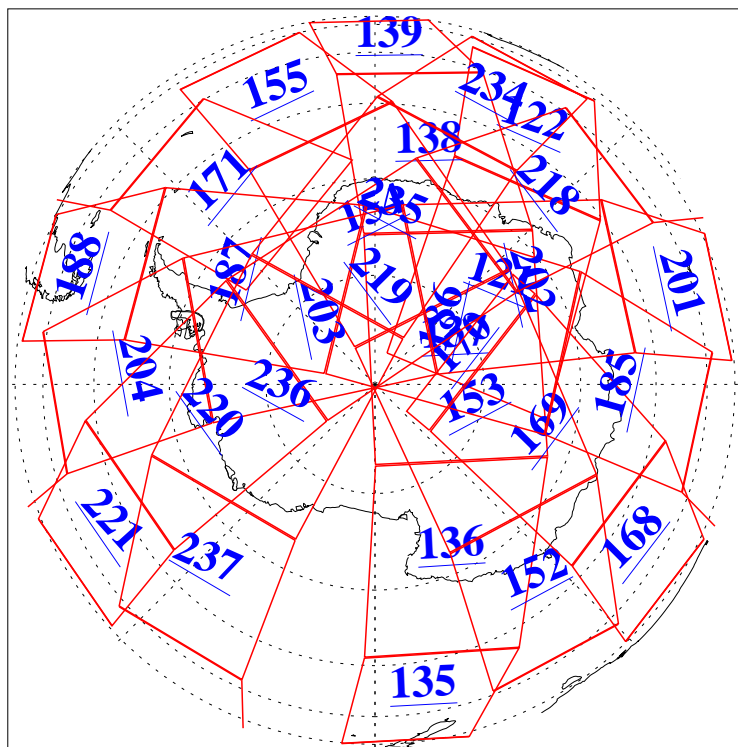

L1B Availability
AMSU Granules: 240
HSB Granules: 0
AIRS Granules: 240

16 Dec 2018
DoY 350
Aqua Day 6070
Granules: 1 to 120

Granules: 121 to 240

Legend: AMSU Available, HSB Available, AIRS Available

L1B Availability
AMSU Granules: 240
HSB Granules: 0
AIRS Granules: 240

16 Dec 2018
DoY 350
Aqua Day 6070
Ascending Granules

Descending Granules

Legend: AMSU Available, HSB Available, AIRS Available

L1B Availability
 AMSU Granules: 240
 HSB Granules: 0
 AIRS Granules: 240

16 Dec 2018
 DoY 350
 Aqua Day 6070

Northern Hemisphere Granules

Southern Hemisphere Granules

Legend: AMSU Available, HSB Available, AIRS Available