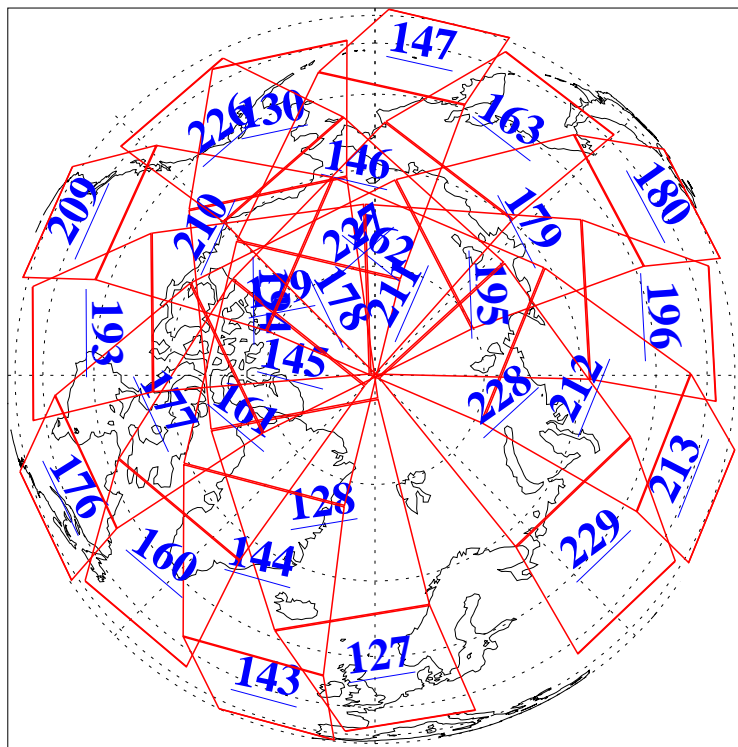

16 Dec 2018
DoY 350
Aqua Day 6070
Ascending Granules

Descending Granules

Legend: AMSU Available, HSB Available, AIRS Available

L1B Availability
 AMSU Granules: 240
 HSB Granules: 0
 AIRS Granules: 240

16 Dec 2018
 DoY 350
 Aqua Day 6070

Northern Hemisphere Granules

Southern Hemisphere Granules

Legend: AMSU Available, HSB Available, AIRS Available