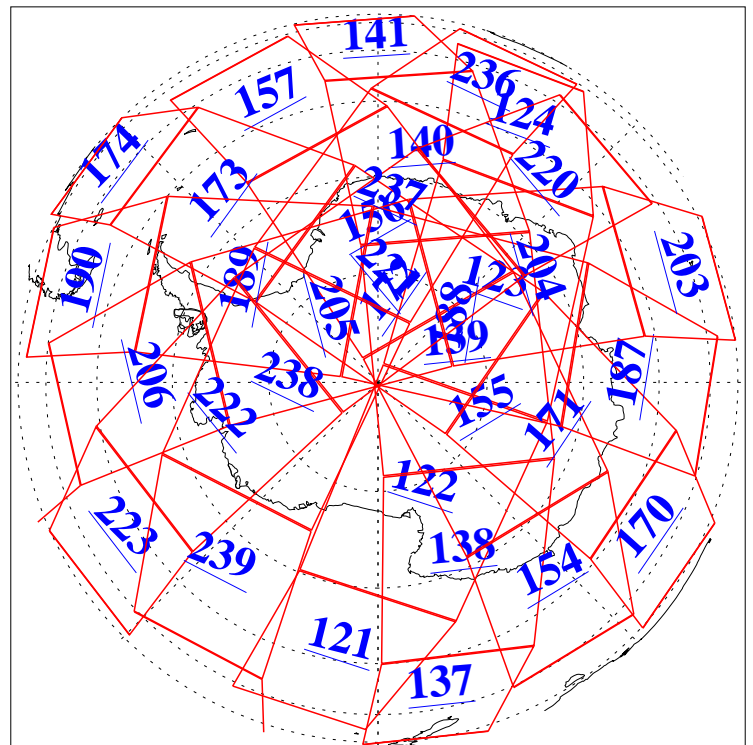

L1B Availability
AMSU Granules: 240
HSB Granules: 0
AIRS Granules: 240

14 Dec 2018
DoY 348
Aqua Day 6068
Granules: 1 to 120

Granules: 121 to 240

Legend: AMSU Available, HSB Available, AIRS Available

L1B Availability
AMSU Granules: 240
HSB Granules: 0
AIRS Granules: 240

14 Dec 2018
DoY 348
Aqua Day 6068

Ascending Granules

Descending Granules

Legend: AMSU Available, HSB Available, AIRS Available

L1B Availability
 AMSU Granules: 240
 HSB Granules: 0
 AIRS Granules: 240

14 Dec 2018
 DoY 348
 Aqua Day 6068

Northern Hemisphere Granules

Southern Hemisphere Granules

Legend: AMSU Available, HSB Available, AIRS Available