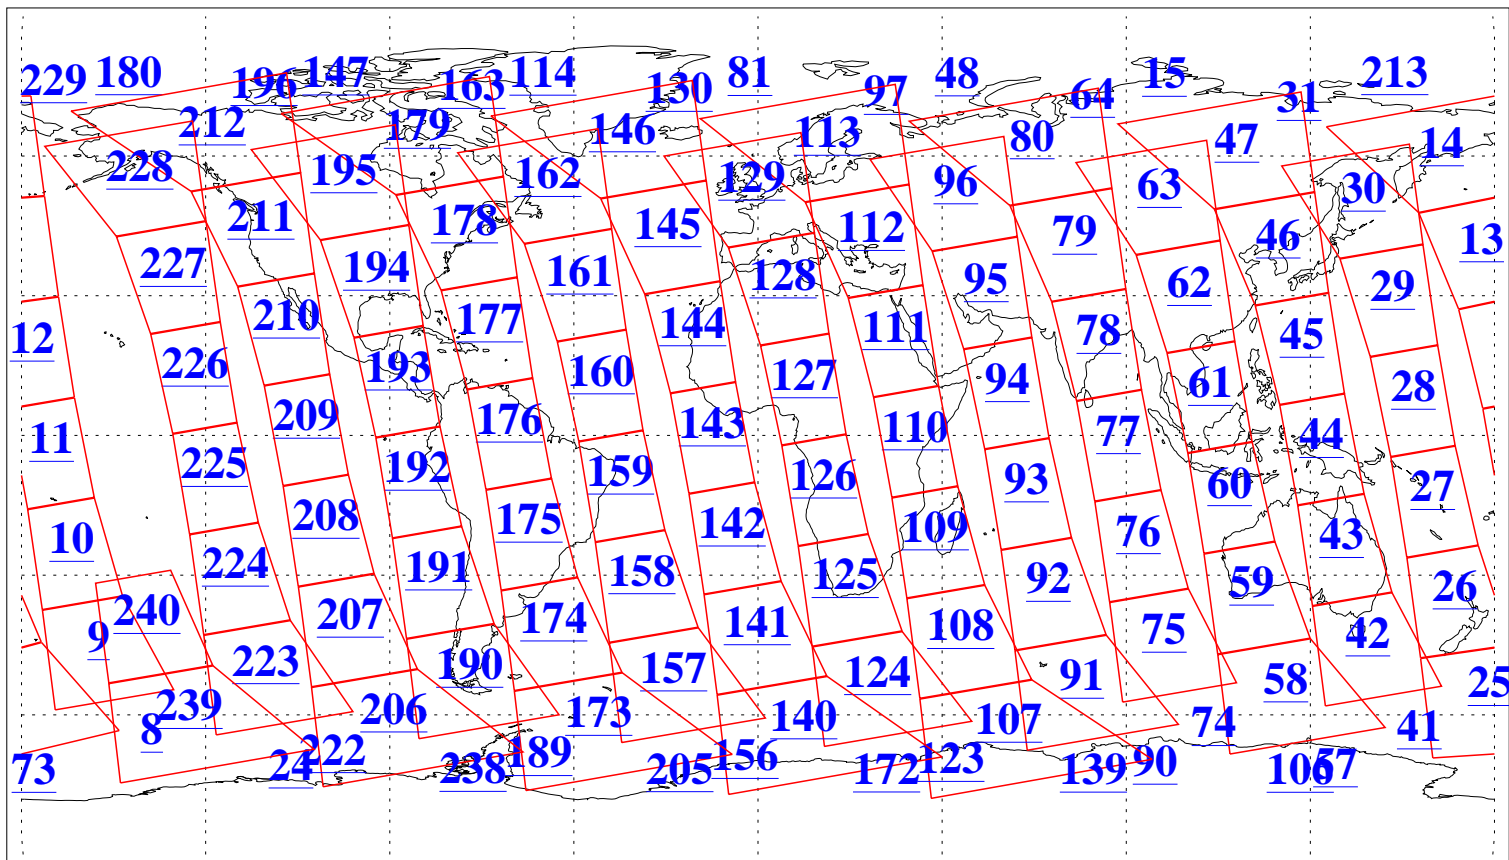

L1B Availability
AMSU Granules: 240
HSB Granules: 0
AIRS Granules: 240

14 Dec 2018
DoY 348
Aqua Day 6068
Granules: 1 to 120

Granules: 121 to 240

Legend: AMSU Available, HSB Available, AIRS Available

L1B Availability
AMSU Granules: 240
HSB Granules: 0
AIRS Granules: 240

14 Dec 2018
DoY 348
Aqua Day 6068

Ascending Granules

Descending Granules

Legend: AMSU Available, HSB Available, AIRS Available

L1B Availability
 AMSU Granules: 240
 HSB Granules: 0
 AIRS Granules: 240

14 Dec 2018
 DoY 348
 Aqua Day 6068

Northern Hemisphere Granules

Southern Hemisphere Granules

Legend: AMSU Available, HSB Available, AIRS Available