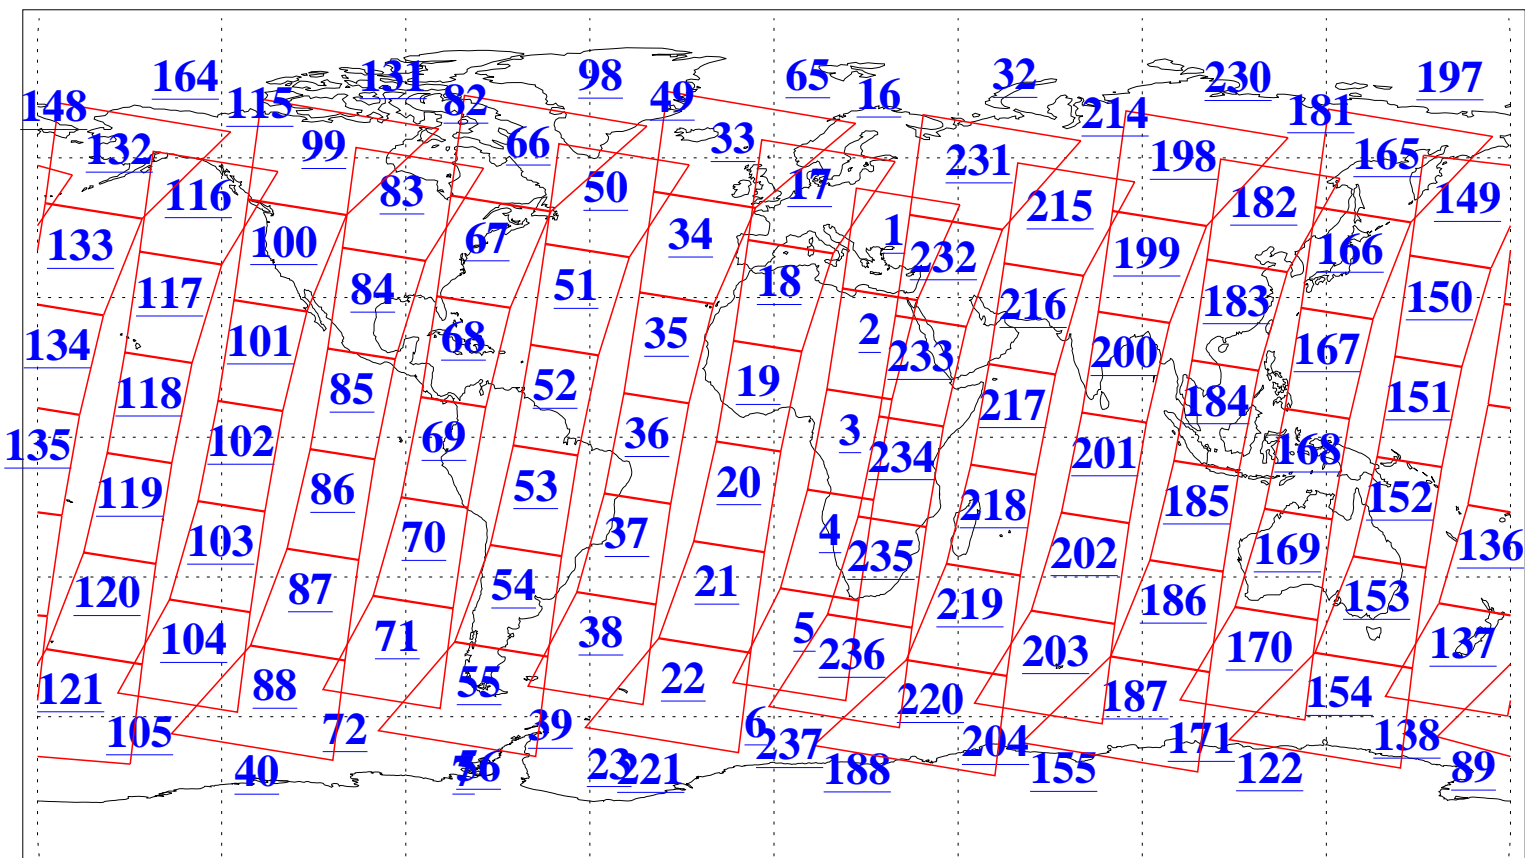

L1B Availability
AMSU Granules: 240
HSB Granules: 0
AIRS Granules: 240

14 Dec 2018
DoY 348
Aqua Day 6068
Granules: 1 to 120

Granules: 121 to 240

Legend: AMSU Available, HSB Available, AIRS Available

L1B Availability
AMSU Granules: 240
HSB Granules: 0
AIRS Granules: 240

14 Dec 2018
DoY 348
Aqua Day 6068

Ascending Granules

Descending Granules

Legend: AMSU Available, HSB Available, AIRS Available

L1B Availability
 AMSU Granules: 240
 HSB Granules: 0
 AIRS Granules: 240

14 Dec 2018
 DoY 348
 Aqua Day 6068

Northern Hemisphere Granules

Southern Hemisphere Granules

Legend: AMSU Available, HSB Available, AIRS Available