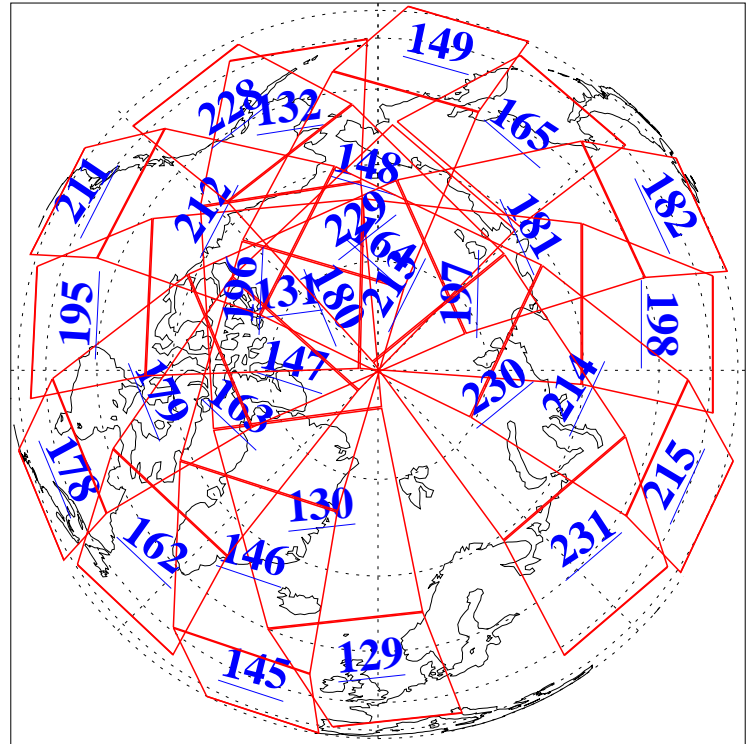

14 Dec 2018
DoY 348
Aqua Day 6068

Ascending Granules

Descending Granules

Legend: AMSU Available, HSB Available, AIRS Available

L1B Availability
 AMSU Granules: 240
 HSB Granules: 0
 AIRS Granules: 240

14 Dec 2018
 DoY 348
 Aqua Day 6068

Northern Hemisphere Granules

Southern Hemisphere Granules

Legend: AMSU Available, HSB Available, AIRS Available