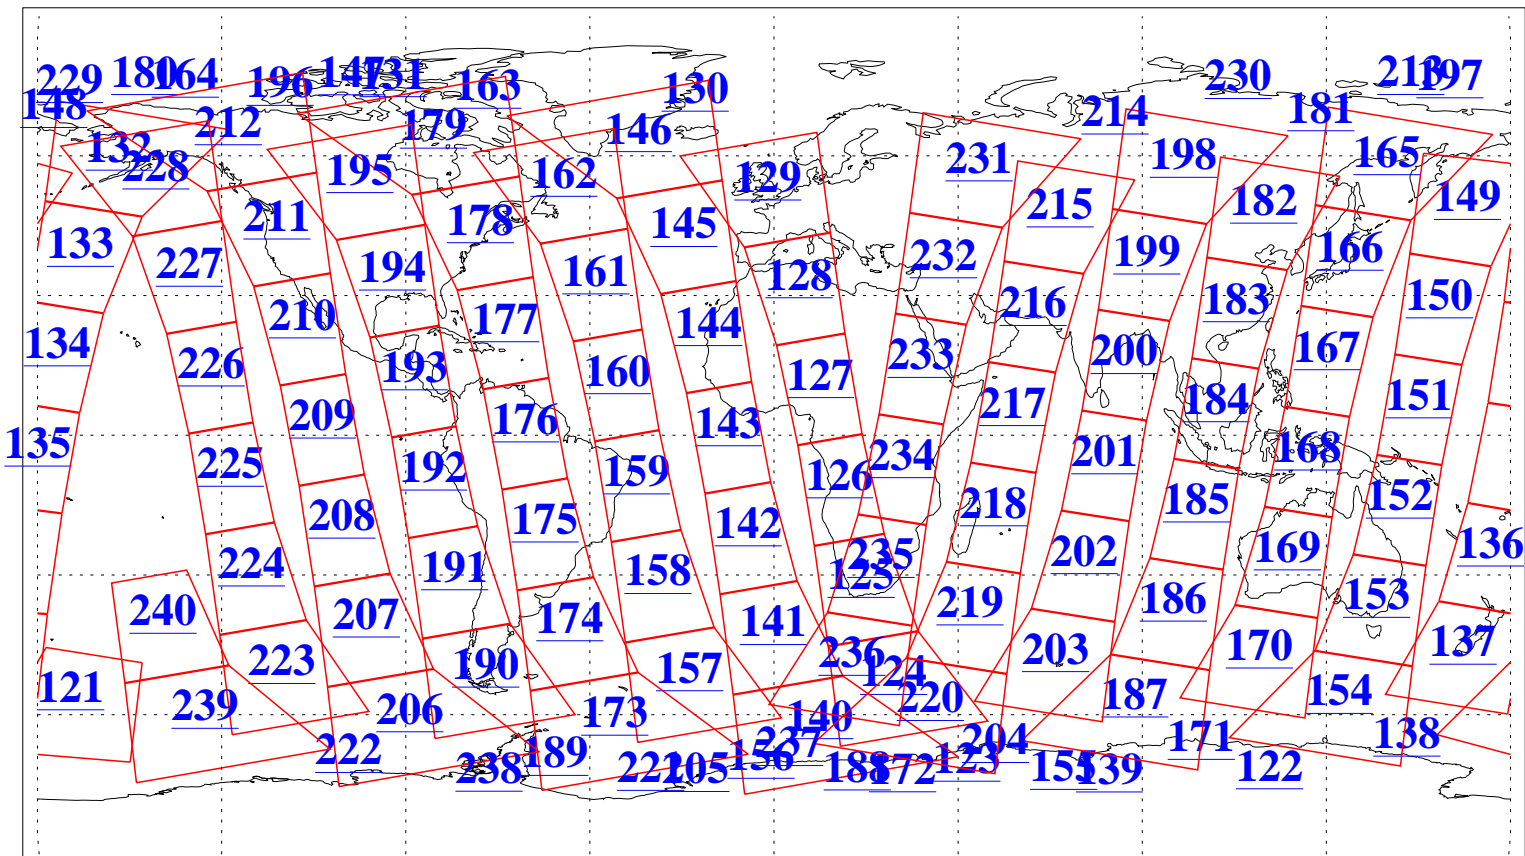

L1B Availability
AMSU Granules: 240
HSB Granules: 0
AIRS Granules: 240

14 Dec 2018
DoY 348
Aqua Day 6068
Granules: 1 to 120

Granules: 121 to 240

Legend: AMSU Available, HSB Available, AIRS Available

L1B Availability
AMSU Granules: 240
HSB Granules: 0
AIRS Granules: 240

14 Dec 2018
DoY 348
Aqua Day 6068

Ascending Granules

Descending Granules

Legend: AMSU Available, HSB Available, AIRS Available

L1B Availability
 AMSU Granules: 240
 HSB Granules: 0
 AIRS Granules: 240

14 Dec 2018
 DoY 348
 Aqua Day 6068

Northern Hemisphere Granules

Southern Hemisphere Granules

Legend: AMSU Available, HSB Available, AIRS Available