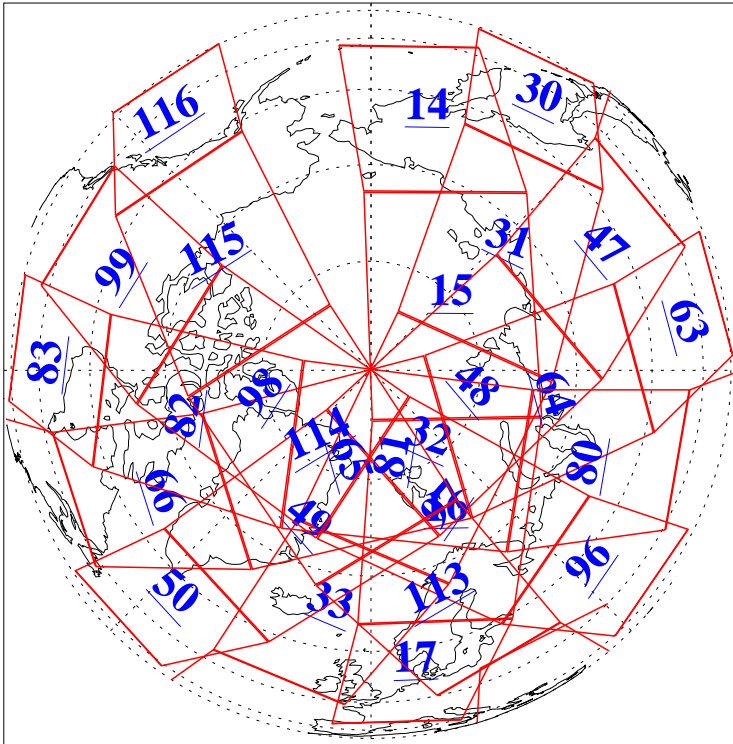

L1B Availability
AMSU Granules: 240
HSB Granules: 0
AIRS Granules: 240

14 Dec 2018
DoY 348
Aqua Day 6068
Granules: 1 to 120

Granules: 121 to 240

Legend: AMSU Available, HSB Available, AIRS Available

L1B Availability
AMSU Granules: 240
HSB Granules: 0
AIRS Granules: 240

14 Dec 2018
DoY 348
Aqua Day 6068

Ascending Granules

Descending Granules

Legend: AMSU Available, HSB Available, AIRS Available

L1B Availability
 AMSU Granules: 240
 HSB Granules: 0
 AIRS Granules: 240

14 Dec 2018
 DoY 348
 Aqua Day 6068

Northern Hemisphere Granules

Southern Hemisphere Granules

Legend: AMSU Available, HSB Available, AIRS Available