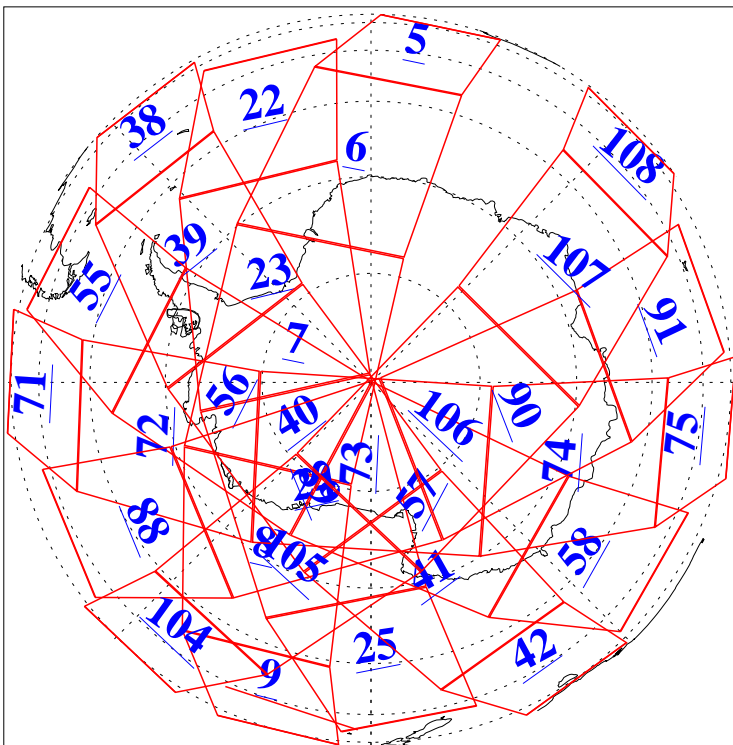

L1B Availability
AMSU Granules: 240
HSB Granules: 0
AIRS Granules: 240

14 Dec 2018
DoY 348
Aqua Day 6068
Granules: 1 to 120

Granules: 121 to 240

Legend: AMSU Available, HSB Available, AIRS Available

L1B Availability
AMSU Granules: 240
HSB Granules: 0
AIRS Granules: 240

14 Dec 2018
DoY 348
Aqua Day 6068

Ascending Granules

Descending Granules

Legend: AMSU Available, HSB Available, AIRS Available

L1B Availability
 AMSU Granules: 240
 HSB Granules: 0
 AIRS Granules: 240

14 Dec 2018
 DoY 348
 Aqua Day 6068

Northern Hemisphere Granules

Southern Hemisphere Granules

Legend: AMSU Available, HSB Available, AIRS Available