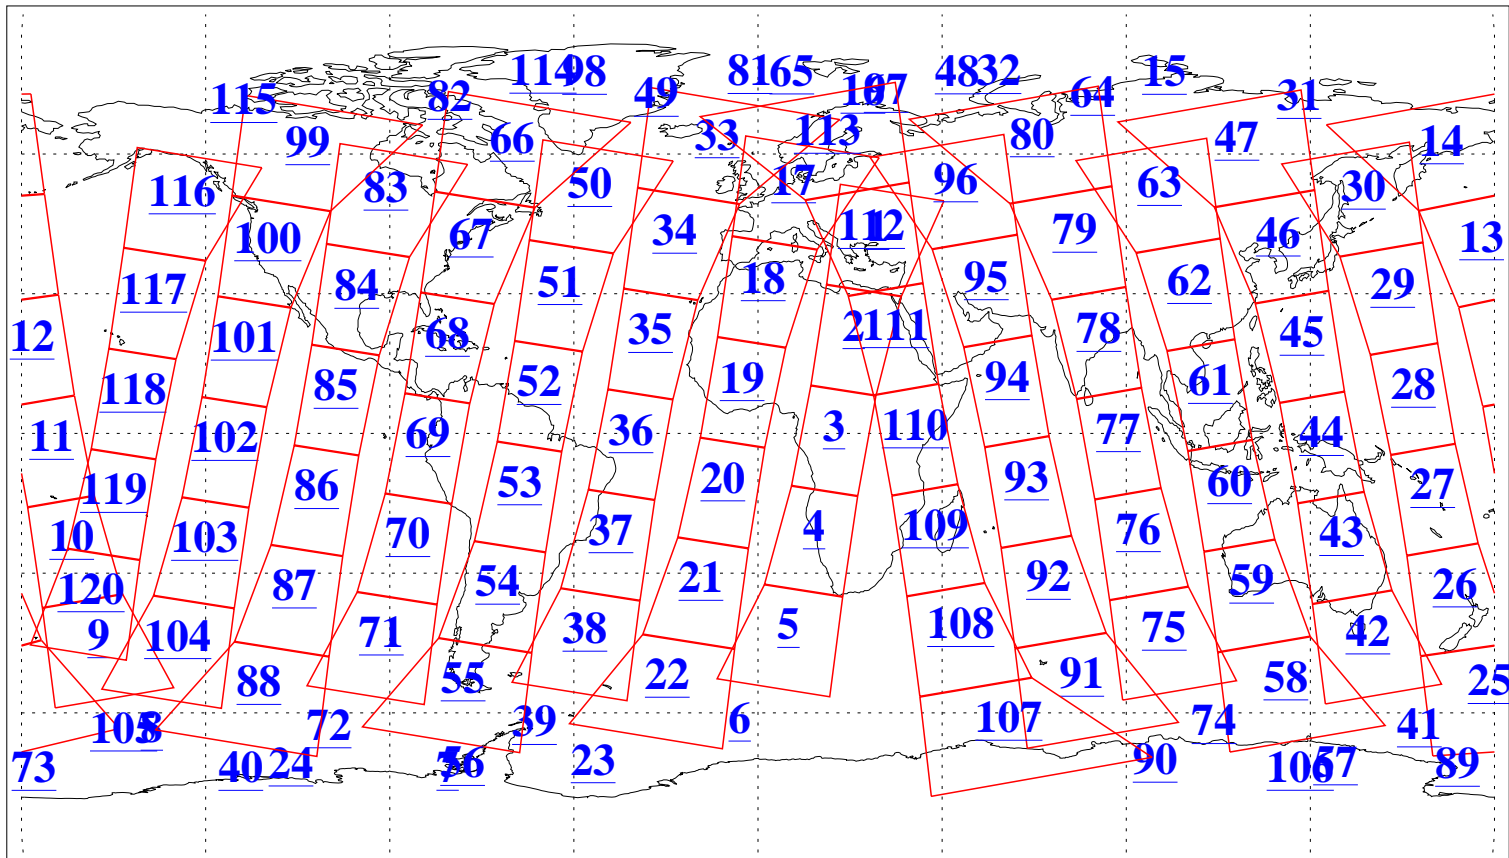

L1B Availability
AMSU Granules: 240
HSB Granules: 0
AIRS Granules: 240

14 Dec 2018
DoY 348
Aqua Day 6068
Granules: 1 to 120

Granules: 121 to 240

Legend: AMSU Available, HSB Available, AIRS Available

L1B Availability
AMSU Granules: 240
HSB Granules: 0
AIRS Granules: 240

14 Dec 2018
DoY 348
Aqua Day 6068

Ascending Granules

Descending Granules

Legend: AMSU Available, HSB Available, AIRS Available

L1B Availability
 AMSU Granules: 240
 HSB Granules: 0
 AIRS Granules: 240

14 Dec 2018
 DoY 348
 Aqua Day 6068

Northern Hemisphere Granules

Southern Hemisphere Granules

Legend: AMSU Available, HSB Available, AIRS Available