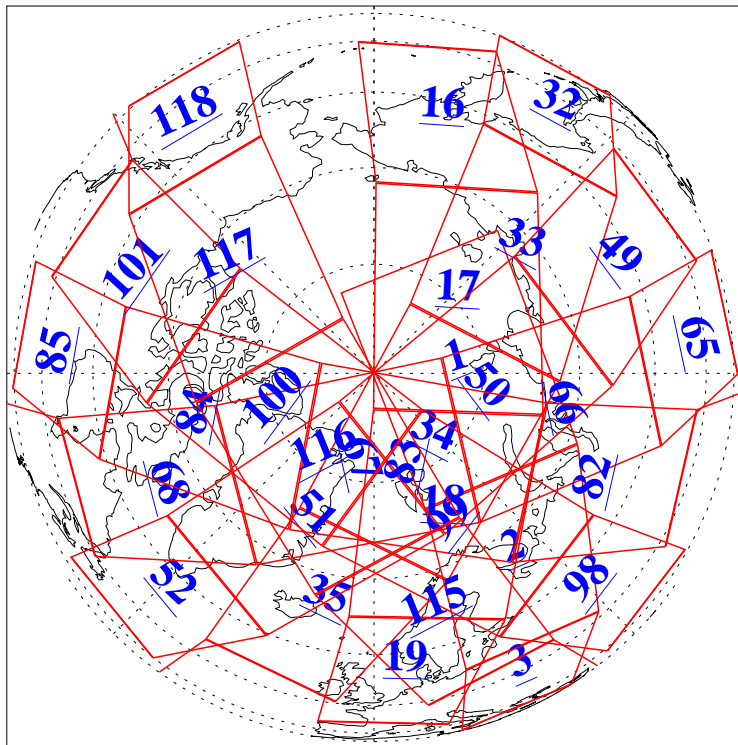

L1B Availability
AMSU Granules: 240
HSB Granules: 0
AIRS Granules: 240

12 Dec 2018
DoY 346
Aqua Day 6066
Granules: 1 to 120

Granules: 121 to 240

Legend: AMSU Available, HSB Available, AIRS Available

L1B Availability
AMSU Granules: 240
HSB Granules: 0
AIRS Granules: 240

12 Dec 2018
DoY 346
Aqua Day 6066
Ascending Granules

Descending Granules

Legend: AMSU Available, HSB Available, AIRS Available

L1B Availability
 AMSU Granules: 240
 HSB Granules: 0
 AIRS Granules: 240

12 Dec 2018
 DoY 346
 Aqua Day 6066

Northern Hemisphere Granules

Southern Hemisphere Granules

Legend: AMSU Available, HSB Available, AIRS Available