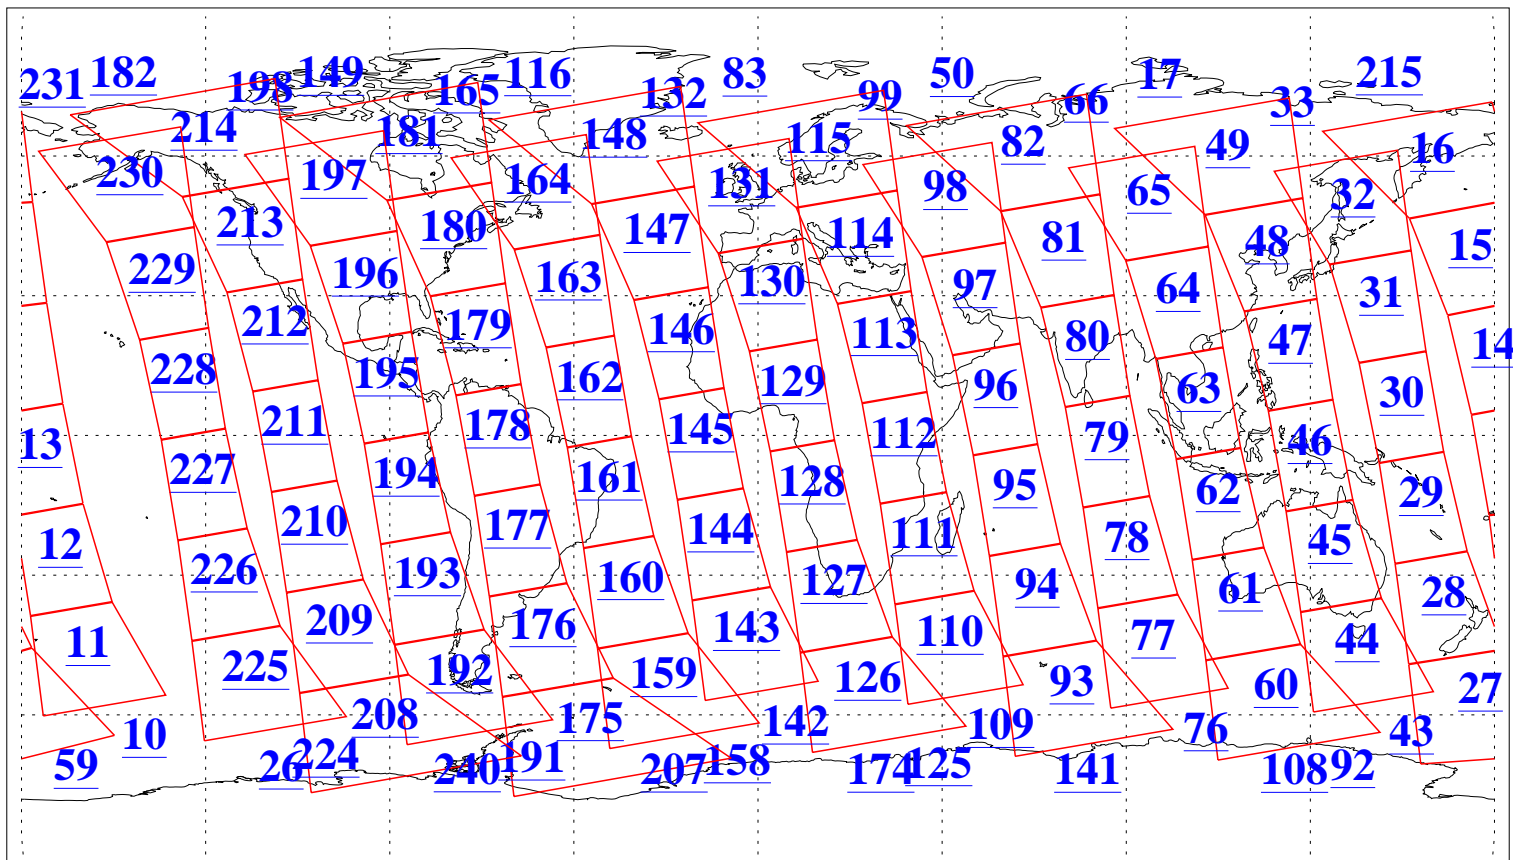

L1B Availability
AMSU Granules: 240
HSB Granules: 0
AIRS Granules: 240

12 Dec 2018
DoY 346
Aqua Day 6066
Granules: 1 to 120

Granules: 121 to 240

Legend: AMSU Available, HSB Available, AIRS Available

L1B Availability
AMSU Granules: 240
HSB Granules: 0
AIRS Granules: 240

12 Dec 2018
DoY 346
Aqua Day 6066
Ascending Granules

Descending Granules

Legend: AMSU Available, HSB Available, AIRS Available

L1B Availability
 AMSU Granules: 240
 HSB Granules: 0
 AIRS Granules: 240

12 Dec 2018
 DoY 346
 Aqua Day 6066

Northern Hemisphere Granules

Southern Hemisphere Granules

Legend: AMSU Available, HSB Available, AIRS Available