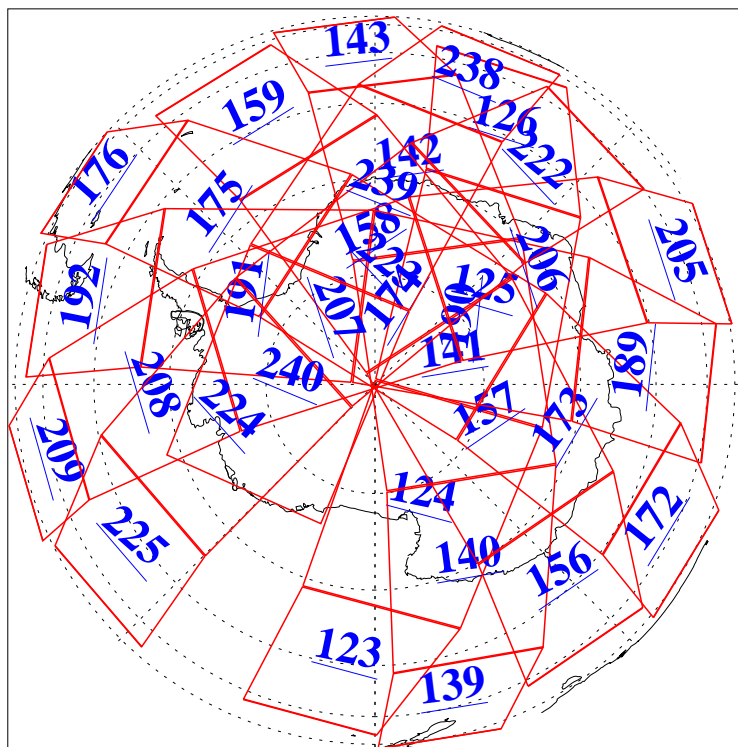

L1B Availability
AMSU Granules: 240
HSB Granules: 0
AIRS Granules: 240

12 Dec 2018
DoY 346
Aqua Day 6066
Granules: 1 to 120

Granules: 121 to 240

Legend: AMSU Available, HSB Available, AIRS Available

L1B Availability
AMSU Granules: 240
HSB Granules: 0
AIRS Granules: 240

12 Dec 2018
DoY 346
Aqua Day 6066
Ascending Granules

Descending Granules

Legend: AMSU Available, HSB Available, AIRS Available

L1B Availability
 AMSU Granules: 240
 HSB Granules: 0
 AIRS Granules: 240

12 Dec 2018
 DoY 346
 Aqua Day 6066

Northern Hemisphere Granules

Southern Hemisphere Granules

Legend: AMSU Available, HSB Available, AIRS Available