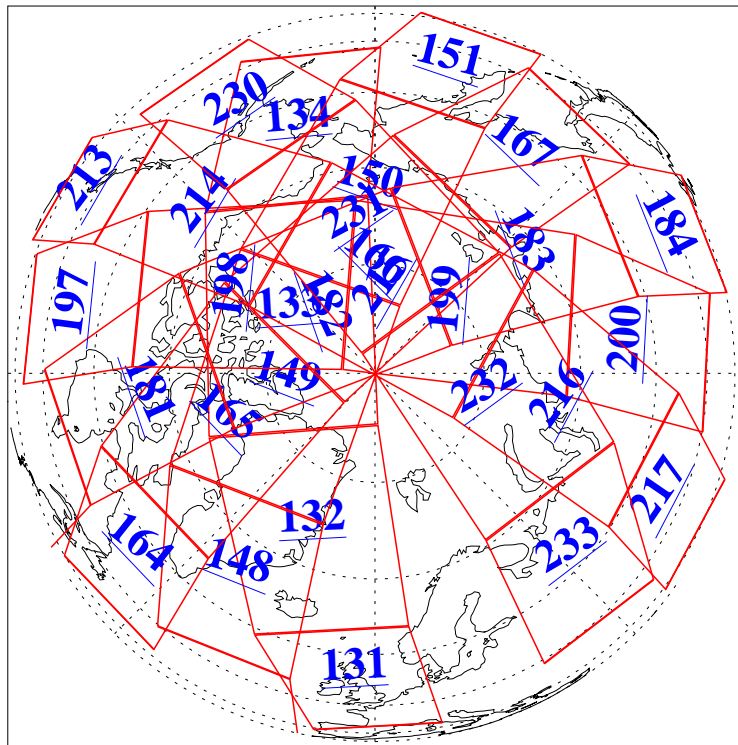

12 Dec 2018
DoY 346
Aqua Day 6066
Ascending Granules

Descending Granules

Legend: AMSU Available, HSB Available, AIRS Available

L1B Availability
 AMSU Granules: 240
 HSB Granules: 0
 AIRS Granules: 240

12 Dec 2018
 DoY 346
 Aqua Day 6066

Northern Hemisphere Granules

Southern Hemisphere Granules

Legend: AMSU Available, HSB Available, AIRS Available