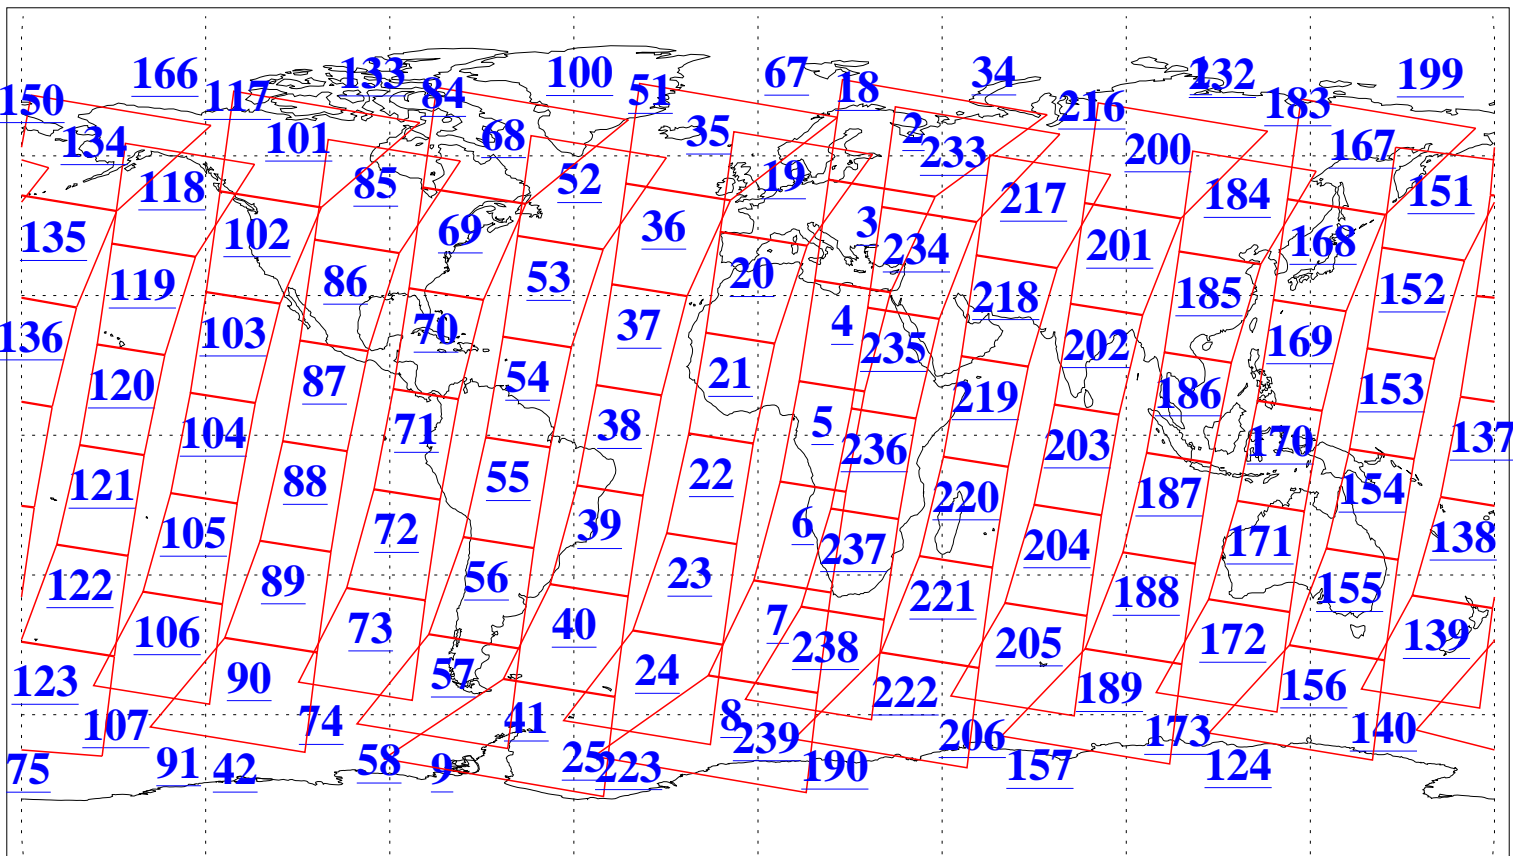

L1B Availability
AMSU Granules: 240
HSB Granules: 0
AIRS Granules: 240

12 Dec 2018
DoY 346
Aqua Day 6066
Granules: 1 to 120

Granules: 121 to 240

Legend: AMSU Available, HSB Available, AIRS Available

L1B Availability
AMSU Granules: 240
HSB Granules: 0
AIRS Granules: 240

12 Dec 2018
DoY 346
Aqua Day 6066
Ascending Granules

Descending Granules

Legend: AMSU Available, HSB Available, AIRS Available

L1B Availability
 AMSU Granules: 240
 HSB Granules: 0
 AIRS Granules: 240

12 Dec 2018
 DoY 346
 Aqua Day 6066

Northern Hemisphere Granules

Southern Hemisphere Granules

Legend: AMSU Available, HSB Available, AIRS Available