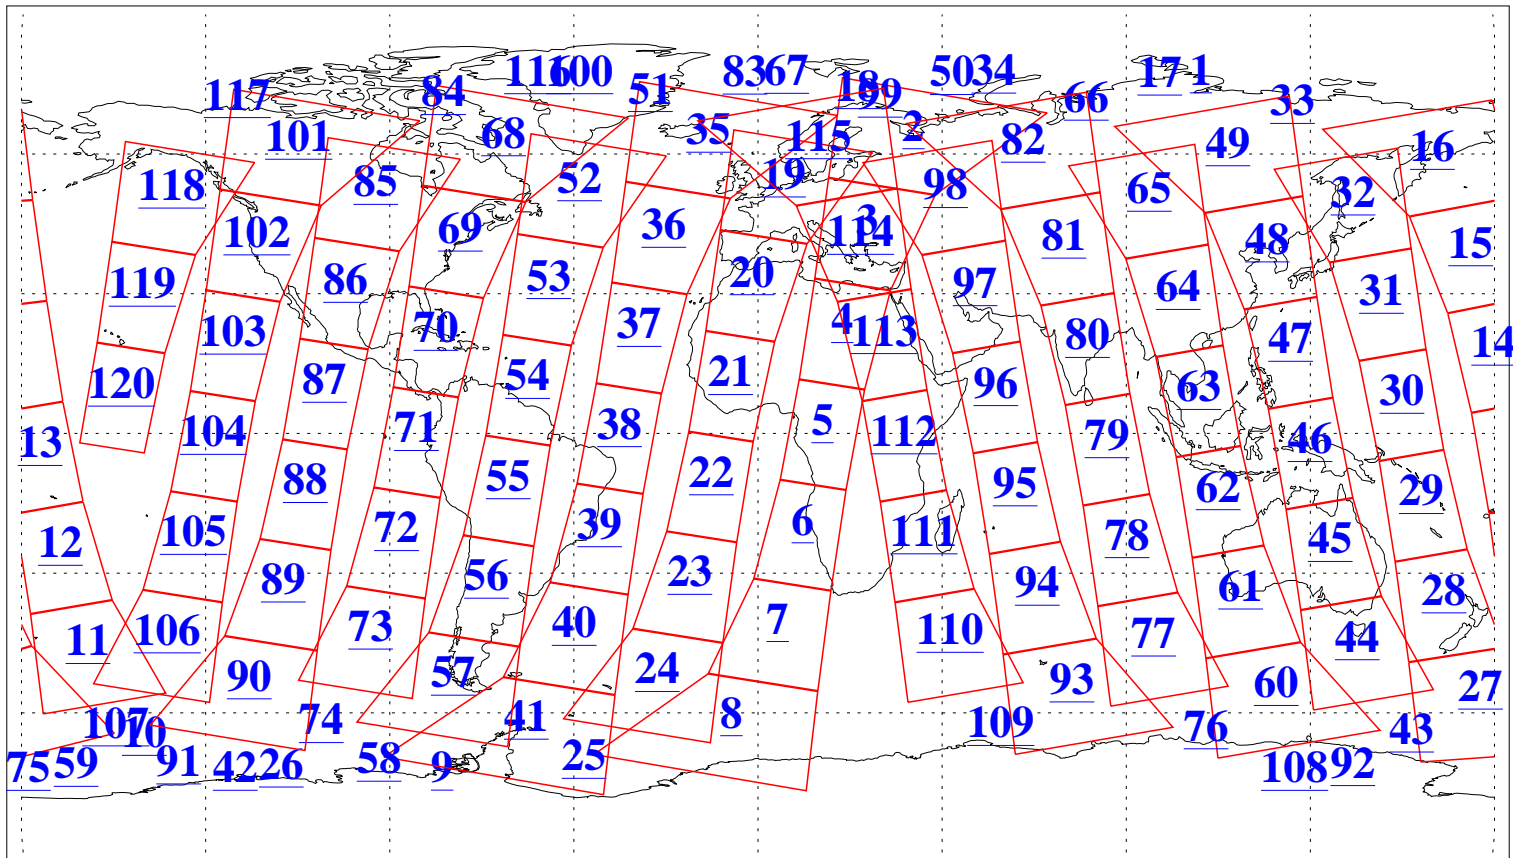

L1B Availability
AMSU Granules: 240
HSB Granules: 0
AIRS Granules: 240

12 Dec 2018
DoY 346
Aqua Day 6066
Granules: 1 to 120

Granules: 121 to 240

Legend: AMSU Available, HSB Available, AIRS Available

L1B Availability
AMSU Granules: 240
HSB Granules: 0
AIRS Granules: 240

12 Dec 2018
DoY 346
Aqua Day 6066
Ascending Granules

Descending Granules

Legend: AMSU Available, HSB Available, AIRS Available

L1B Availability
 AMSU Granules: 240
 HSB Granules: 0
 AIRS Granules: 240

12 Dec 2018
 DoY 346
 Aqua Day 6066

Northern Hemisphere Granules

Southern Hemisphere Granules

Legend: AMSU Available, HSB Available, AIRS Available