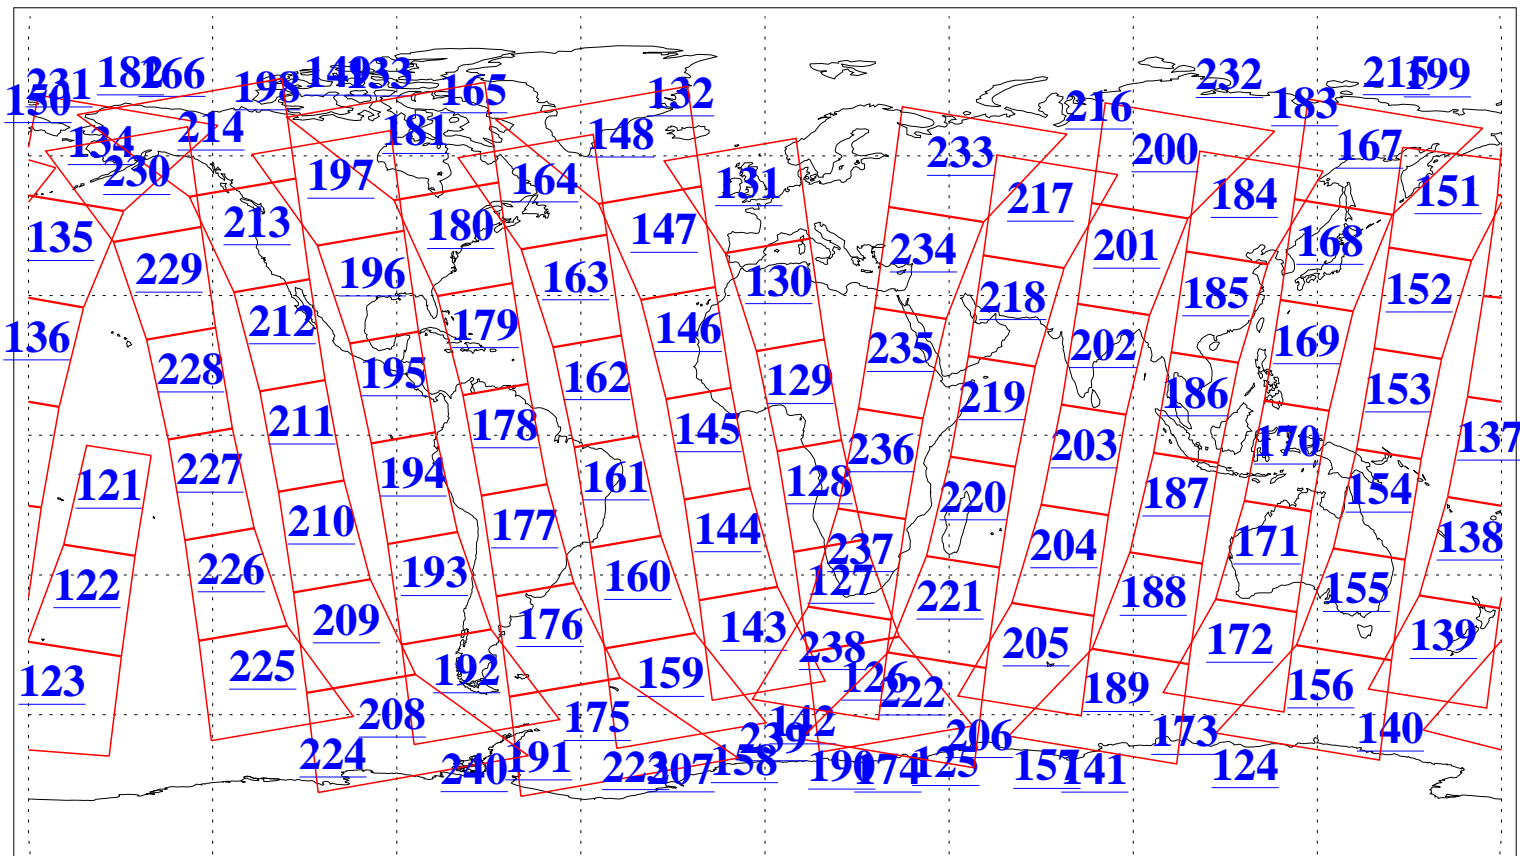

L1B Availability
AMSU Granules: 240
HSB Granules: 0
AIRS Granules: 240

12 Dec 2018
DoY 346
Aqua Day 6066
Granules: 1 to 120

Granules: 121 to 240

Legend: AMSU Available, HSB Available, AIRS Available

L1B Availability
AMSU Granules: 240
HSB Granules: 0
AIRS Granules: 240

12 Dec 2018
DoY 346
Aqua Day 6066
Ascending Granules

Descending Granules

Legend: AMSU Available, HSB Available, AIRS Available

L1B Availability
 AMSU Granules: 240
 HSB Granules: 0
 AIRS Granules: 240

12 Dec 2018
 DoY 346
 Aqua Day 6066

Northern Hemisphere Granules

Southern Hemisphere Granules

Legend: AMSU Available, HSB Available, AIRS Available