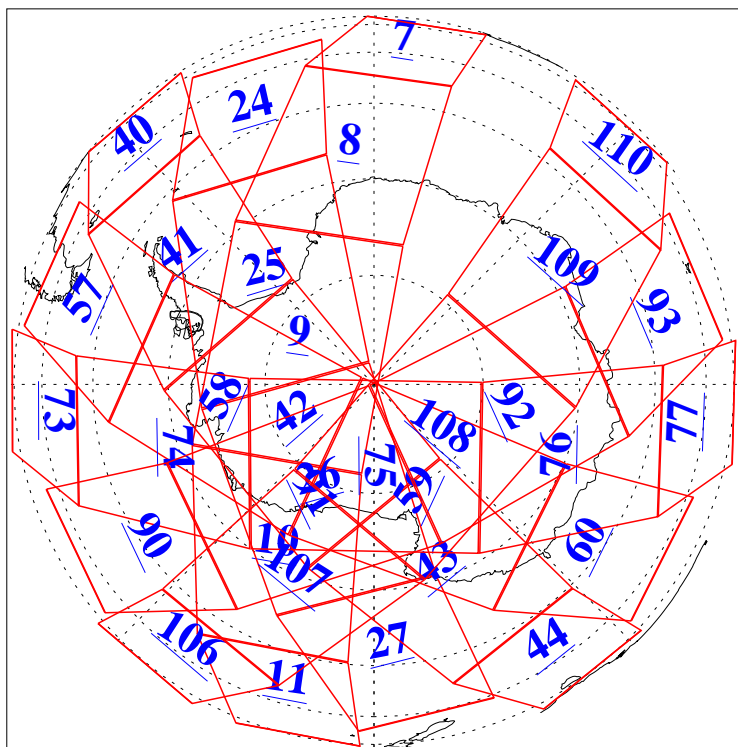

L1B Availability
AMSU Granules: 240
HSB Granules: 0
AIRS Granules: 240

12 Dec 2018
DoY 346
Aqua Day 6066
Granules: 1 to 120

Granules: 121 to 240

Legend: AMSU Available, HSB Available, AIRS Available

L1B Availability
AMSU Granules: 240
HSB Granules: 0
AIRS Granules: 240

12 Dec 2018
DoY 346
Aqua Day 6066
Ascending Granules

Descending Granules

Legend: AMSU Available, HSB Available, AIRS Available

L1B Availability
 AMSU Granules: 240
 HSB Granules: 0
 AIRS Granules: 240

12 Dec 2018
 DoY 346
 Aqua Day 6066

Northern Hemisphere Granules

Southern Hemisphere Granules

Legend: AMSU Available, HSB Available, AIRS Available