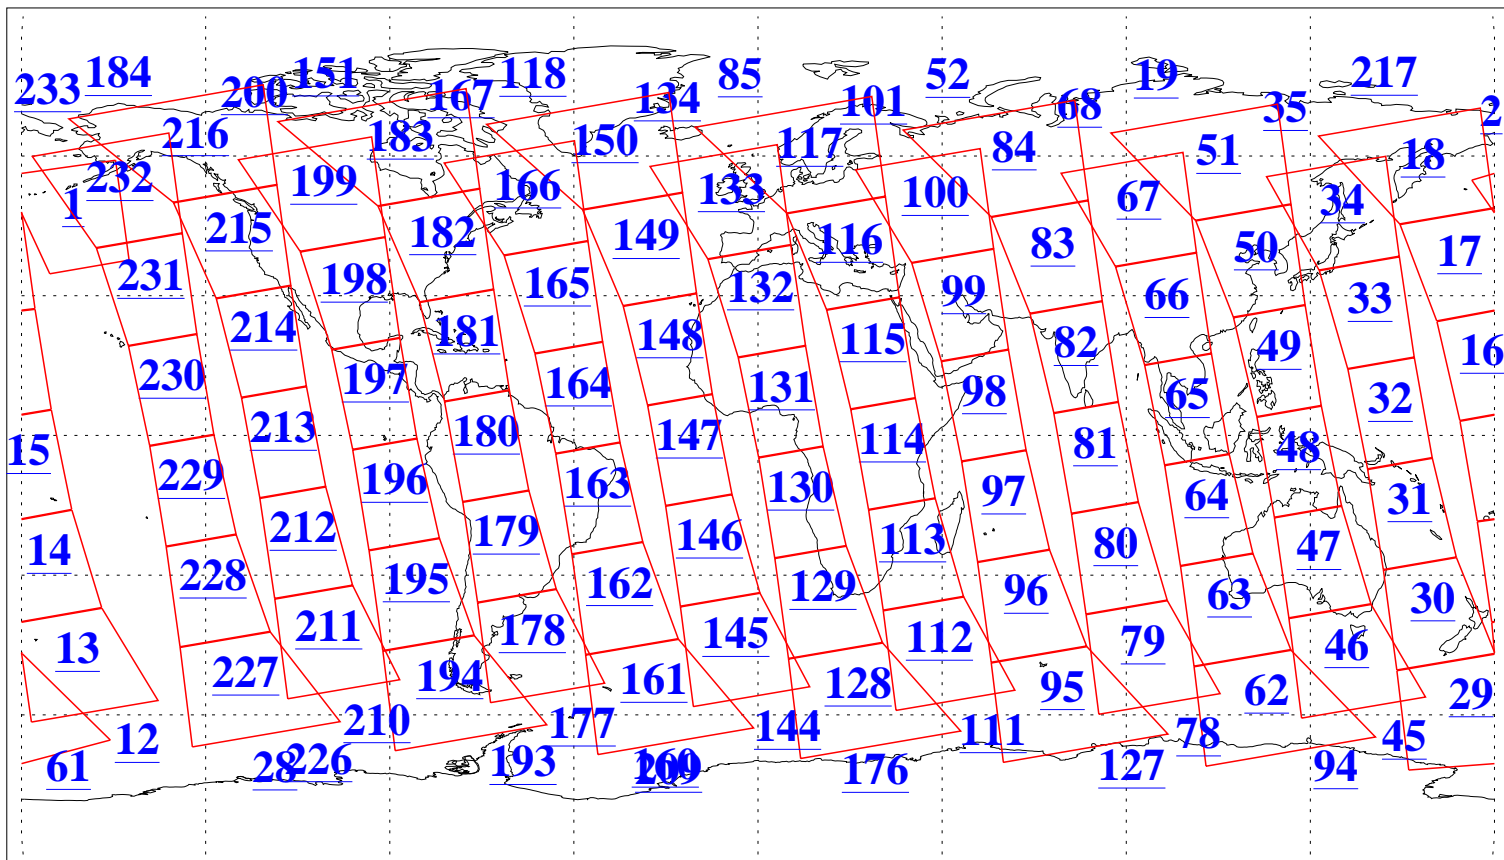

L1B Availability
AMSU Granules: 240
HSB Granules: 0
AIRS Granules: 240

10 Dec 2018
DoY 344
Aqua Day 6064
Granules: 1 to 120

Granules: 121 to 240

Legend: AMSU Available, HSB Available, AIRS Available

L1B Availability
AMSU Granules: 240
HSB Granules: 0
AIRS Granules: 240

10 Dec 2018
DoY 344
Aqua Day 6064
Ascending Granules

Descending Granules

Legend: AMSU Available, HSB Available, AIRS Available

L1B Availability
 AMSU Granules: 240
 HSB Granules: 0
 AIRS Granules: 240

10 Dec 2018
 DoY 344
 Aqua Day 6064

Northern Hemisphere Granules

Southern Hemisphere Granules

Legend: AMSU Available, HSB Available, AIRS Available