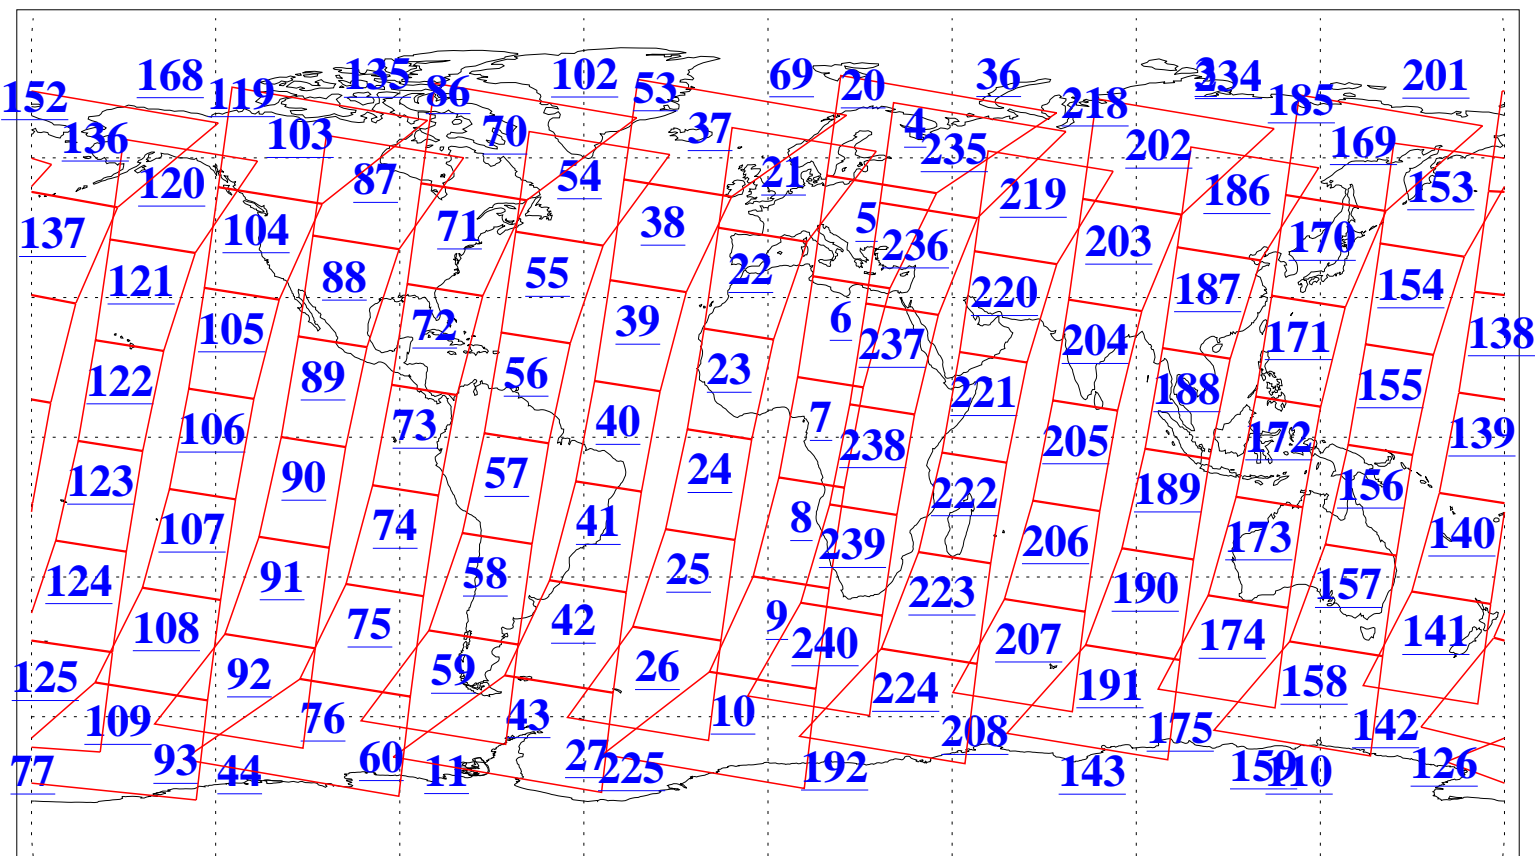

L1B Availability
AMSU Granules: 240
HSB Granules: 0
AIRS Granules: 240

10 Dec 2018
DoY 344
Aqua Day 6064
Granules: 1 to 120

Granules: 121 to 240

Legend: AMSU Available, HSB Available, AIRS Available

L1B Availability
AMSU Granules: 240
HSB Granules: 0
AIRS Granules: 240

10 Dec 2018
DoY 344
Aqua Day 6064
Ascending Granules

Descending Granules

Legend: AMSU Available, HSB Available, AIRS Available

L1B Availability
 AMSU Granules: 240
 HSB Granules: 0
 AIRS Granules: 240

10 Dec 2018
 DoY 344
 Aqua Day 6064