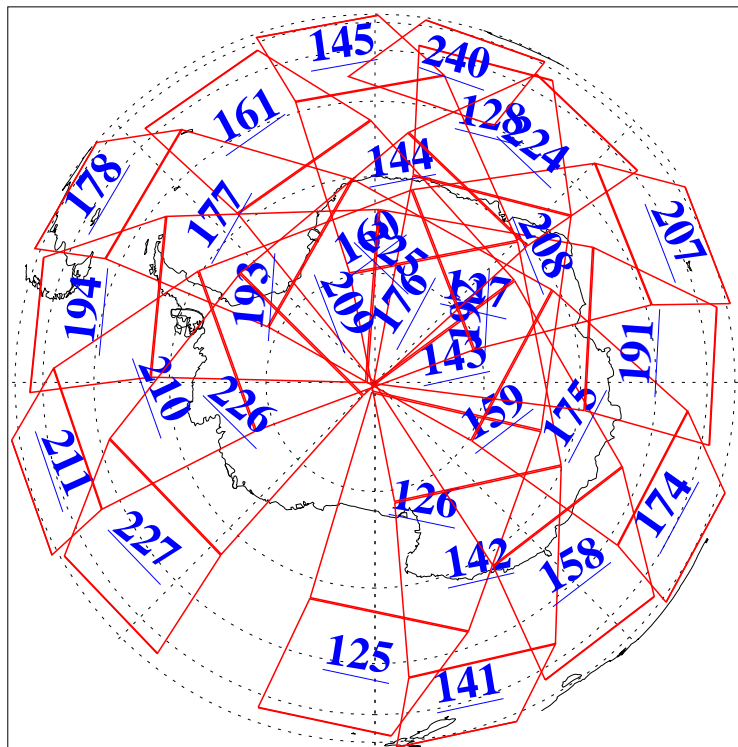

L1B Availability
AMSU Granules: 240
HSB Granules: 0
AIRS Granules: 240

10 Dec 2018
DoY 344
Aqua Day 6064
Granules: 1 to 120

Granules: 121 to 240

Legend: AMSU Available, HSB Available, AIRS Available

L1B Availability
AMSU Granules: 240
HSB Granules: 0
AIRS Granules: 240

10 Dec 2018
DoY 344
Aqua Day 6064
Ascending Granules

Descending Granules

Legend: AMSU Available, HSB Available, AIRS Available

L1B Availability
 AMSU Granules: 240
 HSB Granules: 0
 AIRS Granules: 240

10 Dec 2018
 DoY 344
 Aqua Day 6064

Northern Hemisphere Granules

Southern Hemisphere Granules

Legend: AMSU Available, HSB Available, AIRS Available