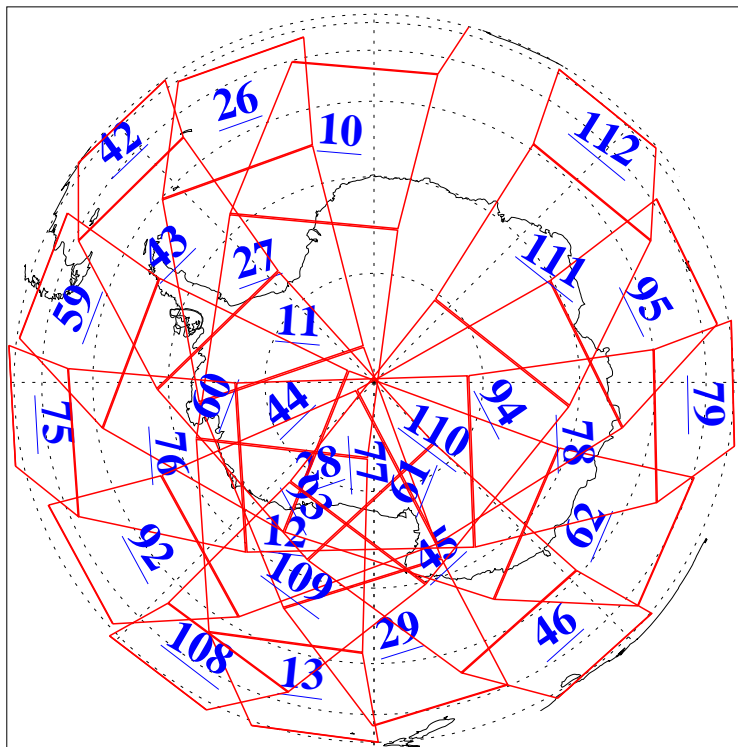

L1B Availability
AMSU Granules: 240
HSB Granules: 0
AIRS Granules: 240

10 Dec 2018
DoY 344
Aqua Day 6064
Granules: 1 to 120

Granules: 121 to 240

Legend: AMSU Available, HSB Available, AIRS Available

L1B Availability
AMSU Granules: 240
HSB Granules: 0
AIRS Granules: 240

10 Dec 2018
DoY 344
Aqua Day 6064
Ascending Granules

Descending Granules

Legend: AMSU Available, HSB Available, AIRS Available

L1B Availability
 AMSU Granules: 240
 HSB Granules: 0
 AIRS Granules: 240

10 Dec 2018
 DoY 344
 Aqua Day 6064

Northern Hemisphere Granules

Southern Hemisphere Granules

Legend: AMSU Available, HSB Available, AIRS Available