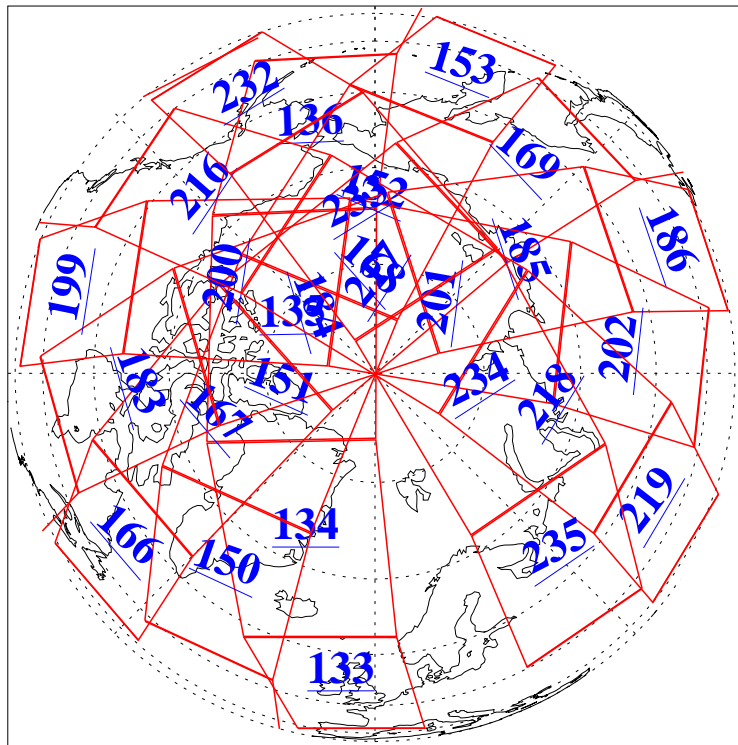

10 Dec 2018
DoY 344
Aqua Day 6064
Ascending Granules

Descending Granules

Legend: AMSU Available, HSB Available, AIRS Available

L1B Availability
 AMSU Granules: 240
 HSB Granules: 0
 AIRS Granules: 240

10 Dec 2018
 DoY 344
 Aqua Day 6064

Northern Hemisphere Granules

Southern Hemisphere Granules

Legend: AMSU Available, HSB Available, AIRS Available