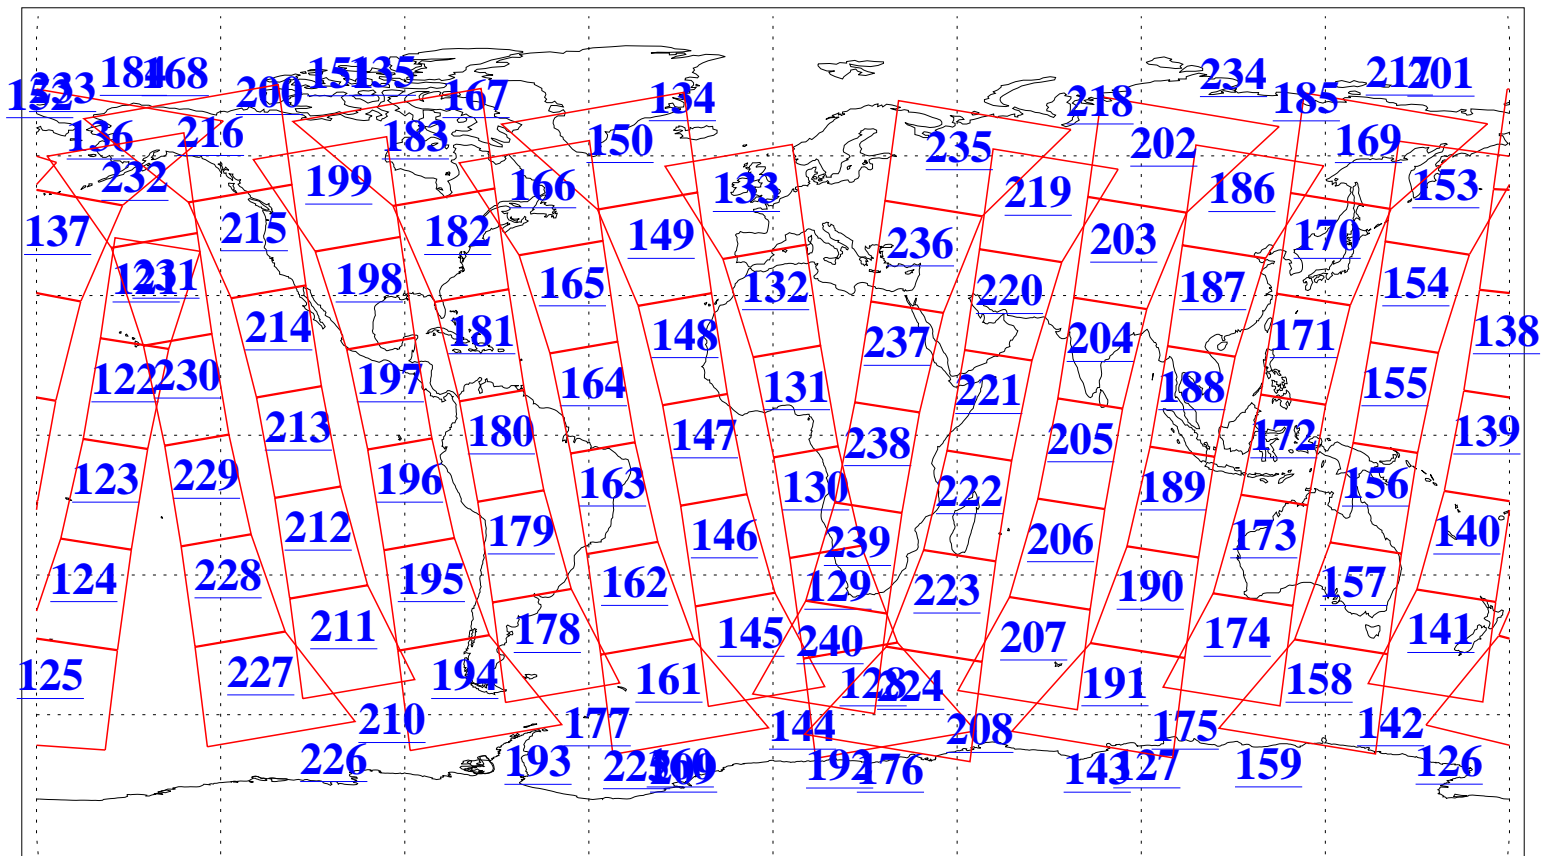

L1B Availability
AMSU Granules: 240
HSB Granules: 0
AIRS Granules: 240

10 Dec 2018
DoY 344
Aqua Day 6064
Granules: 1 to 120

Granules: 121 to 240

Legend: AMSU Available, HSB Available, AIRS Available

L1B Availability
AMSU Granules: 240
HSB Granules: 0
AIRS Granules: 240

10 Dec 2018
DoY 344
Aqua Day 6064
Ascending Granules

Descending Granules

Legend: AMSU Available, HSB Available, AIRS Available

L1B Availability
 AMSU Granules: 240
 HSB Granules: 0
 AIRS Granules: 240

10 Dec 2018
 DoY 344
 Aqua Day 6064

Northern Hemisphere Granules

Southern Hemisphere Granules

Legend: AMSU Available, HSB Available, AIRS Available