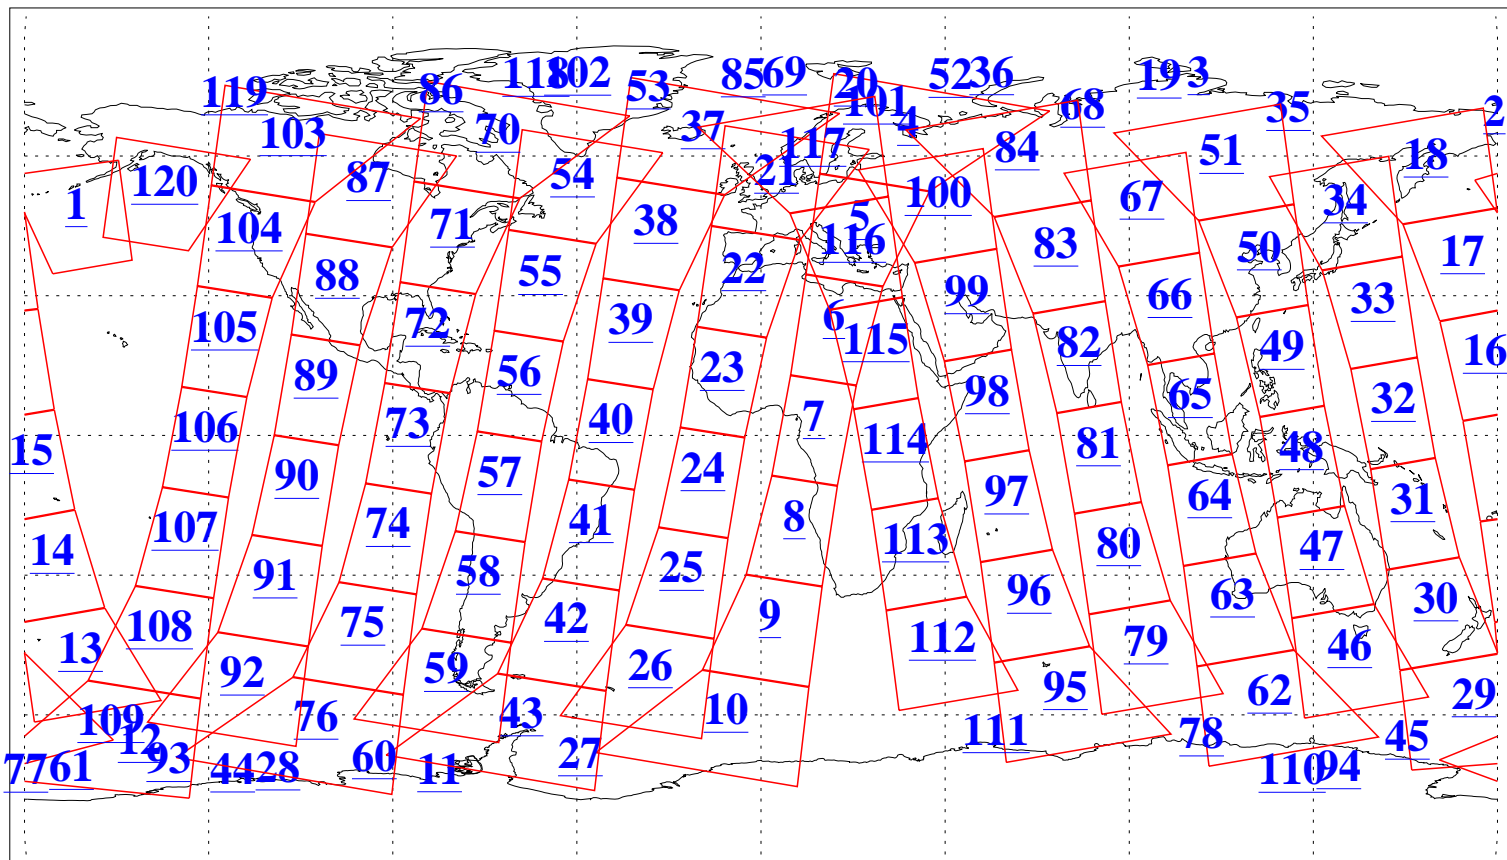

L1B Availability
AMSU Granules: 240
HSB Granules: 0
AIRS Granules: 240

10 Dec 2018
DoY 344
Aqua Day 6064
Granules: 1 to 120

Granules: 121 to 240

Legend: AMSU Available, HSB Available, AIRS Available

L1B Availability
AMSU Granules: 240
HSB Granules: 0
AIRS Granules: 240

10 Dec 2018
DoY 344
Aqua Day 6064
Ascending Granules

Descending Granules

Legend: AMSU Available, HSB Available, AIRS Available

L1B Availability
 AMSU Granules: 240
 HSB Granules: 0
 AIRS Granules: 240

10 Dec 2018
 DoY 344
 Aqua Day 6064

Northern Hemisphere Granules

Southern Hemisphere Granules

Legend: AMSU Available, HSB Available, AIRS Available