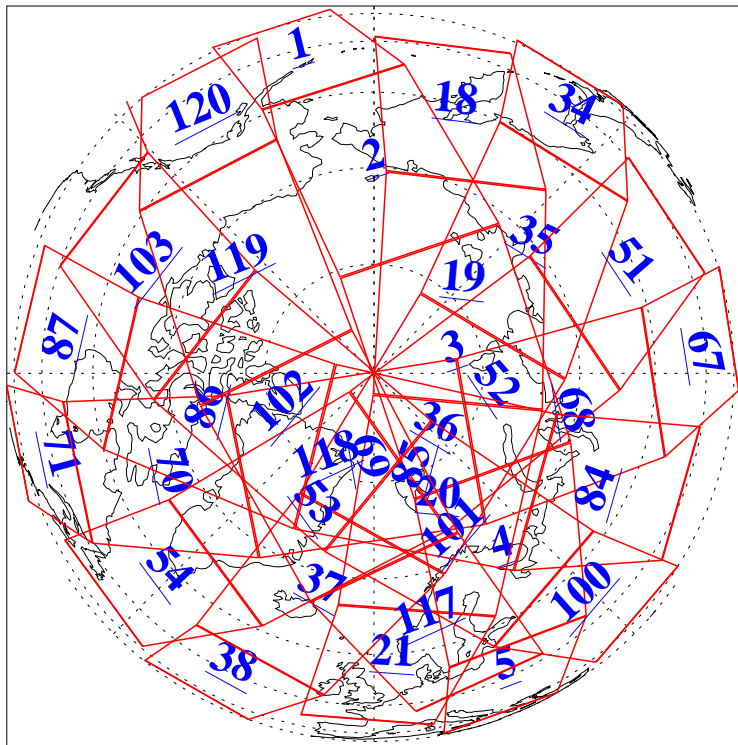

L1B Availability
AMSU Granules: 240
HSB Granules: 0
AIRS Granules: 240

10 Dec 2018
DoY 344
Aqua Day 6064
Granules: 1 to 120

Granules: 121 to 240

Legend: AMSU Available, HSB Available, AIRS Available

L1B Availability
AMSU Granules: 240
HSB Granules: 0
AIRS Granules: 240

10 Dec 2018
DoY 344
Aqua Day 6064
Ascending Granules

Descending Granules

Legend: AMSU Available, HSB Available, AIRS Available

L1B Availability
 AMSU Granules: 240
 HSB Granules: 0
 AIRS Granules: 240

10 Dec 2018
 DoY 344
 Aqua Day 6064

Northern Hemisphere Granules

Southern Hemisphere Granules

Legend: AMSU Available, HSB Available, AIRS Available