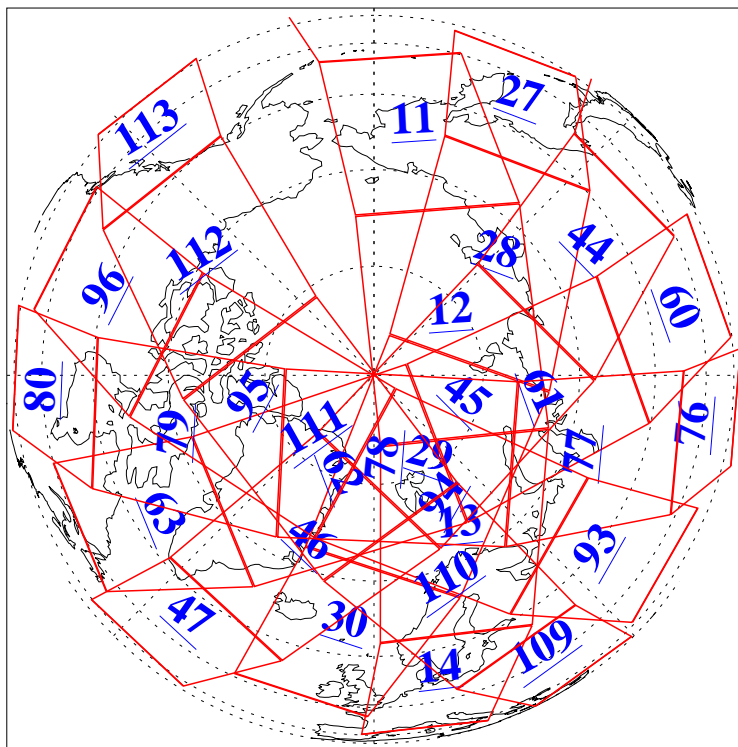

L1B Availability  
AMSU Granules: 240  
HSB Granules: 0  
AIRS Granules: 240

9 Dec 2018  
DoY 343  
Aqua Day 6063  
Granules: 1 to 120

Granules: 121 to 240

Legend: AMSU Available, HSB Available, AIRS Available

L1B Availability  
AMSU Granules: 240  
HSB Granules: 0  
AIRS Granules: 240

9 Dec 2018  
DoY 343  
Aqua Day 6063

Ascending Granules

Descending Granules

Legend: AMSU Available, HSB Available, AIRS Available

L1B Availability  
 AMSU Granules: 240  
 HSB Granules: 0  
 AIRS Granules: 240

9 Dec 2018  
 DoY 343  
 Aqua Day 6063

Northern Hemisphere Granules

Southern Hemisphere Granules

Legend: AMSU Available, HSB Available, AIRS Available