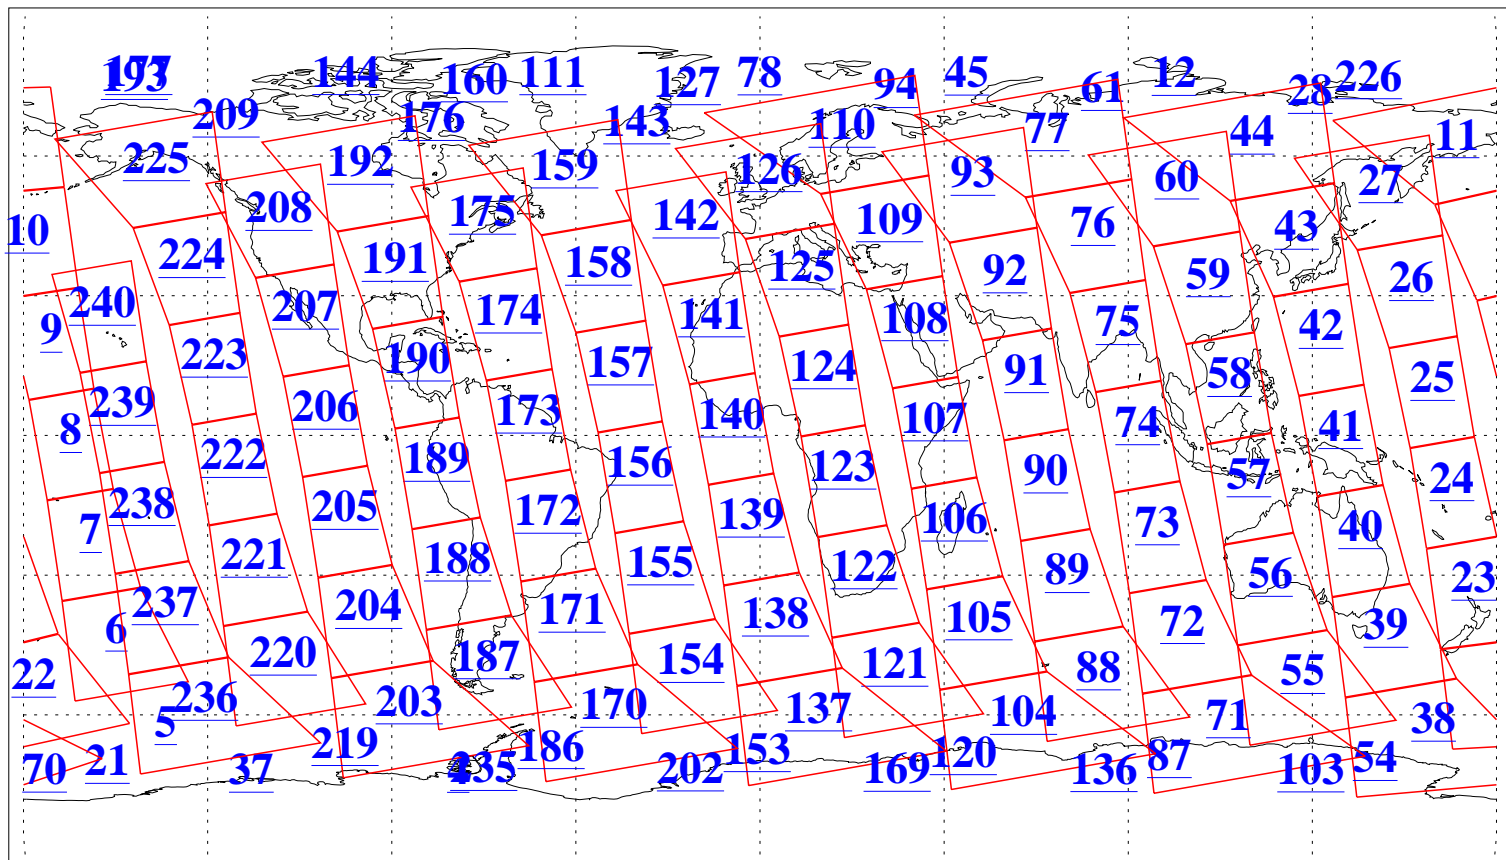

L1B Availability  
AMSU Granules: 240  
HSB Granules: 0  
AIRS Granules: 240

9 Dec 2018  
DoY 343  
Aqua Day 6063  
Granules: 1 to 120

Granules: 121 to 240

Legend: AMSU Available, HSB Available, AIRS Available

L1B Availability  
AMSU Granules: 240  
HSB Granules: 0  
AIRS Granules: 240

9 Dec 2018  
DoY 343  
Aqua Day 6063

Ascending Granules

Descending Granules

Legend: AMSU Available, HSB Available, AIRS Available

L1B Availability  
 AMSU Granules: 240  
 HSB Granules: 0  
 AIRS Granules: 240

9 Dec 2018  
 DoY 343  
 Aqua Day 6063

Northern Hemisphere Granules

Southern Hemisphere Granules

Legend: AMSU Available, HSB Available, AIRS Available