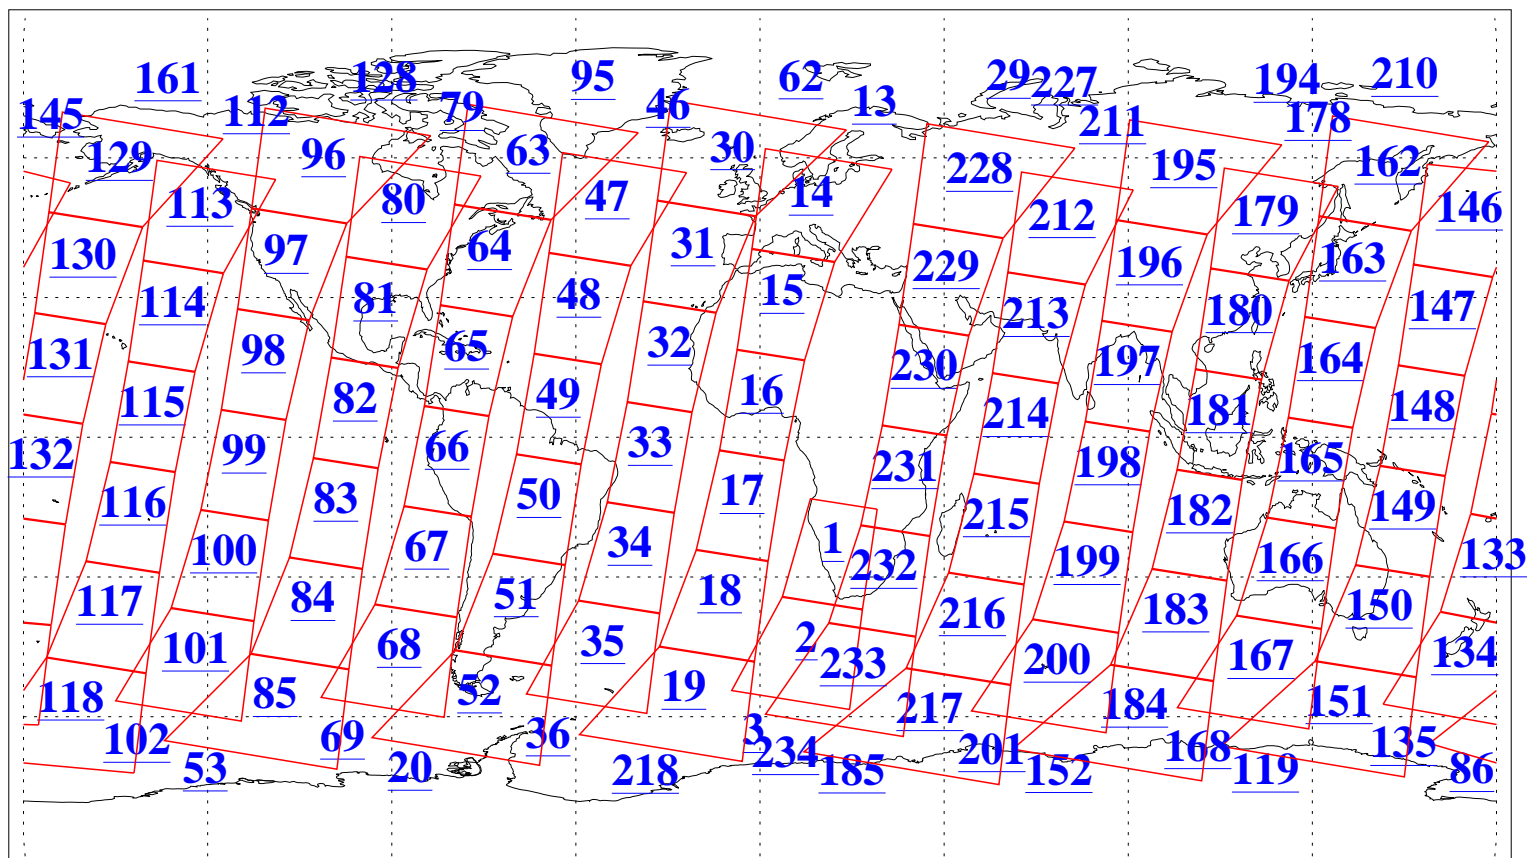

L1B Availability  
AMSU Granules: 240  
HSB Granules: 0  
AIRS Granules: 240

9 Dec 2018  
DoY 343  
Aqua Day 6063  
Granules: 1 to 120

Granules: 121 to 240

Legend: AMSU Available, HSB Available, AIRS Available

L1B Availability  
AMSU Granules: 240  
HSB Granules: 0  
AIRS Granules: 240

9 Dec 2018  
DoY 343  
Aqua Day 6063

Ascending Granules

Descending Granules

Legend: AMSU Available, HSB Available, AIRS Available

L1B Availability  
 AMSU Granules: 240  
 HSB Granules: 0  
 AIRS Granules: 240

9 Dec 2018  
 DoY 343  
 Aqua Day 6063

Northern Hemisphere Granules

Southern Hemisphere Granules

Legend: AMSU Available, HSB Available, AIRS Available