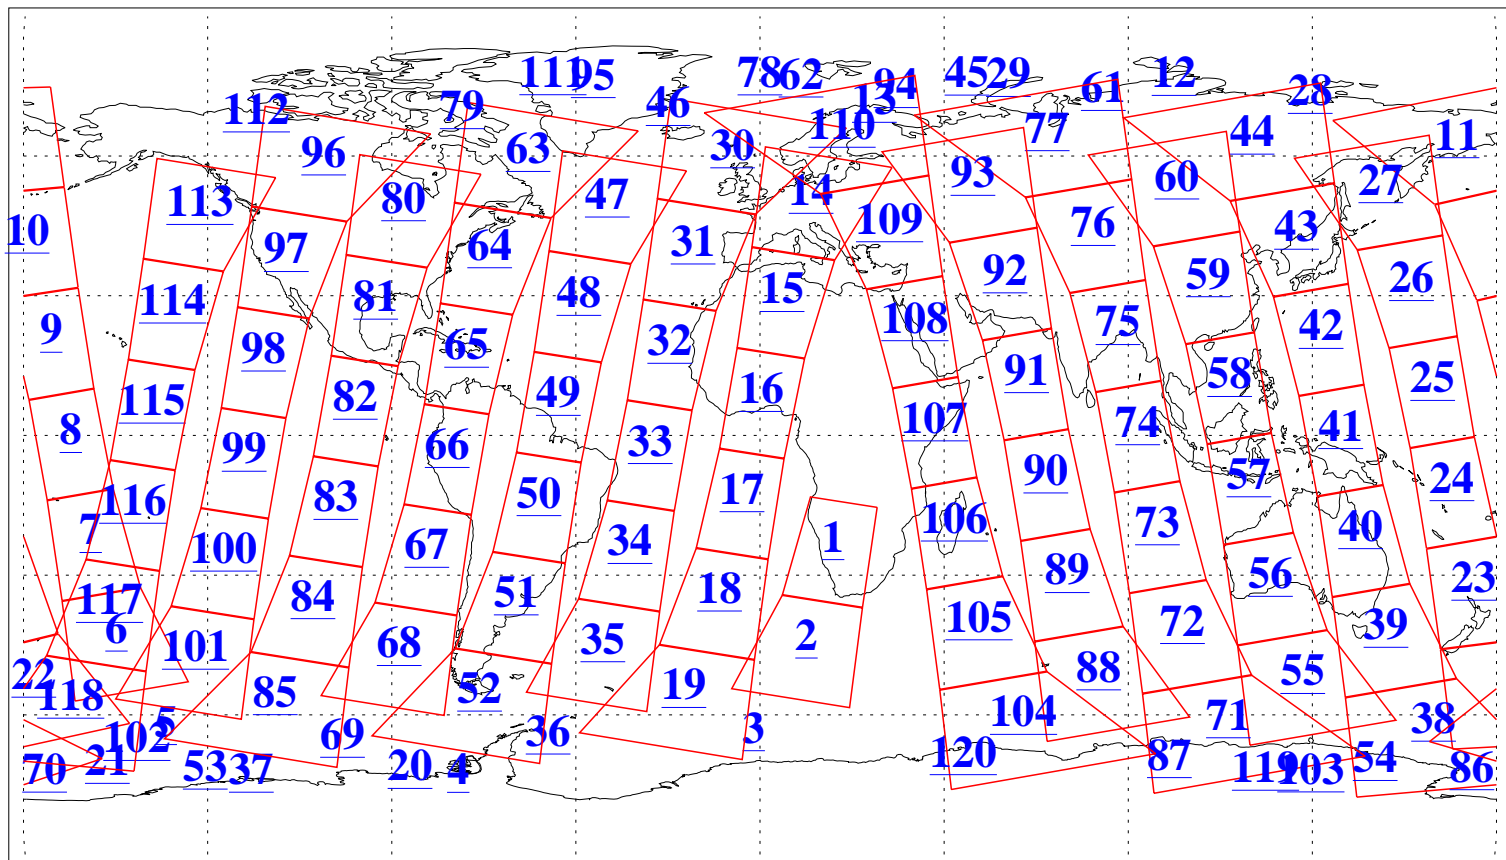

L1B Availability  
AMSU Granules: 240  
HSB Granules: 0  
AIRS Granules: 240

9 Dec 2018  
DoY 343  
Aqua Day 6063  
Granules: 1 to 120

Granules: 121 to 240

Legend: AMSU Available, HSB Available, AIRS Available

L1B Availability  
AMSU Granules: 240  
HSB Granules: 0  
AIRS Granules: 240

9 Dec 2018  
DoY 343  
Aqua Day 6063

Ascending Granules

Descending Granules

Legend: AMSU Available, HSB Available, AIRS Available

L1B Availability  
 AMSU Granules: 240  
 HSB Granules: 0  
 AIRS Granules: 240

9 Dec 2018  
 DoY 343  
 Aqua Day 6063

Northern Hemisphere Granules

Southern Hemisphere Granules

Legend: AMSU Available, HSB Available, AIRS Available