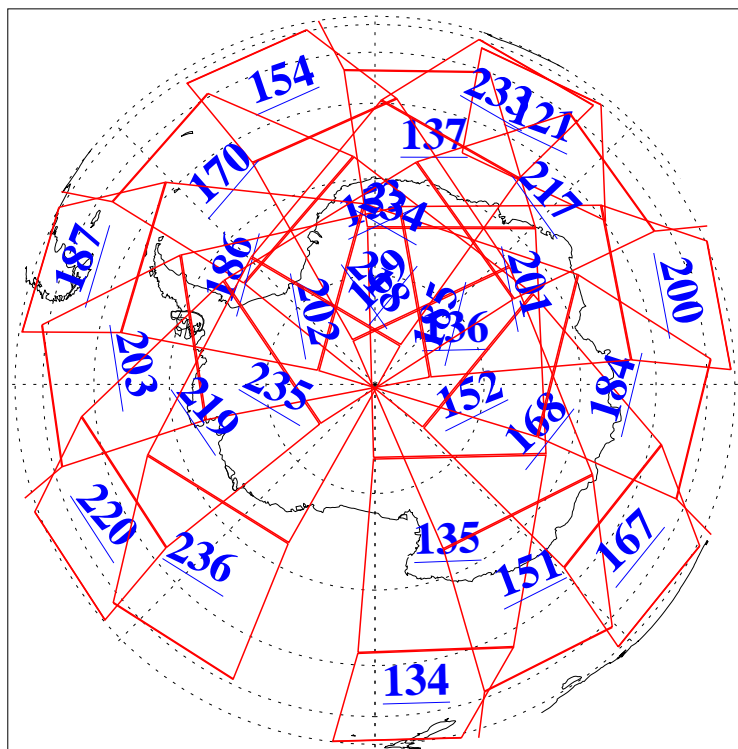

L1B Availability  
AMSU Granules: 240  
HSB Granules: 0  
AIRS Granules: 240

9 Dec 2018  
DoY 343  
Aqua Day 6063  
Granules: 1 to 120

Granules: 121 to 240

Legend: AMSU Available, HSB Available, AIRS Available

L1B Availability  
AMSU Granules: 240  
HSB Granules: 0  
AIRS Granules: 240

9 Dec 2018  
DoY 343  
Aqua Day 6063

Ascending Granules

Descending Granules

Legend: AMSU Available, HSB Available, AIRS Available

L1B Availability  
 AMSU Granules: 240  
 HSB Granules: 0  
 AIRS Granules: 240

9 Dec 2018  
 DoY 343  
 Aqua Day 6063

Northern Hemisphere Granules

Southern Hemisphere Granules

Legend: AMSU Available, HSB Available, AIRS Available