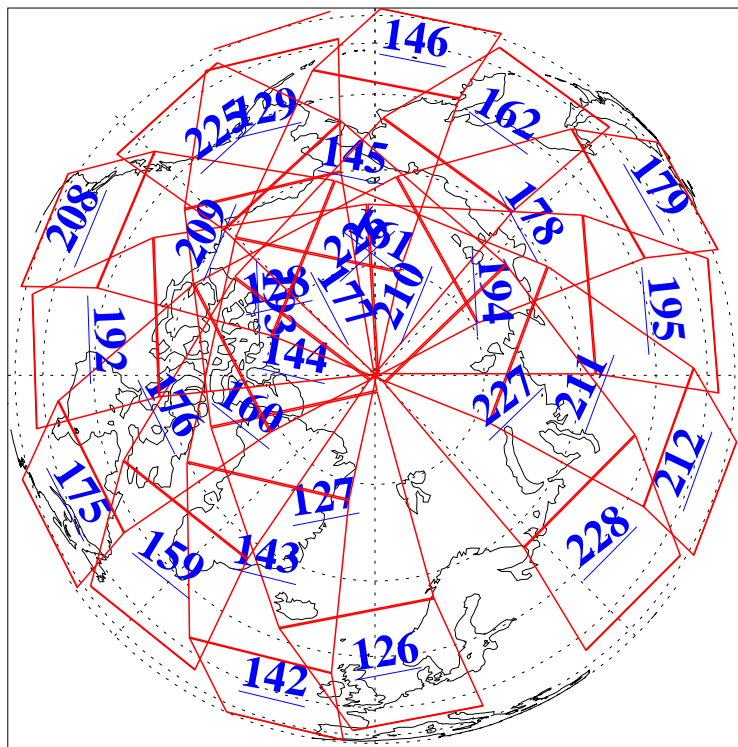

L1B Availability  
AMSU Granules: 240  
HSB Granules: 0  
AIRS Granules: 240

9 Dec 2018  
DoY 343  
Aqua Day 6063  
Granules: 1 to 120

Granules: 121 to 240

Legend: AMSU Available, HSB Available, AIRS Available

L1B Availability  
AMSU Granules: 240  
HSB Granules: 0  
AIRS Granules: 240

9 Dec 2018  
DoY 343  
Aqua Day 6063

Ascending Granules

Descending Granules

Legend: AMSU Available, HSB Available, AIRS Available

L1B Availability  
 AMSU Granules: 240  
 HSB Granules: 0  
 AIRS Granules: 240

9 Dec 2018  
 DoY 343  
 Aqua Day 6063

Northern Hemisphere Granules

Southern Hemisphere Granules

Legend: AMSU Available, HSB Available, AIRS Available