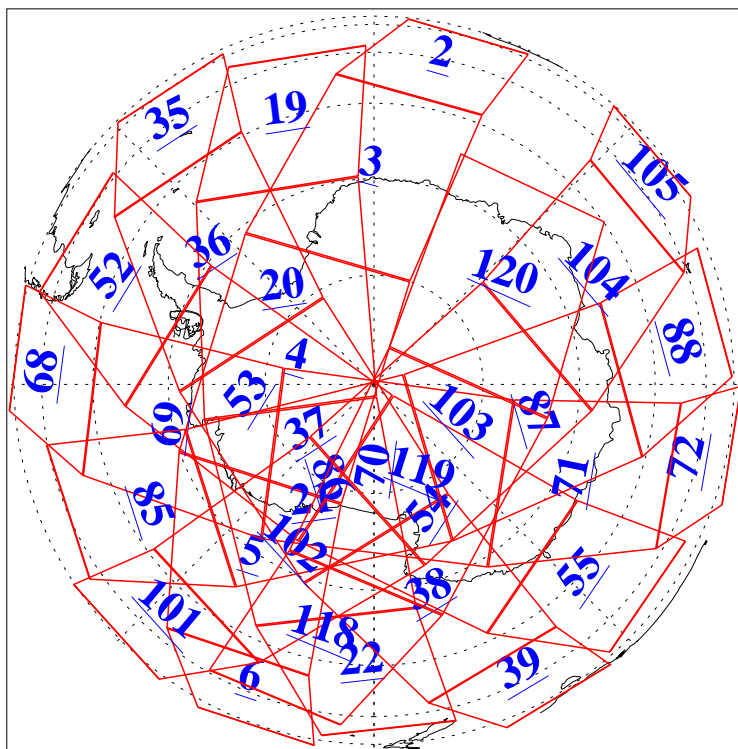

L1B Availability  
AMSU Granules: 240  
HSB Granules: 0  
AIRS Granules: 240

9 Dec 2018  
DoY 343  
Aqua Day 6063  
Granules: 1 to 120

Granules: 121 to 240

Legend: AMSU Available, HSB Available, AIRS Available

L1B Availability  
AMSU Granules: 240  
HSB Granules: 0  
AIRS Granules: 240

9 Dec 2018  
DoY 343  
Aqua Day 6063

Ascending Granules

Descending Granules

Legend: AMSU Available, HSB Available, AIRS Available

L1B Availability  
 AMSU Granules: 240  
 HSB Granules: 0  
 AIRS Granules: 240

9 Dec 2018  
 DoY 343  
 Aqua Day 6063

Northern Hemisphere Granules

Southern Hemisphere Granules

Legend: AMSU Available, HSB Available, AIRS Available