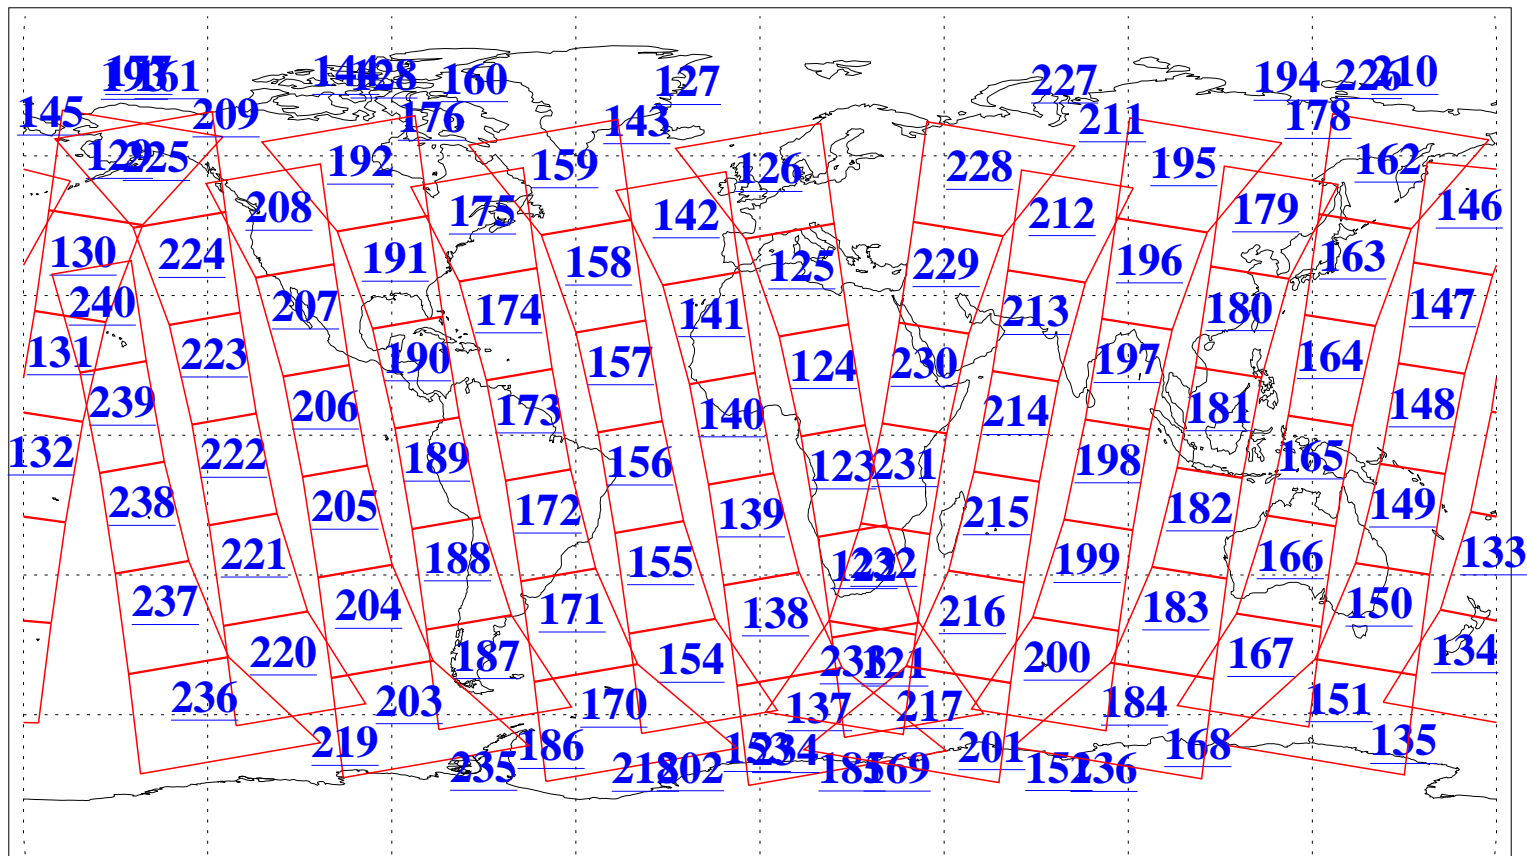

L1B Availability  
AMSU Granules: 240  
HSB Granules: 0  
AIRS Granules: 240

9 Dec 2018  
DoY 343  
Aqua Day 6063  
Granules: 1 to 120

Granules: 121 to 240

Legend: AMSU Available, HSB Available, AIRS Available

L1B Availability  
AMSU Granules: 240  
HSB Granules: 0  
AIRS Granules: 240

9 Dec 2018  
DoY 343  
Aqua Day 6063

Ascending Granules

Descending Granules

Legend: AMSU Available, HSB Available, AIRS Available

L1B Availability  
 AMSU Granules: 240  
 HSB Granules: 0  
 AIRS Granules: 240

9 Dec 2018  
 DoY 343  
 Aqua Day 6063

Northern Hemisphere Granules

Southern Hemisphere Granules

Legend: AMSU Available, HSB Available, AIRS Available