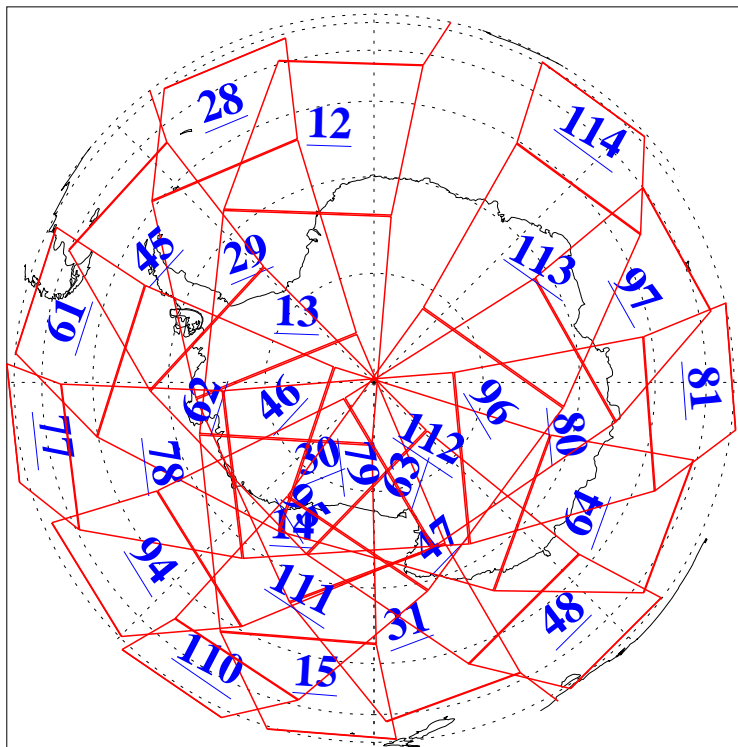

L1B Availability
AMSU Granules: 240
HSB Granules: 0
AIRS Granules: 240

8 Dec 2018
DoY 342
Aqua Day 6062
Granules: 1 to 120

Granules: 121 to 240

Legend: AMSU Available, HSB Available, AIRS Available

L1B Availability
AMSU Granules: 240
HSB Granules: 0
AIRS Granules: 240

8 Dec 2018
DoY 342
Aqua Day 6062

Ascending Granules

Descending Granules

Legend: AMSU Available, HSB Available, AIRS Available

L1B Availability
 AMSU Granules: 240
 HSB Granules: 0
 AIRS Granules: 240

8 Dec 2018
 DoY 342
 Aqua Day 6062

Northern Hemisphere Granules

Southern Hemisphere Granules

Legend: AMSU Available, HSB Available, AIRS Available