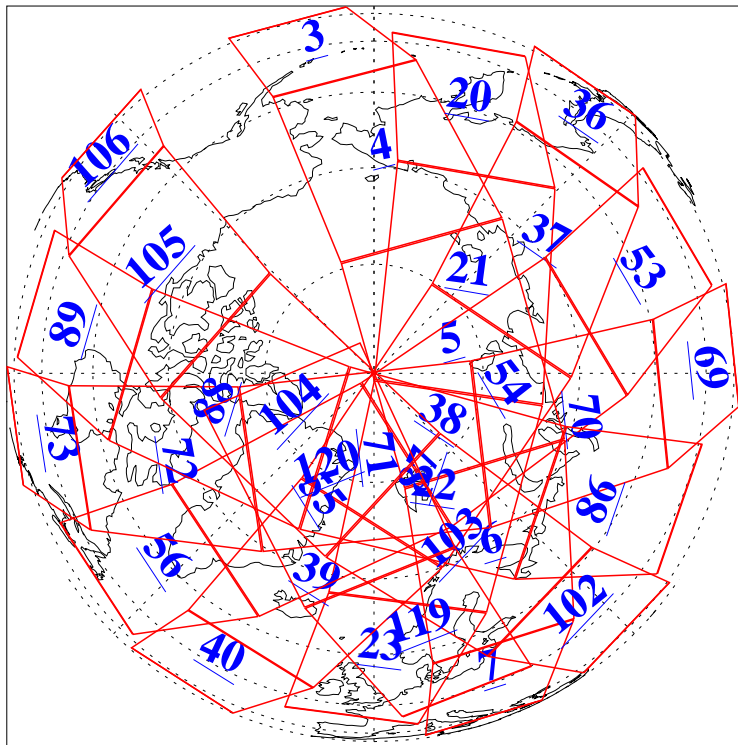

L1B Availability
AMSU Granules: 240
HSB Granules: 0
AIRS Granules: 240

8 Dec 2018
DoY 342
Aqua Day 6062
Granules: 1 to 120

Granules: 121 to 240

Legend: AMSU Available, HSB Available, AIRS Available

L1B Availability
AMSU Granules: 240
HSB Granules: 0
AIRS Granules: 240

8 Dec 2018
DoY 342
Aqua Day 6062

Ascending Granules

Descending Granules

Legend: AMSU Available, HSB Available, AIRS Available

L1B Availability
 AMSU Granules: 240
 HSB Granules: 0
 AIRS Granules: 240

8 Dec 2018
 DoY 342
 Aqua Day 6062

Northern Hemisphere Granules

Southern Hemisphere Granules

Legend: AMSU Available, HSB Available, AIRS Available