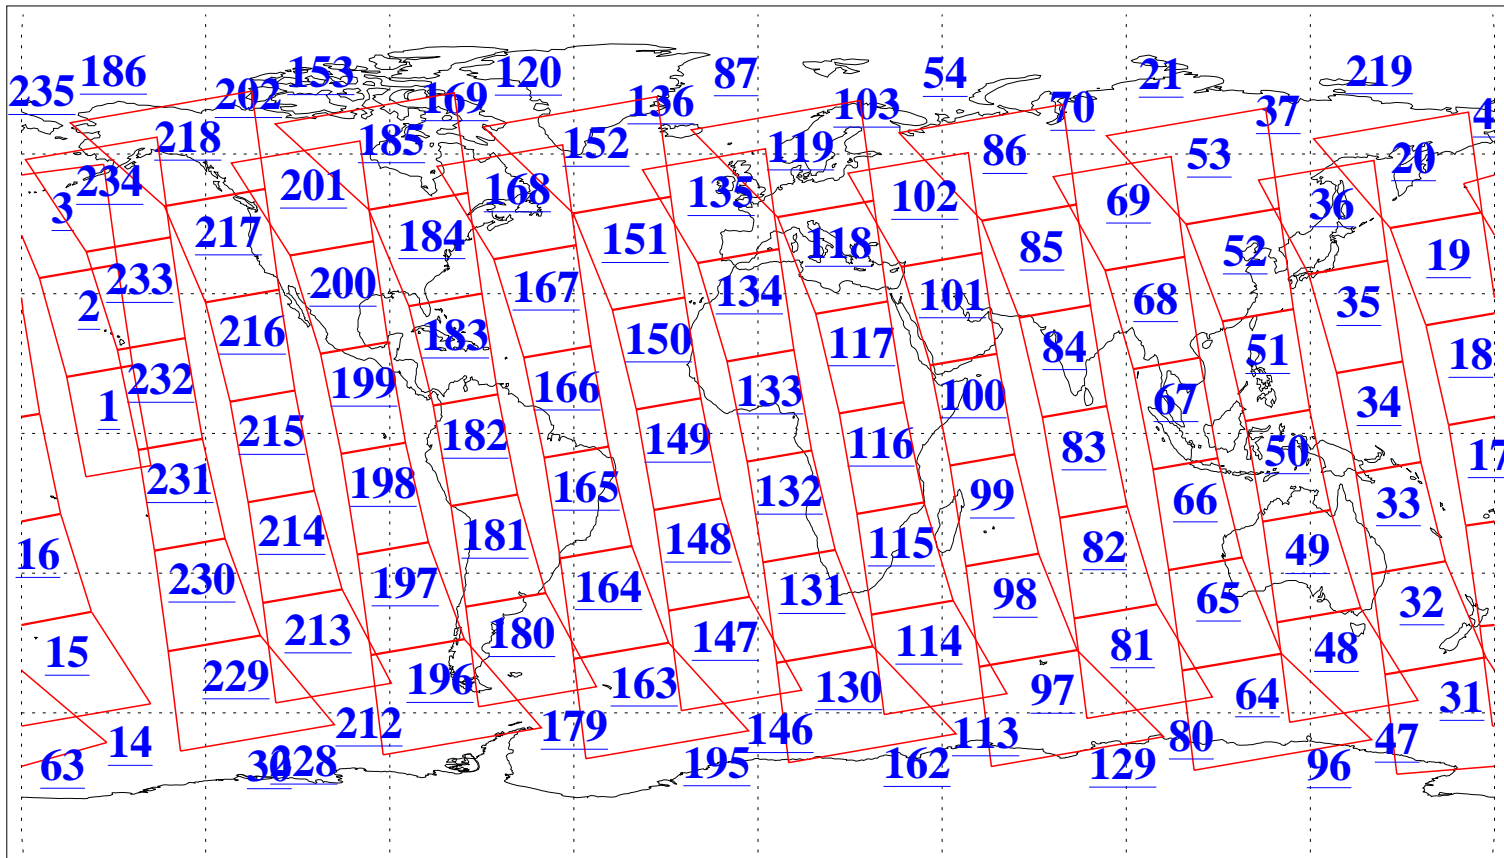

L1B Availability
AMSU Granules: 240
HSB Granules: 0
AIRS Granules: 240

8 Dec 2018
DoY 342
Aqua Day 6062
Granules: 1 to 120

Granules: 121 to 240

Legend: AMSU Available, HSB Available, AIRS Available

L1B Availability
AMSU Granules: 240
HSB Granules: 0
AIRS Granules: 240

8 Dec 2018
DoY 342
Aqua Day 6062

Ascending Granules

Descending Granules

Legend: AMSU Available, HSB Available, AIRS Available

L1B Availability
 AMSU Granules: 240
 HSB Granules: 0
 AIRS Granules: 240

8 Dec 2018
 DoY 342
 Aqua Day 6062

Northern Hemisphere Granules

Southern Hemisphere Granules

Legend: AMSU Available, HSB Available, AIRS Available