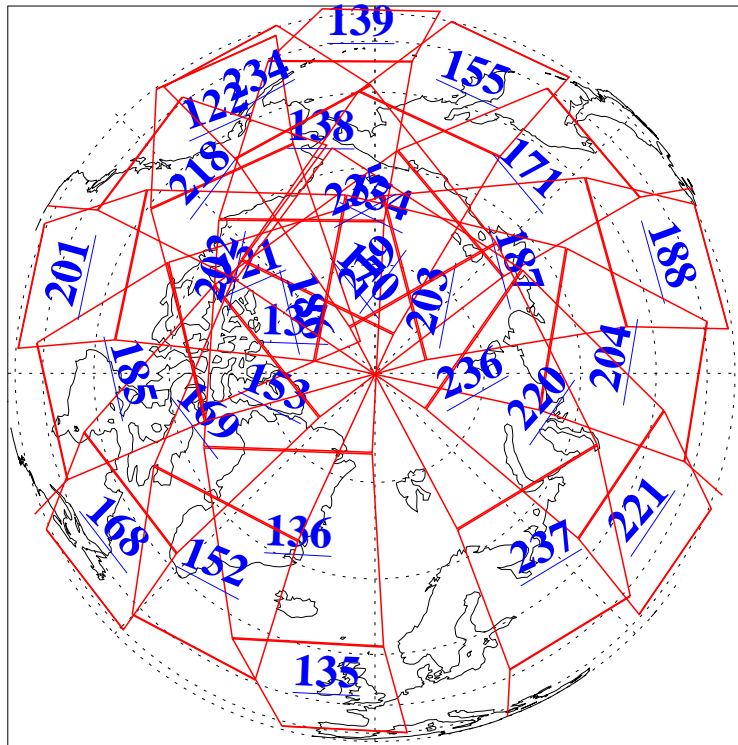

L1B Availability
AMSU Granules: 240
HSB Granules: 0
AIRS Granules: 240

8 Dec 2018
DoY 342
Aqua Day 6062
Granules: 1 to 120

Granules: 121 to 240

Legend: AMSU Available, HSB Available, AIRS Available

L1B Availability
AMSU Granules: 240
HSB Granules: 0
AIRS Granules: 240

8 Dec 2018
DoY 342
Aqua Day 6062

Ascending Granules

Descending Granules

Legend: AMSU Available, HSB Available, AIRS Available

L1B Availability
 AMSU Granules: 240
 HSB Granules: 0
 AIRS Granules: 240

8 Dec 2018
 DoY 342
 Aqua Day 6062

Northern Hemisphere Granules

Southern Hemisphere Granules

Legend: AMSU Available, HSB Available, AIRS Available