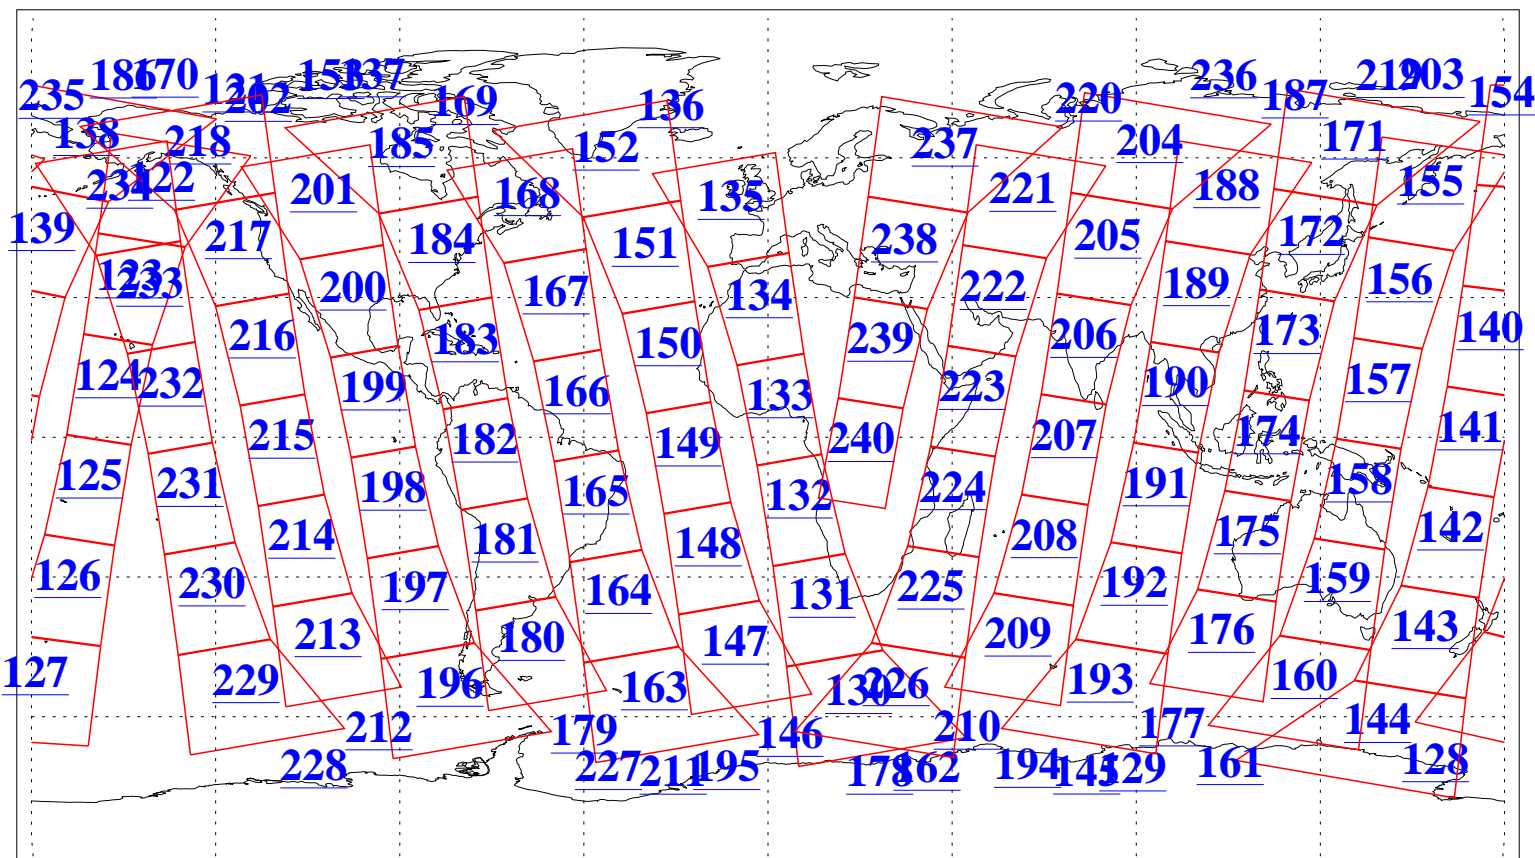

L1B Availability
AMSU Granules: 240
HSB Granules: 0
AIRS Granules: 240

8 Dec 2018
DoY 342
Aqua Day 6062
Granules: 1 to 120

Granules: 121 to 240

Legend: AMSU Available, HSB Available, AIRS Available

L1B Availability
AMSU Granules: 240
HSB Granules: 0
AIRS Granules: 240

8 Dec 2018
DoY 342
Aqua Day 6062

Ascending Granules

Descending Granules

Legend: AMSU Available, HSB Available, AIRS Available

L1B Availability
 AMSU Granules: 240
 HSB Granules: 0
 AIRS Granules: 240

8 Dec 2018
 DoY 342
 Aqua Day 6062

Northern Hemisphere Granules

Southern Hemisphere Granules

Legend: AMSU Available, HSB Available, AIRS Available