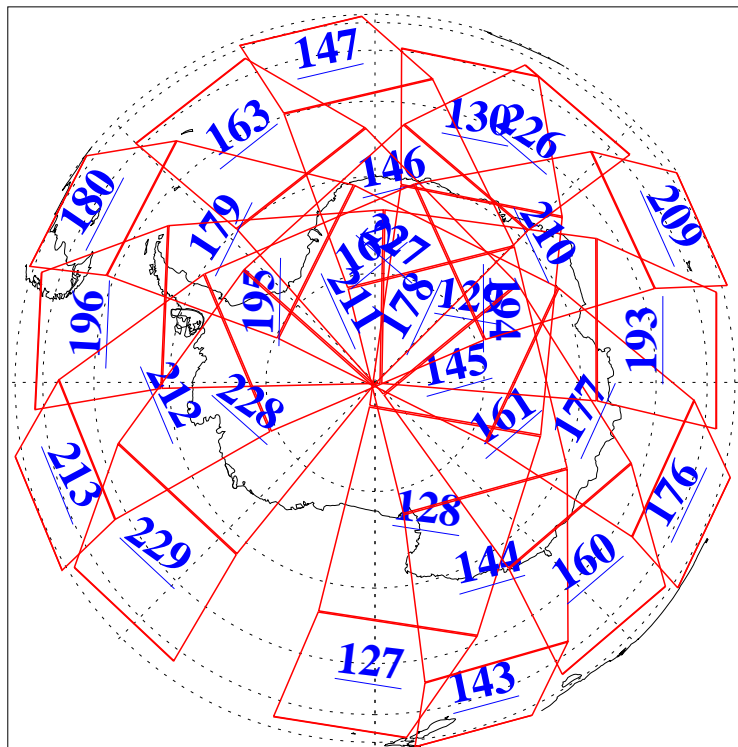

8 Dec 2018
DoY 342
Aqua Day 6062

Ascending Granules

Descending Granules

Legend: AMSU Available, HSB Available, AIRS Available

L1B Availability
 AMSU Granules: 240
 HSB Granules: 0
 AIRS Granules: 240

8 Dec 2018
 DoY 342
 Aqua Day 6062

Northern Hemisphere Granules

Southern Hemisphere Granules

Legend: AMSU Available, HSB Available, AIRS Available