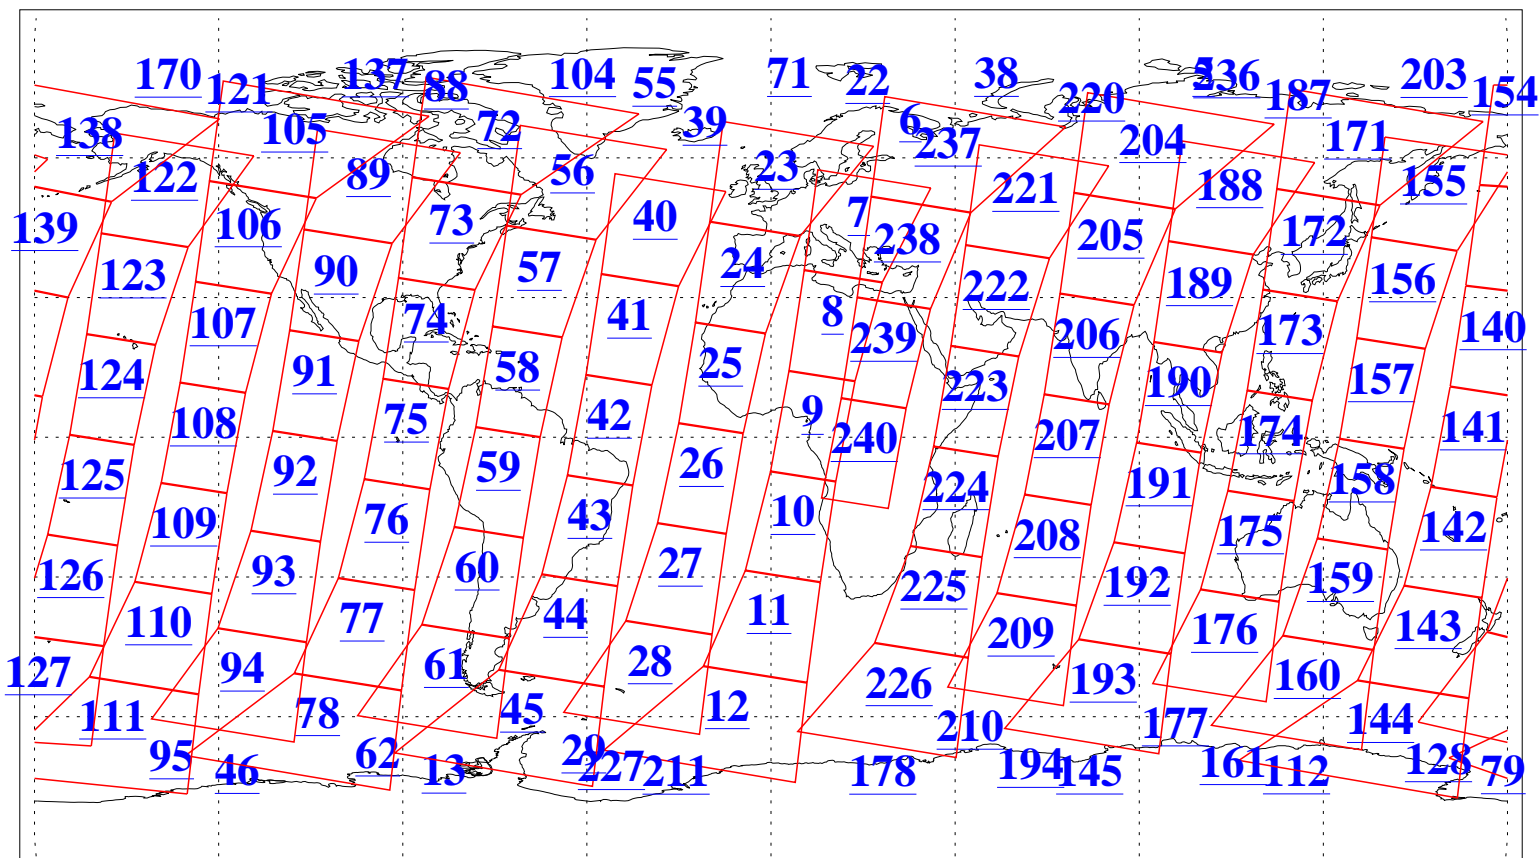

L1B Availability
AMSU Granules: 240
HSB Granules: 0
AIRS Granules: 240

8 Dec 2018
DoY 342
Aqua Day 6062
Granules: 1 to 120

Granules: 121 to 240

Legend: AMSU Available, HSB Available, AIRS Available

L1B Availability
AMSU Granules: 240
HSB Granules: 0
AIRS Granules: 240

8 Dec 2018
DoY 342
Aqua Day 6062

Ascending Granules

Descending Granules

Legend: AMSU Available, HSB Available, AIRS Available

L1B Availability
 AMSU Granules: 240
 HSB Granules: 0
 AIRS Granules: 240

8 Dec 2018
 DoY 342
 Aqua Day 6062