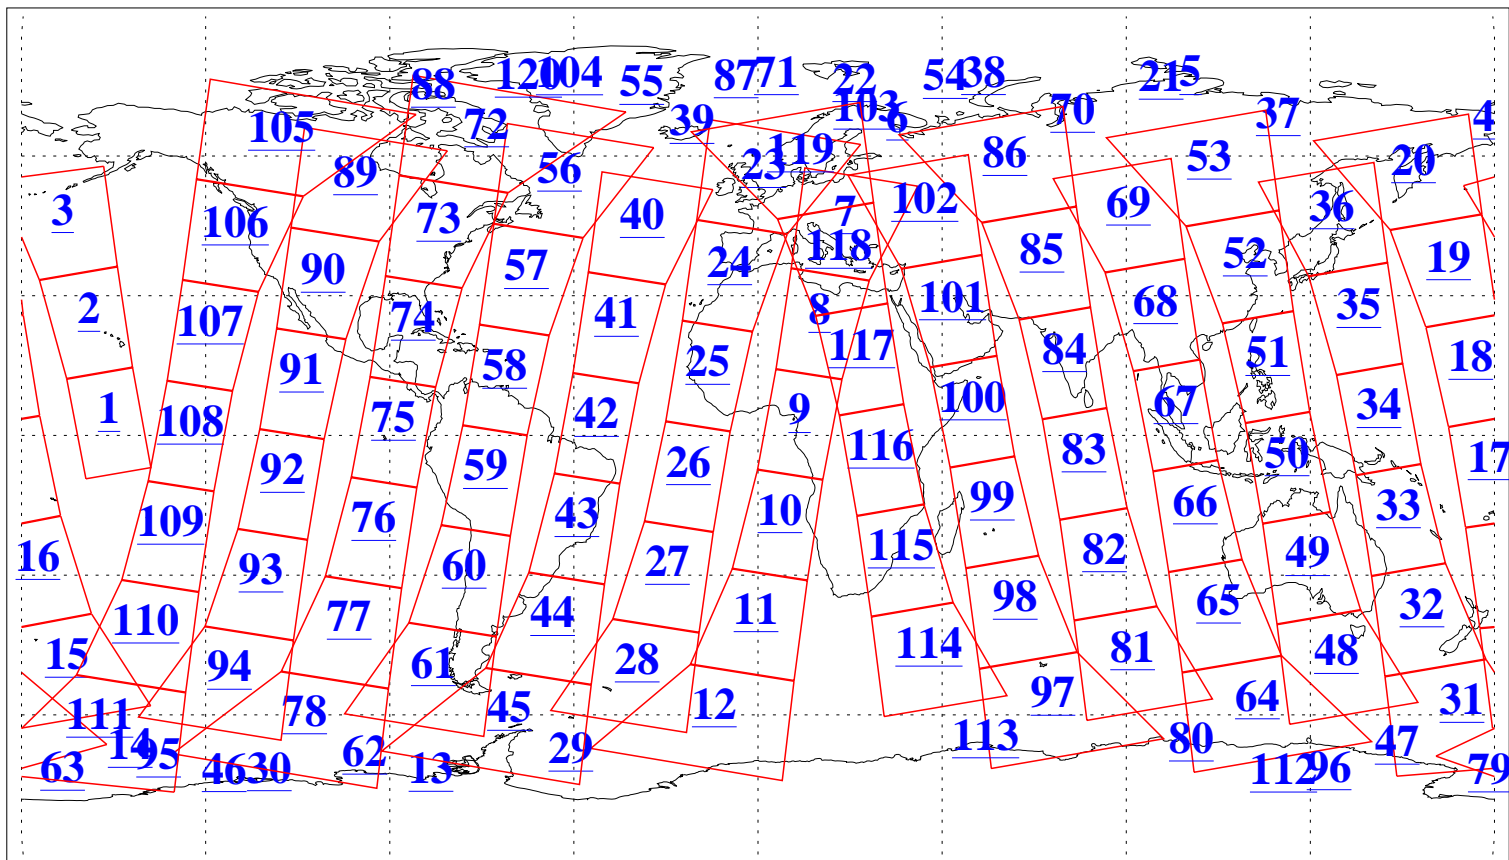

L1B Availability
AMSU Granules: 240
HSB Granules: 0
AIRS Granules: 240

8 Dec 2018
DoY 342
Aqua Day 6062
Granules: 1 to 120

Granules: 121 to 240

Legend: AMSU Available, HSB Available, AIRS Available

L1B Availability
AMSU Granules: 240
HSB Granules: 0
AIRS Granules: 240

8 Dec 2018
DoY 342
Aqua Day 6062

Ascending Granules

Descending Granules

Legend: AMSU Available, HSB Available, AIRS Available

L1B Availability
 AMSU Granules: 240
 HSB Granules: 0
 AIRS Granules: 240

8 Dec 2018
 DoY 342
 Aqua Day 6062

Northern Hemisphere Granules

Southern Hemisphere Granules

Legend: AMSU Available, HSB Available, AIRS Available