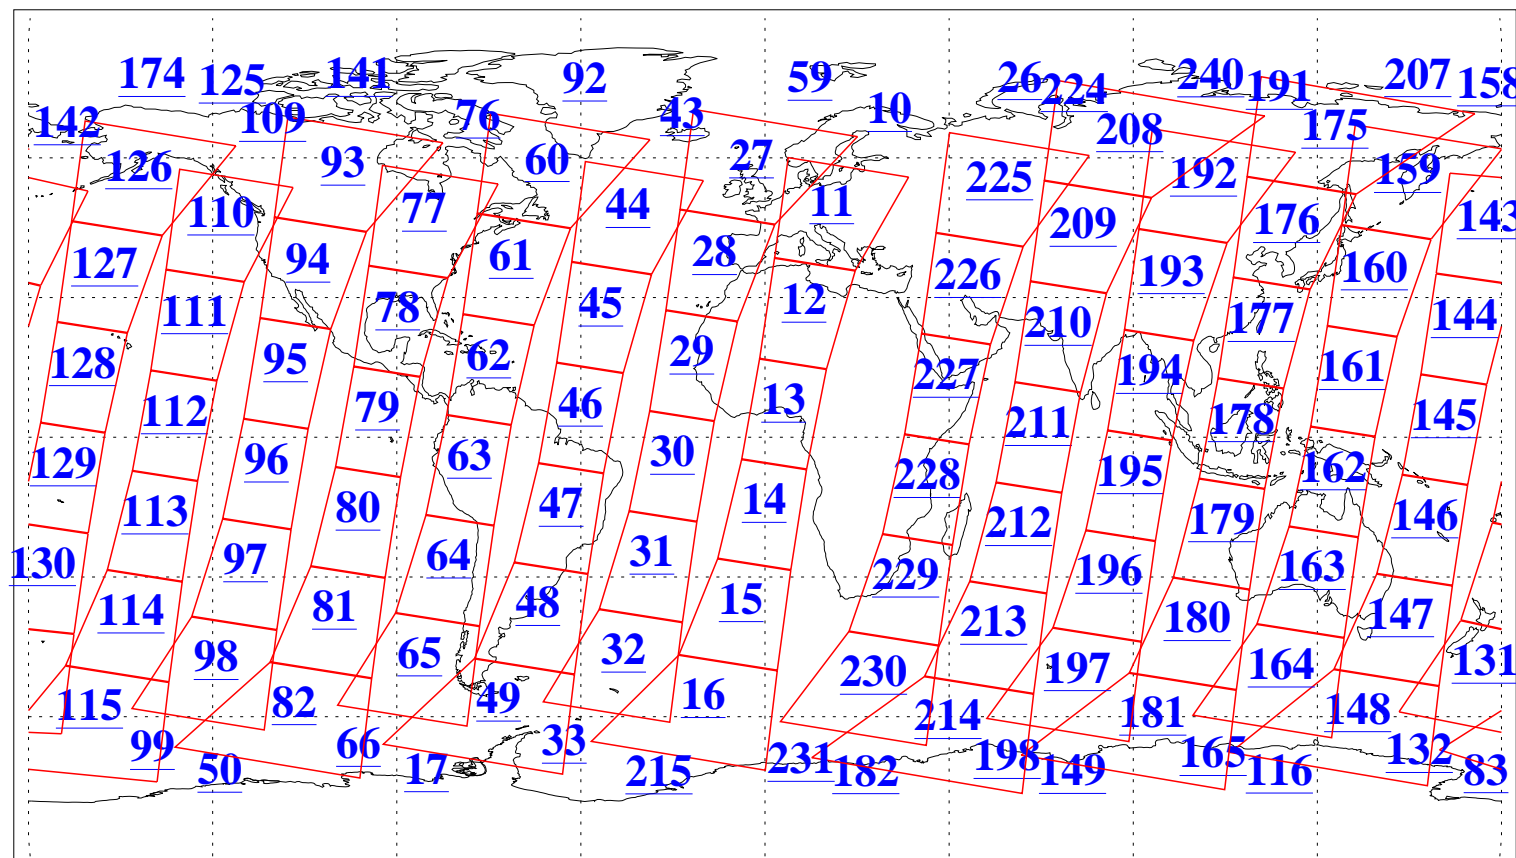

L1B Availability  
AMSU Granules: 240  
HSB Granules: 0  
AIRS Granules: 240

4 Dec 2018  
DoY 338  
Aqua Day 6058  
Granules: 1 to 120

Granules: 121 to 240

Legend: AMSU Available, HSB Available, AIRS Available

L1B Availability  
AMSU Granules: 240  
HSB Granules: 0  
AIRS Granules: 240

4 Dec 2018  
DoY 338  
Aqua Day 6058

Ascending Granules

Descending Granules

Legend: AMSU Available, HSB Available, AIRS Available

L1B Availability  
 AMSU Granules: 240  
 HSB Granules: 0  
 AIRS Granules: 240

4 Dec 2018  
 DoY 338  
 Aqua Day 6058

Northern Hemisphere Granules

Southern Hemisphere Granules

Legend: AMSU Available, HSB Available, AIRS Available