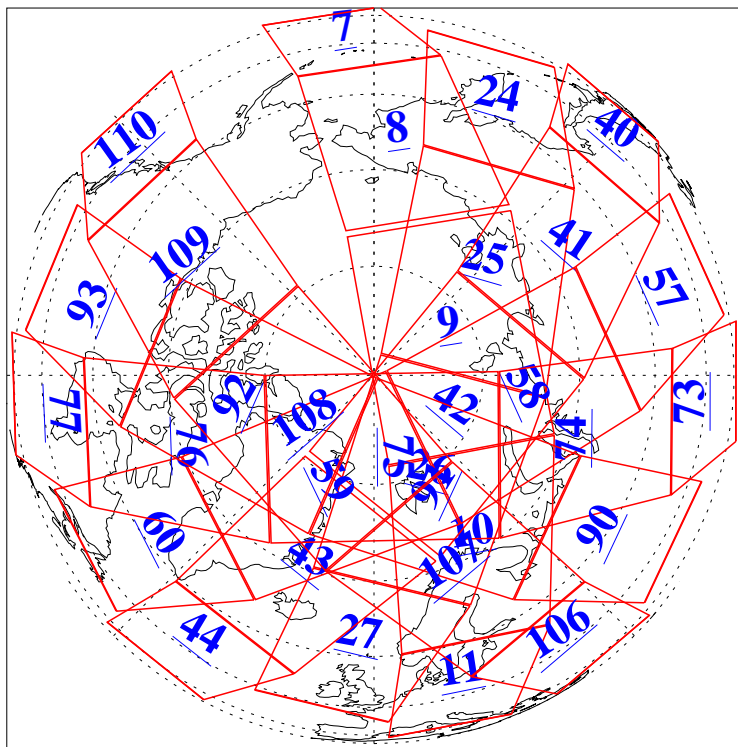

L1B Availability  
AMSU Granules: 240  
HSB Granules: 0  
AIRS Granules: 240

4 Dec 2018  
DoY 338  
Aqua Day 6058  
Granules: 1 to 120

Granules: 121 to 240

Legend: AMSU Available, HSB Available, AIRS Available

L1B Availability  
AMSU Granules: 240  
HSB Granules: 0  
AIRS Granules: 240

4 Dec 2018  
DoY 338  
Aqua Day 6058

Ascending Granules

Descending Granules

Legend: AMSU Available, HSB Available, AIRS Available

L1B Availability  
 AMSU Granules: 240  
 HSB Granules: 0  
 AIRS Granules: 240

4 Dec 2018  
 DoY 338  
 Aqua Day 6058

Northern Hemisphere Granules

Southern Hemisphere Granules

Legend: AMSU Available, HSB Available, AIRS Available