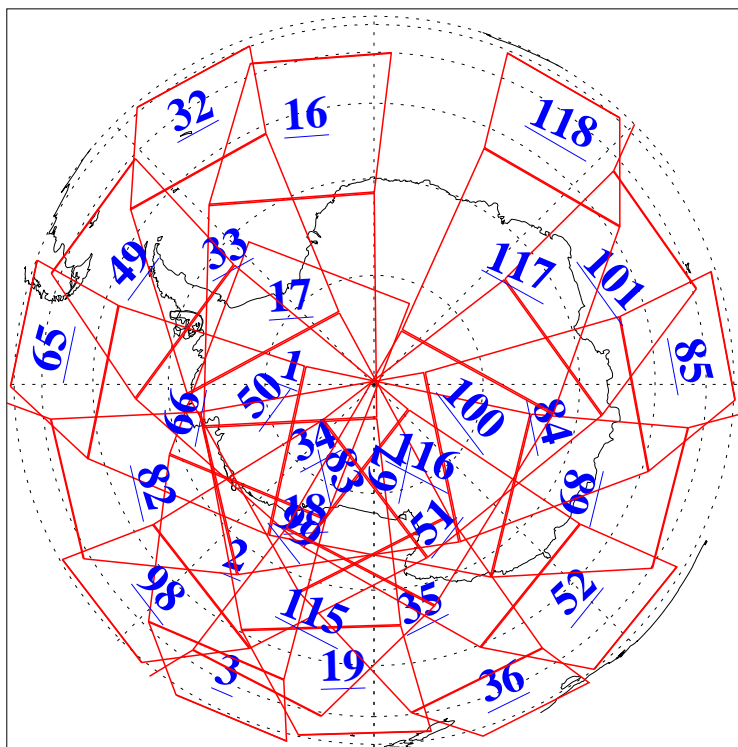

L1B Availability  
AMSU Granules: 240  
HSB Granules: 0  
AIRS Granules: 240

4 Dec 2018  
DoY 338  
Aqua Day 6058  
Granules: 1 to 120

Granules: 121 to 240

Legend: AMSU Available, HSB Available, AIRS Available

L1B Availability  
AMSU Granules: 240  
HSB Granules: 0  
AIRS Granules: 240

4 Dec 2018  
DoY 338  
Aqua Day 6058

Ascending Granules

Descending Granules

Legend: AMSU Available, HSB Available, AIRS Available

L1B Availability  
 AMSU Granules: 240  
 HSB Granules: 0  
 AIRS Granules: 240

4 Dec 2018  
 DoY 338  
 Aqua Day 6058

Northern Hemisphere Granules

Southern Hemisphere Granules

Legend: AMSU Available, HSB Available, AIRS Available