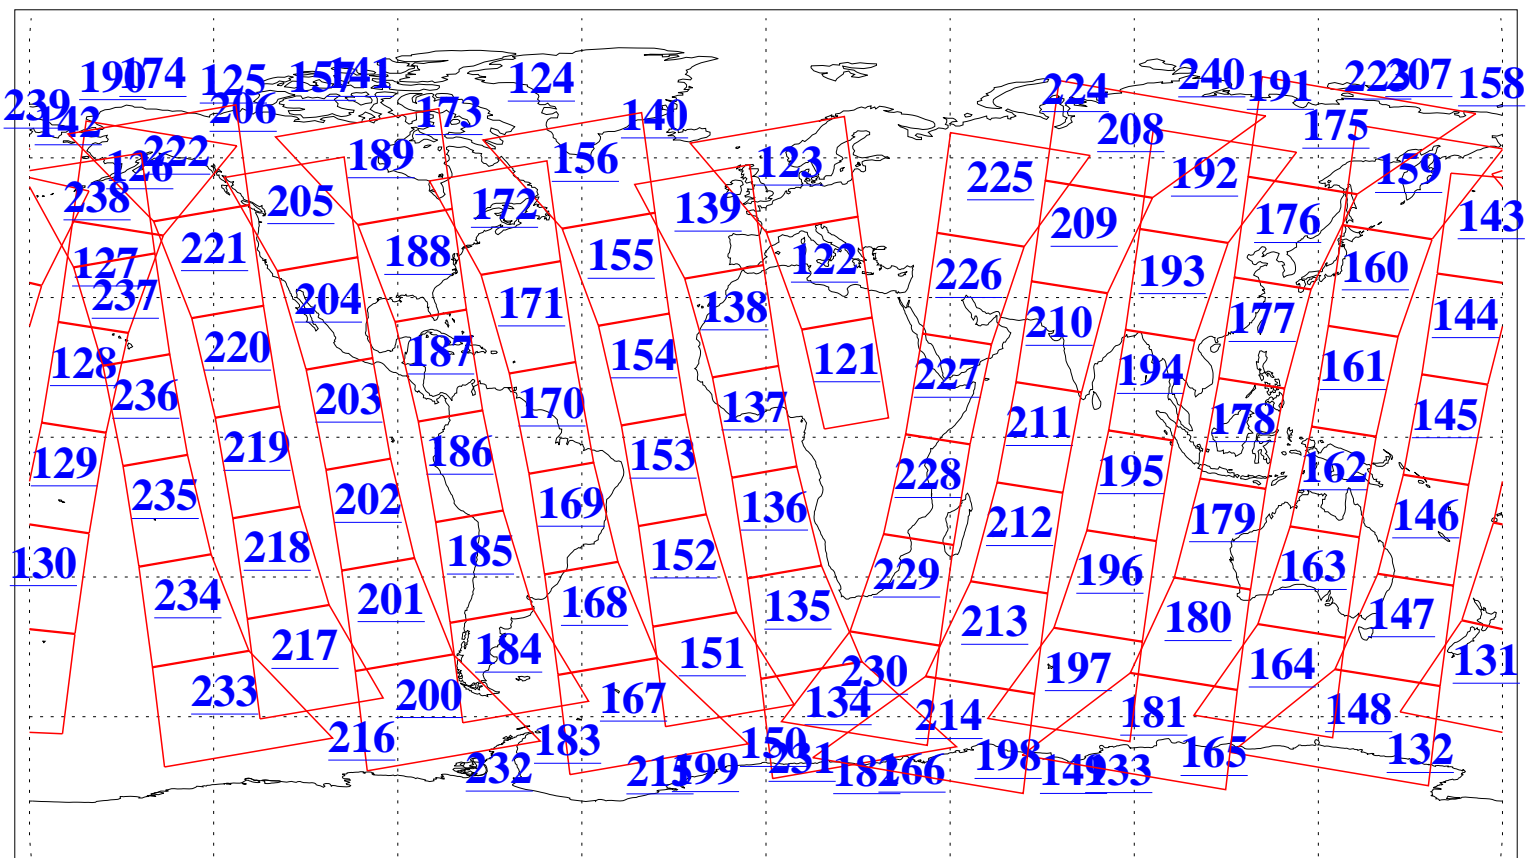

L1B Availability  
AMSU Granules: 240  
HSB Granules: 0  
AIRS Granules: 240

4 Dec 2018  
DoY 338  
Aqua Day 6058  
Granules: 1 to 120

Granules: 121 to 240

Legend: AMSU Available, HSB Available, AIRS Available

L1B Availability  
AMSU Granules: 240  
HSB Granules: 0  
AIRS Granules: 240

4 Dec 2018  
DoY 338  
Aqua Day 6058

Ascending Granules

Descending Granules

Legend: AMSU Available, HSB Available, AIRS Available

L1B Availability  
 AMSU Granules: 240  
 HSB Granules: 0  
 AIRS Granules: 240

4 Dec 2018  
 DoY 338  
 Aqua Day 6058

Northern Hemisphere Granules

Southern Hemisphere Granules

Legend: AMSU Available, HSB Available, AIRS Available