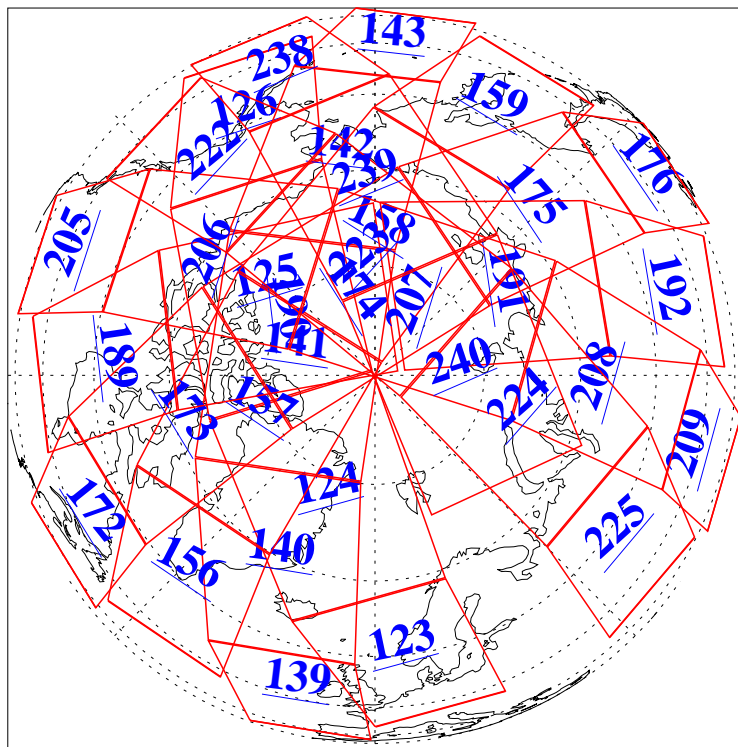

L1B Availability  
AMSU Granules: 240  
HSB Granules: 0  
AIRS Granules: 240

4 Dec 2018  
DoY 338  
Aqua Day 6058  
Granules: 1 to 120

Granules: 121 to 240

Legend: AMSU Available, HSB Available, AIRS Available

L1B Availability  
AMSU Granules: 240  
HSB Granules: 0  
AIRS Granules: 240

4 Dec 2018  
DoY 338  
Aqua Day 6058

Ascending Granules

Descending Granules

Legend: AMSU Available, HSB Available, AIRS Available

L1B Availability  
 AMSU Granules: 240  
 HSB Granules: 0  
 AIRS Granules: 240

4 Dec 2018  
 DoY 338  
 Aqua Day 6058

Northern Hemisphere Granules

Southern Hemisphere Granules

Legend: AMSU Available, HSB Available, AIRS Available