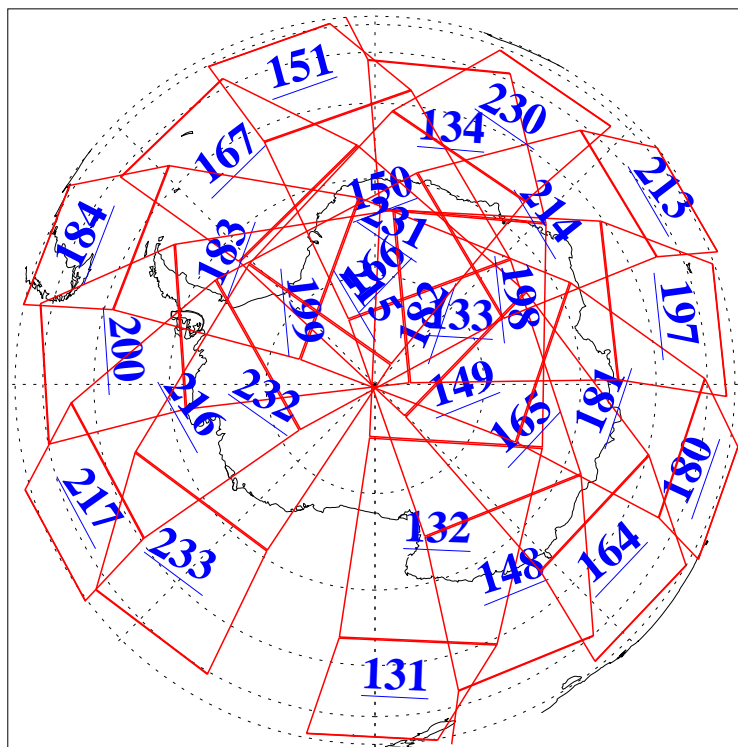

L1B Availability  
AMSU Granules: 240  
HSB Granules: 0  
AIRS Granules: 240

4 Dec 2018  
DoY 338  
Aqua Day 6058  
Granules: 1 to 120

Granules: 121 to 240

Legend: AMSU Available, HSB Available, AIRS Available

L1B Availability  
AMSU Granules: 240  
HSB Granules: 0  
AIRS Granules: 240

4 Dec 2018  
DoY 338  
Aqua Day 6058

Ascending Granules

Descending Granules

Legend: AMSU Available, HSB Available, AIRS Available

L1B Availability  
 AMSU Granules: 240  
 HSB Granules: 0  
 AIRS Granules: 240

4 Dec 2018  
 DoY 338  
 Aqua Day 6058

Northern Hemisphere Granules

Southern Hemisphere Granules

Legend: AMSU Available, HSB Available, AIRS Available