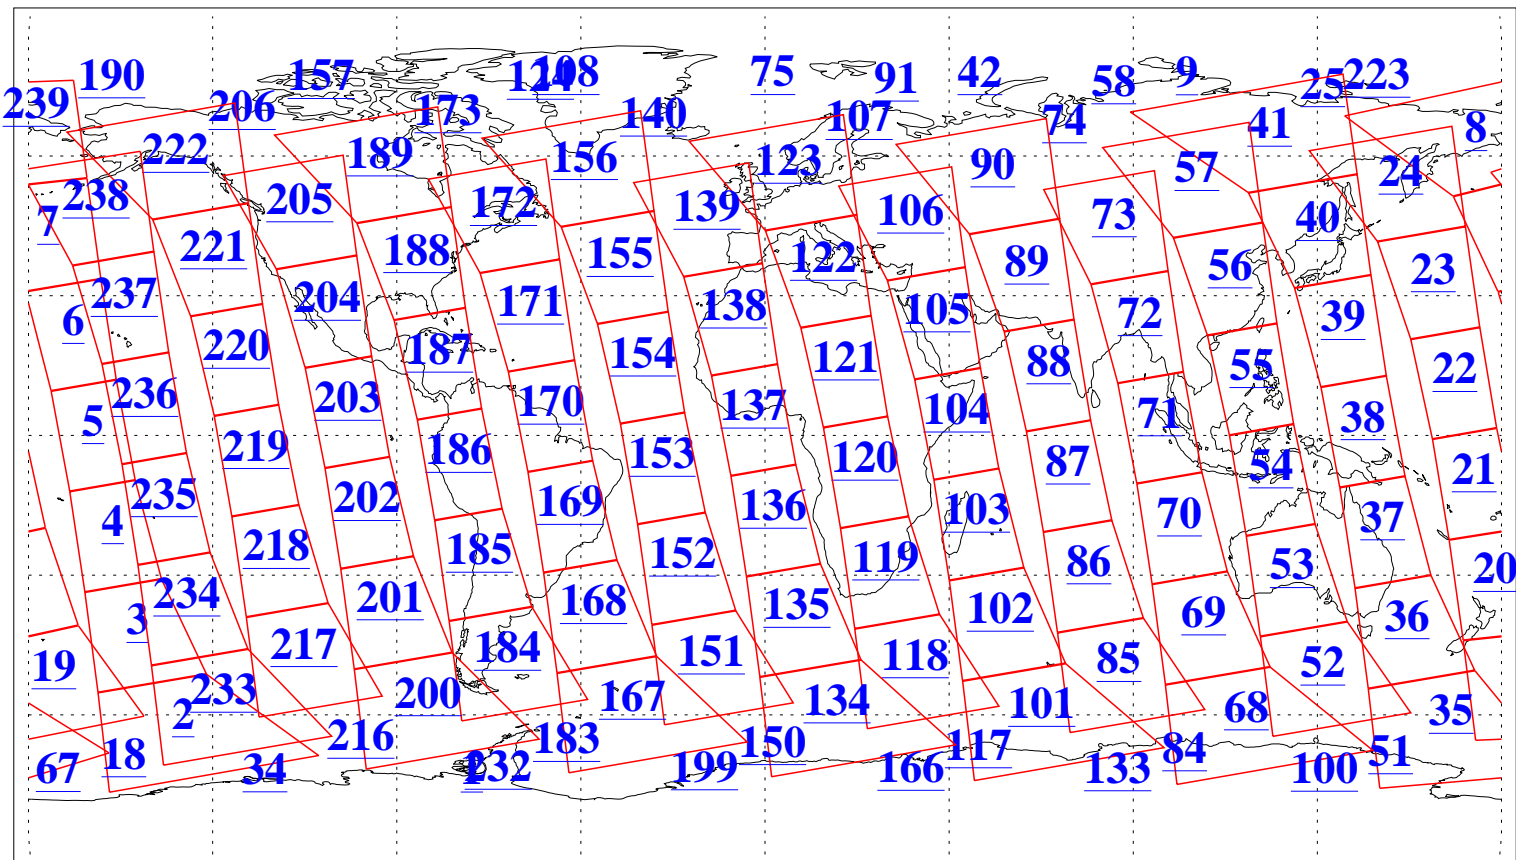

L1B Availability  
AMSU Granules: 240  
HSB Granules: 0  
AIRS Granules: 240

4 Dec 2018  
DoY 338  
Aqua Day 6058  
Granules: 1 to 120

Granules: 121 to 240

Legend: AMSU Available, HSB Available, AIRS Available

L1B Availability  
AMSU Granules: 240  
HSB Granules: 0  
AIRS Granules: 240

4 Dec 2018  
DoY 338  
Aqua Day 6058

Ascending Granules

Descending Granules

Legend: AMSU Available, HSB Available, AIRS Available

L1B Availability  
 AMSU Granules: 240  
 HSB Granules: 0  
 AIRS Granules: 240

4 Dec 2018  
 DoY 338  
 Aqua Day 6058

Northern Hemisphere Granules

Southern Hemisphere Granules

Legend: AMSU Available, HSB Available, AIRS Available