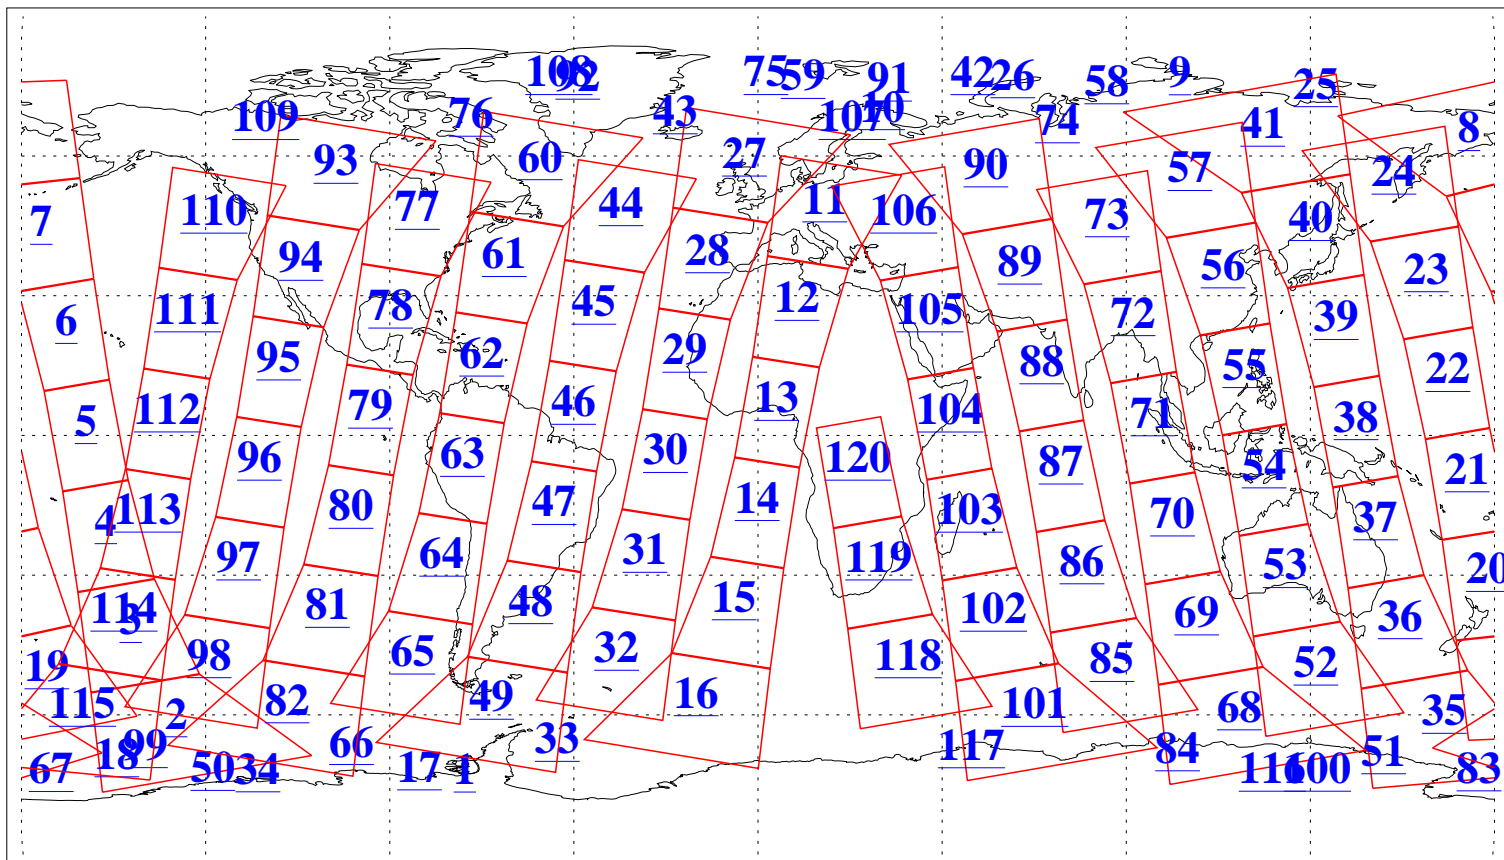

L1B Availability  
AMSU Granules: 240  
HSB Granules: 0  
AIRS Granules: 240

4 Dec 2018  
DoY 338  
Aqua Day 6058  
Granules: 1 to 120

Granules: 121 to 240

Legend: AMSU Available, HSB Available, AIRS Available

L1B Availability  
AMSU Granules: 240  
HSB Granules: 0  
AIRS Granules: 240

4 Dec 2018  
DoY 338  
Aqua Day 6058

Ascending Granules

Descending Granules

Legend: AMSU Available, HSB Available, AIRS Available

L1B Availability  
 AMSU Granules: 240  
 HSB Granules: 0  
 AIRS Granules: 240

4 Dec 2018  
 DoY 338  
 Aqua Day 6058

Northern Hemisphere Granules

Southern Hemisphere Granules

Legend: AMSU Available, HSB Available, AIRS Available