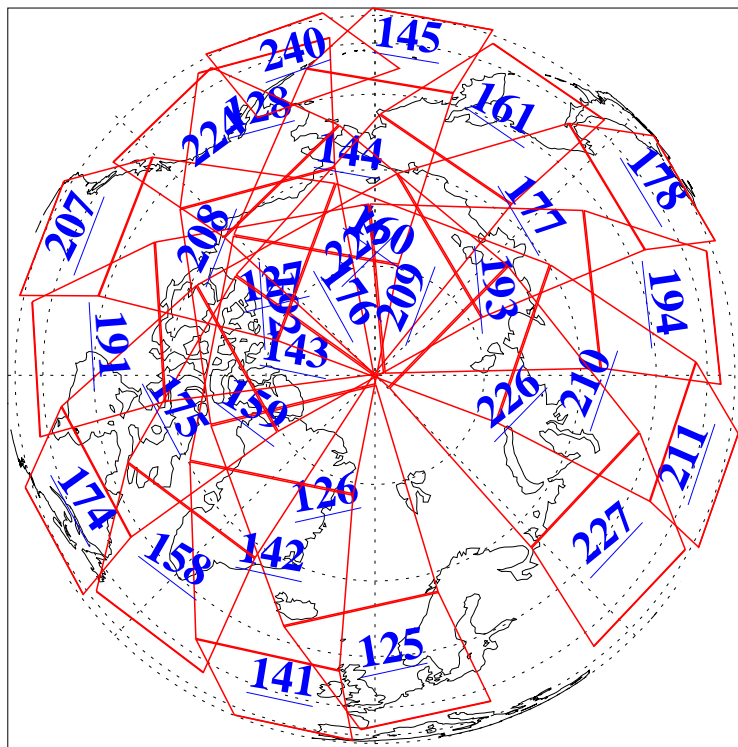

L1B Availability  
AMSU Granules: 239  
HSB Granules: 0  
AIRS Granules: 240

2 Dec 2018  
DoY 336  
Aqua Day 6056

Ascending Granules

Descending Granules

Legend: AMSU Available, HSB Available, AIRS Available

L1B Availability  
 AMSU Granules: 239  
 HSB Granules: 0  
 AIRS Granules: 240

2 Dec 2018  
 DoY 336  
 Aqua Day 6056

Northern Hemisphere Granules

Southern Hemisphere Granules

Legend: AMSU Available, ~~HSB Available~~, AIRS Available