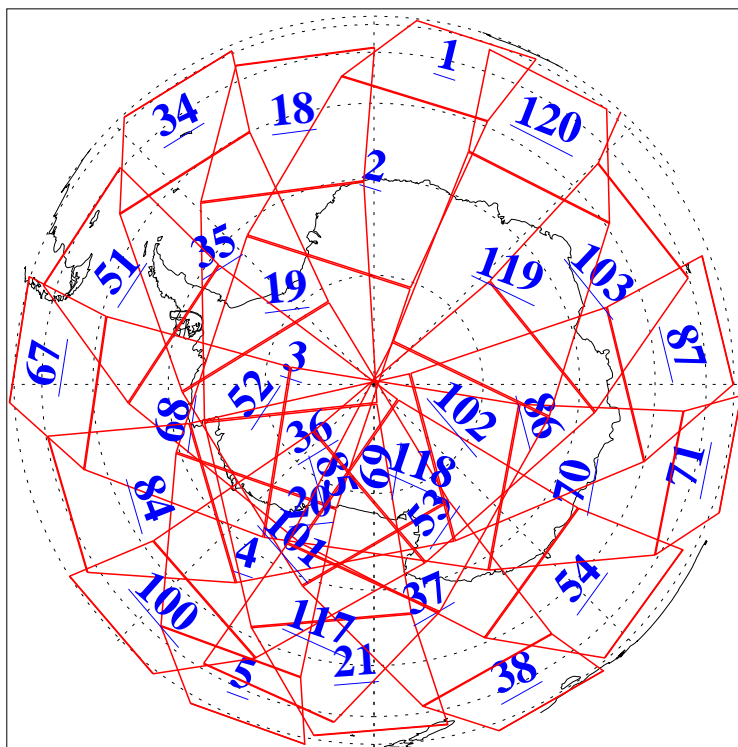

L1B Availability  
AMSU Granules: 239  
HSB Granules: 0  
AIRS Granules: 240

2 Dec 2018  
DoY 336  
Aqua Day 6056  
Granules: 1 to 120

Granules: 121 to 240

Legend: AMSU Available, HSB Available, AIRS Available

L1B Availability  
AMSU Granules: 239  
HSB Granules: 0  
AIRS Granules: 240

2 Dec 2018  
DoY 336  
Aqua Day 6056

Ascending Granules

Descending Granules

Legend: AMSU Available, HSB Available, AIRS Available

L1B Availability  
 AMSU Granules: 239  
 HSB Granules: 0  
 AIRS Granules: 240

2 Dec 2018  
 DoY 336  
 Aqua Day 6056

Northern Hemisphere Granules

Southern Hemisphere Granules

Legend: AMSU Available, ~~HSB Available~~, AIRS Available