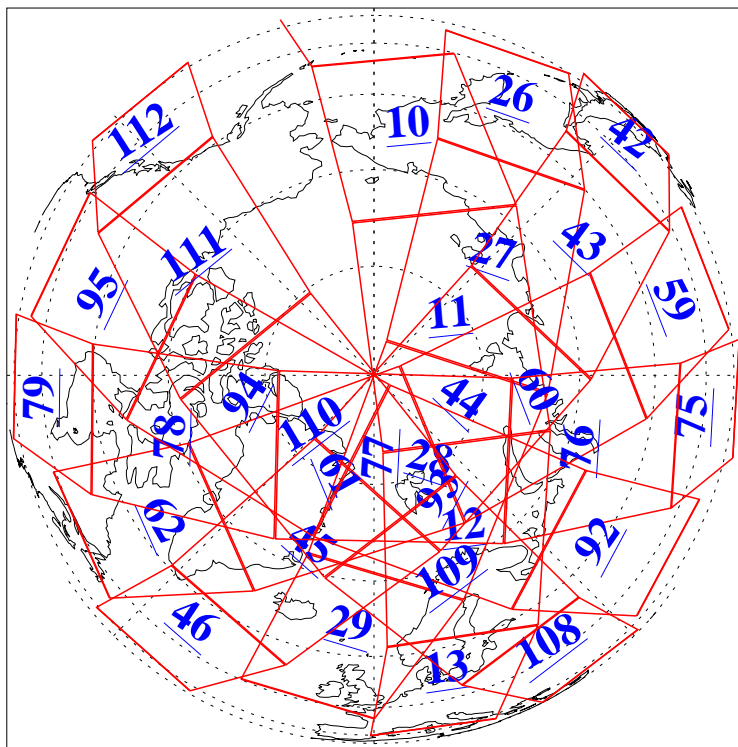

L1B Availability  
AMSU Granules: 239  
HSB Granules: 0  
AIRS Granules: 240

2 Dec 2018  
DoY 336  
Aqua Day 6056  
Granules: 1 to 120

Granules: 121 to 240

Legend: AMSU Available, HSB Available, AIRS Available

L1B Availability  
AMSU Granules: 239  
HSB Granules: 0  
AIRS Granules: 240

2 Dec 2018  
DoY 336  
Aqua Day 6056

Ascending Granules

Descending Granules

Legend: AMSU Available, HSB Available, AIRS Available

L1B Availability  
 AMSU Granules: 239  
 HSB Granules: 0  
 AIRS Granules: 240

2 Dec 2018  
 DoY 336  
 Aqua Day 6056

Northern Hemisphere Granules

Southern Hemisphere Granules

Legend: AMSU Available, ~~HSB Available~~, AIRS Available