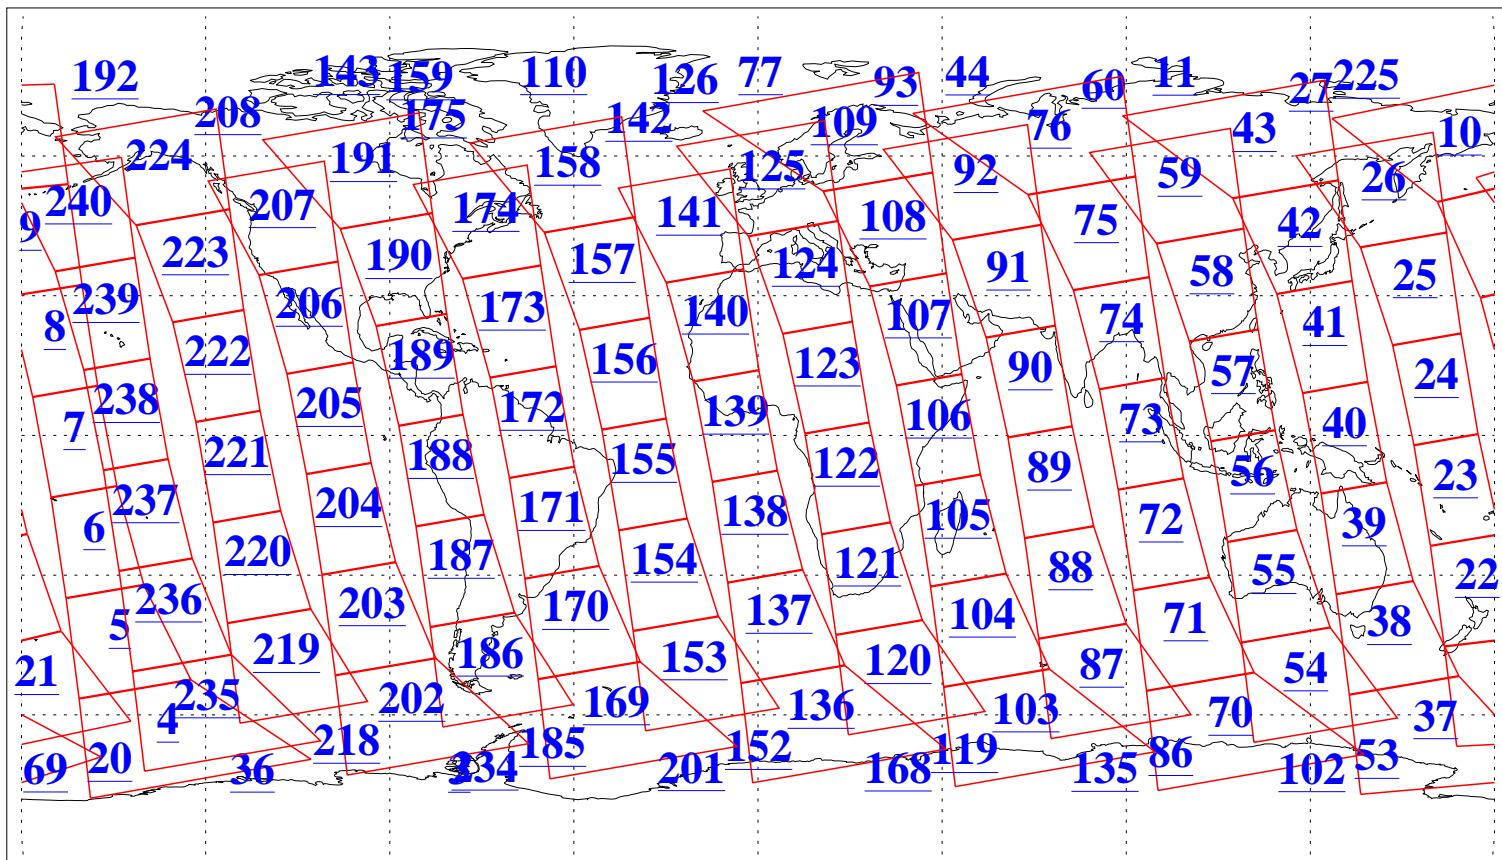

L1B Availability  
AMSU Granules: 239  
HSB Granules: 0  
AIRS Granules: 240

2 Dec 2018  
DoY 336  
Aqua Day 6056  
Granules: 1 to 120

Granules: 121 to 240

Legend: AMSU Available, HSB Available, AIRS Available

L1B Availability  
AMSU Granules: 239  
HSB Granules: 0  
AIRS Granules: 240

2 Dec 2018  
DoY 336  
Aqua Day 6056

Ascending Granules

Descending Granules

Legend: AMSU Available, HSB Available, AIRS Available