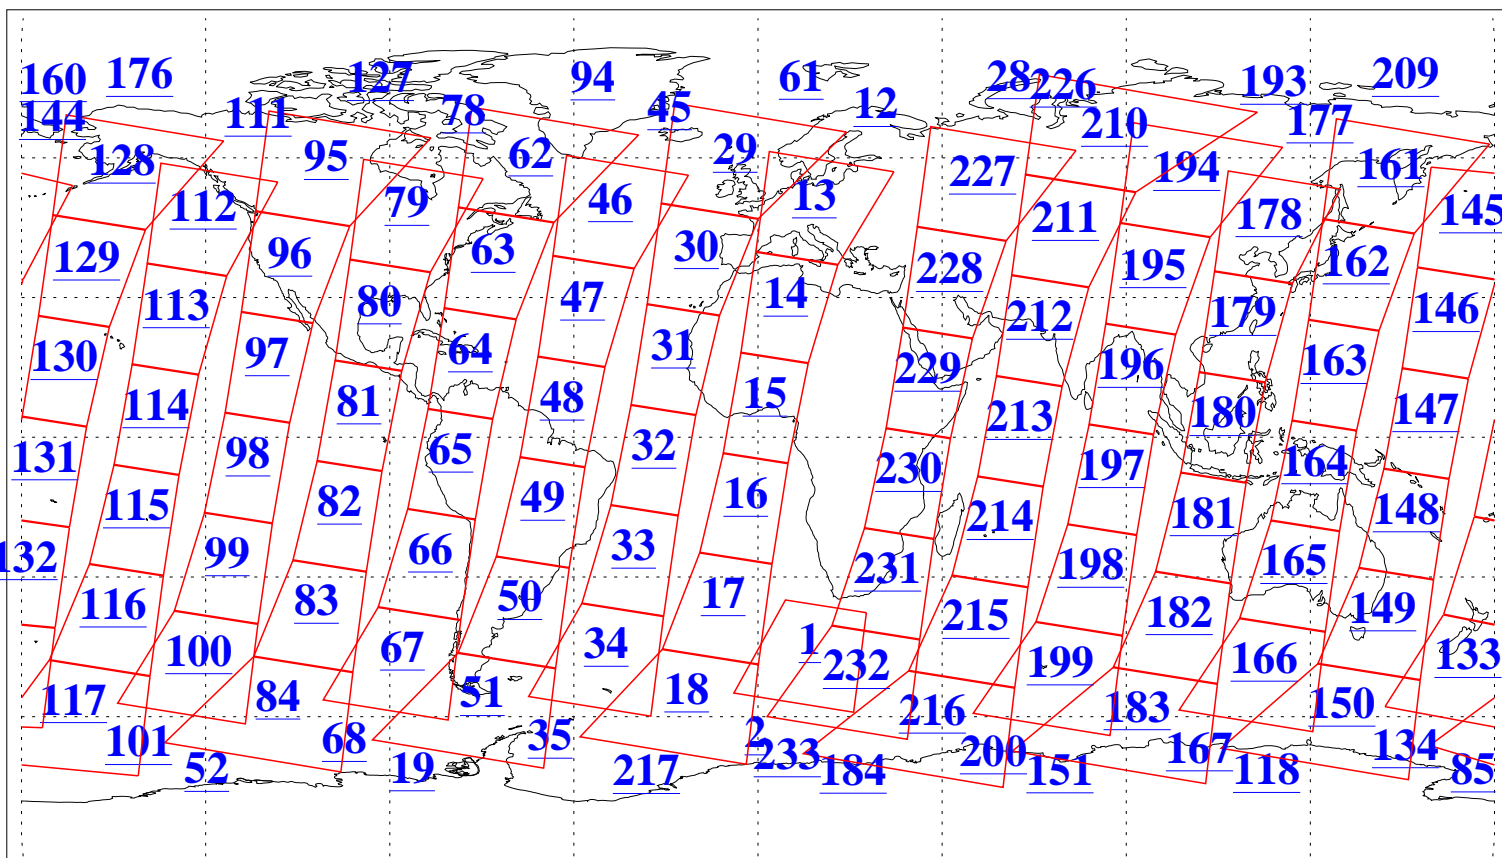

L1B Availability  
AMSU Granules: 239  
HSB Granules: 0  
AIRS Granules: 240

2 Dec 2018  
DoY 336  
Aqua Day 6056  
Granules: 1 to 120

Granules: 121 to 240

Legend: AMSU Available, HSB Available, AIRS Available

L1B Availability  
AMSU Granules: 239  
HSB Granules: 0  
AIRS Granules: 240

2 Dec 2018  
DoY 336  
Aqua Day 6056

Ascending Granules

Descending Granules

Legend: AMSU Available, HSB Available, AIRS Available

L1B Availability  
 AMSU Granules: 239  
 HSB Granules: 0  
 AIRS Granules: 240

2 Dec 2018  
 DoY 336  
 Aqua Day 6056

Northern Hemisphere Granules

Southern Hemisphere Granules

Legend: AMSU Available, ~~HSB Available~~, AIRS Available