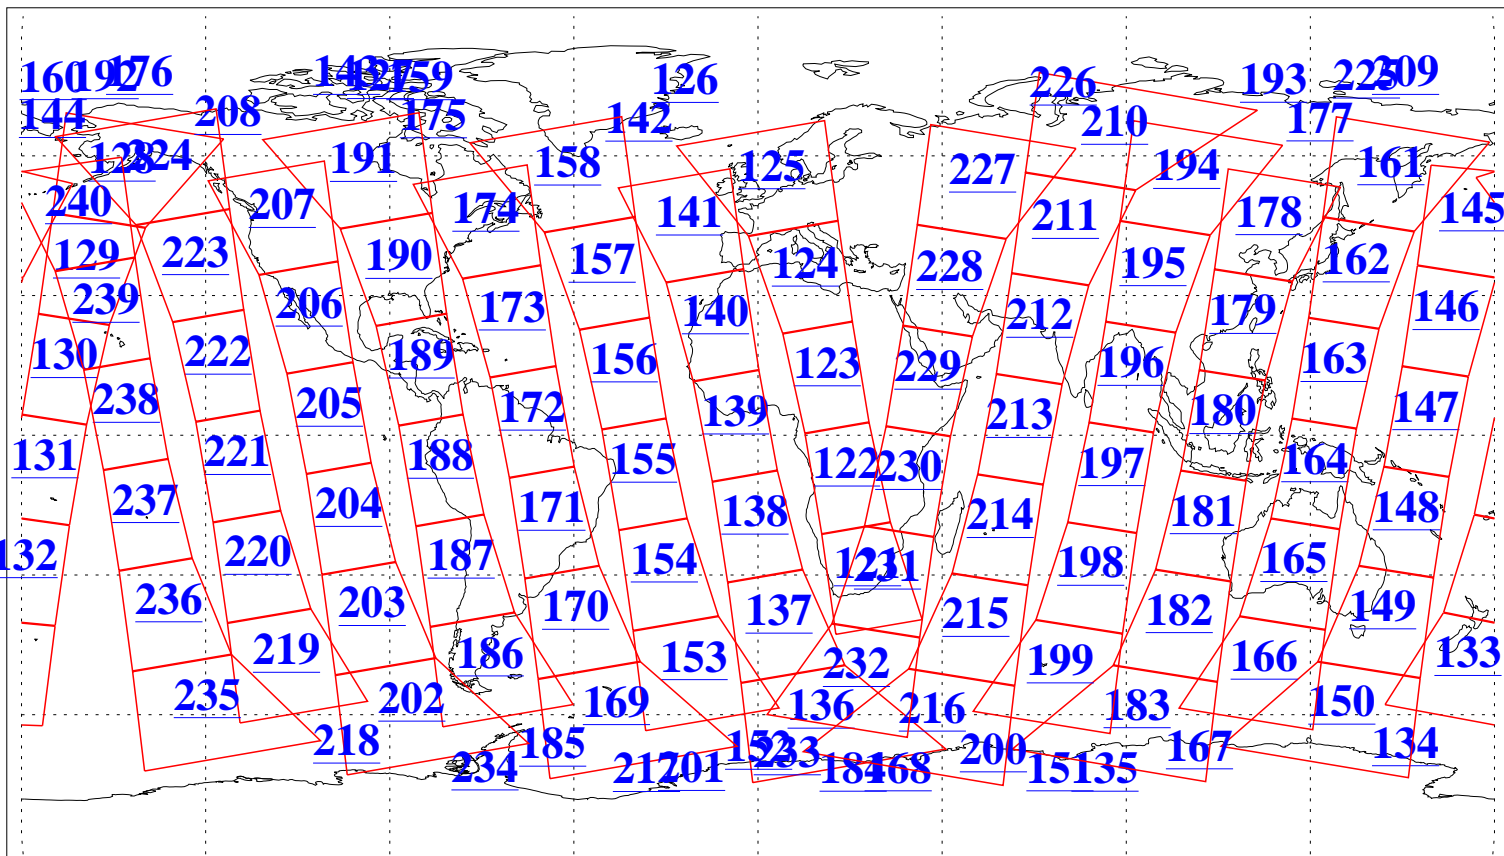

L1B Availability  
AMSU Granules: 239  
HSB Granules: 0  
AIRS Granules: 240

2 Dec 2018  
DoY 336  
Aqua Day 6056  
Granules: 1 to 120

Granules: 121 to 240

Legend: AMSU Available, HSB Available, AIRS Available

L1B Availability  
AMSU Granules: 239  
HSB Granules: 0  
AIRS Granules: 240

2 Dec 2018  
DoY 336  
Aqua Day 6056

Ascending Granules

Descending Granules

Legend: AMSU Available, HSB Available, AIRS Available

L1B Availability  
 AMSU Granules: 239  
 HSB Granules: 0  
 AIRS Granules: 240

2 Dec 2018  
 DoY 336  
 Aqua Day 6056

Northern Hemisphere Granules

Southern Hemisphere Granules

Legend: AMSU Available, ~~HSB Available~~, AIRS Available