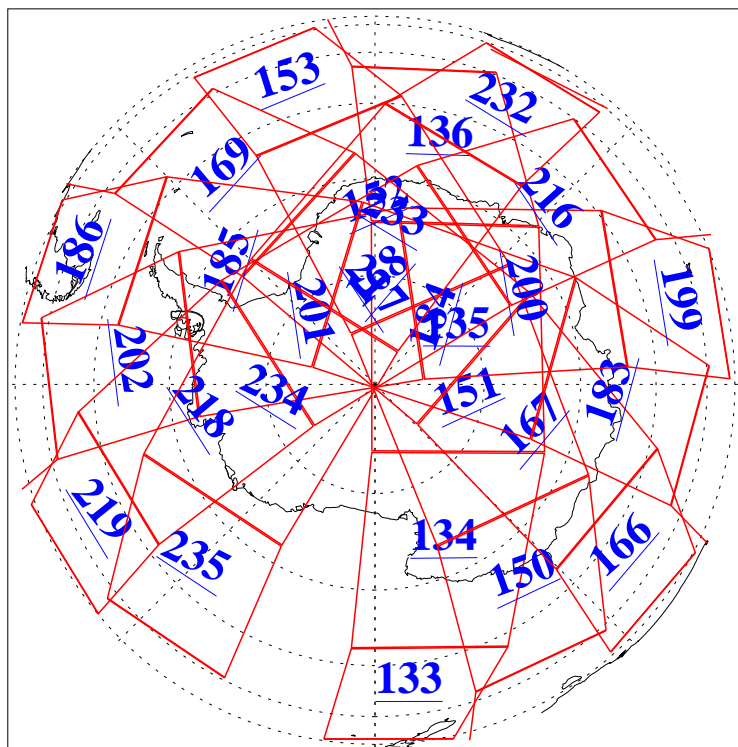

L1B Availability  
AMSU Granules: 239  
HSB Granules: 0  
AIRS Granules: 240

2 Dec 2018  
DoY 336  
Aqua Day 6056  
Granules: 1 to 120

Granules: 121 to 240

Legend: AMSU Available, HSB Available, AIRS Available

L1B Availability  
AMSU Granules: 239  
HSB Granules: 0  
AIRS Granules: 240

2 Dec 2018  
DoY 336  
Aqua Day 6056

Ascending Granules

Descending Granules

Legend: AMSU Available, HSB Available, AIRS Available

L1B Availability  
 AMSU Granules: 239  
 HSB Granules: 0  
 AIRS Granules: 240

2 Dec 2018  
 DoY 336  
 Aqua Day 6056

Northern Hemisphere Granules

Southern Hemisphere Granules

Legend: AMSU Available, ~~HSB Available~~, AIRS Available