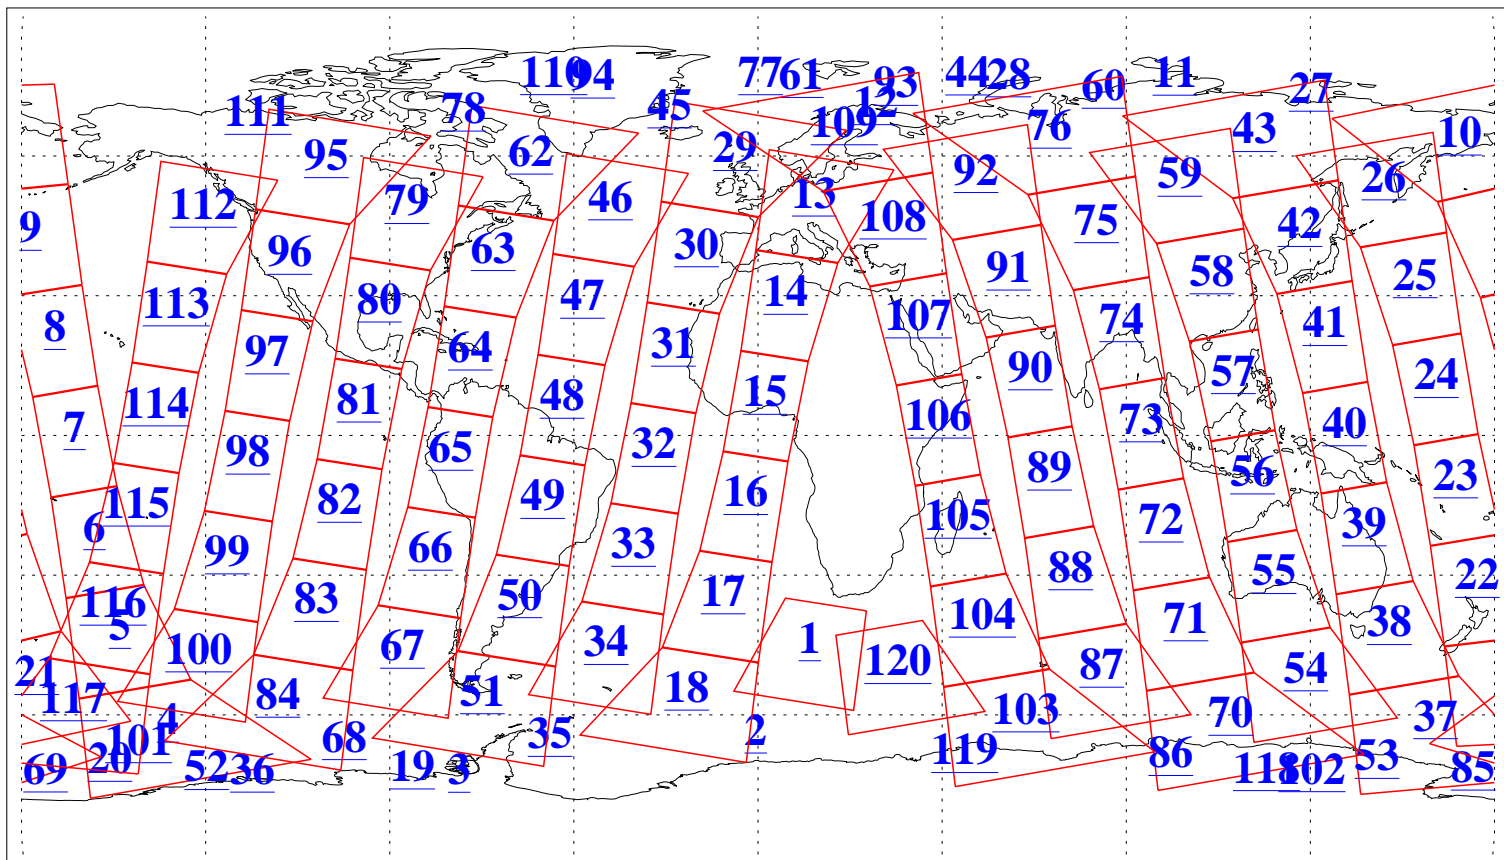

L1B Availability  
AMSU Granules: 239  
HSB Granules: 0  
AIRS Granules: 240

2 Dec 2018  
DoY 336  
Aqua Day 6056  
Granules: 1 to 120

Granules: 121 to 240

Legend: AMSU Available, HSB Available, AIRS Available

L1B Availability  
AMSU Granules: 239  
HSB Granules: 0  
AIRS Granules: 240

2 Dec 2018  
DoY 336  
Aqua Day 6056

Ascending Granules

Descending Granules

Legend: AMSU Available, HSB Available, AIRS Available

L1B Availability  
 AMSU Granules: 239  
 HSB Granules: 0  
 AIRS Granules: 240

2 Dec 2018  
 DoY 336  
 Aqua Day 6056

Northern Hemisphere Granules

Southern Hemisphere Granules

Legend: AMSU Available, ~~HSB Available~~, AIRS Available