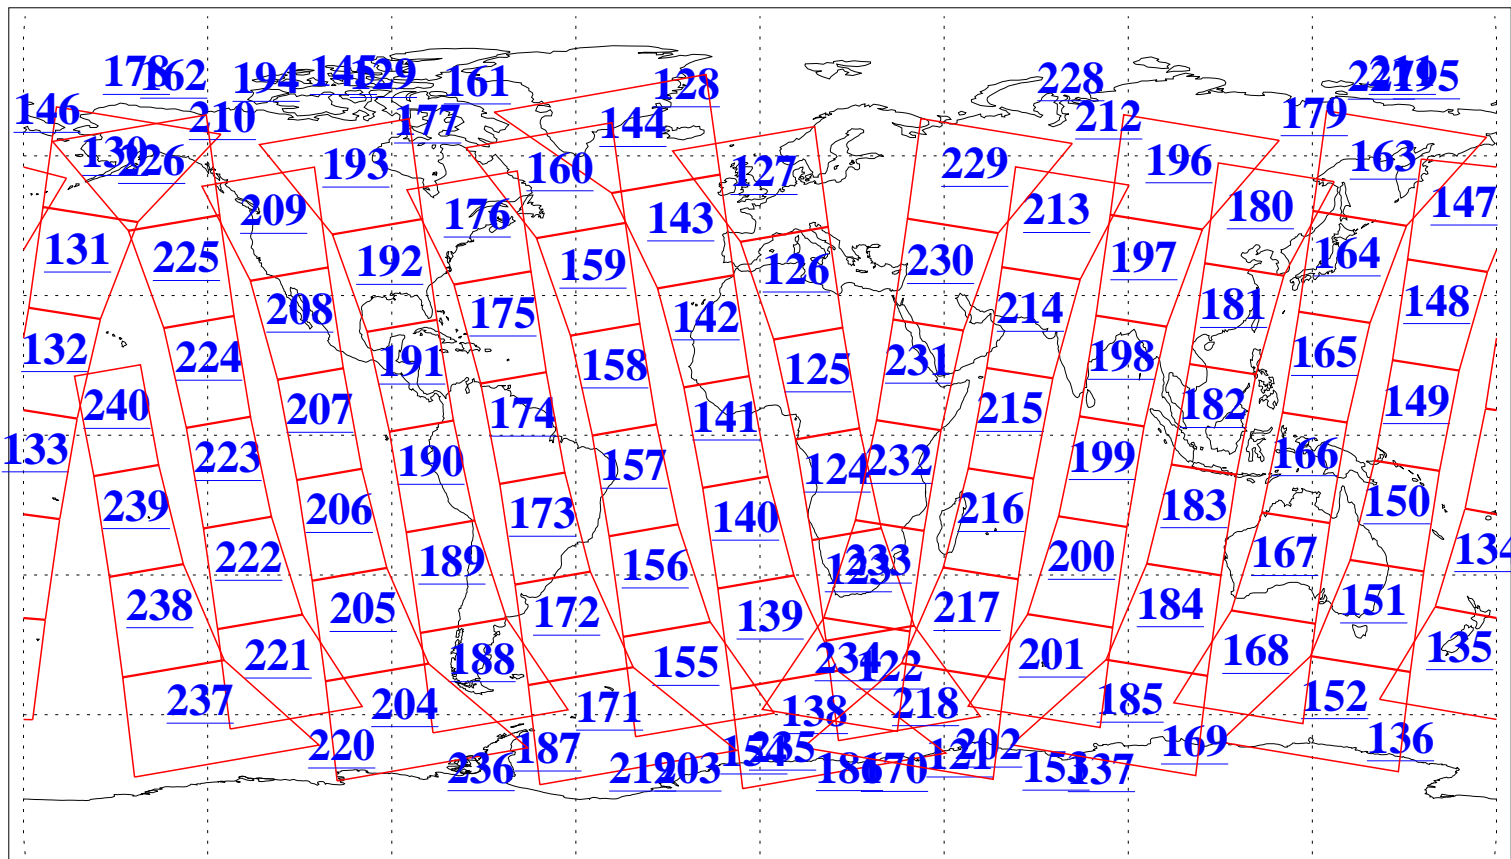

L1B Availability
AMSU Granules: 240
HSB Granules: 0
AIRS Granules: 240

30 Nov 2018
DoY 334
Aqua Day 6054
Granules: 1 to 120

Granules: 121 to 240

Legend: AMSU Available, HSB Available, AIRS Available

L1B Availability
AMSU Granules: 240
HSB Granules: 0
AIRS Granules: 240

30 Nov 2018
DoY 334
Aqua Day 6054

Ascending Granules

Descending Granules

Legend: AMSU Available, HSB Available, AIRS Available

L1B Availability
 AMSU Granules: 240
 HSB Granules: 0
 AIRS Granules: 240

30 Nov 2018
 DoY 334
 Aqua Day 6054

Northern Hemisphere Granules

Southern Hemisphere Granules

Legend: AMSU Available, HSB Available, AIRS Available