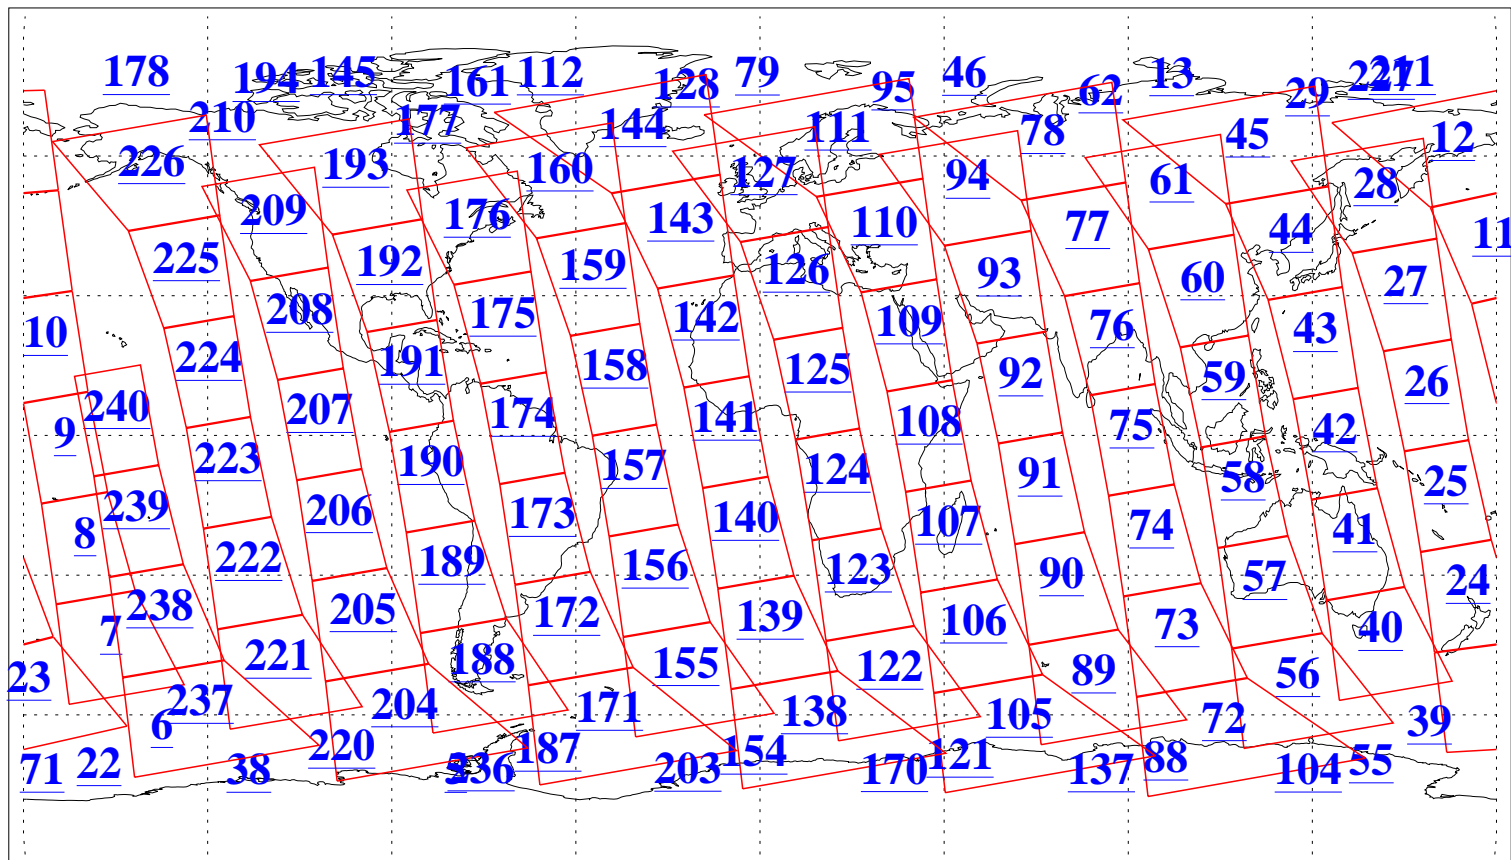

L1B Availability
AMSU Granules: 240
HSB Granules: 0
AIRS Granules: 240

30 Nov 2018
DoY 334
Aqua Day 6054
Granules: 1 to 120

Granules: 121 to 240

Legend: AMSU Available, HSB Available, AIRS Available

L1B Availability
AMSU Granules: 240
HSB Granules: 0
AIRS Granules: 240

30 Nov 2018
DoY 334
Aqua Day 6054

Ascending Granules

Descending Granules

Legend: AMSU Available, HSB Available, AIRS Available

L1B Availability
 AMSU Granules: 240
 HSB Granules: 0
 AIRS Granules: 240

30 Nov 2018
 DoY 334
 Aqua Day 6054

Northern Hemisphere Granules

Southern Hemisphere Granules

Legend: AMSU Available, HSB Available, AIRS Available