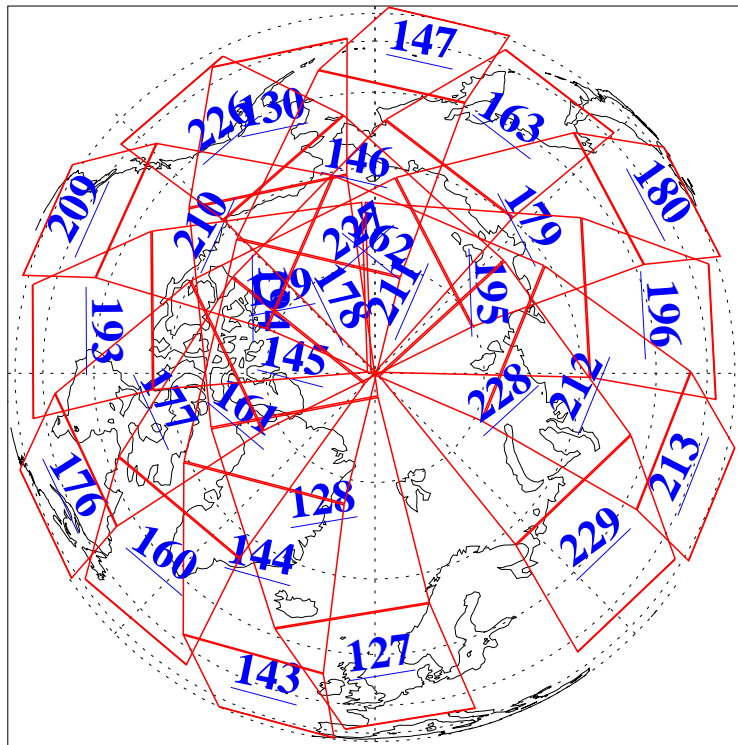

30 Nov 2018
DoY 334
Aqua Day 6054

Ascending Granules

Descending Granules

Legend: AMSU Available, HSB Available, AIRS Available

L1B Availability
 AMSU Granules: 240
 HSB Granules: 0
 AIRS Granules: 240

30 Nov 2018
 DoY 334
 Aqua Day 6054

Northern Hemisphere Granules

Southern Hemisphere Granules

Legend: AMSU Available, HSB Available, AIRS Available