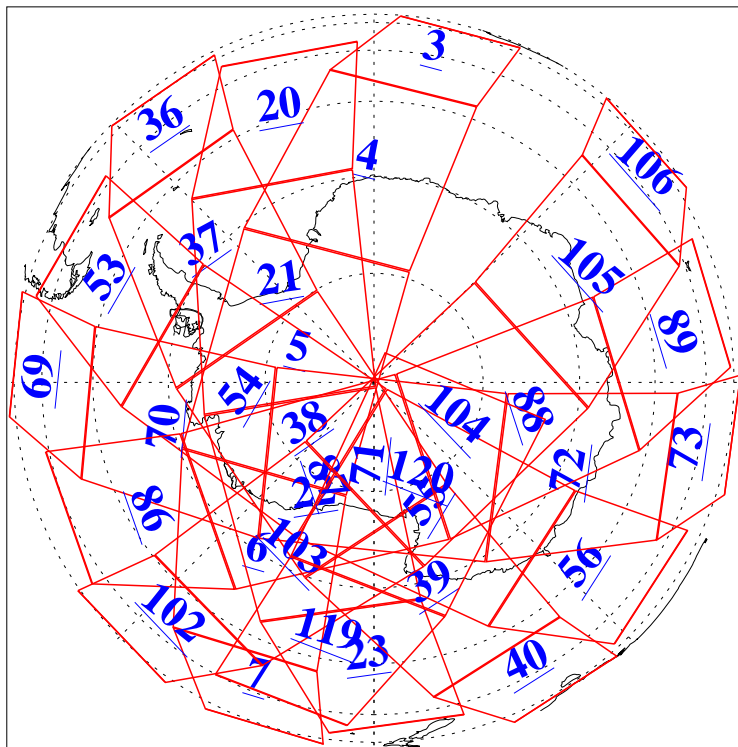

L1B Availability
AMSU Granules: 240
HSB Granules: 0
AIRS Granules: 240

30 Nov 2018
DoY 334
Aqua Day 6054
Granules: 1 to 120

Granules: 121 to 240

Legend: AMSU Available, HSB Available, AIRS Available

L1B Availability
AMSU Granules: 240
HSB Granules: 0
AIRS Granules: 240

30 Nov 2018
DoY 334
Aqua Day 6054

Ascending Granules

Descending Granules

Legend: AMSU Available, HSB Available, AIRS Available

L1B Availability
 AMSU Granules: 240
 HSB Granules: 0
 AIRS Granules: 240

30 Nov 2018
 DoY 334
 Aqua Day 6054

Northern Hemisphere Granules

Southern Hemisphere Granules

Legend: AMSU Available, HSB Available, AIRS Available