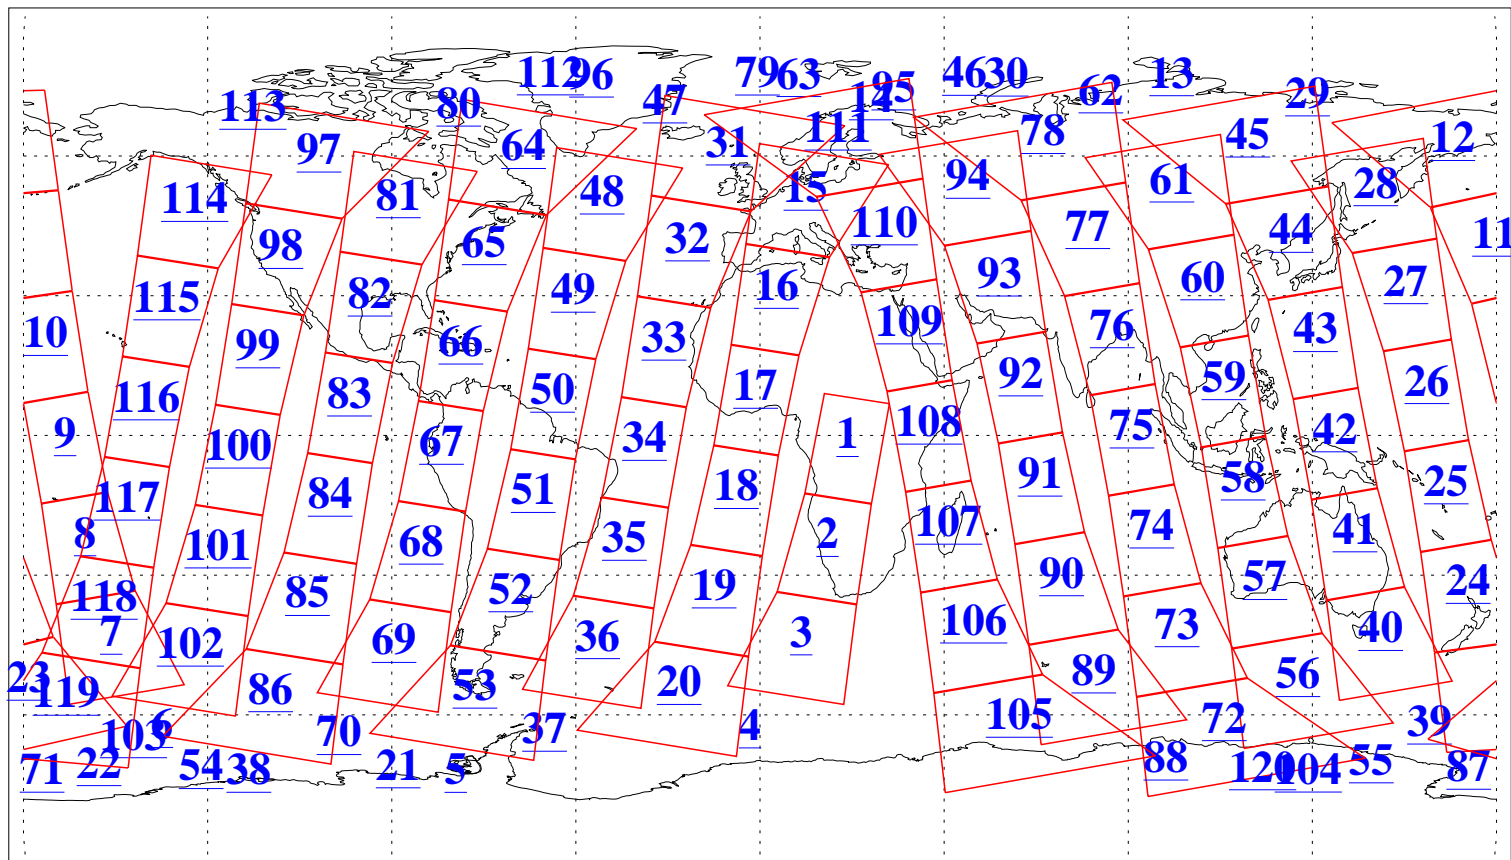

L1B Availability
AMSU Granules: 240
HSB Granules: 0
AIRS Granules: 240

30 Nov 2018
DoY 334
Aqua Day 6054
Granules: 1 to 120

Granules: 121 to 240

Legend: AMSU Available, HSB Available, AIRS Available

L1B Availability
AMSU Granules: 240
HSB Granules: 0
AIRS Granules: 240

30 Nov 2018
DoY 334
Aqua Day 6054

Ascending Granules

Descending Granules

Legend: AMSU Available, HSB Available, AIRS Available

L1B Availability
 AMSU Granules: 240
 HSB Granules: 0
 AIRS Granules: 240

30 Nov 2018
 DoY 334
 Aqua Day 6054

Northern Hemisphere Granules

Southern Hemisphere Granules

Legend: AMSU Available, HSB Available, AIRS Available