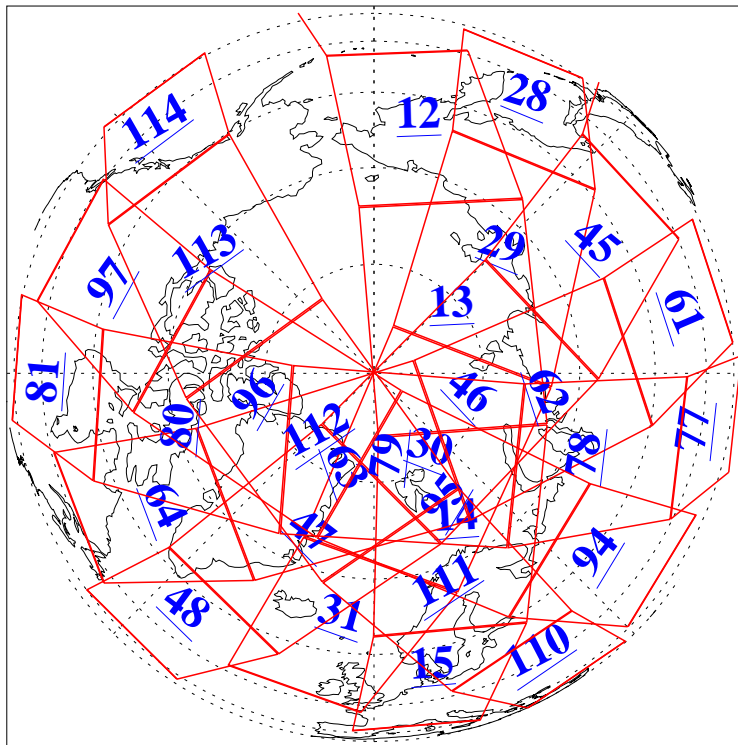

L1B Availability
AMSU Granules: 240
HSB Granules: 0
AIRS Granules: 240

30 Nov 2018
DoY 334
Aqua Day 6054
Granules: 1 to 120

Granules: 121 to 240

Legend: AMSU Available, HSB Available, AIRS Available

L1B Availability
AMSU Granules: 240
HSB Granules: 0
AIRS Granules: 240

30 Nov 2018
DoY 334
Aqua Day 6054

Ascending Granules

Descending Granules

Legend: AMSU Available, HSB Available, AIRS Available

L1B Availability
 AMSU Granules: 240
 HSB Granules: 0
 AIRS Granules: 240

30 Nov 2018
 DoY 334
 Aqua Day 6054

Northern Hemisphere Granules

Southern Hemisphere Granules

Legend: AMSU Available, HSB Available, AIRS Available