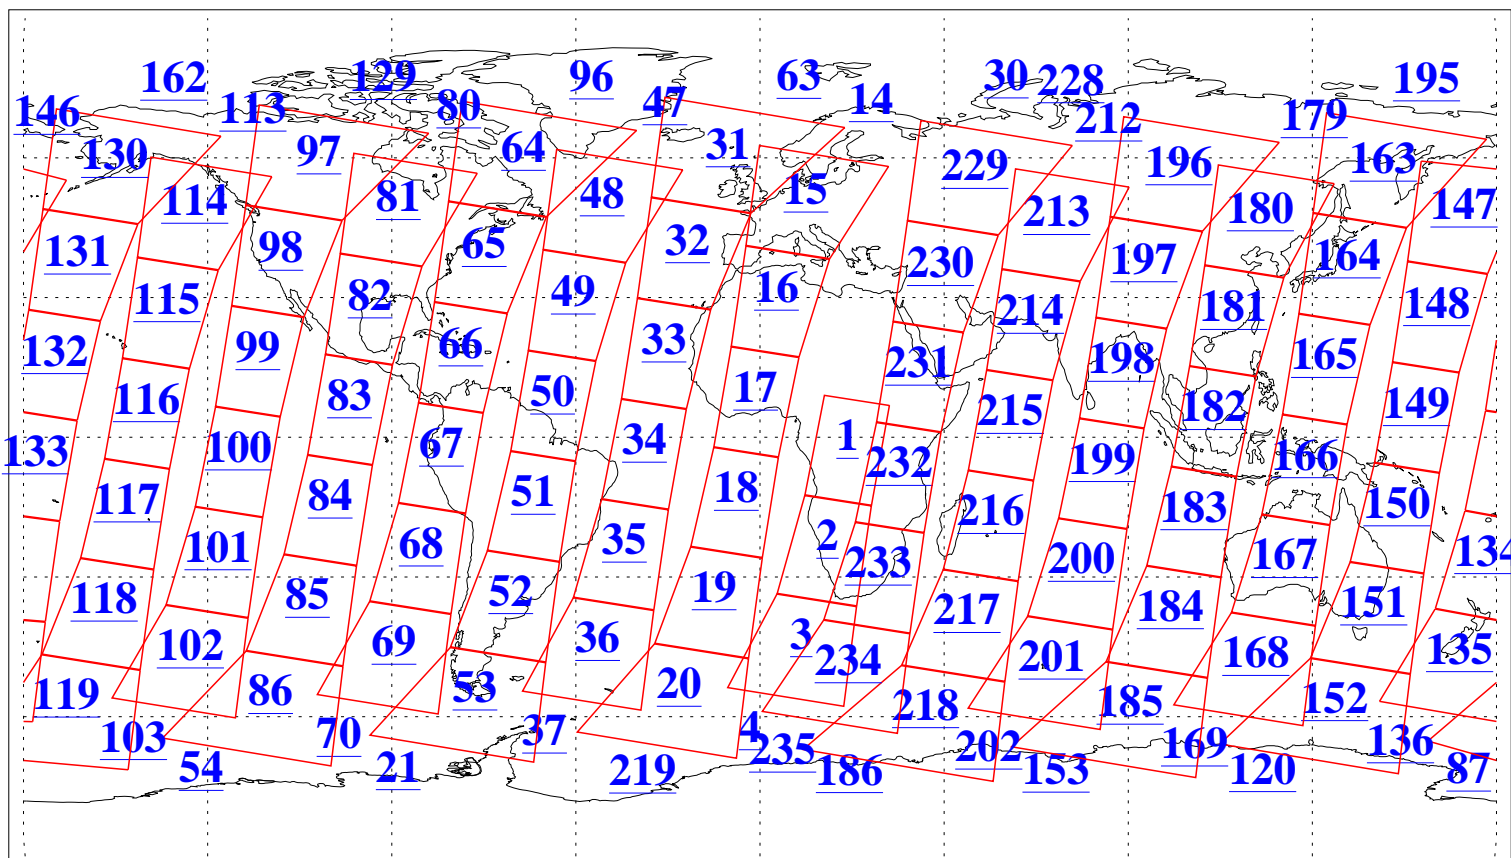

L1B Availability
AMSU Granules: 240
HSB Granules: 0
AIRS Granules: 240

30 Nov 2018
DoY 334
Aqua Day 6054
Granules: 1 to 120

Granules: 121 to 240

Legend: AMSU Available, HSB Available, AIRS Available

L1B Availability
AMSU Granules: 240
HSB Granules: 0
AIRS Granules: 240

30 Nov 2018
DoY 334
Aqua Day 6054

Ascending Granules

Descending Granules

Legend: AMSU Available, HSB Available, AIRS Available

L1B Availability
 AMSU Granules: 240
 HSB Granules: 0
 AIRS Granules: 240

30 Nov 2018
 DoY 334
 Aqua Day 6054

Northern Hemisphere Granules

Southern Hemisphere Granules

Legend: AMSU Available, HSB Available, AIRS Available