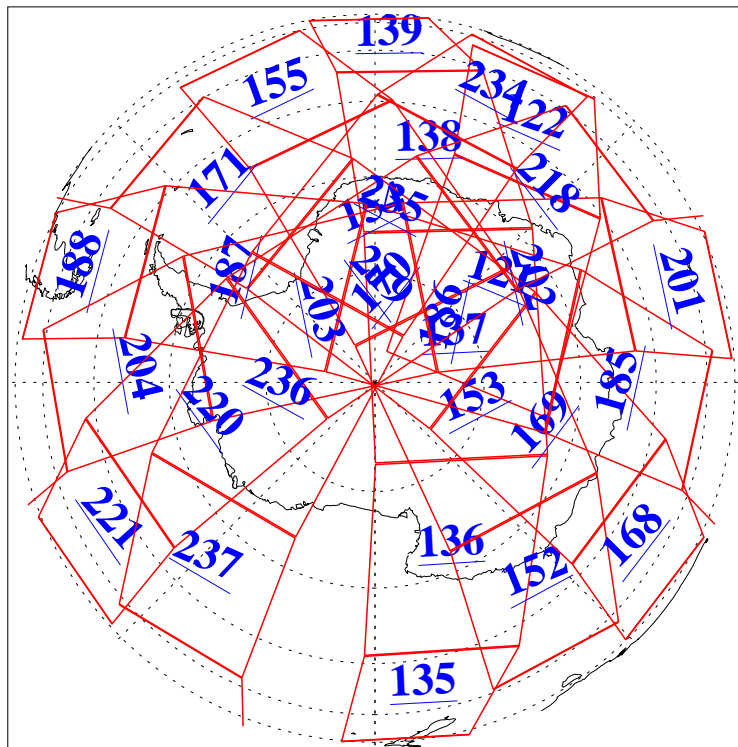

L1B Availability
AMSU Granules: 240
HSB Granules: 0
AIRS Granules: 240

30 Nov 2018
DoY 334
Aqua Day 6054
Granules: 1 to 120

Granules: 121 to 240

Legend: AMSU Available, HSB Available, AIRS Available

L1B Availability
AMSU Granules: 240
HSB Granules: 0
AIRS Granules: 240

30 Nov 2018
DoY 334
Aqua Day 6054

Ascending Granules

Descending Granules

Legend: AMSU Available, HSB Available, AIRS Available

L1B Availability
 AMSU Granules: 240
 HSB Granules: 0
 AIRS Granules: 240

30 Nov 2018
 DoY 334
 Aqua Day 6054

Northern Hemisphere Granules

Southern Hemisphere Granules

Legend: AMSU Available, HSB Available, AIRS Available