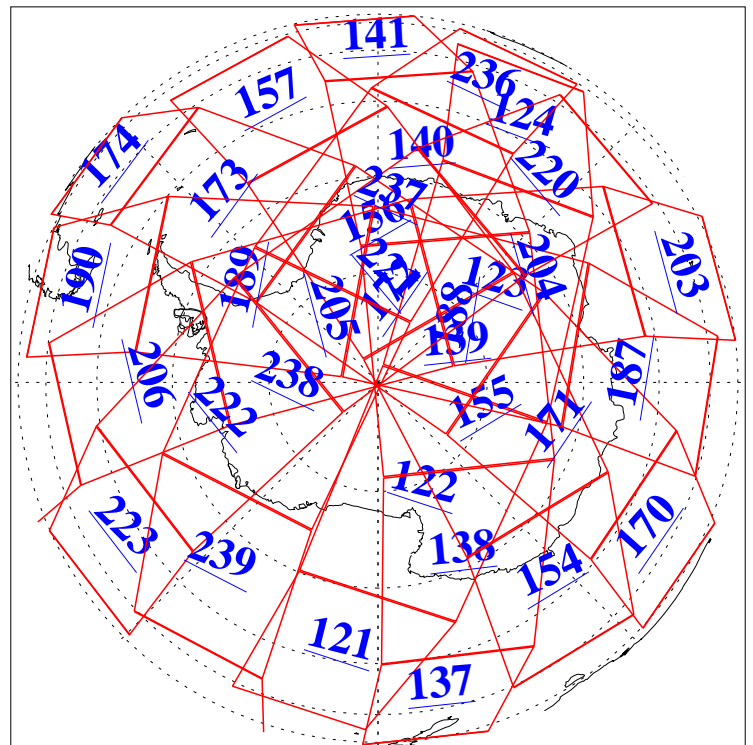

Legend: AMSU Available, HSB Available, AIRS Available