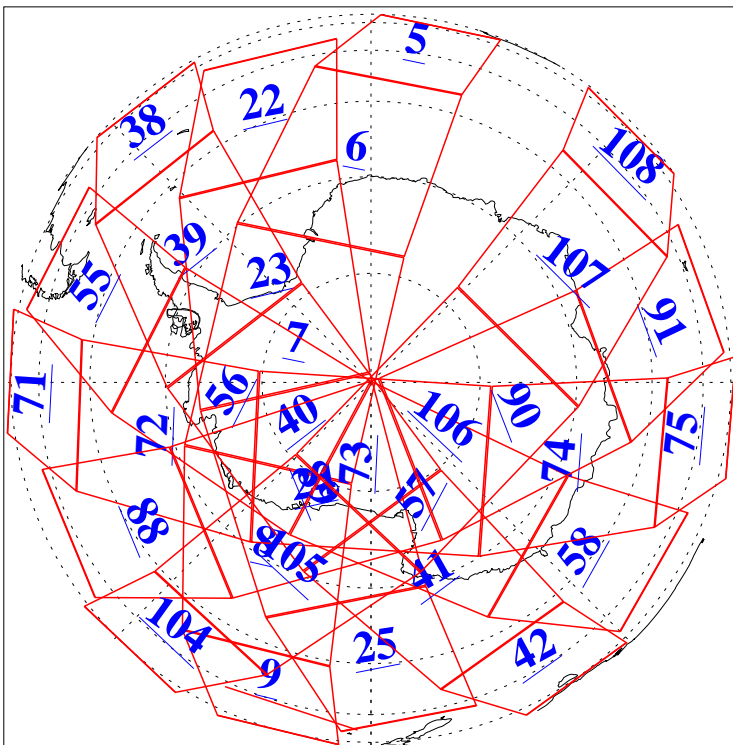

Legend: AMSU Available, HSB Available, AIRS Available