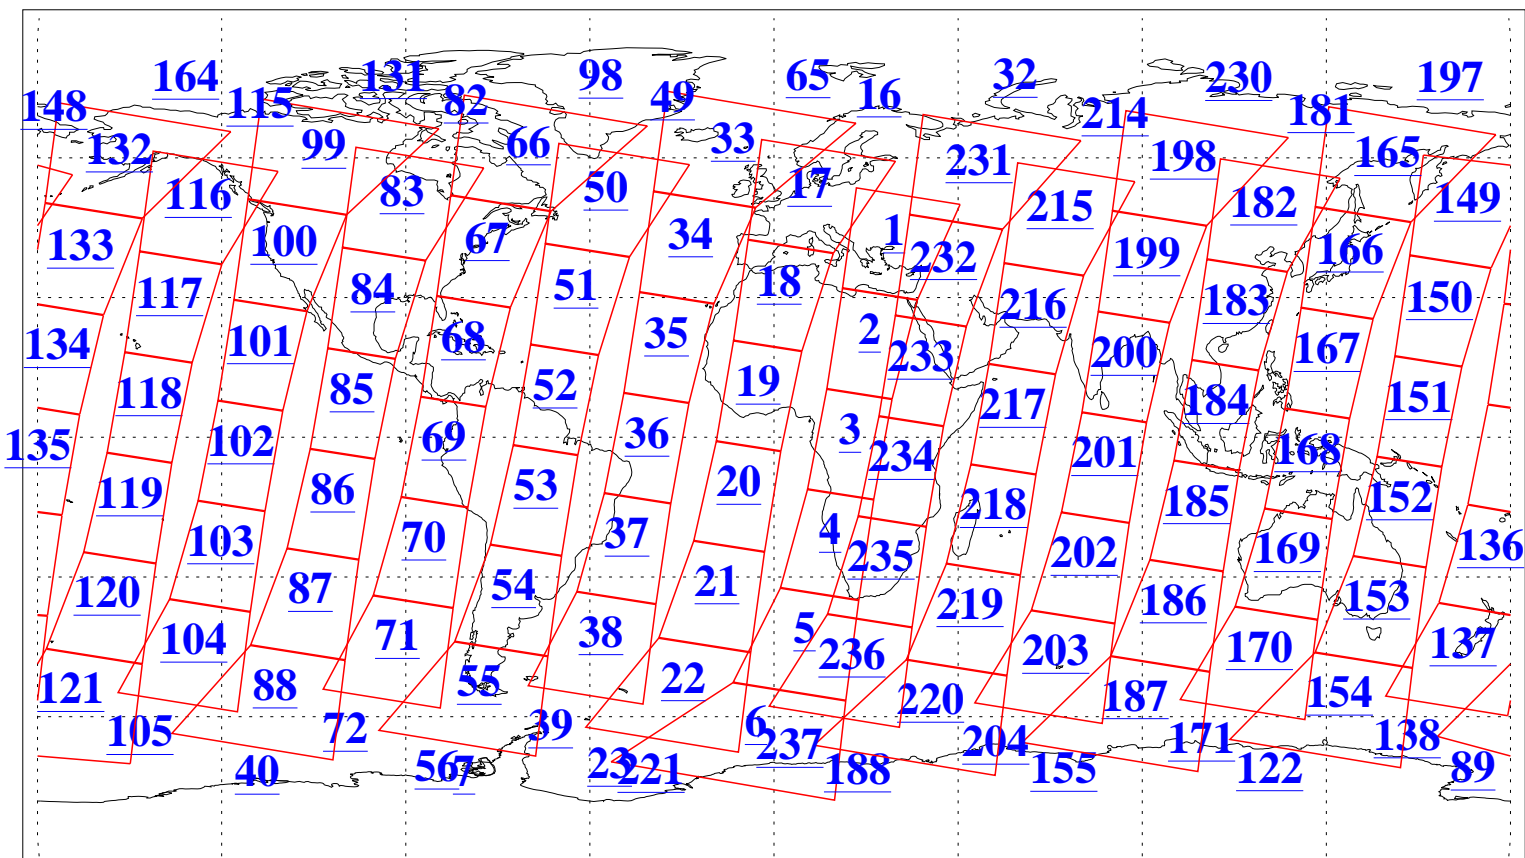

L1B Availability  
AMSU Granules: 240  
HSB Granules: 0  
AIRS Granules: 240

28 Nov 2018  
DoY 332  
Aqua Day 6052  
Granules: 1 to 120

Granules: 121 to 240

Legend: AMSU Available, HSB Available, AIRS Available

L1B Availability  
AMSU Granules: 240  
HSB Granules: 0  
AIRS Granules: 240

28 Nov 2018  
DoY 332  
Aqua Day 6052

Ascending Granules

Descending Granules

Legend: AMSU Available, HSB Available, AIRS Available

### Northern Hemisphere Granules