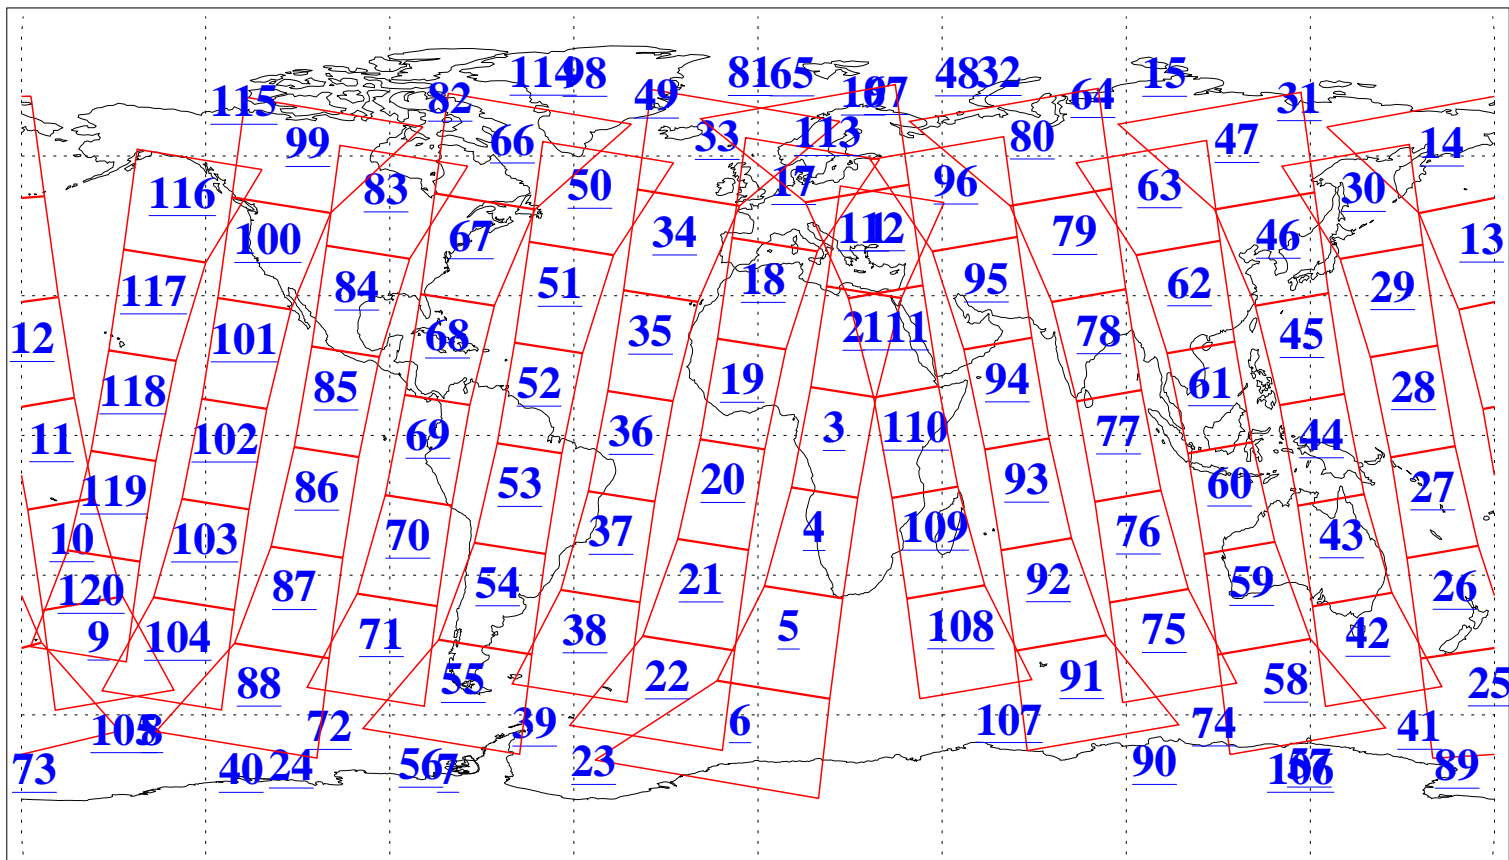

L1B Availability  
AMSU Granules: 240  
HSB Granules: 0  
AIRS Granules: 240

28 Nov 2018  
DoY 332  
Aqua Day 6052  
Granules: 1 to 120

Granules: 121 to 240

Legend: AMSU Available, HSB Available, AIRS Available

L1B Availability  
AMSU Granules: 240  
HSB Granules: 0  
AIRS Granules: 240

28 Nov 2018  
DoY 332  
Aqua Day 6052

Ascending Granules

Descending Granules

Legend: AMSU Available, HSB Available, AIRS Available