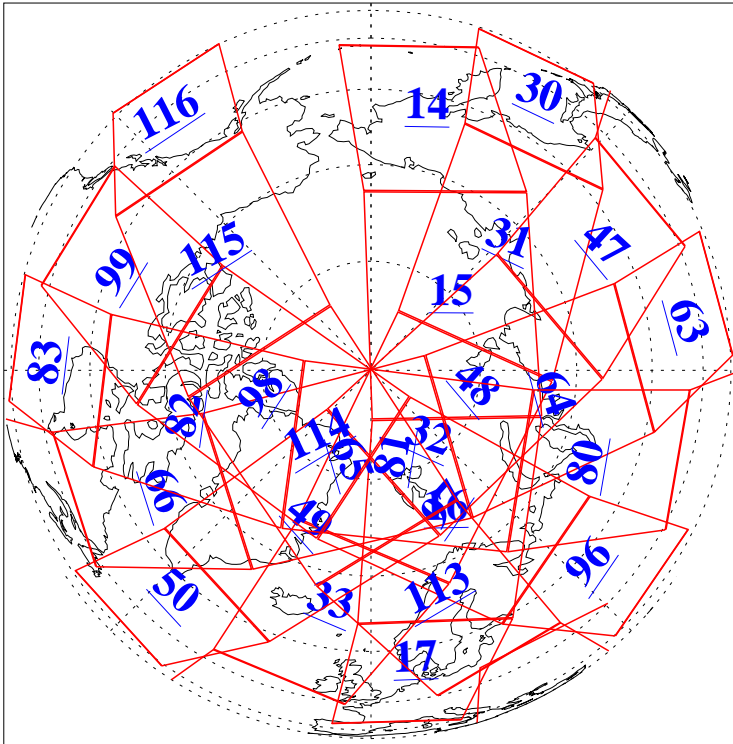

L1B Availability  
AMSU Granules: 240  
HSB Granules: 0  
AIRS Granules: 240

28 Nov 2018  
DoY 332  
Aqua Day 6052  
Granules: 1 to 120

Granules: 121 to 240

Legend: AMSU Available, HSB Available, AIRS Available

L1B Availability  
AMSU Granules: 240  
HSB Granules: 0  
AIRS Granules: 240

28 Nov 2018  
DoY 332  
Aqua Day 6052

Ascending Granules

Descending Granules

Legend: AMSU Available, HSB Available, AIRS Available

L1B Availability  
AMSU Granules: 240  
HSB Granules: 0  
AIRS Granules: 240

28 Nov 2018  
DoY 332  
Aqua Day 6052

### Northern Hemisphere Granules