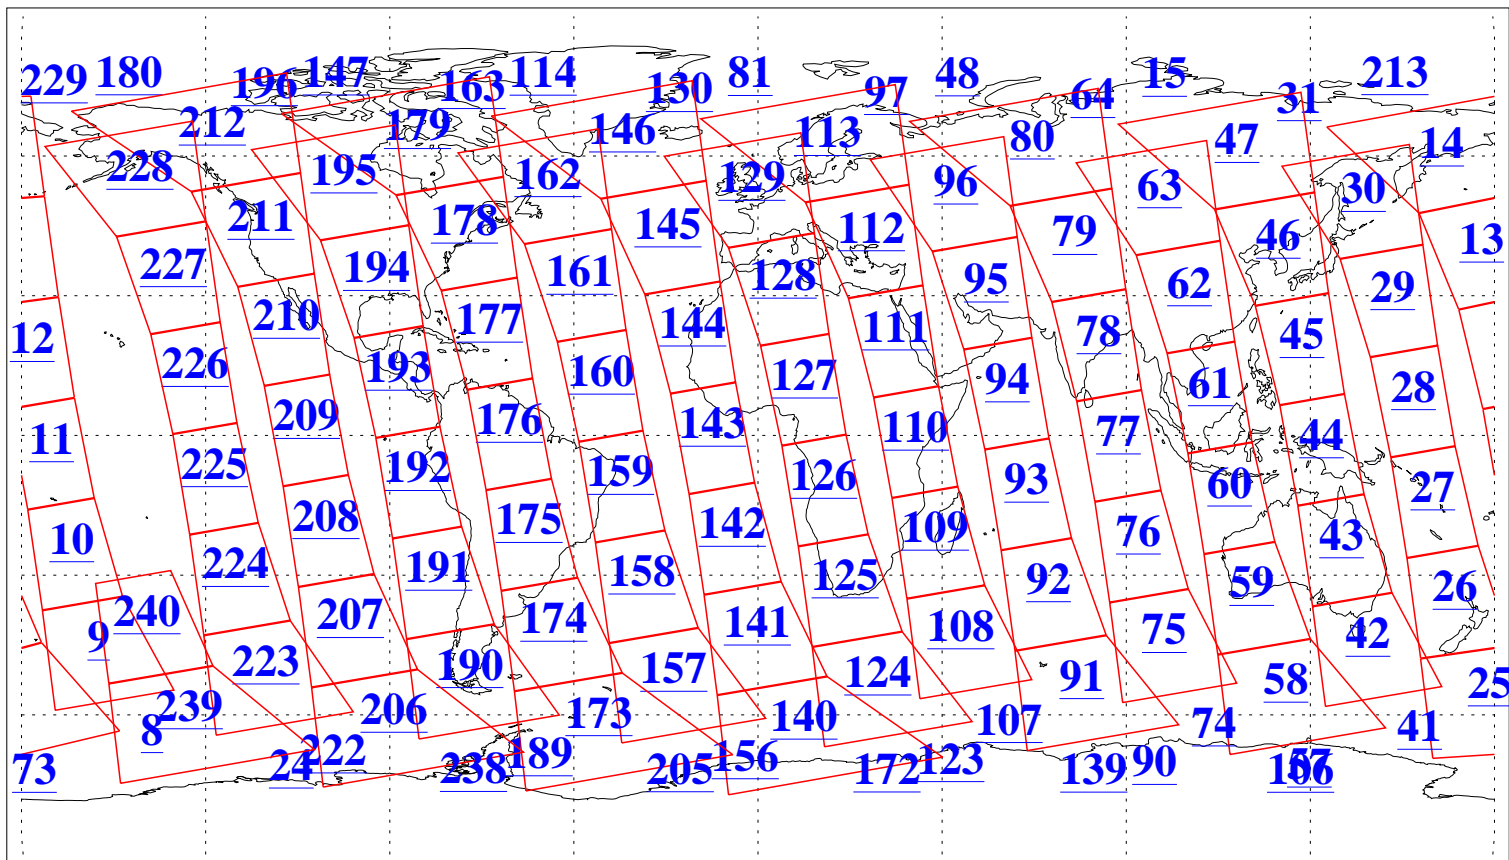

L1B Availability  
AMSU Granules: 240  
HSB Granules: 0  
AIRS Granules: 240

28 Nov 2018  
DoY 332  
Aqua Day 6052  
Granules: 1 to 120

Granules: 121 to 240

Legend: AMSU Available, HSB Available, AIRS Available

L1B Availability  
AMSU Granules: 240  
HSB Granules: 0  
AIRS Granules: 240

28 Nov 2018  
DoY 332  
Aqua Day 6052

Ascending Granules

Descending Granules

Legend: AMSU Available, HSB Available, AIRS Available