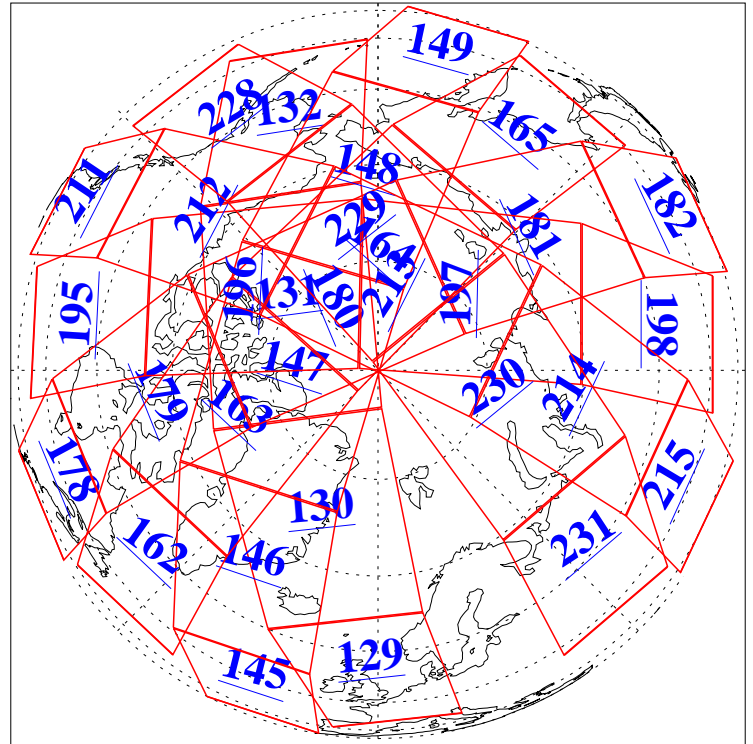

L1B Availability  
AMSU Granules: 240  
HSB Granules: 0  
AIRS Granules: 240

28 Nov 2018  
DoY 332  
Aqua Day 6052

Ascending Granules

Descending Granules

Legend: AMSU Available, HSB Available, AIRS Available

### Northern Hemisphere Granules