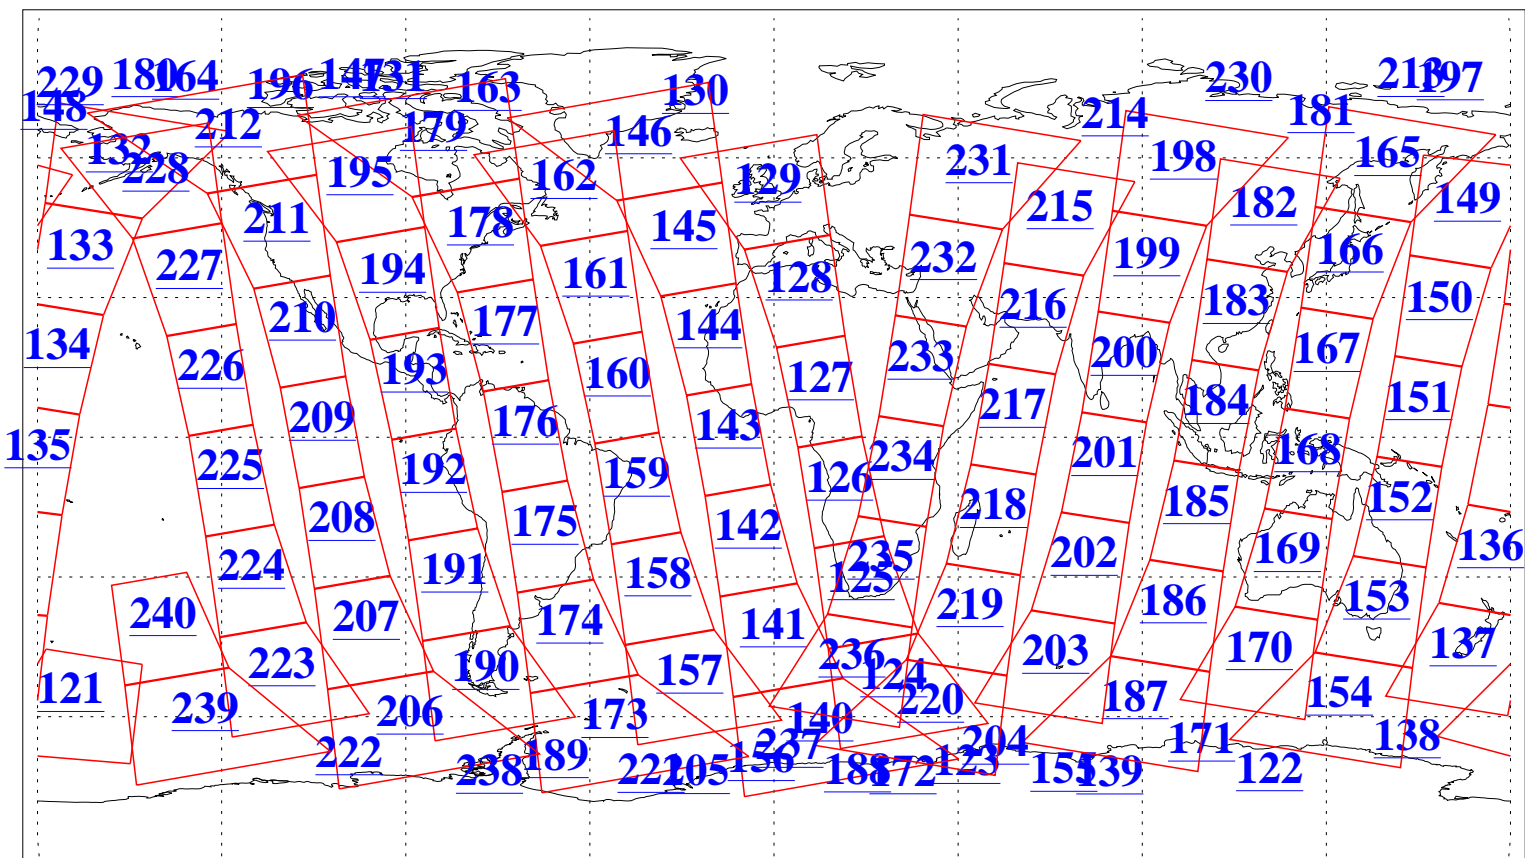

L1B Availability  
AMSU Granules: 240  
HSB Granules: 0  
AIRS Granules: 240

28 Nov 2018  
DoY 332  
Aqua Day 6052  
Granules: 1 to 120

Granules: 121 to 240

Legend: AMSU Available, HSB Available, AIRS Available

L1B Availability  
AMSU Granules: 240  
HSB Granules: 0  
AIRS Granules: 240

28 Nov 2018  
DoY 332  
Aqua Day 6052

Ascending Granules

Descending Granules

Legend: AMSU Available, HSB Available, AIRS Available