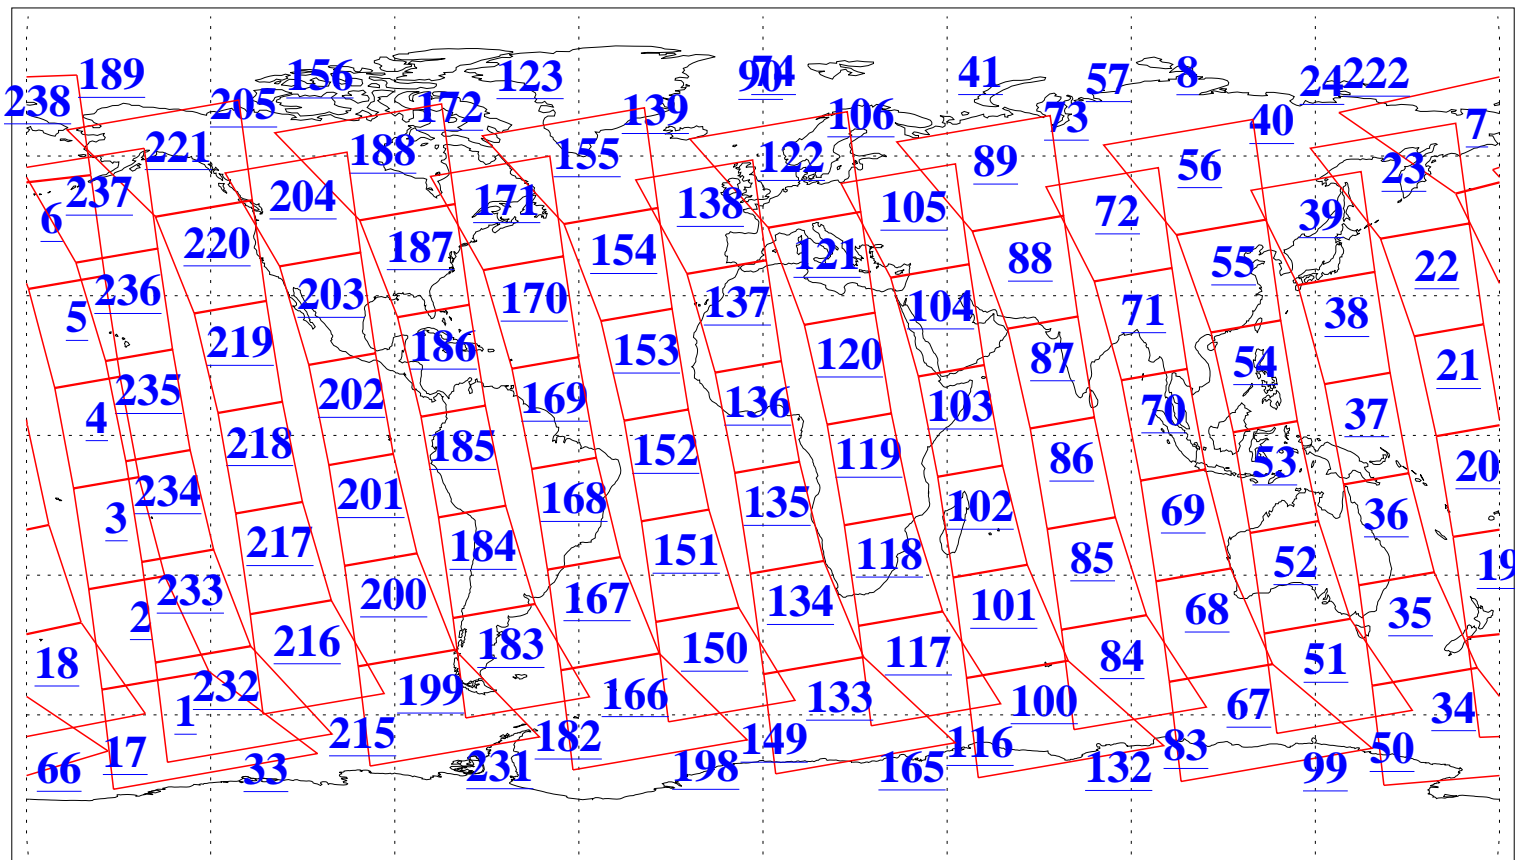

L1B Availability
AMSU Granules: 240
HSB Granules: 0
AIRS Granules: 240

27 Nov 2018
DoY 331
Aqua Day 6051
Granules: 1 to 120

Granules: 121 to 240

Legend: AMSU Available, HSB Available, AIRS Available

L1B Availability
AMSU Granules: 240
HSB Granules: 0
AIRS Granules: 240

27 Nov 2018
DoY 331
Aqua Day 6051

Ascending Granules

Descending Granules

Legend: AMSU Available, HSB Available, AIRS Available

L1B Availability
 AMSU Granules: 240
 HSB Granules: 0
 AIRS Granules: 240

27 Nov 2018
 DoY 331
 Aqua Day 6051

Northern Hemisphere Granules

Southern Hemisphere Granules

Legend: AMSU Available, HSB Available, AIRS Available