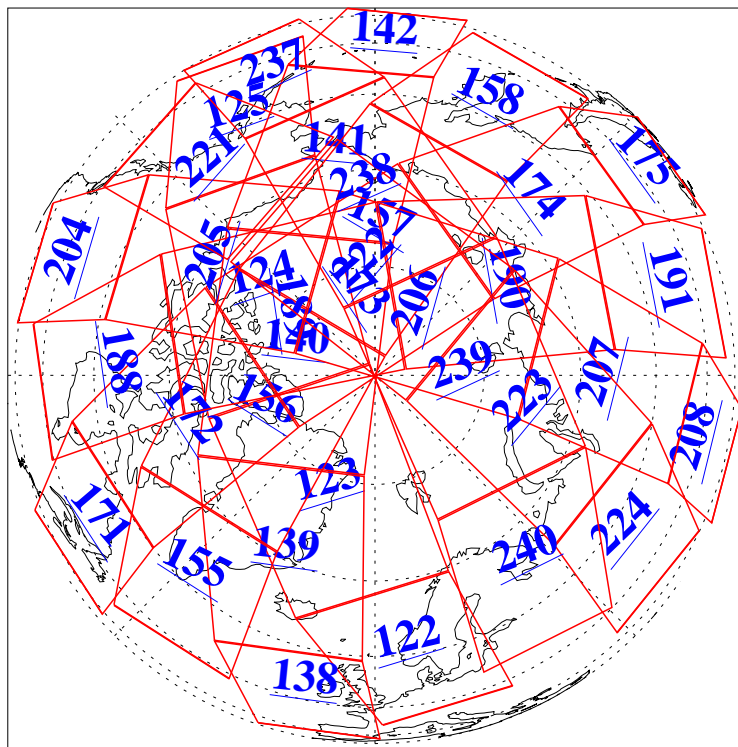

L1B Availability
AMSU Granules: 240
HSB Granules: 0
AIRS Granules: 240

27 Nov 2018
DoY 331
Aqua Day 6051
Granules: 1 to 120

Granules: 121 to 240

Legend: AMSU Available, HSB Available, AIRS Available

L1B Availability
AMSU Granules: 240
HSB Granules: 0
AIRS Granules: 240

27 Nov 2018
DoY 331
Aqua Day 6051

Ascending Granules

Descending Granules

Legend: AMSU Available, HSB Available, AIRS Available

L1B Availability
 AMSU Granules: 240
 HSB Granules: 0
 AIRS Granules: 240

27 Nov 2018
 DoY 331
 Aqua Day 6051

Northern Hemisphere Granules

Southern Hemisphere Granules

Legend: AMSU Available, HSB Available, AIRS Available