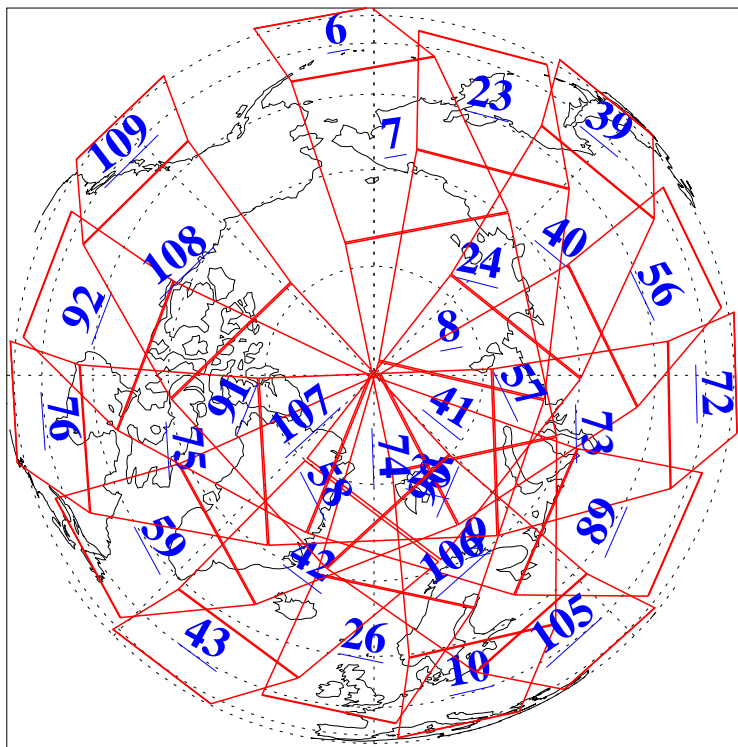

L1B Availability
AMSU Granules: 240
HSB Granules: 0
AIRS Granules: 240

27 Nov 2018
DoY 331
Aqua Day 6051
Granules: 1 to 120

Granules: 121 to 240

Legend: AMSU Available, HSB Available, AIRS Available

L1B Availability
AMSU Granules: 240
HSB Granules: 0
AIRS Granules: 240

27 Nov 2018
DoY 331
Aqua Day 6051

Ascending Granules

Descending Granules

Legend: AMSU Available, HSB Available, AIRS Available

L1B Availability
 AMSU Granules: 240
 HSB Granules: 0
 AIRS Granules: 240

27 Nov 2018
 DoY 331
 Aqua Day 6051

Northern Hemisphere Granules

Southern Hemisphere Granules

Legend: AMSU Available, HSB Available, AIRS Available