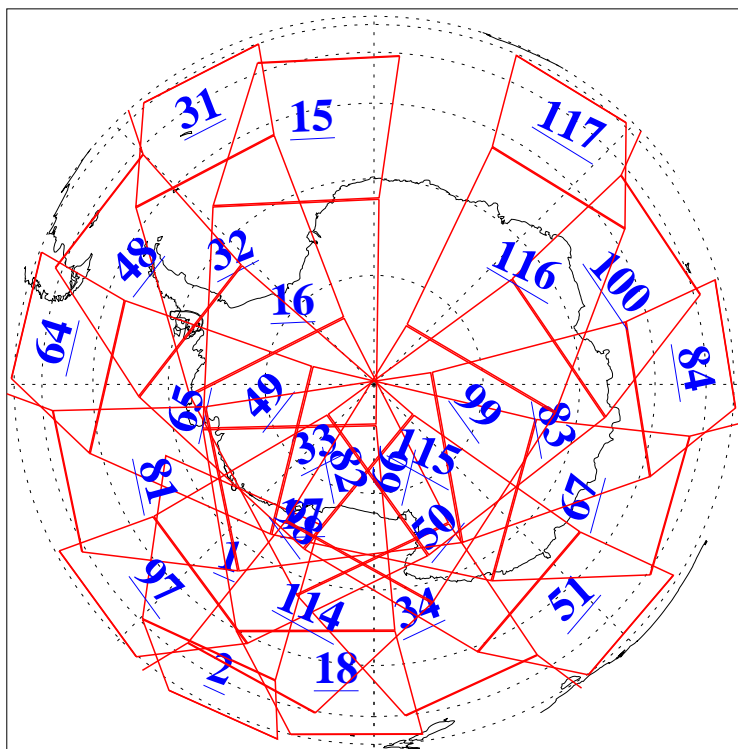

L1B Availability
AMSU Granules: 240
HSB Granules: 0
AIRS Granules: 240

27 Nov 2018
DoY 331
Aqua Day 6051
Granules: 1 to 120

Granules: 121 to 240

Legend: AMSU Available, HSB Available, AIRS Available

L1B Availability
AMSU Granules: 240
HSB Granules: 0
AIRS Granules: 240

27 Nov 2018
DoY 331
Aqua Day 6051

Ascending Granules

Descending Granules

Legend: AMSU Available, HSB Available, AIRS Available

L1B Availability
 AMSU Granules: 240
 HSB Granules: 0
 AIRS Granules: 240

27 Nov 2018
 DoY 331
 Aqua Day 6051

Northern Hemisphere Granules

Southern Hemisphere Granules

Legend: AMSU Available, HSB Available, AIRS Available