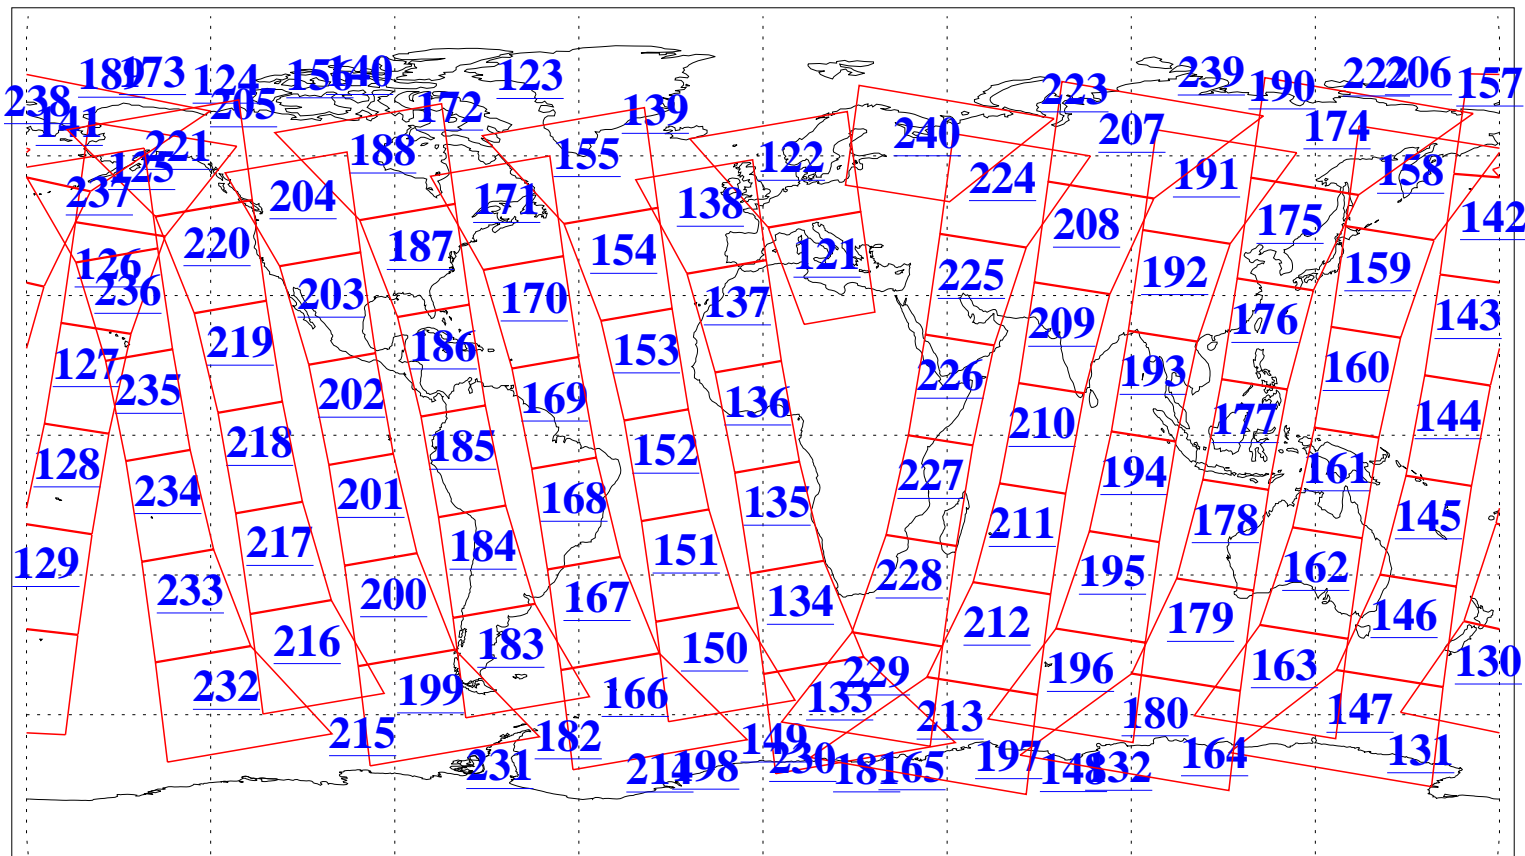

L1B Availability
AMSU Granules: 240
HSB Granules: 0
AIRS Granules: 240

27 Nov 2018
DoY 331
Aqua Day 6051
Granules: 1 to 120

Granules: 121 to 240

Legend: AMSU Available, HSB Available, AIRS Available

L1B Availability
AMSU Granules: 240
HSB Granules: 0
AIRS Granules: 240

27 Nov 2018
DoY 331
Aqua Day 6051

Ascending Granules

Descending Granules

Legend: AMSU Available, HSB Available, AIRS Available

L1B Availability
 AMSU Granules: 240
 HSB Granules: 0
 AIRS Granules: 240

27 Nov 2018
 DoY 331
 Aqua Day 6051

Northern Hemisphere Granules

Southern Hemisphere Granules

Legend: AMSU Available, HSB Available, AIRS Available