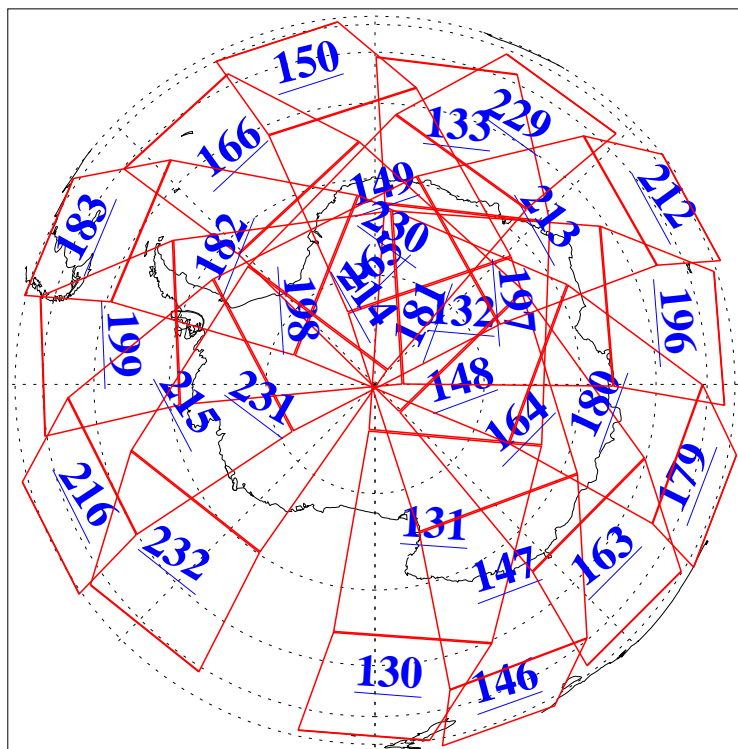

27 Nov 2018
DoY 331
Aqua Day 6051

Ascending Granules

Descending Granules

Legend: AMSU Available, HSB Available, AIRS Available

L1B Availability
 AMSU Granules: 240
 HSB Granules: 0
 AIRS Granules: 240

27 Nov 2018
 DoY 331
 Aqua Day 6051

Northern Hemisphere Granules

Southern Hemisphere Granules

Legend: AMSU Available, HSB Available, AIRS Available