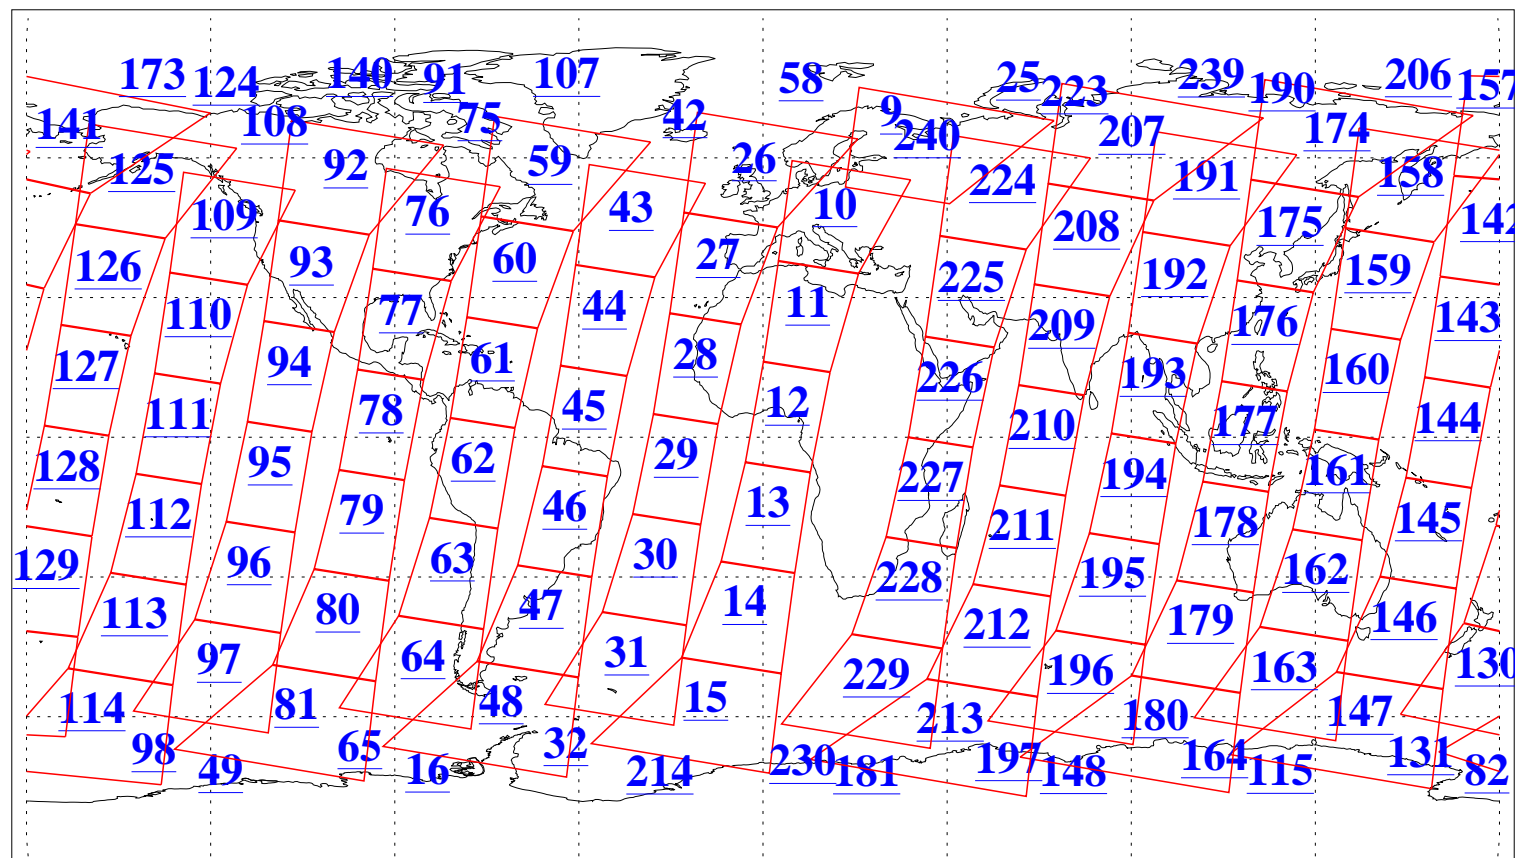

L1B Availability
AMSU Granules: 240
HSB Granules: 0
AIRS Granules: 240

27 Nov 2018
DoY 331
Aqua Day 6051
Granules: 1 to 120

Granules: 121 to 240

Legend: AMSU Available, HSB Available, AIRS Available

L1B Availability
AMSU Granules: 240
HSB Granules: 0
AIRS Granules: 240

27 Nov 2018
DoY 331
Aqua Day 6051

Ascending Granules

Descending Granules

Legend: AMSU Available, HSB Available, AIRS Available

L1B Availability
 AMSU Granules: 240
 HSB Granules: 0
 AIRS Granules: 240

27 Nov 2018
 DoY 331
 Aqua Day 6051

Northern Hemisphere Granules

Southern Hemisphere Granules

Legend: AMSU Available, HSB Available, AIRS Available