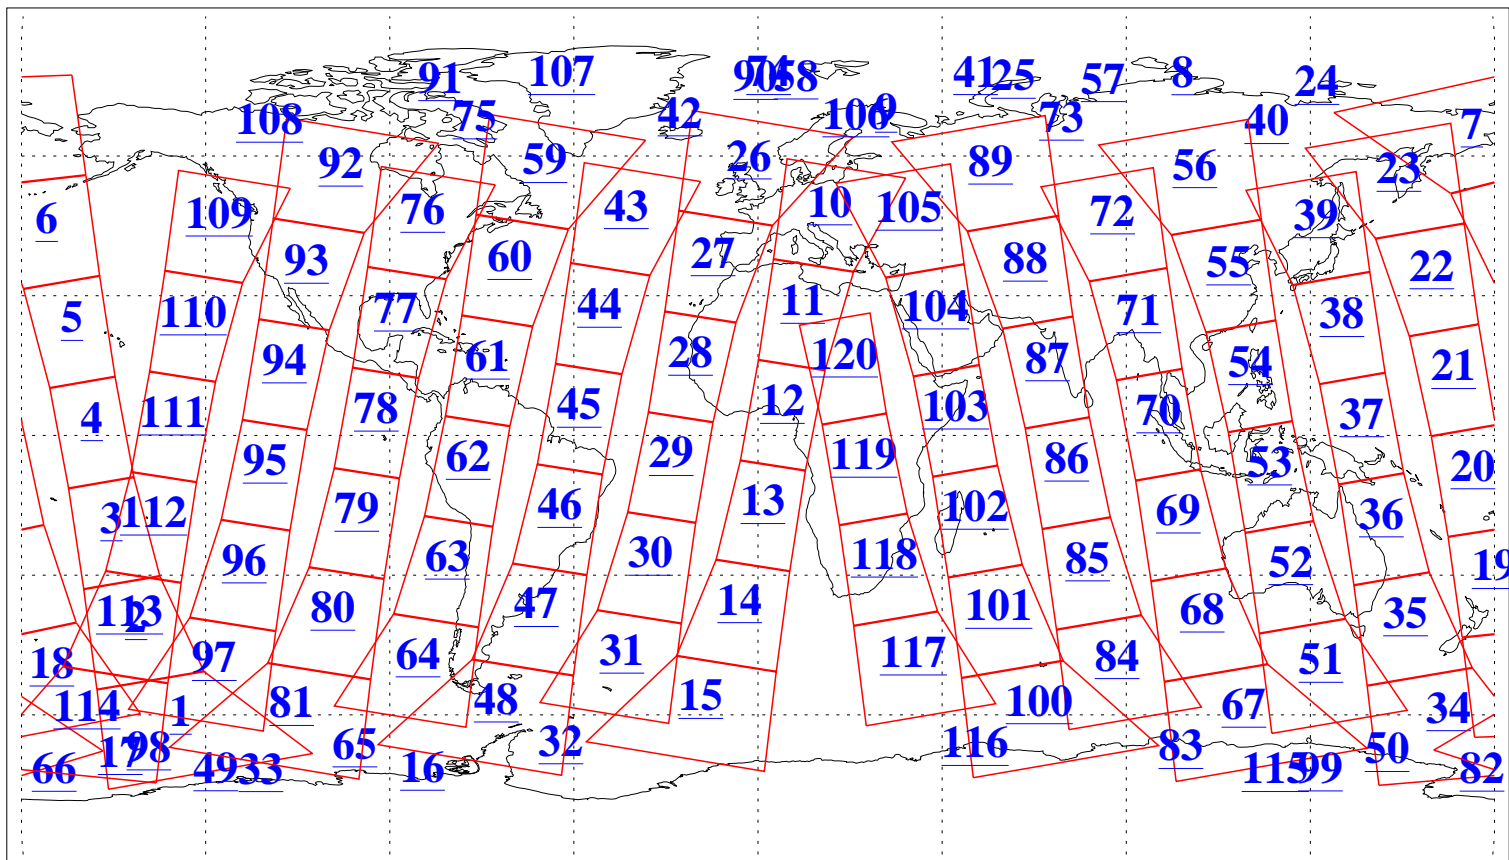

L1B Availability
AMSU Granules: 240
HSB Granules: 0
AIRS Granules: 240

27 Nov 2018
DoY 331
Aqua Day 6051
Granules: 1 to 120

Granules: 121 to 240

Legend: AMSU Available, HSB Available, AIRS Available

L1B Availability
AMSU Granules: 240
HSB Granules: 0
AIRS Granules: 240

27 Nov 2018
DoY 331
Aqua Day 6051

Ascending Granules

Descending Granules

Legend: AMSU Available, HSB Available, AIRS Available

L1B Availability
 AMSU Granules: 240
 HSB Granules: 0
 AIRS Granules: 240

27 Nov 2018
 DoY 331
 Aqua Day 6051

Northern Hemisphere Granules

Southern Hemisphere Granules

Legend: AMSU Available, HSB Available, AIRS Available