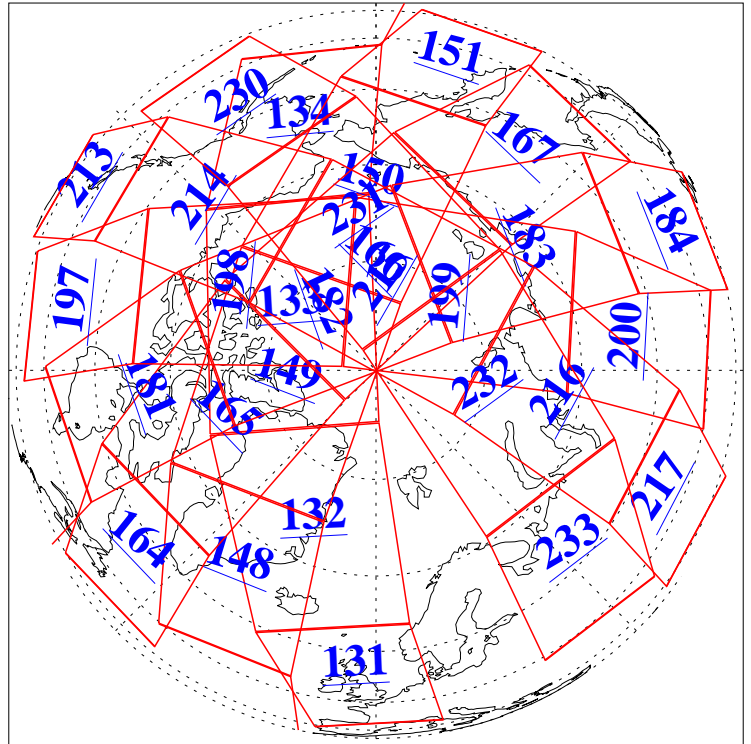

26 Nov 2018
DoY 330
Aqua Day 6050

Ascending Granules

Descending Granules

Legend: AMSU Available, HSB Available, AIRS Available

L1B Availability
 AMSU Granules: 240
 HSB Granules: 0
 AIRS Granules: 240

26 Nov 2018
 DoY 330
 Aqua Day 6050

Northern Hemisphere Granules

Southern Hemisphere Granules

Legend: AMSU Available, HSB Available, AIRS Available