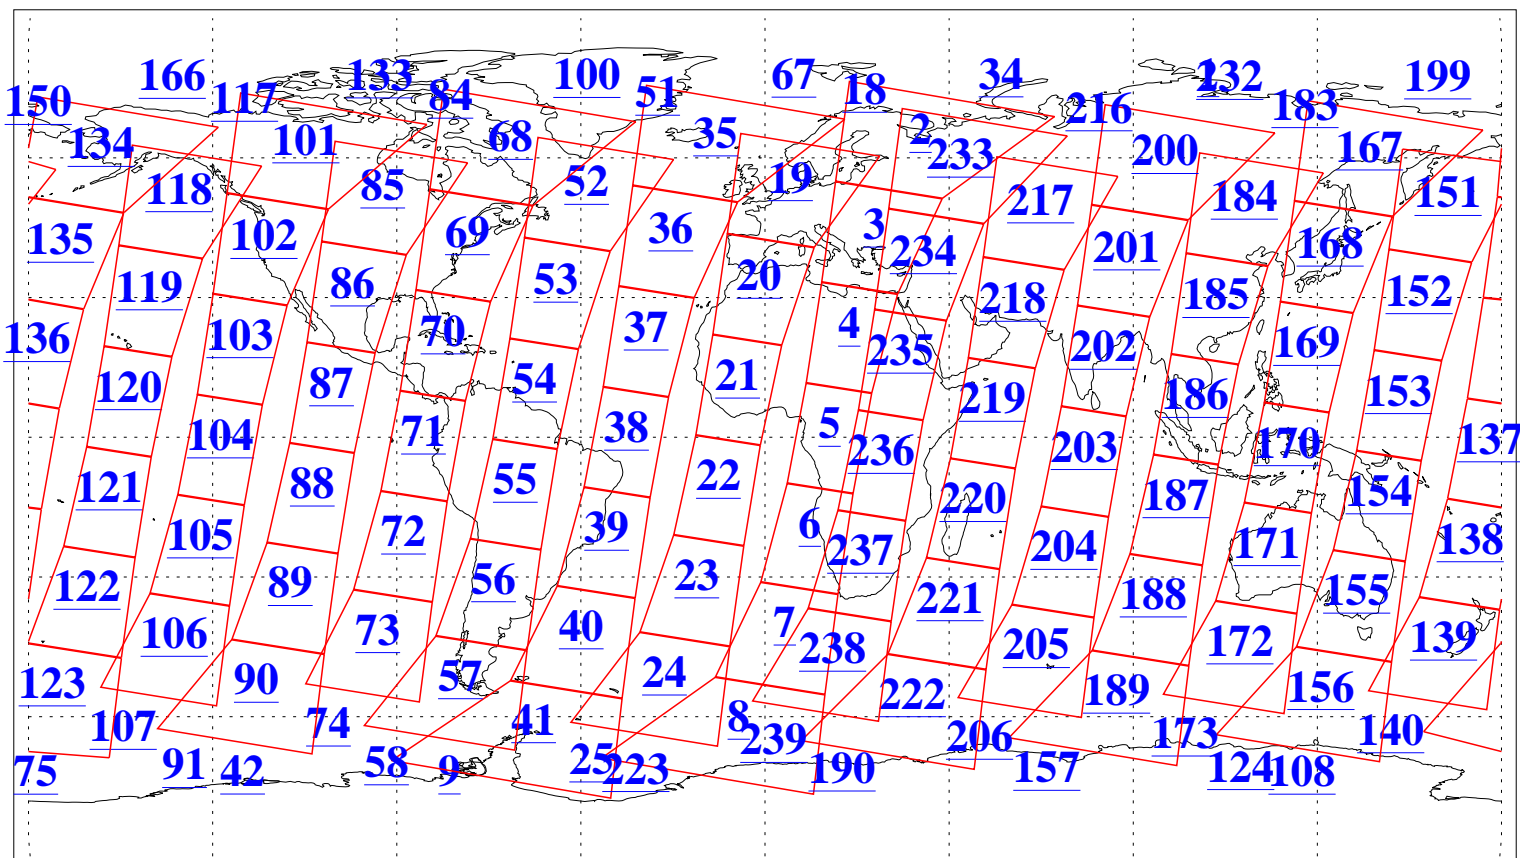

L1B Availability
AMSU Granules: 240
HSB Granules: 0
AIRS Granules: 240

26 Nov 2018
DoY 330
Aqua Day 6050
Granules: 1 to 120

Granules: 121 to 240

Legend: AMSU Available, HSB Available, AIRS Available

L1B Availability
AMSU Granules: 240
HSB Granules: 0
AIRS Granules: 240

26 Nov 2018
DoY 330
Aqua Day 6050

Ascending Granules

Descending Granules

Legend: AMSU Available, HSB Available, AIRS Available

L1B Availability
 AMSU Granules: 240
 HSB Granules: 0
 AIRS Granules: 240

26 Nov 2018
 DoY 330
 Aqua Day 6050

Northern Hemisphere Granules

Southern Hemisphere Granules

Legend: AMSU Available, HSB Available, AIRS Available