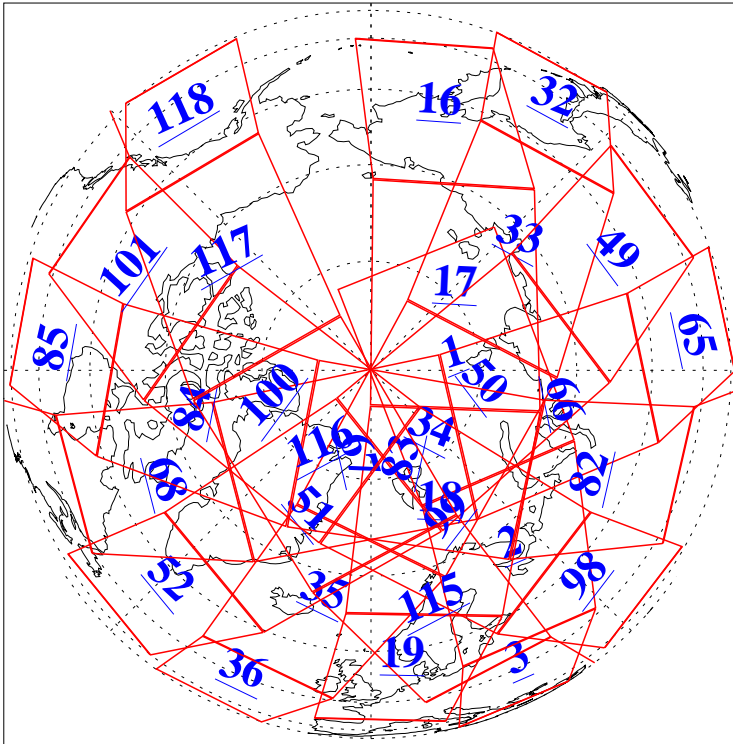

L1B Availability
AMSU Granules: 240
HSB Granules: 0
AIRS Granules: 240

26 Nov 2018
DoY 330
Aqua Day 6050
Granules: 1 to 120

Granules: 121 to 240

Legend: AMSU Available, HSB Available, AIRS Available

L1B Availability
AMSU Granules: 240
HSB Granules: 0
AIRS Granules: 240

26 Nov 2018
DoY 330
Aqua Day 6050

Ascending Granules

Descending Granules

Legend: AMSU Available, HSB Available, AIRS Available

L1B Availability
 AMSU Granules: 240
 HSB Granules: 0
 AIRS Granules: 240

26 Nov 2018
 DoY 330
 Aqua Day 6050

Northern Hemisphere Granules

Southern Hemisphere Granules

Legend: AMSU Available, HSB Available, AIRS Available