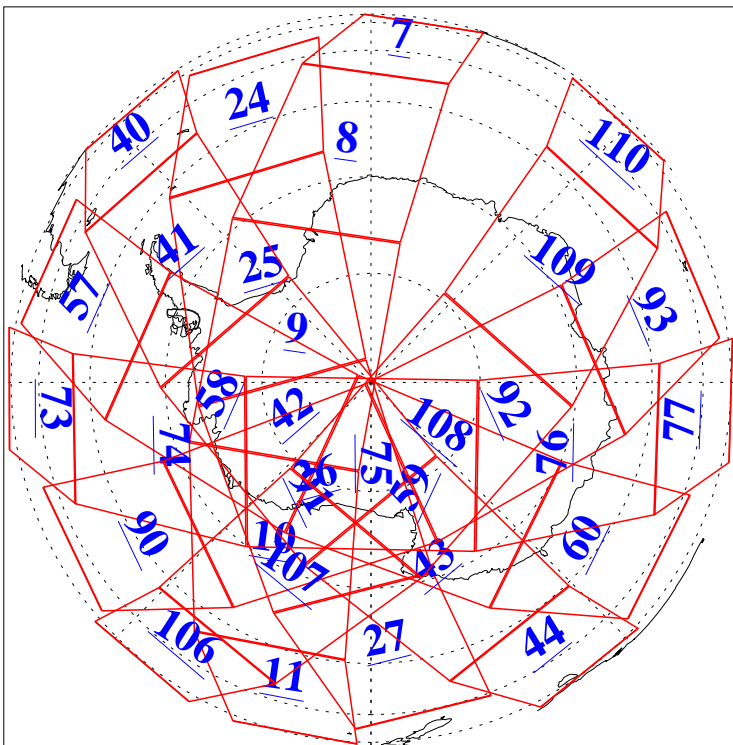

L1B Availability
AMSU Granules: 240
HSB Granules: 0
AIRS Granules: 240

26 Nov 2018
DoY 330
Aqua Day 6050
Granules: 1 to 120

Granules: 121 to 240

Legend: AMSU Available, HSB Available, AIRS Available

L1B Availability
AMSU Granules: 240
HSB Granules: 0
AIRS Granules: 240

26 Nov 2018
DoY 330
Aqua Day 6050

Ascending Granules

Descending Granules

Legend: AMSU Available, HSB Available, AIRS Available

L1B Availability
 AMSU Granules: 240
 HSB Granules: 0
 AIRS Granules: 240

26 Nov 2018
 DoY 330
 Aqua Day 6050

Northern Hemisphere Granules

Southern Hemisphere Granules

Legend: AMSU Available, HSB Available, AIRS Available