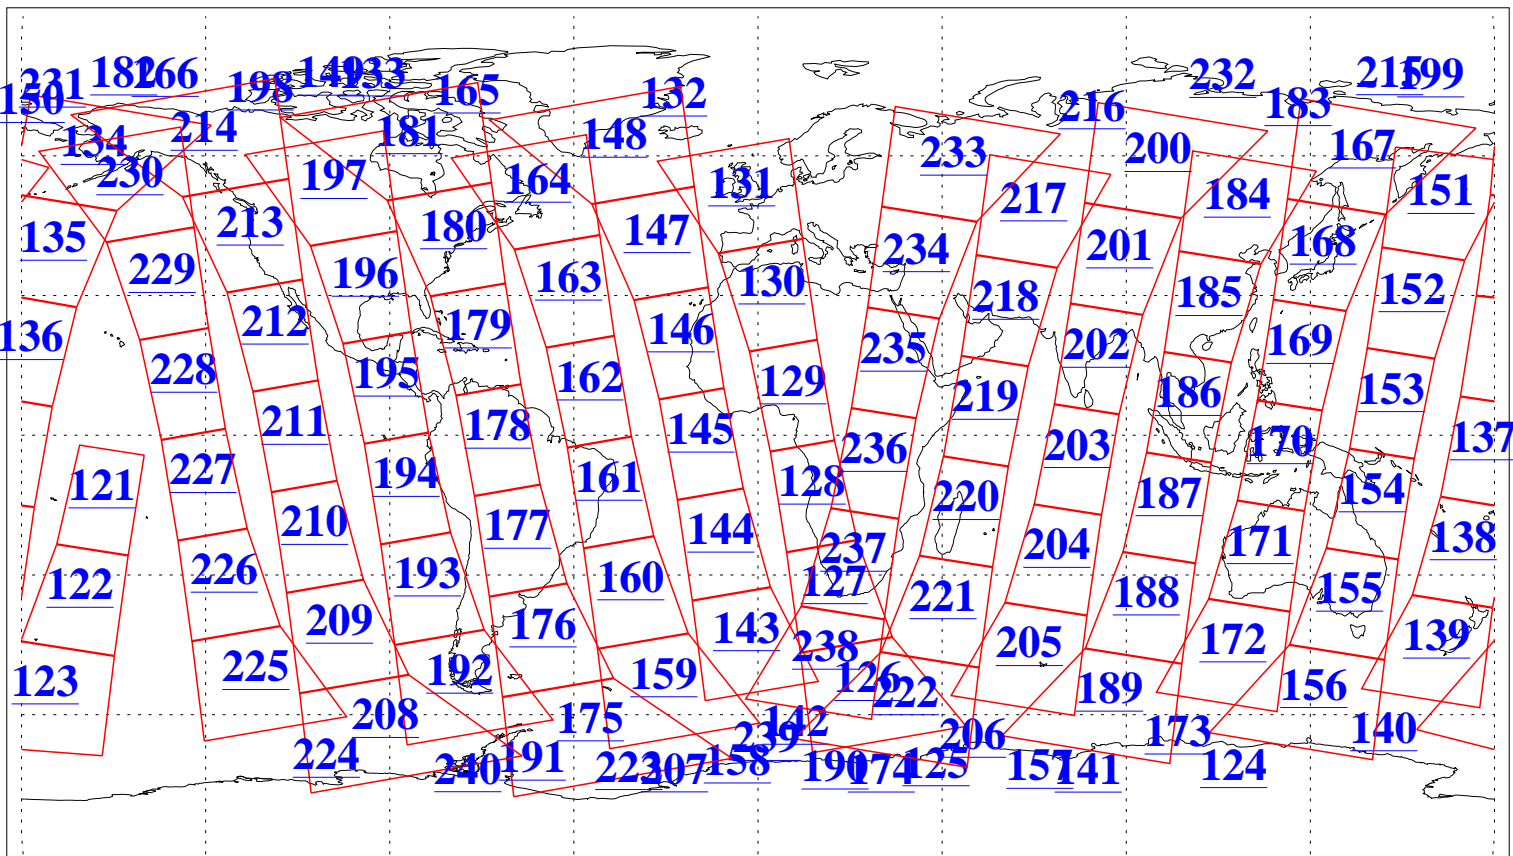

L1B Availability
AMSU Granules: 240
HSB Granules: 0
AIRS Granules: 240

26 Nov 2018
DoY 330
Aqua Day 6050
Granules: 1 to 120

Granules: 121 to 240

Legend: AMSU Available, HSB Available, AIRS Available

L1B Availability
AMSU Granules: 240
HSB Granules: 0
AIRS Granules: 240

26 Nov 2018
DoY 330
Aqua Day 6050

Ascending Granules

Descending Granules

Legend: AMSU Available, HSB Available, AIRS Available

L1B Availability
 AMSU Granules: 240
 HSB Granules: 0
 AIRS Granules: 240

26 Nov 2018
 DoY 330
 Aqua Day 6050

Northern Hemisphere Granules

Southern Hemisphere Granules

Legend: AMSU Available, HSB Available, AIRS Available