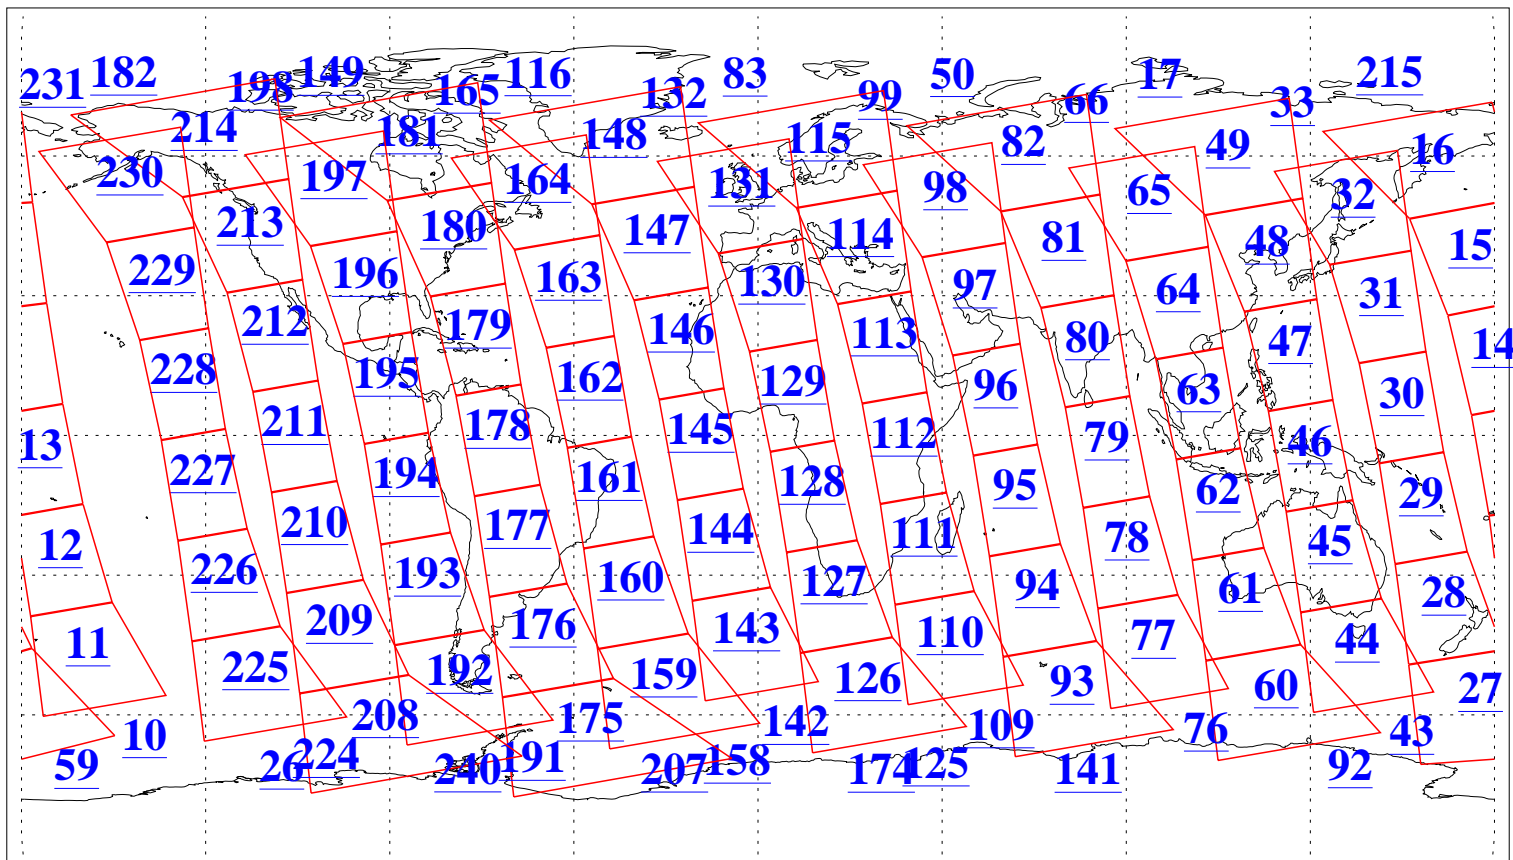

L1B Availability
AMSU Granules: 240
HSB Granules: 0
AIRS Granules: 240

26 Nov 2018
DoY 330
Aqua Day 6050
Granules: 1 to 120

Granules: 121 to 240

Legend: AMSU Available, HSB Available, AIRS Available

L1B Availability
AMSU Granules: 240
HSB Granules: 0
AIRS Granules: 240

26 Nov 2018
DoY 330
Aqua Day 6050

Ascending Granules

Descending Granules

Legend: AMSU Available, HSB Available, AIRS Available

L1B Availability
 AMSU Granules: 240
 HSB Granules: 0
 AIRS Granules: 240

26 Nov 2018
 DoY 330
 Aqua Day 6050