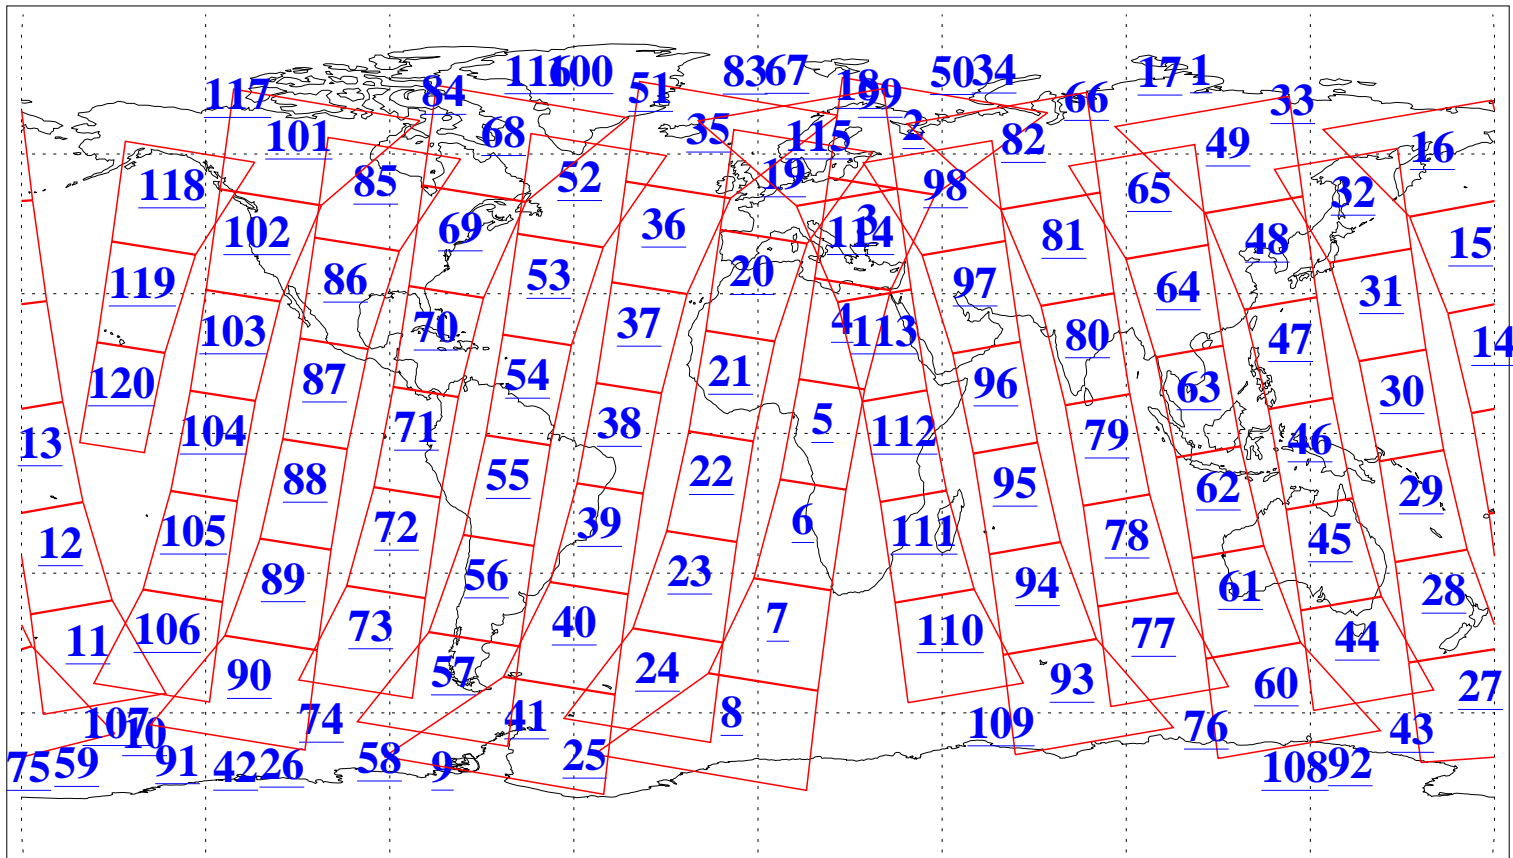

L1B Availability
AMSU Granules: 240
HSB Granules: 0
AIRS Granules: 240

26 Nov 2018
DoY 330
Aqua Day 6050
Granules: 1 to 120

Granules: 121 to 240

Legend: AMSU Available, HSB Available, AIRS Available

L1B Availability
AMSU Granules: 240
HSB Granules: 0
AIRS Granules: 240

26 Nov 2018
DoY 330
Aqua Day 6050

Ascending Granules

Descending Granules

Legend: AMSU Available, HSB Available, AIRS Available

L1B Availability
 AMSU Granules: 240
 HSB Granules: 0
 AIRS Granules: 240

26 Nov 2018
 DoY 330
 Aqua Day 6050

Northern Hemisphere Granules

Southern Hemisphere Granules

Legend: AMSU Available, HSB Available, AIRS Available