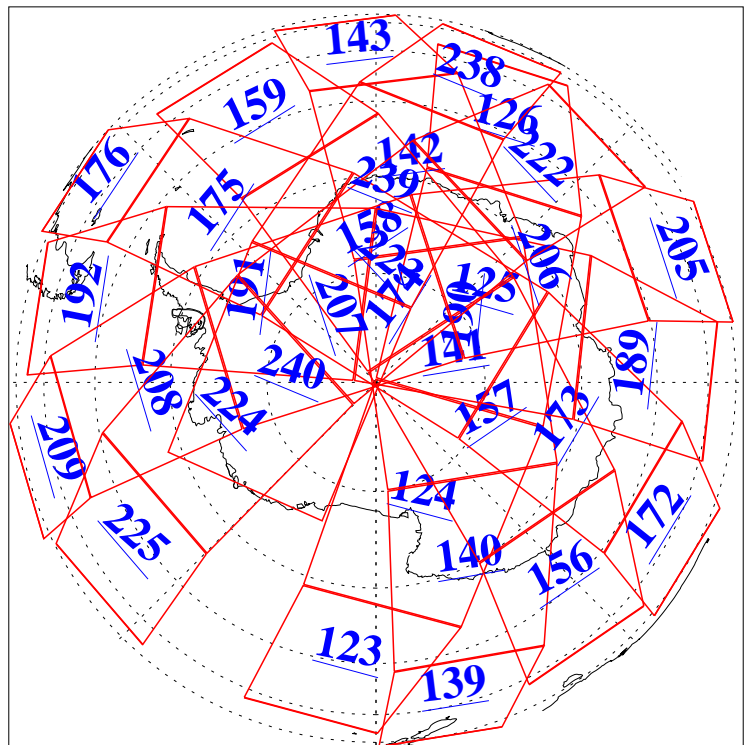

L1B Availability
AMSU Granules: 240
HSB Granules: 0
AIRS Granules: 240

26 Nov 2018
DoY 330
Aqua Day 6050
Granules: 1 to 120

Granules: 121 to 240

Legend: AMSU Available, HSB Available, AIRS Available

L1B Availability
AMSU Granules: 240
HSB Granules: 0
AIRS Granules: 240

26 Nov 2018
DoY 330
Aqua Day 6050

Ascending Granules

Descending Granules

Legend: AMSU Available, HSB Available, AIRS Available

L1B Availability
 AMSU Granules: 240
 HSB Granules: 0
 AIRS Granules: 240

26 Nov 2018
 DoY 330
 Aqua Day 6050

Northern Hemisphere Granules

Southern Hemisphere Granules

Legend: AMSU Available, HSB Available, AIRS Available