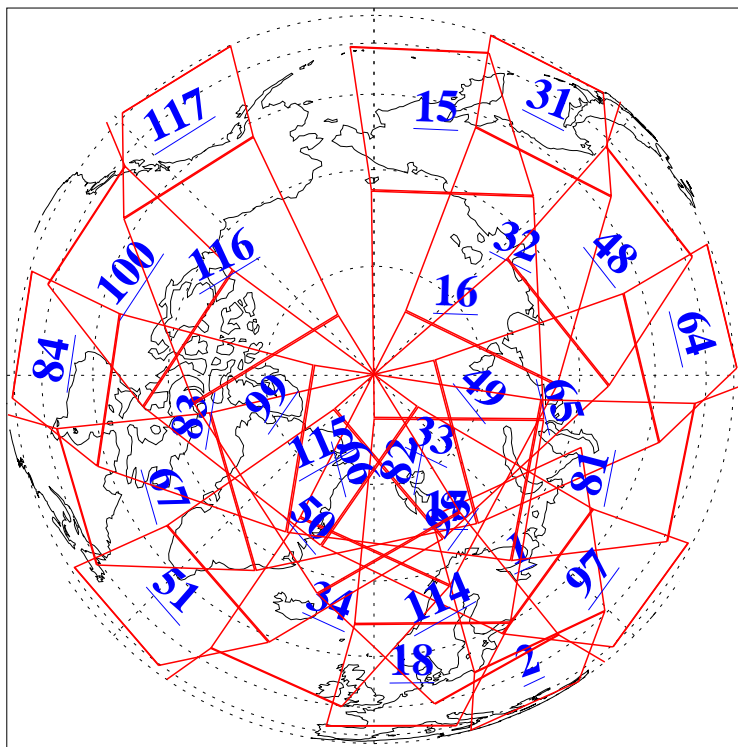

L1B Availability
AMSU Granules: 240
HSB Granules: 0
AIRS Granules: 237

19 Nov 2018
DoY 323
Aqua Day 6043
Granules: 1 to 120

Granules: 121 to 240

Legend: AMSU Available, HSB Available, AIRS Available

L1B Availability
AMSU Granules: 240
HSB Granules: 0
AIRS Granules: 237

19 Nov 2018
DoY 323
Aqua Day 6043

Ascending Granules

Descending Granules

Legend: AMSU Available, HSB Available, AIRS Available

L1B Availability
 AMSU Granules: 240
 HSB Granules: 0
 AIRS Granules: 237

19 Nov 2018
 DoY 323
 Aqua Day 6043

Northern Hemisphere Granules

Southern Hemisphere Granules

Legend: AMSU Available, HSB Available, AIRS Available