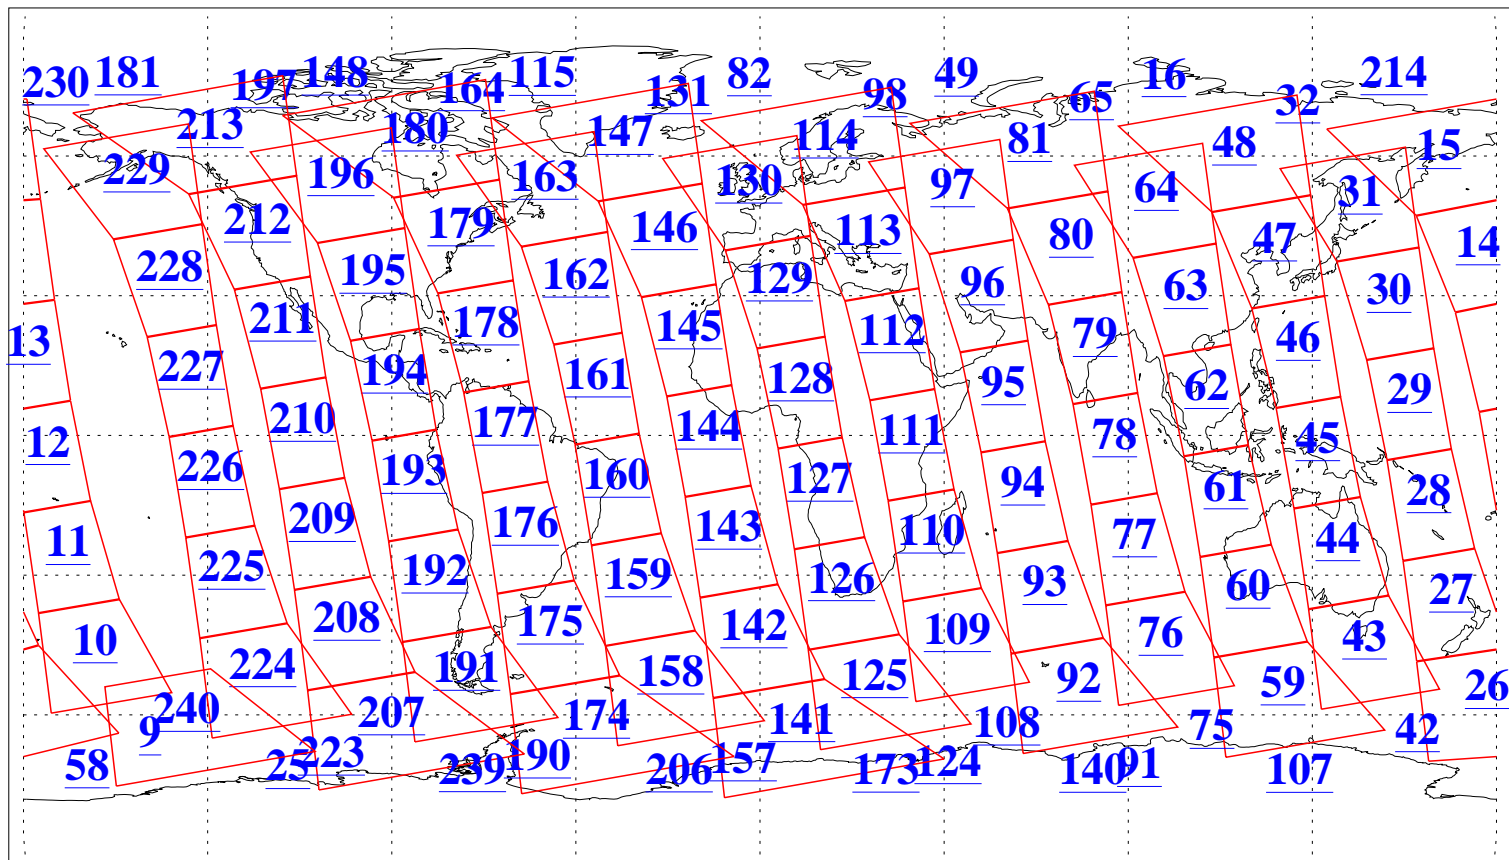

L1B Availability
AMSU Granules: 240
HSB Granules: 0
AIRS Granules: 237

19 Nov 2018
DoY 323
Aqua Day 6043
Granules: 1 to 120

Granules: 121 to 240

Legend: AMSU Available, HSB Available, AIRS Available

L1B Availability
AMSU Granules: 240
HSB Granules: 0
AIRS Granules: 237

19 Nov 2018
DoY 323
Aqua Day 6043

Ascending Granules

Descending Granules

Legend: AMSU Available, HSB Available, AIRS Available

L1B Availability
 AMSU Granules: 240
 HSB Granules: 0
 AIRS Granules: 237

19 Nov 2018
 DoY 323
 Aqua Day 6043

Northern Hemisphere Granules

Southern Hemisphere Granules

Legend: AMSU Available, HSB Available, AIRS Available