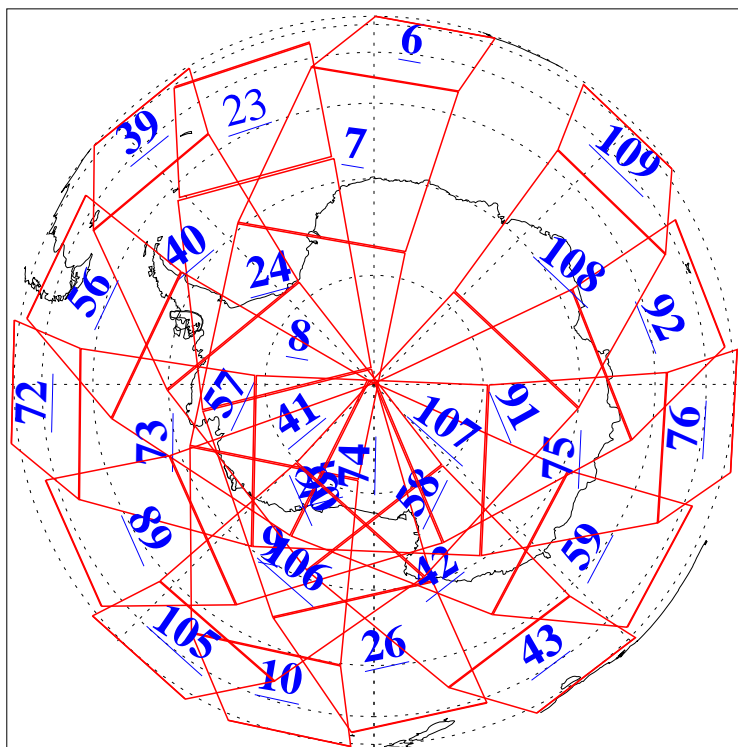

L1B Availability
AMSU Granules: 240
HSB Granules: 0
AIRS Granules: 237

19 Nov 2018
DoY 323
Aqua Day 6043
Granules: 1 to 120

Granules: 121 to 240

Legend: AMSU Available, HSB Available, AIRS Available

L1B Availability
AMSU Granules: 240
HSB Granules: 0
AIRS Granules: 237

19 Nov 2018
DoY 323
Aqua Day 6043

Ascending Granules

Descending Granules

Legend: AMSU Available, HSB Available, AIRS Available

L1B Availability
 AMSU Granules: 240
 HSB Granules: 0
 AIRS Granules: 237

19 Nov 2018
 DoY 323
 Aqua Day 6043

Northern Hemisphere Granules

Southern Hemisphere Granules

Legend: AMSU Available, HSB Available, AIRS Available