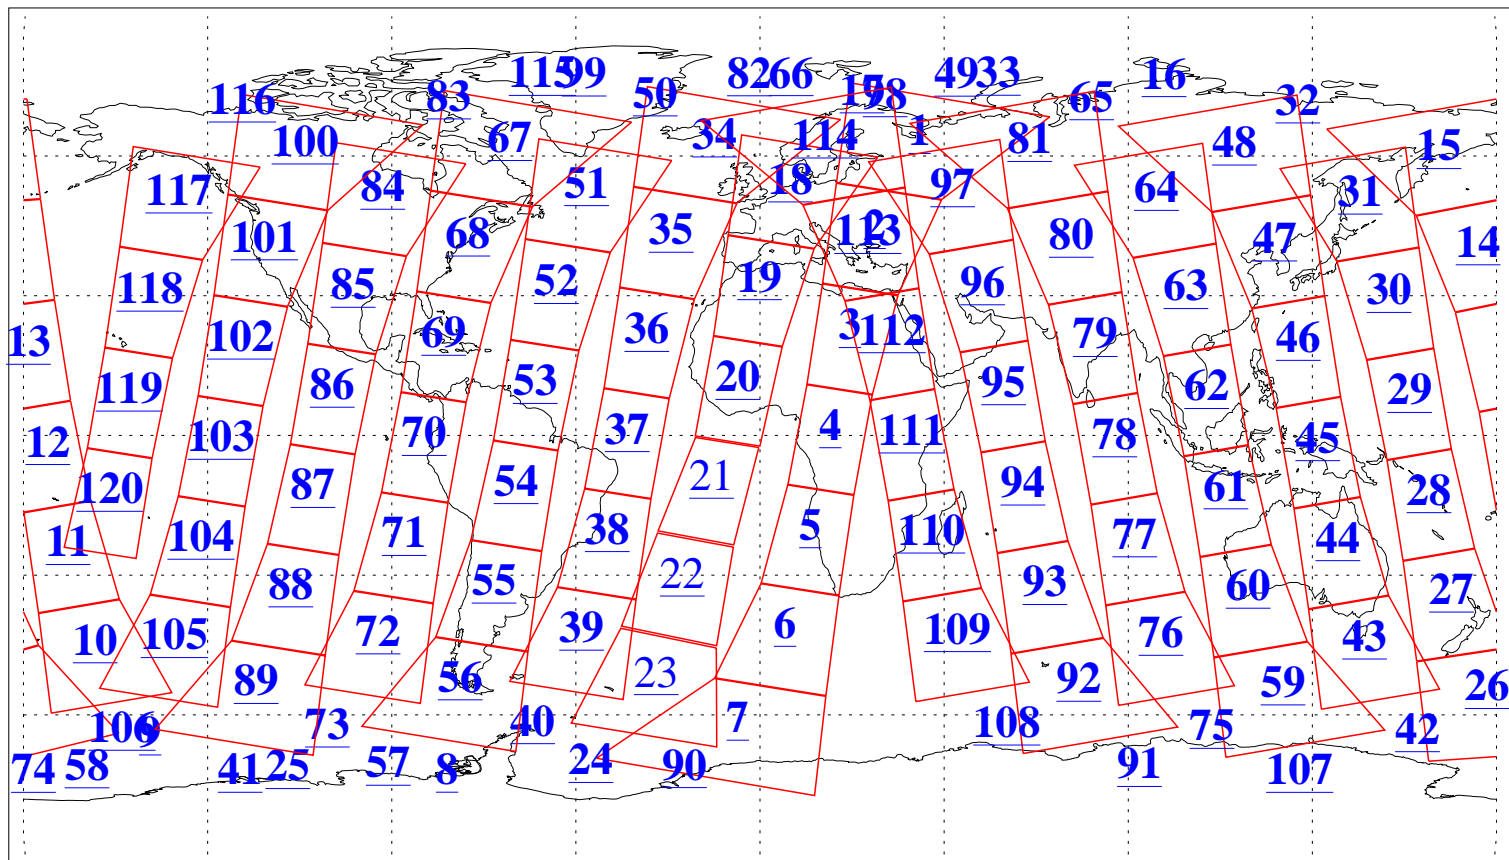

L1B Availability
AMSU Granules: 240
HSB Granules: 0
AIRS Granules: 237

19 Nov 2018
DoY 323
Aqua Day 6043
Granules: 1 to 120

Granules: 121 to 240

Legend: AMSU Available, HSB Available, AIRS Available

L1B Availability
AMSU Granules: 240
HSB Granules: 0
AIRS Granules: 237

19 Nov 2018
DoY 323
Aqua Day 6043

Ascending Granules

Descending Granules

Legend: AMSU Available, HSB Available, AIRS Available

L1B Availability
 AMSU Granules: 240
 HSB Granules: 0
 AIRS Granules: 237

19 Nov 2018
 DoY 323
 Aqua Day 6043

Northern Hemisphere Granules

Southern Hemisphere Granules

Legend: AMSU Available, HSB Available, AIRS Available