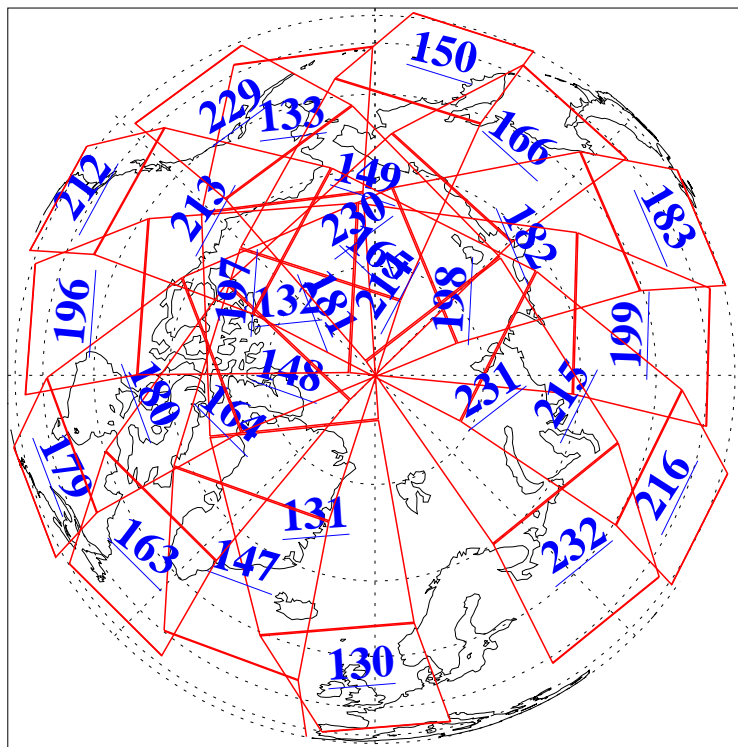

19 Nov 2018
DoY 323
Aqua Day 6043

Ascending Granules

Descending Granules

Legend: AMSU Available, HSB Available, AIRS Available

L1B Availability
 AMSU Granules: 240
 HSB Granules: 0
 AIRS Granules: 237

19 Nov 2018
 DoY 323
 Aqua Day 6043

Northern Hemisphere Granules

Southern Hemisphere Granules

Legend: AMSU Available, HSB Available, AIRS Available