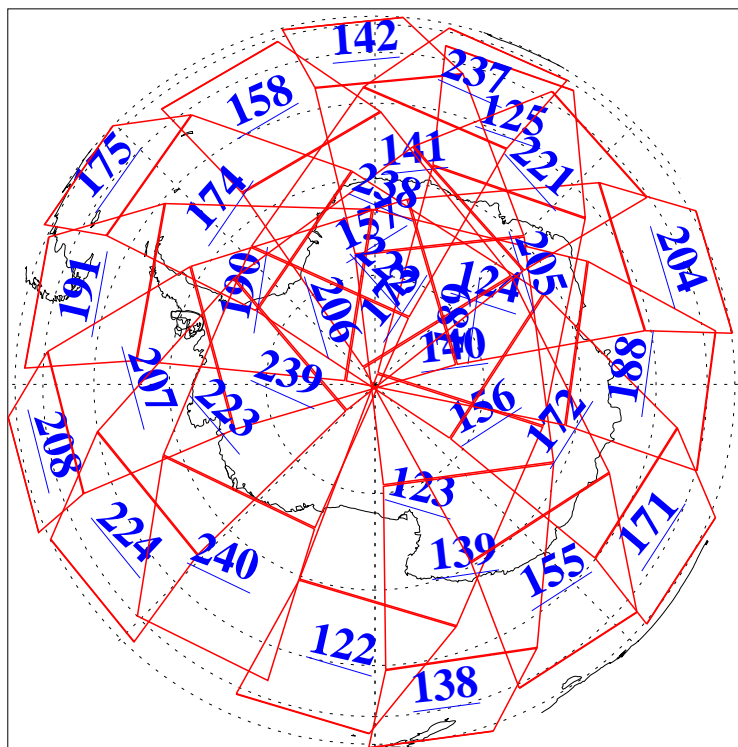

L1B Availability
AMSU Granules: 240
HSB Granules: 0
AIRS Granules: 237

19 Nov 2018
DoY 323
Aqua Day 6043
Granules: 1 to 120

Granules: 121 to 240

Legend: AMSU Available, HSB Available, AIRS Available

L1B Availability
AMSU Granules: 240
HSB Granules: 0
AIRS Granules: 237

19 Nov 2018
DoY 323
Aqua Day 6043

Ascending Granules

Descending Granules

Legend: AMSU Available, HSB Available, AIRS Available

L1B Availability
 AMSU Granules: 240
 HSB Granules: 0
 AIRS Granules: 237

19 Nov 2018
 DoY 323
 Aqua Day 6043

Northern Hemisphere Granules

Southern Hemisphere Granules

Legend: AMSU Available, HSB Available, AIRS Available