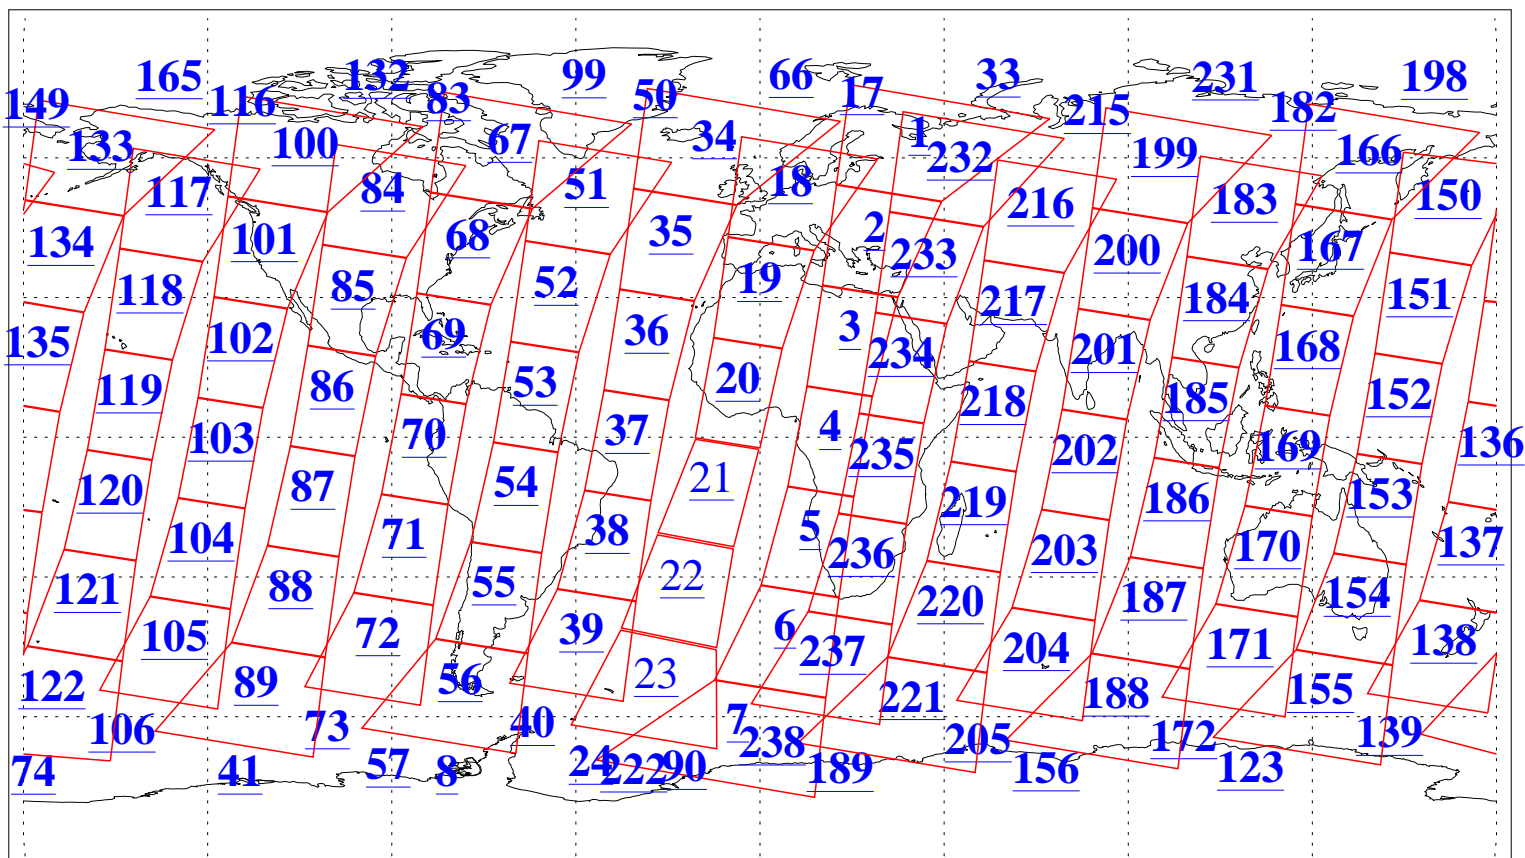

L1B Availability
AMSU Granules: 240
HSB Granules: 0
AIRS Granules: 237

19 Nov 2018
DoY 323
Aqua Day 6043
Granules: 1 to 120

Granules: 121 to 240

Legend: AMSU Available, HSB Available, AIRS Available

L1B Availability
AMSU Granules: 240
HSB Granules: 0
AIRS Granules: 237

19 Nov 2018
DoY 323
Aqua Day 6043

Ascending Granules

Descending Granules

Legend: AMSU Available, HSB Available, AIRS Available

L1B Availability
 AMSU Granules: 240
 HSB Granules: 0
 AIRS Granules: 237

19 Nov 2018
 DoY 323
 Aqua Day 6043

Northern Hemisphere Granules

Southern Hemisphere Granules

Legend: AMSU Available, HSB Available, AIRS Available