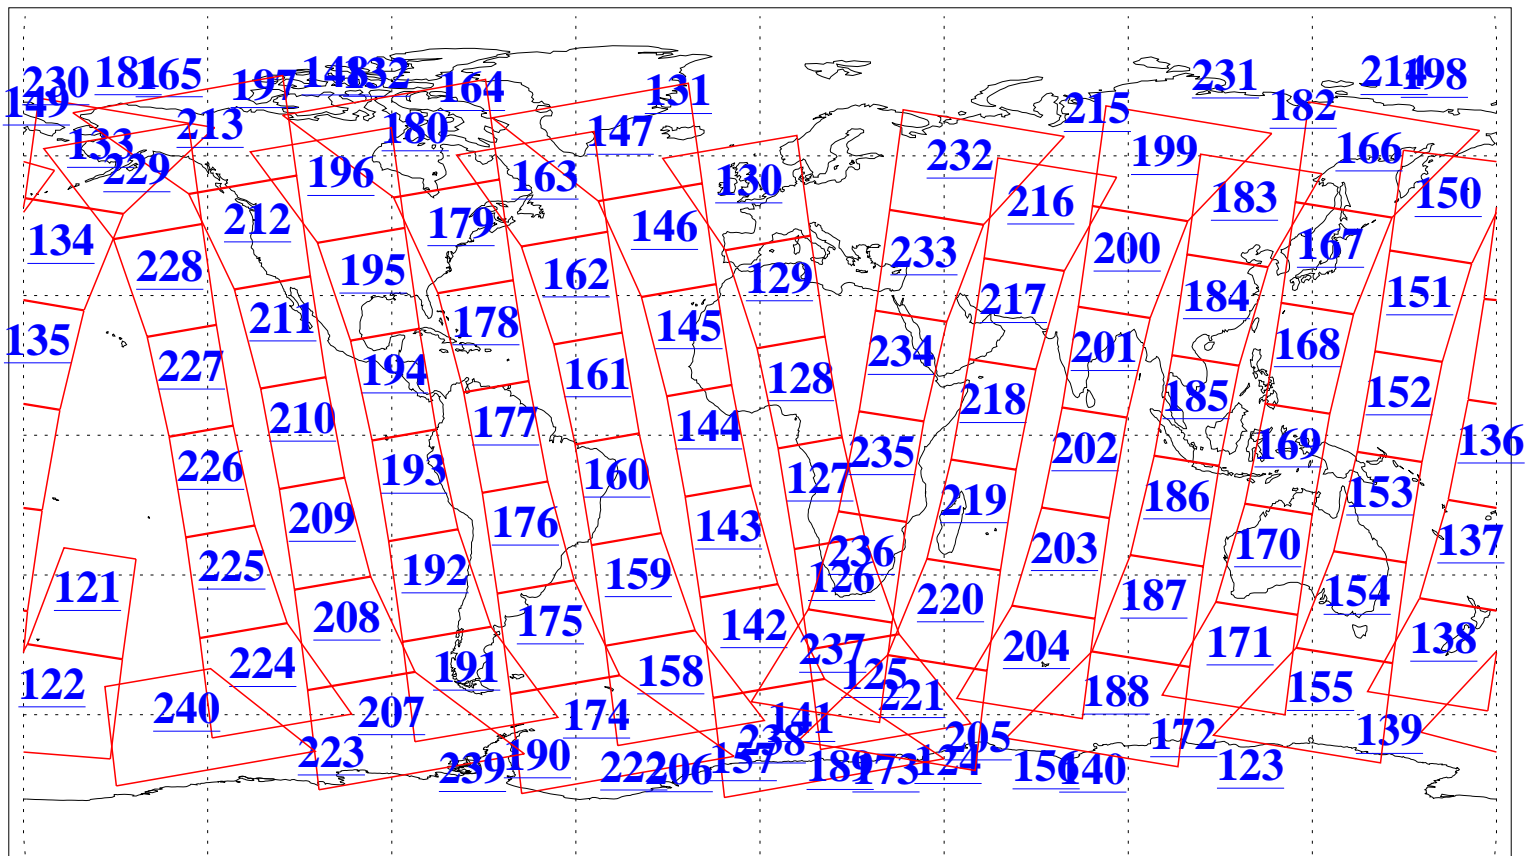

L1B Availability
AMSU Granules: 240
HSB Granules: 0
AIRS Granules: 237

19 Nov 2018
DoY 323
Aqua Day 6043
Granules: 1 to 120

Granules: 121 to 240

Legend: AMSU Available, HSB Available, AIRS Available

L1B Availability
AMSU Granules: 240
HSB Granules: 0
AIRS Granules: 237

19 Nov 2018
DoY 323
Aqua Day 6043

Ascending Granules

Descending Granules

Legend: AMSU Available, HSB Available, AIRS Available

L1B Availability
 AMSU Granules: 240
 HSB Granules: 0
 AIRS Granules: 237

19 Nov 2018
 DoY 323
 Aqua Day 6043

Northern Hemisphere Granules

Southern Hemisphere Granules

Legend: AMSU Available, HSB Available, AIRS Available