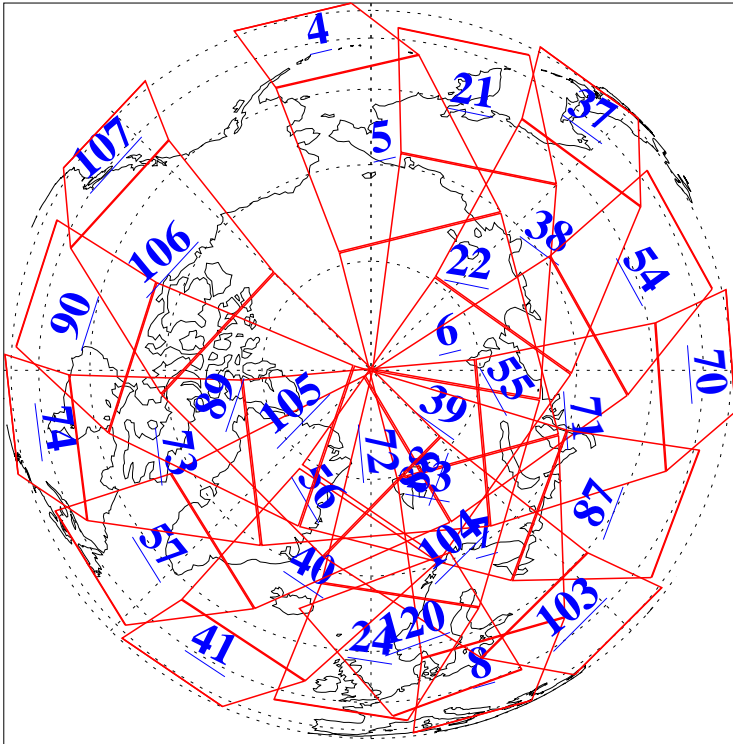

L1B Availability
AMSU Granules: 240
HSB Granules: 0
AIRS Granules: 240

13 Nov 2018
DoY 317
Aqua Day 6037
Ascending Granules

Descending Granules

Legend: AMSU Available, HSB Available, AIRS Available

L1B Availability
 AMSU Granules: 240
 HSB Granules: 0
 AIRS Granules: 240

13 Nov 2018
 DoY 317
 Aqua Day 6037

Northern Hemisphere Granules

Southern Hemisphere Granules

Legend: AMSU Available, HSB Available, AIRS Available