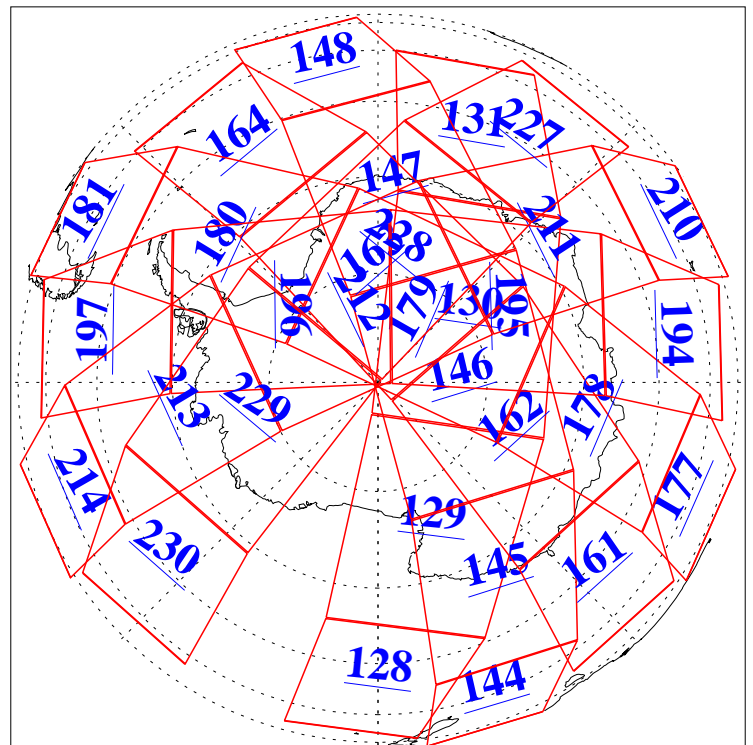

L1B Availability
AMSU Granules: 240
HSB Granules: 0
AIRS Granules: 240

13 Nov 2018
DoY 317
Aqua Day 6037
Ascending Granules

Descending Granules

Legend: AMSU Available, HSB Available, AIRS Available

L1B Availability
 AMSU Granules: 240
 HSB Granules: 0
 AIRS Granules: 240

13 Nov 2018
 DoY 317
 Aqua Day 6037

Northern Hemisphere Granules

Southern Hemisphere Granules

Legend: AMSU Available, HSB Available, AIRS Available