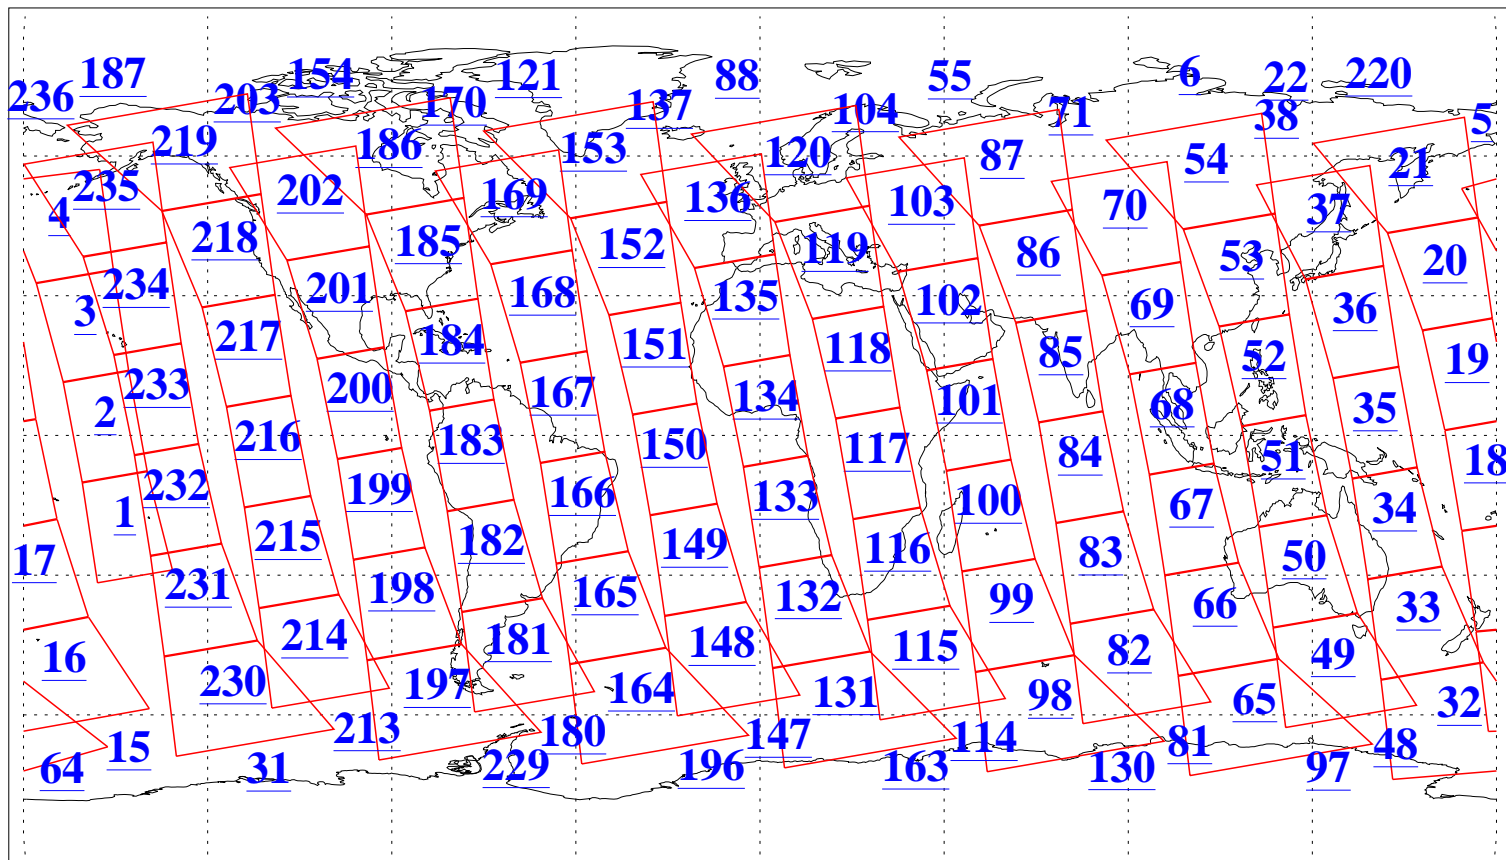

L1B Availability
AMSU Granules: 240
HSB Granules: 0
AIRS Granules: 240

13 Nov 2018
DoY 317
Aqua Day 6037
Ascending Granules

Descending Granules

Legend: AMSU Available, HSB Available, AIRS Available

L1B Availability
 AMSU Granules: 240
 HSB Granules: 0
 AIRS Granules: 240

13 Nov 2018
 DoY 317
 Aqua Day 6037

Northern Hemisphere Granules

Southern Hemisphere Granules

Legend: AMSU Available, HSB Available, AIRS Available