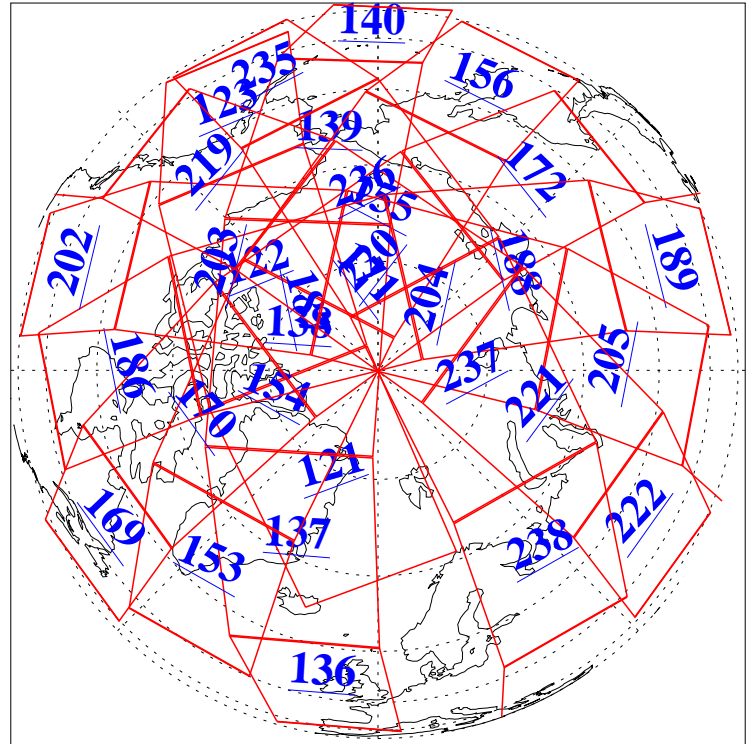

L1B Availability
AMSU Granules: 240
HSB Granules: 0
AIRS Granules: 240

13 Nov 2018
DoY 317
Aqua Day 6037
Ascending Granules

Descending Granules

Legend: AMSU Available, HSB Available, AIRS Available

L1B Availability
 AMSU Granules: 240
 HSB Granules: 0
 AIRS Granules: 240

13 Nov 2018
 DoY 317
 Aqua Day 6037

Northern Hemisphere Granules

Southern Hemisphere Granules

Legend: AMSU Available, HSB Available, AIRS Available