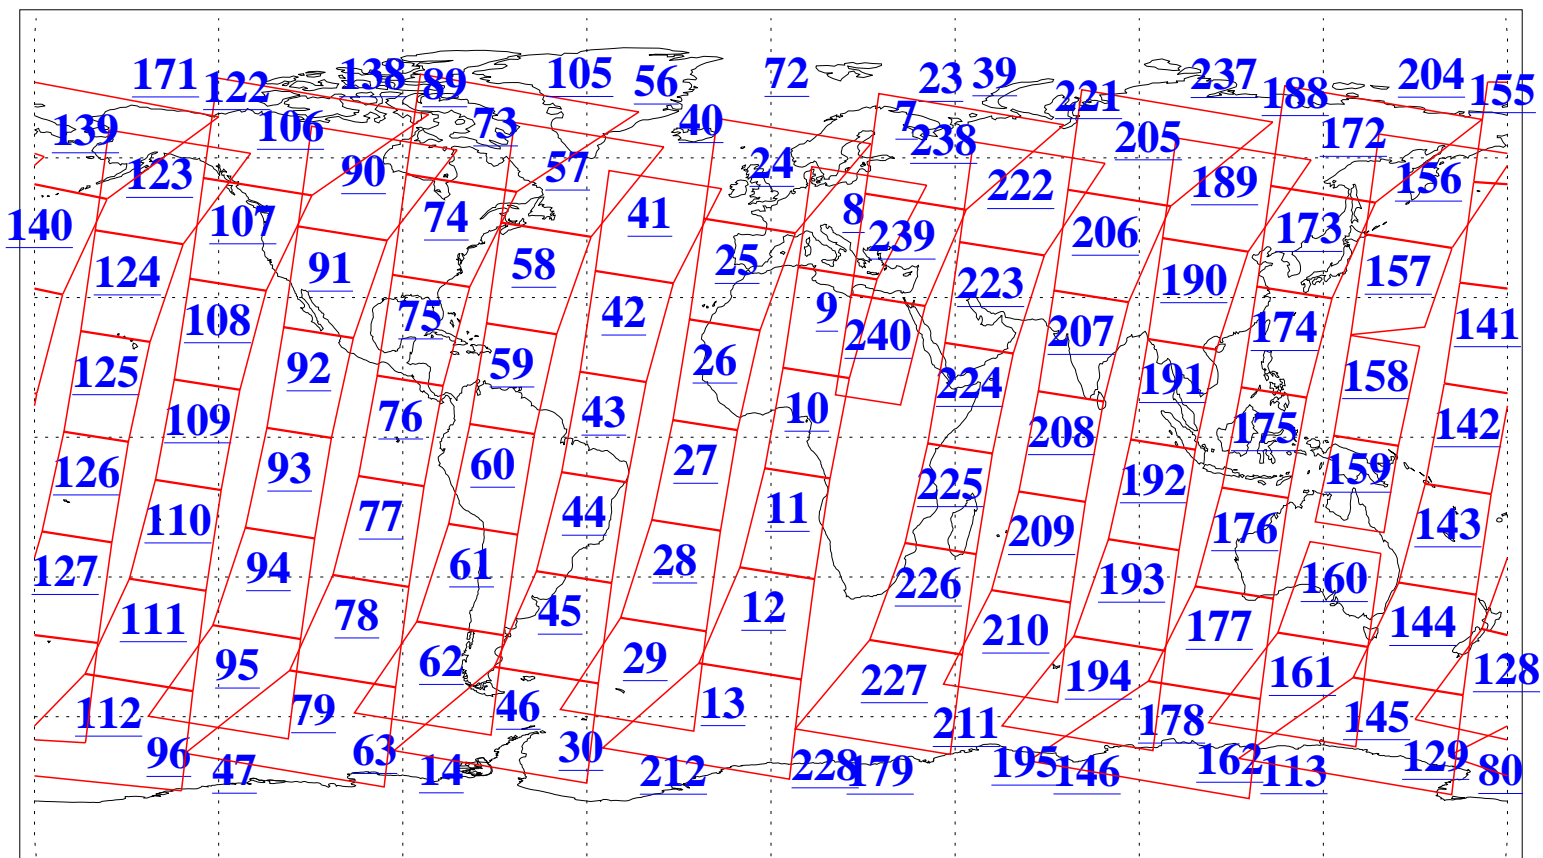

L1B Availability
AMSU Granules: 240
HSB Granules: 0
AIRS Granules: 240

13 Nov 2018
DoY 317
Aqua Day 6037
Ascending Granules

Descending Granules

Legend: AMSU Available, HSB Available, AIRS Available

L1B Availability
 AMSU Granules: 240
 HSB Granules: 0
 AIRS Granules: 240

13 Nov 2018
 DoY 317
 Aqua Day 6037

Northern Hemisphere Granules

Southern Hemisphere Granules

Legend: AMSU Available, HSB Available, AIRS Available