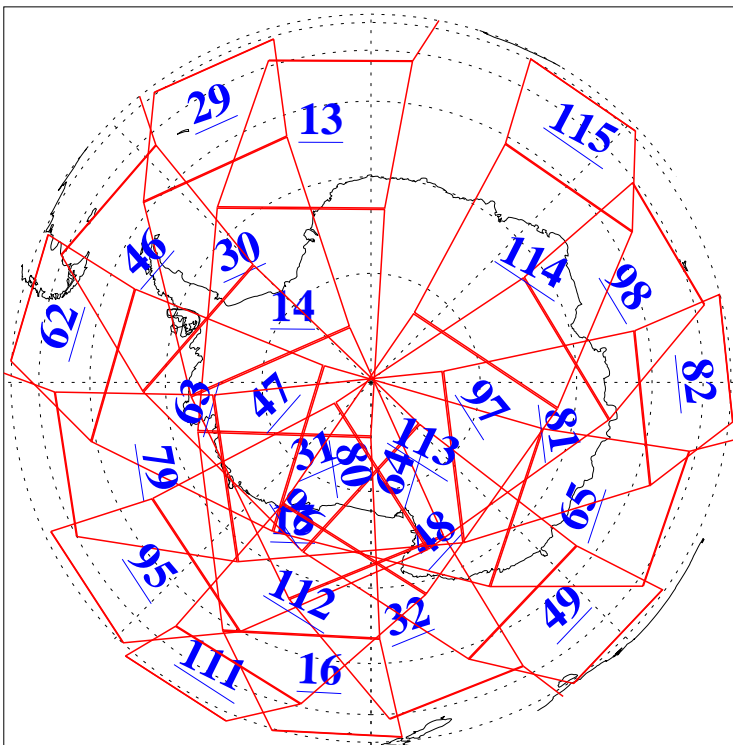

L1B Availability
AMSU Granules: 240
HSB Granules: 0
AIRS Granules: 240

13 Nov 2018
DoY 317
Aqua Day 6037
Ascending Granules

Descending Granules

Legend: AMSU Available, HSB Available, AIRS Available

L1B Availability
 AMSU Granules: 240
 HSB Granules: 0
 AIRS Granules: 240

13 Nov 2018
 DoY 317
 Aqua Day 6037

Northern Hemisphere Granules

Southern Hemisphere Granules

Legend: AMSU Available, HSB Available, AIRS Available