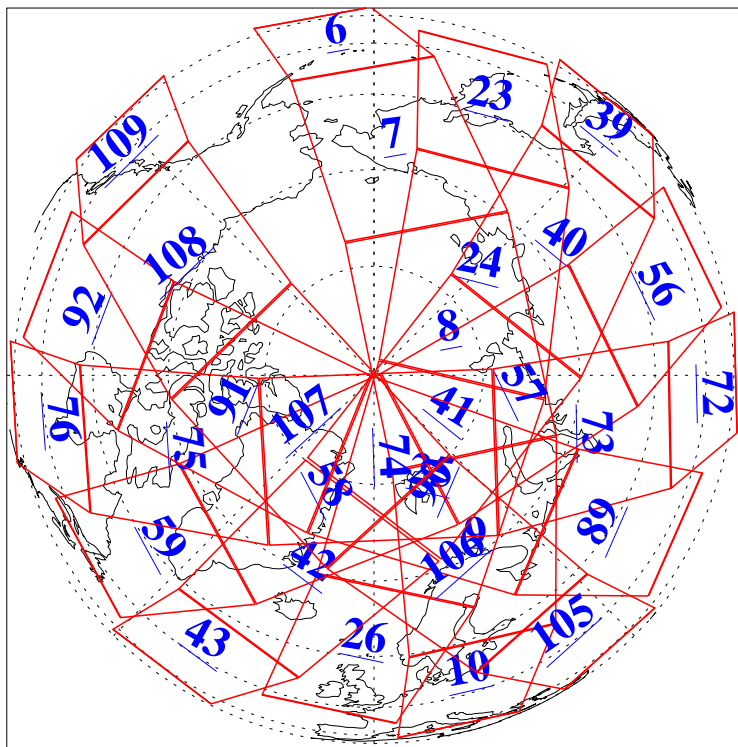

L1B Availability  
AMSU Granules: 240  
HSB Granules: 0  
AIRS Granules: 240

11 Nov 2018  
DoY 315  
Aqua Day 6035  
Granules: 1 to 120

Granules: 121 to 240

Legend: AMSU Available, HSB Available, AIRS Available

L1B Availability  
AMSU Granules: 240  
HSB Granules: 0  
AIRS Granules: 240

11 Nov 2018  
DoY 315  
Aqua Day 6035

Ascending Granules

Descending Granules

Legend: AMSU Available, HSB Available, AIRS Available

### Northern Hemisphere Granules