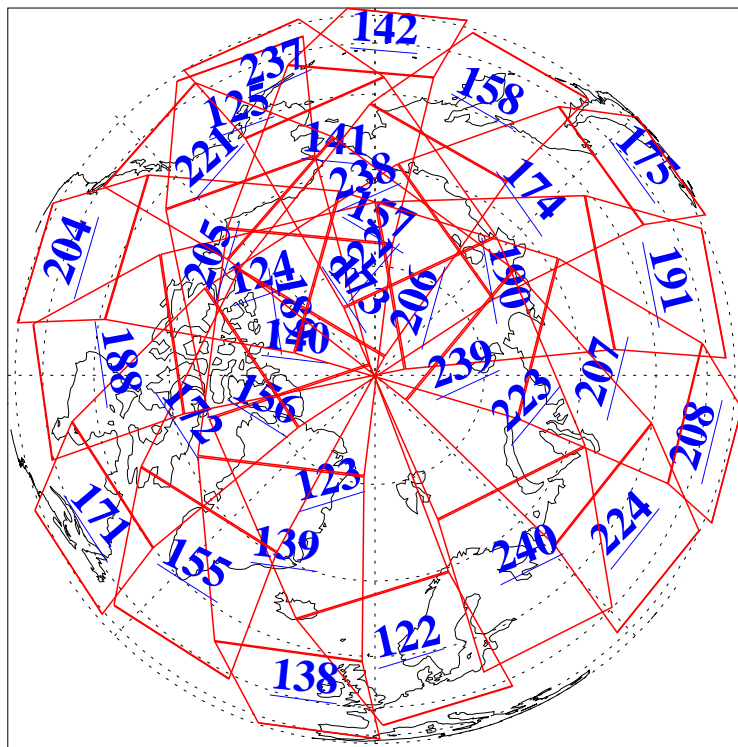

L1B Availability  
AMSU Granules: 240  
HSB Granules: 0  
AIRS Granules: 240

11 Nov 2018  
DoY 315  
Aqua Day 6035  
Granules: 1 to 120

Granules: 121 to 240

Legend: AMSU Available, HSB Available, AIRS Available

L1B Availability  
AMSU Granules: 240  
HSB Granules: 0  
AIRS Granules: 240

11 Nov 2018  
DoY 315  
Aqua Day 6035

Ascending Granules

Descending Granules

Legend: AMSU Available, HSB Available, AIRS Available

### Northern Hemisphere Granules