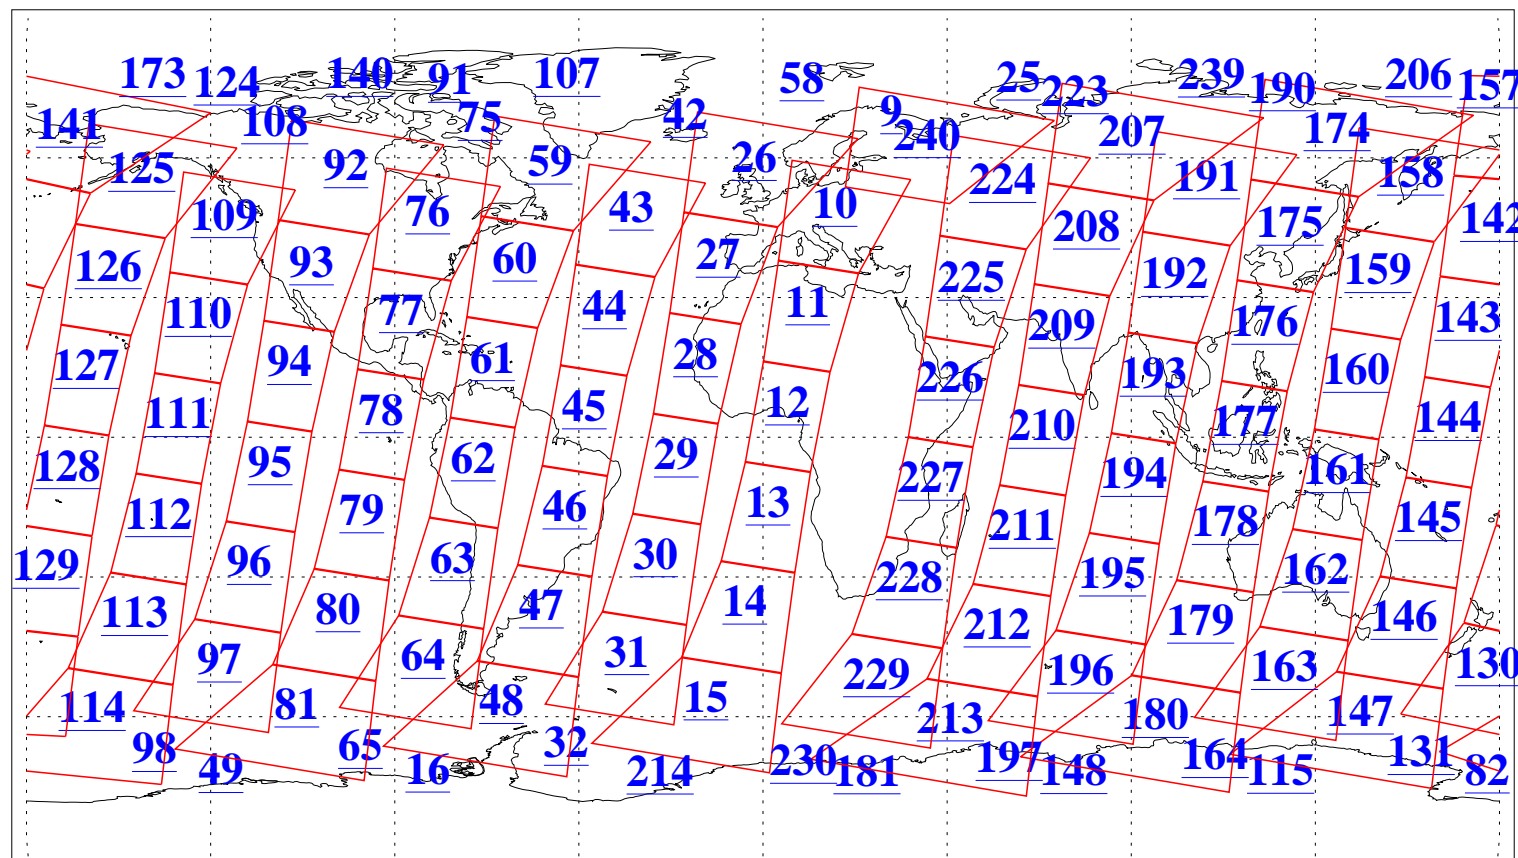

L1B Availability  
AMSU Granules: 240  
HSB Granules: 0  
AIRS Granules: 240

11 Nov 2018  
DoY 315  
Aqua Day 6035  
Granules: 1 to 120

Granules: 121 to 240

Legend: AMSU Available, HSB Available, AIRS Available

L1B Availability  
AMSU Granules: 240  
HSB Granules: 0  
AIRS Granules: 240

11 Nov 2018  
DoY 315  
Aqua Day 6035

Ascending Granules

Descending Granules

Legend: AMSU Available, HSB Available, AIRS Available