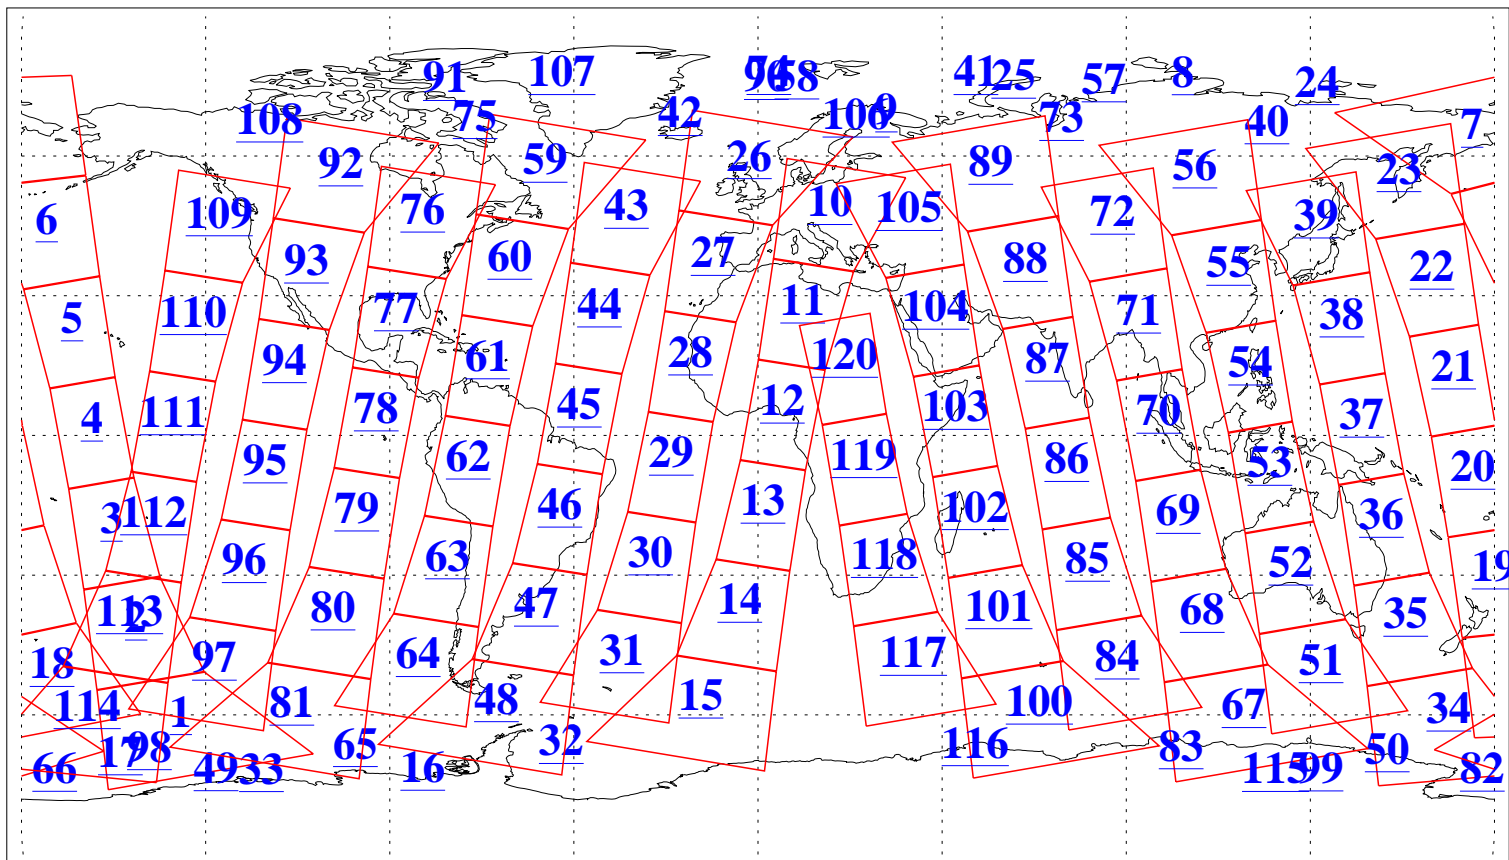

L1B Availability  
AMSU Granules: 240  
HSB Granules: 0  
AIRS Granules: 240

11 Nov 2018  
DoY 315  
Aqua Day 6035  
Granules: 1 to 120

Granules: 121 to 240

Legend: AMSU Available, HSB Available, AIRS Available

L1B Availability  
AMSU Granules: 240  
HSB Granules: 0  
AIRS Granules: 240

11 Nov 2018  
DoY 315  
Aqua Day 6035

Ascending Granules

Descending Granules

Legend: AMSU Available, HSB Available, AIRS Available