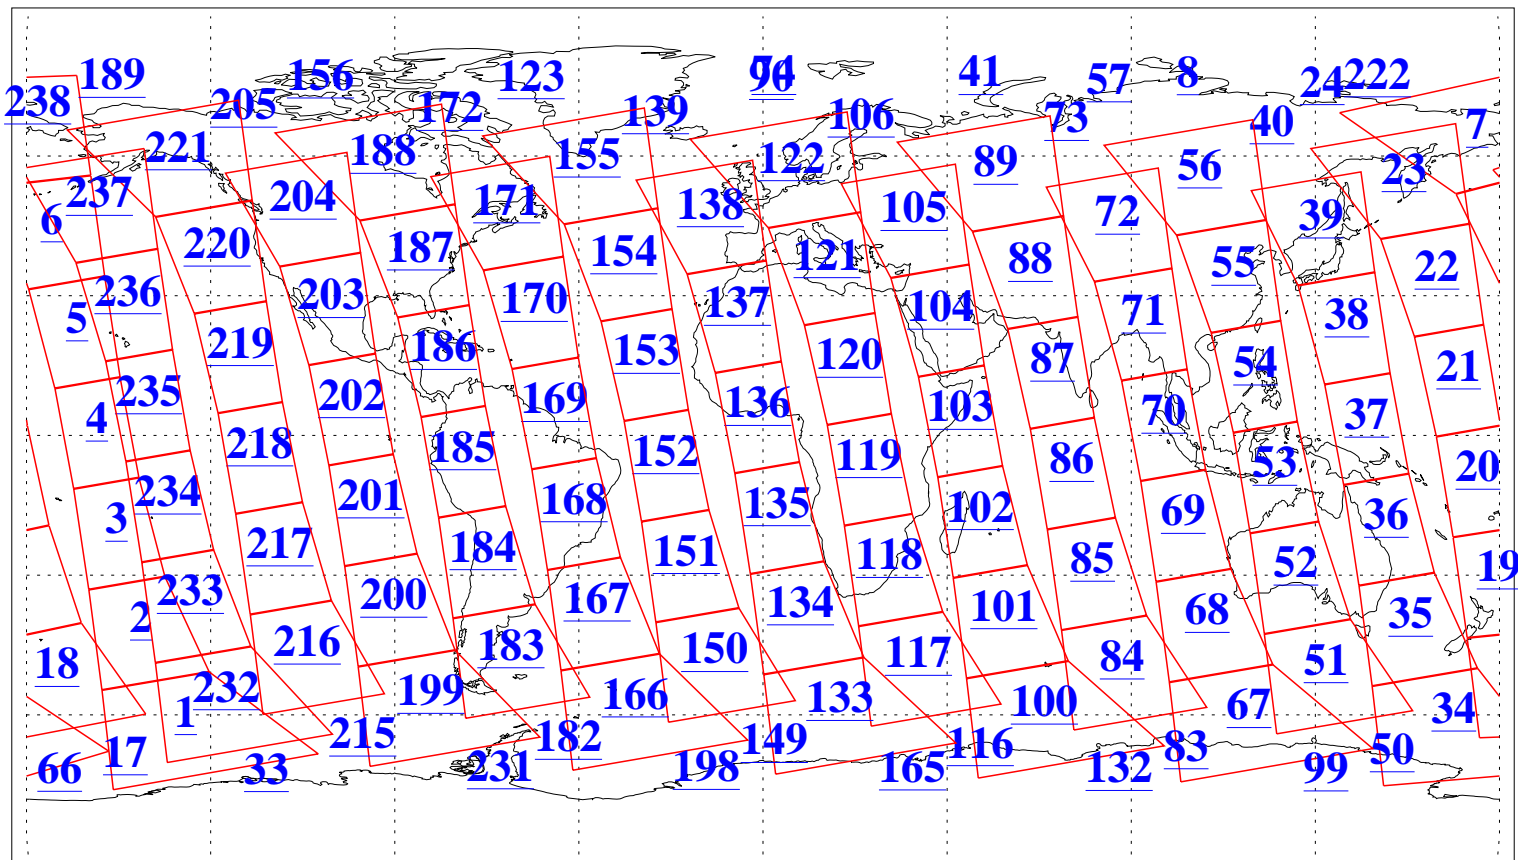

L1B Availability  
AMSU Granules: 240  
HSB Granules: 0  
AIRS Granules: 240

11 Nov 2018  
DoY 315  
Aqua Day 6035  
Granules: 1 to 120

Granules: 121 to 240

Legend: AMSU Available, HSB Available, AIRS Available

L1B Availability  
AMSU Granules: 240  
HSB Granules: 0  
AIRS Granules: 240

11 Nov 2018  
DoY 315  
Aqua Day 6035

Ascending Granules

Descending Granules

Legend: AMSU Available, HSB Available, AIRS Available