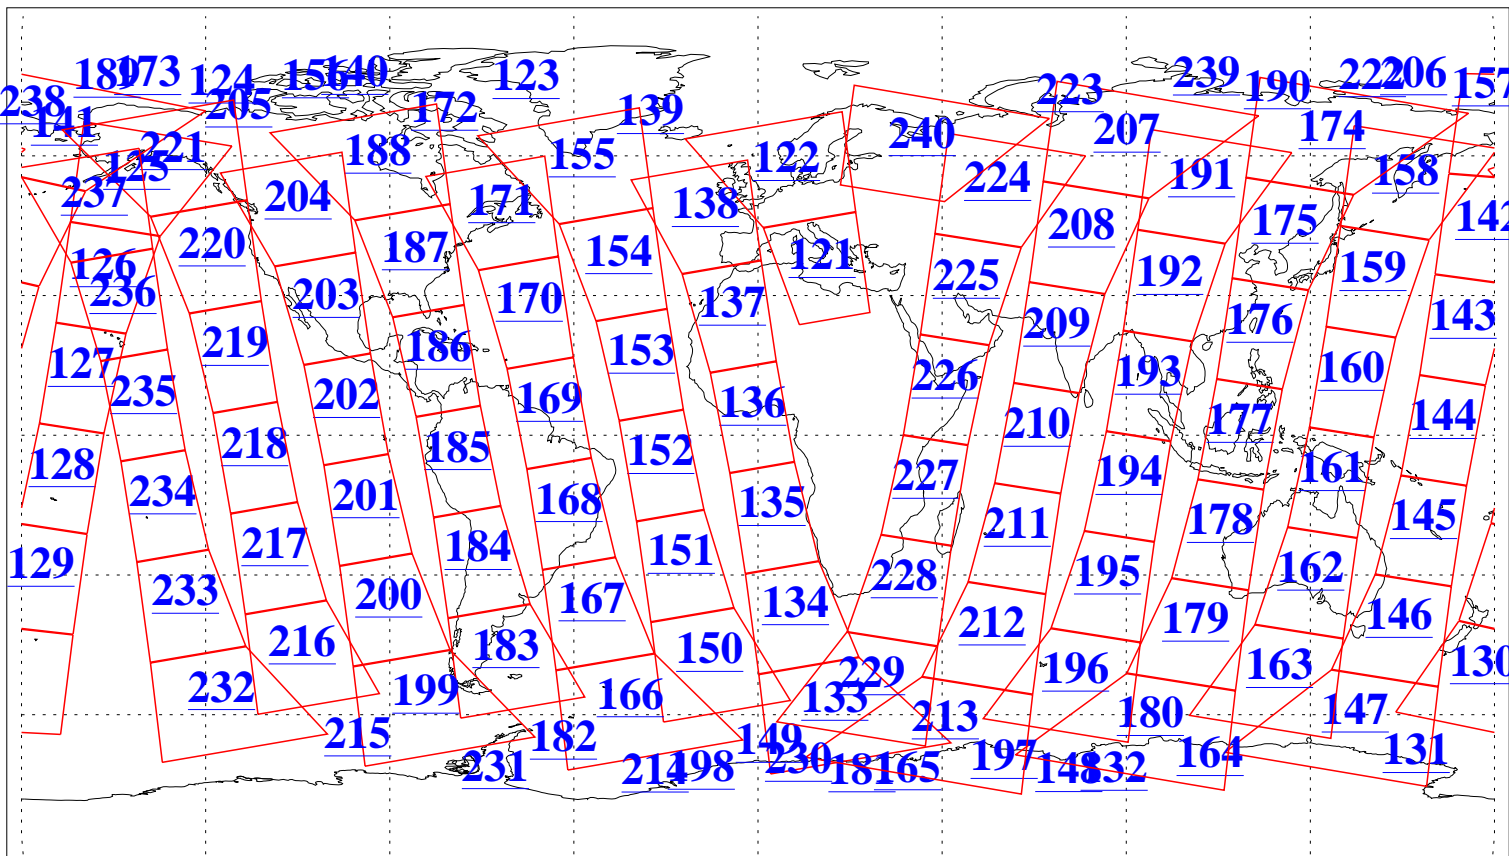

L1B Availability  
AMSU Granules: 240  
HSB Granules: 0  
AIRS Granules: 240

11 Nov 2018  
DoY 315  
Aqua Day 6035  
Granules: 1 to 120

Granules: 121 to 240

Legend: AMSU Available, HSB Available, AIRS Available

L1B Availability  
AMSU Granules: 240  
HSB Granules: 0  
AIRS Granules: 240

11 Nov 2018  
DoY 315  
Aqua Day 6035

Ascending Granules

Descending Granules

Legend: AMSU Available, HSB Available, AIRS Available