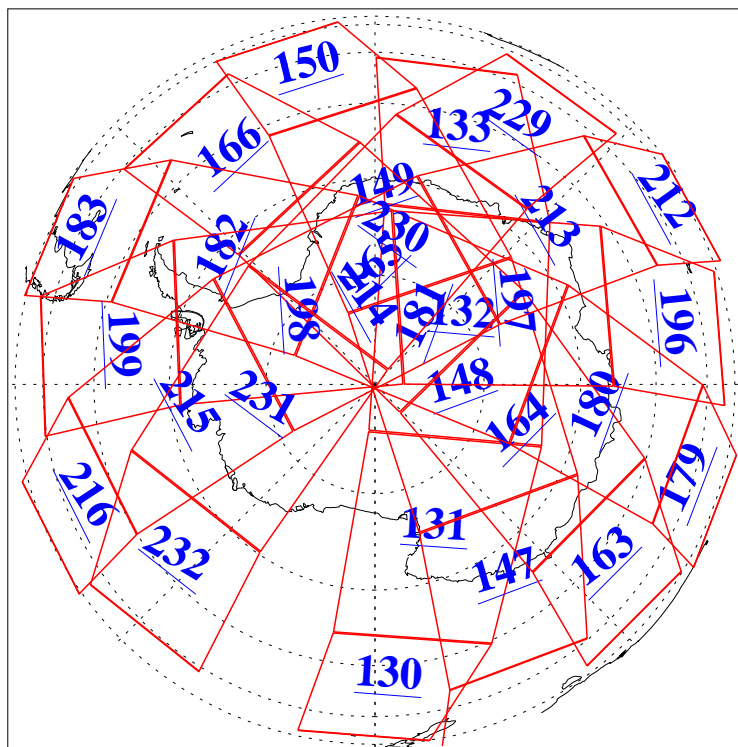

Legend: AMSU Available, HSB Available, AIRS Available