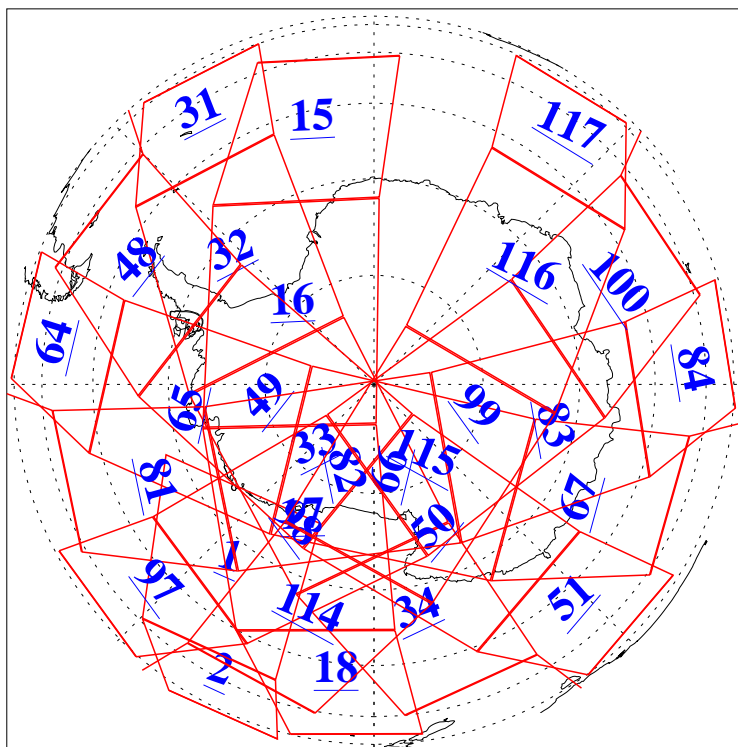

Legend: AMSU Available, HSB Available, AIRS Available