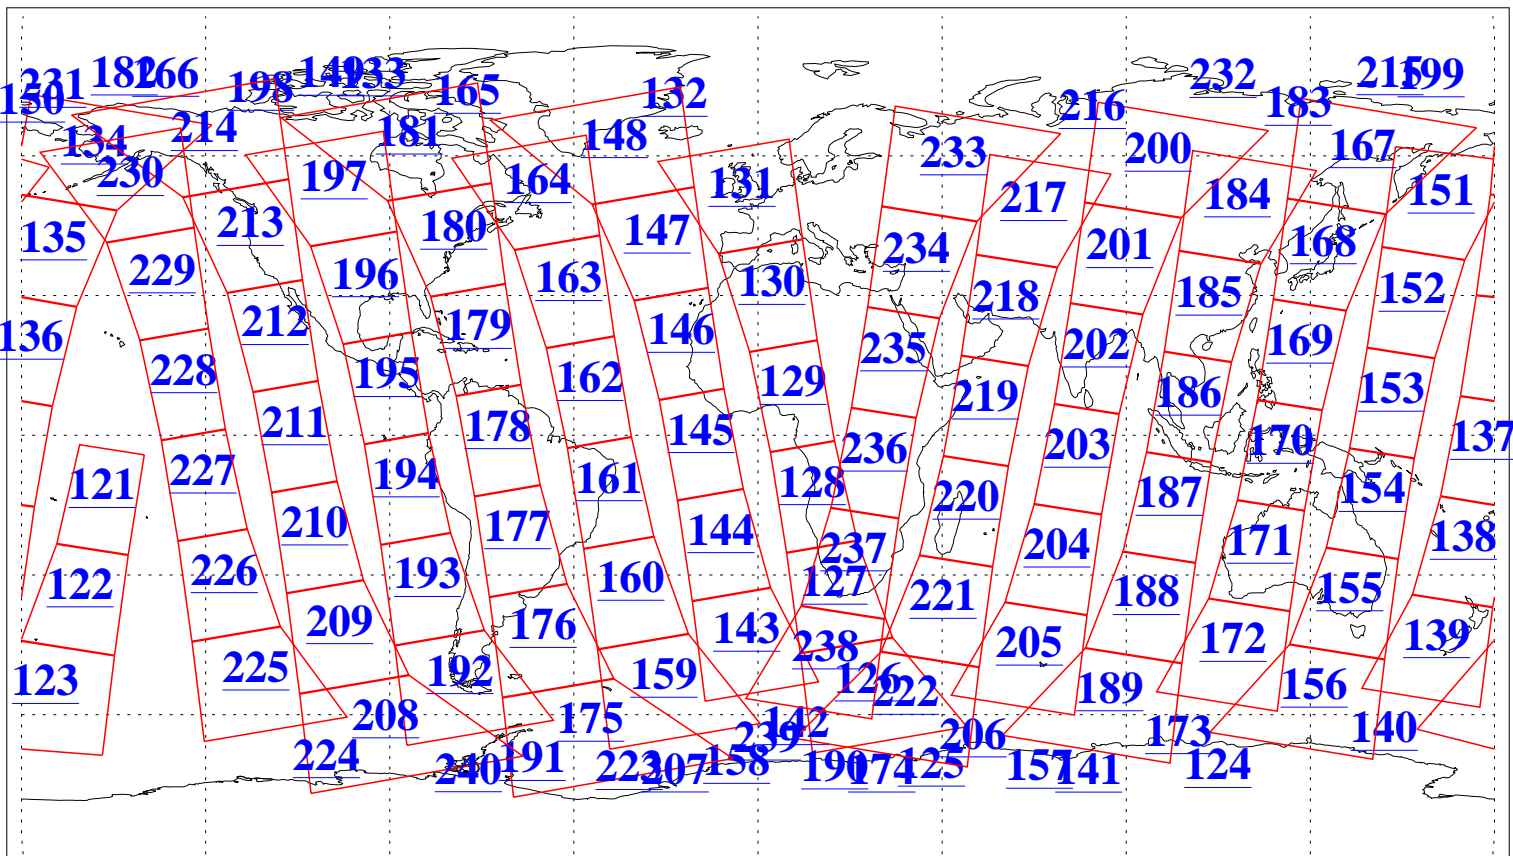

L1B Availability
AMSU Granules: 240
HSB Granules: 0
AIRS Granules: 240

10 Nov 2018
DoY 314
Aqua Day 6034
Granules: 1 to 120

Granules: 121 to 240

Legend: AMSU Available, HSB Available, AIRS Available

L1B Availability
AMSU Granules: 240
HSB Granules: 0
AIRS Granules: 240

10 Nov 2018
DoY 314
Aqua Day 6034
Ascending Granules

Descending Granules

Legend: AMSU Available, HSB Available, AIRS Available

L1B Availability
 AMSU Granules: 240
 HSB Granules: 0
 AIRS Granules: 240

10 Nov 2018
 DoY 314
 Aqua Day 6034

Northern Hemisphere Granules

Southern Hemisphere Granules

Legend: AMSU Available, HSB Available, AIRS Available