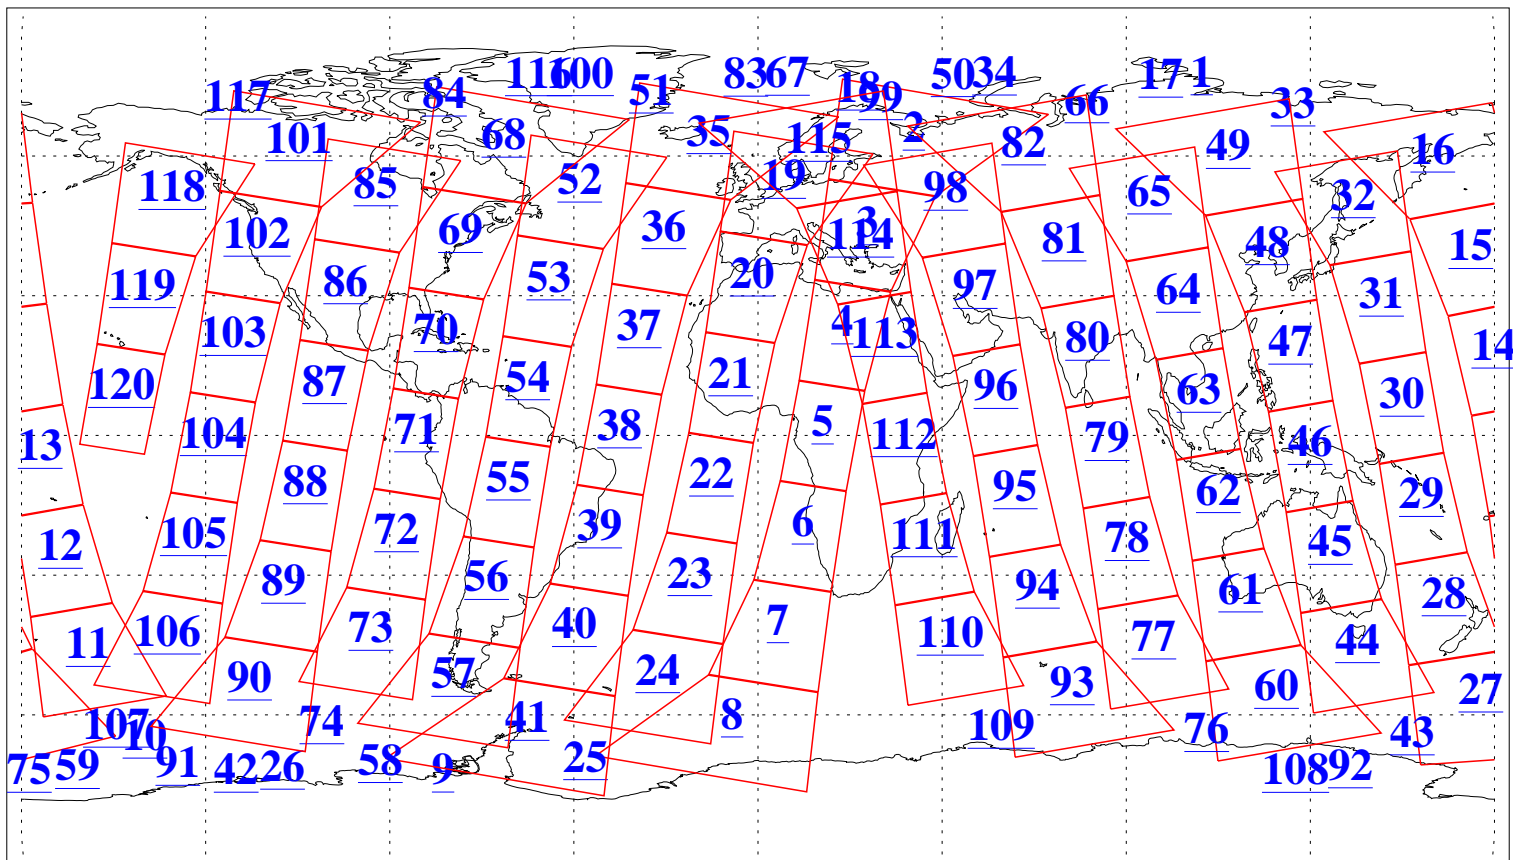

L1B Availability
AMSU Granules: 240
HSB Granules: 0
AIRS Granules: 240

10 Nov 2018
DoY 314
Aqua Day 6034
Granules: 1 to 120

Granules: 121 to 240

Legend: AMSU Available, HSB Available, AIRS Available

L1B Availability
AMSU Granules: 240
HSB Granules: 0
AIRS Granules: 240

10 Nov 2018
DoY 314
Aqua Day 6034
Ascending Granules

Descending Granules

Legend: AMSU Available, HSB Available, AIRS Available

L1B Availability
 AMSU Granules: 240
 HSB Granules: 0
 AIRS Granules: 240

10 Nov 2018
 DoY 314
 Aqua Day 6034

Northern Hemisphere Granules

Southern Hemisphere Granules

Legend: AMSU Available, HSB Available, AIRS Available