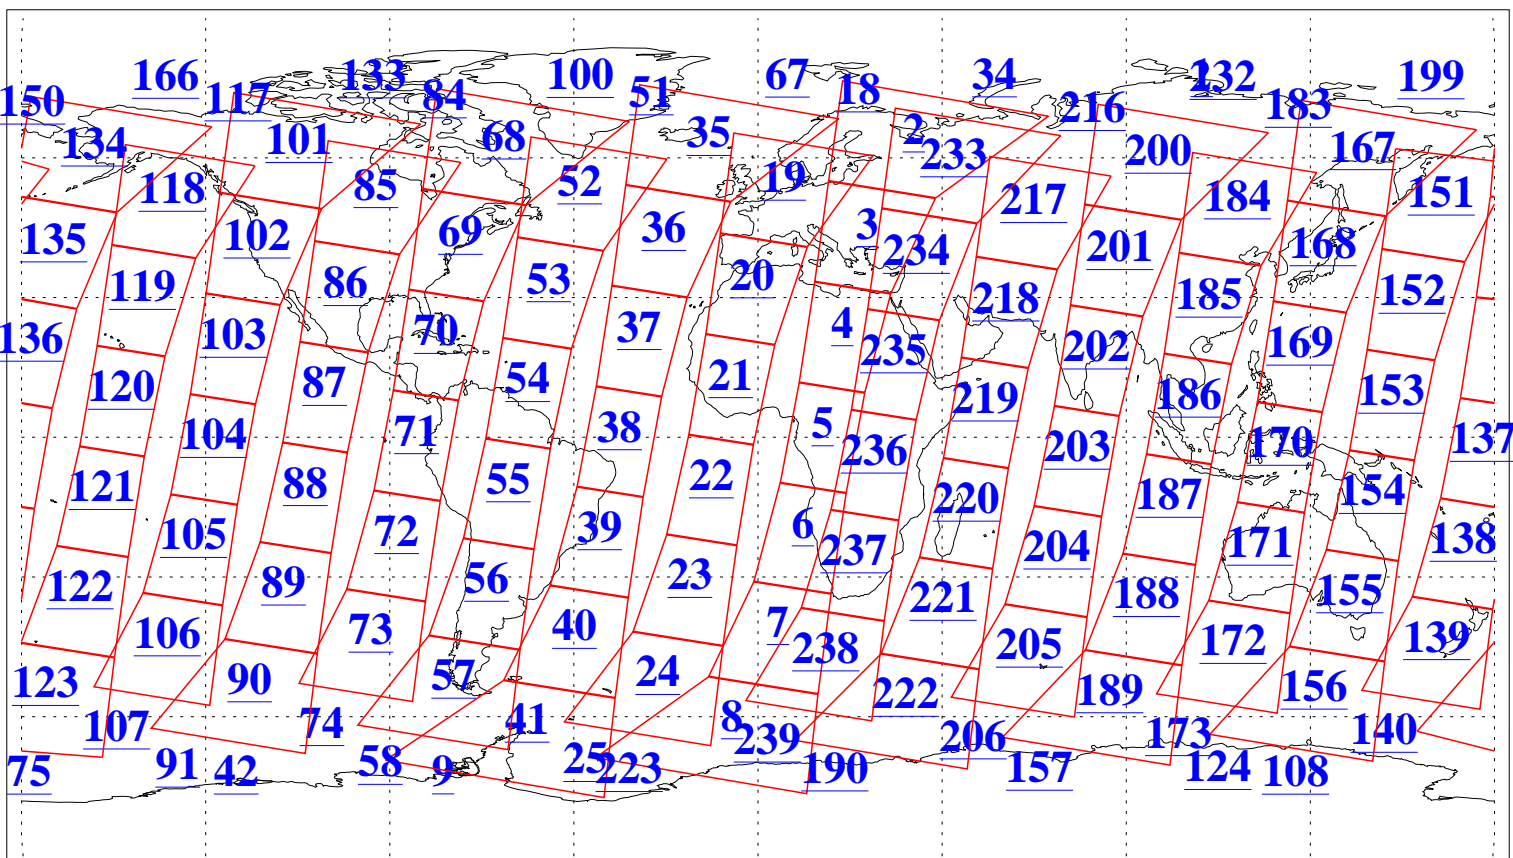

L1B Availability
AMSU Granules: 240
HSB Granules: 0
AIRS Granules: 240

10 Nov 2018
DoY 314
Aqua Day 6034
Granules: 1 to 120

Granules: 121 to 240

Legend: AMSU Available, HSB Available, AIRS Available

L1B Availability
AMSU Granules: 240
HSB Granules: 0
AIRS Granules: 240

10 Nov 2018
DoY 314
Aqua Day 6034
Ascending Granules

Descending Granules

Legend: AMSU Available, HSB Available, AIRS Available

L1B Availability
 AMSU Granules: 240
 HSB Granules: 0
 AIRS Granules: 240

10 Nov 2018
 DoY 314
 Aqua Day 6034

Northern Hemisphere Granules

Southern Hemisphere Granules

Legend: AMSU Available, HSB Available, AIRS Available