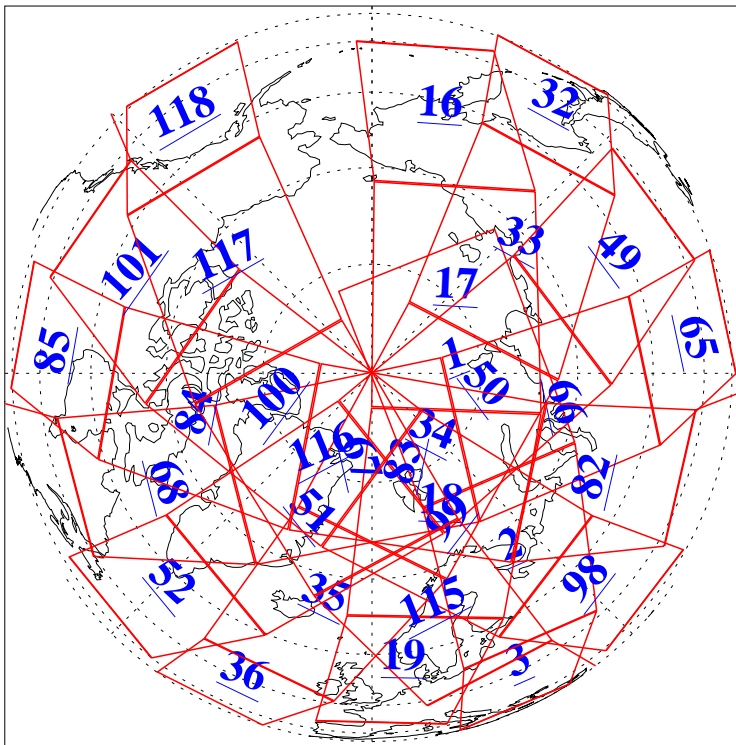

L1B Availability
AMSU Granules: 240
HSB Granules: 0
AIRS Granules: 240

10 Nov 2018
DoY 314
Aqua Day 6034
Granules: 1 to 120

Granules: 121 to 240

Legend: AMSU Available, HSB Available, AIRS Available

L1B Availability
AMSU Granules: 240
HSB Granules: 0
AIRS Granules: 240

10 Nov 2018
DoY 314
Aqua Day 6034
Ascending Granules

Descending Granules

Legend: AMSU Available, HSB Available, AIRS Available

L1B Availability
 AMSU Granules: 240
 HSB Granules: 0
 AIRS Granules: 240

10 Nov 2018
 DoY 314
 Aqua Day 6034

Northern Hemisphere Granules

Southern Hemisphere Granules

Legend: AMSU Available, HSB Available, AIRS Available