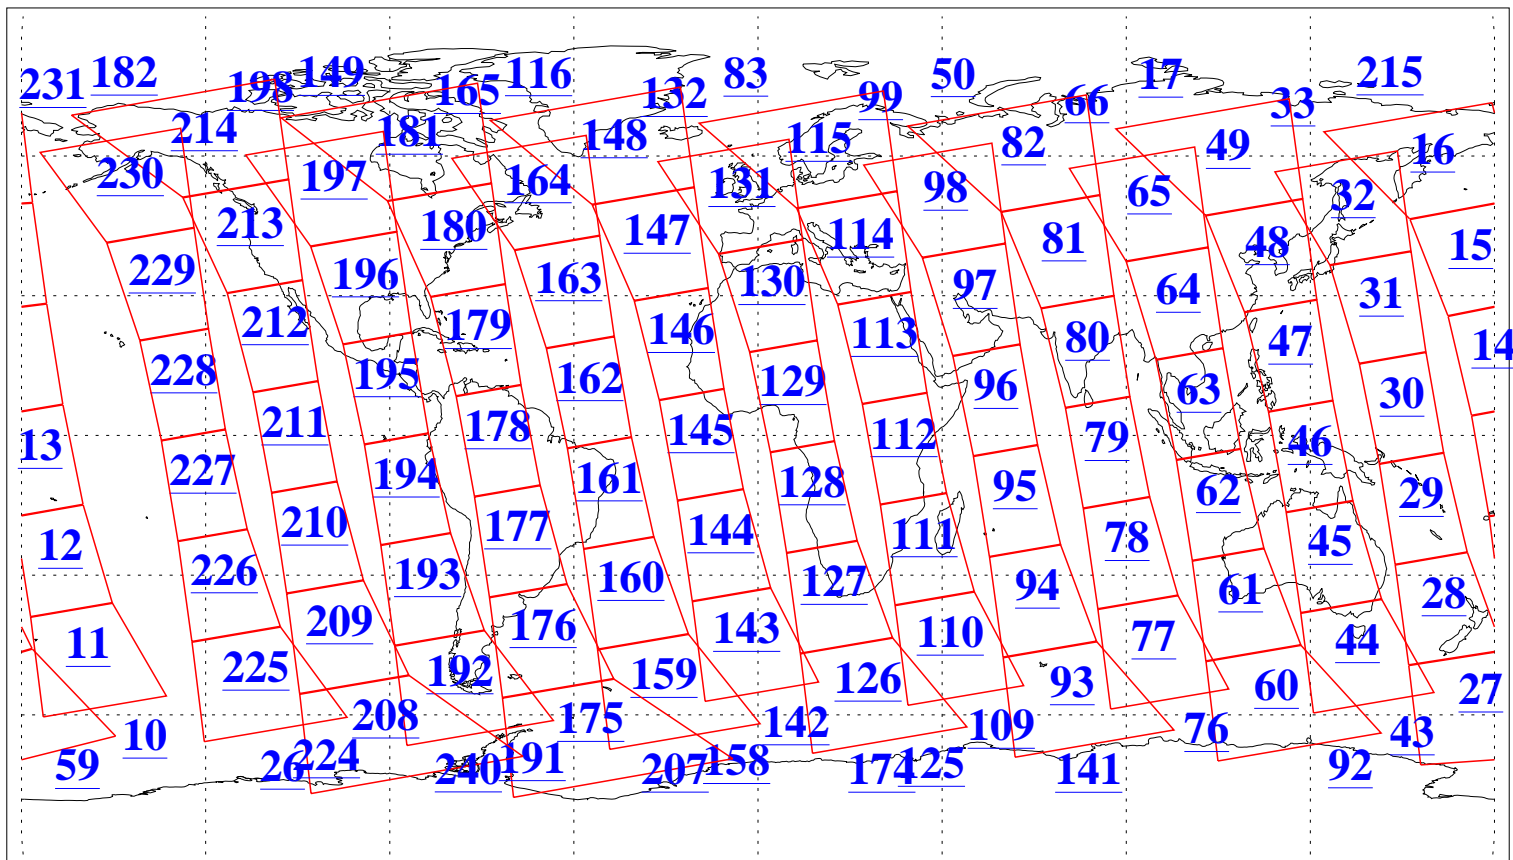

L1B Availability
AMSU Granules: 240
HSB Granules: 0
AIRS Granules: 240

10 Nov 2018
DoY 314
Aqua Day 6034
Granules: 1 to 120

Granules: 121 to 240

Legend: AMSU Available, HSB Available, AIRS Available

L1B Availability
AMSU Granules: 240
HSB Granules: 0
AIRS Granules: 240

10 Nov 2018
DoY 314
Aqua Day 6034
Ascending Granules

Descending Granules

Legend: AMSU Available, HSB Available, AIRS Available

L1B Availability
 AMSU Granules: 240
 HSB Granules: 0
 AIRS Granules: 240

10 Nov 2018
 DoY 314
 Aqua Day 6034