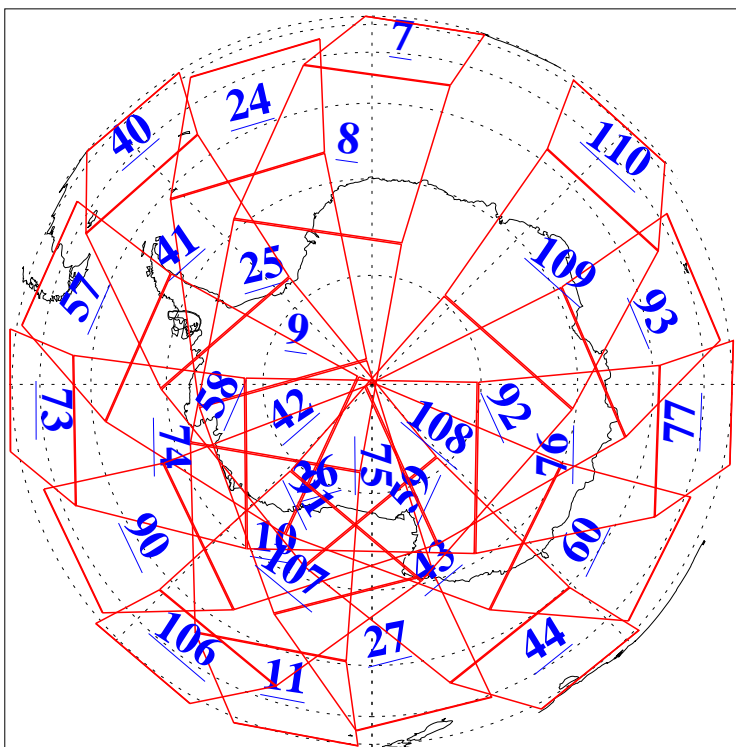

L1B Availability
AMSU Granules: 240
HSB Granules: 0
AIRS Granules: 240

10 Nov 2018
DoY 314
Aqua Day 6034
Granules: 1 to 120

Granules: 121 to 240

Legend: AMSU Available, HSB Available, AIRS Available

L1B Availability
AMSU Granules: 240
HSB Granules: 0
AIRS Granules: 240

10 Nov 2018
DoY 314
Aqua Day 6034
Ascending Granules

Descending Granules

Legend: AMSU Available, HSB Available, AIRS Available

L1B Availability
 AMSU Granules: 240
 HSB Granules: 0
 AIRS Granules: 240

10 Nov 2018
 DoY 314
 Aqua Day 6034

Northern Hemisphere Granules

Southern Hemisphere Granules

Legend: AMSU Available, HSB Available, AIRS Available