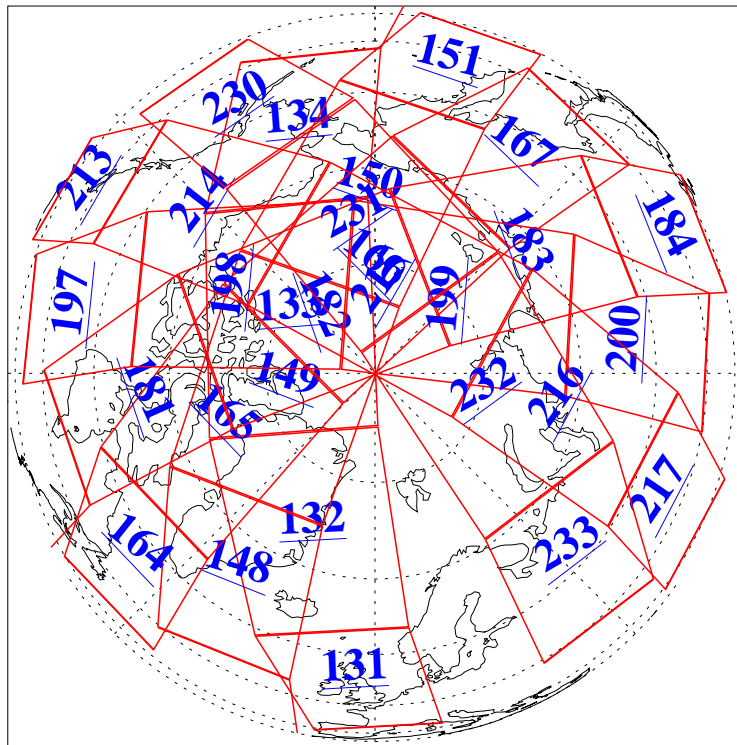

10 Nov 2018
DoY 314
Aqua Day 6034
Ascending Granules

Descending Granules

Legend: AMSU Available, HSB Available, AIRS Available

L1B Availability
 AMSU Granules: 240
 HSB Granules: 0
 AIRS Granules: 240

10 Nov 2018
 DoY 314
 Aqua Day 6034

Northern Hemisphere Granules

Southern Hemisphere Granules

Legend: AMSU Available, HSB Available, AIRS Available