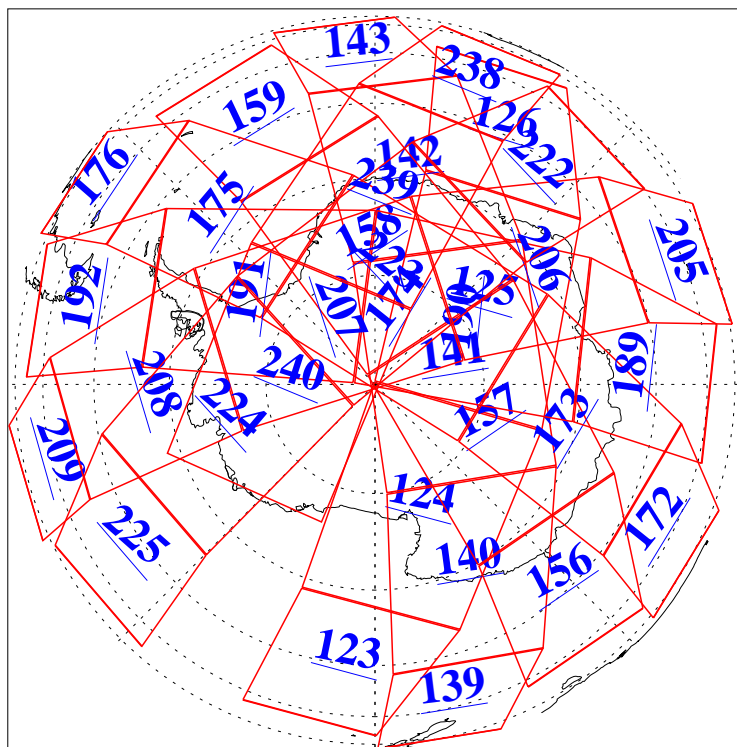

L1B Availability
AMSU Granules: 240
HSB Granules: 0
AIRS Granules: 240

10 Nov 2018
DoY 314
Aqua Day 6034
Granules: 1 to 120

Granules: 121 to 240

Legend: AMSU Available, HSB Available, AIRS Available

L1B Availability
AMSU Granules: 240
HSB Granules: 0
AIRS Granules: 240

10 Nov 2018
DoY 314
Aqua Day 6034
Ascending Granules

Descending Granules

Legend: AMSU Available, HSB Available, AIRS Available

L1B Availability
 AMSU Granules: 240
 HSB Granules: 0
 AIRS Granules: 240

10 Nov 2018
 DoY 314
 Aqua Day 6034

Northern Hemisphere Granules

Southern Hemisphere Granules

Legend: AMSU Available, HSB Available, AIRS Available