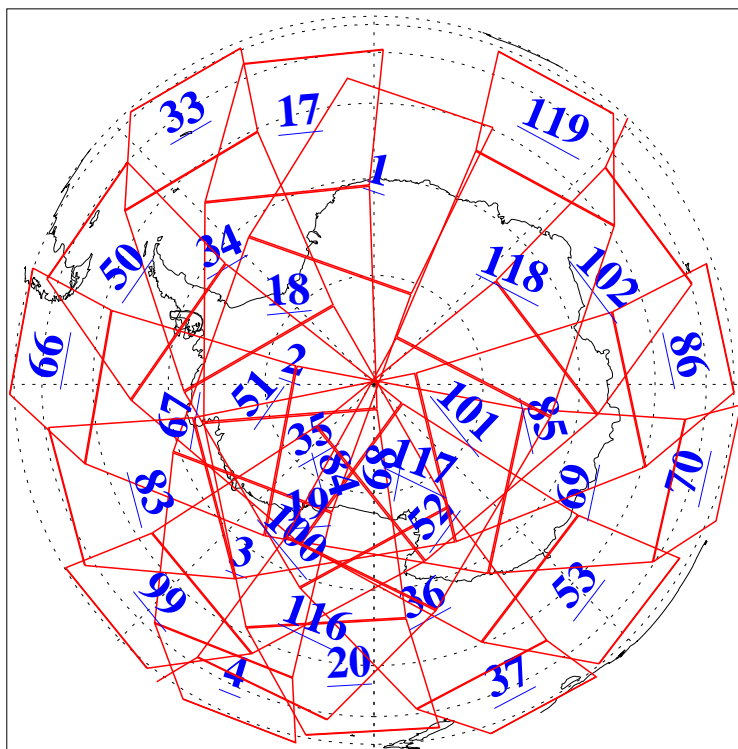

L1B Availability  
AMSU Granules: 239  
HSB Granules: 0  
AIRS Granules: 240

9 Nov 2018  
DoY 313  
Aqua Day 6033  
Granules: 1 to 120

Granules: 121 to 240

Legend: AMSU Available, HSB Available, AIRS Available

L1B Availability  
 AMSU Granules: 239  
 HSB Granules: 0  
 AIRS Granules: 240

9 Nov 2018  
 DoY 313  
 Aqua Day 6033

Ascending Granules

Descending Granules

Legend: AMSU Available, ~~HSB Available~~, AIRS Available

L1B Availability  
 AMSU Granules: 239  
 HSB Granules: 0  
 AIRS Granules: 240

9 Nov 2018  
 DoY 313  
 Aqua Day 6033

Northern Hemisphere Granules

Southern Hemisphere Granules

Legend: AMSU Available, HSB Available, AIRS Available