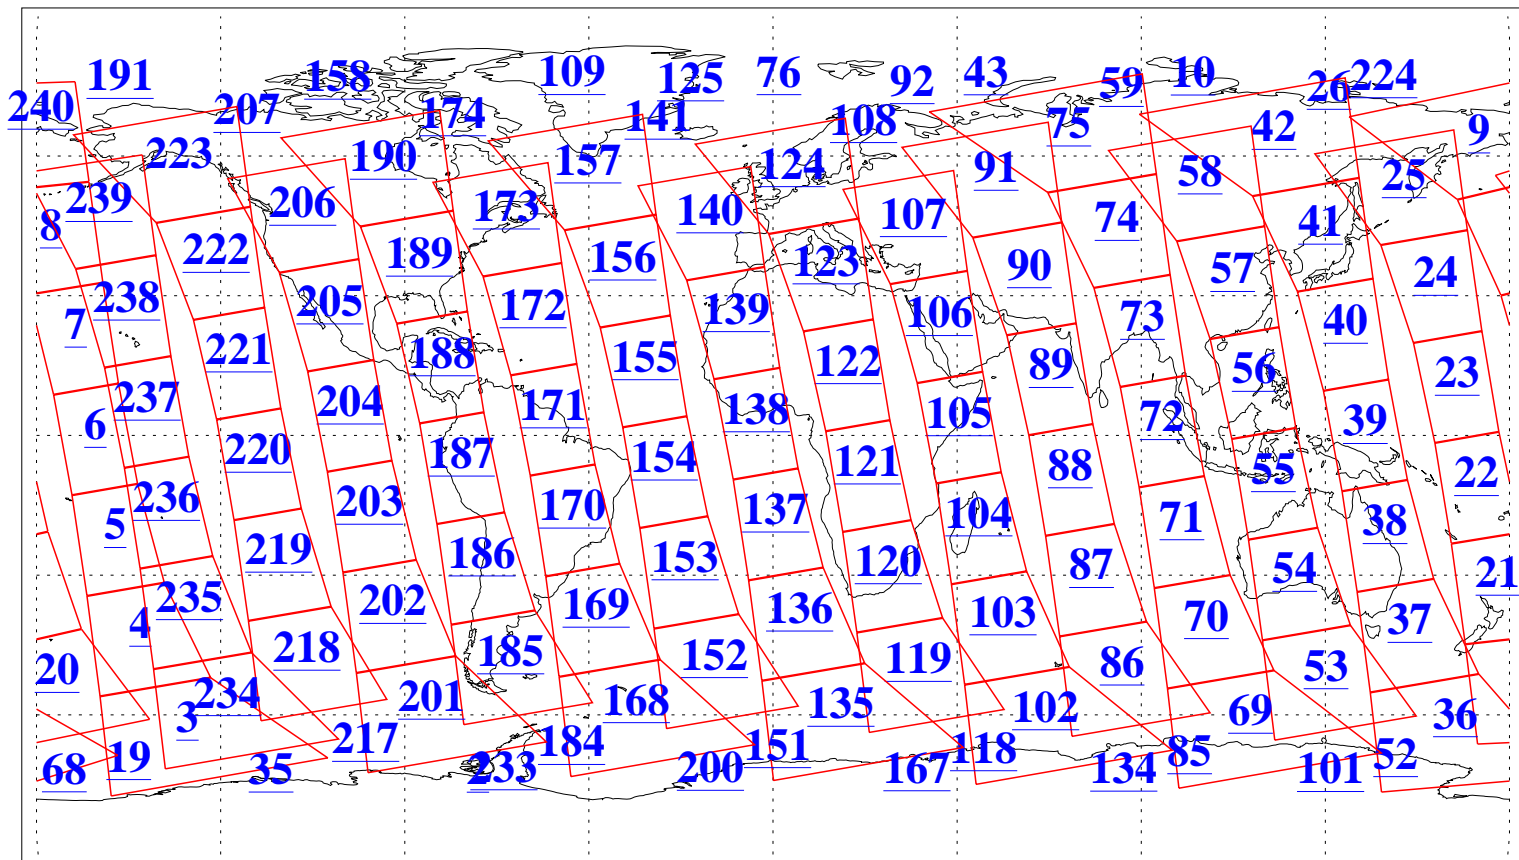

L1B Availability  
AMSU Granules: 239  
HSB Granules: 0  
AIRS Granules: 240

9 Nov 2018  
DoY 313  
Aqua Day 6033  
Granules: 1 to 120

Granules: 121 to 240

Legend: AMSU Available, HSB Available, AIRS Available

L1B Availability  
 AMSU Granules: 239  
 HSB Granules: 0  
 AIRS Granules: 240

9 Nov 2018  
 DoY 313  
 Aqua Day 6033

Ascending Granules

Descending Granules

Legend: AMSU Available, ~~HSB Available~~, AIRS Available

L1B Availability  
 AMSU Granules: 239  
 HSB Granules: 0  
 AIRS Granules: 240

9 Nov 2018  
 DoY 313  
 Aqua Day 6033

Northern Hemisphere Granules

Southern Hemisphere Granules

Legend: AMSU Available, HSB Available, AIRS Available