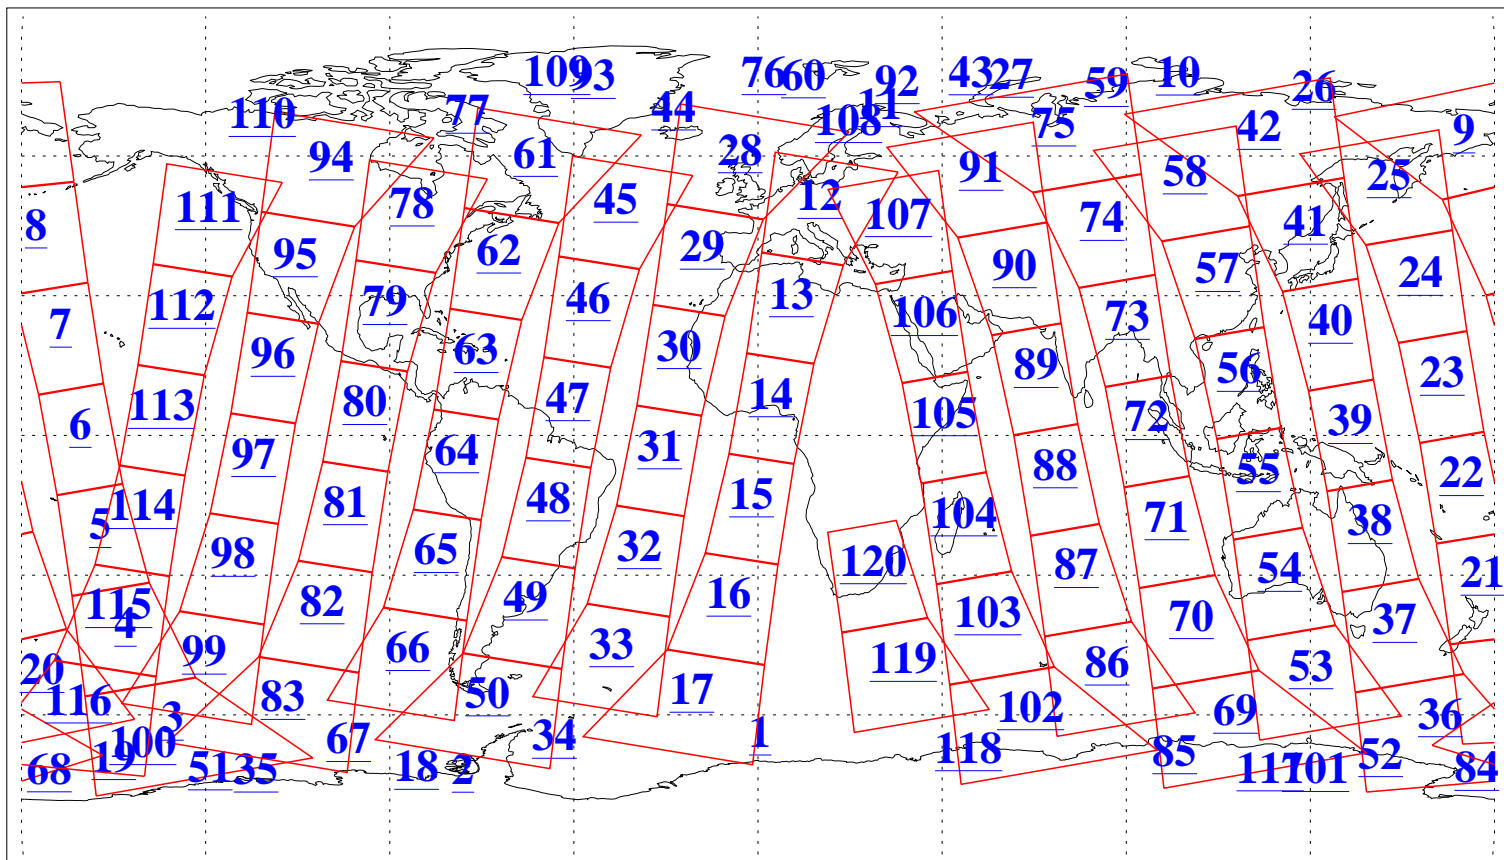

L1B Availability  
AMSU Granules: 239  
HSB Granules: 0  
AIRS Granules: 240

9 Nov 2018  
DoY 313  
Aqua Day 6033  
Granules: 1 to 120

Granules: 121 to 240

Legend: AMSU Available, HSB Available, AIRS Available

L1B Availability  
 AMSU Granules: 239  
 HSB Granules: 0  
 AIRS Granules: 240

9 Nov 2018  
 DoY 313  
 Aqua Day 6033

Ascending Granules

Descending Granules

Legend: AMSU Available, ~~HSB Available~~, AIRS Available

L1B Availability  
 AMSU Granules: 239  
 HSB Granules: 0  
 AIRS Granules: 240

9 Nov 2018  
 DoY 313  
 Aqua Day 6033

Northern Hemisphere Granules

Southern Hemisphere Granules

Legend: AMSU Available, HSB Available, AIRS Available