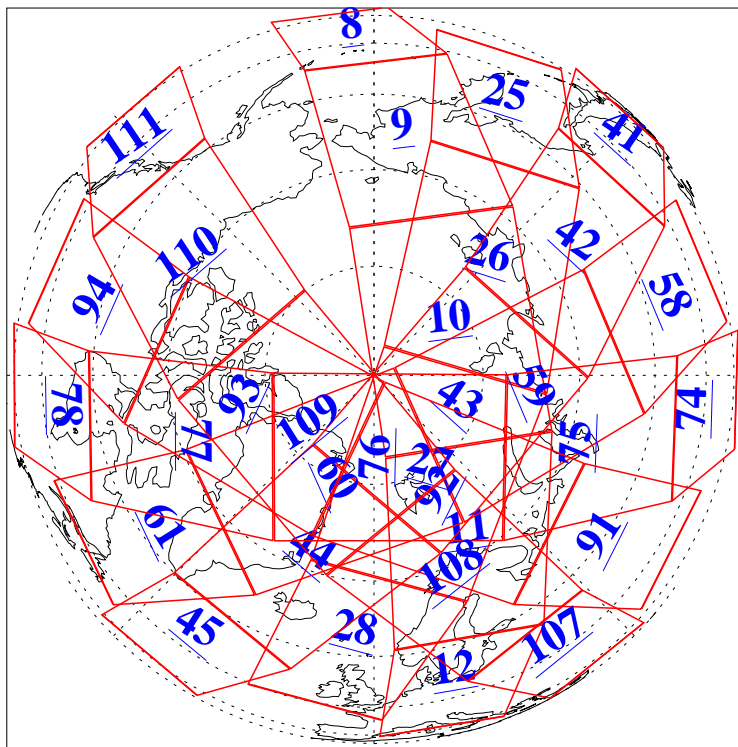

L1B Availability  
AMSU Granules: 239  
HSB Granules: 0  
AIRS Granules: 240

9 Nov 2018  
DoY 313  
Aqua Day 6033  
Granules: 1 to 120

Granules: 121 to 240

Legend: AMSU Available, HSB Available, AIRS Available

L1B Availability  
 AMSU Granules: 239  
 HSB Granules: 0  
 AIRS Granules: 240

9 Nov 2018  
 DoY 313  
 Aqua Day 6033

Ascending Granules

Descending Granules

Legend: AMSU Available, ~~HSB Available~~, AIRS Available

L1B Availability  
 AMSU Granules: 239  
 HSB Granules: 0  
 AIRS Granules: 240

9 Nov 2018  
 DoY 313  
 Aqua Day 6033

Northern Hemisphere Granules

Southern Hemisphere Granules

Legend: AMSU Available, HSB Available, AIRS Available