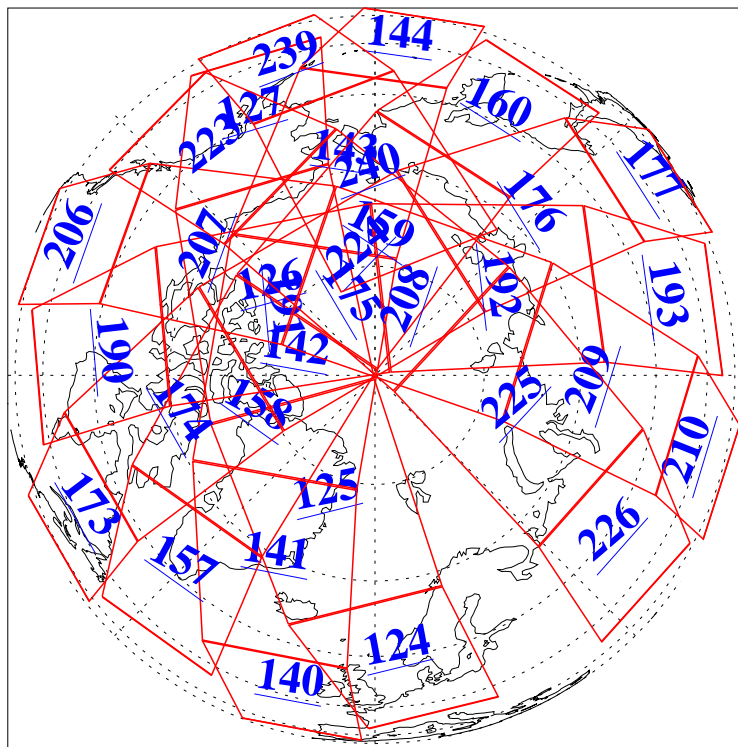

L1B Availability  
AMSU Granules: 239  
HSB Granules: 0  
AIRS Granules: 240

9 Nov 2018  
DoY 313  
Aqua Day 6033  
Granules: 1 to 120

Granules: 121 to 240

Legend: AMSU Available, HSB Available, AIRS Available

L1B Availability  
 AMSU Granules: 239  
 HSB Granules: 0  
 AIRS Granules: 240

9 Nov 2018  
 DoY 313  
 Aqua Day 6033

Ascending Granules

Descending Granules

Legend: AMSU Available, ~~HSB Available~~, AIRS Available

L1B Availability  
 AMSU Granules: 239  
 HSB Granules: 0  
 AIRS Granules: 240

9 Nov 2018  
 DoY 313  
 Aqua Day 6033

Northern Hemisphere Granules

Southern Hemisphere Granules

Legend: AMSU Available, HSB Available, AIRS Available