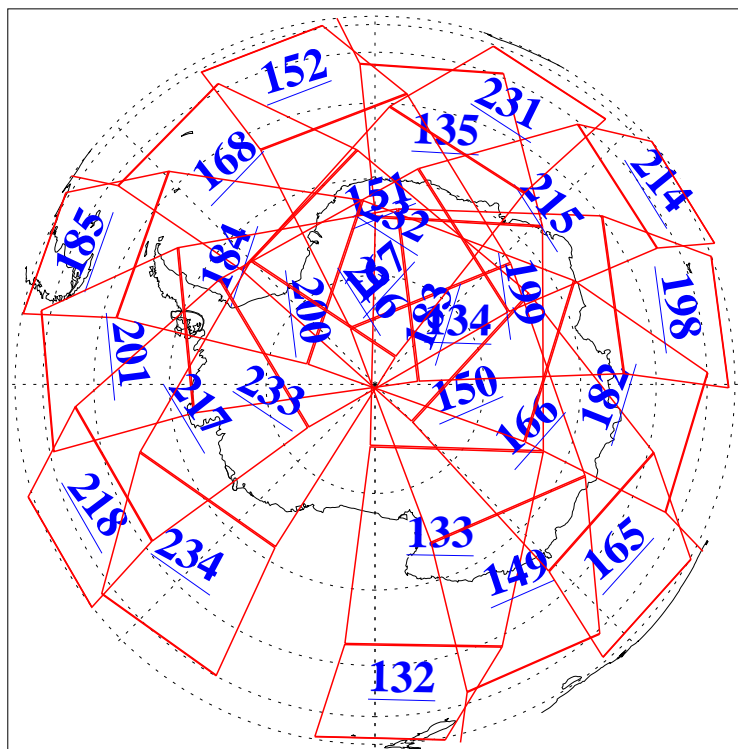

L1B Availability  
AMSU Granules: 239  
HSB Granules: 0  
AIRS Granules: 240

9 Nov 2018  
DoY 313  
Aqua Day 6033  
Granules: 1 to 120

Granules: 121 to 240

Legend: AMSU Available, HSB Available, AIRS Available

L1B Availability  
 AMSU Granules: 239  
 HSB Granules: 0  
 AIRS Granules: 240

9 Nov 2018  
 DoY 313  
 Aqua Day 6033

Ascending Granules

Descending Granules

Legend: AMSU Available, ~~HSB Available~~, AIRS Available

L1B Availability  
 AMSU Granules: 239  
 HSB Granules: 0  
 AIRS Granules: 240

9 Nov 2018  
 DoY 313  
 Aqua Day 6033

Northern Hemisphere Granules

Southern Hemisphere Granules

Legend: AMSU Available, HSB Available, AIRS Available