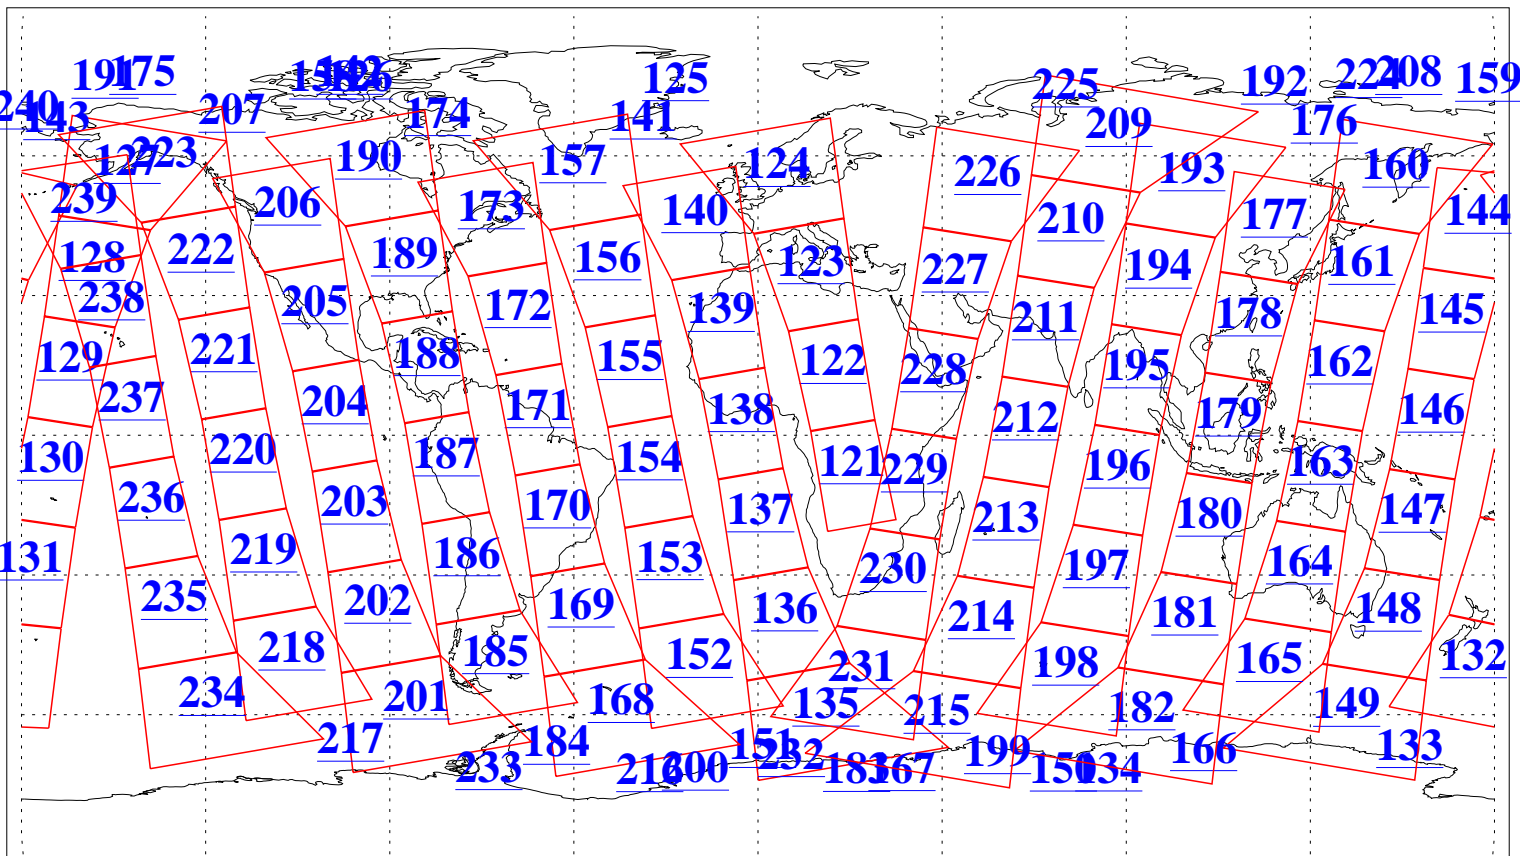

L1B Availability  
AMSU Granules: 239  
HSB Granules: 0  
AIRS Granules: 240

9 Nov 2018  
DoY 313  
Aqua Day 6033  
Granules: 1 to 120

Granules: 121 to 240

Legend: AMSU Available, HSB Available, AIRS Available

L1B Availability  
 AMSU Granules: 239  
 HSB Granules: 0  
 AIRS Granules: 240

9 Nov 2018  
 DoY 313  
 Aqua Day 6033

Ascending Granules

Descending Granules

Legend: AMSU Available, ~~HSB Available~~, AIRS Available

L1B Availability  
 AMSU Granules: 239  
 HSB Granules: 0  
 AIRS Granules: 240

9 Nov 2018  
 DoY 313  
 Aqua Day 6033

Northern Hemisphere Granules

Southern Hemisphere Granules

Legend: AMSU Available, HSB Available, AIRS Available