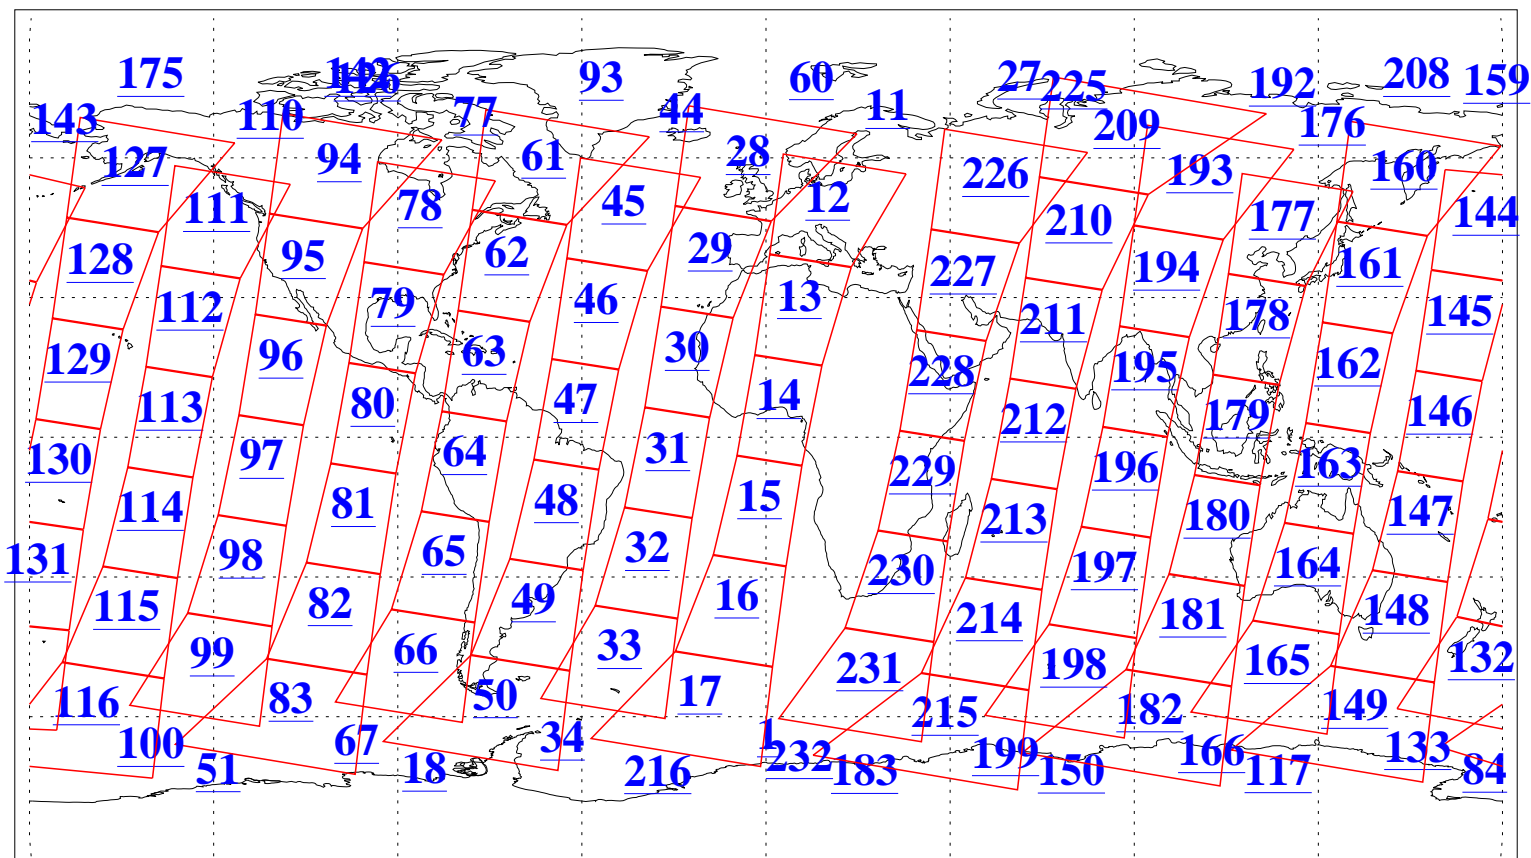

L1B Availability  
AMSU Granules: 239  
HSB Granules: 0  
AIRS Granules: 240

9 Nov 2018  
DoY 313  
Aqua Day 6033  
Granules: 1 to 120

Granules: 121 to 240

Legend: AMSU Available, HSB Available, AIRS Available

L1B Availability  
 AMSU Granules: 239  
 HSB Granules: 0  
 AIRS Granules: 240

9 Nov 2018  
 DoY 313  
 Aqua Day 6033

Ascending Granules

Descending Granules

Legend: AMSU Available, ~~HSB Available~~, AIRS Available

L1B Availability  
 AMSU Granules: 239  
 HSB Granules: 0  
 AIRS Granules: 240

9 Nov 2018  
 DoY 313  
 Aqua Day 6033

Northern Hemisphere Granules

Southern Hemisphere Granules

Legend: AMSU Available, HSB Available, AIRS Available