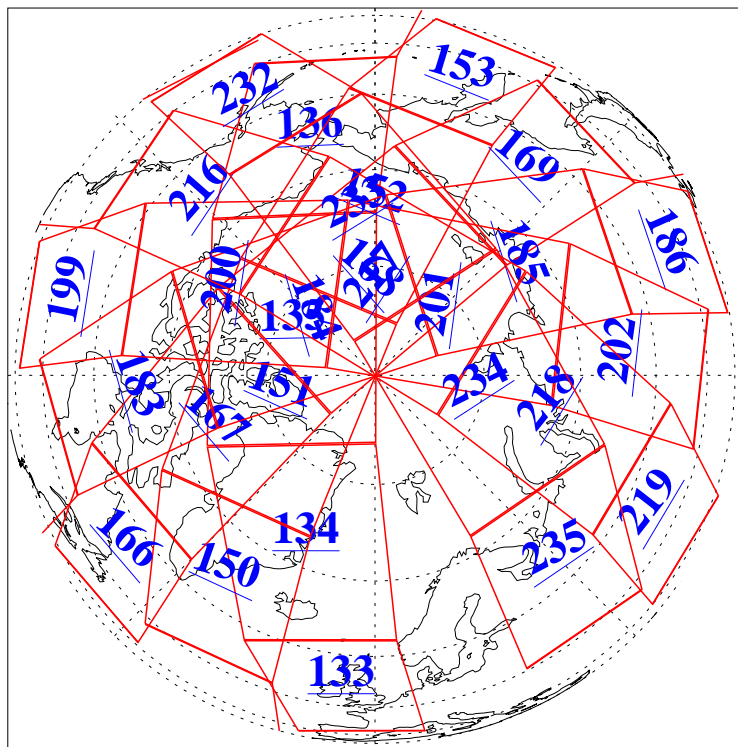

L1B Availability
AMSU Granules: 240
HSB Granules: 0
AIRS Granules: 240

8 Nov 2018
DoY 312
Aqua Day 6032
Granules: 1 to 120

Granules: 121 to 240

Legend: AMSU Available, HSB Available, AIRS Available

L1B Availability
AMSU Granules: 240
HSB Granules: 0
AIRS Granules: 240

8 Nov 2018
DoY 312
Aqua Day 6032

Ascending Granules

Descending Granules

Legend: AMSU Available, HSB Available, AIRS Available

L1B Availability
 AMSU Granules: 240
 HSB Granules: 0
 AIRS Granules: 240

8 Nov 2018
 DoY 312
 Aqua Day 6032

Northern Hemisphere Granules

Southern Hemisphere Granules

Legend: AMSU Available, HSB Available, AIRS Available