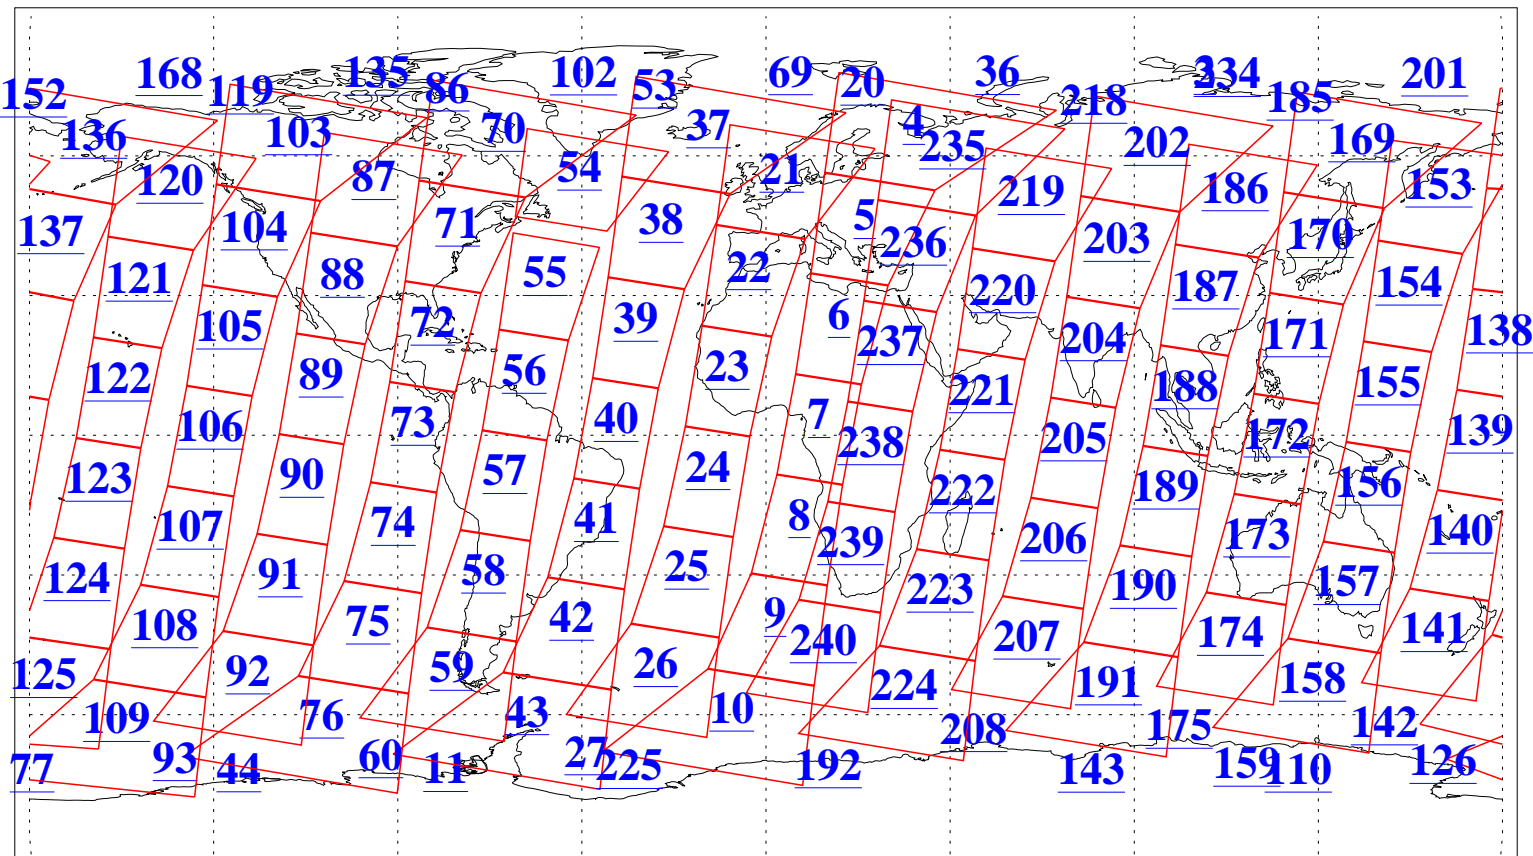

L1B Availability
AMSU Granules: 240
HSB Granules: 0
AIRS Granules: 240

8 Nov 2018
DoY 312
Aqua Day 6032
Granules: 1 to 120

Granules: 121 to 240

Legend: AMSU Available, HSB Available, AIRS Available

L1B Availability
AMSU Granules: 240
HSB Granules: 0
AIRS Granules: 240

8 Nov 2018
DoY 312
Aqua Day 6032

Ascending Granules

Descending Granules

Legend: AMSU Available, HSB Available, AIRS Available

L1B Availability
 AMSU Granules: 240
 HSB Granules: 0
 AIRS Granules: 240

8 Nov 2018
 DoY 312
 Aqua Day 6032

Northern Hemisphere Granules

Southern Hemisphere Granules

Legend: AMSU Available, HSB Available, AIRS Available