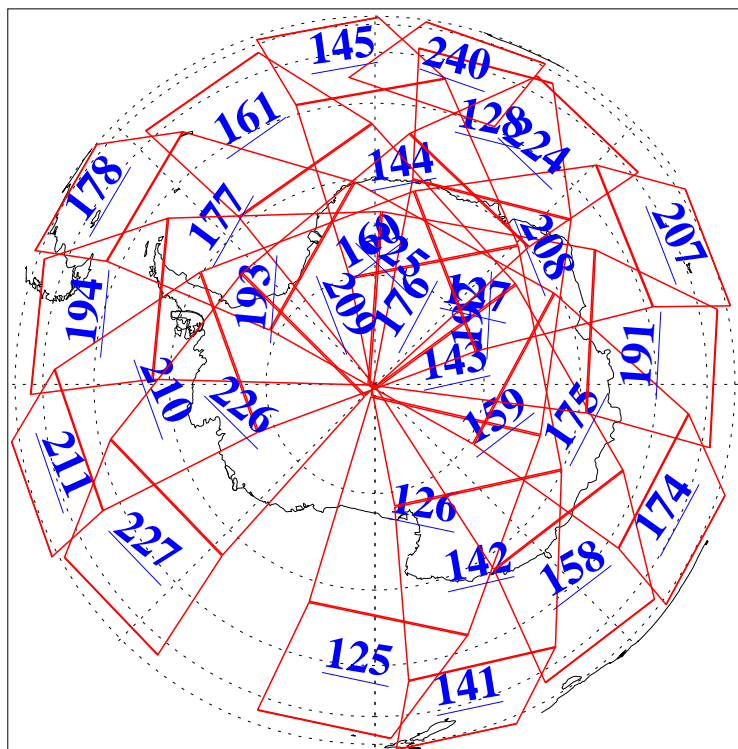

L1B Availability
AMSU Granules: 240
HSB Granules: 0
AIRS Granules: 240

8 Nov 2018
DoY 312
Aqua Day 6032
Granules: 1 to 120

Granules: 121 to 240

Legend: AMSU Available, HSB Available, AIRS Available

L1B Availability
AMSU Granules: 240
HSB Granules: 0
AIRS Granules: 240

8 Nov 2018
DoY 312
Aqua Day 6032

Ascending Granules

Descending Granules

Legend: AMSU Available, HSB Available, AIRS Available

L1B Availability
 AMSU Granules: 240
 HSB Granules: 0
 AIRS Granules: 240

8 Nov 2018
 DoY 312
 Aqua Day 6032

Northern Hemisphere Granules

Southern Hemisphere Granules

Legend: AMSU Available, HSB Available, AIRS Available