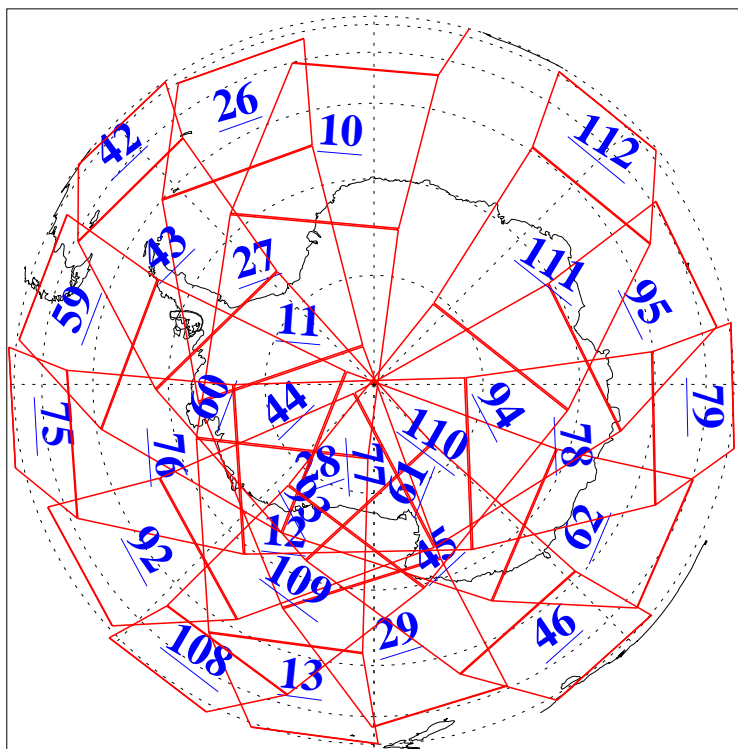

L1B Availability
AMSU Granules: 240
HSB Granules: 0
AIRS Granules: 240

8 Nov 2018
DoY 312
Aqua Day 6032
Granules: 1 to 120

Granules: 121 to 240

Legend: AMSU Available, HSB Available, AIRS Available

L1B Availability
AMSU Granules: 240
HSB Granules: 0
AIRS Granules: 240

8 Nov 2018
DoY 312
Aqua Day 6032

Ascending Granules

Descending Granules

Legend: AMSU Available, HSB Available, AIRS Available

L1B Availability
 AMSU Granules: 240
 HSB Granules: 0
 AIRS Granules: 240

8 Nov 2018
 DoY 312
 Aqua Day 6032

Northern Hemisphere Granules

Southern Hemisphere Granules

Legend: AMSU Available, HSB Available, AIRS Available