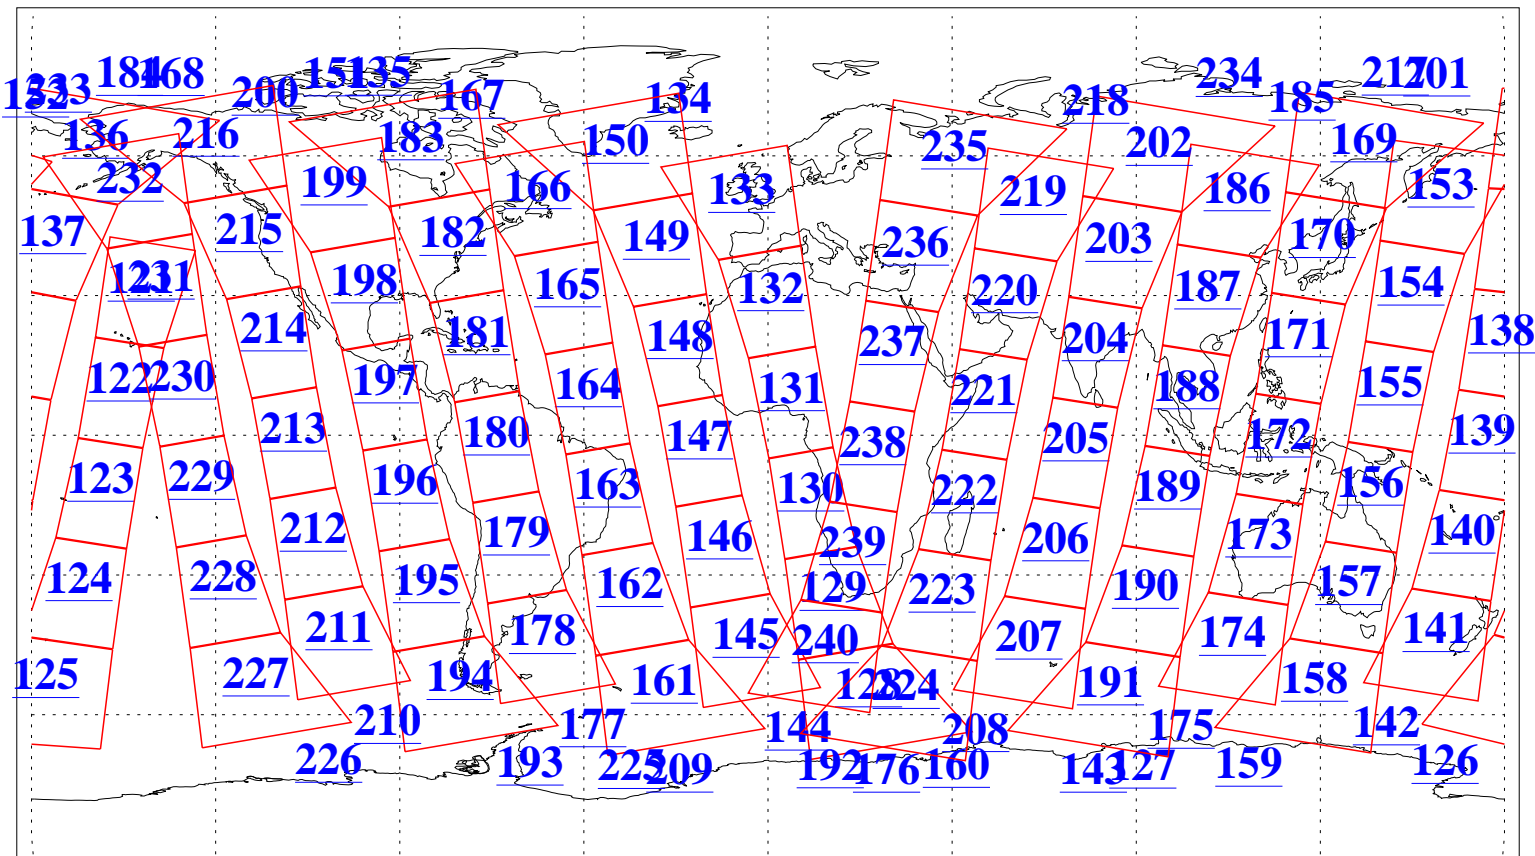

L1B Availability
AMSU Granules: 240
HSB Granules: 0
AIRS Granules: 240

8 Nov 2018
DoY 312
Aqua Day 6032
Granules: 1 to 120

Granules: 121 to 240

Legend: AMSU Available, HSB Available, AIRS Available

L1B Availability
AMSU Granules: 240
HSB Granules: 0
AIRS Granules: 240

8 Nov 2018
DoY 312
Aqua Day 6032

Ascending Granules

Descending Granules

Legend: AMSU Available, HSB Available, AIRS Available

L1B Availability
 AMSU Granules: 240
 HSB Granules: 0
 AIRS Granules: 240

8 Nov 2018
 DoY 312
 Aqua Day 6032