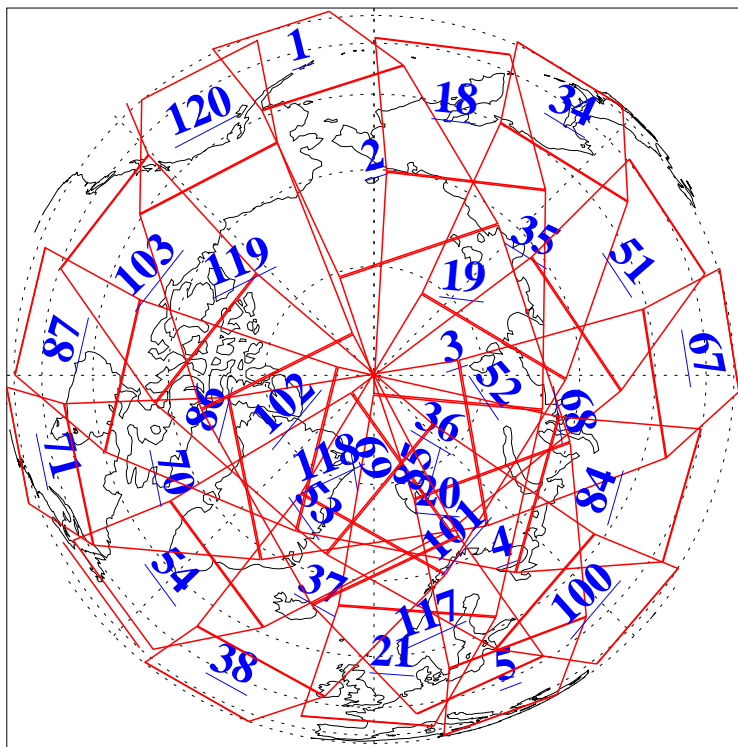

L1B Availability
AMSU Granules: 240
HSB Granules: 0
AIRS Granules: 240

8 Nov 2018
DoY 312
Aqua Day 6032
Granules: 1 to 120

Granules: 121 to 240

Legend: AMSU Available, HSB Available, AIRS Available

L1B Availability
AMSU Granules: 240
HSB Granules: 0
AIRS Granules: 240

8 Nov 2018
DoY 312
Aqua Day 6032

Ascending Granules

Descending Granules

Legend: AMSU Available, HSB Available, AIRS Available

L1B Availability
 AMSU Granules: 240
 HSB Granules: 0
 AIRS Granules: 240

8 Nov 2018
 DoY 312
 Aqua Day 6032

Northern Hemisphere Granules

Southern Hemisphere Granules

Legend: AMSU Available, HSB Available, AIRS Available