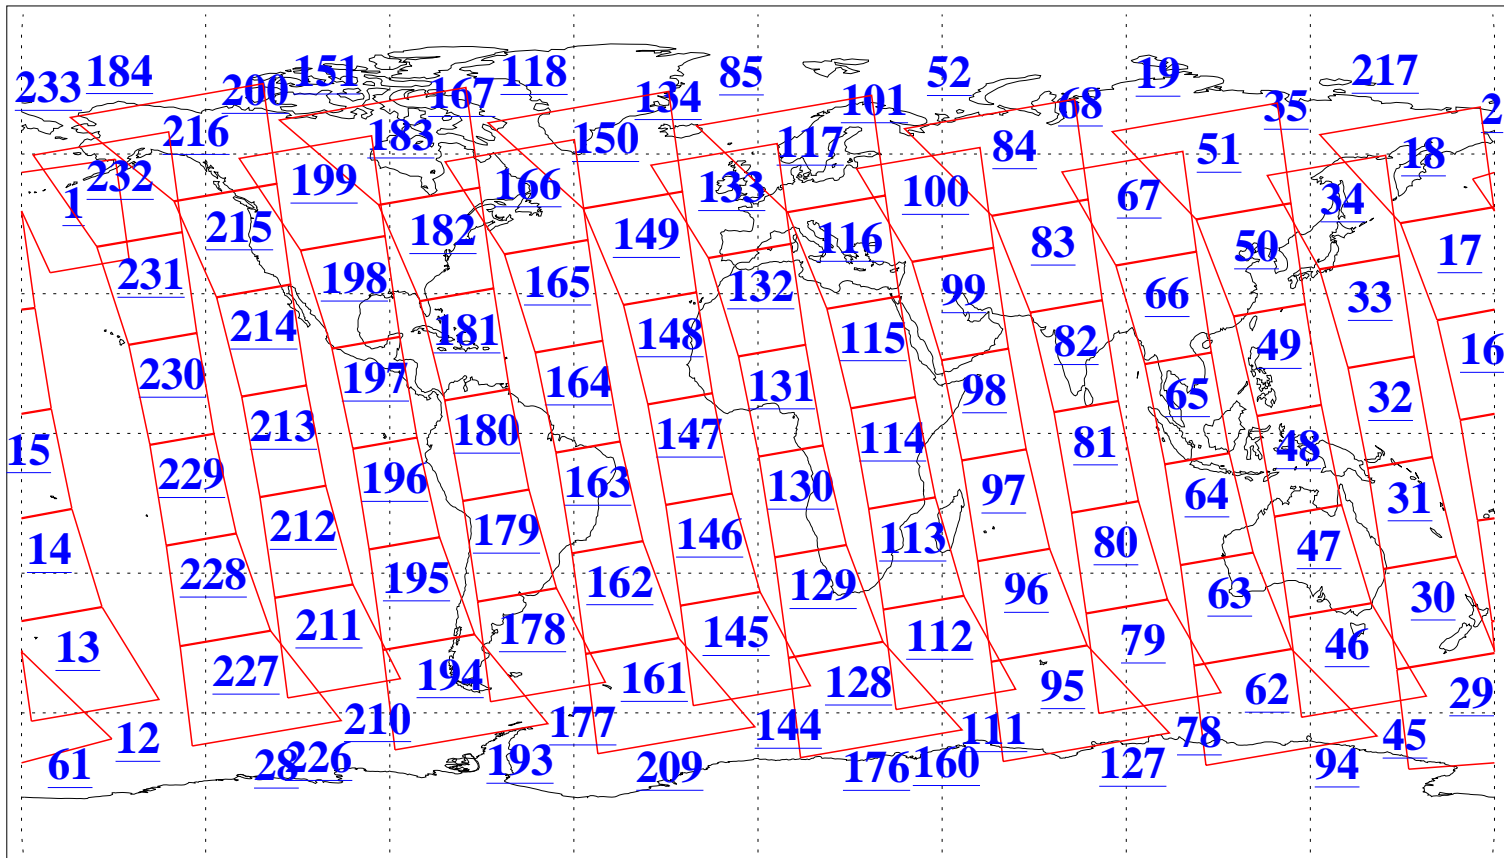

L1B Availability
AMSU Granules: 240
HSB Granules: 0
AIRS Granules: 240

8 Nov 2018
DoY 312
Aqua Day 6032
Granules: 1 to 120

Granules: 121 to 240

Legend: AMSU Available, HSB Available, AIRS Available

L1B Availability
AMSU Granules: 240
HSB Granules: 0
AIRS Granules: 240

8 Nov 2018
DoY 312
Aqua Day 6032

Ascending Granules

Descending Granules

Legend: AMSU Available, HSB Available, AIRS Available

L1B Availability
 AMSU Granules: 240
 HSB Granules: 0
 AIRS Granules: 240

8 Nov 2018
 DoY 312
 Aqua Day 6032

Northern Hemisphere Granules

Southern Hemisphere Granules

Legend: AMSU Available, HSB Available, AIRS Available