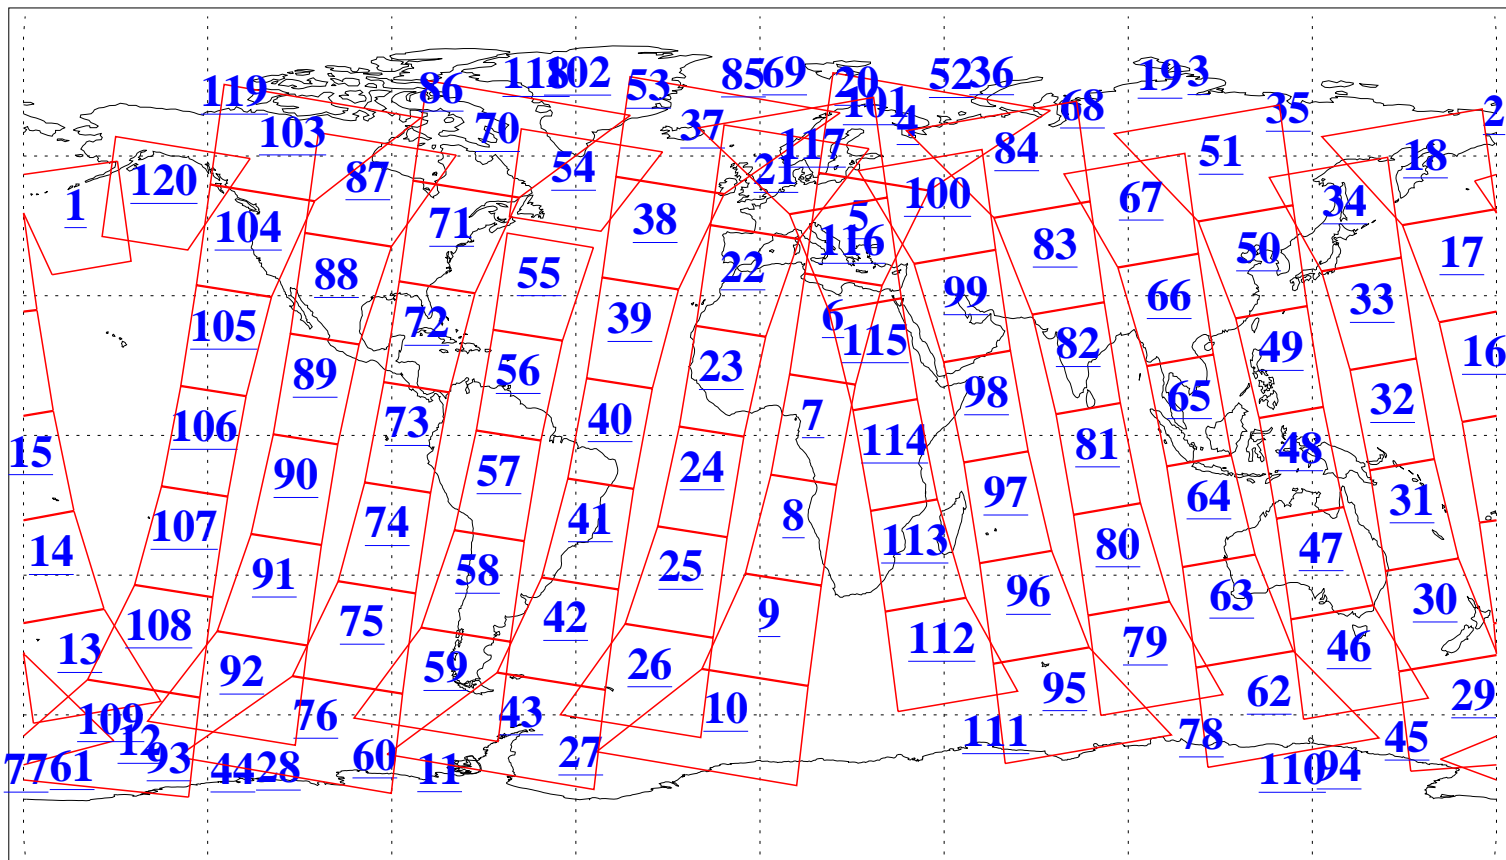

L1B Availability
AMSU Granules: 240
HSB Granules: 0
AIRS Granules: 240

8 Nov 2018
DoY 312
Aqua Day 6032
Granules: 1 to 120

Granules: 121 to 240

Legend: AMSU Available, HSB Available, AIRS Available

L1B Availability
AMSU Granules: 240
HSB Granules: 0
AIRS Granules: 240

8 Nov 2018
DoY 312
Aqua Day 6032

Ascending Granules

Descending Granules

Legend: AMSU Available, HSB Available, AIRS Available

L1B Availability
 AMSU Granules: 240
 HSB Granules: 0
 AIRS Granules: 240

8 Nov 2018
 DoY 312
 Aqua Day 6032

Northern Hemisphere Granules

Southern Hemisphere Granules

Legend: AMSU Available, HSB Available, AIRS Available