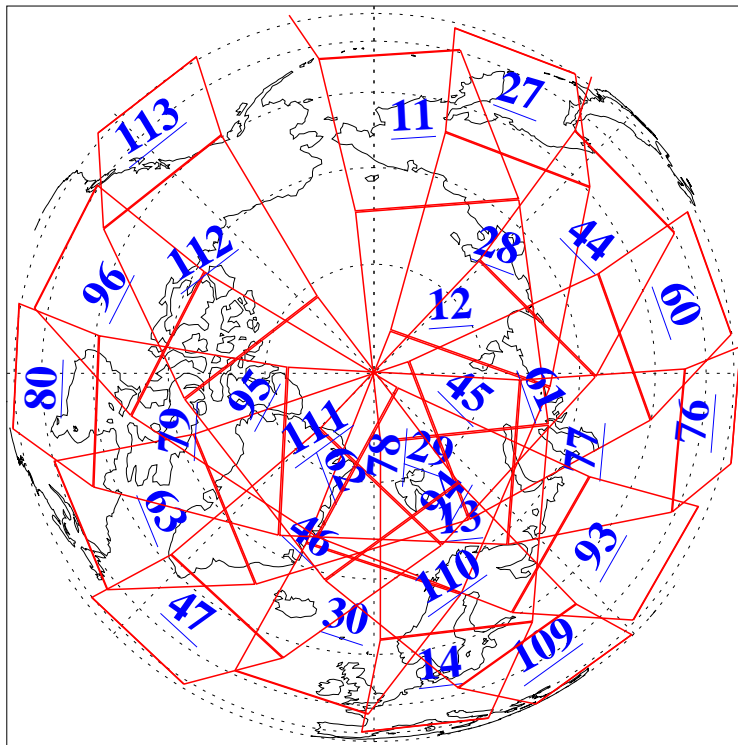

L1B Availability  
AMSU Granules: 239  
HSB Granules: 0  
AIRS Granules: 240

7 Nov 2018  
DoY 311  
Aqua Day 6031  
Granules: 1 to 120

Granules: 121 to 240

Legend: AMSU Available, HSB Available, AIRS Available

L1B Availability  
AMSU Granules: 239  
HSB Granules: 0  
AIRS Granules: 240

7 Nov 2018  
DoY 311  
Aqua Day 6031  
Ascending Granules

Descending Granules

Legend: AMSU Available, HSB Available, AIRS Available

L1B Availability  
 AMSU Granules: 239  
 HSB Granules: 0  
 AIRS Granules: 240

7 Nov 2018  
 DoY 311  
 Aqua Day 6031

Northern Hemisphere Granules

Southern Hemisphere Granules

Legend: AMSU Available, HSB Available, AIRS Available