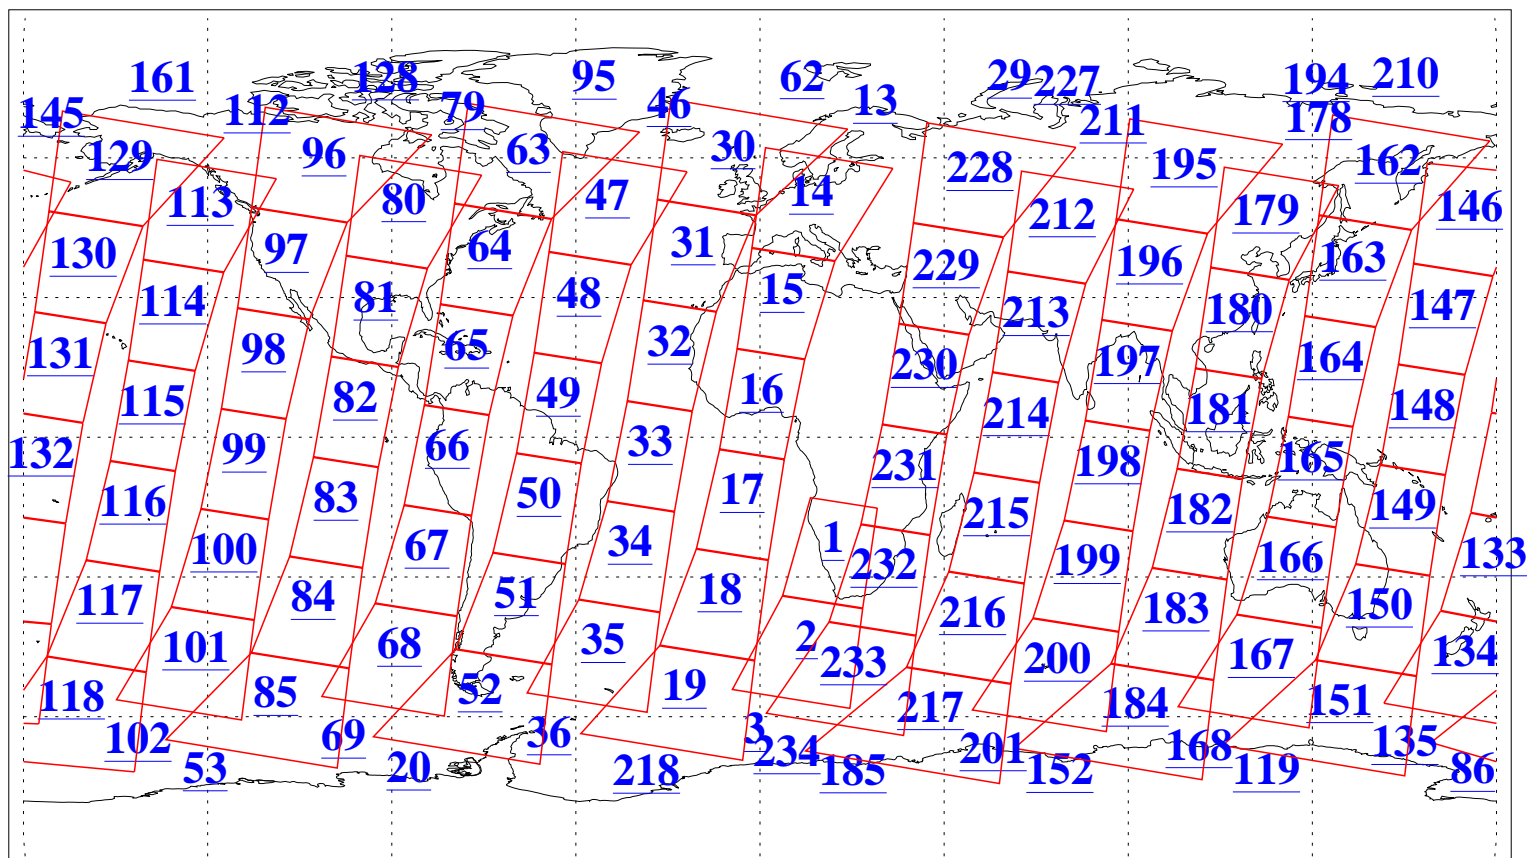

L1B Availability  
AMSU Granules: 239  
HSB Granules: 0  
AIRS Granules: 240

7 Nov 2018  
DoY 311  
Aqua Day 6031  
Granules: 1 to 120

Granules: 121 to 240

Legend: AMSU Available, HSB Available, AIRS Available

L1B Availability  
AMSU Granules: 239  
HSB Granules: 0  
AIRS Granules: 240

7 Nov 2018  
DoY 311  
Aqua Day 6031  
Ascending Granules

Descending Granules

Legend: AMSU Available, HSB Available, AIRS Available

L1B Availability  
 AMSU Granules: 239  
 HSB Granules: 0  
 AIRS Granules: 240

7 Nov 2018  
 DoY 311  
 Aqua Day 6031

Northern Hemisphere Granules

Southern Hemisphere Granules

Legend: AMSU Available, HSB Available, AIRS Available