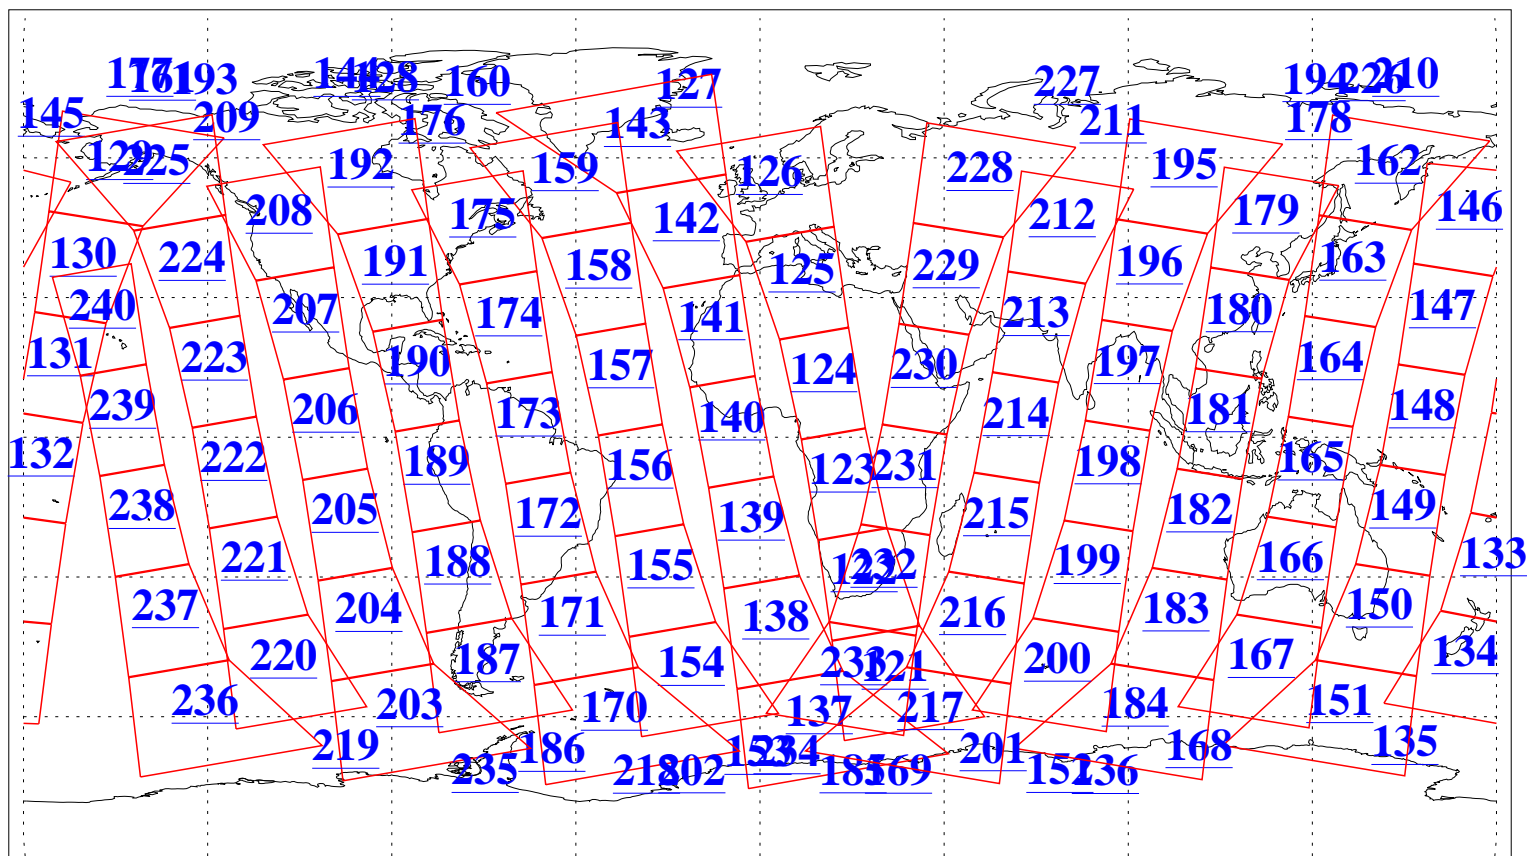

L1B Availability  
AMSU Granules: 239  
HSB Granules: 0  
AIRS Granules: 240

7 Nov 2018  
DoY 311  
Aqua Day 6031  
Granules: 1 to 120

Granules: 121 to 240

Legend: AMSU Available, HSB Available, AIRS Available

L1B Availability  
AMSU Granules: 239  
HSB Granules: 0  
AIRS Granules: 240

7 Nov 2018  
DoY 311  
Aqua Day 6031  
Ascending Granules

Descending Granules

Legend: AMSU Available, HSB Available, AIRS Available

L1B Availability  
 AMSU Granules: 239  
 HSB Granules: 0  
 AIRS Granules: 240

7 Nov 2018  
 DoY 311  
 Aqua Day 6031

Northern Hemisphere Granules

Southern Hemisphere Granules

Legend: AMSU Available, HSB Available, AIRS Available