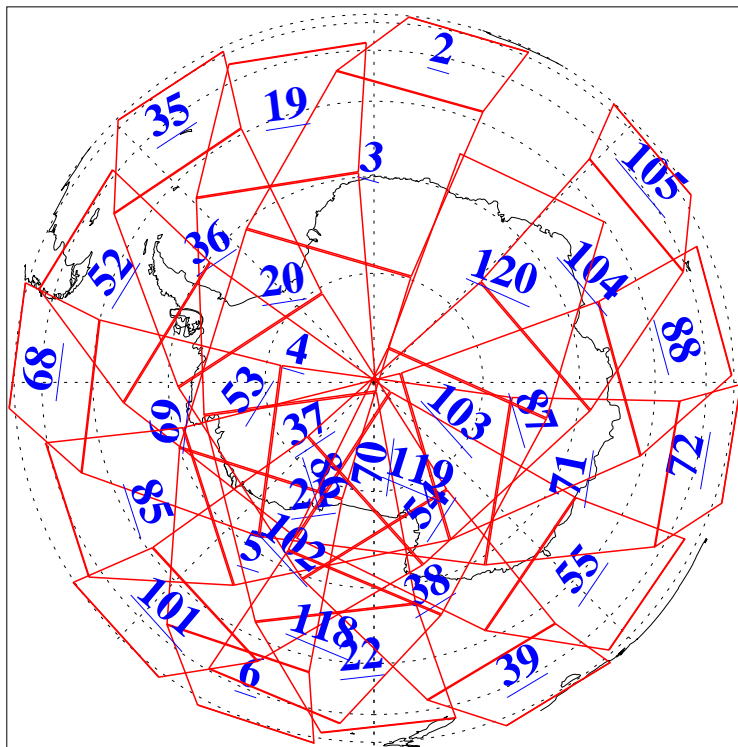

L1B Availability  
AMSU Granules: 239  
HSB Granules: 0  
AIRS Granules: 240

7 Nov 2018  
DoY 311  
Aqua Day 6031  
Granules: 1 to 120

Granules: 121 to 240

Legend: AMSU Available, HSB Available, AIRS Available

L1B Availability  
AMSU Granules: 239  
HSB Granules: 0  
AIRS Granules: 240

7 Nov 2018  
DoY 311  
Aqua Day 6031  
Ascending Granules

Descending Granules

Legend: AMSU Available, HSB Available, AIRS Available

L1B Availability  
 AMSU Granules: 239  
 HSB Granules: 0  
 AIRS Granules: 240

7 Nov 2018  
 DoY 311  
 Aqua Day 6031

Northern Hemisphere Granules

Southern Hemisphere Granules

Legend: AMSU Available, HSB Available, AIRS Available