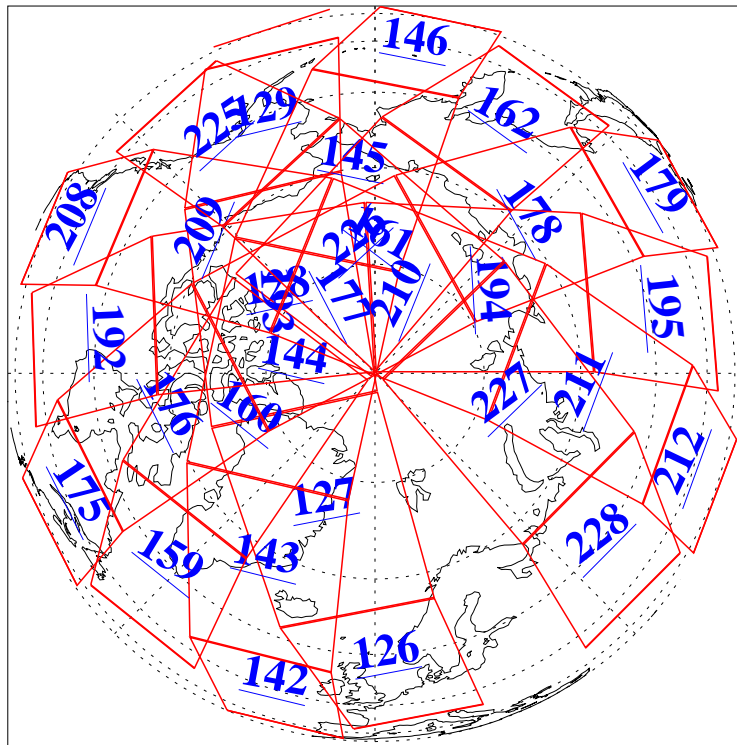

L1B Availability  
AMSU Granules: 239  
HSB Granules: 0  
AIRS Granules: 240

7 Nov 2018  
DoY 311  
Aqua Day 6031  
Granules: 1 to 120

Granules: 121 to 240

Legend: AMSU Available, HSB Available, AIRS Available

L1B Availability  
AMSU Granules: 239  
HSB Granules: 0  
AIRS Granules: 240

7 Nov 2018  
DoY 311  
Aqua Day 6031  
Ascending Granules

Descending Granules

Legend: AMSU Available, HSB Available, AIRS Available

L1B Availability  
 AMSU Granules: 239  
 HSB Granules: 0  
 AIRS Granules: 240

7 Nov 2018  
 DoY 311  
 Aqua Day 6031

Northern Hemisphere Granules

Southern Hemisphere Granules

Legend: AMSU Available, HSB Available, AIRS Available