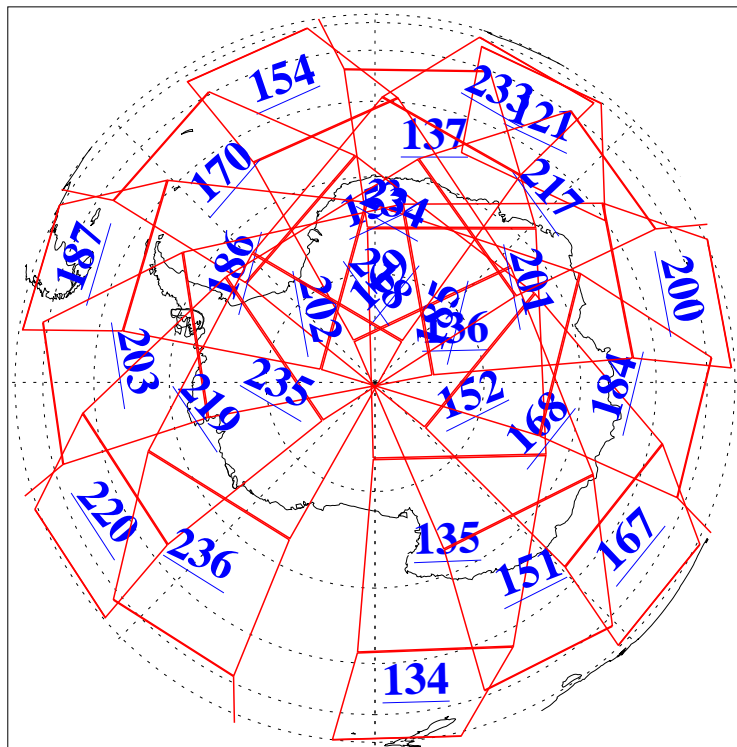

L1B Availability  
AMSU Granules: 239  
HSB Granules: 0  
AIRS Granules: 240

7 Nov 2018  
DoY 311  
Aqua Day 6031  
Granules: 1 to 120

Granules: 121 to 240

Legend: AMSU Available, HSB Available, AIRS Available

L1B Availability  
AMSU Granules: 239  
HSB Granules: 0  
AIRS Granules: 240

7 Nov 2018  
DoY 311  
Aqua Day 6031  
Ascending Granules

Descending Granules

Legend: AMSU Available, HSB Available, AIRS Available

L1B Availability  
 AMSU Granules: 239  
 HSB Granules: 0  
 AIRS Granules: 240

7 Nov 2018  
 DoY 311  
 Aqua Day 6031

Northern Hemisphere Granules

Southern Hemisphere Granules

Legend: AMSU Available, HSB Available, AIRS Available