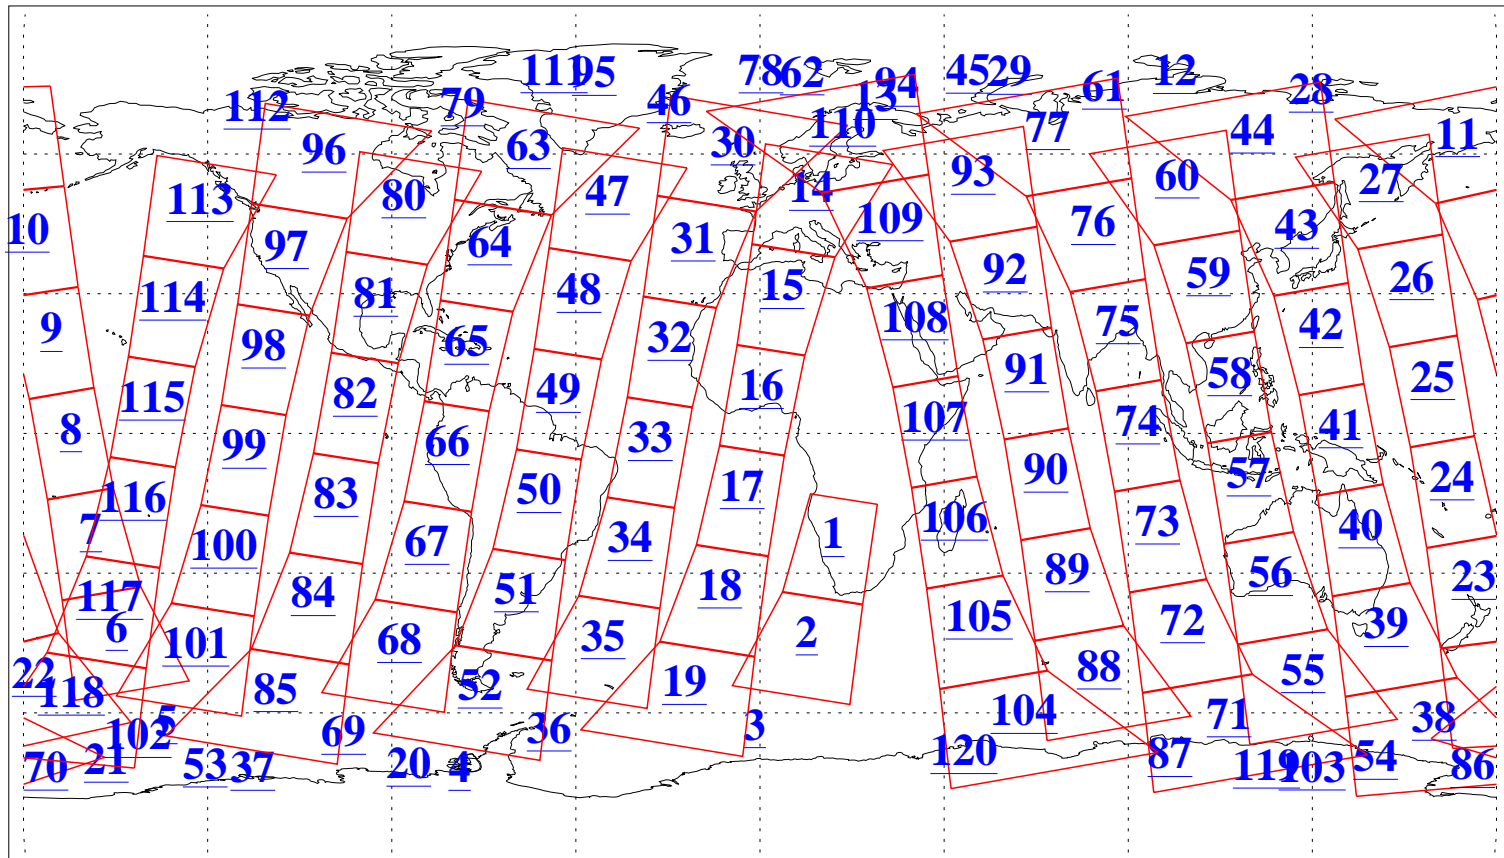

L1B Availability  
AMSU Granules: 239  
HSB Granules: 0  
AIRS Granules: 240

7 Nov 2018  
DoY 311  
Aqua Day 6031  
Granules: 1 to 120

Granules: 121 to 240

Legend: AMSU Available, HSB Available, AIRS Available

L1B Availability  
AMSU Granules: 239  
HSB Granules: 0  
AIRS Granules: 240

7 Nov 2018  
DoY 311  
Aqua Day 6031  
Ascending Granules

Descending Granules

Legend: AMSU Available, HSB Available, AIRS Available

L1B Availability  
 AMSU Granules: 239  
 HSB Granules: 0  
 AIRS Granules: 240

7 Nov 2018  
 DoY 311  
 Aqua Day 6031

Northern Hemisphere Granules

Southern Hemisphere Granules

Legend: AMSU Available, HSB Available, AIRS Available