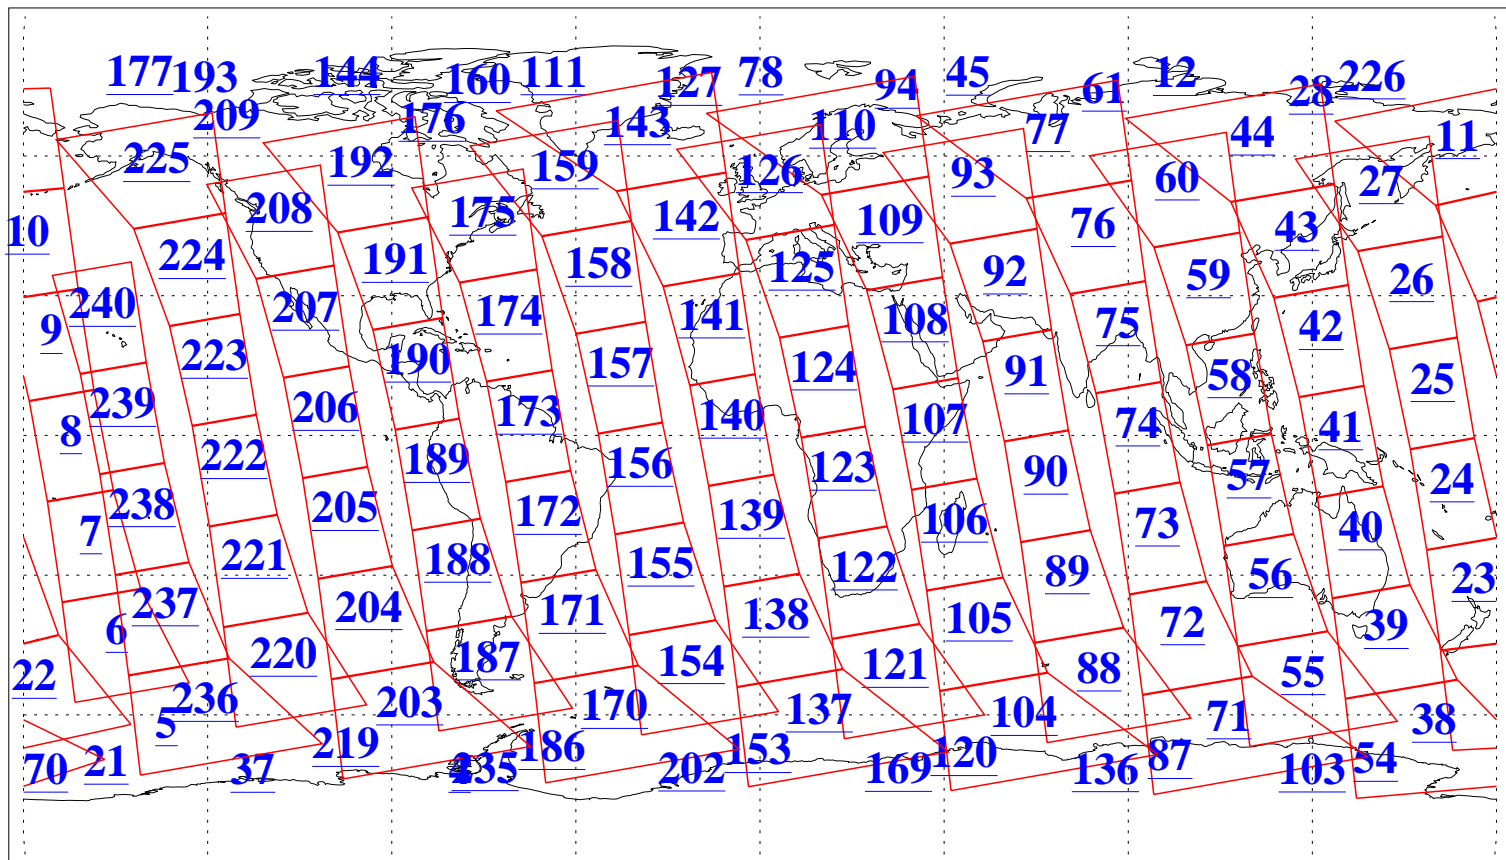

L1B Availability  
AMSU Granules: 239  
HSB Granules: 0  
AIRS Granules: 240

7 Nov 2018  
DoY 311  
Aqua Day 6031  
Granules: 1 to 120

Granules: 121 to 240

Legend: AMSU Available, HSB Available, AIRS Available

L1B Availability  
AMSU Granules: 239  
HSB Granules: 0  
AIRS Granules: 240

7 Nov 2018  
DoY 311  
Aqua Day 6031  
Ascending Granules

Descending Granules

Legend: AMSU Available, HSB Available, AIRS Available

L1B Availability  
 AMSU Granules: 239  
 HSB Granules: 0  
 AIRS Granules: 240

7 Nov 2018  
 DoY 311  
 Aqua Day 6031

Northern Hemisphere Granules

Southern Hemisphere Granules

Legend: AMSU Available, HSB Available, AIRS Available