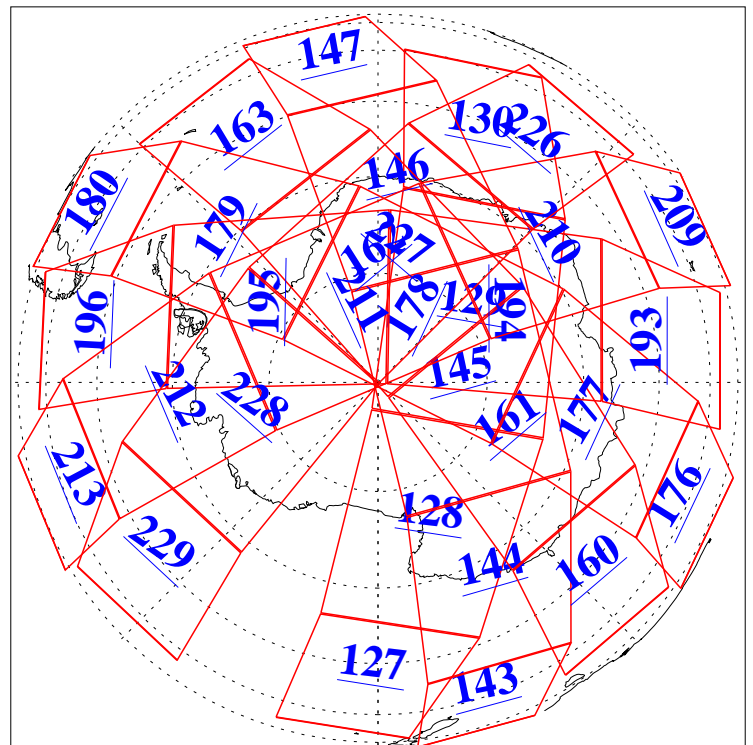

6 Nov 2018
DoY 310
Aqua Day 6030
Ascending Granules

Descending Granules

Legend: AMSU Available, HSB Available, AIRS Available

L1B Availability
 AMSU Granules: 240
 HSB Granules: 0
 AIRS Granules: 240

6 Nov 2018
 DoY 310
 Aqua Day 6030

Northern Hemisphere Granules

Southern Hemisphere Granules

Legend: AMSU Available, HSB Available, AIRS Available