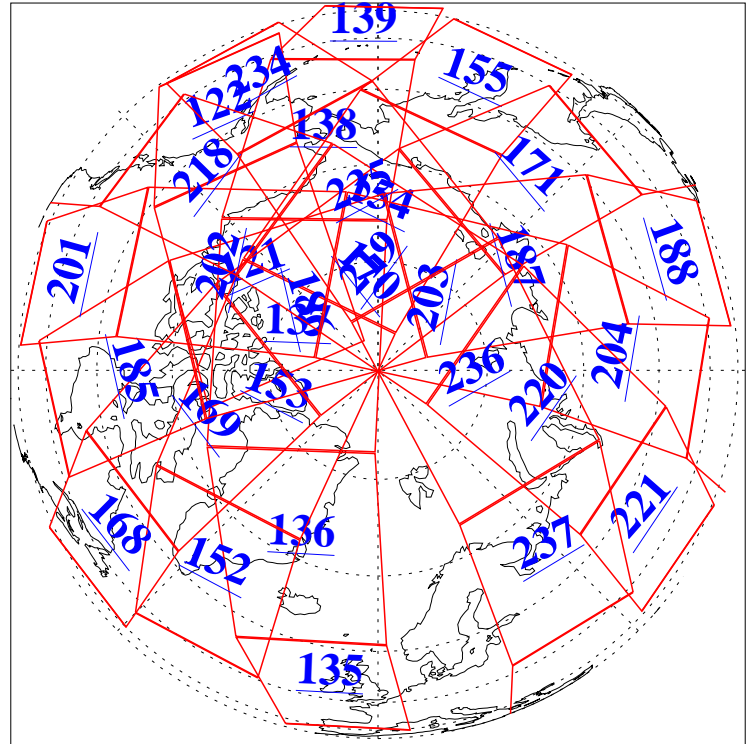

L1B Availability
AMSU Granules: 240
HSB Granules: 0
AIRS Granules: 240

6 Nov 2018
DoY 310
Aqua Day 6030
Granules: 1 to 120

Granules: 121 to 240

Legend: AMSU Available, HSB Available, AIRS Available

L1B Availability
AMSU Granules: 240
HSB Granules: 0
AIRS Granules: 240

6 Nov 2018
DoY 310
Aqua Day 6030
Ascending Granules

Descending Granules

Legend: AMSU Available, HSB Available, AIRS Available

L1B Availability
 AMSU Granules: 240
 HSB Granules: 0
 AIRS Granules: 240

6 Nov 2018
 DoY 310
 Aqua Day 6030

Northern Hemisphere Granules

Southern Hemisphere Granules

Legend: AMSU Available, HSB Available, AIRS Available