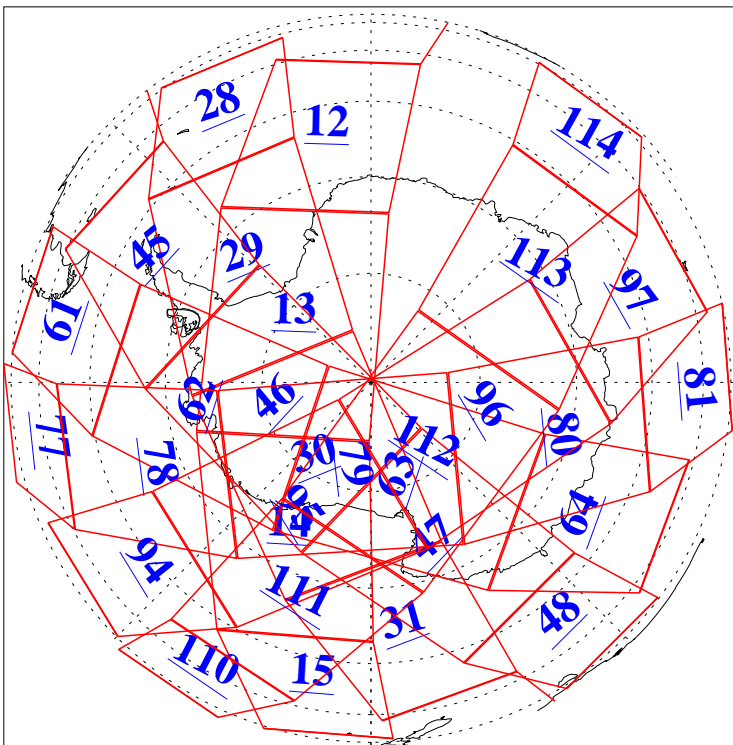

L1B Availability
AMSU Granules: 240
HSB Granules: 0
AIRS Granules: 240

6 Nov 2018
DoY 310
Aqua Day 6030
Granules: 1 to 120

Granules: 121 to 240

Legend: AMSU Available, HSB Available, AIRS Available

L1B Availability
AMSU Granules: 240
HSB Granules: 0
AIRS Granules: 240

6 Nov 2018
DoY 310
Aqua Day 6030
Ascending Granules

Descending Granules

Legend: AMSU Available, HSB Available, AIRS Available

L1B Availability
 AMSU Granules: 240
 HSB Granules: 0
 AIRS Granules: 240

6 Nov 2018
 DoY 310
 Aqua Day 6030

Northern Hemisphere Granules

Southern Hemisphere Granules

Legend: AMSU Available, HSB Available, AIRS Available