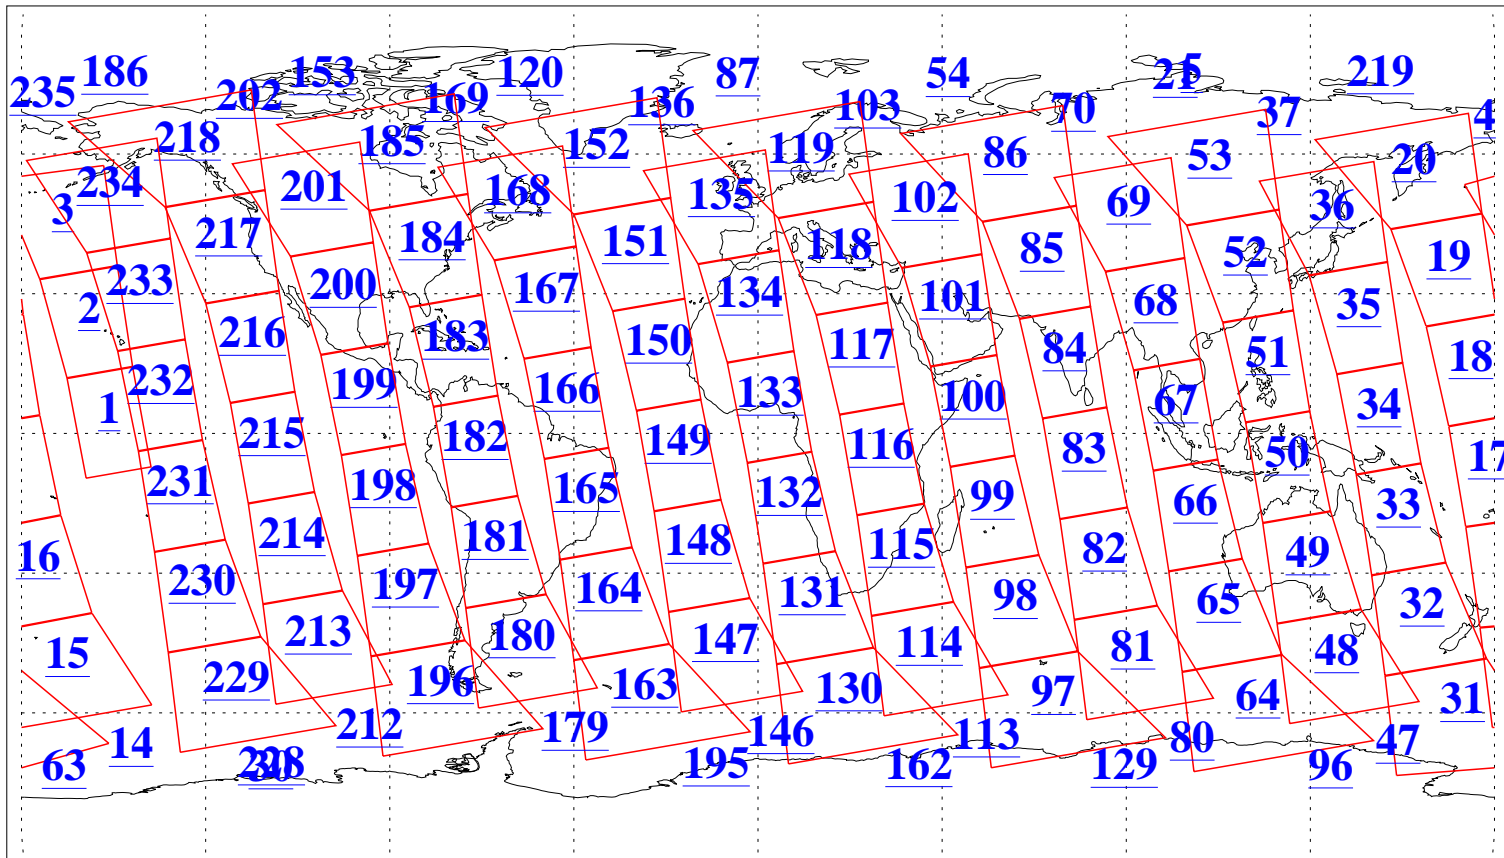

L1B Availability
AMSU Granules: 240
HSB Granules: 0
AIRS Granules: 240

6 Nov 2018
DoY 310
Aqua Day 6030
Granules: 1 to 120

Granules: 121 to 240

Legend: AMSU Available, HSB Available, AIRS Available

L1B Availability
AMSU Granules: 240
HSB Granules: 0
AIRS Granules: 240

6 Nov 2018
DoY 310
Aqua Day 6030
Ascending Granules

Descending Granules

Legend: AMSU Available, HSB Available, AIRS Available

L1B Availability
 AMSU Granules: 240
 HSB Granules: 0
 AIRS Granules: 240

6 Nov 2018
 DoY 310
 Aqua Day 6030

Northern Hemisphere Granules

Southern Hemisphere Granules

Legend: AMSU Available, HSB Available, AIRS Available