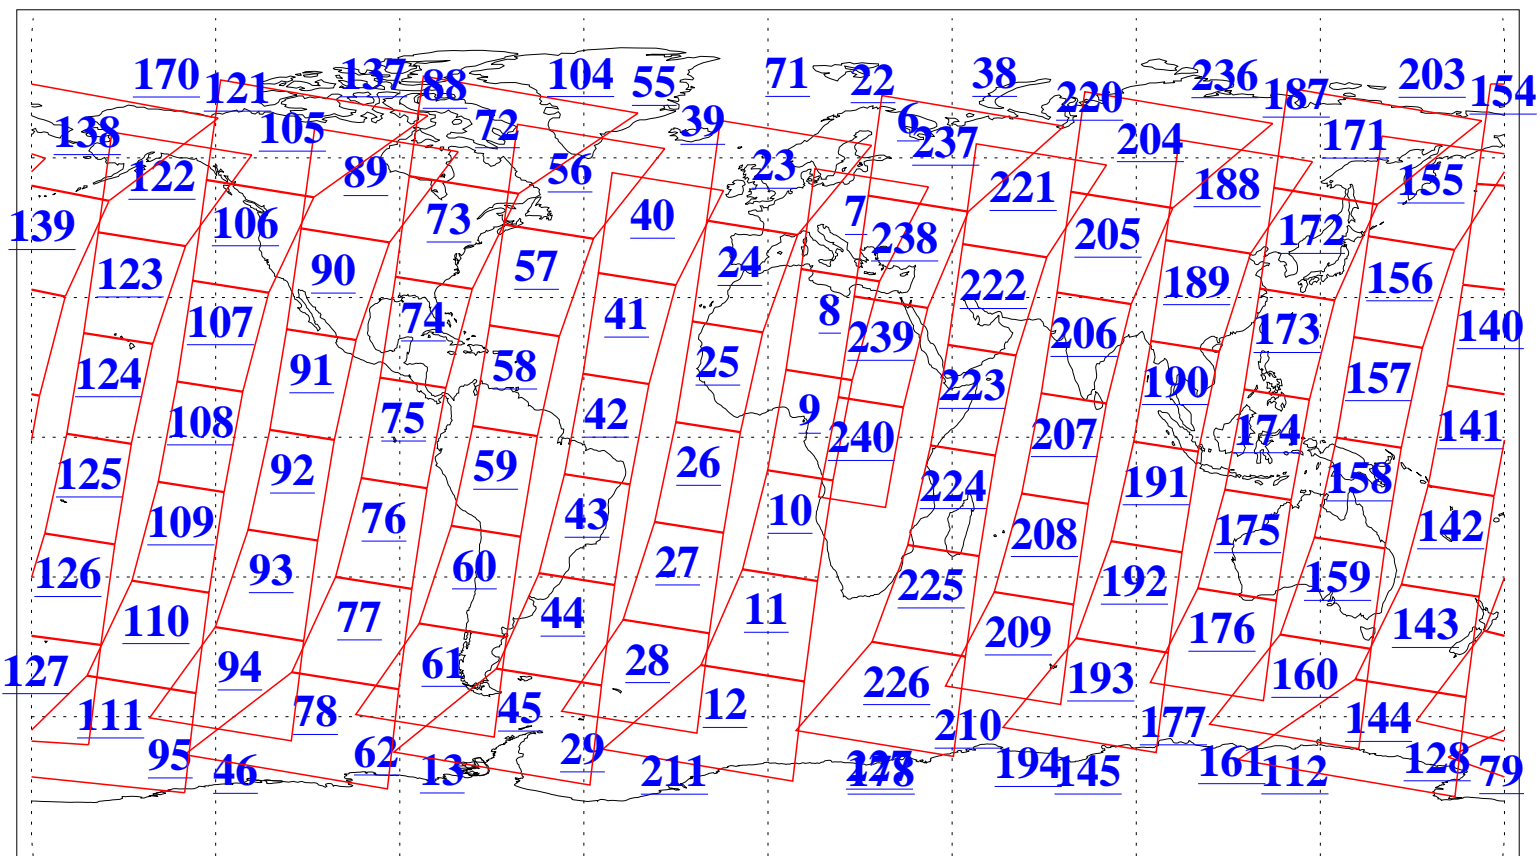

L1B Availability
AMSU Granules: 240
HSB Granules: 0
AIRS Granules: 240

6 Nov 2018
DoY 310
Aqua Day 6030
Granules: 1 to 120

Granules: 121 to 240

Legend: AMSU Available, HSB Available, AIRS Available

L1B Availability
AMSU Granules: 240
HSB Granules: 0
AIRS Granules: 240

6 Nov 2018
DoY 310
Aqua Day 6030
Ascending Granules

Descending Granules

Legend: AMSU Available, HSB Available, AIRS Available

L1B Availability
 AMSU Granules: 240
 HSB Granules: 0
 AIRS Granules: 240

6 Nov 2018
 DoY 310
 Aqua Day 6030