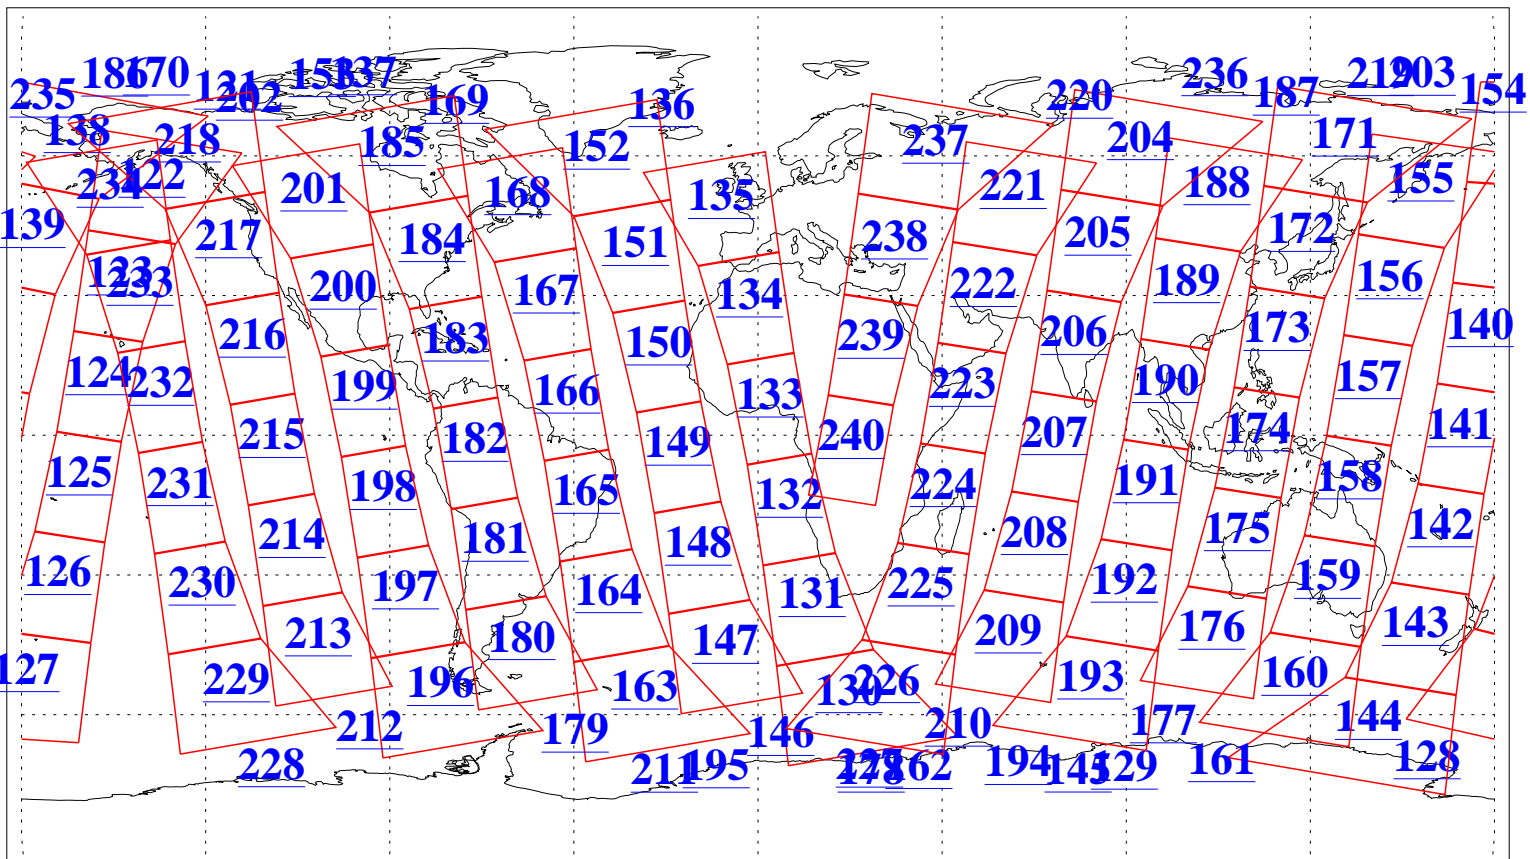

L1B Availability
AMSU Granules: 240
HSB Granules: 0
AIRS Granules: 240

6 Nov 2018
DoY 310
Aqua Day 6030
Granules: 1 to 120

Granules: 121 to 240

Legend: AMSU Available, HSB Available, AIRS Available

L1B Availability
AMSU Granules: 240
HSB Granules: 0
AIRS Granules: 240

6 Nov 2018
DoY 310
Aqua Day 6030
Ascending Granules

Descending Granules

Legend: AMSU Available, HSB Available, AIRS Available

L1B Availability
 AMSU Granules: 240
 HSB Granules: 0
 AIRS Granules: 240

6 Nov 2018
 DoY 310
 Aqua Day 6030

Northern Hemisphere Granules

Southern Hemisphere Granules

Legend: AMSU Available, HSB Available, AIRS Available