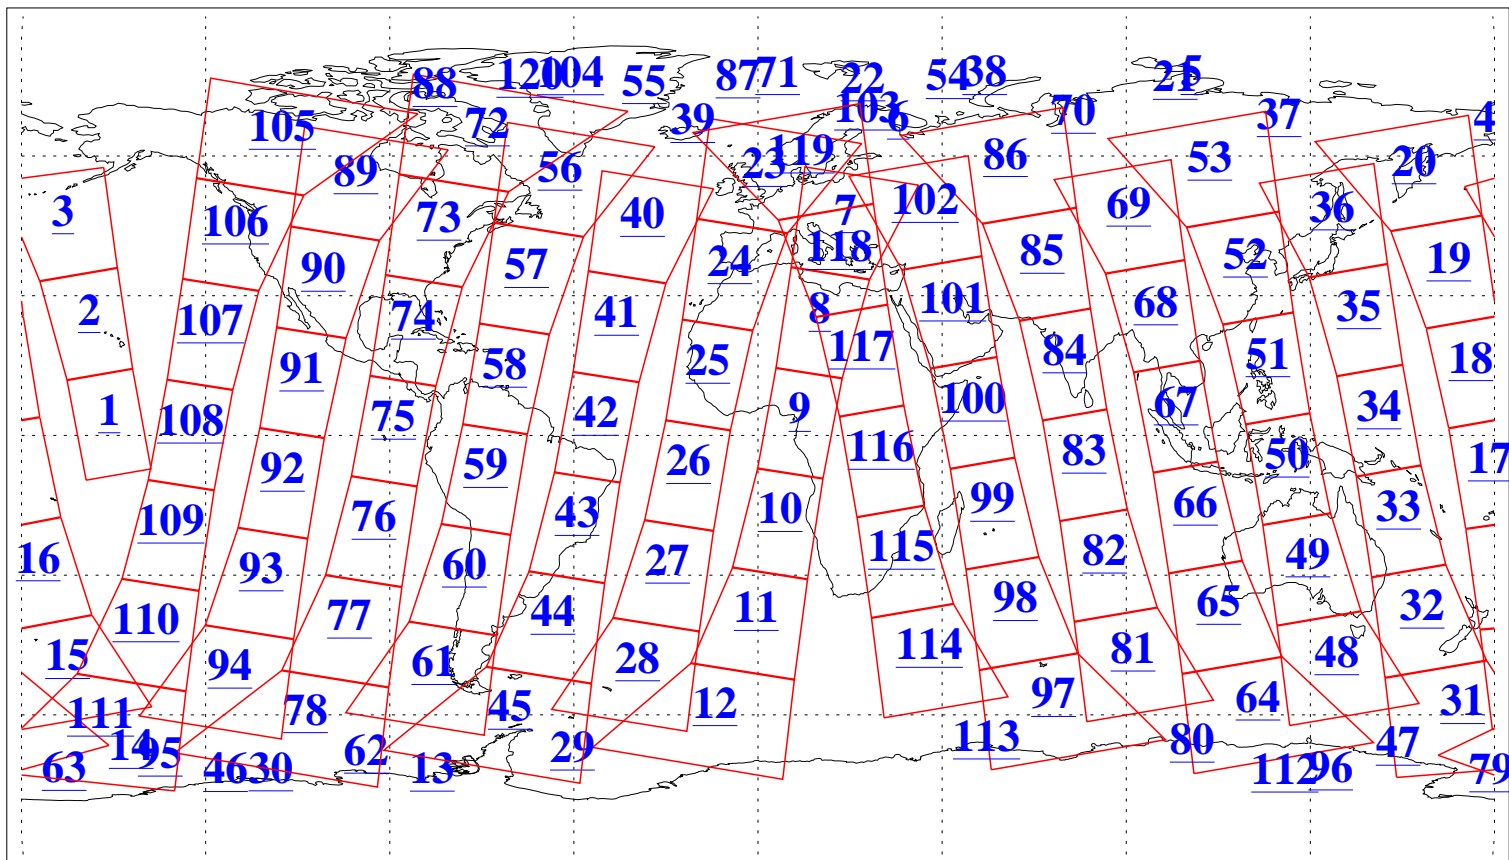

L1B Availability
AMSU Granules: 240
HSB Granules: 0
AIRS Granules: 240

6 Nov 2018
DoY 310
Aqua Day 6030
Granules: 1 to 120

Granules: 121 to 240

Legend: AMSU Available, HSB Available, AIRS Available

L1B Availability
AMSU Granules: 240
HSB Granules: 0
AIRS Granules: 240

6 Nov 2018
DoY 310
Aqua Day 6030
Ascending Granules

Descending Granules

Legend: AMSU Available, HSB Available, AIRS Available

L1B Availability
 AMSU Granules: 240
 HSB Granules: 0
 AIRS Granules: 240

6 Nov 2018
 DoY 310
 Aqua Day 6030

Northern Hemisphere Granules

Southern Hemisphere Granules

Legend: AMSU Available, HSB Available, AIRS Available