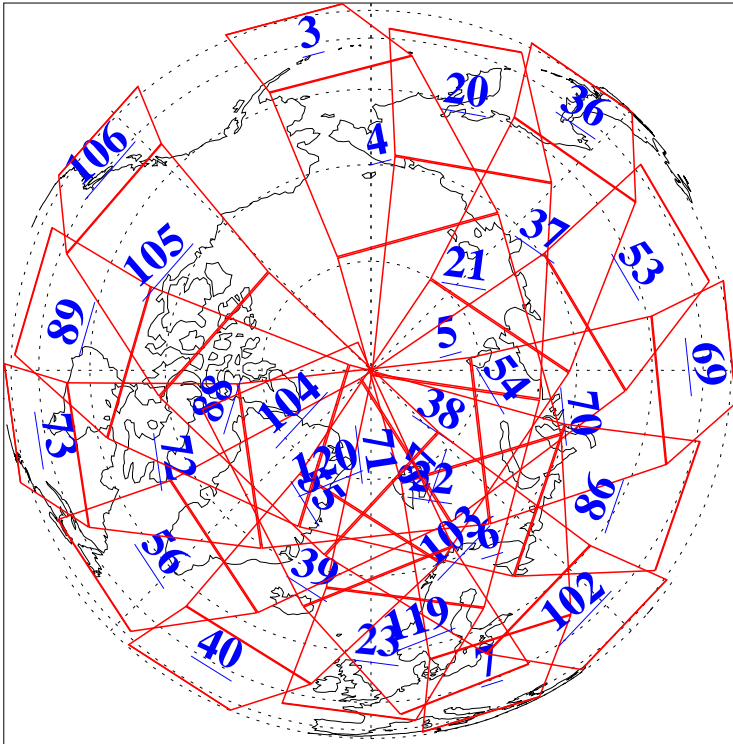

L1B Availability
AMSU Granules: 240
HSB Granules: 0
AIRS Granules: 240

6 Nov 2018
DoY 310
Aqua Day 6030
Granules: 1 to 120

Granules: 121 to 240

Legend: AMSU Available, HSB Available, AIRS Available

L1B Availability
AMSU Granules: 240
HSB Granules: 0
AIRS Granules: 240

6 Nov 2018
DoY 310
Aqua Day 6030
Ascending Granules

Descending Granules

Legend: AMSU Available, HSB Available, AIRS Available

L1B Availability
 AMSU Granules: 240
 HSB Granules: 0
 AIRS Granules: 240

6 Nov 2018
 DoY 310
 Aqua Day 6030

Northern Hemisphere Granules

Southern Hemisphere Granules

Legend: AMSU Available, HSB Available, AIRS Available