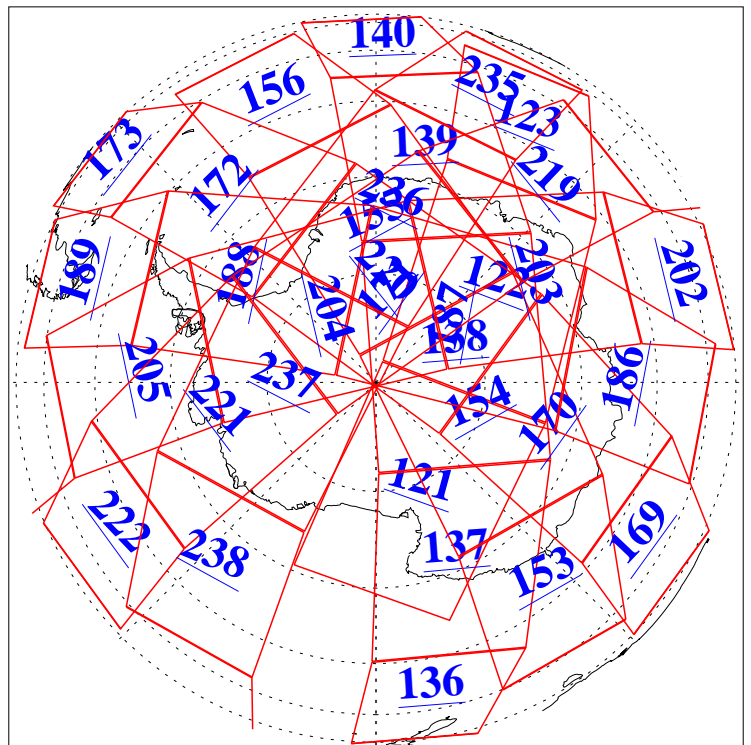

L1B Availability
AMSU Granules: 240
HSB Granules: 0
AIRS Granules: 240

5 Nov 2018
DoY 309
Aqua Day 6029
Granules: 1 to 120

Granules: 121 to 240

Legend: AMSU Available, HSB Available, AIRS Available

L1B Availability
AMSU Granules: 240
HSB Granules: 0
AIRS Granules: 240

5 Nov 2018
DoY 309
Aqua Day 6029

Ascending Granules

Descending Granules

Legend: AMSU Available, HSB Available, AIRS Available

L1B Availability
 AMSU Granules: 240
 HSB Granules: 0
 AIRS Granules: 240

5 Nov 2018
 DoY 309
 Aqua Day 6029

Northern Hemisphere Granules

Southern Hemisphere Granules

Legend: AMSU Available, HSB Available, AIRS Available