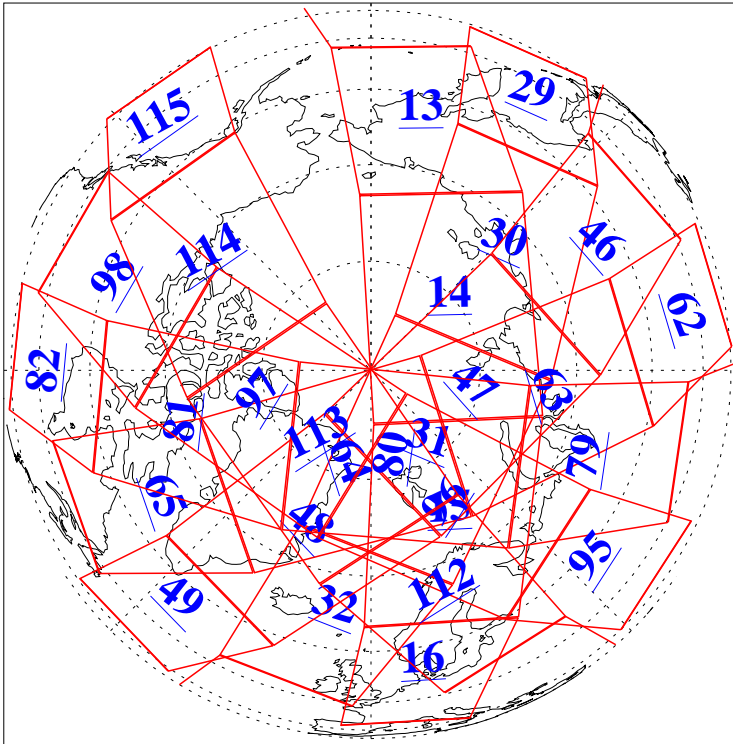

L1B Availability
AMSU Granules: 240
HSB Granules: 0
AIRS Granules: 240

5 Nov 2018
DoY 309
Aqua Day 6029
Granules: 1 to 120

Granules: 121 to 240

Legend: AMSU Available, HSB Available, AIRS Available

L1B Availability
AMSU Granules: 240
HSB Granules: 0
AIRS Granules: 240

5 Nov 2018
DoY 309
Aqua Day 6029

Ascending Granules

Descending Granules

Legend: AMSU Available, HSB Available, AIRS Available

L1B Availability
 AMSU Granules: 240
 HSB Granules: 0
 AIRS Granules: 240

5 Nov 2018
 DoY 309
 Aqua Day 6029

Northern Hemisphere Granules

Southern Hemisphere Granules

Legend: AMSU Available, HSB Available, AIRS Available