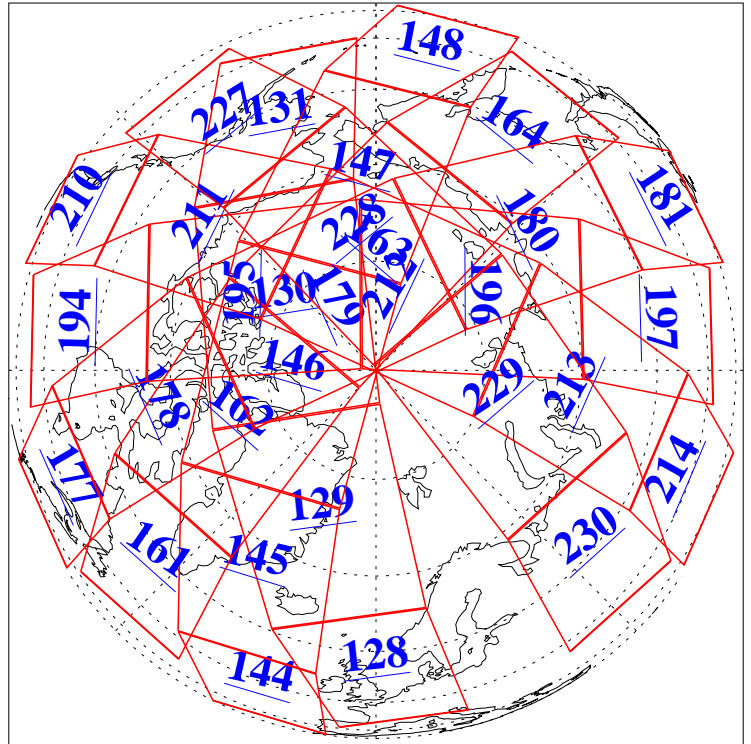

L1B Availability
AMSU Granules: 240
HSB Granules: 0
AIRS Granules: 240

5 Nov 2018
DoY 309
Aqua Day 6029
Granules: 1 to 120

Granules: 121 to 240

Legend: AMSU Available, HSB Available, AIRS Available

L1B Availability
AMSU Granules: 240
HSB Granules: 0
AIRS Granules: 240

5 Nov 2018
DoY 309
Aqua Day 6029

Ascending Granules

Descending Granules

Legend: AMSU Available, HSB Available, AIRS Available

L1B Availability
 AMSU Granules: 240
 HSB Granules: 0
 AIRS Granules: 240

5 Nov 2018
 DoY 309
 Aqua Day 6029

Northern Hemisphere Granules

Southern Hemisphere Granules

Legend: AMSU Available, HSB Available, AIRS Available