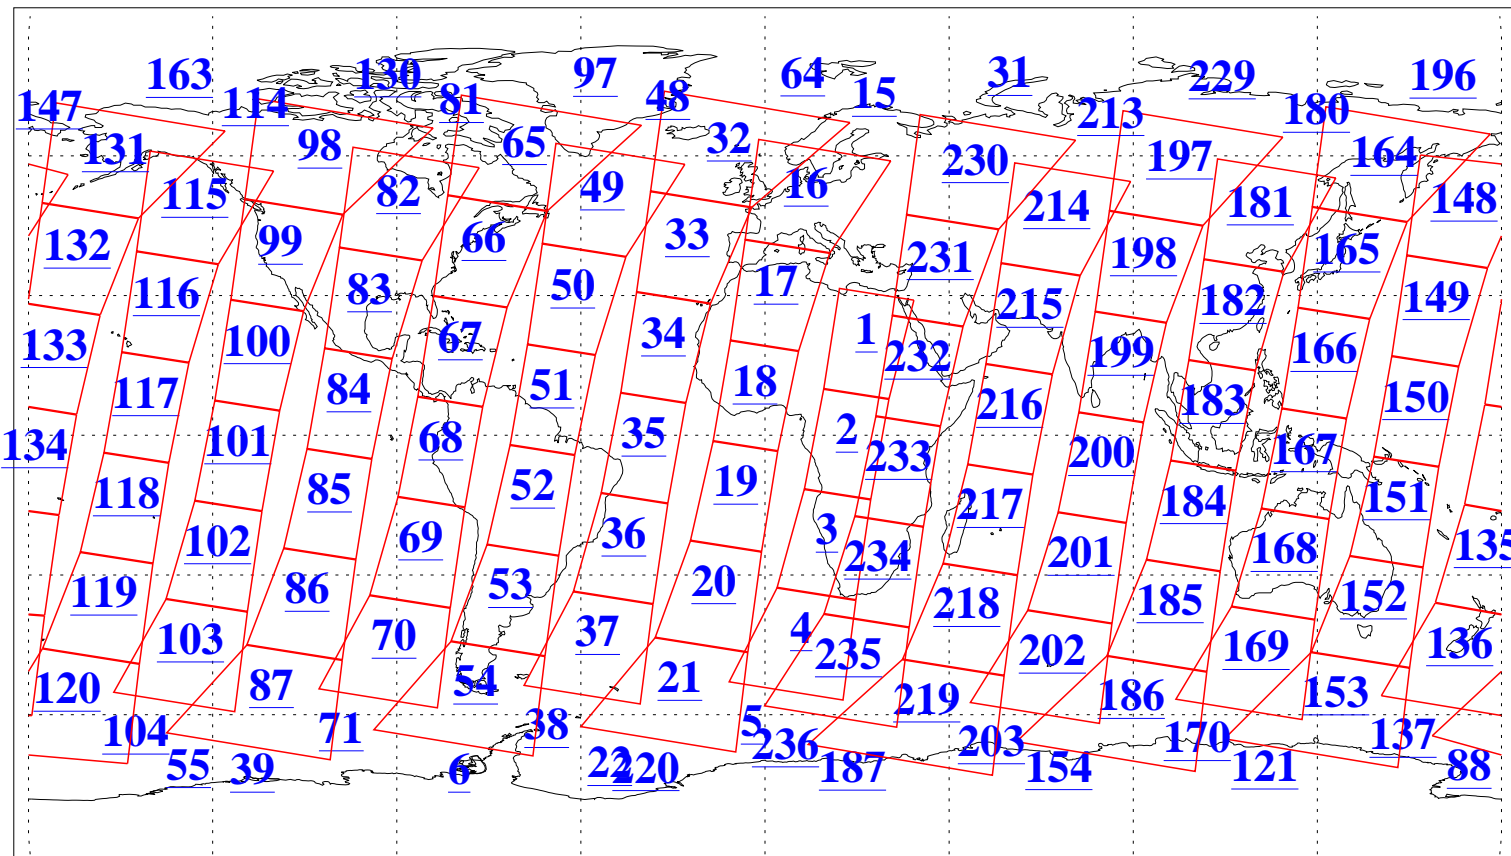

L1B Availability
AMSU Granules: 240
HSB Granules: 0
AIRS Granules: 240

5 Nov 2018
DoY 309
Aqua Day 6029
Granules: 1 to 120

Granules: 121 to 240

Legend: AMSU Available, HSB Available, AIRS Available

L1B Availability
AMSU Granules: 240
HSB Granules: 0
AIRS Granules: 240

5 Nov 2018
DoY 309
Aqua Day 6029

Ascending Granules

Descending Granules

Legend: AMSU Available, HSB Available, AIRS Available

L1B Availability
 AMSU Granules: 240
 HSB Granules: 0
 AIRS Granules: 240

5 Nov 2018
 DoY 309
 Aqua Day 6029

Northern Hemisphere Granules

Southern Hemisphere Granules

Legend: AMSU Available, HSB Available, AIRS Available