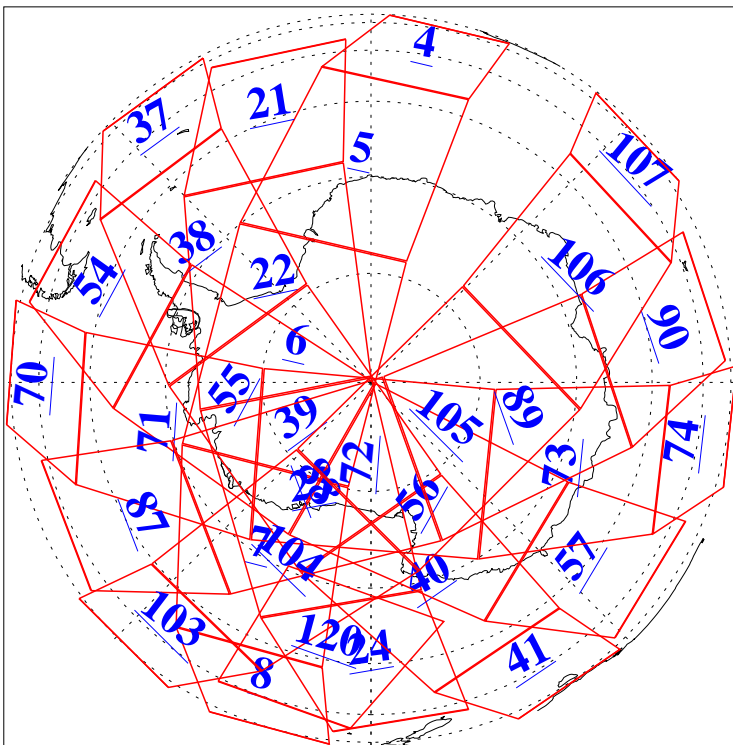

L1B Availability
AMSU Granules: 240
HSB Granules: 0
AIRS Granules: 240

5 Nov 2018
DoY 309
Aqua Day 6029
Granules: 1 to 120

Granules: 121 to 240

Legend: AMSU Available, HSB Available, AIRS Available

L1B Availability
AMSU Granules: 240
HSB Granules: 0
AIRS Granules: 240

5 Nov 2018
DoY 309
Aqua Day 6029

Ascending Granules

Descending Granules

Legend: AMSU Available, HSB Available, AIRS Available

L1B Availability
 AMSU Granules: 240
 HSB Granules: 0
 AIRS Granules: 240

5 Nov 2018
 DoY 309
 Aqua Day 6029

Northern Hemisphere Granules

Southern Hemisphere Granules

Legend: AMSU Available, HSB Available, AIRS Available