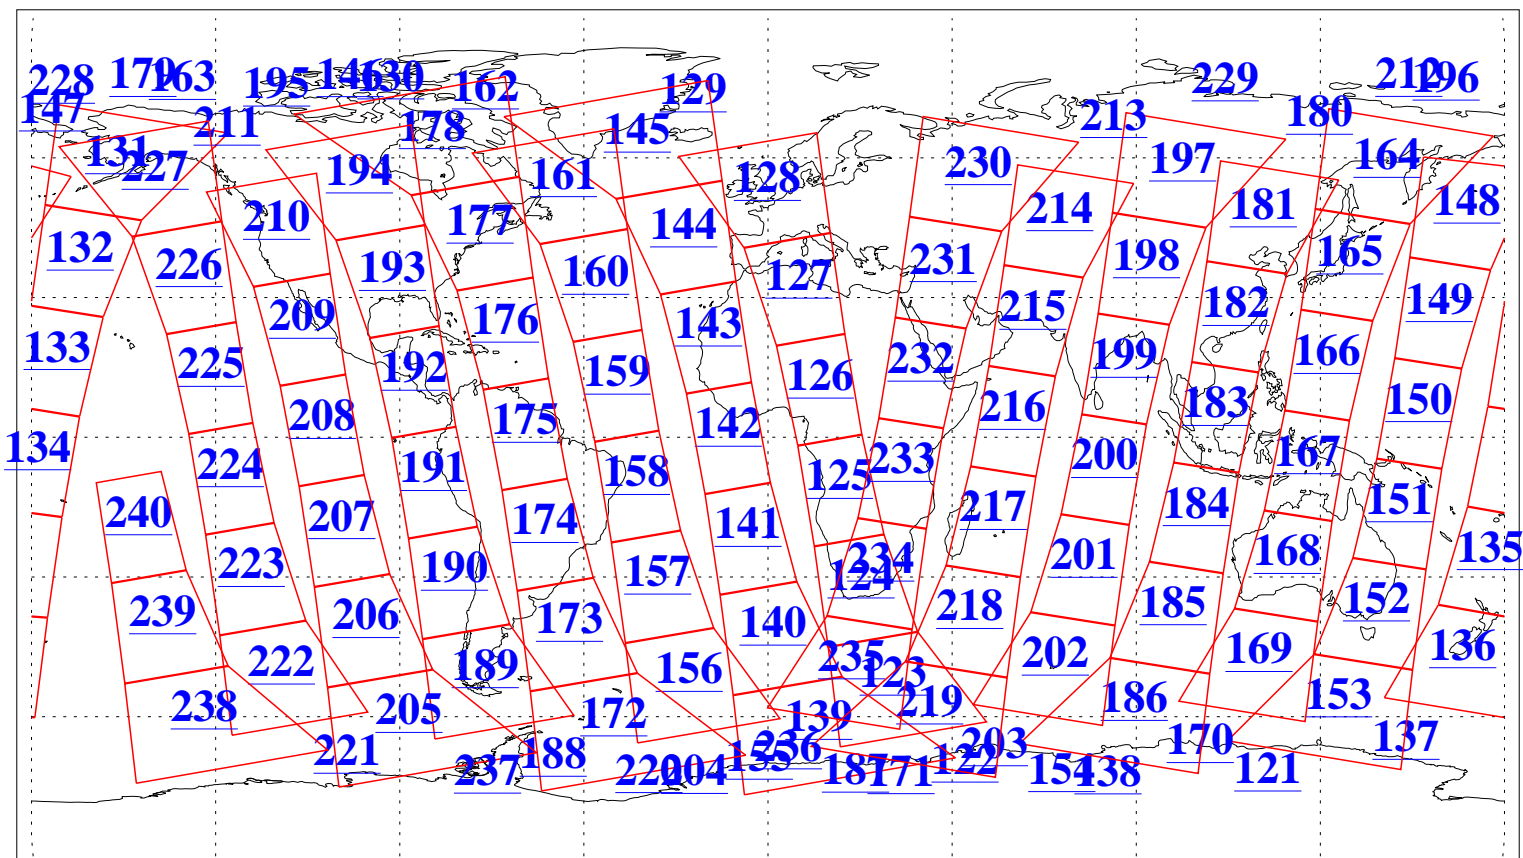

L1B Availability
AMSU Granules: 240
HSB Granules: 0
AIRS Granules: 240

5 Nov 2018
DoY 309
Aqua Day 6029
Granules: 1 to 120

Granules: 121 to 240

Legend: AMSU Available, HSB Available, AIRS Available

L1B Availability
AMSU Granules: 240
HSB Granules: 0
AIRS Granules: 240

5 Nov 2018
DoY 309
Aqua Day 6029

Ascending Granules

Descending Granules

Legend: AMSU Available, HSB Available, AIRS Available

L1B Availability
 AMSU Granules: 240
 HSB Granules: 0
 AIRS Granules: 240

5 Nov 2018
 DoY 309
 Aqua Day 6029

Northern Hemisphere Granules

Southern Hemisphere Granules

Legend: AMSU Available, HSB Available, AIRS Available