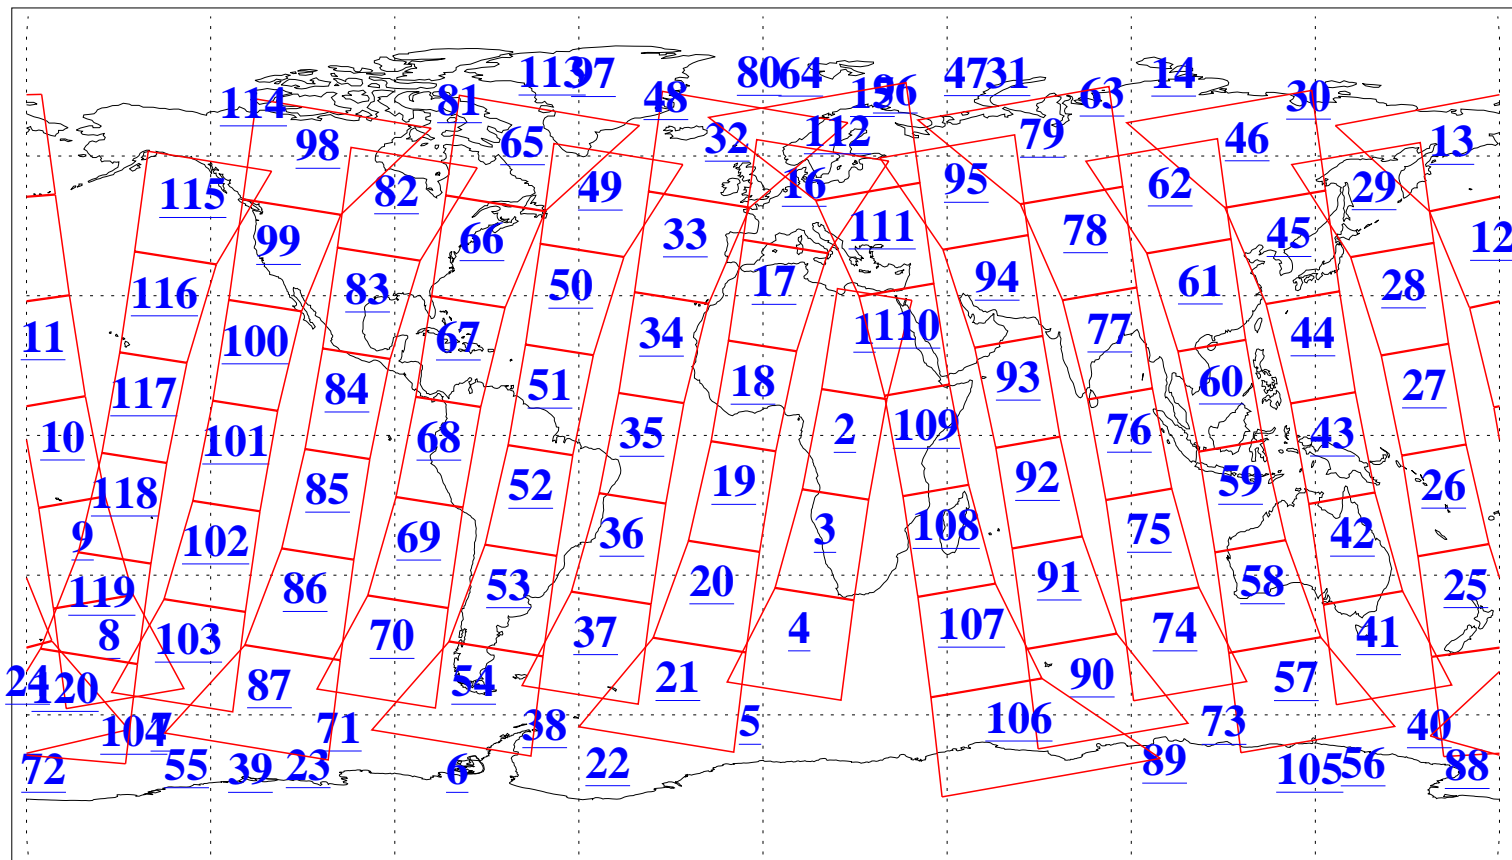

L1B Availability
AMSU Granules: 240
HSB Granules: 0
AIRS Granules: 240

5 Nov 2018
DoY 309
Aqua Day 6029
Granules: 1 to 120

Granules: 121 to 240

Legend: AMSU Available, HSB Available, AIRS Available

L1B Availability
AMSU Granules: 240
HSB Granules: 0
AIRS Granules: 240

5 Nov 2018
DoY 309
Aqua Day 6029

Ascending Granules

Descending Granules

Legend: AMSU Available, HSB Available, AIRS Available

L1B Availability
 AMSU Granules: 240
 HSB Granules: 0
 AIRS Granules: 240

5 Nov 2018
 DoY 309
 Aqua Day 6029

Northern Hemisphere Granules

Southern Hemisphere Granules

Legend: AMSU Available, HSB Available, AIRS Available