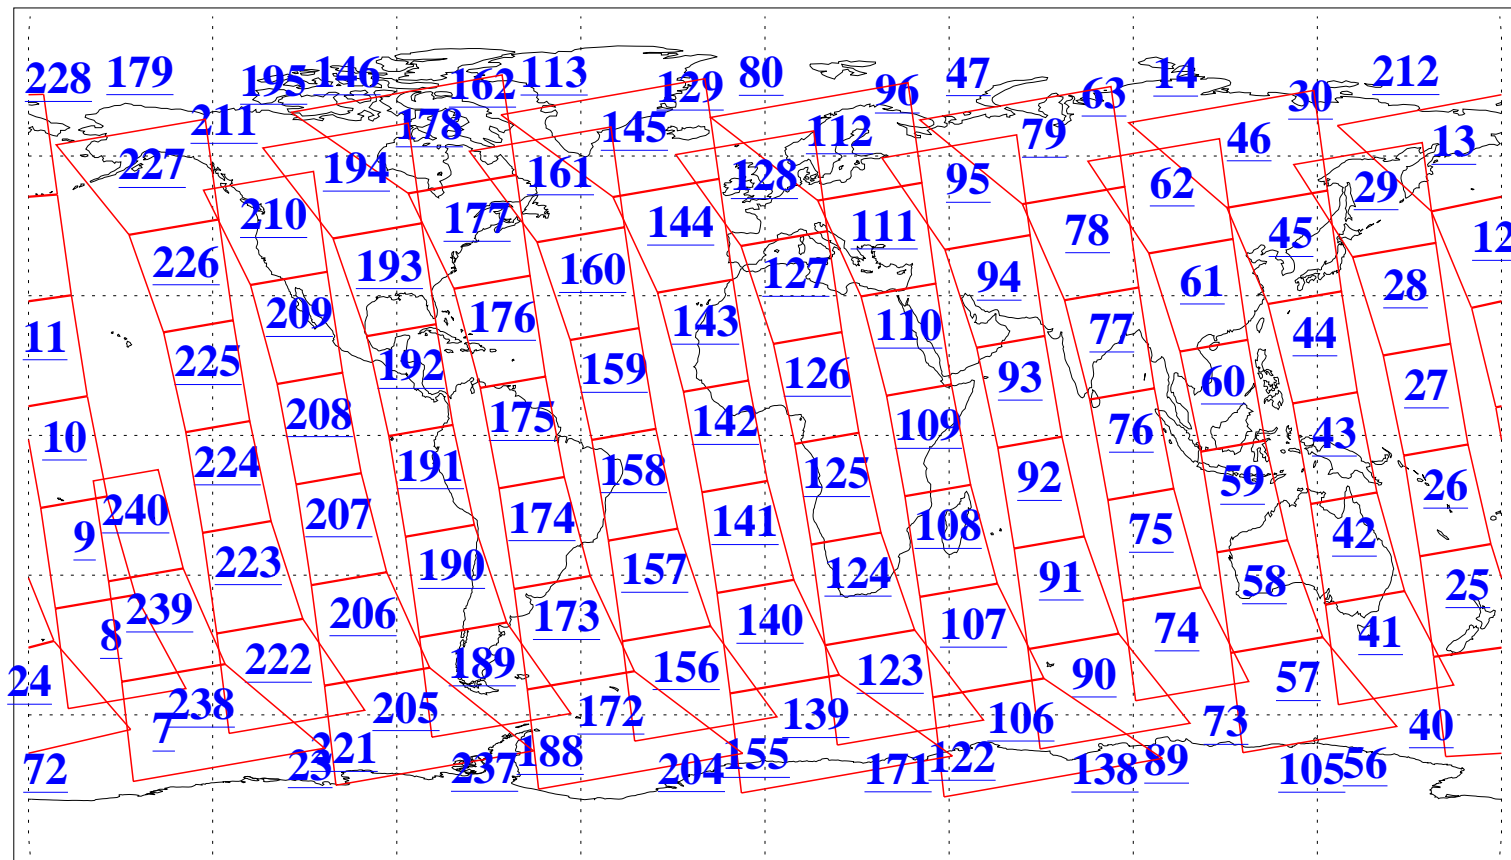

L1B Availability
AMSU Granules: 240
HSB Granules: 0
AIRS Granules: 240

5 Nov 2018
DoY 309
Aqua Day 6029
Granules: 1 to 120

Granules: 121 to 240

Legend: AMSU Available, HSB Available, AIRS Available

L1B Availability
AMSU Granules: 240
HSB Granules: 0
AIRS Granules: 240

5 Nov 2018
DoY 309
Aqua Day 6029

Ascending Granules

Descending Granules

Legend: AMSU Available, HSB Available, AIRS Available

L1B Availability
 AMSU Granules: 240
 HSB Granules: 0
 AIRS Granules: 240

5 Nov 2018
 DoY 309
 Aqua Day 6029

Northern Hemisphere Granules

Southern Hemisphere Granules

Legend: AMSU Available, HSB Available, AIRS Available