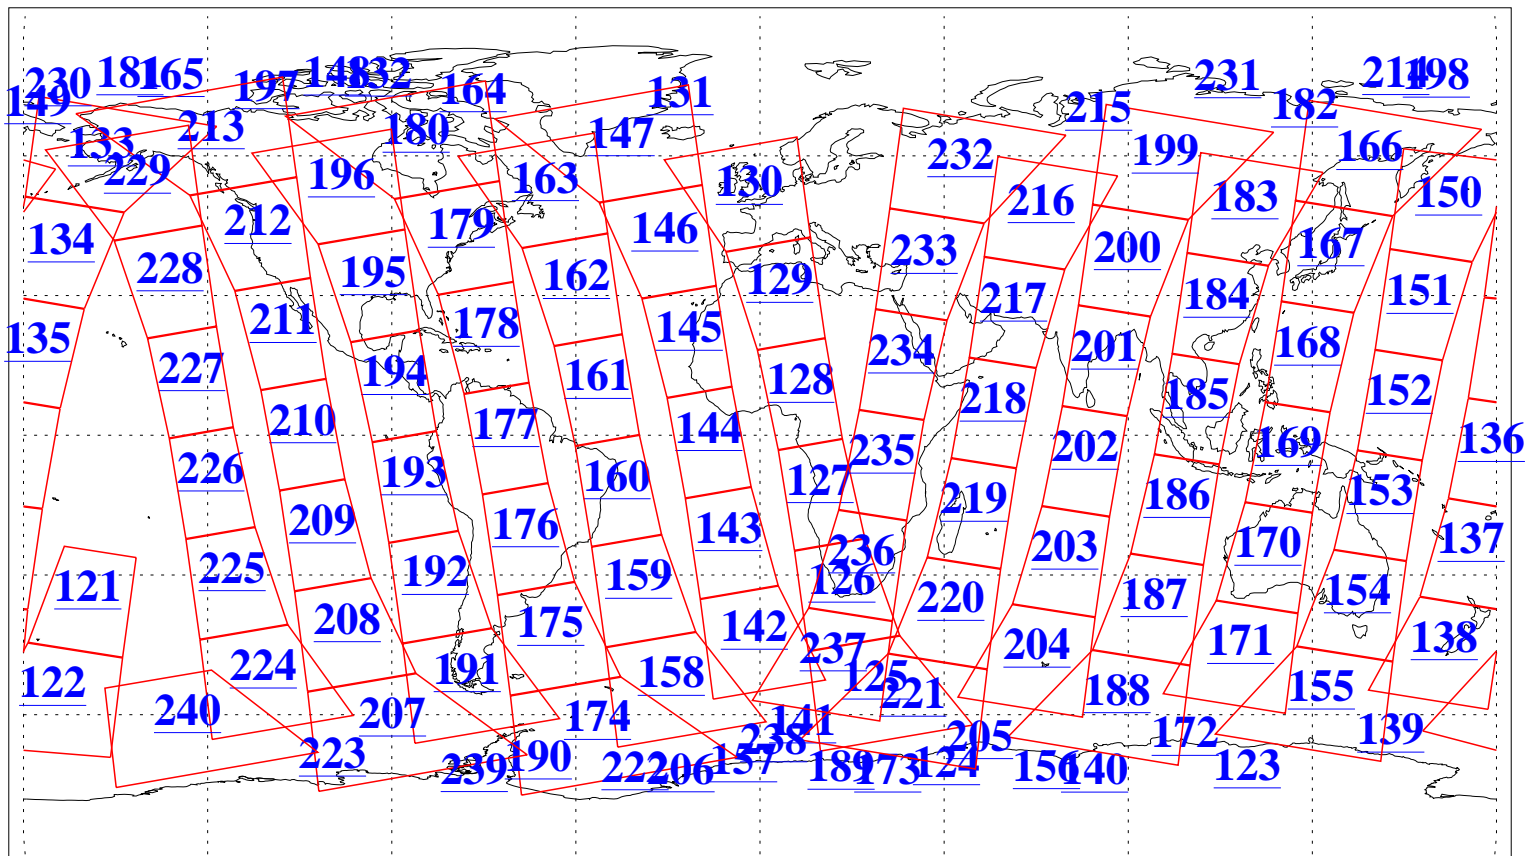

L1B Availability
AMSU Granules: 240
HSB Granules: 0
AIRS Granules: 240

3 Nov 2018
DoY 307
Aqua Day 6027
Granules: 1 to 120

Granules: 121 to 240

Legend: AMSU Available, HSB Available, AIRS Available

L1B Availability
AMSU Granules: 240
HSB Granules: 0
AIRS Granules: 240

3 Nov 2018
DoY 307
Aqua Day 6027
Ascending Granules

Descending Granules

Legend: AMSU Available, HSB Available, AIRS Available

L1B Availability
 AMSU Granules: 240
 HSB Granules: 0
 AIRS Granules: 240

3 Nov 2018
 DoY 307
 Aqua Day 6027

Northern Hemisphere Granules

Southern Hemisphere Granules

Legend: AMSU Available, HSB Available, AIRS Available