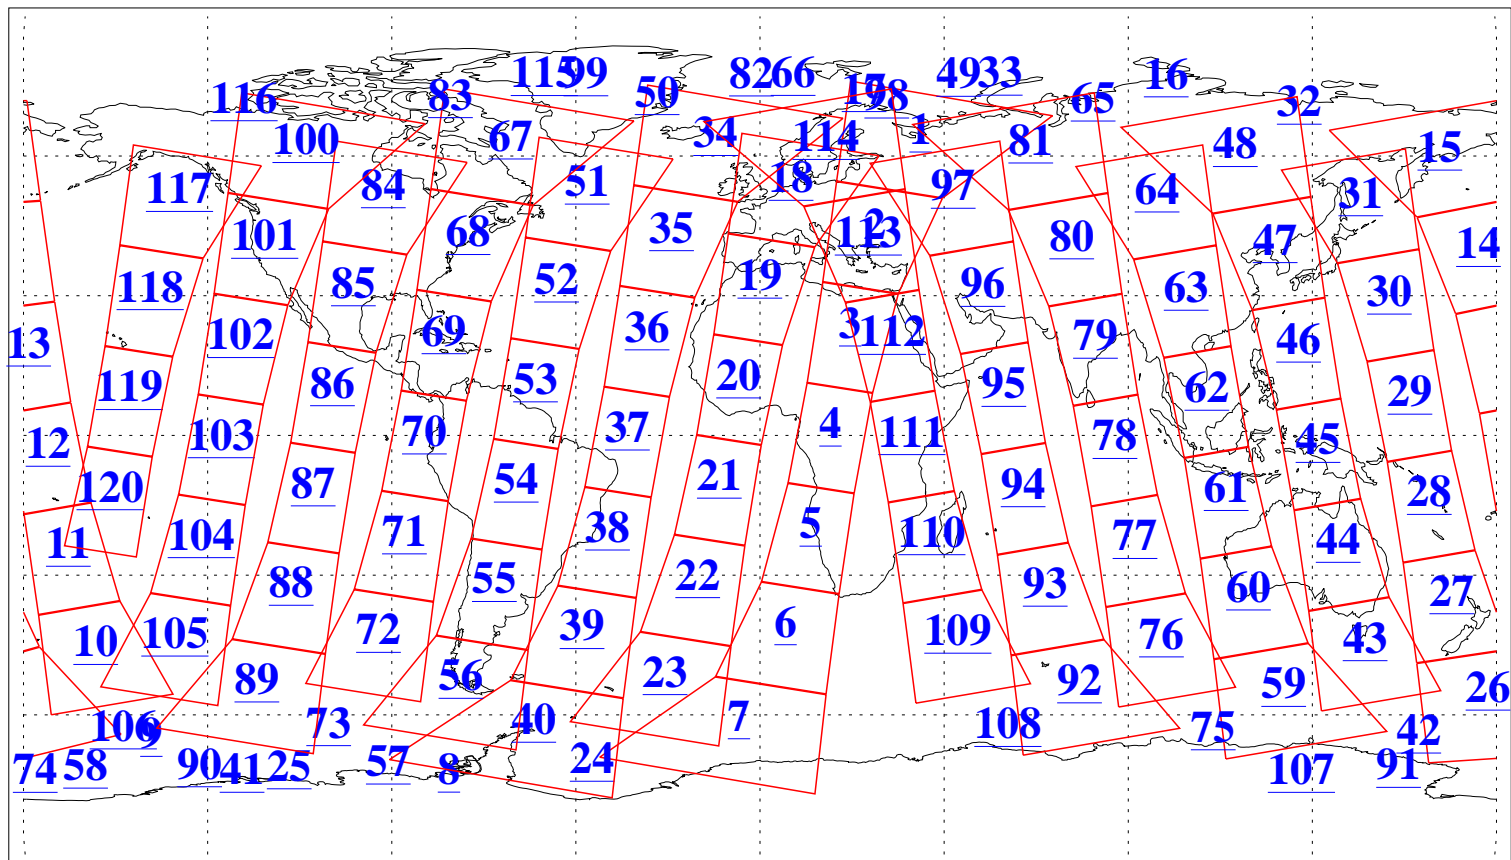

L1B Availability
AMSU Granules: 240
HSB Granules: 0
AIRS Granules: 240

3 Nov 2018
DoY 307
Aqua Day 6027
Granules: 1 to 120

Granules: 121 to 240

Legend: AMSU Available, HSB Available, AIRS Available

L1B Availability
AMSU Granules: 240
HSB Granules: 0
AIRS Granules: 240

3 Nov 2018
DoY 307
Aqua Day 6027
Ascending Granules

Descending Granules

Legend: AMSU Available, HSB Available, AIRS Available

L1B Availability
 AMSU Granules: 240
 HSB Granules: 0
 AIRS Granules: 240

3 Nov 2018
 DoY 307
 Aqua Day 6027

Northern Hemisphere Granules

Southern Hemisphere Granules

Legend: AMSU Available, HSB Available, AIRS Available