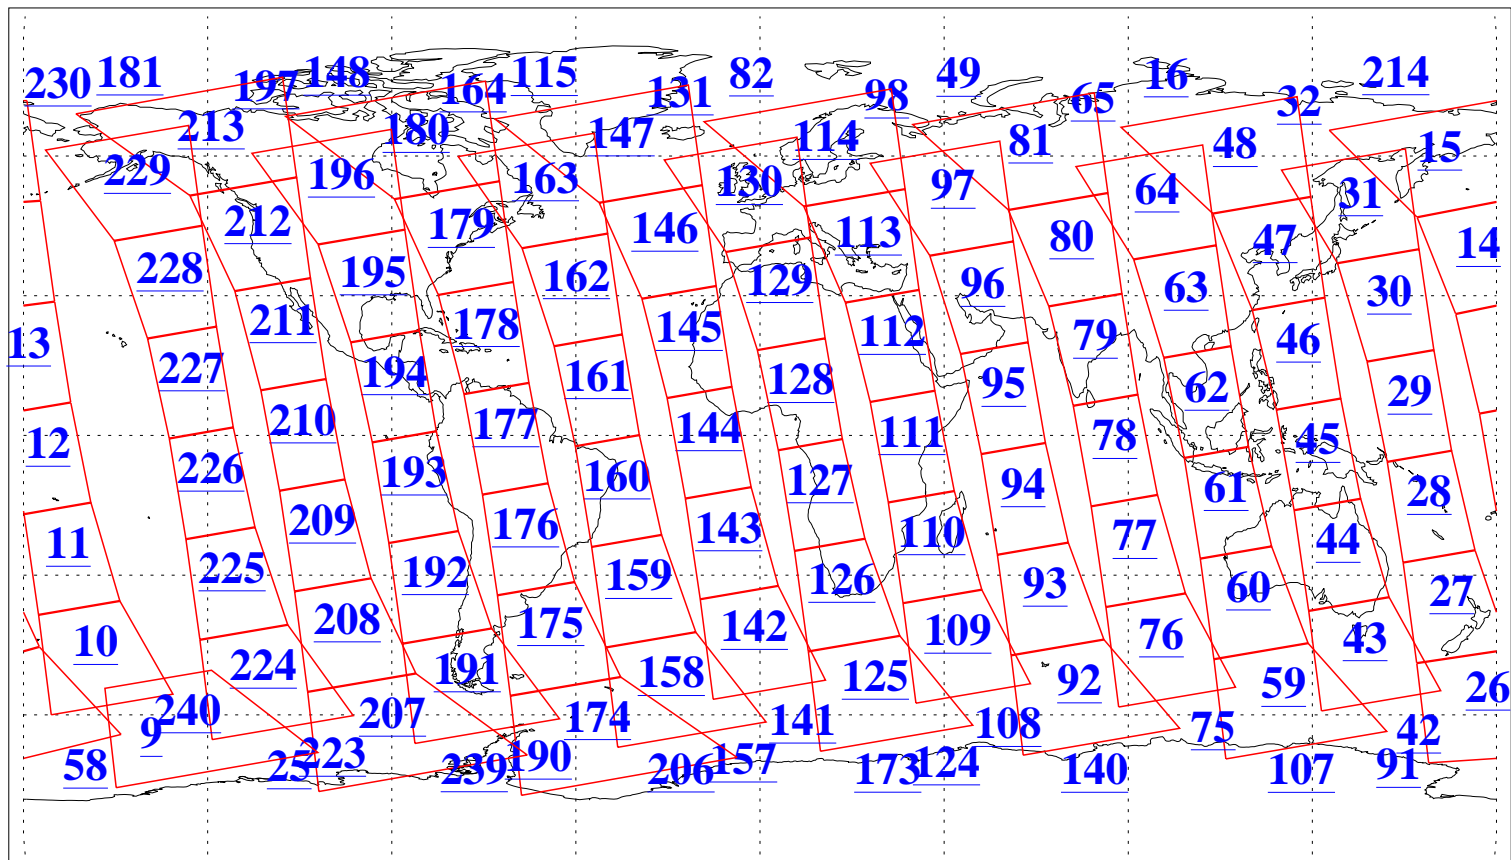

L1B Availability
AMSU Granules: 240
HSB Granules: 0
AIRS Granules: 240

3 Nov 2018
DoY 307
Aqua Day 6027
Granules: 1 to 120

Granules: 121 to 240

Legend: AMSU Available, HSB Available, AIRS Available

L1B Availability
AMSU Granules: 240
HSB Granules: 0
AIRS Granules: 240

3 Nov 2018
DoY 307
Aqua Day 6027
Ascending Granules

Descending Granules

Legend: AMSU Available, HSB Available, AIRS Available

L1B Availability
 AMSU Granules: 240
 HSB Granules: 0
 AIRS Granules: 240

3 Nov 2018
 DoY 307
 Aqua Day 6027

Northern Hemisphere Granules

Southern Hemisphere Granules

Legend: AMSU Available, HSB Available, AIRS Available