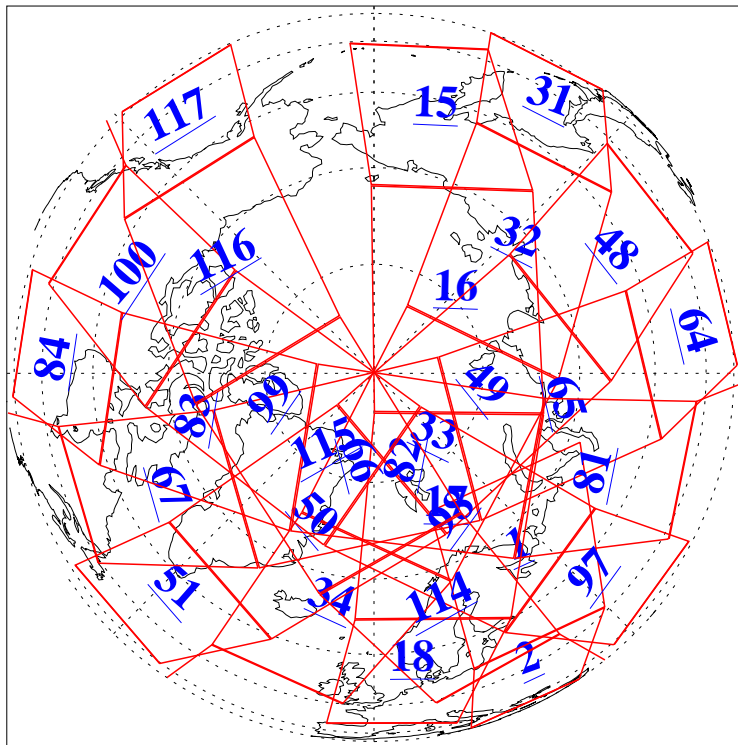

L1B Availability
AMSU Granules: 240
HSB Granules: 0
AIRS Granules: 240

3 Nov 2018
DoY 307
Aqua Day 6027
Granules: 1 to 120

Granules: 121 to 240

Legend: AMSU Available, HSB Available, AIRS Available

L1B Availability
AMSU Granules: 240
HSB Granules: 0
AIRS Granules: 240

3 Nov 2018
DoY 307
Aqua Day 6027
Ascending Granules

Descending Granules

Legend: AMSU Available, HSB Available, AIRS Available

L1B Availability
 AMSU Granules: 240
 HSB Granules: 0
 AIRS Granules: 240

3 Nov 2018
 DoY 307
 Aqua Day 6027

Northern Hemisphere Granules

Southern Hemisphere Granules

Legend: AMSU Available, HSB Available, AIRS Available