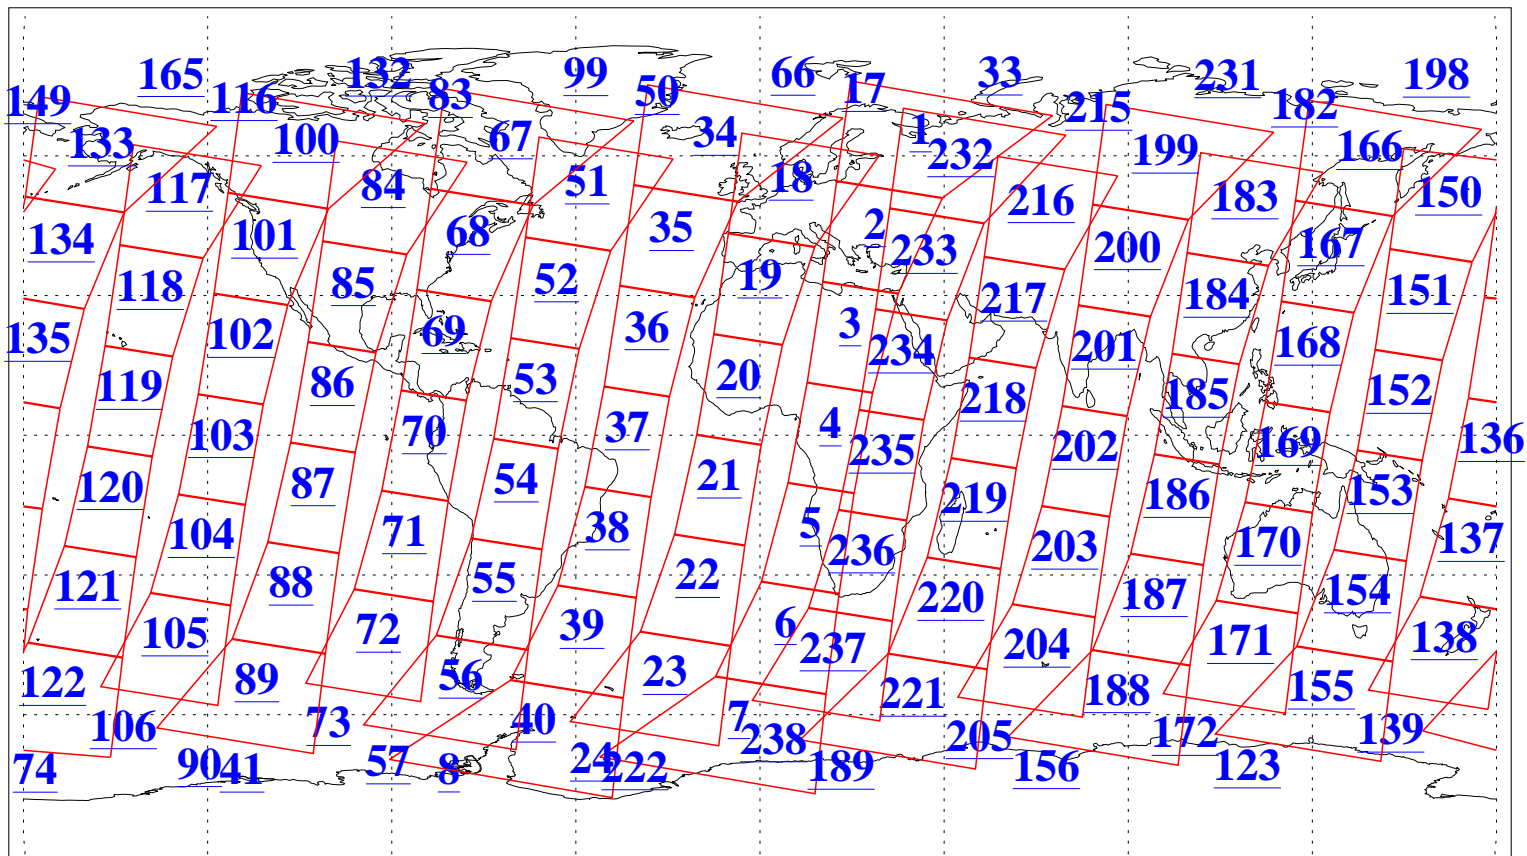

L1B Availability
AMSU Granules: 240
HSB Granules: 0
AIRS Granules: 240

3 Nov 2018
DoY 307
Aqua Day 6027
Granules: 1 to 120

Granules: 121 to 240

Legend: AMSU Available, HSB Available, AIRS Available

L1B Availability
AMSU Granules: 240
HSB Granules: 0
AIRS Granules: 240

3 Nov 2018
DoY 307
Aqua Day 6027
Ascending Granules

Descending Granules

Legend: AMSU Available, HSB Available, AIRS Available

L1B Availability
 AMSU Granules: 240
 HSB Granules: 0
 AIRS Granules: 240

3 Nov 2018
 DoY 307
 Aqua Day 6027

Northern Hemisphere Granules

Southern Hemisphere Granules

Legend: AMSU Available, HSB Available, AIRS Available