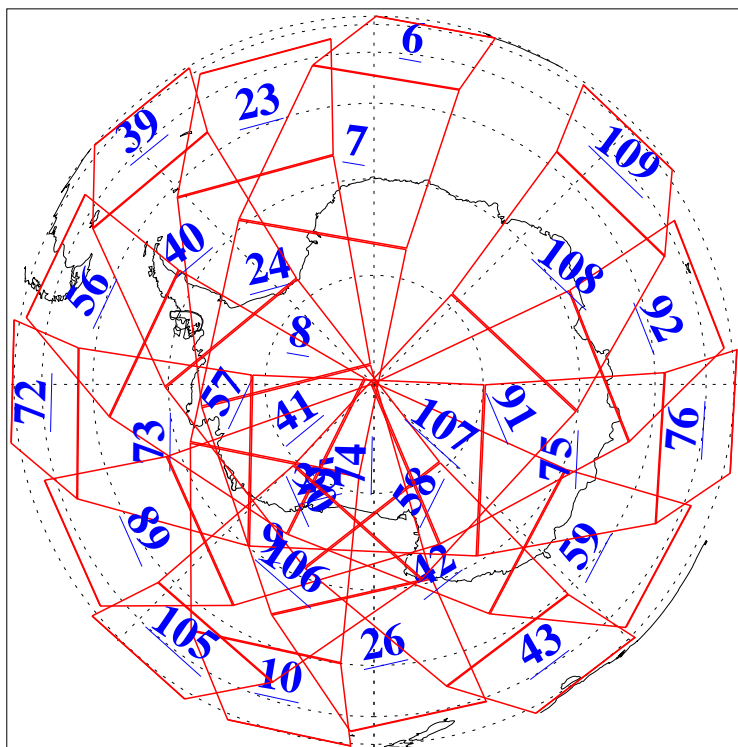

L1B Availability
AMSU Granules: 240
HSB Granules: 0
AIRS Granules: 240

3 Nov 2018
DoY 307
Aqua Day 6027
Granules: 1 to 120

Granules: 121 to 240

Legend: AMSU Available, HSB Available, AIRS Available

L1B Availability
AMSU Granules: 240
HSB Granules: 0
AIRS Granules: 240

3 Nov 2018
DoY 307
Aqua Day 6027
Ascending Granules

Descending Granules

Legend: AMSU Available, HSB Available, AIRS Available

L1B Availability
 AMSU Granules: 240
 HSB Granules: 0
 AIRS Granules: 240

3 Nov 2018
 DoY 307
 Aqua Day 6027

Northern Hemisphere Granules

Southern Hemisphere Granules

Legend: AMSU Available, HSB Available, AIRS Available