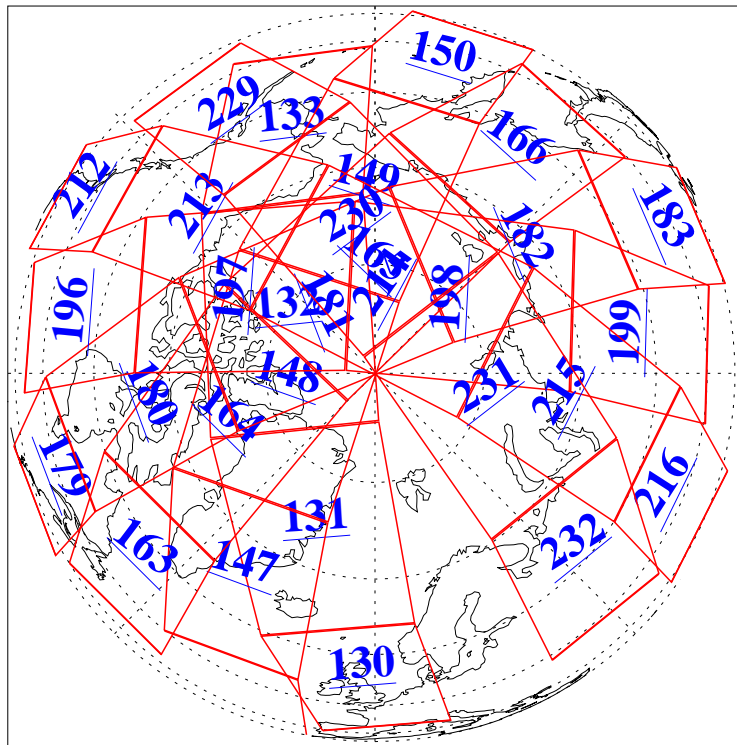

3 Nov 2018
DoY 307
Aqua Day 6027
Ascending Granules

Descending Granules

Legend: AMSU Available, HSB Available, AIRS Available

L1B Availability
 AMSU Granules: 240
 HSB Granules: 0
 AIRS Granules: 240

3 Nov 2018
 DoY 307
 Aqua Day 6027

Northern Hemisphere Granules

Southern Hemisphere Granules

Legend: AMSU Available, HSB Available, AIRS Available