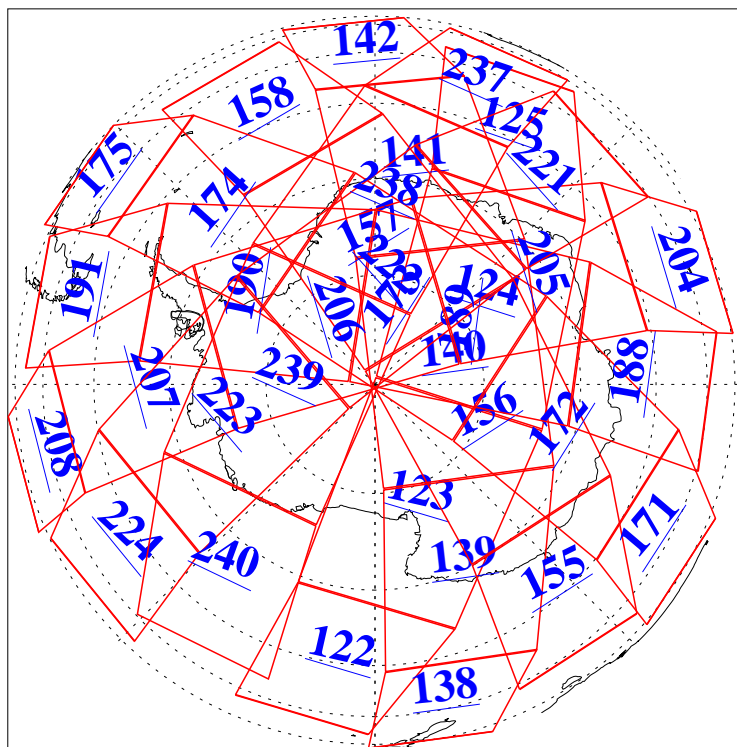

L1B Availability
AMSU Granules: 240
HSB Granules: 0
AIRS Granules: 240

3 Nov 2018
DoY 307
Aqua Day 6027
Granules: 1 to 120

Granules: 121 to 240

Legend: AMSU Available, HSB Available, AIRS Available

L1B Availability
AMSU Granules: 240
HSB Granules: 0
AIRS Granules: 240

3 Nov 2018
DoY 307
Aqua Day 6027
Ascending Granules

Descending Granules

Legend: AMSU Available, HSB Available, AIRS Available

L1B Availability
 AMSU Granules: 240
 HSB Granules: 0
 AIRS Granules: 240

3 Nov 2018
 DoY 307
 Aqua Day 6027

Northern Hemisphere Granules

Southern Hemisphere Granules

Legend: AMSU Available, HSB Available, AIRS Available