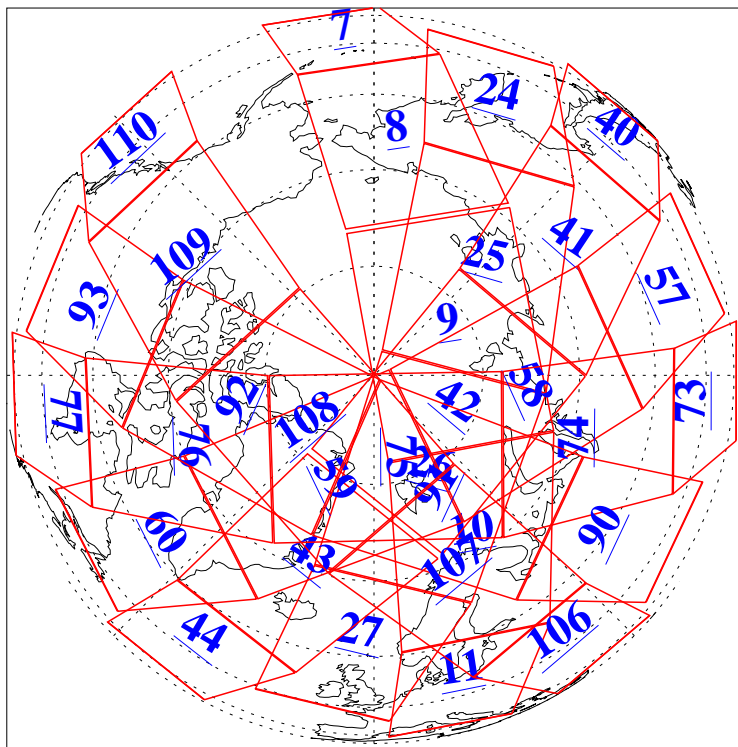

L1B Availability  
AMSU Granules: 240  
HSB Granules: 0  
AIRS Granules: 240

2 Nov 2018  
DoY 306  
Aqua Day 6026  
Granules: 1 to 120

Granules: 121 to 240

Legend: AMSU Available, HSB Available, AIRS Available

L1B Availability  
AMSU Granules: 240  
HSB Granules: 0  
AIRS Granules: 240

2 Nov 2018  
DoY 306  
Aqua Day 6026  
Ascending Granules

Descending Granules

Legend: AMSU Available, HSB Available, AIRS Available

L1B Availability  
 AMSU Granules: 240  
 HSB Granules: 0  
 AIRS Granules: 240

2 Nov 2018  
 DoY 306  
 Aqua Day 6026

Northern Hemisphere Granules

Southern Hemisphere Granules

Legend: AMSU Available, HSB Available, AIRS Available