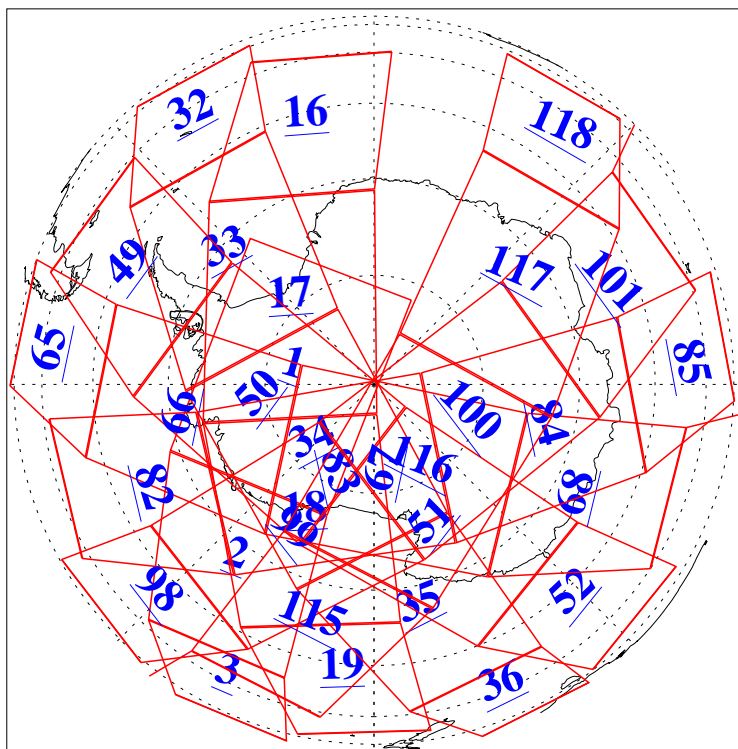

L1B Availability  
AMSU Granules: 240  
HSB Granules: 0  
AIRS Granules: 240

2 Nov 2018  
DoY 306  
Aqua Day 6026  
Granules: 1 to 120

Granules: 121 to 240

Legend: AMSU Available, HSB Available, AIRS Available

L1B Availability  
AMSU Granules: 240  
HSB Granules: 0  
AIRS Granules: 240

2 Nov 2018  
DoY 306  
Aqua Day 6026  
Ascending Granules

Descending Granules

Legend: AMSU Available, HSB Available, AIRS Available

L1B Availability  
 AMSU Granules: 240  
 HSB Granules: 0  
 AIRS Granules: 240

2 Nov 2018  
 DoY 306  
 Aqua Day 6026

Northern Hemisphere Granules

Southern Hemisphere Granules

Legend: AMSU Available, HSB Available, AIRS Available