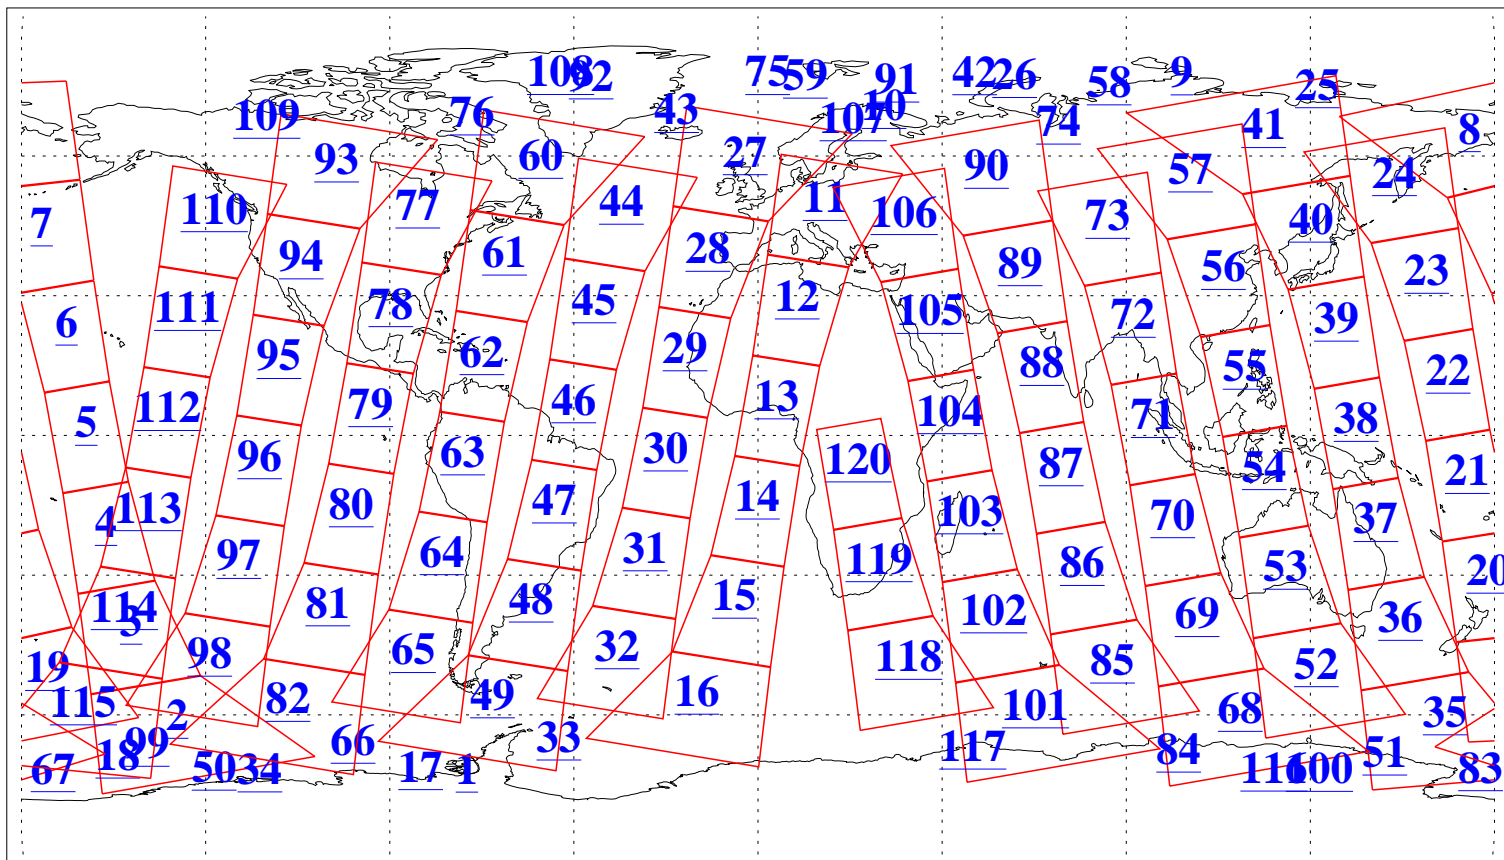

L1B Availability  
AMSU Granules: 240  
HSB Granules: 0  
AIRS Granules: 240

2 Nov 2018  
DoY 306  
Aqua Day 6026  
Granules: 1 to 120

Granules: 121 to 240

Legend: AMSU Available, HSB Available, AIRS Available

L1B Availability  
AMSU Granules: 240  
HSB Granules: 0  
AIRS Granules: 240

2 Nov 2018  
DoY 306  
Aqua Day 6026  
Ascending Granules

Descending Granules

Legend: AMSU Available, HSB Available, AIRS Available

L1B Availability  
 AMSU Granules: 240  
 HSB Granules: 0  
 AIRS Granules: 240

2 Nov 2018  
 DoY 306  
 Aqua Day 6026

Northern Hemisphere Granules

Southern Hemisphere Granules

Legend: AMSU Available, HSB Available, AIRS Available