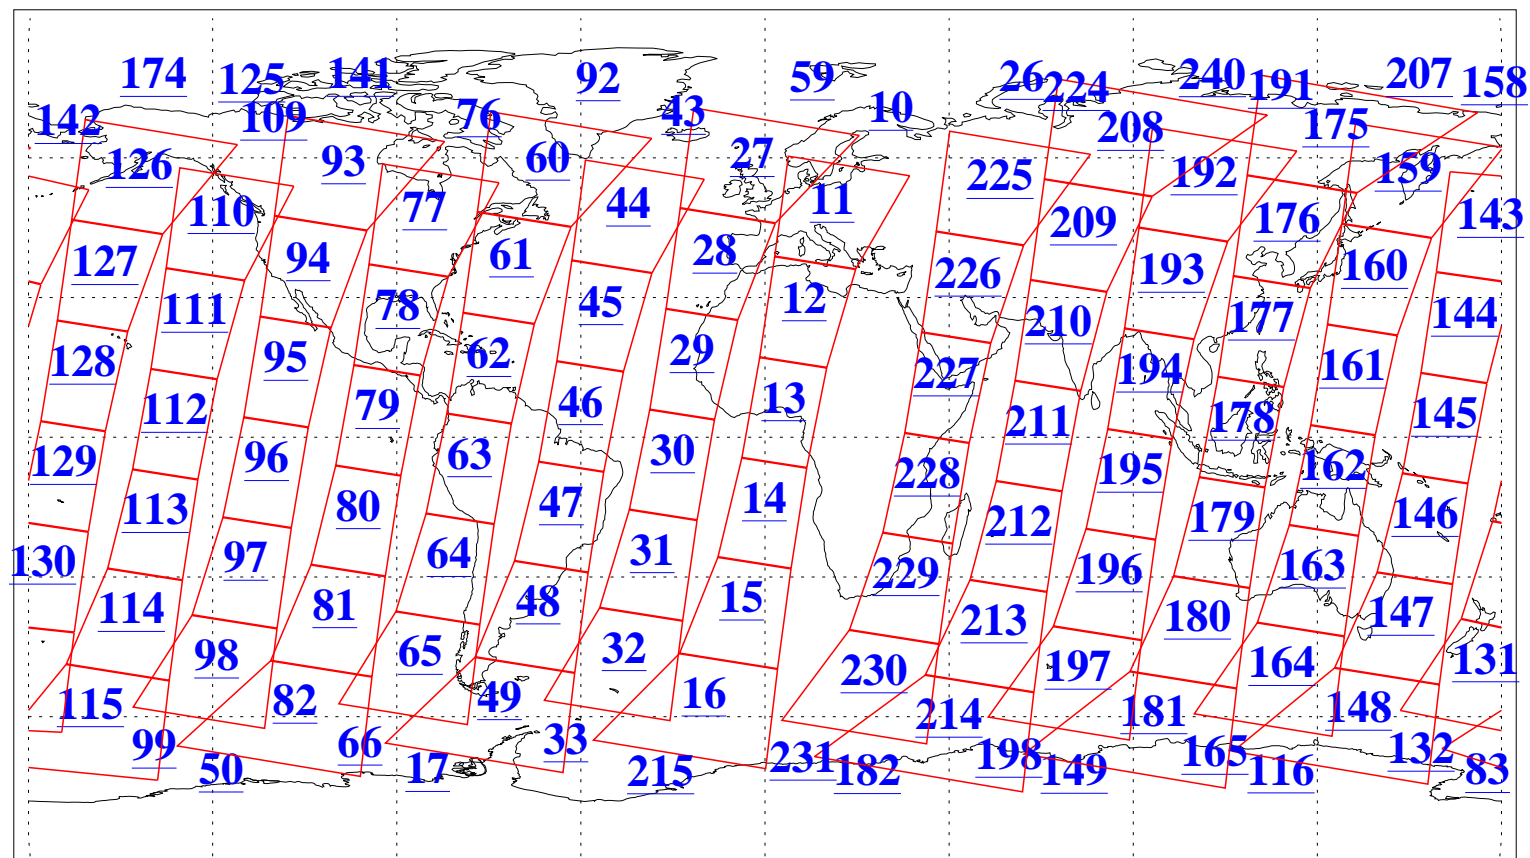

L1B Availability  
AMSU Granules: 240  
HSB Granules: 0  
AIRS Granules: 240

2 Nov 2018  
DoY 306  
Aqua Day 6026  
Granules: 1 to 120

Granules: 121 to 240

Legend: AMSU Available, HSB Available, AIRS Available

L1B Availability  
AMSU Granules: 240  
HSB Granules: 0  
AIRS Granules: 240

2 Nov 2018  
DoY 306  
Aqua Day 6026  
Ascending Granules

Descending Granules

Legend: AMSU Available, HSB Available, AIRS Available

L1B Availability  
 AMSU Granules: 240  
 HSB Granules: 0  
 AIRS Granules: 240

2 Nov 2018  
 DoY 306  
 Aqua Day 6026

Northern Hemisphere Granules

Southern Hemisphere Granules

Legend: AMSU Available, HSB Available, AIRS Available