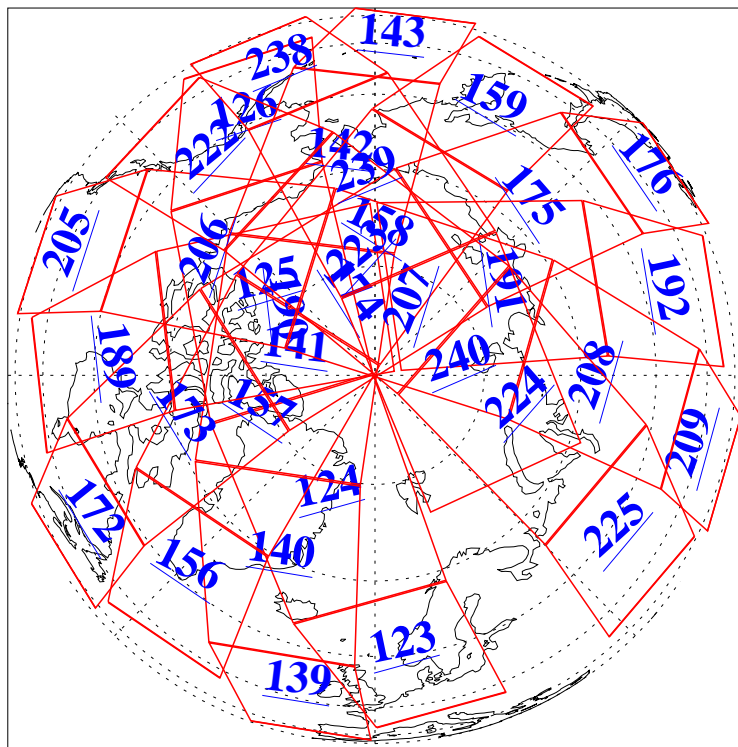

L1B Availability  
AMSU Granules: 240  
HSB Granules: 0  
AIRS Granules: 240

2 Nov 2018  
DoY 306  
Aqua Day 6026  
Granules: 1 to 120

Granules: 121 to 240

Legend: AMSU Available, HSB Available, AIRS Available

L1B Availability  
AMSU Granules: 240  
HSB Granules: 0  
AIRS Granules: 240

2 Nov 2018  
DoY 306  
Aqua Day 6026  
Ascending Granules

Descending Granules

Legend: AMSU Available, HSB Available, AIRS Available

L1B Availability  
 AMSU Granules: 240  
 HSB Granules: 0  
 AIRS Granules: 240

2 Nov 2018  
 DoY 306  
 Aqua Day 6026

Northern Hemisphere Granules

Southern Hemisphere Granules

Legend: AMSU Available, HSB Available, AIRS Available