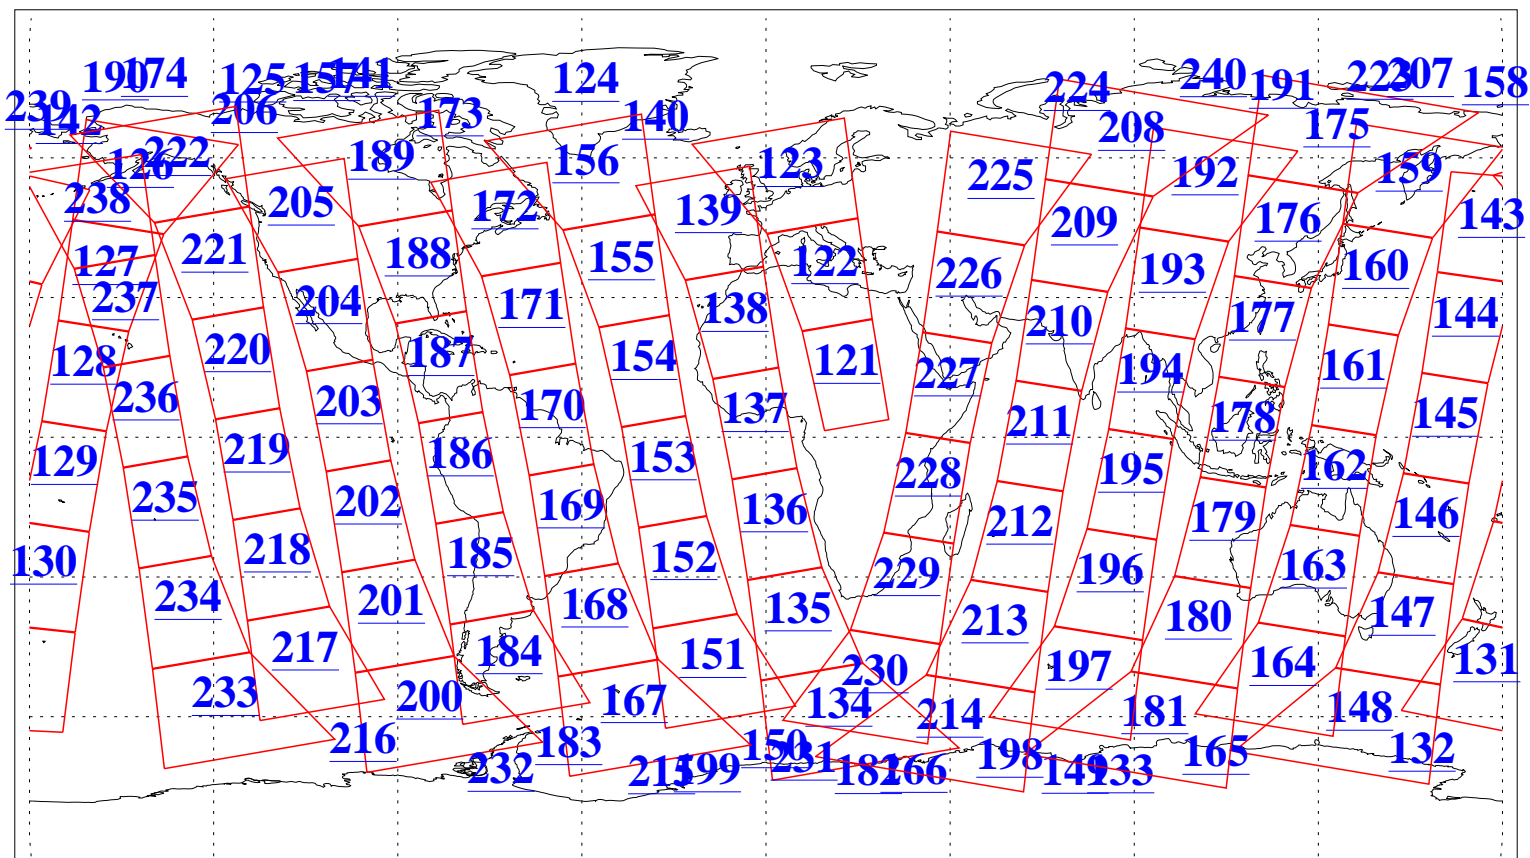

L1B Availability  
AMSU Granules: 240  
HSB Granules: 0  
AIRS Granules: 240

2 Nov 2018  
DoY 306  
Aqua Day 6026  
Granules: 1 to 120

Granules: 121 to 240

Legend: AMSU Available, HSB Available, AIRS Available

L1B Availability  
AMSU Granules: 240  
HSB Granules: 0  
AIRS Granules: 240

2 Nov 2018  
DoY 306  
Aqua Day 6026  
Ascending Granules

Descending Granules

Legend: AMSU Available, HSB Available, AIRS Available

L1B Availability  
 AMSU Granules: 240  
 HSB Granules: 0  
 AIRS Granules: 240

2 Nov 2018  
 DoY 306  
 Aqua Day 6026

Northern Hemisphere Granules

Southern Hemisphere Granules

Legend: AMSU Available, HSB Available, AIRS Available