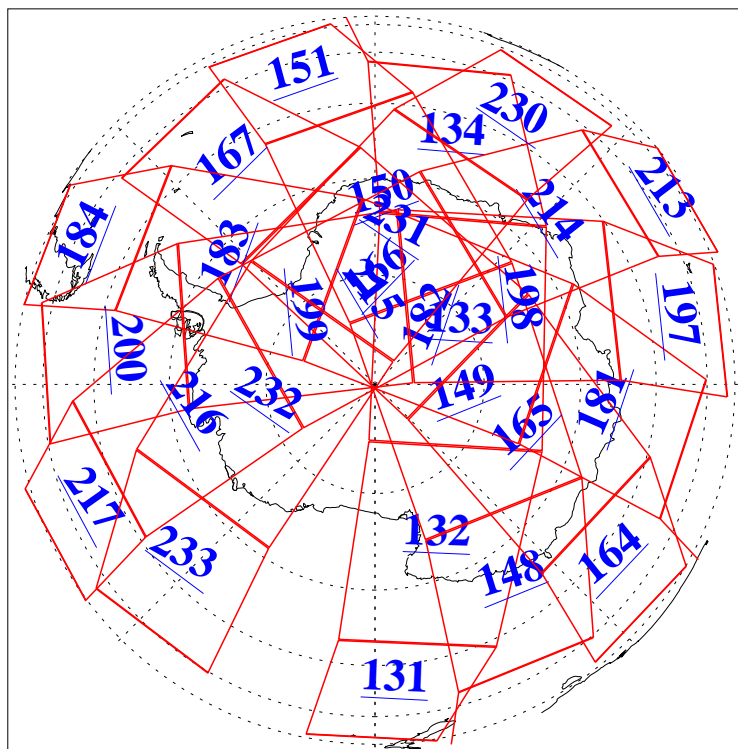

L1B Availability  
AMSU Granules: 240  
HSB Granules: 0  
AIRS Granules: 240

2 Nov 2018  
DoY 306  
Aqua Day 6026  
Granules: 1 to 120

Granules: 121 to 240

Legend: AMSU Available, HSB Available, AIRS Available

L1B Availability  
AMSU Granules: 240  
HSB Granules: 0  
AIRS Granules: 240

2 Nov 2018  
DoY 306  
Aqua Day 6026  
Ascending Granules

Descending Granules

Legend: AMSU Available, HSB Available, AIRS Available

L1B Availability  
 AMSU Granules: 240  
 HSB Granules: 0  
 AIRS Granules: 240

2 Nov 2018  
 DoY 306  
 Aqua Day 6026

Northern Hemisphere Granules

Southern Hemisphere Granules

Legend: AMSU Available, HSB Available, AIRS Available