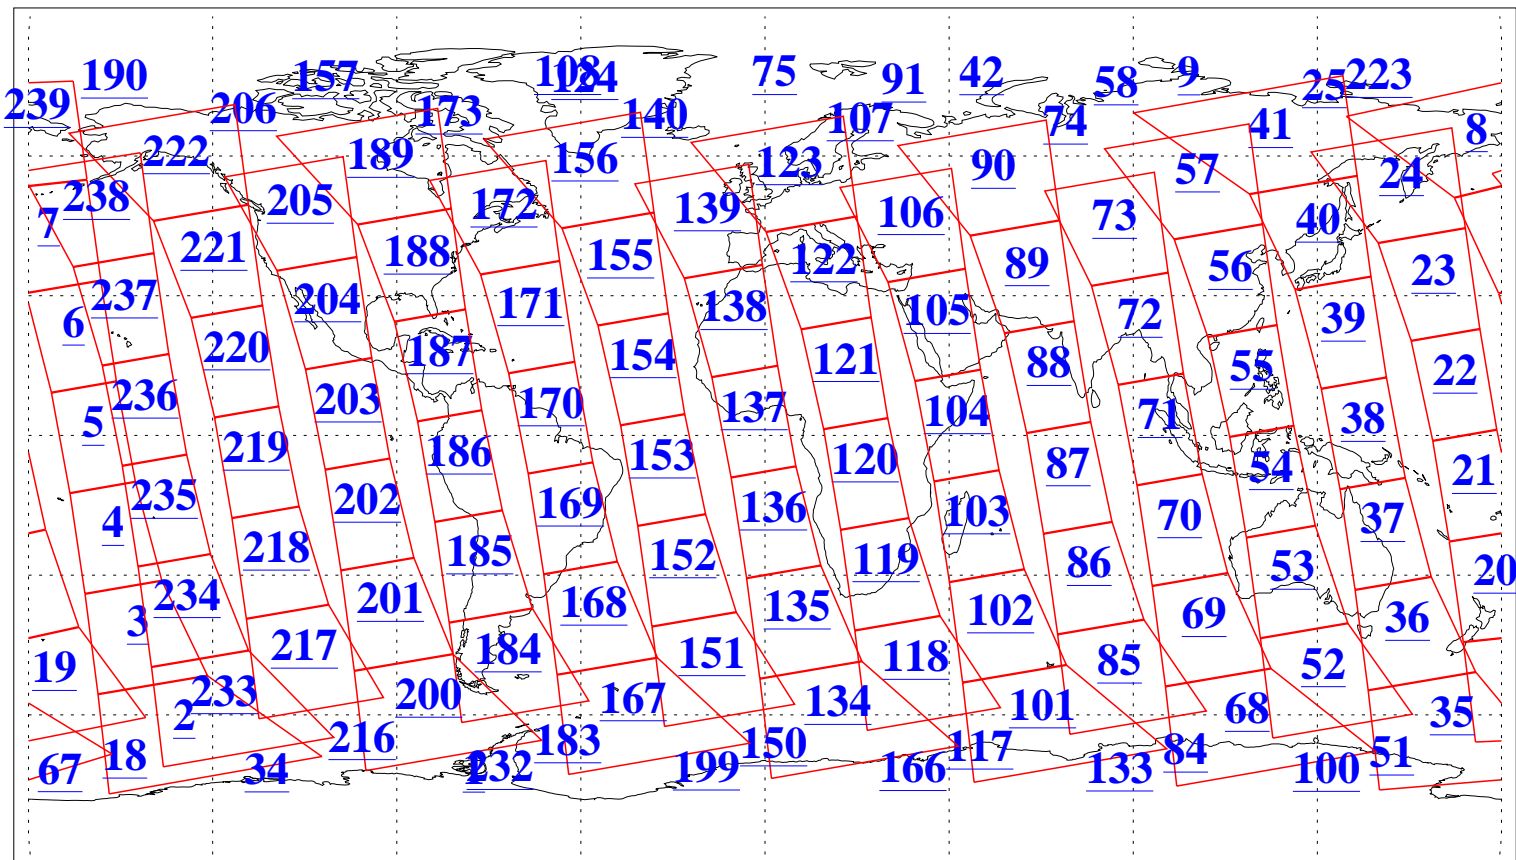

L1B Availability  
AMSU Granules: 240  
HSB Granules: 0  
AIRS Granules: 240

2 Nov 2018  
DoY 306  
Aqua Day 6026  
Granules: 1 to 120

Granules: 121 to 240

Legend: AMSU Available, HSB Available, AIRS Available

L1B Availability  
AMSU Granules: 240  
HSB Granules: 0  
AIRS Granules: 240

2 Nov 2018  
DoY 306  
Aqua Day 6026  
Ascending Granules

Descending Granules

Legend: AMSU Available, HSB Available, AIRS Available

L1B Availability  
 AMSU Granules: 240  
 HSB Granules: 0  
 AIRS Granules: 240

2 Nov 2018  
 DoY 306  
 Aqua Day 6026

Northern Hemisphere Granules

Southern Hemisphere Granules

Legend: AMSU Available, HSB Available, AIRS Available