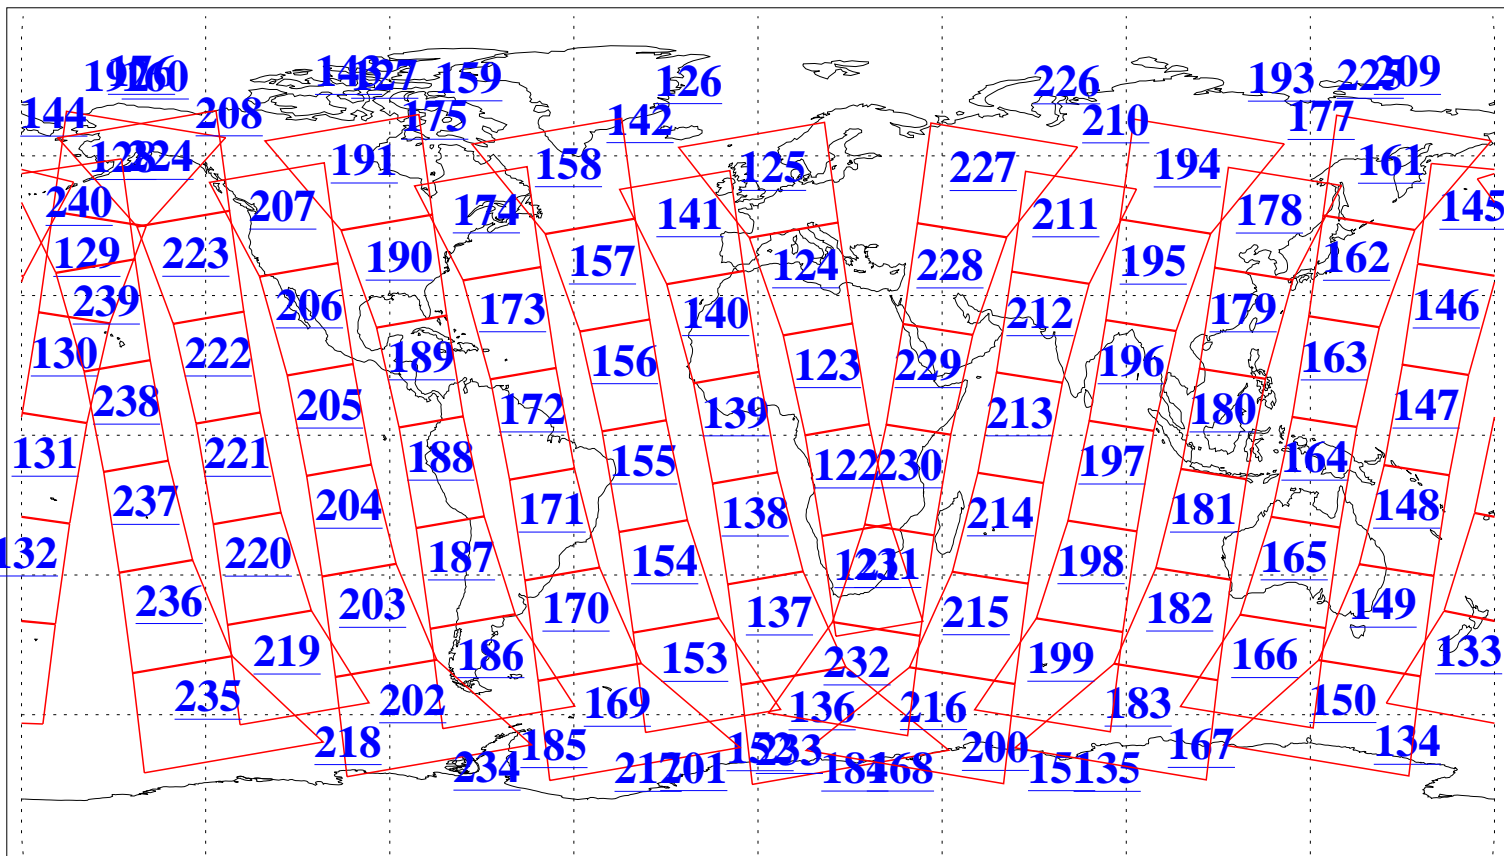

L1B Availability
AMSU Granules: 238
HSB Granules: 0
AIRS Granules: 240

31 Oct 2018
DoY 304
Aqua Day 6024
Granules: 1 to 120

Granules: 121 to 240

Legend: AMSU Available, HSB Available, AIRS Available

L1B Availability
AMSU Granules: 238
HSB Granules: 0
AIRS Granules: 240

31 Oct 2018
DoY 304
Aqua Day 6024
Ascending Granules

Descending Granules

Legend: AMSU Available, HSB Available, AIRS Available

L1B Availability
 AMSU Granules: 238
 HSB Granules: 0
 AIRS Granules: 240

31 Oct 2018
 DoY 304
 Aqua Day 6024

Northern Hemisphere Granules

Southern Hemisphere Granules

Legend: AMSU Available, ~~HSB Available~~, AIRS Available