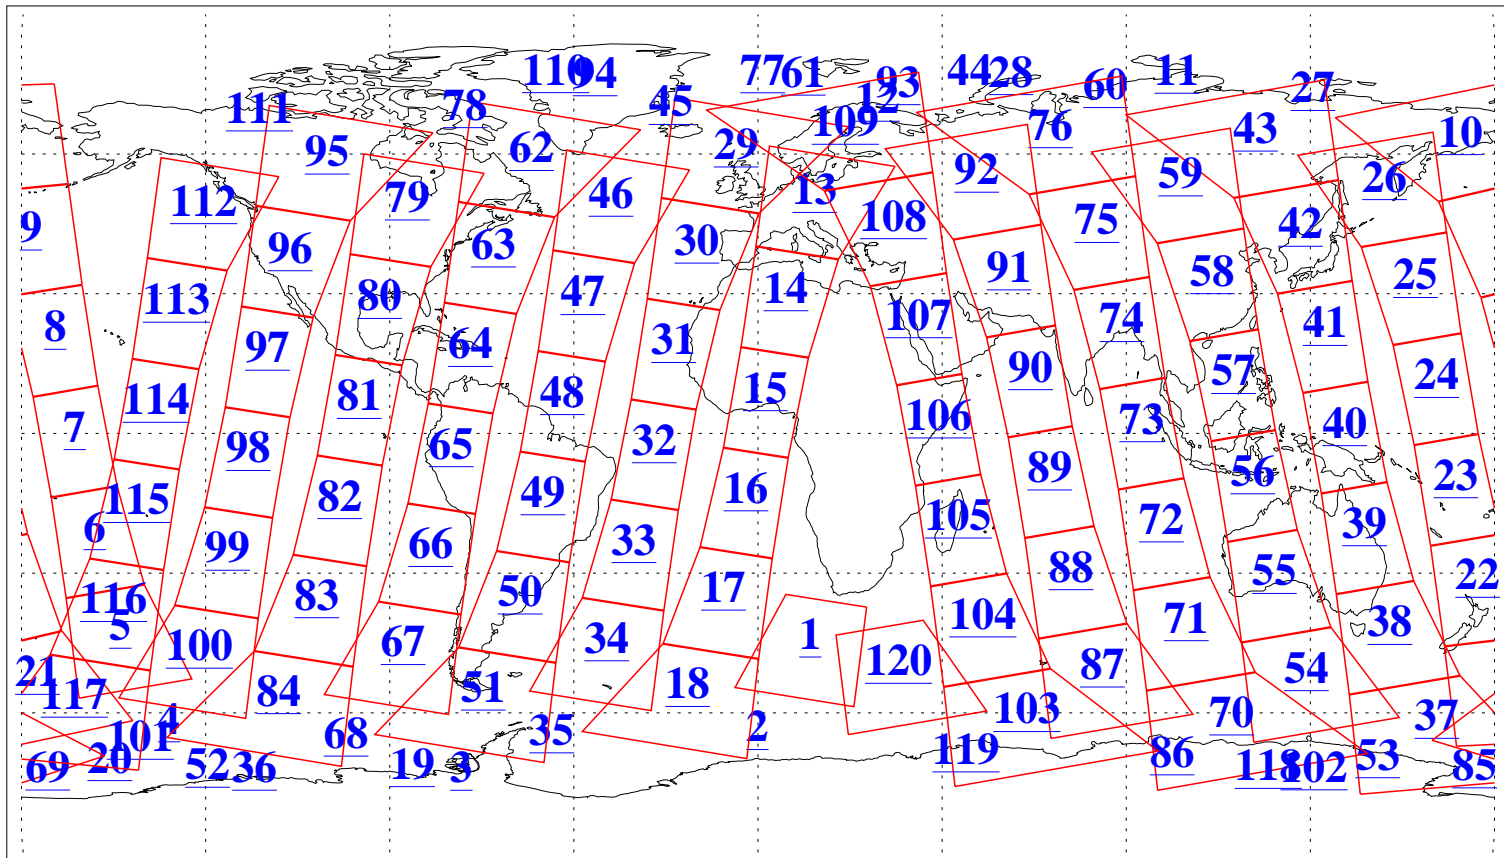

L1B Availability
AMSU Granules: 238
HSB Granules: 0
AIRS Granules: 240

31 Oct 2018
DoY 304
Aqua Day 6024
Granules: 1 to 120

Granules: 121 to 240

Legend: AMSU Available, HSB Available, AIRS Available

L1B Availability
AMSU Granules: 238
HSB Granules: 0
AIRS Granules: 240

31 Oct 2018
DoY 304
Aqua Day 6024
Ascending Granules

Descending Granules

Legend: AMSU Available, HSB Available, AIRS Available

L1B Availability
 AMSU Granules: 238
 HSB Granules: 0
 AIRS Granules: 240

31 Oct 2018
 DoY 304
 Aqua Day 6024

Northern Hemisphere Granules

Southern Hemisphere Granules

Legend: AMSU Available, ~~HSB Available~~, AIRS Available