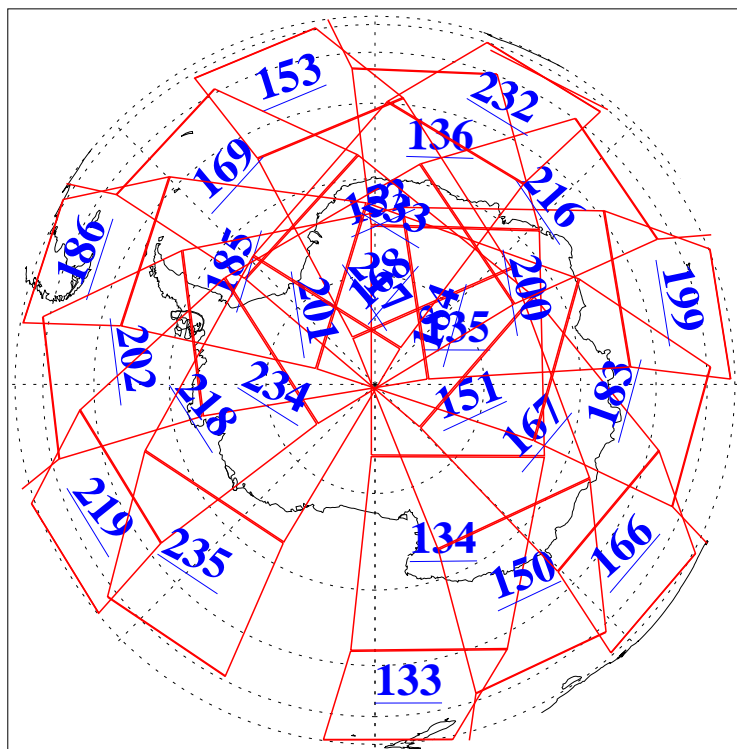

31 Oct 2018
DoY 304
Aqua Day 6024
Ascending Granules

Descending Granules

Legend: AMSU Available, HSB Available, AIRS Available

L1B Availability
 AMSU Granules: 238
 HSB Granules: 0
 AIRS Granules: 240

31 Oct 2018
 DoY 304
 Aqua Day 6024

Northern Hemisphere Granules

Southern Hemisphere Granules

Legend: AMSU Available, ~~HSB Available~~, AIRS Available