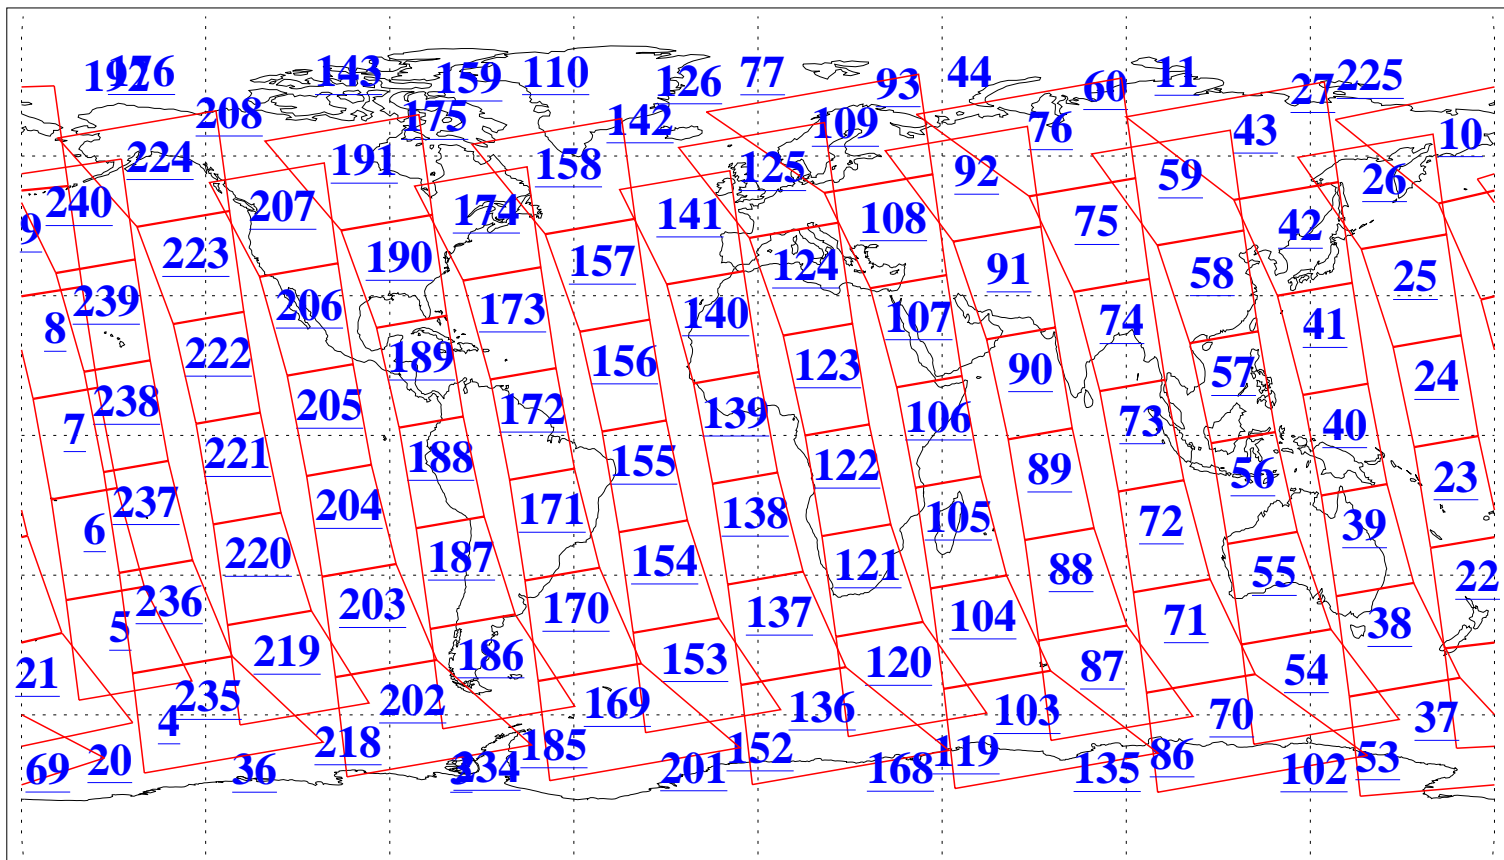

L1B Availability
AMSU Granules: 238
HSB Granules: 0
AIRS Granules: 240

31 Oct 2018
DoY 304
Aqua Day 6024
Granules: 1 to 120

Granules: 121 to 240

Legend: AMSU Available, HSB Available, AIRS Available

L1B Availability
AMSU Granules: 238
HSB Granules: 0
AIRS Granules: 240

31 Oct 2018
DoY 304
Aqua Day 6024
Ascending Granules

Descending Granules

Legend: AMSU Available, HSB Available, AIRS Available

L1B Availability
 AMSU Granules: 238
 HSB Granules: 0
 AIRS Granules: 240

31 Oct 2018
 DoY 304
 Aqua Day 6024