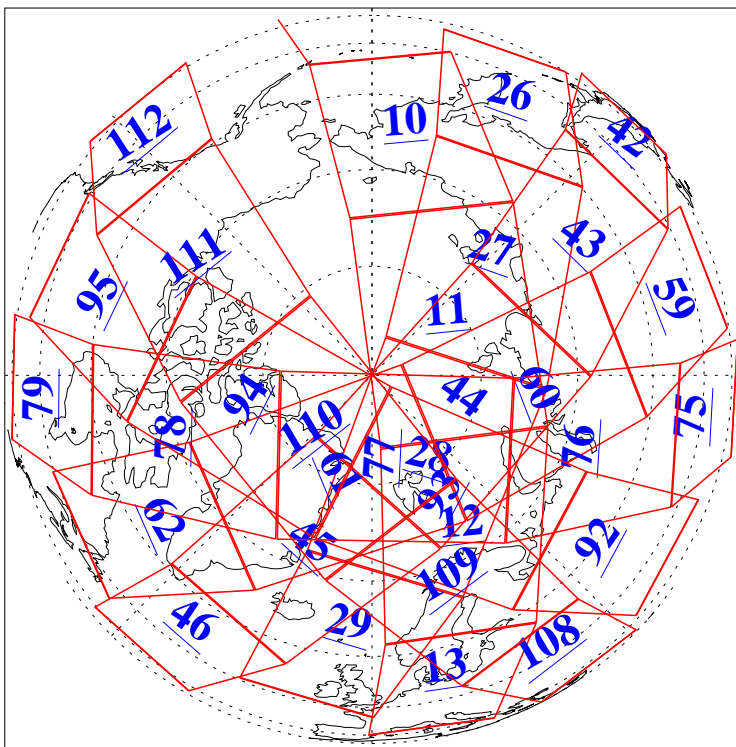

L1B Availability
AMSU Granules: 238
HSB Granules: 0
AIRS Granules: 240

31 Oct 2018
DoY 304
Aqua Day 6024
Granules: 1 to 120

Granules: 121 to 240

Legend: AMSU Available, HSB Available, AIRS Available

L1B Availability
AMSU Granules: 238
HSB Granules: 0
AIRS Granules: 240

31 Oct 2018
DoY 304
Aqua Day 6024
Ascending Granules

Descending Granules

Legend: AMSU Available, HSB Available, AIRS Available

L1B Availability
 AMSU Granules: 238
 HSB Granules: 0
 AIRS Granules: 240

31 Oct 2018
 DoY 304
 Aqua Day 6024

Northern Hemisphere Granules

Southern Hemisphere Granules

Legend: AMSU Available, ~~HSB Available~~, AIRS Available