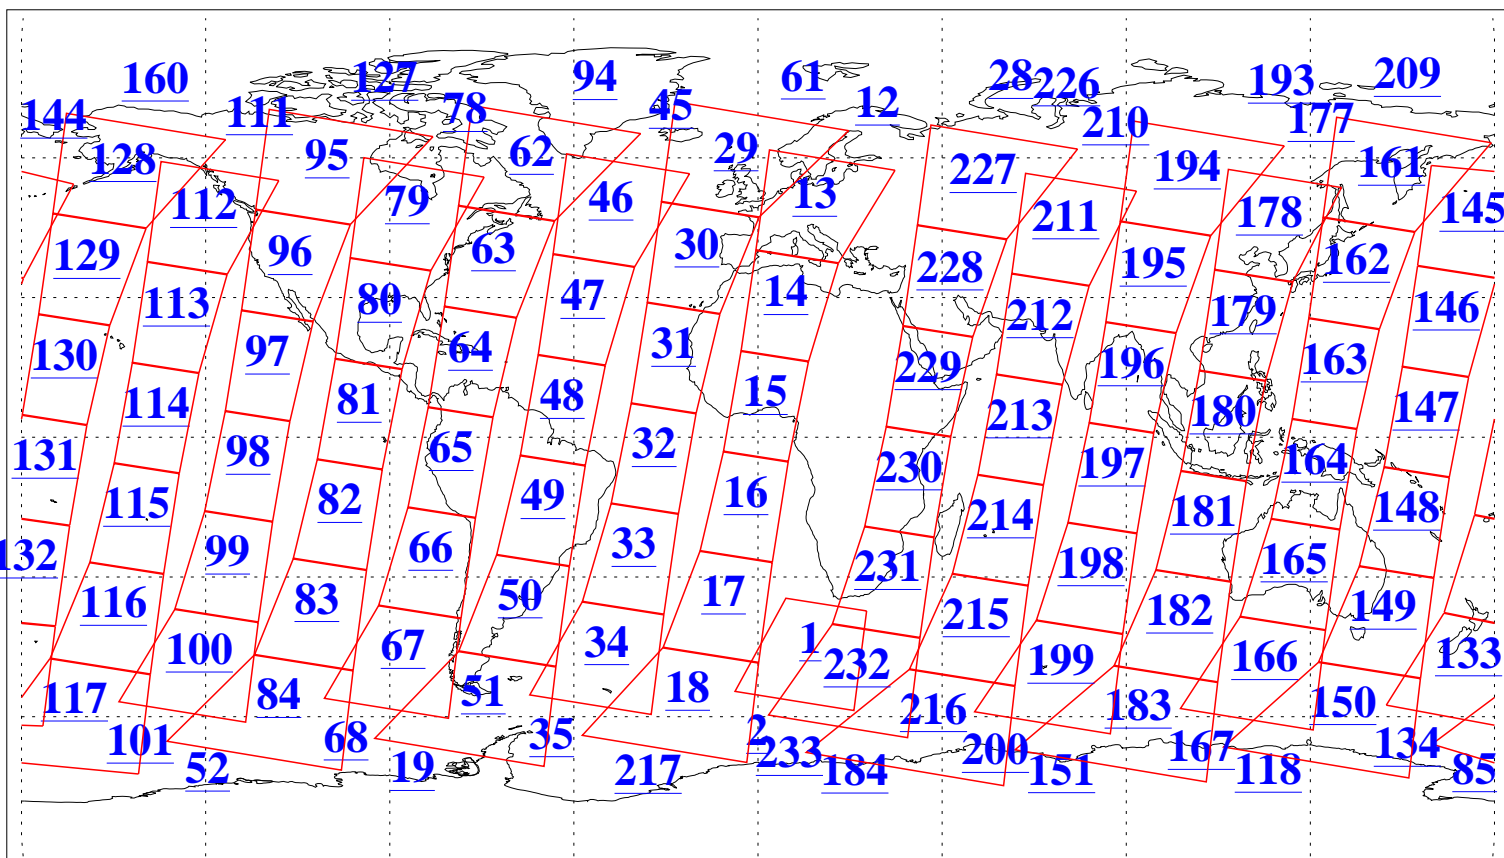

L1B Availability
AMSU Granules: 238
HSB Granules: 0
AIRS Granules: 240

31 Oct 2018
DoY 304
Aqua Day 6024
Granules: 1 to 120

Granules: 121 to 240

Legend: AMSU Available, HSB Available, AIRS Available

L1B Availability
AMSU Granules: 238
HSB Granules: 0
AIRS Granules: 240

31 Oct 2018
DoY 304
Aqua Day 6024
Ascending Granules

Descending Granules

Legend: AMSU Available, HSB Available, AIRS Available

L1B Availability
 AMSU Granules: 238
 HSB Granules: 0
 AIRS Granules: 240

31 Oct 2018
 DoY 304
 Aqua Day 6024

Northern Hemisphere Granules

Southern Hemisphere Granules

Legend: AMSU Available, ~~HSB Available~~, AIRS Available