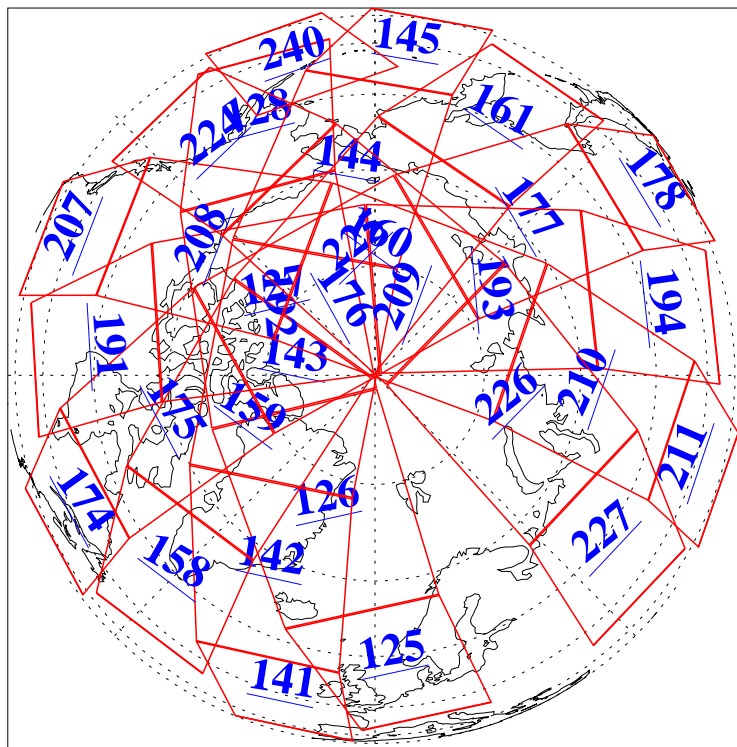

L1B Availability
AMSU Granules: 238
HSB Granules: 0
AIRS Granules: 240

31 Oct 2018
DoY 304
Aqua Day 6024

Northern Hemisphere Granules

Southern Hemisphere Granules