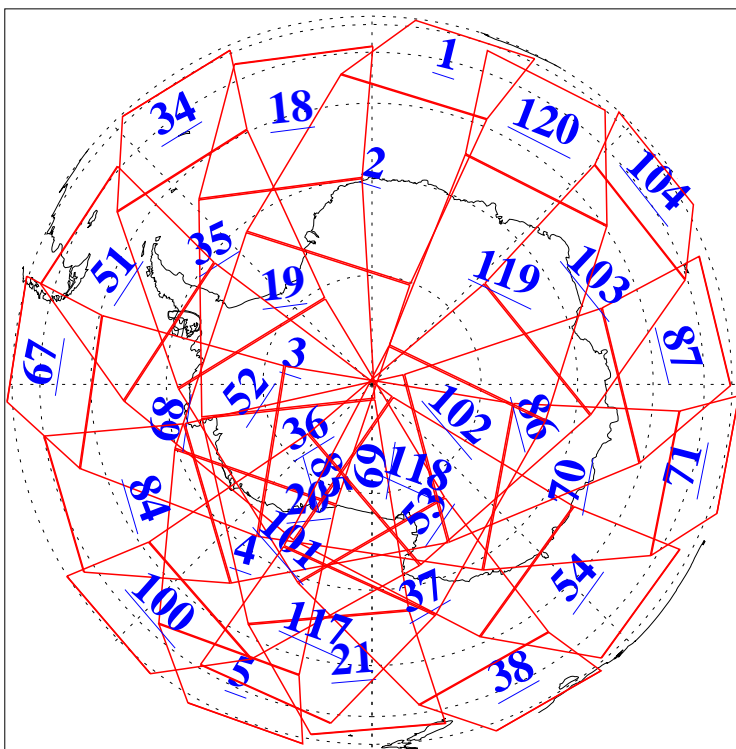

L1B Availability
AMSU Granules: 238
HSB Granules: 0
AIRS Granules: 240

31 Oct 2018
DoY 304
Aqua Day 6024
Granules: 1 to 120

Granules: 121 to 240

Legend: AMSU Available, HSB Available, AIRS Available

L1B Availability
AMSU Granules: 238
HSB Granules: 0
AIRS Granules: 240

31 Oct 2018
DoY 304
Aqua Day 6024
Ascending Granules

Descending Granules

Legend: AMSU Available, HSB Available, AIRS Available

L1B Availability
 AMSU Granules: 238
 HSB Granules: 0
 AIRS Granules: 240

31 Oct 2018
 DoY 304
 Aqua Day 6024

Northern Hemisphere Granules

Southern Hemisphere Granules

Legend: AMSU Available, ~~HSB Available~~, AIRS Available