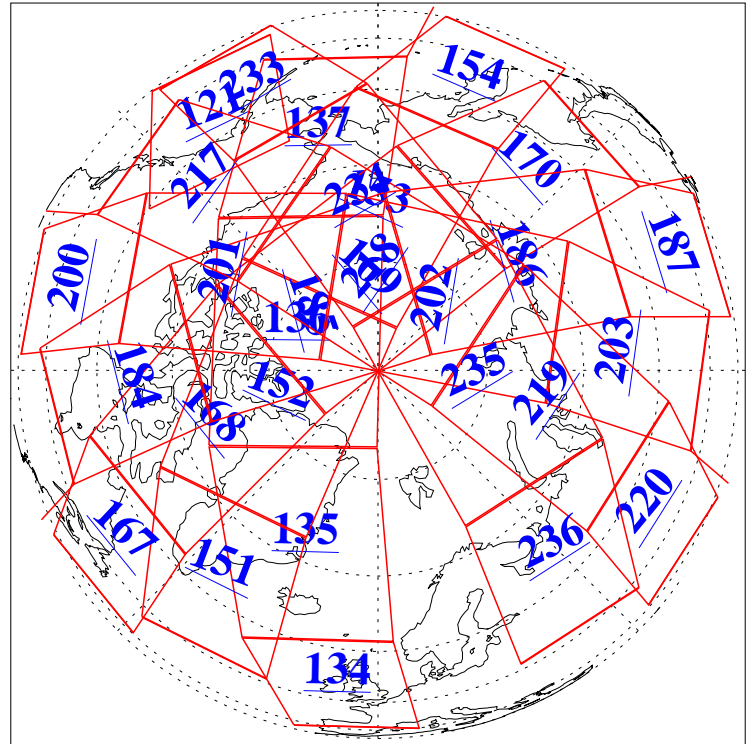

L1B Availability  
AMSU Granules: 240  
HSB Granules: 0  
AIRS Granules: 240

30 Oct 2018  
DoY 303  
Aqua Day 6023  
Granules: 1 to 120

Granules: 121 to 240

Legend: AMSU Available, HSB Available, AIRS Available

L1B Availability  
AMSU Granules: 240  
HSB Granules: 0  
AIRS Granules: 240

30 Oct 2018  
DoY 303  
Aqua Day 6023

Ascending Granules

Descending Granules

Legend: AMSU Available, HSB Available, AIRS Available

L1B Availability  
 AMSU Granules: 240  
 HSB Granules: 0  
 AIRS Granules: 240

30 Oct 2018  
 DoY 303  
 Aqua Day 6023

Northern Hemisphere Granules

Southern Hemisphere Granules

Legend: AMSU Available, HSB Available, AIRS Available