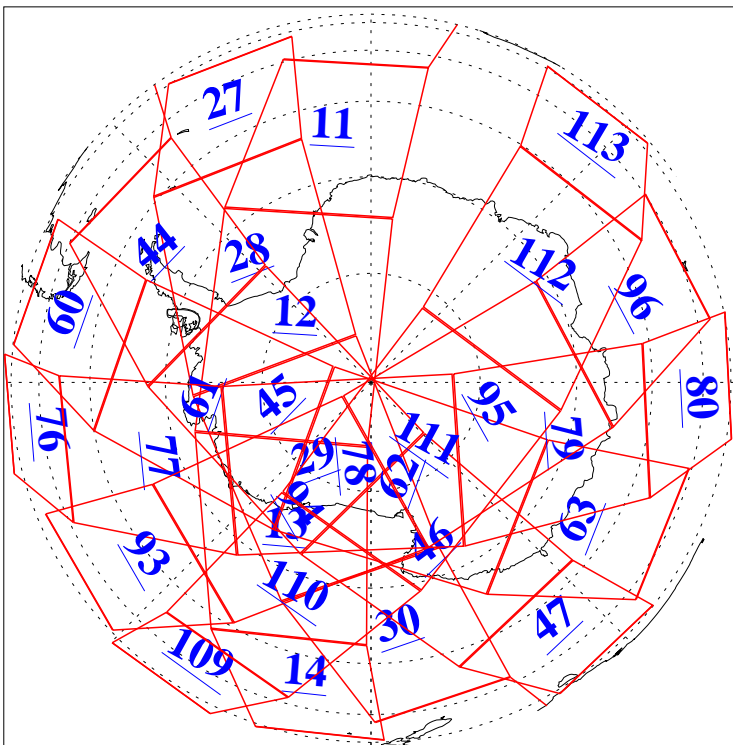

L1B Availability  
AMSU Granules: 240  
HSB Granules: 0  
AIRS Granules: 240

30 Oct 2018  
DoY 303  
Aqua Day 6023  
Granules: 1 to 120

Granules: 121 to 240

Legend: AMSU Available, HSB Available, AIRS Available

L1B Availability  
AMSU Granules: 240  
HSB Granules: 0  
AIRS Granules: 240

30 Oct 2018  
DoY 303  
Aqua Day 6023

Ascending Granules

Descending Granules

Legend: AMSU Available, HSB Available, AIRS Available

L1B Availability  
 AMSU Granules: 240  
 HSB Granules: 0  
 AIRS Granules: 240

30 Oct 2018  
 DoY 303  
 Aqua Day 6023

Northern Hemisphere Granules

Southern Hemisphere Granules

Legend: AMSU Available, HSB Available, AIRS Available