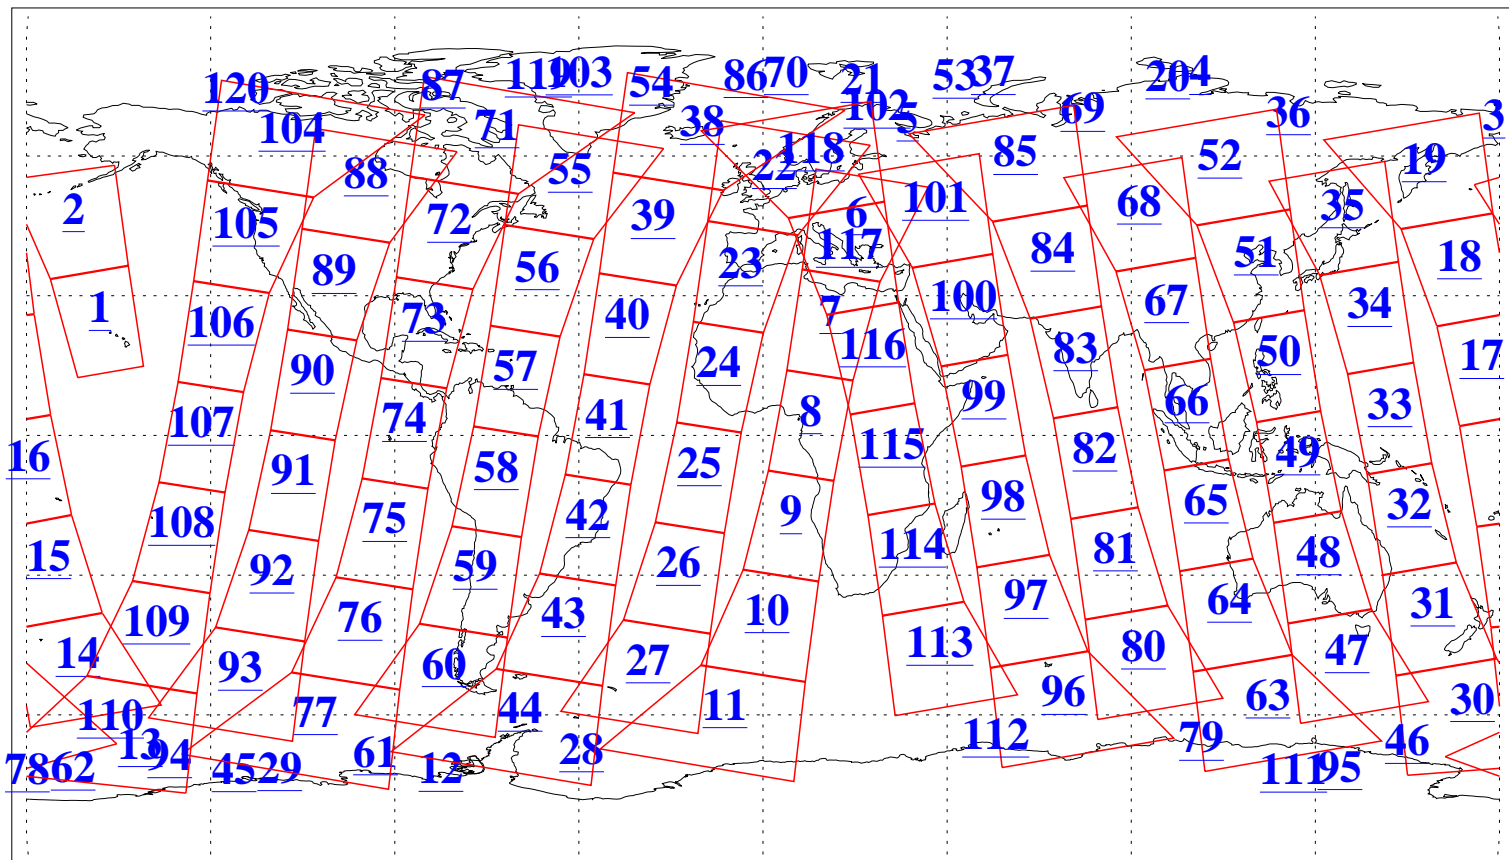

L1B Availability  
AMSU Granules: 240  
HSB Granules: 0  
AIRS Granules: 240

30 Oct 2018  
DoY 303  
Aqua Day 6023  
Granules: 1 to 120

Granules: 121 to 240

Legend: AMSU Available, HSB Available, AIRS Available

L1B Availability  
AMSU Granules: 240  
HSB Granules: 0  
AIRS Granules: 240

30 Oct 2018  
DoY 303  
Aqua Day 6023

Ascending Granules

Descending Granules

Legend: AMSU Available, HSB Available, AIRS Available

L1B Availability  
 AMSU Granules: 240  
 HSB Granules: 0  
 AIRS Granules: 240

30 Oct 2018  
 DoY 303  
 Aqua Day 6023

Northern Hemisphere Granules

Southern Hemisphere Granules

Legend: AMSU Available, HSB Available, AIRS Available