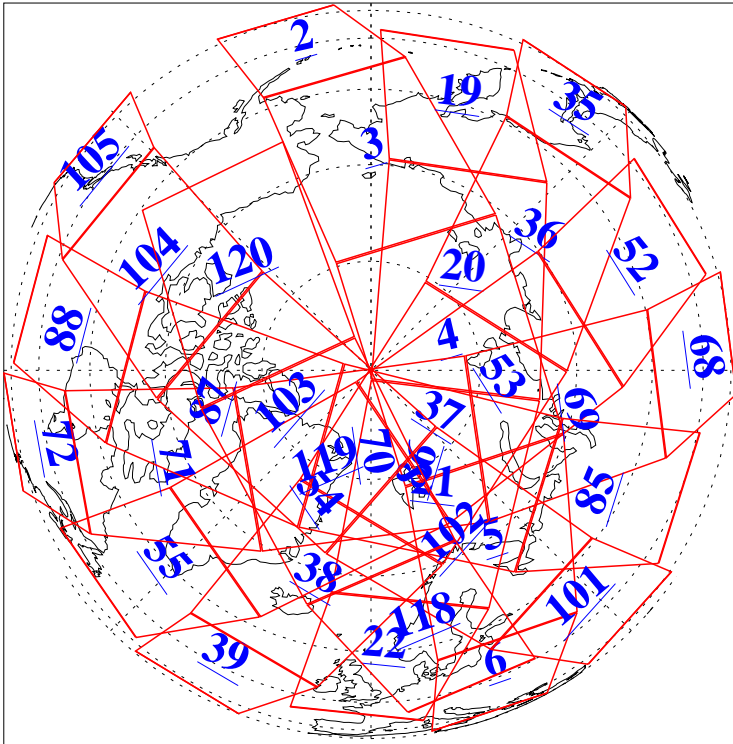

L1B Availability  
AMSU Granules: 240  
HSB Granules: 0  
AIRS Granules: 240

30 Oct 2018  
DoY 303  
Aqua Day 6023  
Granules: 1 to 120

Granules: 121 to 240

Legend: AMSU Available, HSB Available, AIRS Available

L1B Availability  
AMSU Granules: 240  
HSB Granules: 0  
AIRS Granules: 240

30 Oct 2018  
DoY 303  
Aqua Day 6023

Ascending Granules

Descending Granules

Legend: AMSU Available, HSB Available, AIRS Available

L1B Availability  
 AMSU Granules: 240  
 HSB Granules: 0  
 AIRS Granules: 240

30 Oct 2018  
 DoY 303  
 Aqua Day 6023

Northern Hemisphere Granules

Southern Hemisphere Granules

Legend: AMSU Available, HSB Available, AIRS Available