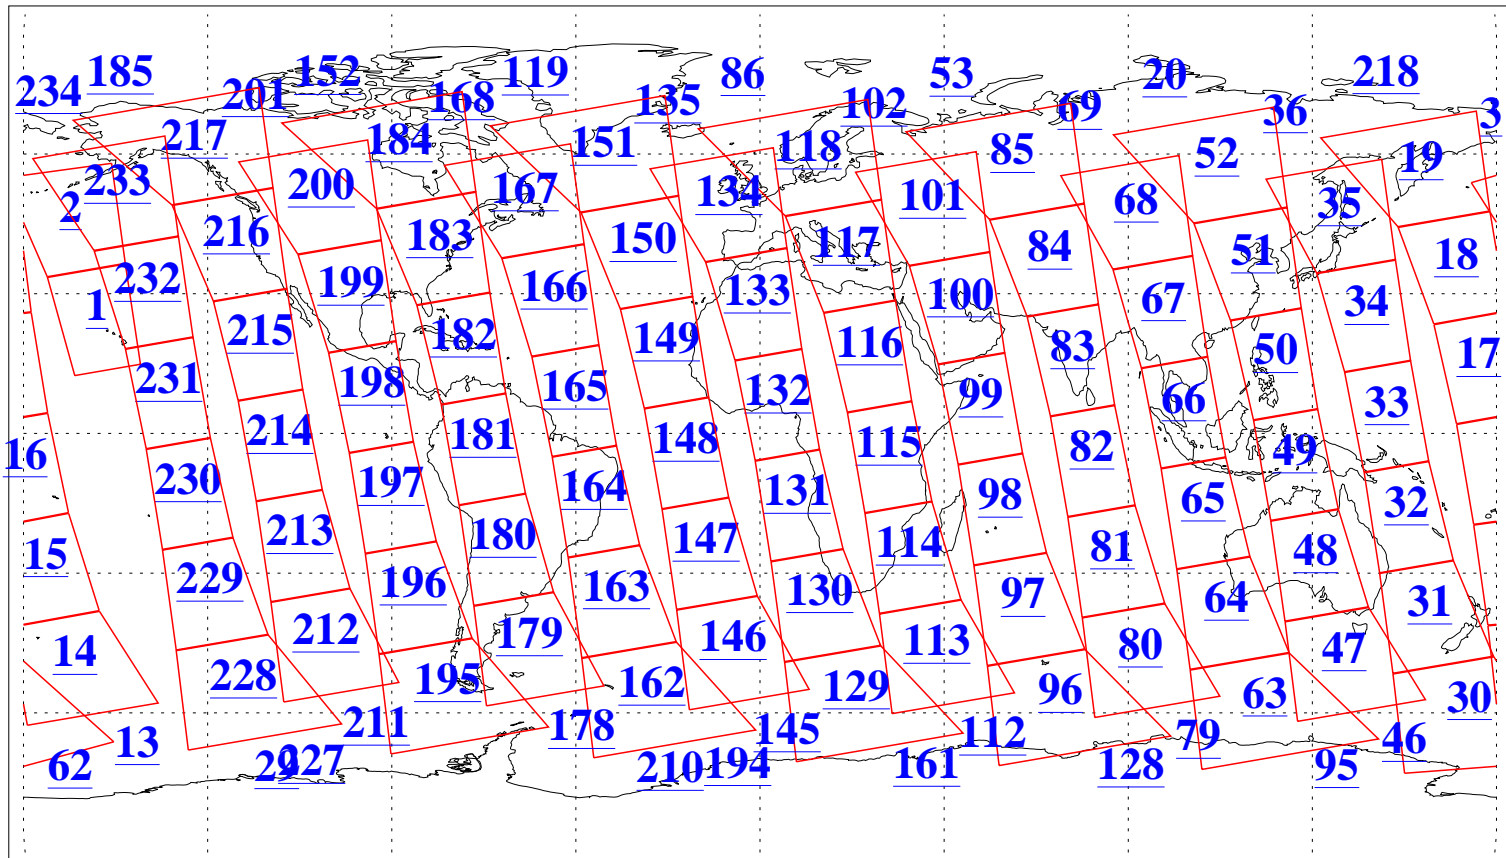

L1B Availability  
AMSU Granules: 240  
HSB Granules: 0  
AIRS Granules: 240

30 Oct 2018  
DoY 303  
Aqua Day 6023  
Granules: 1 to 120

Granules: 121 to 240

Legend: AMSU Available, HSB Available, AIRS Available

L1B Availability  
AMSU Granules: 240  
HSB Granules: 0  
AIRS Granules: 240

30 Oct 2018  
DoY 303  
Aqua Day 6023

Ascending Granules

Descending Granules

Legend: AMSU Available, HSB Available, AIRS Available

L1B Availability  
 AMSU Granules: 240  
 HSB Granules: 0  
 AIRS Granules: 240

30 Oct 2018  
 DoY 303  
 Aqua Day 6023

Northern Hemisphere Granules

Southern Hemisphere Granules

Legend: AMSU Available, HSB Available, AIRS Available