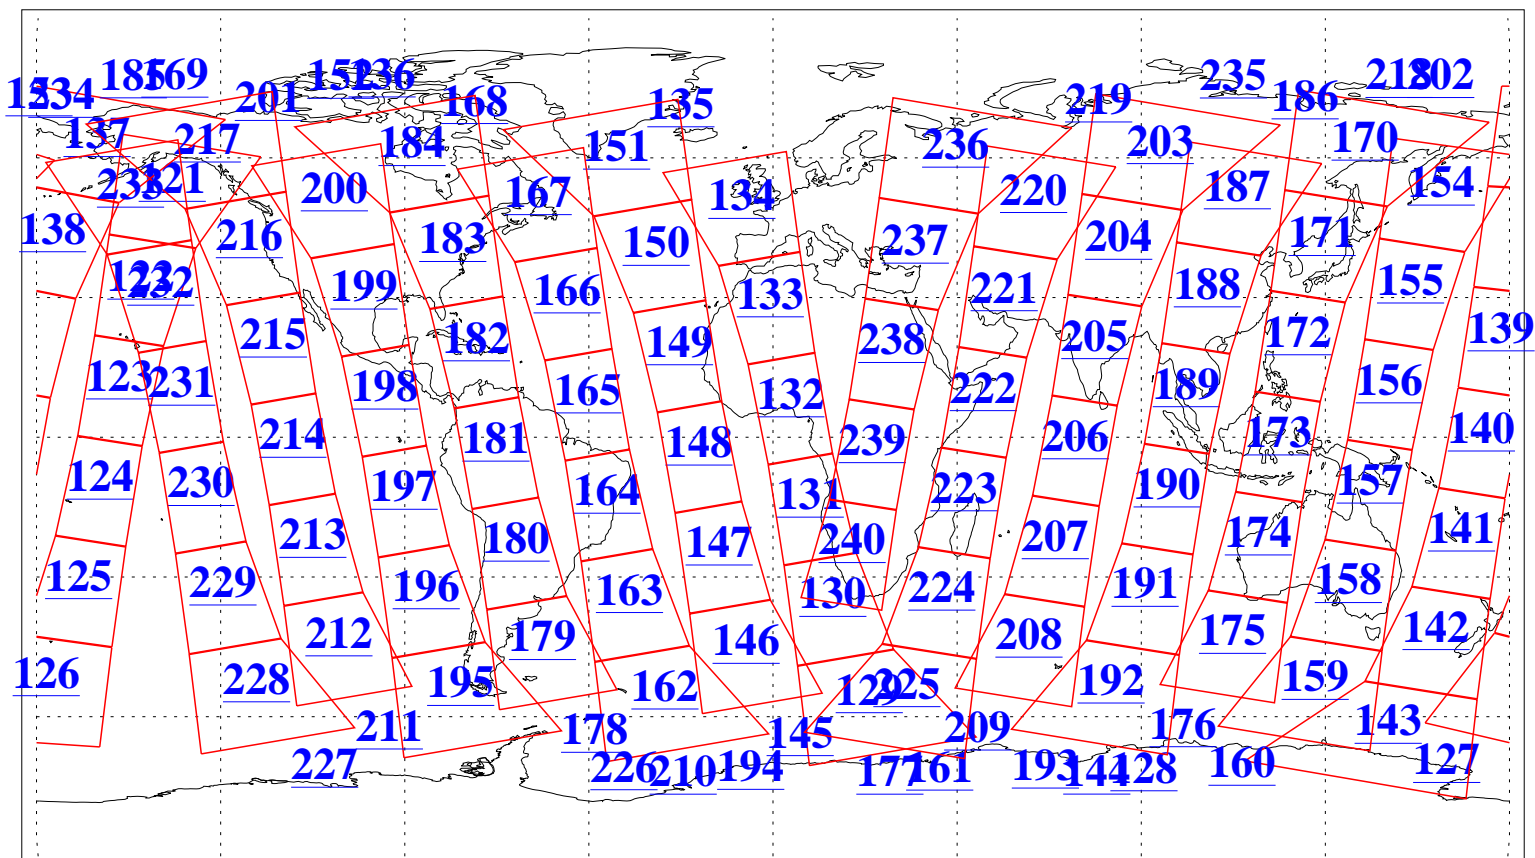

L1B Availability  
AMSU Granules: 240  
HSB Granules: 0  
AIRS Granules: 240

30 Oct 2018  
DoY 303  
Aqua Day 6023  
Granules: 1 to 120

Granules: 121 to 240

Legend: AMSU Available, HSB Available, AIRS Available

L1B Availability  
AMSU Granules: 240  
HSB Granules: 0  
AIRS Granules: 240

30 Oct 2018  
DoY 303  
Aqua Day 6023

Ascending Granules

Descending Granules

Legend: AMSU Available, HSB Available, AIRS Available

L1B Availability  
 AMSU Granules: 240  
 HSB Granules: 0  
 AIRS Granules: 240

30 Oct 2018  
 DoY 303  
 Aqua Day 6023

Northern Hemisphere Granules

Southern Hemisphere Granules

Legend: AMSU Available, HSB Available, AIRS Available