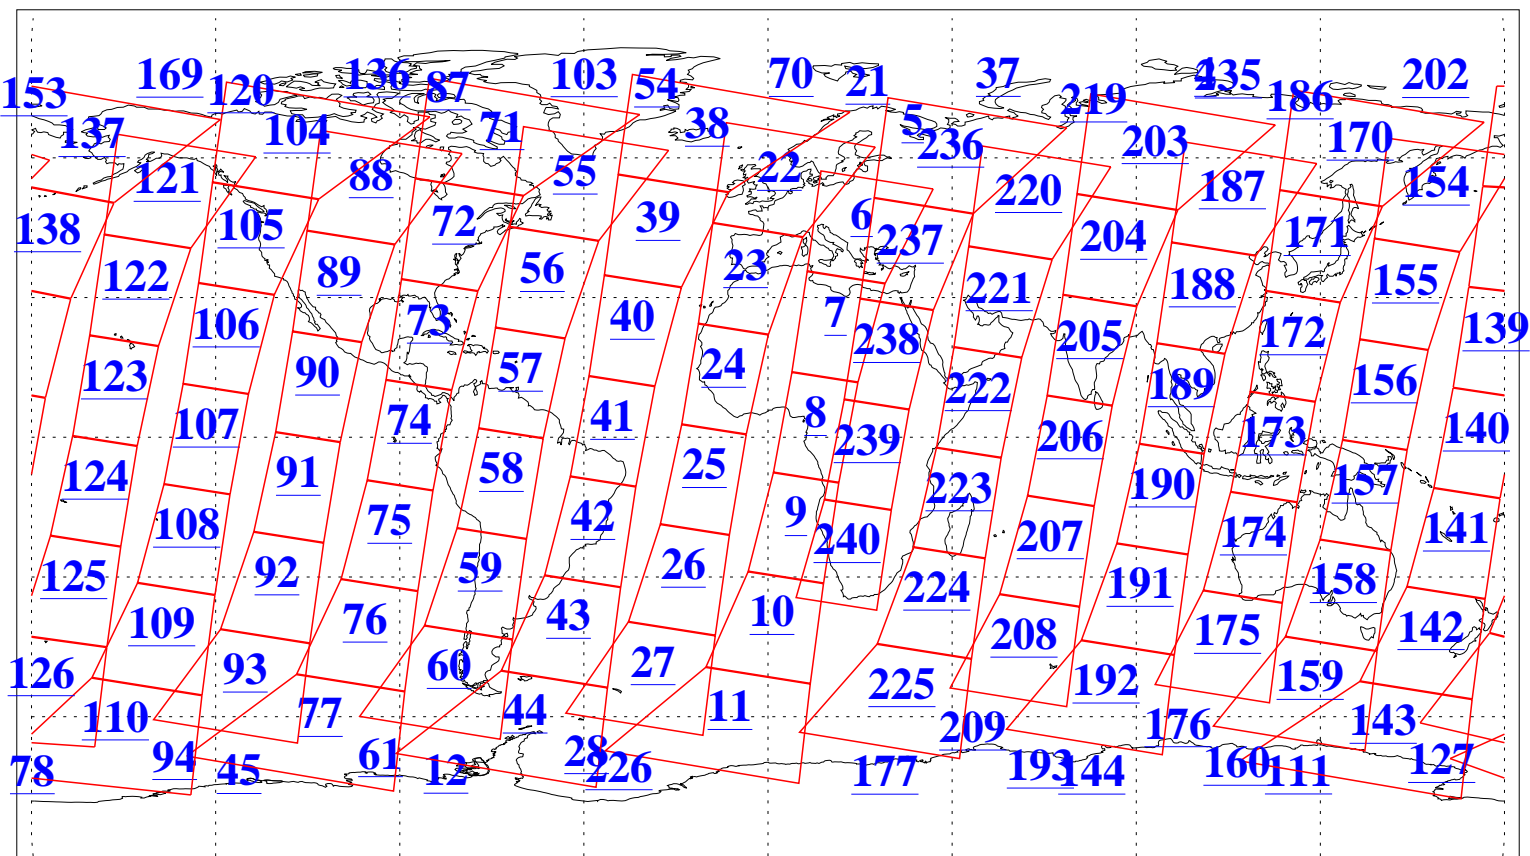

L1B Availability  
AMSU Granules: 240  
HSB Granules: 0  
AIRS Granules: 240

30 Oct 2018  
DoY 303  
Aqua Day 6023  
Granules: 1 to 120

Granules: 121 to 240

Legend: AMSU Available, HSB Available, AIRS Available

L1B Availability  
AMSU Granules: 240  
HSB Granules: 0  
AIRS Granules: 240

30 Oct 2018  
DoY 303  
Aqua Day 6023

Ascending Granules

Descending Granules

Legend: AMSU Available, HSB Available, AIRS Available