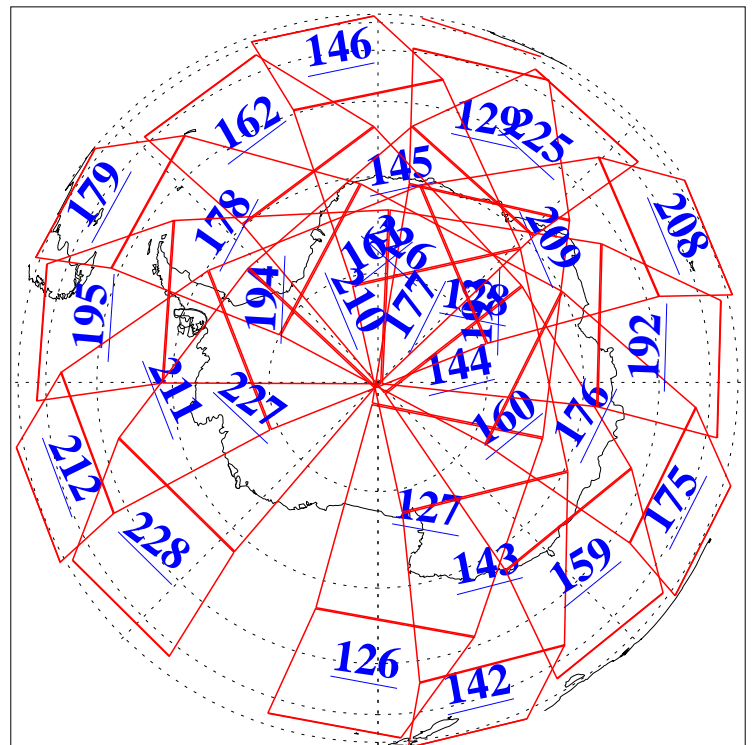

L1B Availability  
AMSU Granules: 240  
HSB Granules: 0  
AIRS Granules: 240

30 Oct 2018  
DoY 303  
Aqua Day 6023  
Granules: 1 to 120

Granules: 121 to 240

Legend: AMSU Available, HSB Available, AIRS Available

L1B Availability  
AMSU Granules: 240  
HSB Granules: 0  
AIRS Granules: 240

30 Oct 2018  
DoY 303  
Aqua Day 6023

Ascending Granules

Descending Granules

Legend: AMSU Available, HSB Available, AIRS Available

L1B Availability  
 AMSU Granules: 240  
 HSB Granules: 0  
 AIRS Granules: 240

30 Oct 2018  
 DoY 303  
 Aqua Day 6023

Northern Hemisphere Granules

Southern Hemisphere Granules

Legend: AMSU Available, HSB Available, AIRS Available