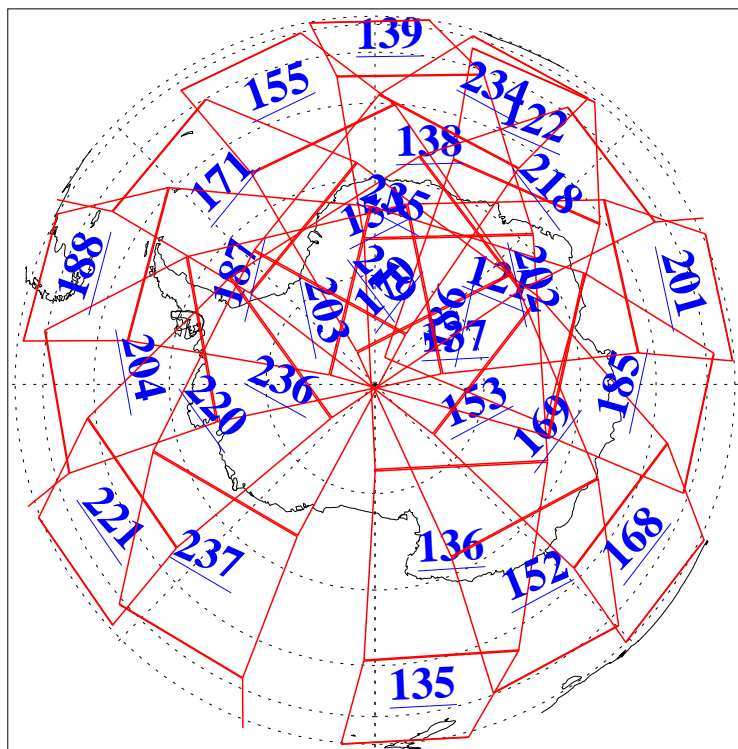

L1B Availability
AMSU Granules: 240
HSB Granules: 0
AIRS Granules: 240

29 Oct 2018
DoY 302
Aqua Day 6022
Granules: 1 to 120

Granules: 121 to 240

Legend: AMSU Available, HSB Available, AIRS Available

L1B Availability
AMSU Granules: 240
HSB Granules: 0
AIRS Granules: 240

29 Oct 2018
DoY 302
Aqua Day 6022
Ascending Granules

Descending Granules

Legend: AMSU Available, HSB Available, AIRS Available

L1B Availability
 AMSU Granules: 240
 HSB Granules: 0
 AIRS Granules: 240

29 Oct 2018
 DoY 302
 Aqua Day 6022

Northern Hemisphere Granules

Southern Hemisphere Granules

Legend: AMSU Available, HSB Available, AIRS Available