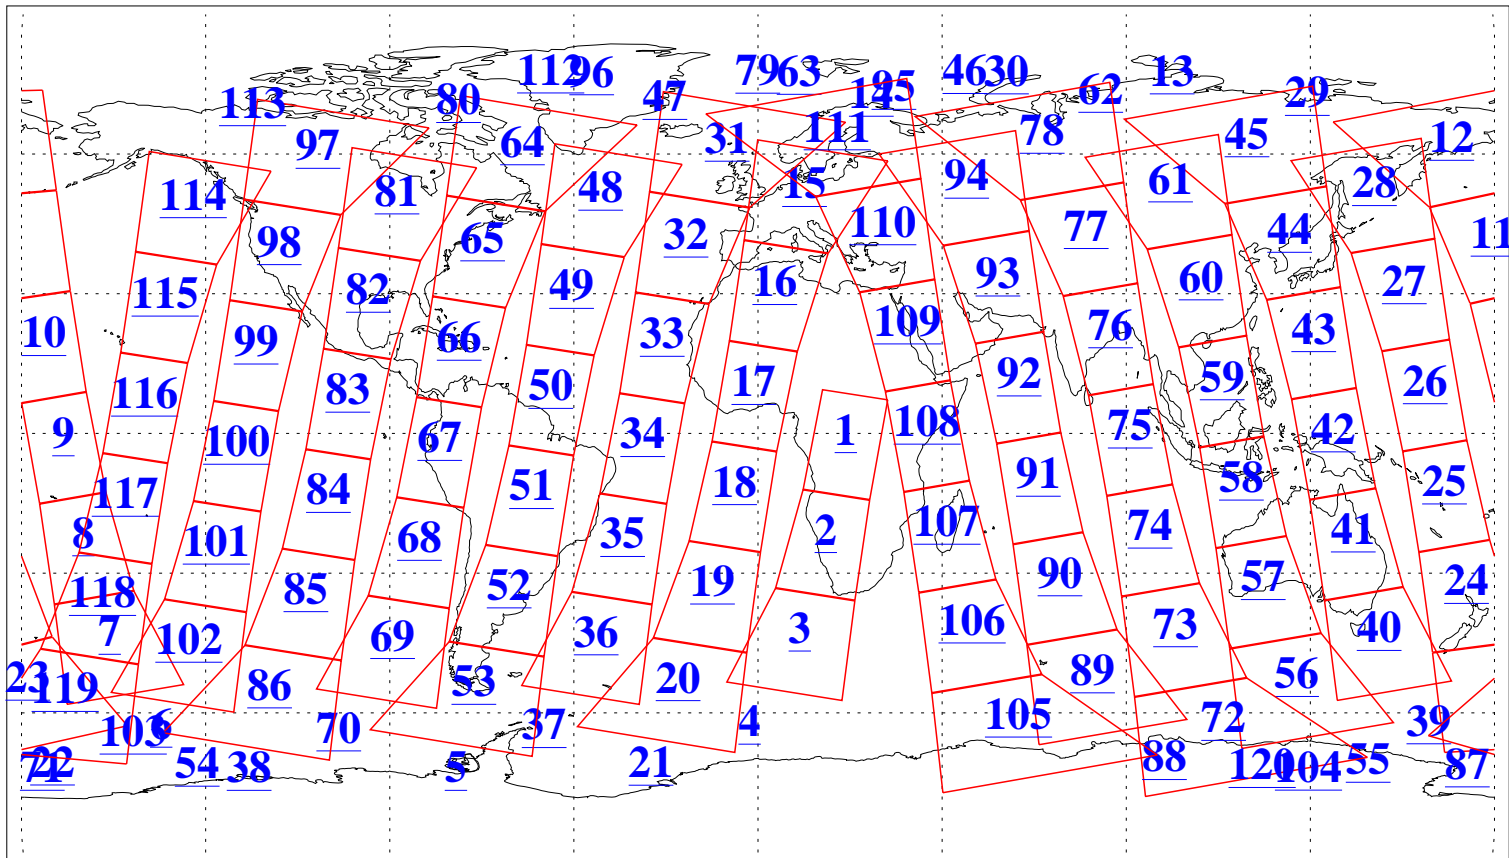

L1B Availability
AMSU Granules: 240
HSB Granules: 0
AIRS Granules: 240

29 Oct 2018
DoY 302
Aqua Day 6022
Granules: 1 to 120

Granules: 121 to 240

Legend: AMSU Available, HSB Available, AIRS Available

L1B Availability
AMSU Granules: 240
HSB Granules: 0
AIRS Granules: 240

29 Oct 2018
DoY 302
Aqua Day 6022
Ascending Granules

Descending Granules

Legend: AMSU Available, HSB Available, AIRS Available

L1B Availability
 AMSU Granules: 240
 HSB Granules: 0
 AIRS Granules: 240

29 Oct 2018
 DoY 302
 Aqua Day 6022

Northern Hemisphere Granules

Southern Hemisphere Granules

Legend: AMSU Available, HSB Available, AIRS Available