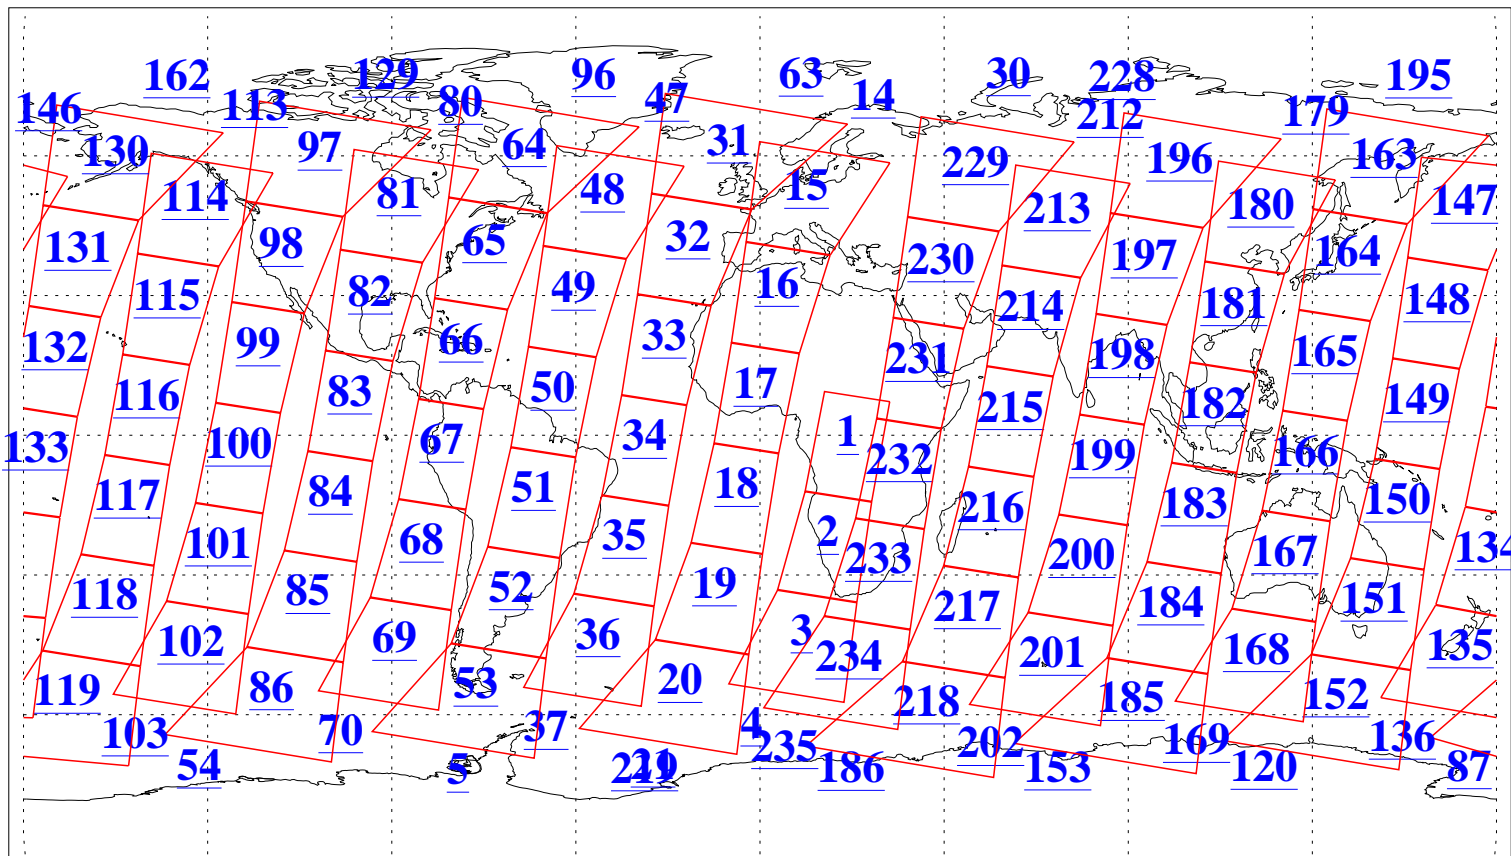

L1B Availability
AMSU Granules: 240
HSB Granules: 0
AIRS Granules: 240

29 Oct 2018
DoY 302
Aqua Day 6022
Granules: 1 to 120

Granules: 121 to 240

Legend: AMSU Available, HSB Available, AIRS Available

L1B Availability
AMSU Granules: 240
HSB Granules: 0
AIRS Granules: 240

29 Oct 2018
DoY 302
Aqua Day 6022
Ascending Granules

Descending Granules

Legend: AMSU Available, HSB Available, AIRS Available

L1B Availability
 AMSU Granules: 240
 HSB Granules: 0
 AIRS Granules: 240

29 Oct 2018
 DoY 302
 Aqua Day 6022

Northern Hemisphere Granules

Southern Hemisphere Granules

Legend: AMSU Available, HSB Available, AIRS Available