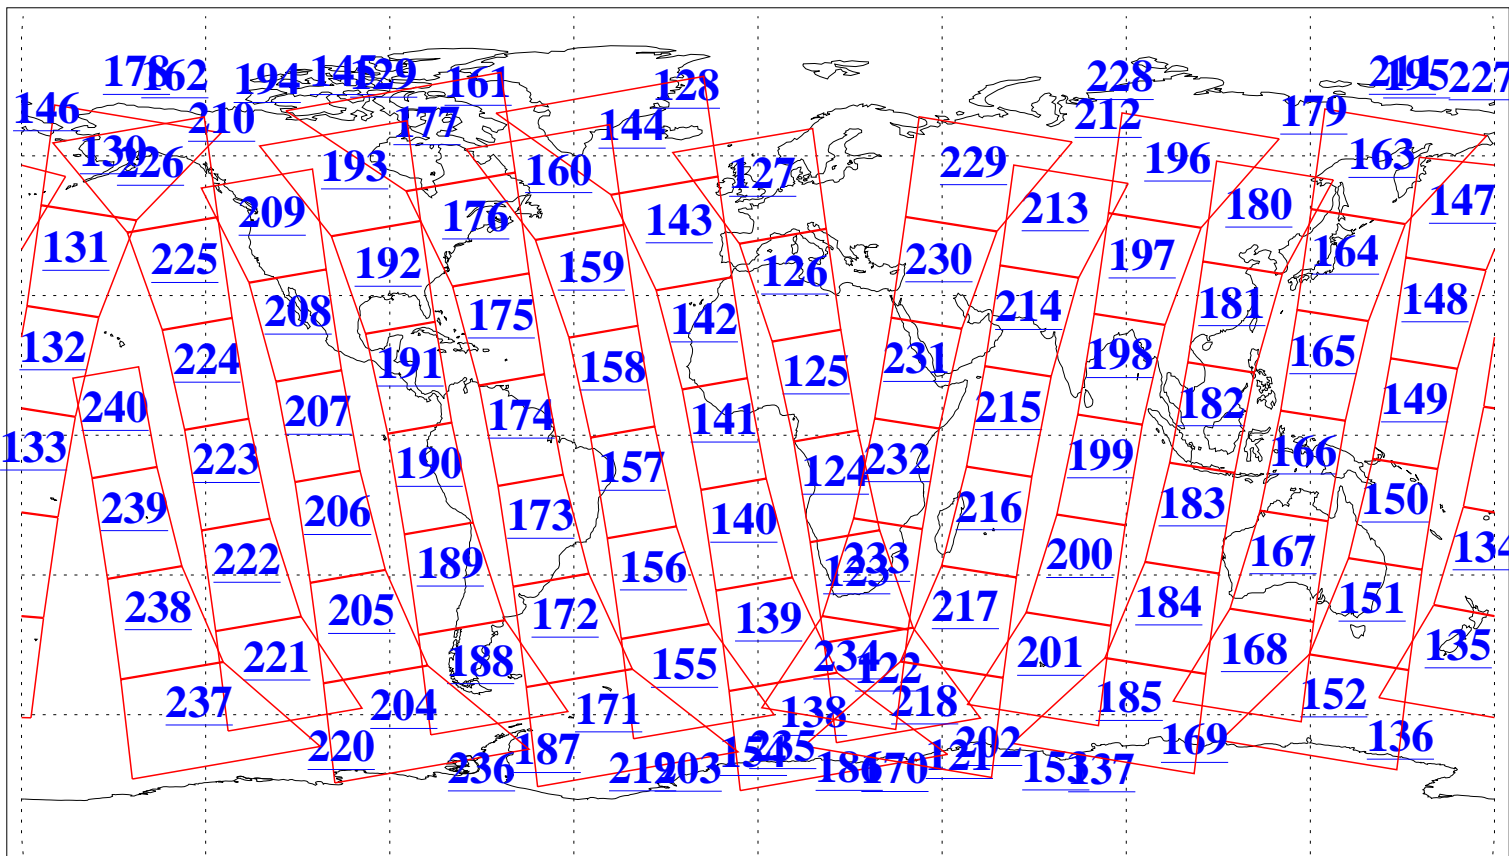

L1B Availability
AMSU Granules: 240
HSB Granules: 0
AIRS Granules: 240

29 Oct 2018
DoY 302
Aqua Day 6022
Granules: 1 to 120

Granules: 121 to 240

Legend: AMSU Available, HSB Available, AIRS Available

L1B Availability
AMSU Granules: 240
HSB Granules: 0
AIRS Granules: 240

29 Oct 2018
DoY 302
Aqua Day 6022
Ascending Granules

Descending Granules

Legend: AMSU Available, HSB Available, AIRS Available

L1B Availability
 AMSU Granules: 240
 HSB Granules: 0
 AIRS Granules: 240

29 Oct 2018
 DoY 302
 Aqua Day 6022

Northern Hemisphere Granules

Southern Hemisphere Granules

Legend: AMSU Available, HSB Available, AIRS Available