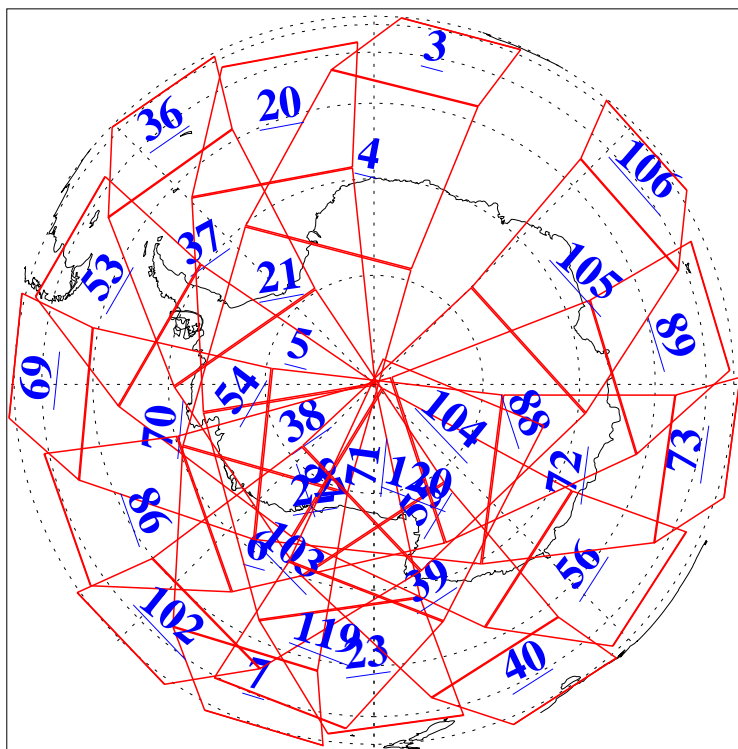

L1B Availability
AMSU Granules: 240
HSB Granules: 0
AIRS Granules: 240

29 Oct 2018
DoY 302
Aqua Day 6022
Granules: 1 to 120

Granules: 121 to 240

Legend: AMSU Available, HSB Available, AIRS Available

L1B Availability
AMSU Granules: 240
HSB Granules: 0
AIRS Granules: 240

29 Oct 2018
DoY 302
Aqua Day 6022
Ascending Granules

Descending Granules

Legend: AMSU Available, HSB Available, AIRS Available

L1B Availability
 AMSU Granules: 240
 HSB Granules: 0
 AIRS Granules: 240

29 Oct 2018
 DoY 302
 Aqua Day 6022

Northern Hemisphere Granules

Southern Hemisphere Granules

Legend: AMSU Available, HSB Available, AIRS Available