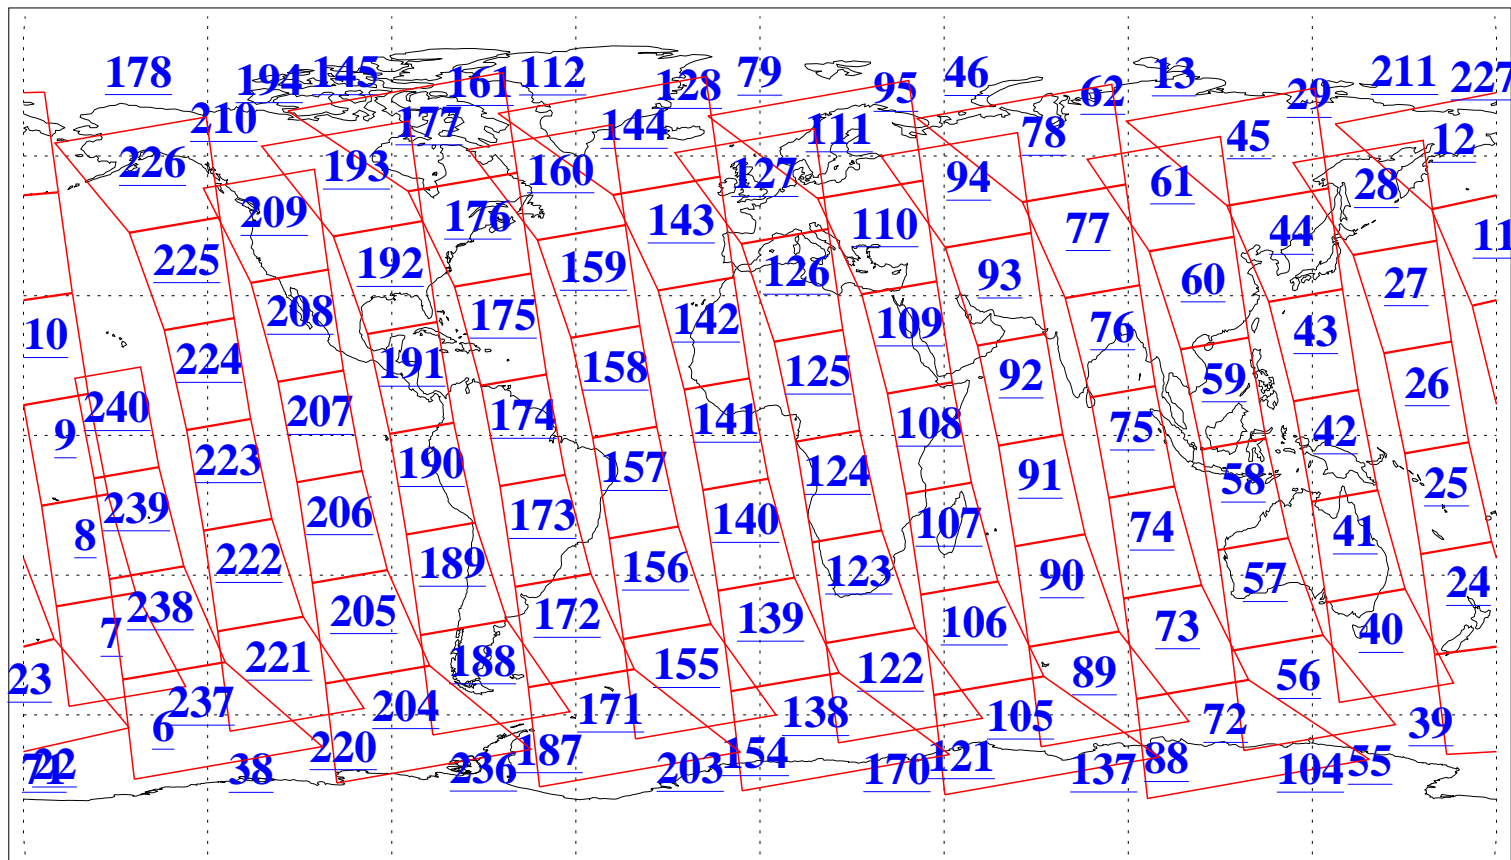

L1B Availability
AMSU Granules: 240
HSB Granules: 0
AIRS Granules: 240

29 Oct 2018
DoY 302
Aqua Day 6022
Granules: 1 to 120

Granules: 121 to 240

Legend: AMSU Available, HSB Available, AIRS Available

L1B Availability
AMSU Granules: 240
HSB Granules: 0
AIRS Granules: 240

29 Oct 2018
DoY 302
Aqua Day 6022
Ascending Granules

Descending Granules

Legend: AMSU Available, HSB Available, AIRS Available

L1B Availability
 AMSU Granules: 240
 HSB Granules: 0
 AIRS Granules: 240

29 Oct 2018
 DoY 302
 Aqua Day 6022

Northern Hemisphere Granules

Southern Hemisphere Granules

Legend: AMSU Available, HSB Available, AIRS Available