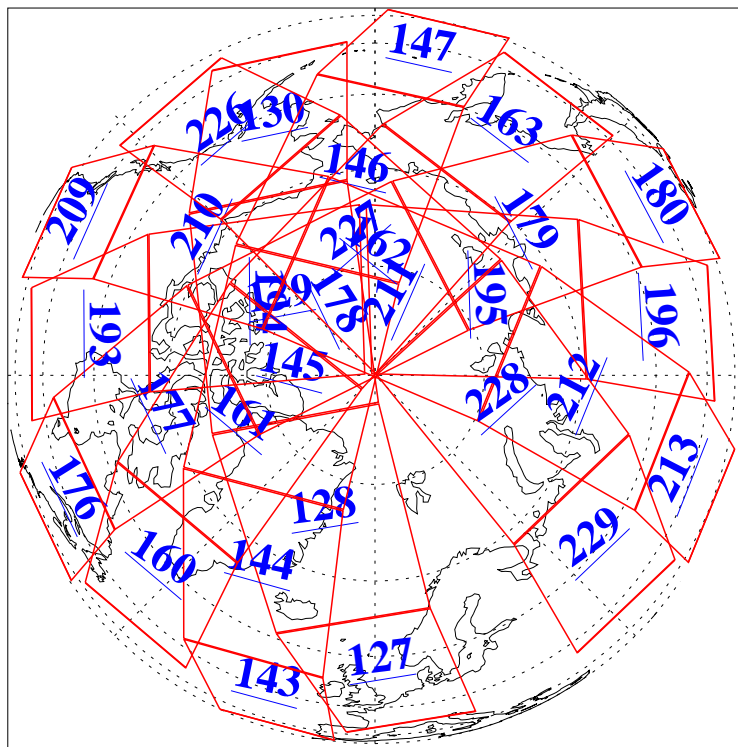

L1B Availability
AMSU Granules: 240
HSB Granules: 0
AIRS Granules: 240

29 Oct 2018
DoY 302
Aqua Day 6022
Granules: 1 to 120

Granules: 121 to 240

Legend: AMSU Available, HSB Available, AIRS Available

L1B Availability
AMSU Granules: 240
HSB Granules: 0
AIRS Granules: 240

29 Oct 2018
DoY 302
Aqua Day 6022
Ascending Granules

Descending Granules

Legend: AMSU Available, HSB Available, AIRS Available

L1B Availability
 AMSU Granules: 240
 HSB Granules: 0
 AIRS Granules: 240

29 Oct 2018
 DoY 302
 Aqua Day 6022

Northern Hemisphere Granules

Southern Hemisphere Granules

Legend: AMSU Available, HSB Available, AIRS Available