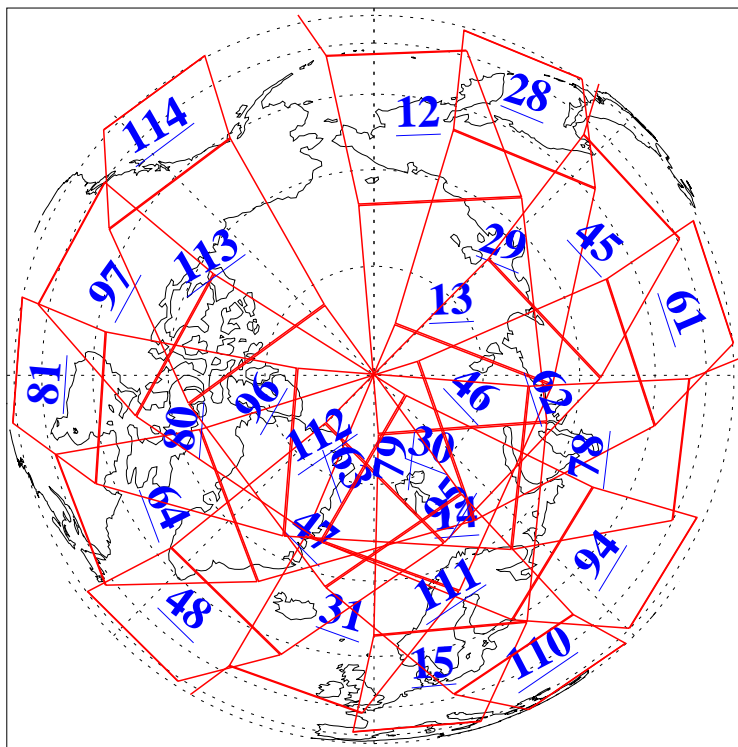

L1B Availability
AMSU Granules: 240
HSB Granules: 0
AIRS Granules: 240

29 Oct 2018
DoY 302
Aqua Day 6022
Granules: 1 to 120

Granules: 121 to 240

Legend: AMSU Available, HSB Available, AIRS Available

L1B Availability
AMSU Granules: 240
HSB Granules: 0
AIRS Granules: 240

29 Oct 2018
DoY 302
Aqua Day 6022
Ascending Granules

Descending Granules

Legend: AMSU Available, HSB Available, AIRS Available

L1B Availability
 AMSU Granules: 240
 HSB Granules: 0
 AIRS Granules: 240

29 Oct 2018
 DoY 302
 Aqua Day 6022

Northern Hemisphere Granules

Southern Hemisphere Granules

Legend: AMSU Available, HSB Available, AIRS Available