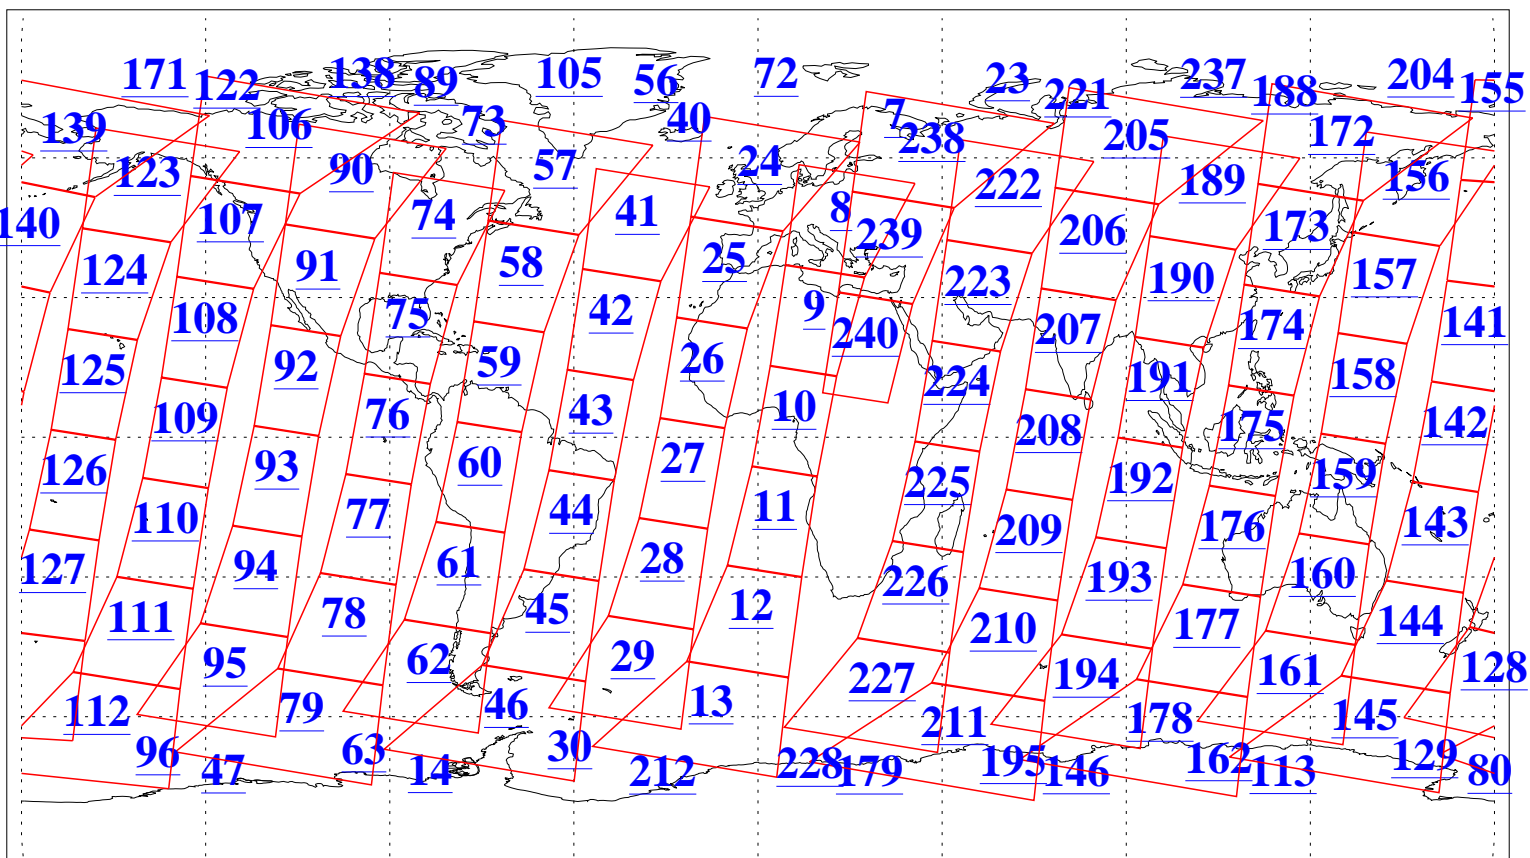

L1B Availability
AMSU Granules: 240
HSB Granules: 0
AIRS Granules: 240

28 Oct 2018
DoY 301
Aqua Day 6021
Granules: 1 to 120

Granules: 121 to 240

Legend: AMSU Available, HSB Available, AIRS Available

L1B Availability
AMSU Granules: 240
HSB Granules: 0
AIRS Granules: 240

28 Oct 2018
DoY 301
Aqua Day 6021
Ascending Granules

Descending Granules

Legend: AMSU Available, HSB Available, AIRS Available