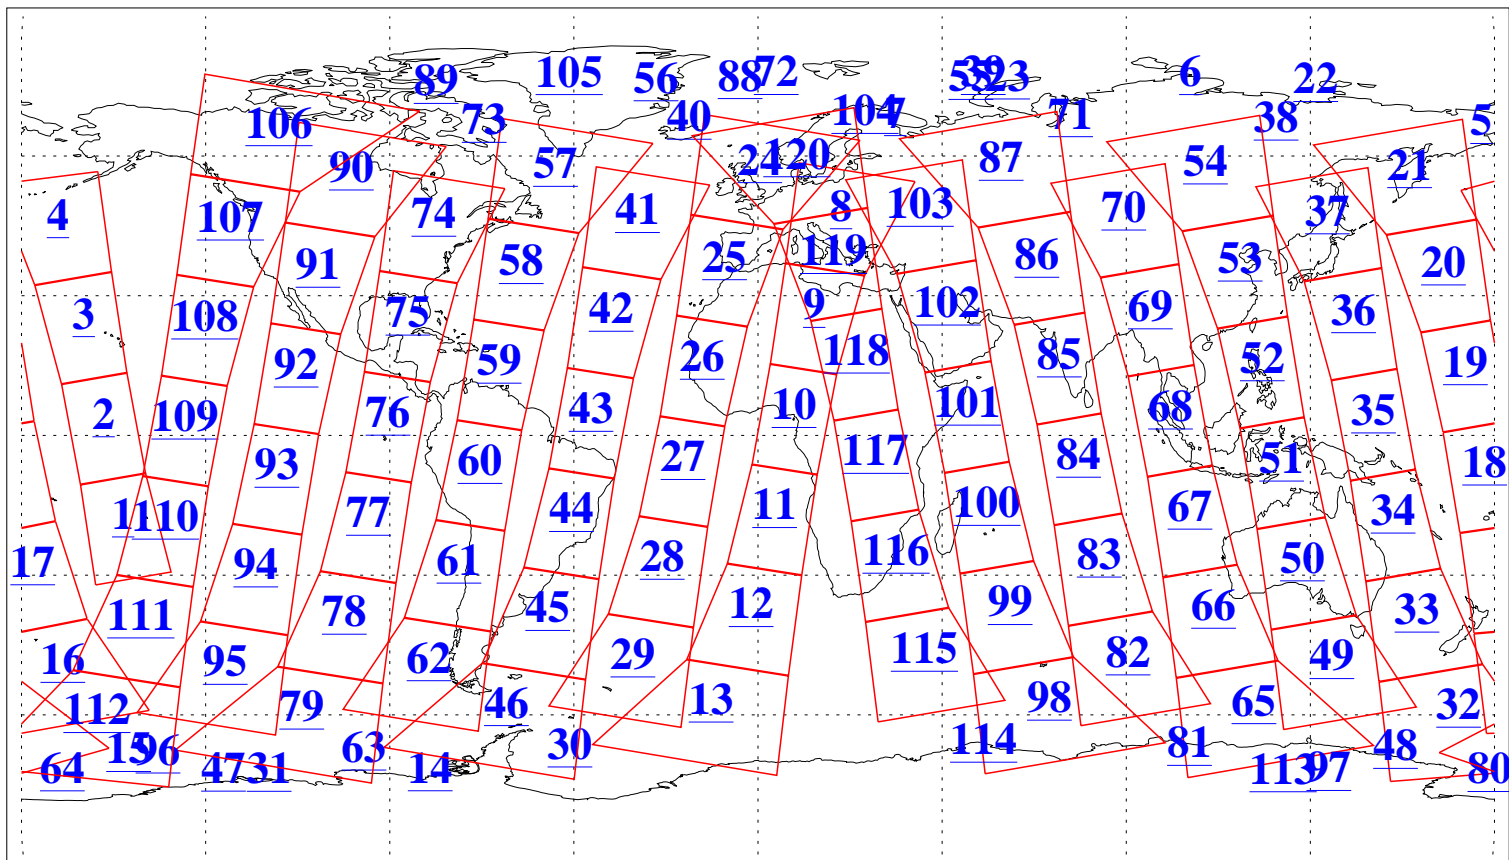

L1B Availability
AMSU Granules: 240
HSB Granules: 0
AIRS Granules: 240

28 Oct 2018
DoY 301
Aqua Day 6021
Granules: 1 to 120

Granules: 121 to 240

Legend: AMSU Available, HSB Available, AIRS Available

L1B Availability
AMSU Granules: 240
HSB Granules: 0
AIRS Granules: 240

28 Oct 2018
DoY 301
Aqua Day 6021
Ascending Granules

Descending Granules

Legend: AMSU Available, HSB Available, AIRS Available