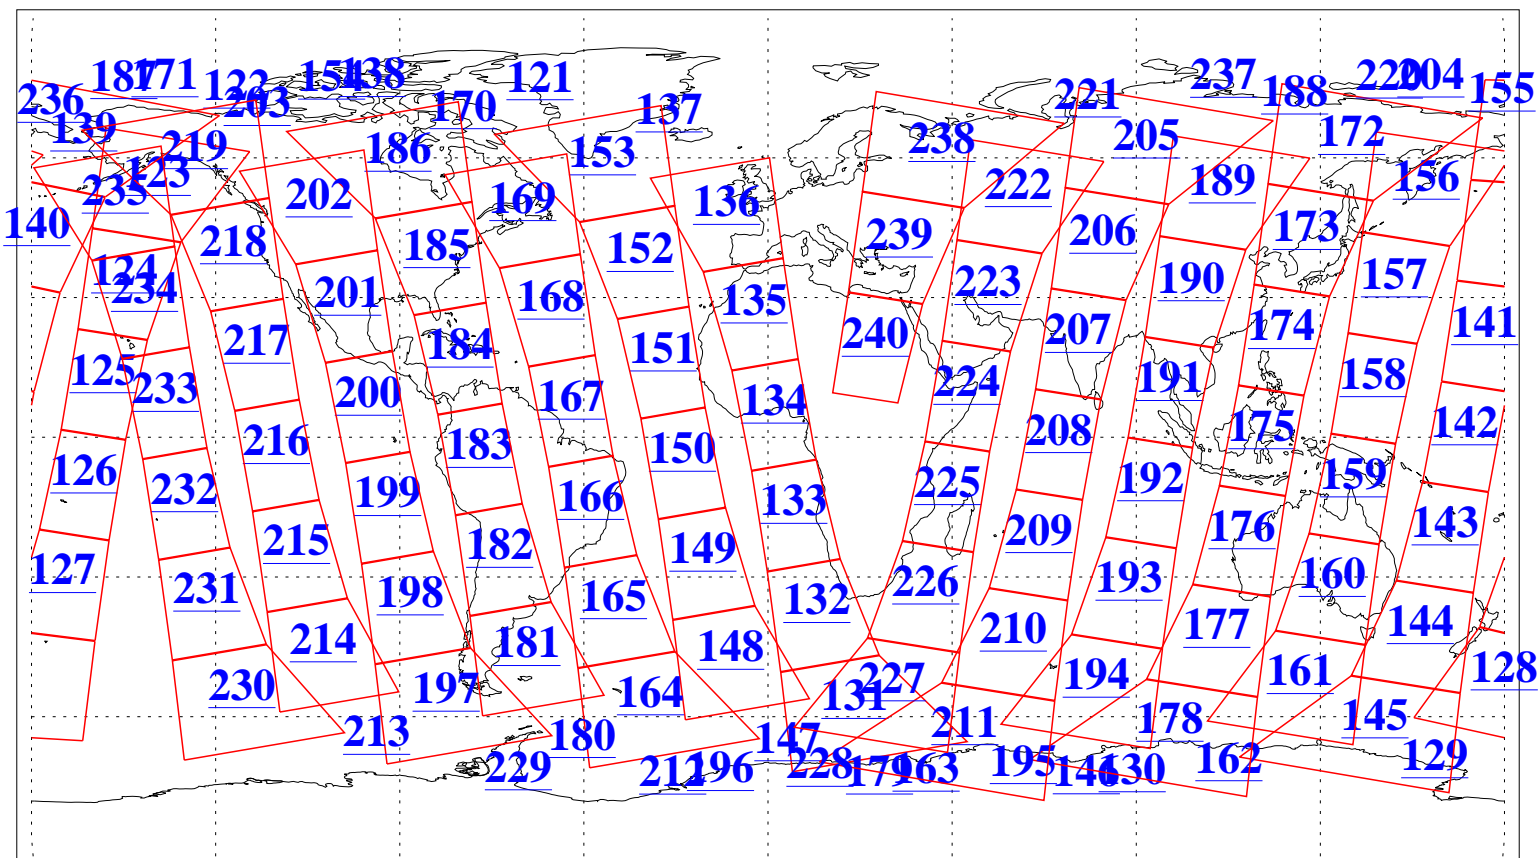

L1B Availability
AMSU Granules: 240
HSB Granules: 0
AIRS Granules: 240

28 Oct 2018
DoY 301
Aqua Day 6021
Granules: 1 to 120

Granules: 121 to 240

Legend: AMSU Available, HSB Available, AIRS Available

L1B Availability
AMSU Granules: 240
HSB Granules: 0
AIRS Granules: 240

28 Oct 2018
DoY 301
Aqua Day 6021
Ascending Granules

Descending Granules

Legend: AMSU Available, HSB Available, AIRS Available