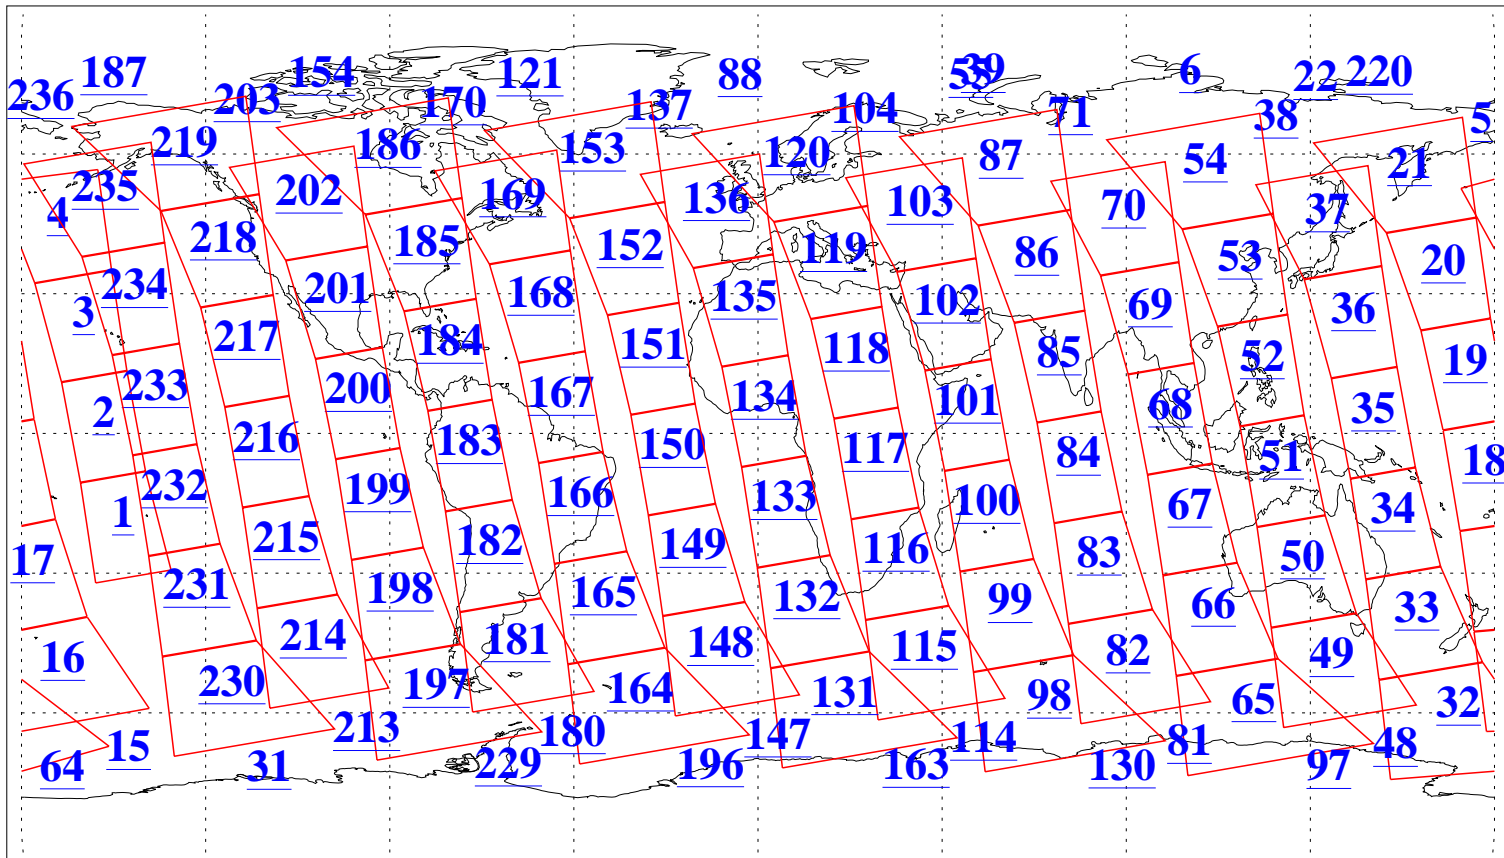

L1B Availability
AMSU Granules: 240
HSB Granules: 0
AIRS Granules: 240

28 Oct 2018
DoY 301
Aqua Day 6021
Granules: 1 to 120

Granules: 121 to 240

Legend: AMSU Available, HSB Available, AIRS Available

L1B Availability
AMSU Granules: 240
HSB Granules: 0
AIRS Granules: 240

28 Oct 2018
DoY 301
Aqua Day 6021
Ascending Granules

Descending Granules

Legend: AMSU Available, HSB Available, AIRS Available