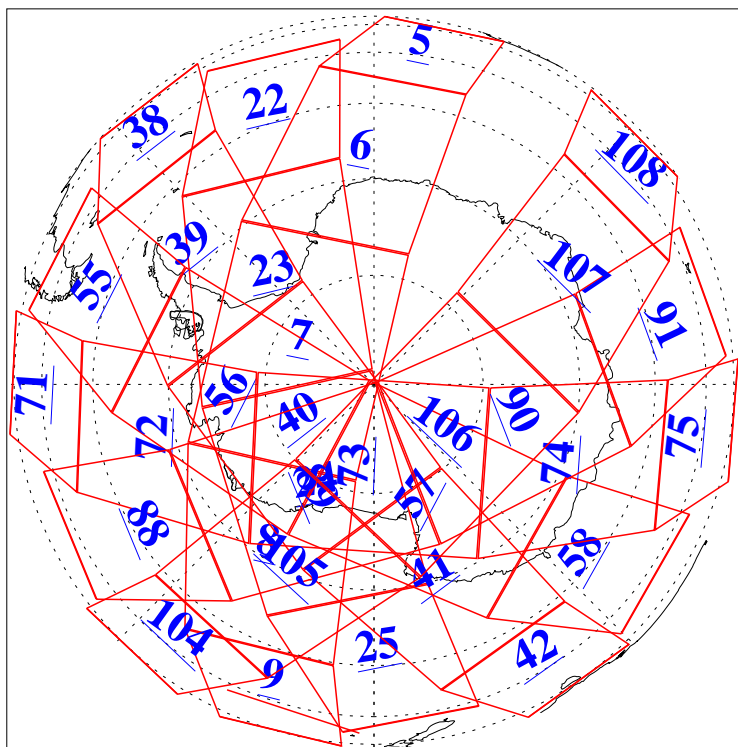

L1B Availability
AMSU Granules: 240
HSB Granules: 0
AIRS Granules: 240

27 Oct 2018
DoY 300
Aqua Day 6020
Granules: 1 to 120

Granules: 121 to 240

Legend: AMSU Available, HSB Available, AIRS Available

L1B Availability
AMSU Granules: 240
HSB Granules: 0
AIRS Granules: 240

27 Oct 2018
DoY 300
Aqua Day 6020

Ascending Granules

Descending Granules

Legend: AMSU Available, HSB Available, AIRS Available

L1B Availability
 AMSU Granules: 240
 HSB Granules: 0
 AIRS Granules: 240

27 Oct 2018
 DoY 300
 Aqua Day 6020

Northern Hemisphere Granules

Southern Hemisphere Granules

Legend: AMSU Available, HSB Available, AIRS Available