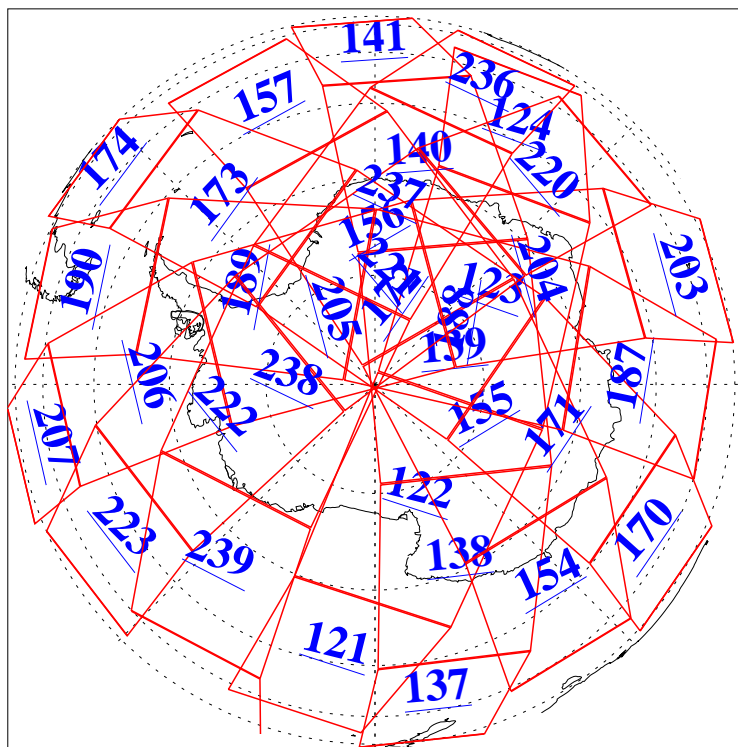

L1B Availability
AMSU Granules: 240
HSB Granules: 0
AIRS Granules: 240

27 Oct 2018
DoY 300
Aqua Day 6020
Granules: 1 to 120

Granules: 121 to 240

Legend: AMSU Available, HSB Available, AIRS Available

L1B Availability
AMSU Granules: 240
HSB Granules: 0
AIRS Granules: 240

27 Oct 2018
DoY 300
Aqua Day 6020

Ascending Granules

Descending Granules

Legend: AMSU Available, HSB Available, AIRS Available

L1B Availability
 AMSU Granules: 240
 HSB Granules: 0
 AIRS Granules: 240

27 Oct 2018
 DoY 300
 Aqua Day 6020

Northern Hemisphere Granules

Southern Hemisphere Granules

Legend: AMSU Available, HSB Available, AIRS Available