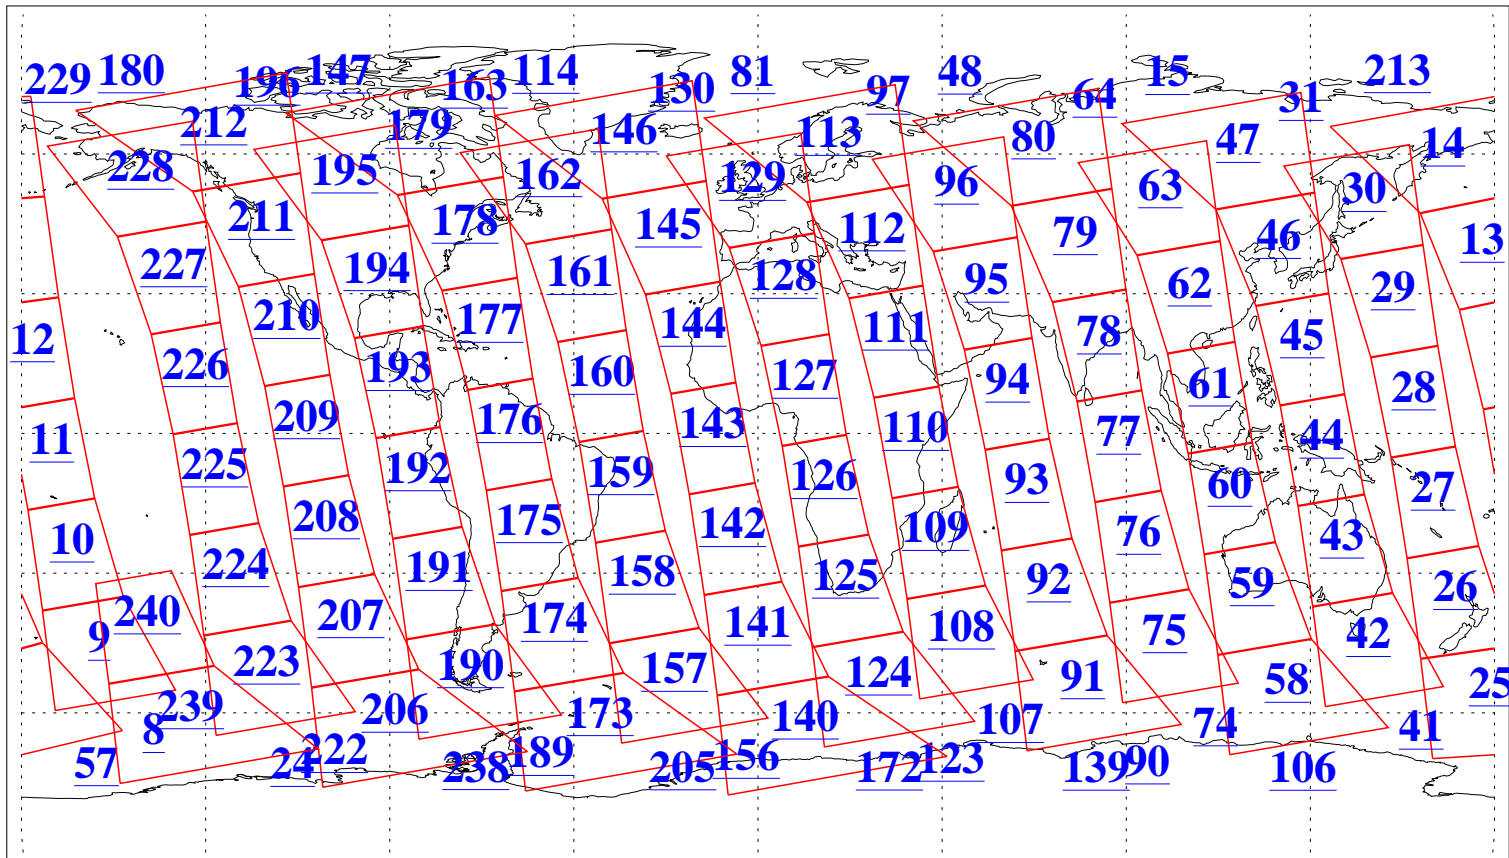

L1B Availability
AMSU Granules: 240
HSB Granules: 0
AIRS Granules: 240

27 Oct 2018
DoY 300
Aqua Day 6020
Granules: 1 to 120

Granules: 121 to 240

Legend: AMSU Available, HSB Available, AIRS Available

L1B Availability
AMSU Granules: 240
HSB Granules: 0
AIRS Granules: 240

27 Oct 2018
DoY 300
Aqua Day 6020

Ascending Granules

Descending Granules

Legend: AMSU Available, HSB Available, AIRS Available

L1B Availability
 AMSU Granules: 240
 HSB Granules: 0
 AIRS Granules: 240

27 Oct 2018
 DoY 300
 Aqua Day 6020

Northern Hemisphere Granules

Southern Hemisphere Granules

Legend: AMSU Available, HSB Available, AIRS Available