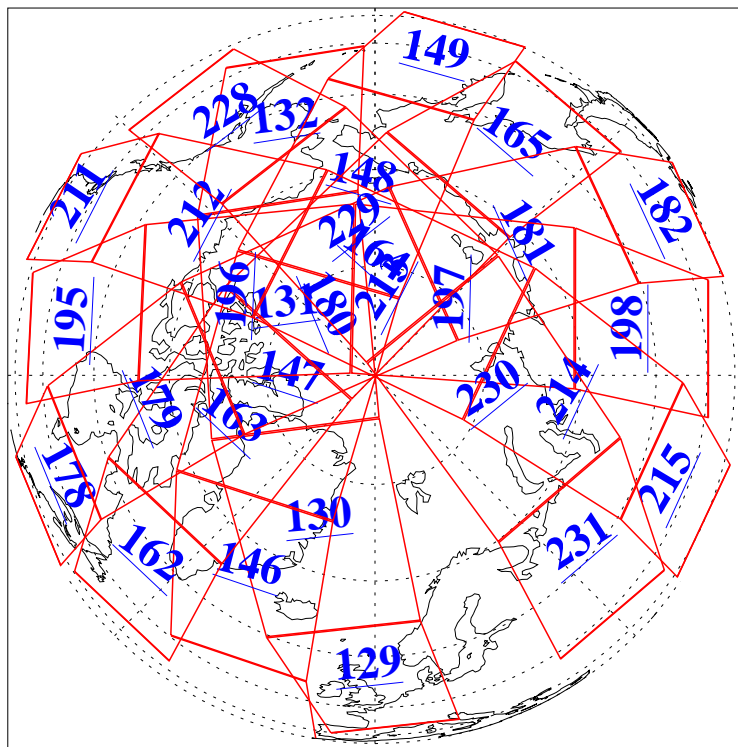

L1B Availability
AMSU Granules: 240
HSB Granules: 0
AIRS Granules: 240

27 Oct 2018
DoY 300
Aqua Day 6020
Granules: 1 to 120

Granules: 121 to 240

Legend: AMSU Available, HSB Available, AIRS Available

L1B Availability
AMSU Granules: 240
HSB Granules: 0
AIRS Granules: 240

27 Oct 2018
DoY 300
Aqua Day 6020

Ascending Granules

Descending Granules

Legend: AMSU Available, HSB Available, AIRS Available

L1B Availability
 AMSU Granules: 240
 HSB Granules: 0
 AIRS Granules: 240

27 Oct 2018
 DoY 300
 Aqua Day 6020

Northern Hemisphere Granules

Southern Hemisphere Granules

Legend: AMSU Available, HSB Available, AIRS Available