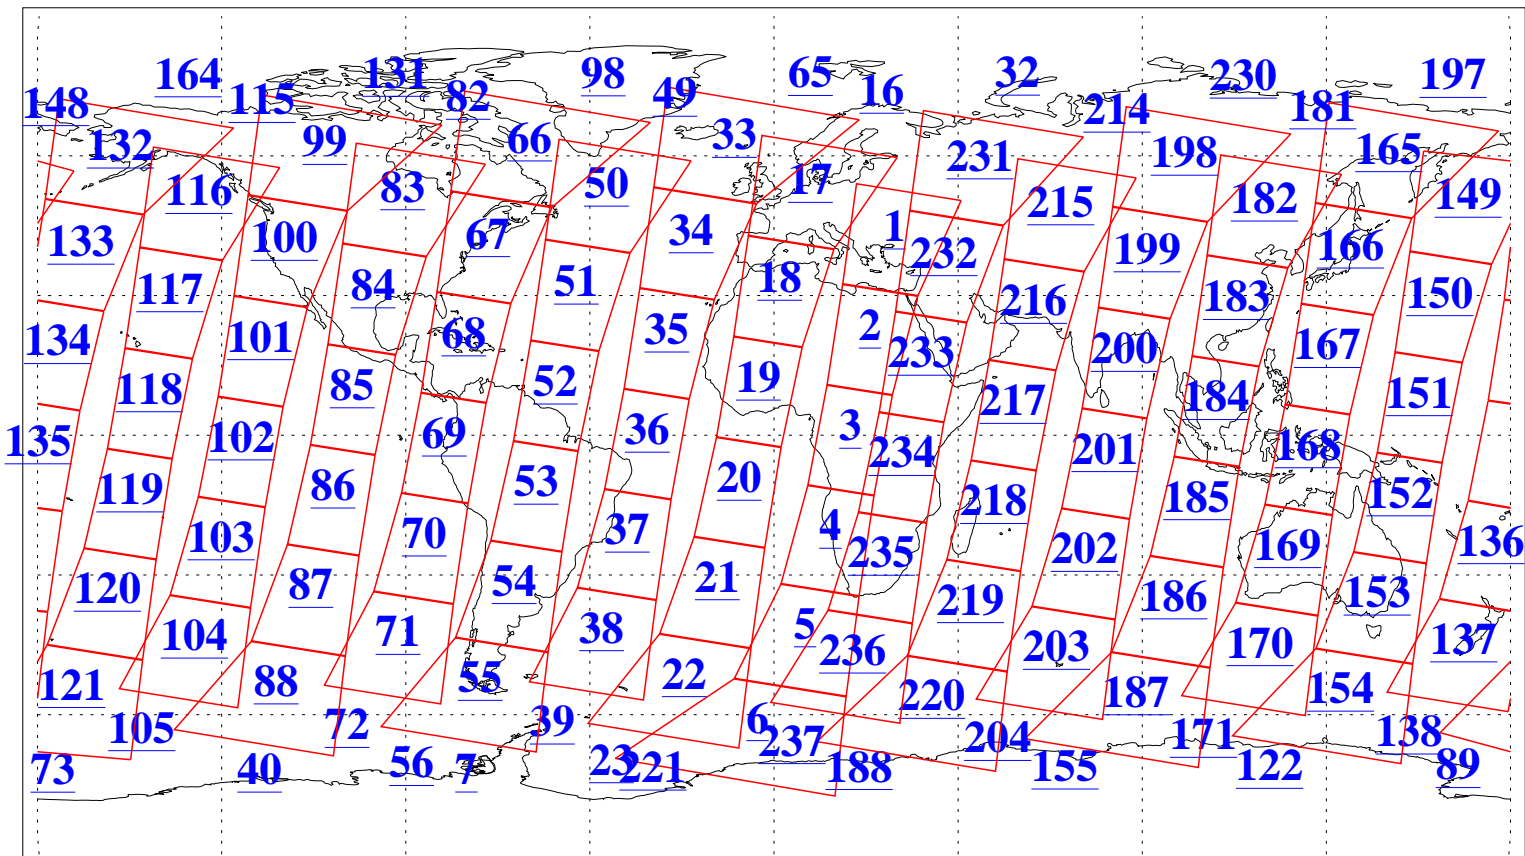

L1B Availability
AMSU Granules: 240
HSB Granules: 0
AIRS Granules: 240

27 Oct 2018
DoY 300
Aqua Day 6020
Granules: 1 to 120

Granules: 121 to 240

Legend: AMSU Available, HSB Available, AIRS Available

L1B Availability
AMSU Granules: 240
HSB Granules: 0
AIRS Granules: 240

27 Oct 2018
DoY 300
Aqua Day 6020

Ascending Granules

Descending Granules

Legend: AMSU Available, HSB Available, AIRS Available

L1B Availability
 AMSU Granules: 240
 HSB Granules: 0
 AIRS Granules: 240

27 Oct 2018
 DoY 300
 Aqua Day 6020

Northern Hemisphere Granules

Southern Hemisphere Granules

Legend: AMSU Available, HSB Available, AIRS Available