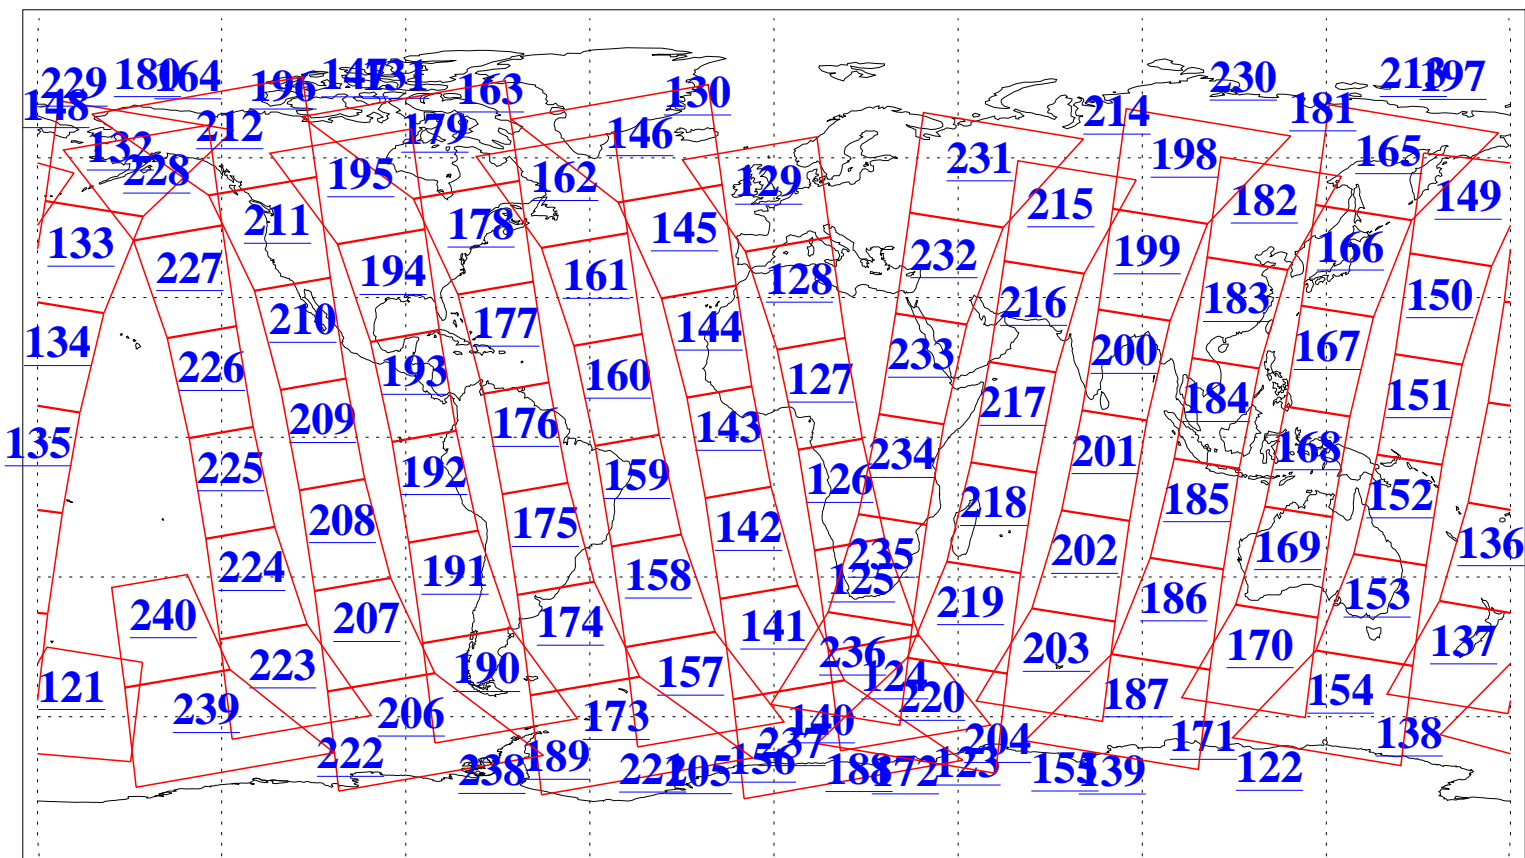

L1B Availability
AMSU Granules: 240
HSB Granules: 0
AIRS Granules: 240

27 Oct 2018
DoY 300
Aqua Day 6020
Granules: 1 to 120

Granules: 121 to 240

Legend: AMSU Available, HSB Available, AIRS Available

L1B Availability
AMSU Granules: 240
HSB Granules: 0
AIRS Granules: 240

27 Oct 2018
DoY 300
Aqua Day 6020

Ascending Granules

Descending Granules

Legend: AMSU Available, HSB Available, AIRS Available

L1B Availability
 AMSU Granules: 240
 HSB Granules: 0
 AIRS Granules: 240

27 Oct 2018
 DoY 300
 Aqua Day 6020

Northern Hemisphere Granules

Southern Hemisphere Granules

Legend: AMSU Available, HSB Available, AIRS Available