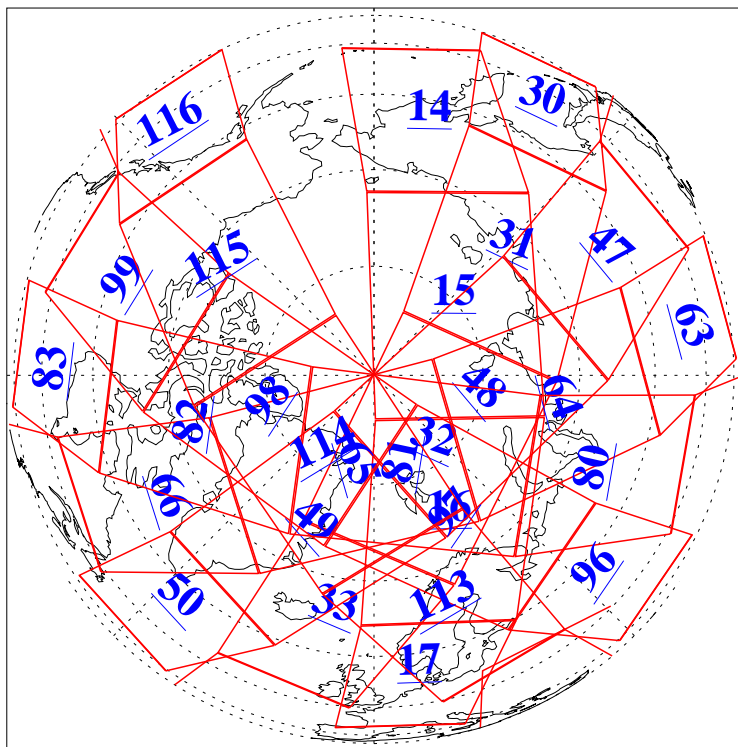

L1B Availability
AMSU Granules: 240
HSB Granules: 0
AIRS Granules: 240

27 Oct 2018
DoY 300
Aqua Day 6020
Granules: 1 to 120

Granules: 121 to 240

Legend: AMSU Available, HSB Available, AIRS Available

L1B Availability
AMSU Granules: 240
HSB Granules: 0
AIRS Granules: 240

27 Oct 2018
DoY 300
Aqua Day 6020

Ascending Granules

Descending Granules

Legend: AMSU Available, HSB Available, AIRS Available

L1B Availability
 AMSU Granules: 240
 HSB Granules: 0
 AIRS Granules: 240

27 Oct 2018
 DoY 300
 Aqua Day 6020

Northern Hemisphere Granules

Southern Hemisphere Granules

Legend: AMSU Available, HSB Available, AIRS Available