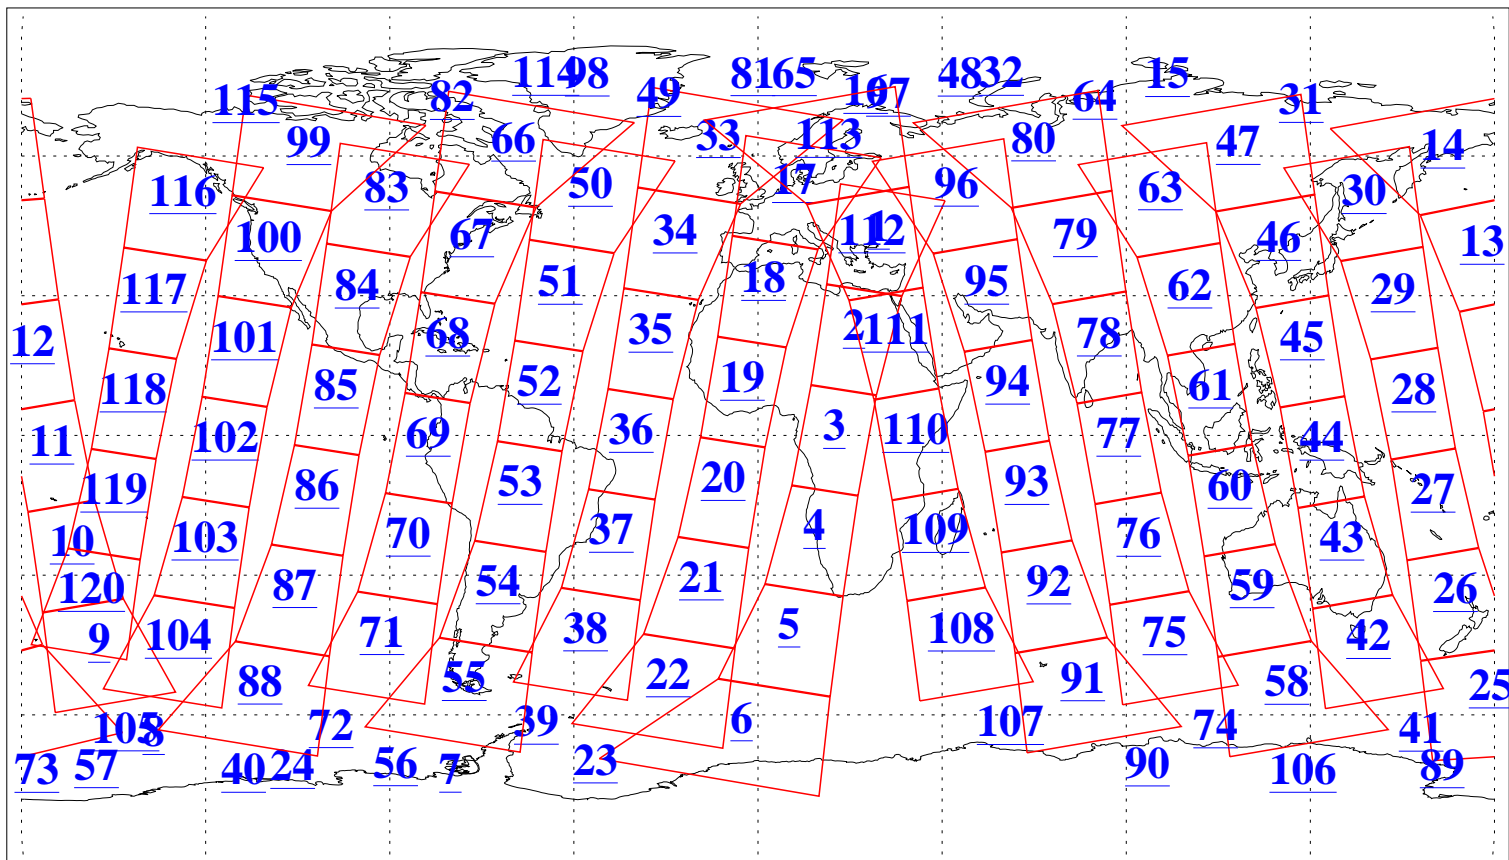

L1B Availability
AMSU Granules: 240
HSB Granules: 0
AIRS Granules: 240

27 Oct 2018
DoY 300
Aqua Day 6020
Granules: 1 to 120

Granules: 121 to 240

Legend: AMSU Available, HSB Available, AIRS Available

L1B Availability
AMSU Granules: 240
HSB Granules: 0
AIRS Granules: 240

27 Oct 2018
DoY 300
Aqua Day 6020

Ascending Granules

Descending Granules

Legend: AMSU Available, HSB Available, AIRS Available

L1B Availability
 AMSU Granules: 240
 HSB Granules: 0
 AIRS Granules: 240

27 Oct 2018
 DoY 300
 Aqua Day 6020

Northern Hemisphere Granules

Southern Hemisphere Granules

Legend: AMSU Available, HSB Available, AIRS Available