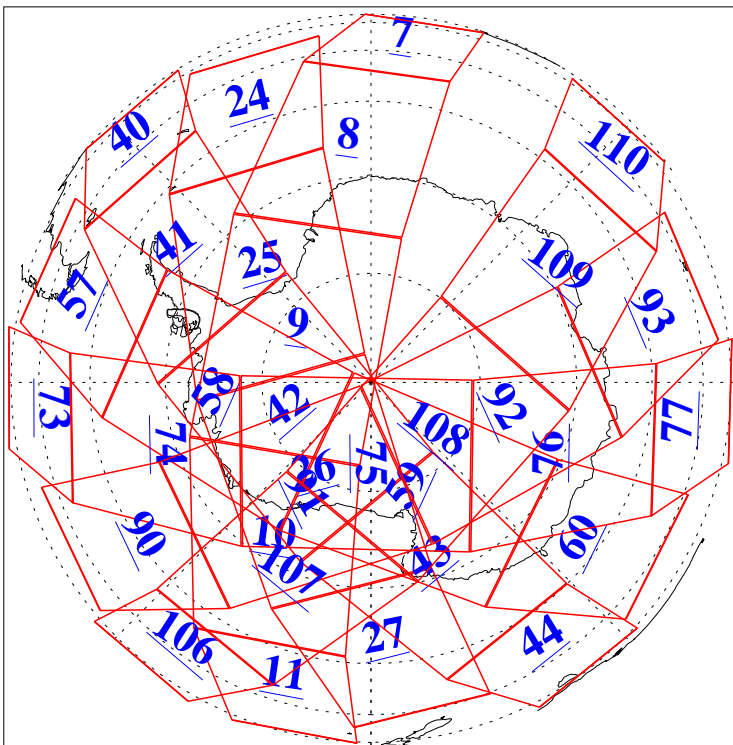

L1B Availability
AMSU Granules: 233
HSB Granules: 0
AIRS Granules: 240

25 Oct 2018
DoY 298
Aqua Day 6018
Granules: 1 to 120

Granules: 121 to 240

Legend: AMSU Available, HSB Available, AIRS Available

L1B Availability
AMSU Granules: 233
HSB Granules: 0
AIRS Granules: 240

25 Oct 2018
DoY 298
Aqua Day 6018

Ascending Granules

Descending Granules

Legend: AMSU Available, HSB Available, AIRS Available

L1B Availability
 AMSU Granules: 233
 HSB Granules: 0
 AIRS Granules: 240

25 Oct 2018
 DoY 298
 Aqua Day 6018

Northern Hemisphere Granules

Southern Hemisphere Granules

Legend: AMSU Available, HSB Available, AIRS Available