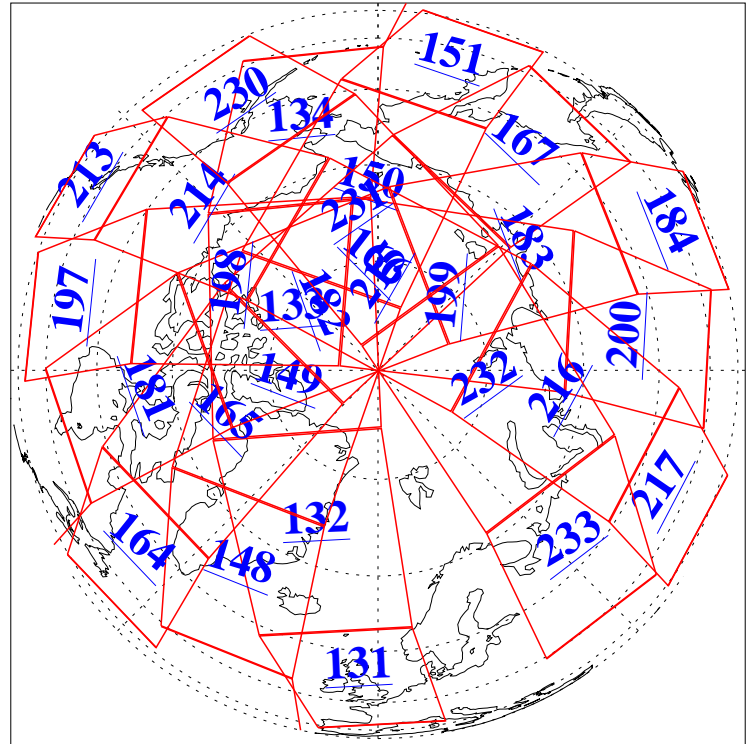

25 Oct 2018
DoY 298
Aqua Day 6018

Ascending Granules

Descending Granules

Legend: AMSU Available, HSB Available, AIRS Available

L1B Availability
 AMSU Granules: 233
 HSB Granules: 0
 AIRS Granules: 240

25 Oct 2018
 DoY 298
 Aqua Day 6018

Northern Hemisphere Granules

Southern Hemisphere Granules

Legend: AMSU Available, HSB Available, AIRS Available