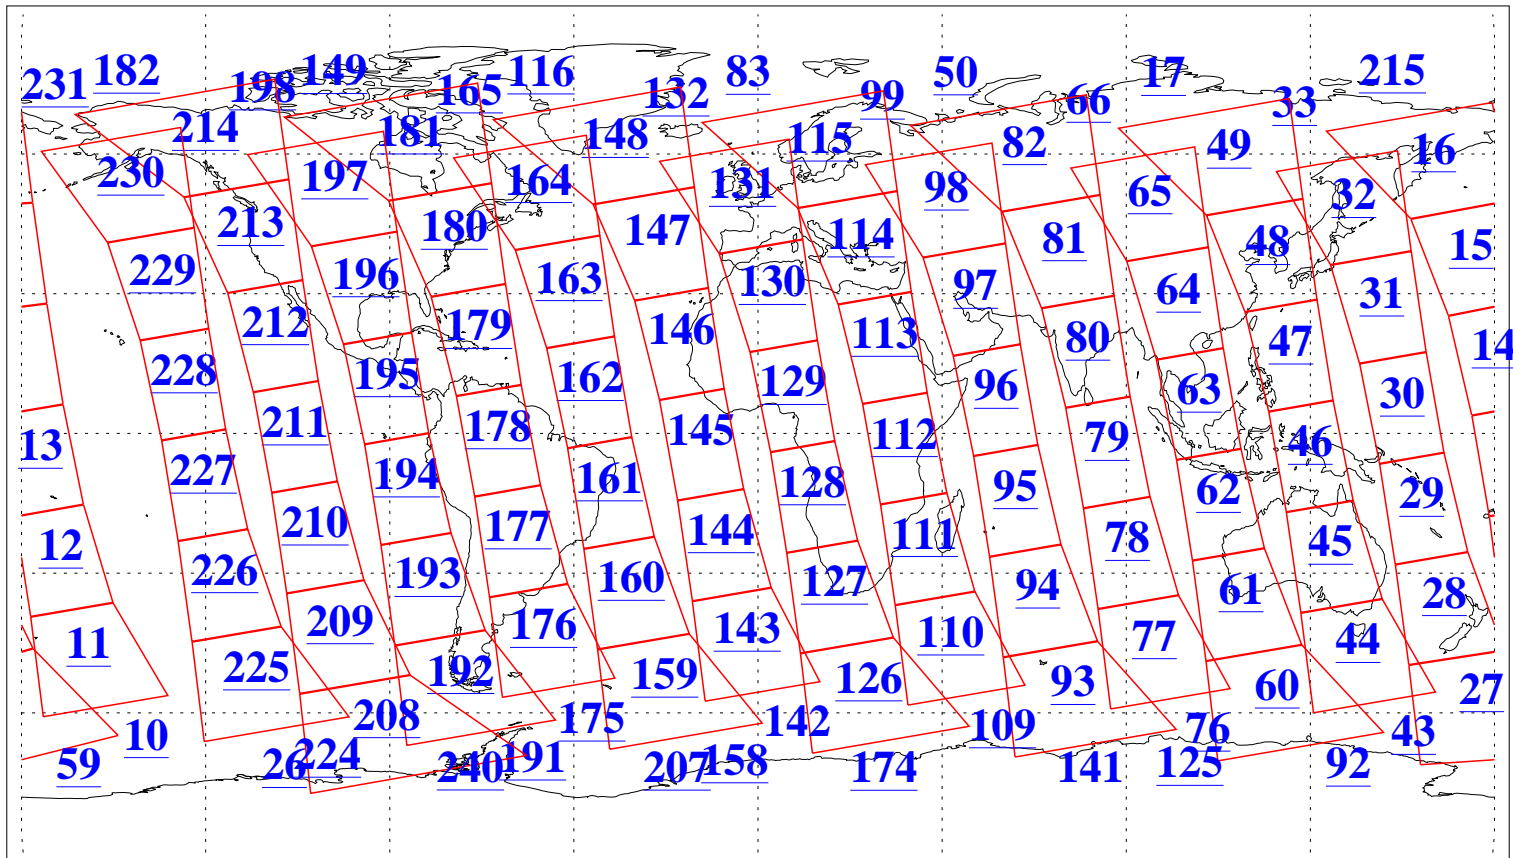

L1B Availability
AMSU Granules: 233
HSB Granules: 0
AIRS Granules: 240

25 Oct 2018
DoY 298
Aqua Day 6018
Granules: 1 to 120

Granules: 121 to 240

Legend: AMSU Available, HSB Available, AIRS Available

L1B Availability
AMSU Granules: 233
HSB Granules: 0
AIRS Granules: 240

25 Oct 2018
DoY 298
Aqua Day 6018

Ascending Granules

Descending Granules

Legend: AMSU Available, HSB Available, AIRS Available

L1B Availability
 AMSU Granules: 233
 HSB Granules: 0
 AIRS Granules: 240

25 Oct 2018
 DoY 298
 Aqua Day 6018

Northern Hemisphere Granules

Southern Hemisphere Granules

Legend: AMSU Available, HSB Available, AIRS Available