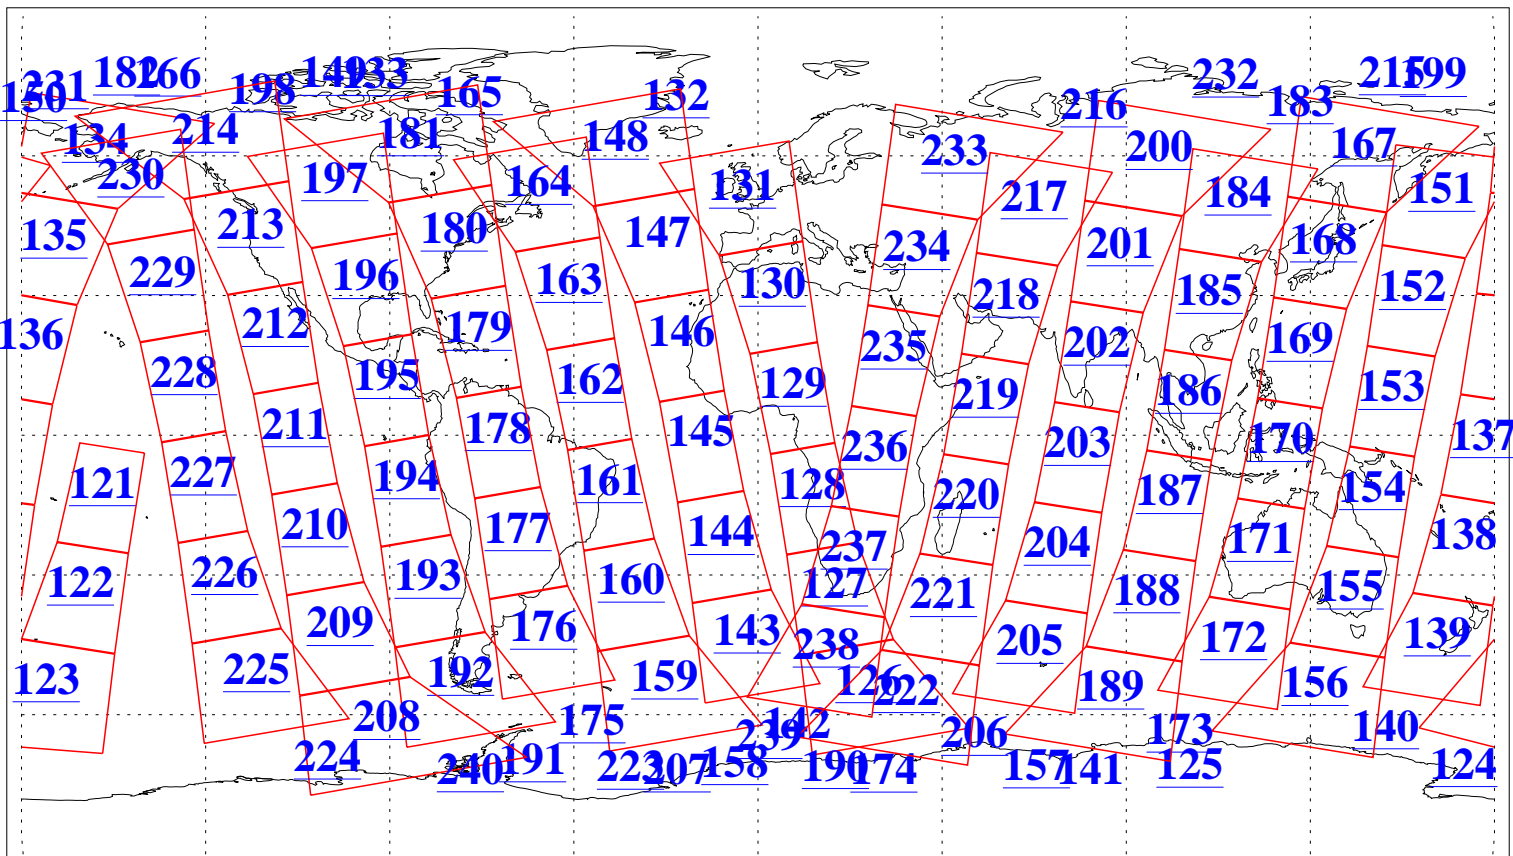

L1B Availability
AMSU Granules: 233
HSB Granules: 0
AIRS Granules: 240

25 Oct 2018
DoY 298
Aqua Day 6018
Granules: 1 to 120

Granules: 121 to 240

Legend: AMSU Available, HSB Available, AIRS Available

L1B Availability
AMSU Granules: 233
HSB Granules: 0
AIRS Granules: 240

25 Oct 2018
DoY 298
Aqua Day 6018

Ascending Granules

Descending Granules

Legend: AMSU Available, HSB Available, AIRS Available

L1B Availability
 AMSU Granules: 233
 HSB Granules: 0
 AIRS Granules: 240

25 Oct 2018
 DoY 298
 Aqua Day 6018

Northern Hemisphere Granules

Southern Hemisphere Granules

Legend: AMSU Available, HSB Available, AIRS Available