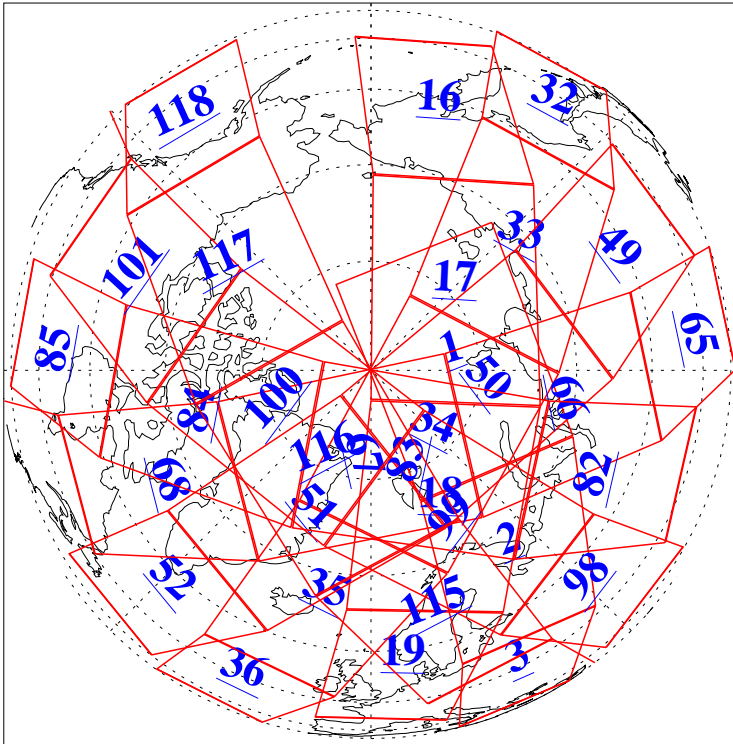

L1B Availability
AMSU Granules: 233
HSB Granules: 0
AIRS Granules: 240

25 Oct 2018
DoY 298
Aqua Day 6018
Granules: 1 to 120

Granules: 121 to 240

Legend: AMSU Available, HSB Available, AIRS Available

L1B Availability
AMSU Granules: 233
HSB Granules: 0
AIRS Granules: 240

25 Oct 2018
DoY 298
Aqua Day 6018

Ascending Granules

Descending Granules

Legend: AMSU Available, HSB Available, AIRS Available

L1B Availability
 AMSU Granules: 233
 HSB Granules: 0
 AIRS Granules: 240

25 Oct 2018
 DoY 298
 Aqua Day 6018

Northern Hemisphere Granules

Southern Hemisphere Granules

Legend: AMSU Available, HSB Available, AIRS Available