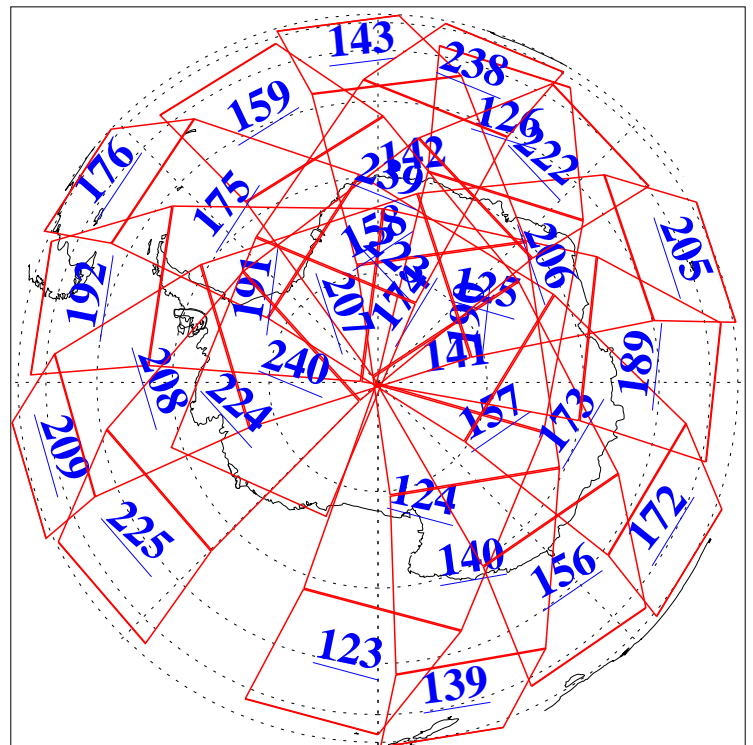

L1B Availability
AMSU Granules: 233
HSB Granules: 0
AIRS Granules: 240

25 Oct 2018
DoY 298
Aqua Day 6018
Granules: 1 to 120

Granules: 121 to 240

Legend: AMSU Available, HSB Available, AIRS Available

L1B Availability
AMSU Granules: 233
HSB Granules: 0
AIRS Granules: 240

25 Oct 2018
DoY 298
Aqua Day 6018

Ascending Granules

Descending Granules

Legend: AMSU Available, HSB Available, AIRS Available

L1B Availability
 AMSU Granules: 233
 HSB Granules: 0
 AIRS Granules: 240

25 Oct 2018
 DoY 298
 Aqua Day 6018

Northern Hemisphere Granules

Southern Hemisphere Granules

Legend: AMSU Available, HSB Available, AIRS Available