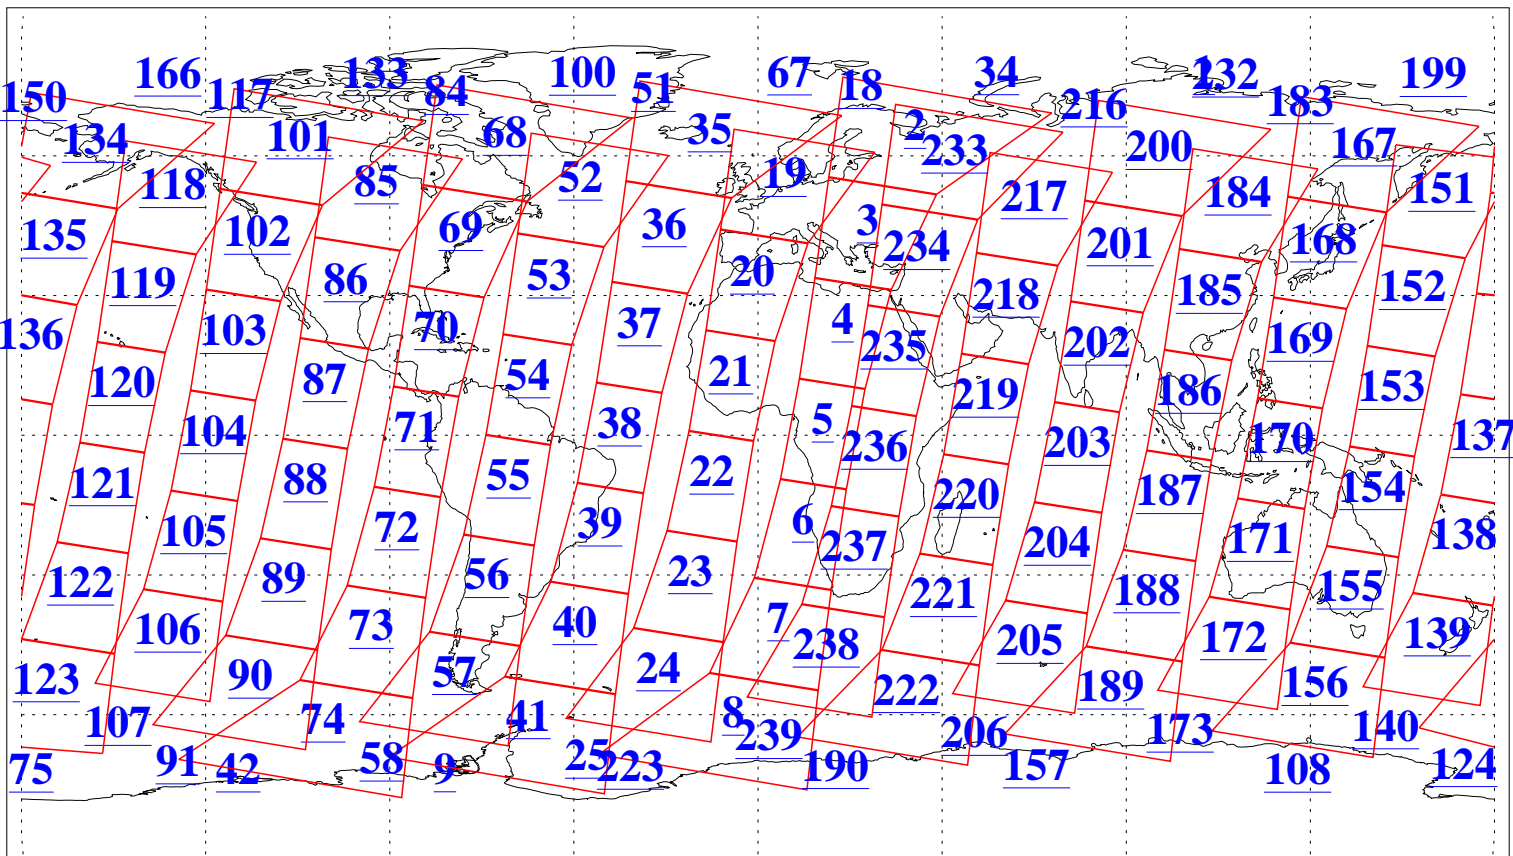

L1B Availability
AMSU Granules: 233
HSB Granules: 0
AIRS Granules: 240

25 Oct 2018
DoY 298
Aqua Day 6018
Granules: 1 to 120

Granules: 121 to 240

Legend: AMSU Available, HSB Available, AIRS Available

L1B Availability
AMSU Granules: 233
HSB Granules: 0
AIRS Granules: 240

25 Oct 2018
DoY 298
Aqua Day 6018

Ascending Granules

Descending Granules

Legend: AMSU Available, HSB Available, AIRS Available

L1B Availability
 AMSU Granules: 233
 HSB Granules: 0
 AIRS Granules: 240

25 Oct 2018
 DoY 298
 Aqua Day 6018

Northern Hemisphere Granules

Southern Hemisphere Granules

Legend: AMSU Available, HSB Available, AIRS Available