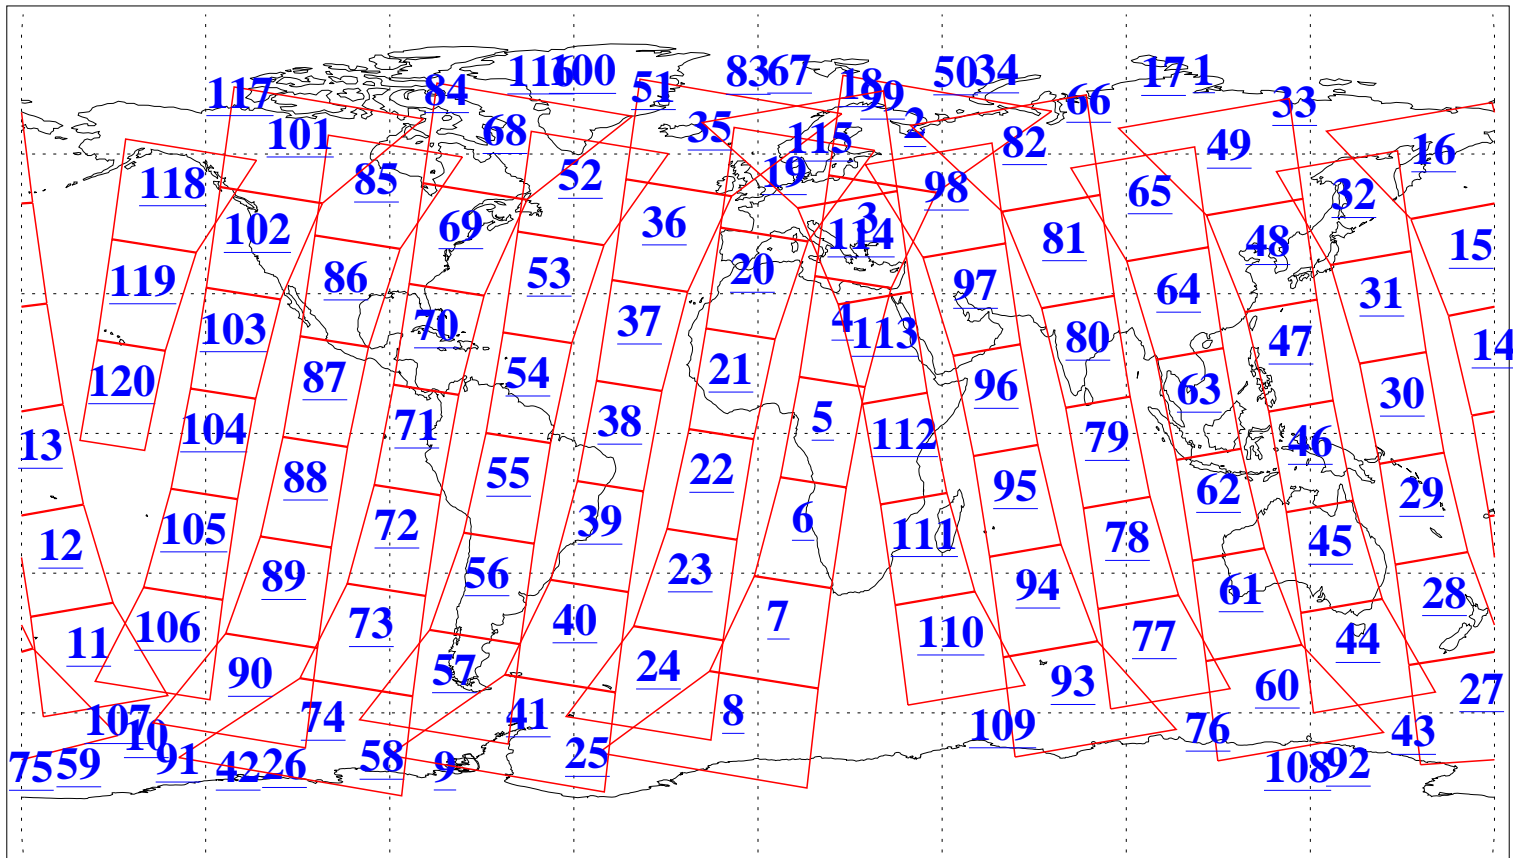

L1B Availability
AMSU Granules: 233
HSB Granules: 0
AIRS Granules: 240

25 Oct 2018
DoY 298
Aqua Day 6018
Granules: 1 to 120

Granules: 121 to 240

Legend: AMSU Available, HSB Available, AIRS Available

L1B Availability
AMSU Granules: 233
HSB Granules: 0
AIRS Granules: 240

25 Oct 2018
DoY 298
Aqua Day 6018

Ascending Granules

Descending Granules

Legend: AMSU Available, HSB Available, AIRS Available

L1B Availability
 AMSU Granules: 233
 HSB Granules: 0
 AIRS Granules: 240

25 Oct 2018
 DoY 298
 Aqua Day 6018

Northern Hemisphere Granules

Southern Hemisphere Granules

Legend: AMSU Available, HSB Available, AIRS Available