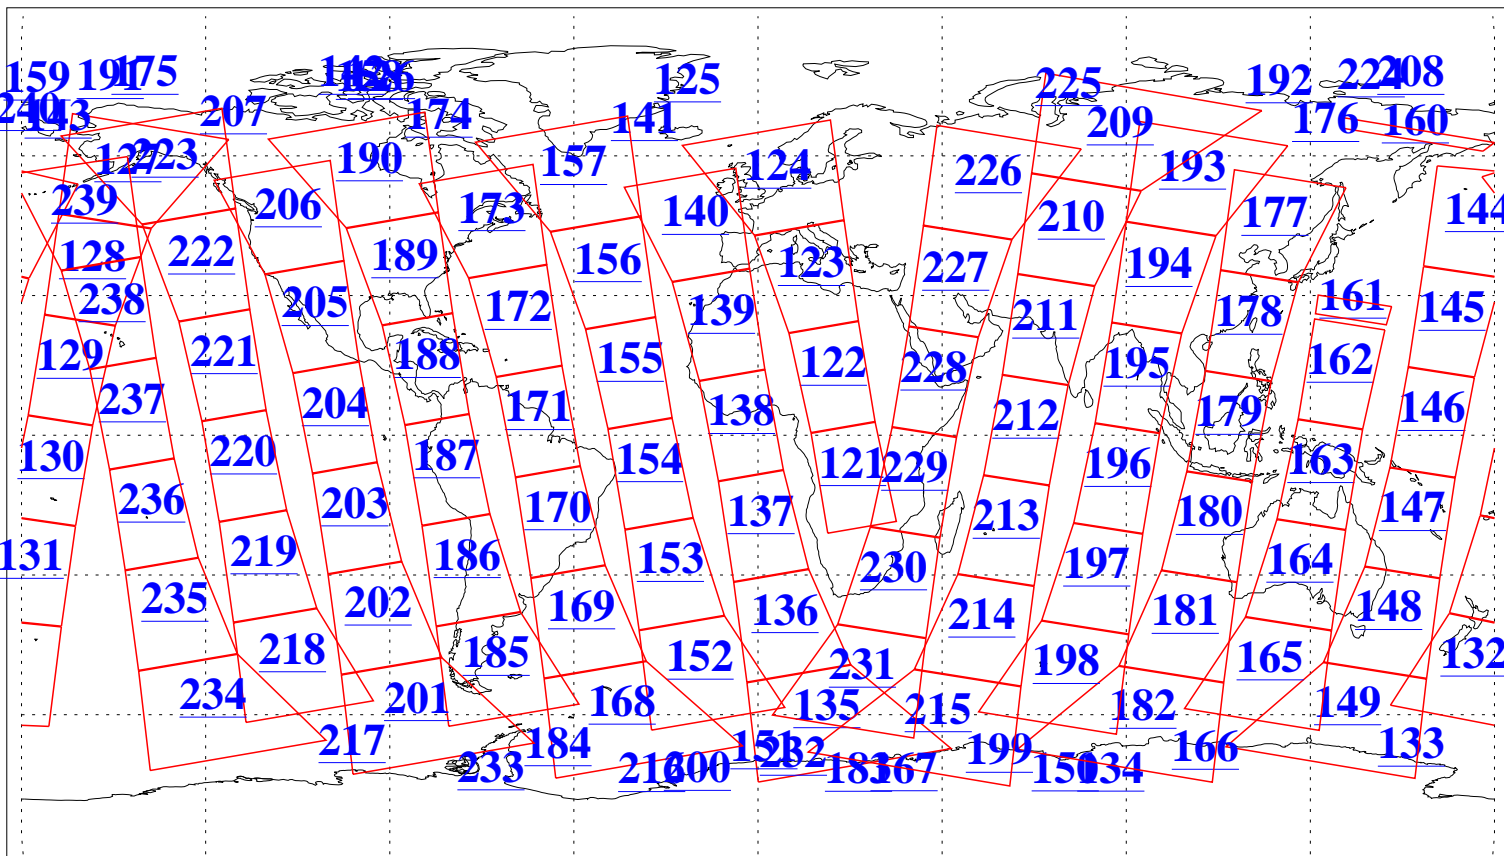

L1B Availability  
AMSU Granules: 240  
HSB Granules: 0  
AIRS Granules: 240

24 Oct 2018  
DoY 297  
Aqua Day 6017  
Granules: 1 to 120

Granules: 121 to 240

Legend: AMSU Available, HSB Available, AIRS Available

L1B Availability  
AMSU Granules: 240  
HSB Granules: 0  
AIRS Granules: 240

24 Oct 2018  
DoY 297  
Aqua Day 6017  
Ascending Granules

Descending Granules

Legend: AMSU Available, HSB Available, AIRS Available

L1B Availability  
 AMSU Granules: 240  
 HSB Granules: 0  
 AIRS Granules: 240

24 Oct 2018  
 DoY 297  
 Aqua Day 6017

Northern Hemisphere Granules

Southern Hemisphere Granules

Legend: AMSU Available, HSB Available, AIRS Available