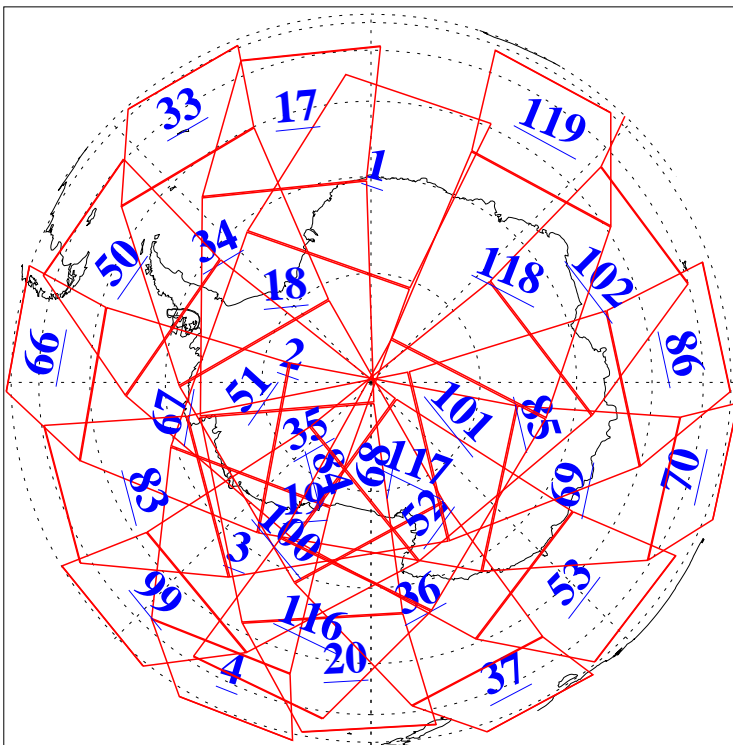

L1B Availability  
AMSU Granules: 240  
HSB Granules: 0  
AIRS Granules: 240

24 Oct 2018  
DoY 297  
Aqua Day 6017  
Granules: 1 to 120

Granules: 121 to 240

Legend: AMSU Available, HSB Available, AIRS Available

L1B Availability  
AMSU Granules: 240  
HSB Granules: 0  
AIRS Granules: 240

24 Oct 2018  
DoY 297  
Aqua Day 6017  
Ascending Granules

Descending Granules

Legend: AMSU Available, HSB Available, AIRS Available

L1B Availability  
 AMSU Granules: 240  
 HSB Granules: 0  
 AIRS Granules: 240

24 Oct 2018  
 DoY 297  
 Aqua Day 6017

Northern Hemisphere Granules

Southern Hemisphere Granules

Legend: AMSU Available, HSB Available, AIRS Available