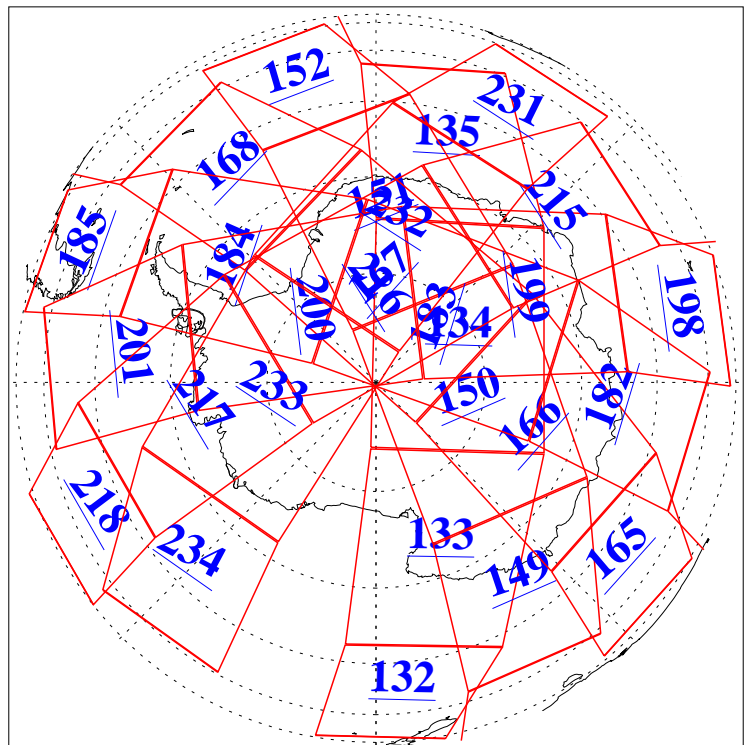

L1B Availability  
AMSU Granules: 240  
HSB Granules: 0  
AIRS Granules: 240

24 Oct 2018  
DoY 297  
Aqua Day 6017  
Granules: 1 to 120

Granules: 121 to 240

Legend: AMSU Available, HSB Available, AIRS Available

L1B Availability  
AMSU Granules: 240  
HSB Granules: 0  
AIRS Granules: 240

24 Oct 2018  
DoY 297  
Aqua Day 6017  
Ascending Granules

Descending Granules

Legend: AMSU Available, HSB Available, AIRS Available

L1B Availability  
 AMSU Granules: 240  
 HSB Granules: 0  
 AIRS Granules: 240

24 Oct 2018  
 DoY 297  
 Aqua Day 6017

Northern Hemisphere Granules

Southern Hemisphere Granules

Legend: AMSU Available, HSB Available, AIRS Available