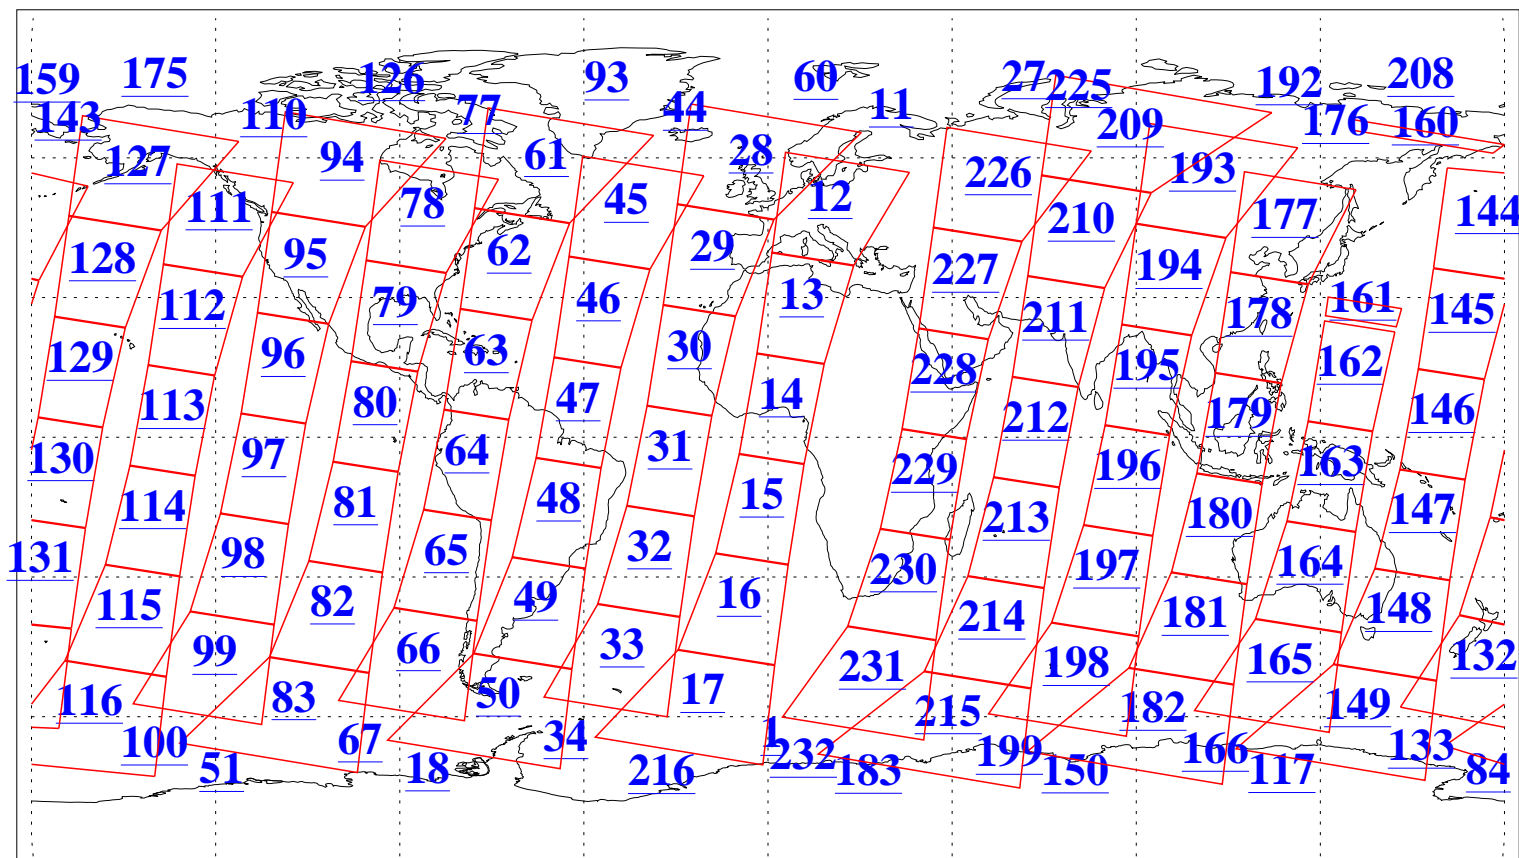

L1B Availability  
AMSU Granules: 240  
HSB Granules: 0  
AIRS Granules: 240

24 Oct 2018  
DoY 297  
Aqua Day 6017  
Granules: 1 to 120

Granules: 121 to 240

Legend: AMSU Available, HSB Available, AIRS Available

L1B Availability  
AMSU Granules: 240  
HSB Granules: 0  
AIRS Granules: 240

24 Oct 2018  
DoY 297  
Aqua Day 6017  
Ascending Granules

Descending Granules

Legend: AMSU Available, HSB Available, AIRS Available

L1B Availability  
 AMSU Granules: 240  
 HSB Granules: 0  
 AIRS Granules: 240

24 Oct 2018  
 DoY 297  
 Aqua Day 6017

Northern Hemisphere Granules

Southern Hemisphere Granules

Legend: AMSU Available, HSB Available, AIRS Available