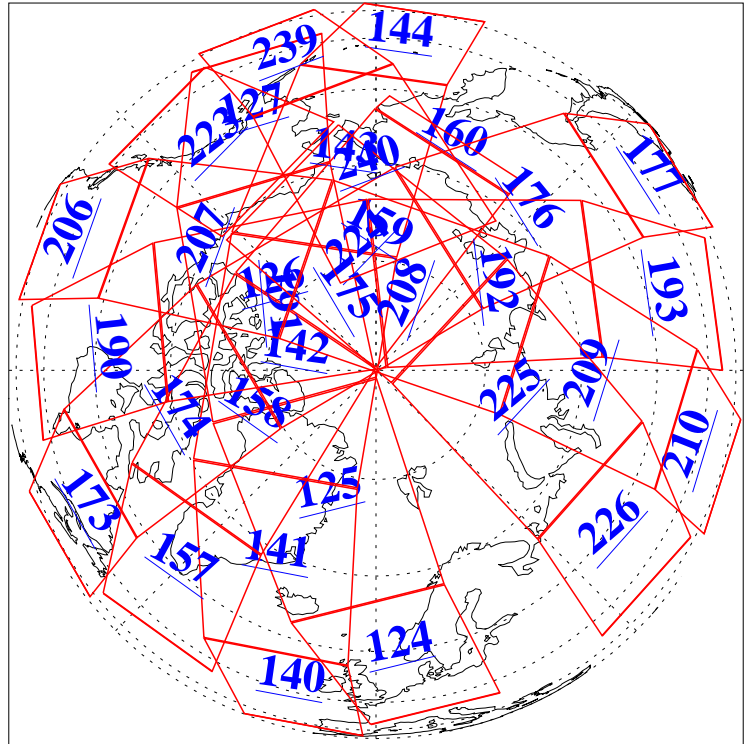

L1B Availability  
AMSU Granules: 240  
HSB Granules: 0  
AIRS Granules: 240

24 Oct 2018  
DoY 297  
Aqua Day 6017  
Granules: 1 to 120

Granules: 121 to 240

Legend: AMSU Available, HSB Available, AIRS Available

L1B Availability  
AMSU Granules: 240  
HSB Granules: 0  
AIRS Granules: 240

24 Oct 2018  
DoY 297  
Aqua Day 6017  
Ascending Granules

Descending Granules

Legend: AMSU Available, HSB Available, AIRS Available

L1B Availability  
 AMSU Granules: 240  
 HSB Granules: 0  
 AIRS Granules: 240

24 Oct 2018  
 DoY 297  
 Aqua Day 6017

Northern Hemisphere Granules

Southern Hemisphere Granules

Legend: AMSU Available, HSB Available, AIRS Available