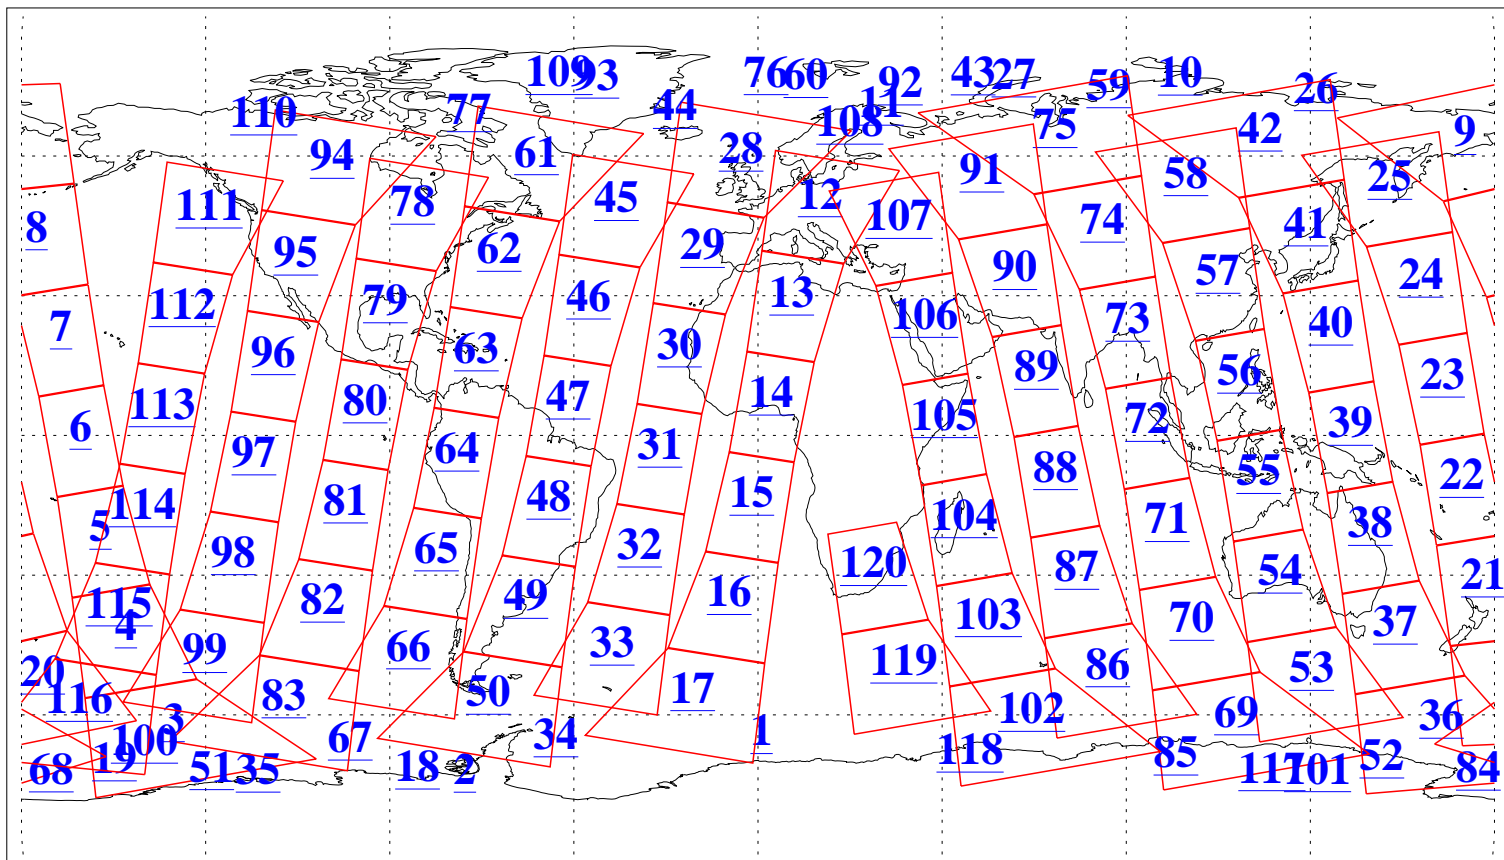

L1B Availability  
AMSU Granules: 240  
HSB Granules: 0  
AIRS Granules: 240

24 Oct 2018  
DoY 297  
Aqua Day 6017  
Granules: 1 to 120

Granules: 121 to 240

Legend: AMSU Available, HSB Available, AIRS Available

L1B Availability  
AMSU Granules: 240  
HSB Granules: 0  
AIRS Granules: 240

24 Oct 2018  
DoY 297  
Aqua Day 6017  
Ascending Granules

Descending Granules

Legend: AMSU Available, HSB Available, AIRS Available

L1B Availability  
 AMSU Granules: 240  
 HSB Granules: 0  
 AIRS Granules: 240

24 Oct 2018  
 DoY 297  
 Aqua Day 6017

Northern Hemisphere Granules

Southern Hemisphere Granules

Legend: AMSU Available, HSB Available, AIRS Available