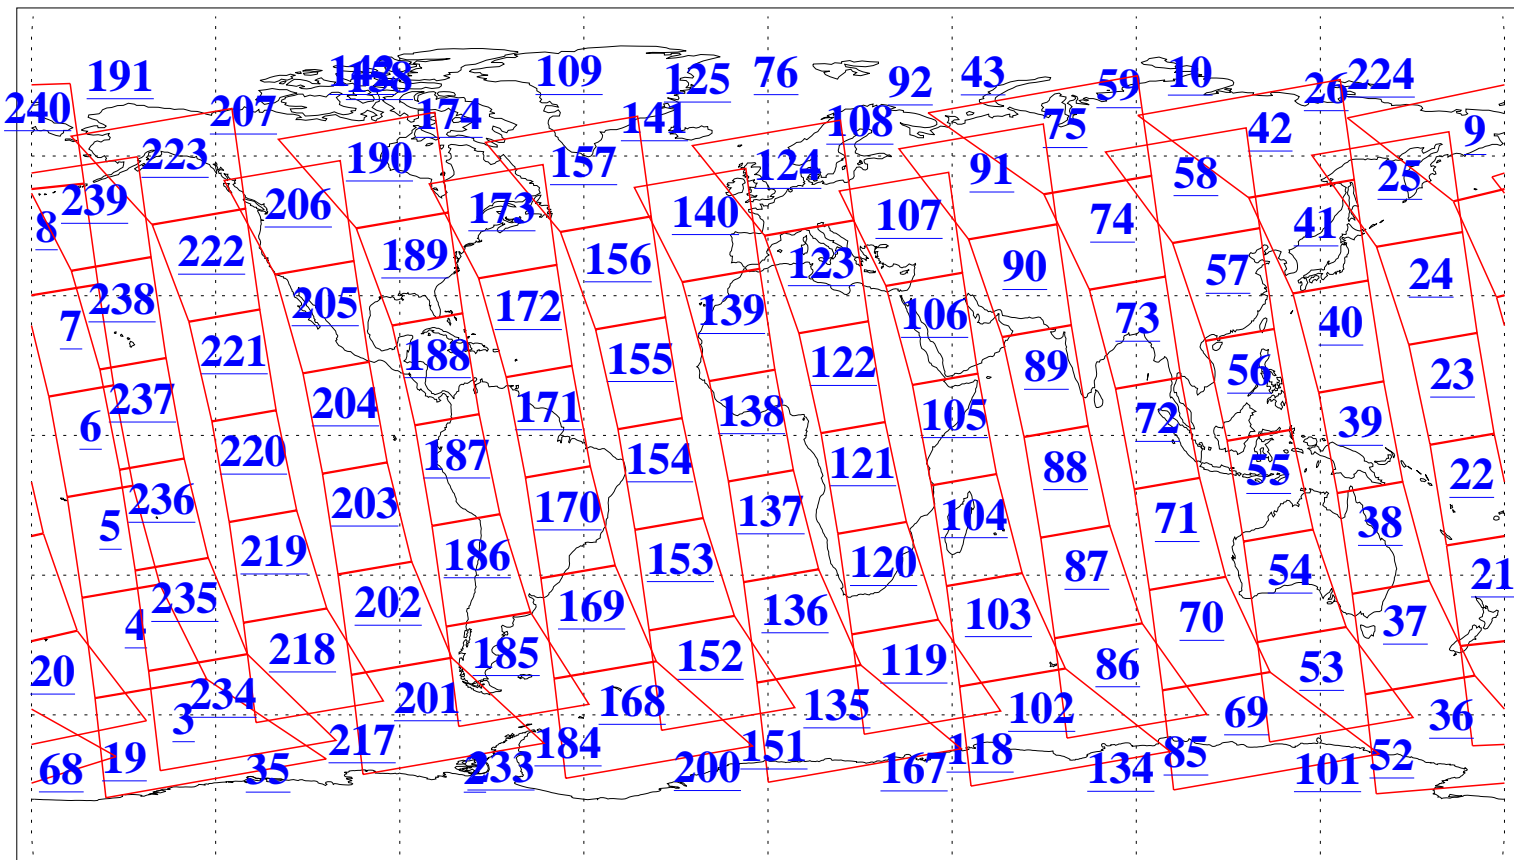

L1B Availability  
AMSU Granules: 240  
HSB Granules: 0  
AIRS Granules: 240

24 Oct 2018  
DoY 297  
Aqua Day 6017  
Granules: 1 to 120

Granules: 121 to 240

Legend: AMSU Available, HSB Available, AIRS Available

L1B Availability  
AMSU Granules: 240  
HSB Granules: 0  
AIRS Granules: 240

24 Oct 2018  
DoY 297  
Aqua Day 6017  
Ascending Granules

Descending Granules

Legend: AMSU Available, HSB Available, AIRS Available

L1B Availability  
 AMSU Granules: 240  
 HSB Granules: 0  
 AIRS Granules: 240

24 Oct 2018  
 DoY 297  
 Aqua Day 6017

Northern Hemisphere Granules

Southern Hemisphere Granules

Legend: AMSU Available, HSB Available, AIRS Available