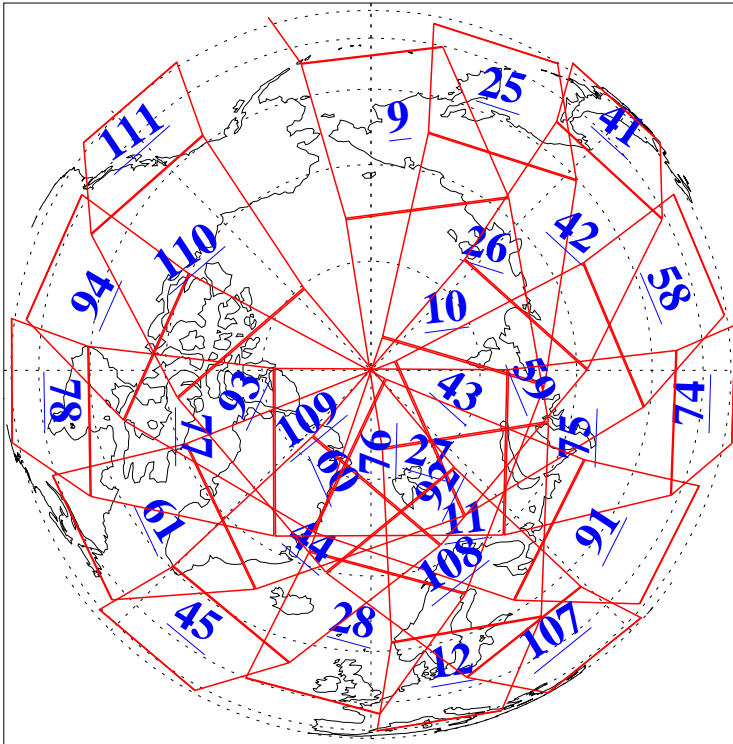

L1B Availability  
AMSU Granules: 240  
HSB Granules: 0  
AIRS Granules: 240

24 Oct 2018  
DoY 297  
Aqua Day 6017  
Granules: 1 to 120

Granules: 121 to 240

Legend: AMSU Available, HSB Available, AIRS Available

L1B Availability  
AMSU Granules: 240  
HSB Granules: 0  
AIRS Granules: 240

24 Oct 2018  
DoY 297  
Aqua Day 6017  
Ascending Granules

Descending Granules

Legend: AMSU Available, HSB Available, AIRS Available

L1B Availability  
 AMSU Granules: 240  
 HSB Granules: 0  
 AIRS Granules: 240

24 Oct 2018  
 DoY 297  
 Aqua Day 6017

Northern Hemisphere Granules

Southern Hemisphere Granules

Legend: AMSU Available, HSB Available, AIRS Available