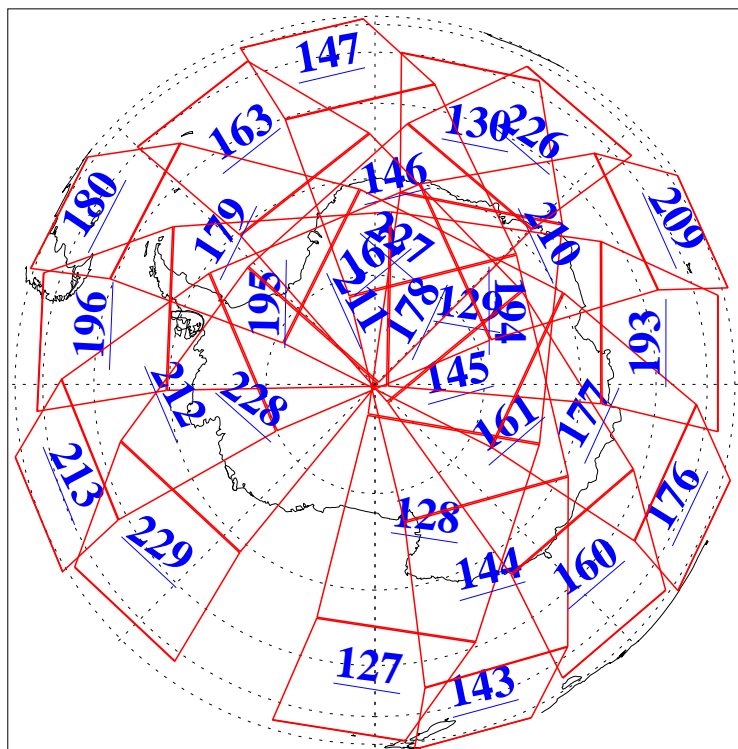

L1B Availability
AMSU Granules: 240
HSB Granules: 0
AIRS Granules: 240

21 Oct 2018
DoY 294
Aqua Day 6014
Ascending Granules

Descending Granules

Legend: AMSU Available, HSB Available, AIRS Available

L1B Availability
AMSU Granules: 240
HSB Granules: 0
AIRS Granules: 240

21 Oct 2018
DoY 294
Aqua Day 6014

Northern Hemisphere Granules

Southern Hemisphere Granules

Legend: AMSU Available, HSB Available, AIRS Available