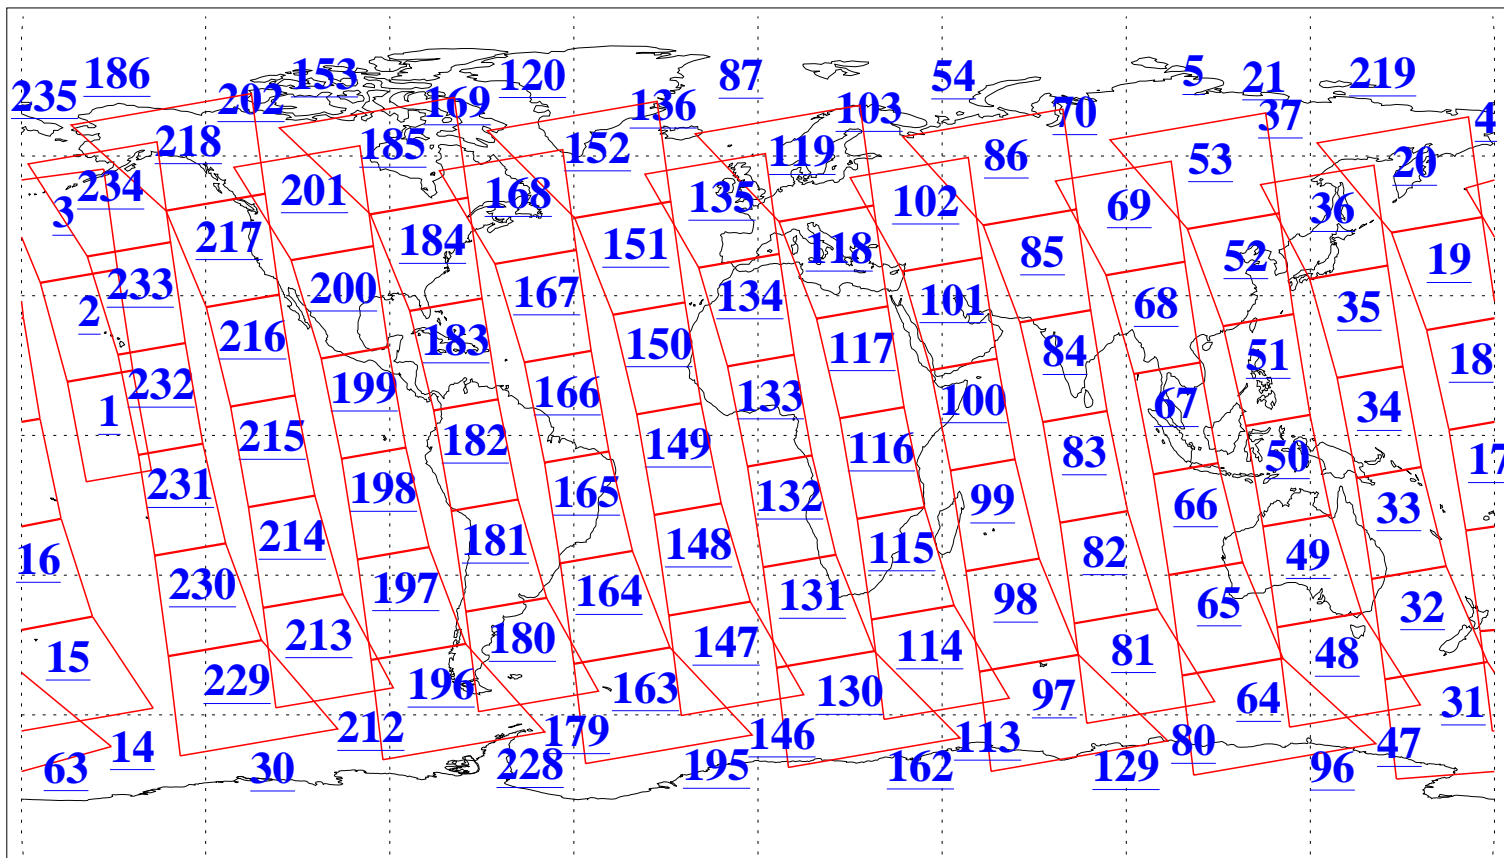

L1B Availability
AMSU Granules: 240
HSB Granules: 0
AIRS Granules: 240

21 Oct 2018
DoY 294
Aqua Day 6014
Ascending Granules

Descending Granules

Legend: AMSU Available, HSB Available, AIRS Available

L1B Availability
AMSU Granules: 240
HSB Granules: 0
AIRS Granules: 240

21 Oct 2018
DoY 294
Aqua Day 6014

Northern Hemisphere Granules

Southern Hemisphere Granules

Legend: AMSU Available, HSB Available, AIRS Available