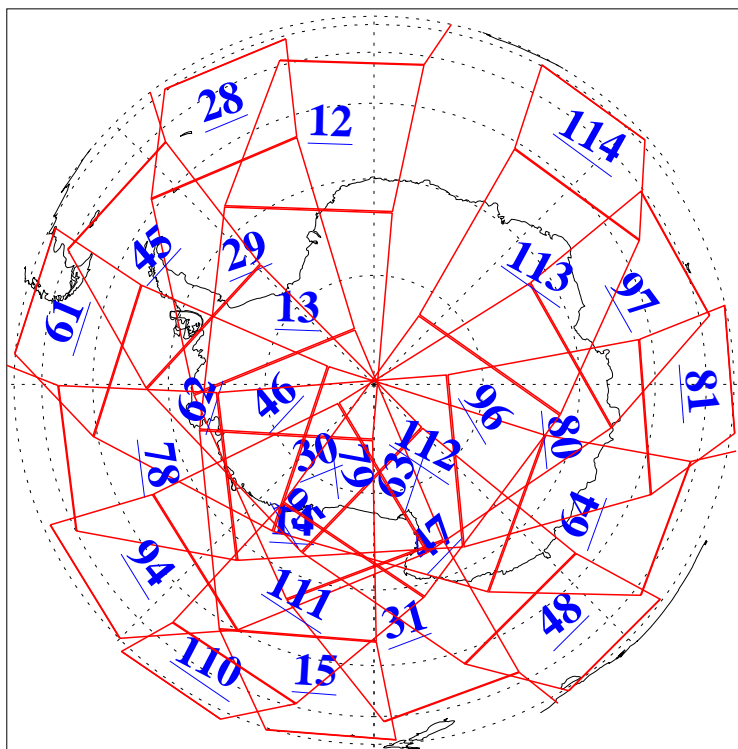

L1B Availability
AMSU Granules: 240
HSB Granules: 0
AIRS Granules: 240

21 Oct 2018
DoY 294
Aqua Day 6014
Ascending Granules

Descending Granules

Legend: AMSU Available, HSB Available, AIRS Available

L1B Availability
AMSU Granules: 240
HSB Granules: 0
AIRS Granules: 240

21 Oct 2018
DoY 294
Aqua Day 6014

Northern Hemisphere Granules

Southern Hemisphere Granules

Legend: AMSU Available, HSB Available, AIRS Available