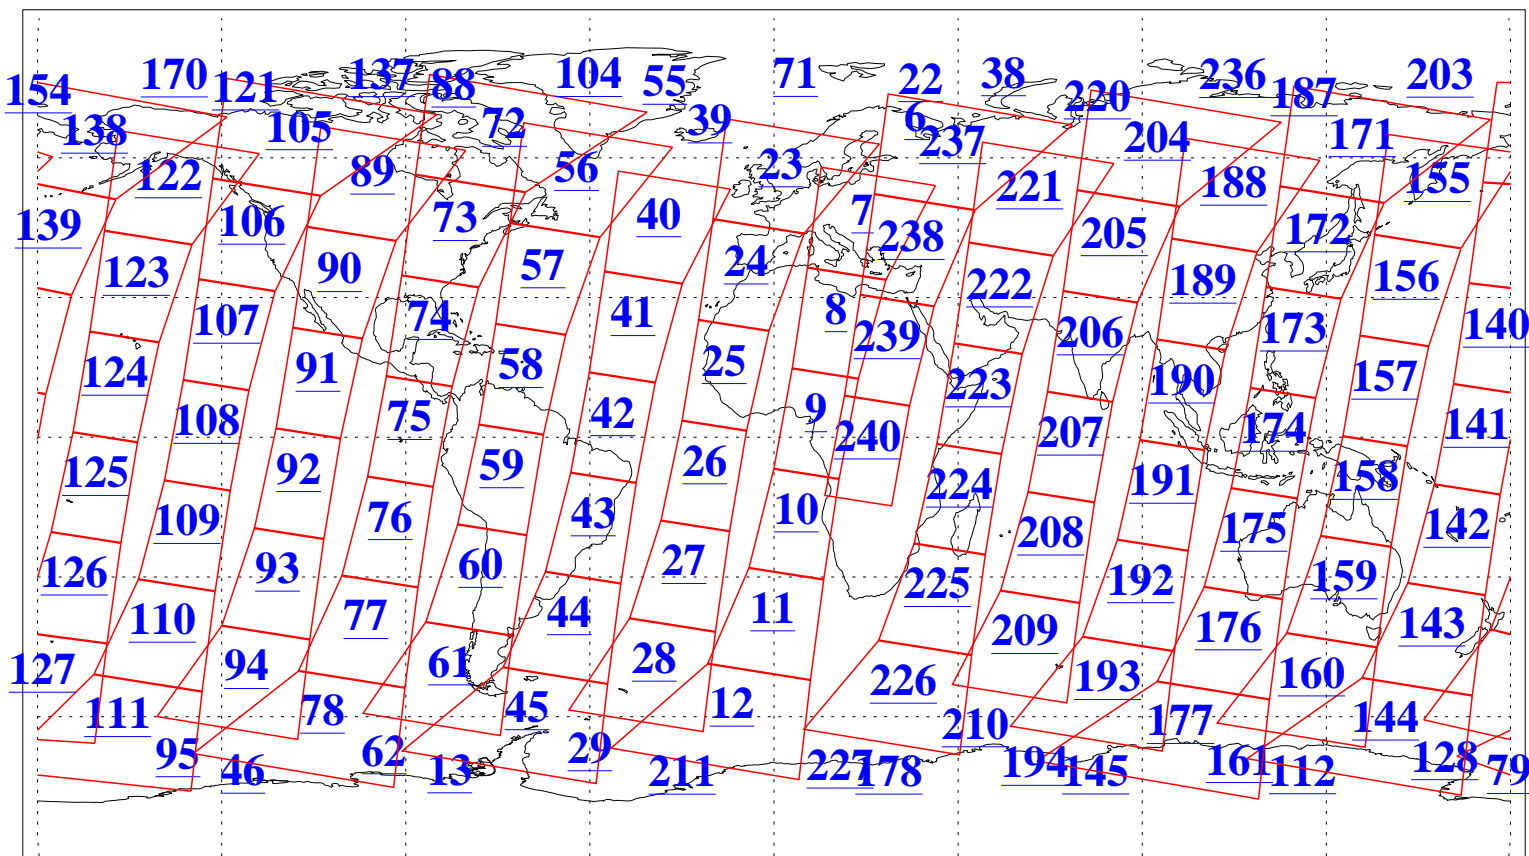

L1B Availability
AMSU Granules: 240
HSB Granules: 0
AIRS Granules: 240

21 Oct 2018
DoY 294
Aqua Day 6014
Ascending Granules

Descending Granules

Legend: AMSU Available, HSB Available, AIRS Available

L1B Availability
AMSU Granules: 240
HSB Granules: 0
AIRS Granules: 240

21 Oct 2018
DoY 294
Aqua Day 6014

Northern Hemisphere Granules

Southern Hemisphere Granules

Legend: AMSU Available, HSB Available, AIRS Available