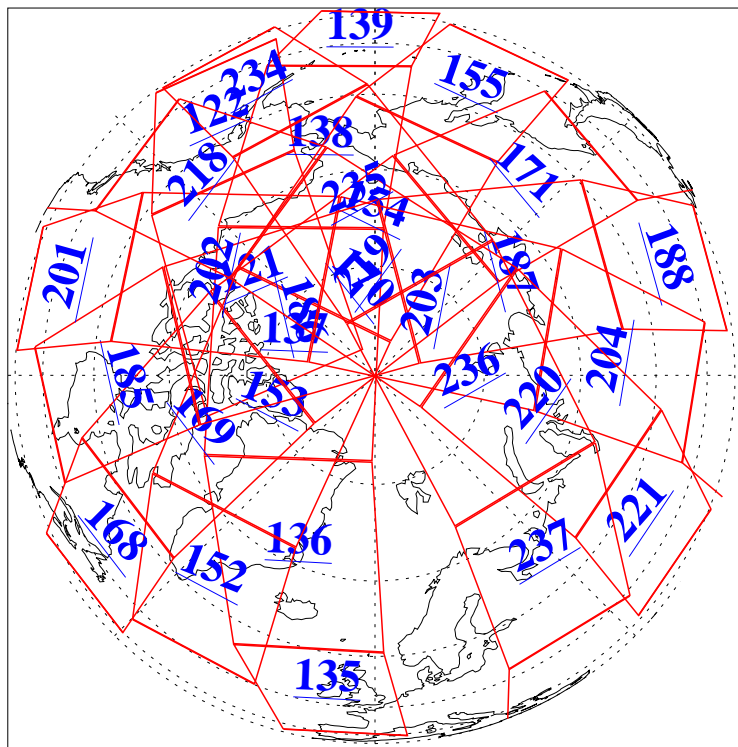

L1B Availability
AMSU Granules: 240
HSB Granules: 0
AIRS Granules: 240

21 Oct 2018
DoY 294
Aqua Day 6014
Ascending Granules

Descending Granules

Legend: AMSU Available, HSB Available, AIRS Available

L1B Availability
AMSU Granules: 240
HSB Granules: 0
AIRS Granules: 240

21 Oct 2018
DoY 294
Aqua Day 6014

Northern Hemisphere Granules

Southern Hemisphere Granules

Legend: AMSU Available, HSB Available, AIRS Available