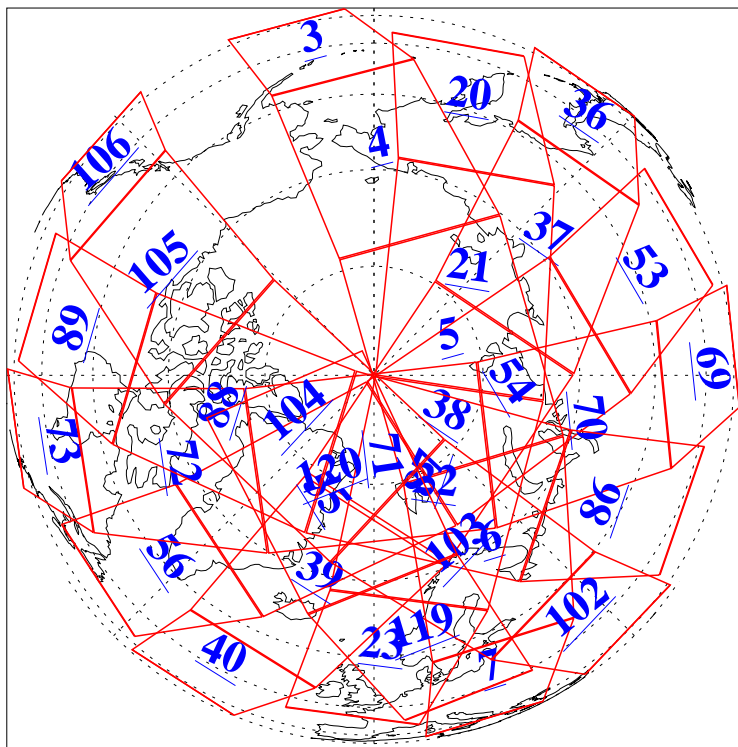

L1B Availability
AMSU Granules: 240
HSB Granules: 0
AIRS Granules: 240

21 Oct 2018
DoY 294
Aqua Day 6014
Ascending Granules

Descending Granules

Legend: AMSU Available, HSB Available, AIRS Available

L1B Availability
AMSU Granules: 240
HSB Granules: 0
AIRS Granules: 240

21 Oct 2018
DoY 294
Aqua Day 6014

Northern Hemisphere Granules

Southern Hemisphere Granules

Legend: AMSU Available, HSB Available, AIRS Available