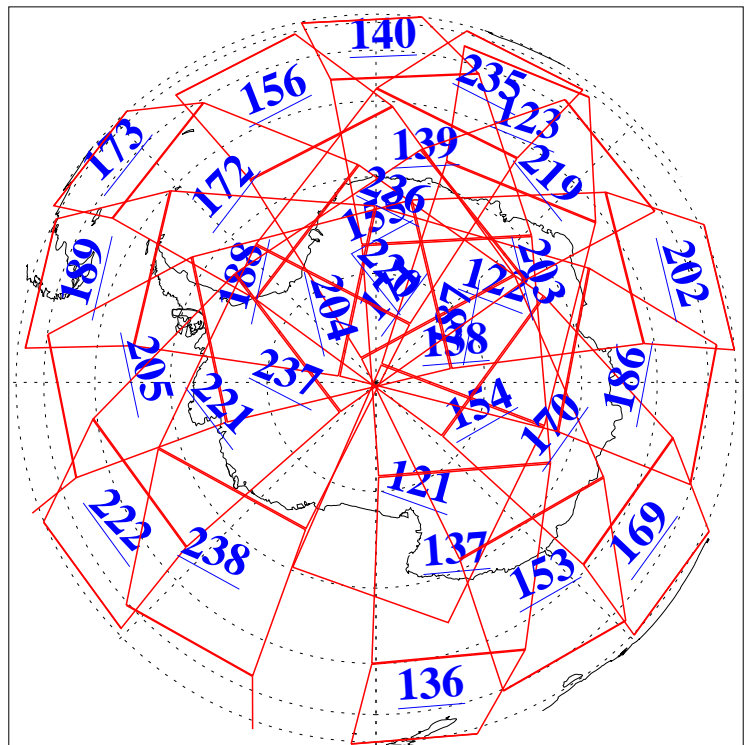

L1B Availability
AMSU Granules: 240
HSB Granules: 0
AIRS Granules: 237

20 Oct 2018
DoY 293
Aqua Day 6013
Granules: 1 to 120

Granules: 121 to 240

Legend: AMSU Available, HSB Available, AIRS Available

L1B Availability
AMSU Granules: 240
HSB Granules: 0
AIRS Granules: 237

20 Oct 2018
DoY 293
Aqua Day 6013

Ascending Granules

Descending Granules

Legend: AMSU Available, HSB Available, AIRS Available

L1B Availability
 AMSU Granules: 240
 HSB Granules: 0
 AIRS Granules: 237

20 Oct 2018
 DoY 293
 Aqua Day 6013

Northern Hemisphere Granules

Southern Hemisphere Granules

Legend: AMSU Available, HSB Available, AIRS Available