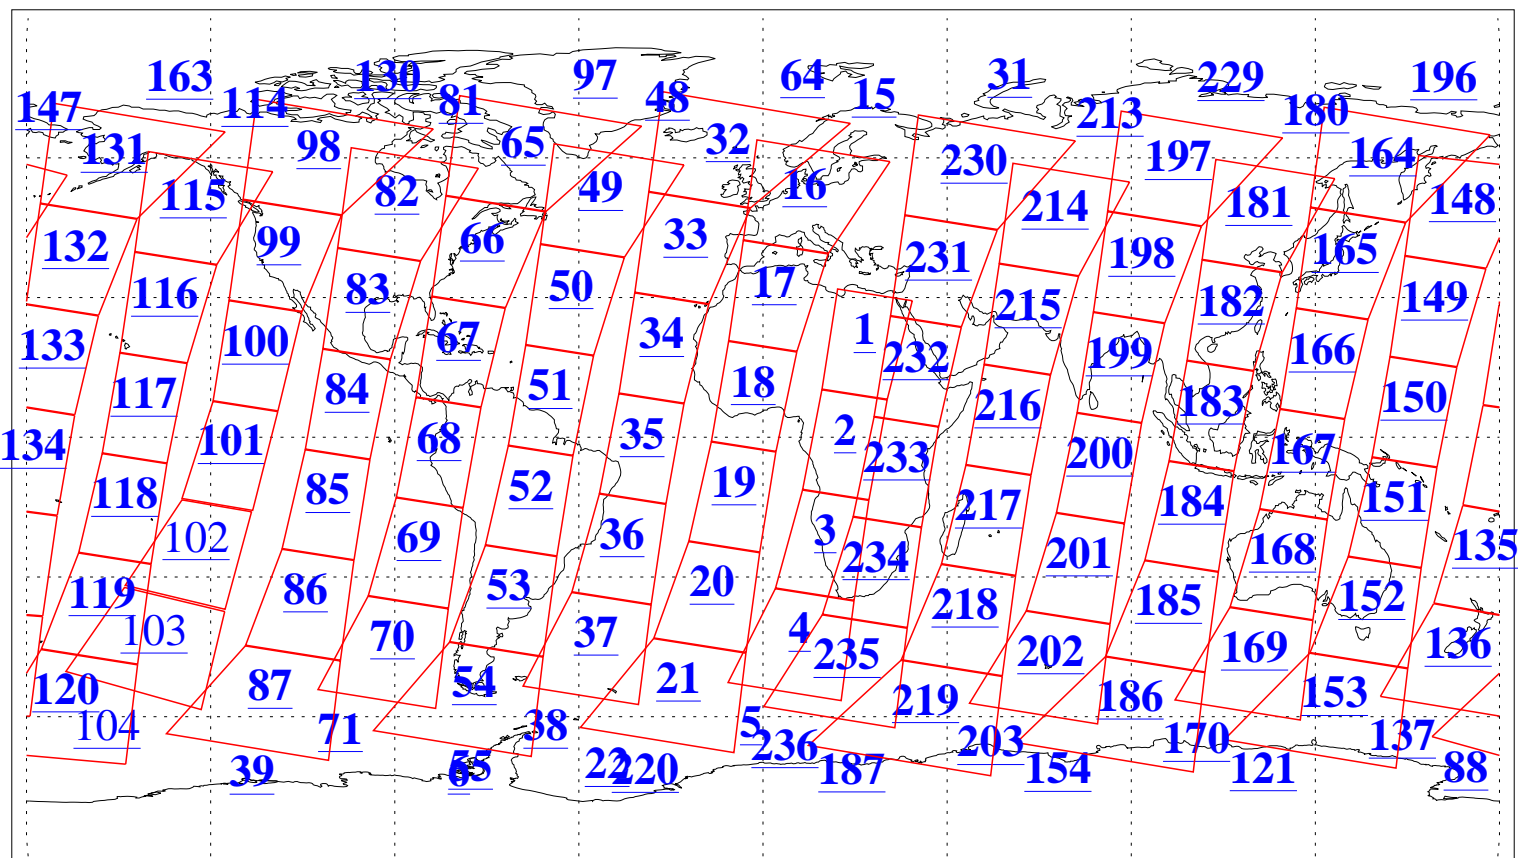

L1B Availability
AMSU Granules: 240
HSB Granules: 0
AIRS Granules: 237

20 Oct 2018
DoY 293
Aqua Day 6013
Granules: 1 to 120

Granules: 121 to 240

Legend: AMSU Available, HSB Available, AIRS Available

L1B Availability
AMSU Granules: 240
HSB Granules: 0
AIRS Granules: 237

20 Oct 2018
DoY 293
Aqua Day 6013

Ascending Granules

Descending Granules

Legend: AMSU Available, HSB Available, AIRS Available

L1B Availability
 AMSU Granules: 240
 HSB Granules: 0
 AIRS Granules: 237

20 Oct 2018
 DoY 293
 Aqua Day 6013

Northern Hemisphere Granules

Southern Hemisphere Granules

Legend: AMSU Available, HSB Available, AIRS Available