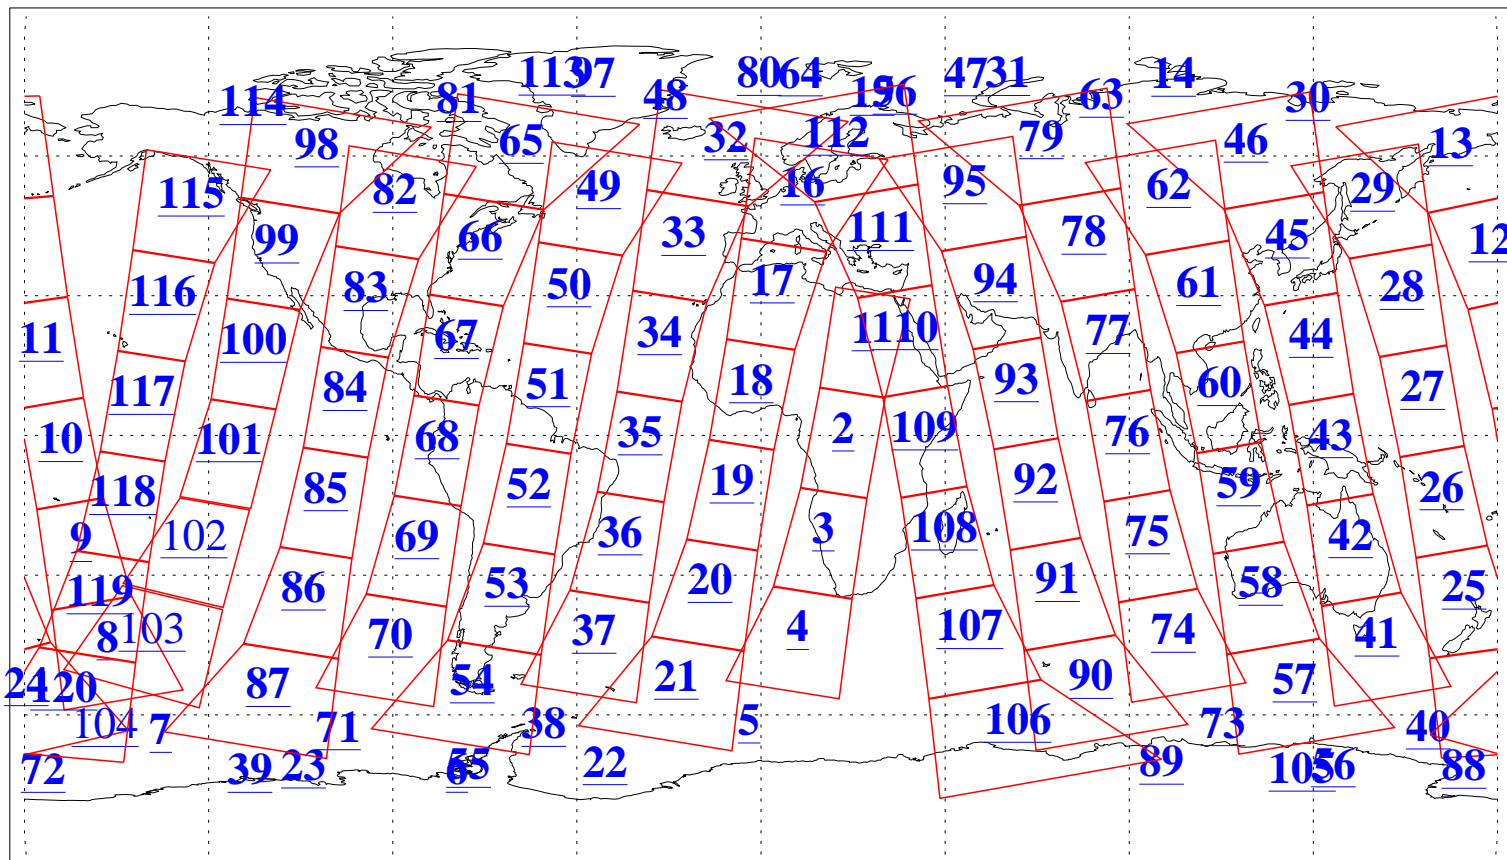

L1B Availability
AMSU Granules: 240
HSB Granules: 0
AIRS Granules: 237

20 Oct 2018
DoY 293
Aqua Day 6013
Granules: 1 to 120

Granules: 121 to 240

Legend: AMSU Available, HSB Available, AIRS Available

L1B Availability
AMSU Granules: 240
HSB Granules: 0
AIRS Granules: 237

20 Oct 2018
DoY 293
Aqua Day 6013

Ascending Granules

Descending Granules

Legend: AMSU Available, HSB Available, AIRS Available

L1B Availability
 AMSU Granules: 240
 HSB Granules: 0
 AIRS Granules: 237

20 Oct 2018
 DoY 293
 Aqua Day 6013

Northern Hemisphere Granules

Southern Hemisphere Granules

Legend: AMSU Available, HSB Available, AIRS Available