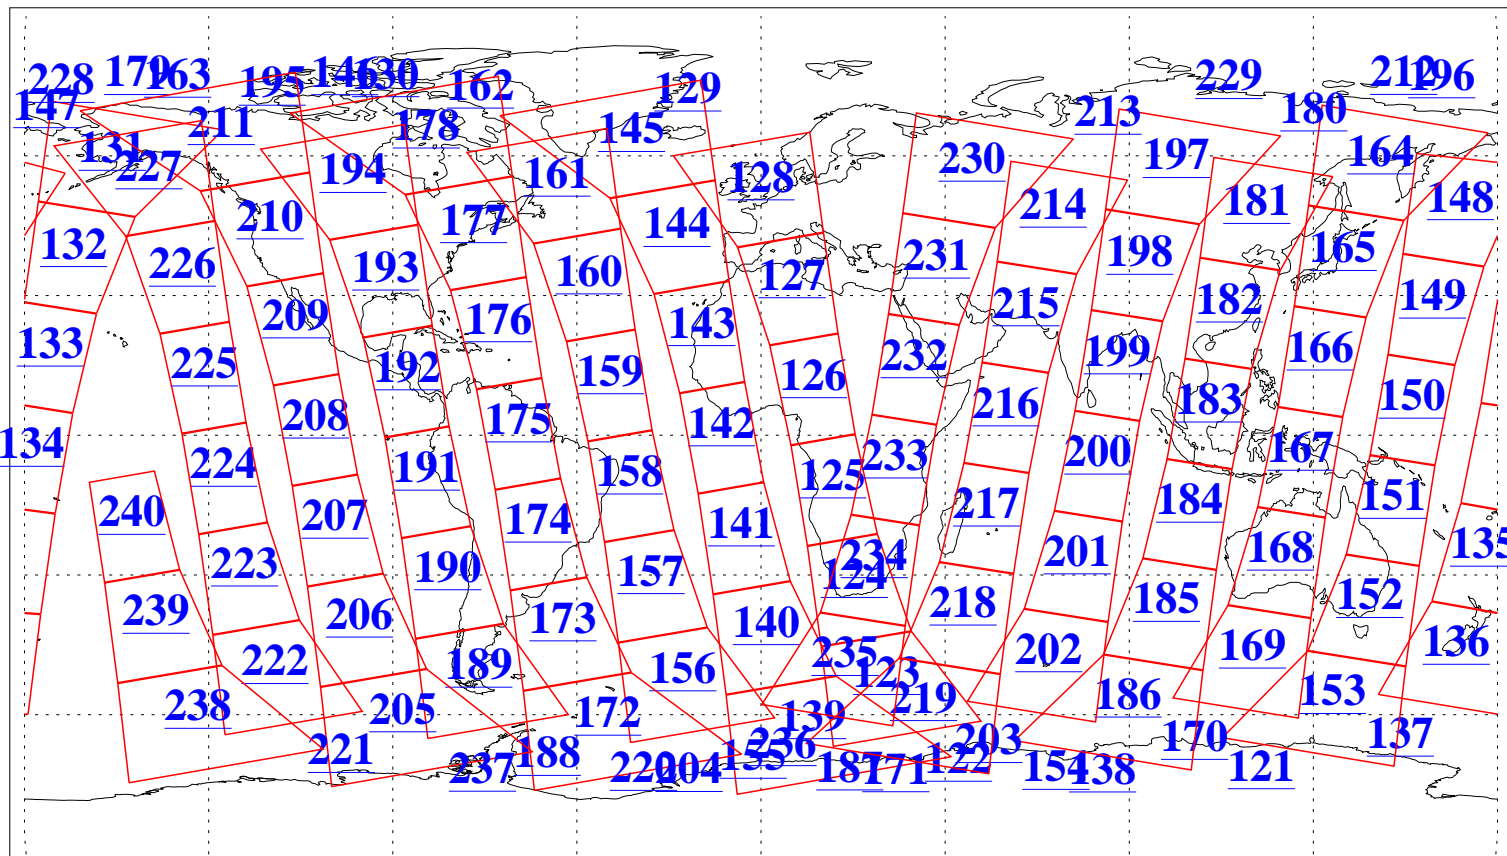

L1B Availability
AMSU Granules: 240
HSB Granules: 0
AIRS Granules: 237

20 Oct 2018
DoY 293
Aqua Day 6013
Granules: 1 to 120

Granules: 121 to 240

Legend: AMSU Available, HSB Available, AIRS Available

L1B Availability
AMSU Granules: 240
HSB Granules: 0
AIRS Granules: 237

20 Oct 2018
DoY 293
Aqua Day 6013

Ascending Granules

Descending Granules

Legend: AMSU Available, HSB Available, AIRS Available

L1B Availability
 AMSU Granules: 240
 HSB Granules: 0
 AIRS Granules: 237

20 Oct 2018
 DoY 293
 Aqua Day 6013

Northern Hemisphere Granules

Southern Hemisphere Granules

Legend: AMSU Available, HSB Available, AIRS Available