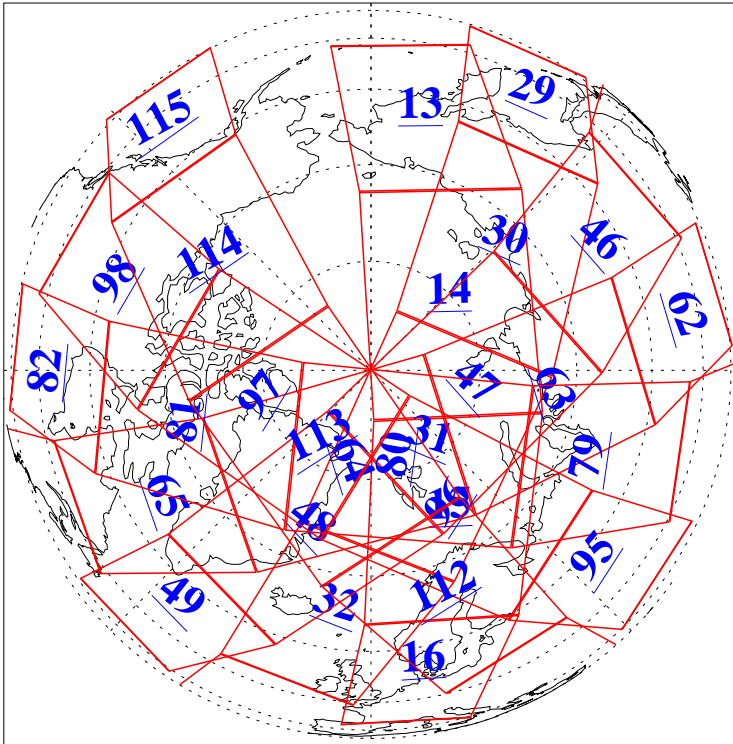

L1B Availability
AMSU Granules: 240
HSB Granules: 0
AIRS Granules: 237

20 Oct 2018
DoY 293
Aqua Day 6013
Granules: 1 to 120

Granules: 121 to 240

Legend: AMSU Available, HSB Available, AIRS Available

L1B Availability
AMSU Granules: 240
HSB Granules: 0
AIRS Granules: 237

20 Oct 2018
DoY 293
Aqua Day 6013

Ascending Granules

Descending Granules

Legend: AMSU Available, HSB Available, AIRS Available

L1B Availability
 AMSU Granules: 240
 HSB Granules: 0
 AIRS Granules: 237

20 Oct 2018
 DoY 293
 Aqua Day 6013

Northern Hemisphere Granules

Southern Hemisphere Granules

Legend: AMSU Available, HSB Available, AIRS Available