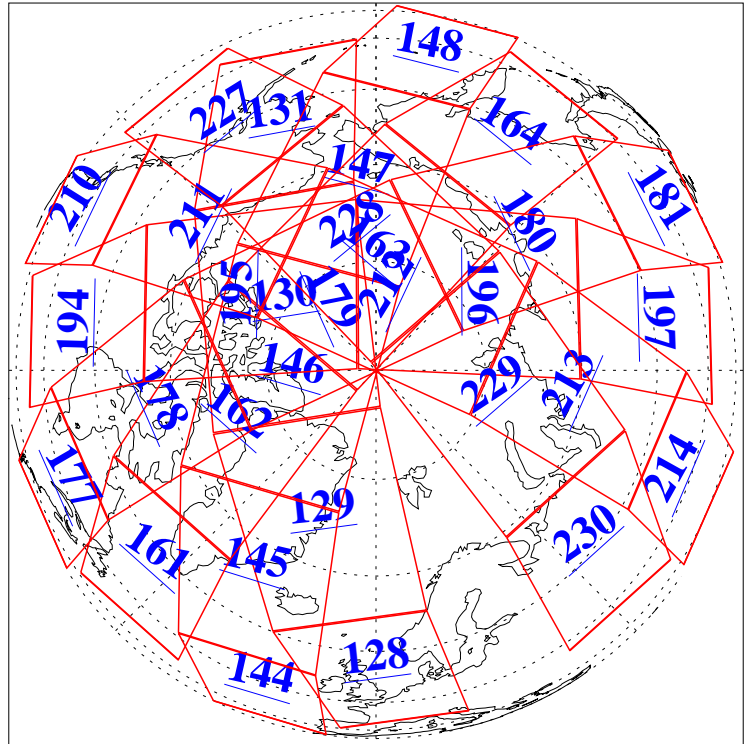

20 Oct 2018
DoY 293
Aqua Day 6013

Ascending Granules

Descending Granules

Legend: AMSU Available, HSB Available, AIRS Available

L1B Availability
 AMSU Granules: 240
 HSB Granules: 0
 AIRS Granules: 237

20 Oct 2018
 DoY 293
 Aqua Day 6013

Northern Hemisphere Granules

Southern Hemisphere Granules

Legend: AMSU Available, HSB Available, AIRS Available