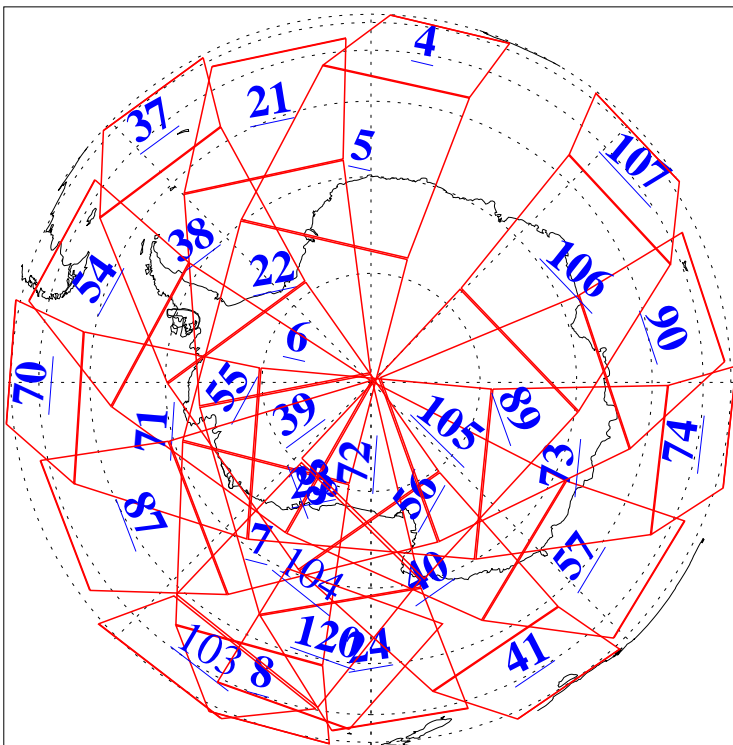

L1B Availability
AMSU Granules: 240
HSB Granules: 0
AIRS Granules: 237

20 Oct 2018
DoY 293
Aqua Day 6013
Granules: 1 to 120

Granules: 121 to 240

Legend: AMSU Available, HSB Available, AIRS Available

L1B Availability
AMSU Granules: 240
HSB Granules: 0
AIRS Granules: 237

20 Oct 2018
DoY 293
Aqua Day 6013

Ascending Granules

Descending Granules

Legend: AMSU Available, HSB Available, AIRS Available

L1B Availability
 AMSU Granules: 240
 HSB Granules: 0
 AIRS Granules: 237

20 Oct 2018
 DoY 293
 Aqua Day 6013

Northern Hemisphere Granules

Southern Hemisphere Granules

Legend: AMSU Available, HSB Available, AIRS Available