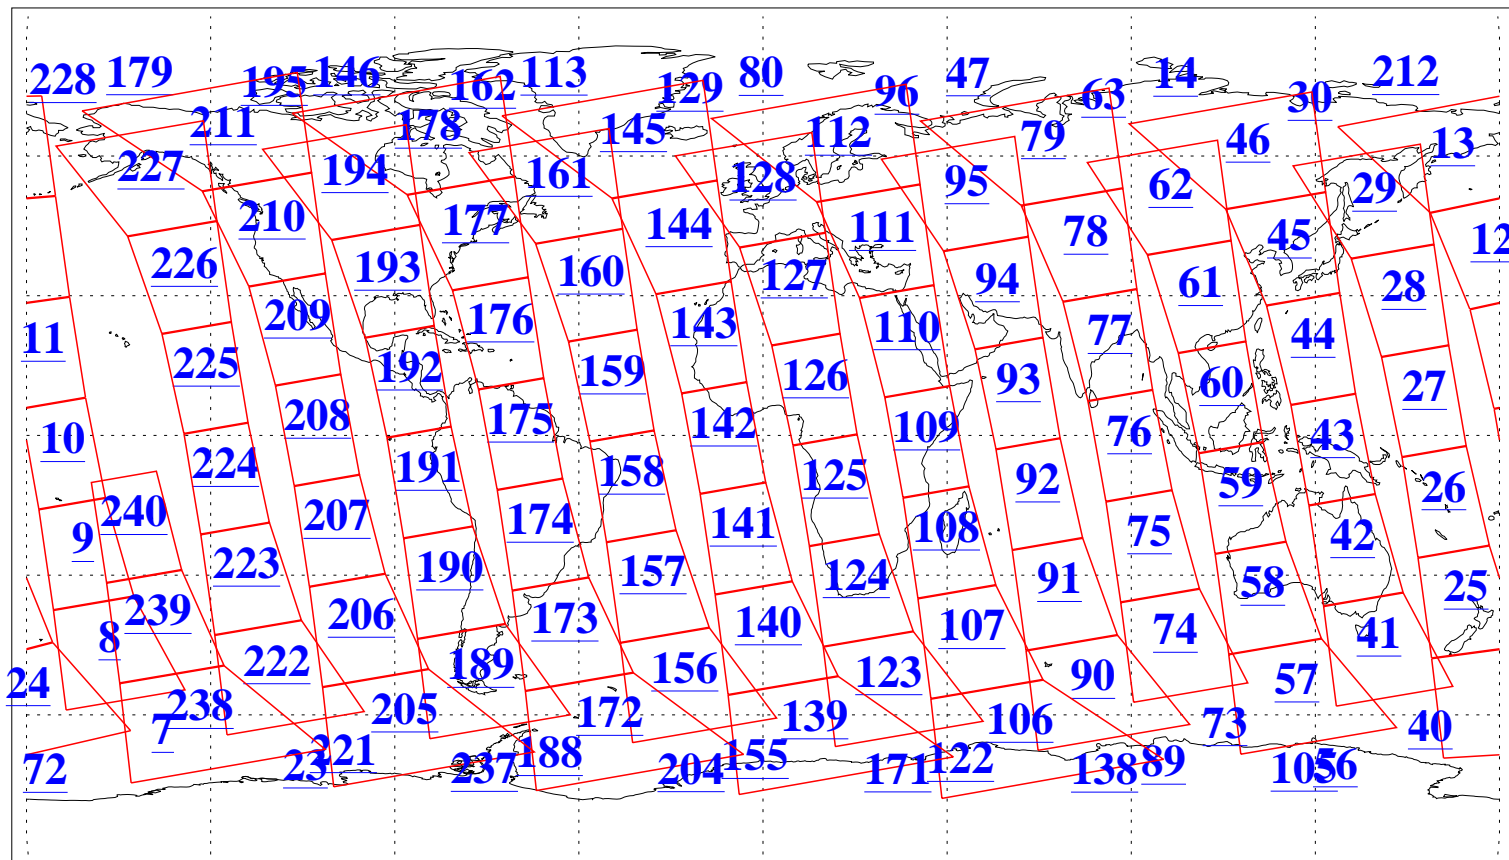

L1B Availability
AMSU Granules: 240
HSB Granules: 0
AIRS Granules: 237

20 Oct 2018
DoY 293
Aqua Day 6013
Granules: 1 to 120

Granules: 121 to 240

Legend: AMSU Available, HSB Available, AIRS Available

L1B Availability
AMSU Granules: 240
HSB Granules: 0
AIRS Granules: 237

20 Oct 2018
DoY 293
Aqua Day 6013

Ascending Granules

Descending Granules

Legend: AMSU Available, HSB Available, AIRS Available

L1B Availability
 AMSU Granules: 240
 HSB Granules: 0
 AIRS Granules: 237

20 Oct 2018
 DoY 293
 Aqua Day 6013

Northern Hemisphere Granules

Southern Hemisphere Granules

Legend: AMSU Available, HSB Available, AIRS Available