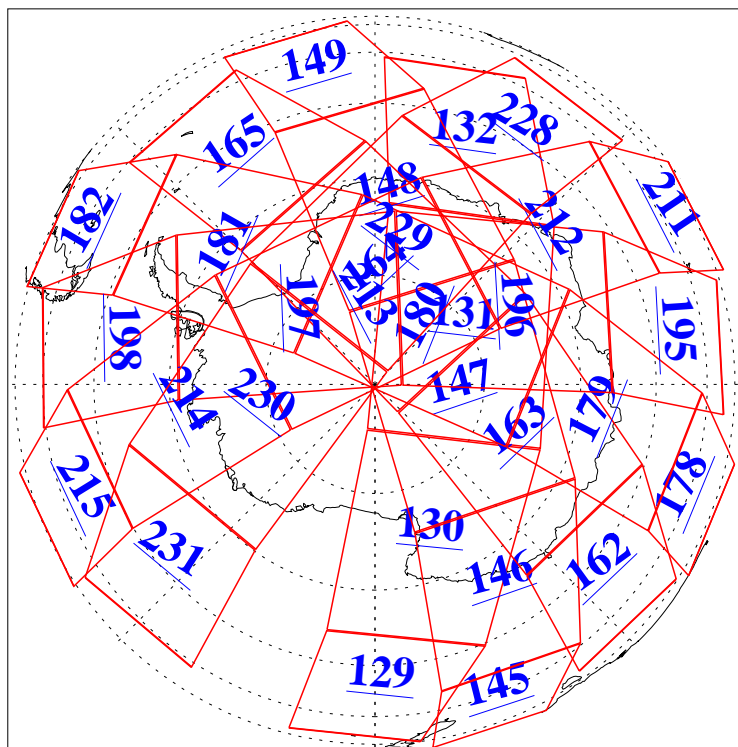

L1B Availability
AMSU Granules: 240
HSB Granules: 0
AIRS Granules: 240

19 Oct 2018
DoY 292
Aqua Day 6012
Granules: 1 to 120

Granules: 121 to 240

Legend: AMSU Available, HSB Available, AIRS Available

L1B Availability
AMSU Granules: 240
HSB Granules: 0
AIRS Granules: 240

19 Oct 2018
DoY 292
Aqua Day 6012
Ascending Granules

Descending Granules

Legend: AMSU Available, HSB Available, AIRS Available

L1B Availability
AMSU Granules: 240
HSB Granules: 0
AIRS Granules: 240

19 Oct 2018
DoY 292
Aqua Day 6012

Northern Hemisphere Granules

Southern Hemisphere Granules

Legend: AMSU Available, HSB Available, AIRS Available