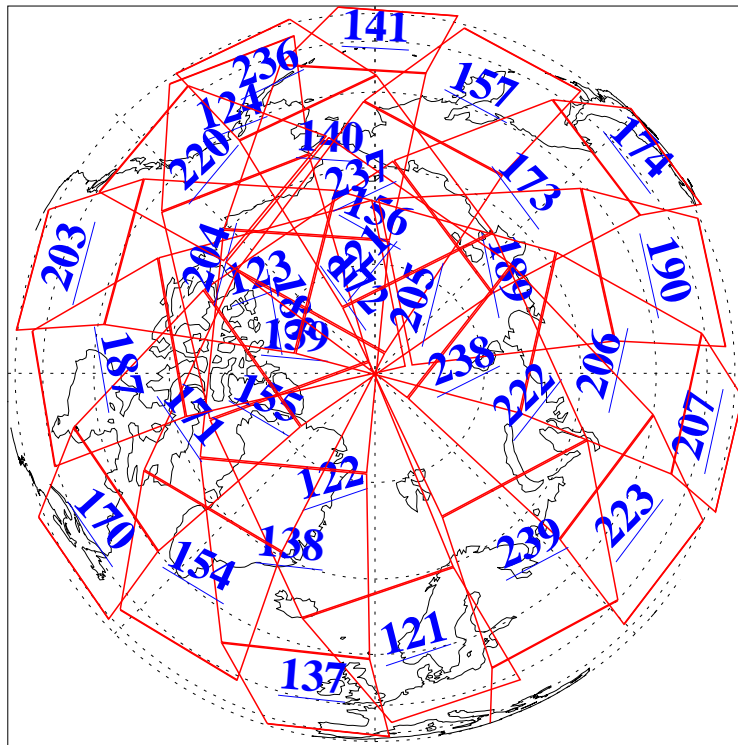

19 Oct 2018
DoY 292
Aqua Day 6012
Ascending Granules

Descending Granules

Legend: AMSU Available, HSB Available, AIRS Available

L1B Availability
AMSU Granules: 240
HSB Granules: 0
AIRS Granules: 240

19 Oct 2018
DoY 292
Aqua Day 6012

Northern Hemisphere Granules

Southern Hemisphere Granules

Legend: AMSU Available, HSB Available, AIRS Available