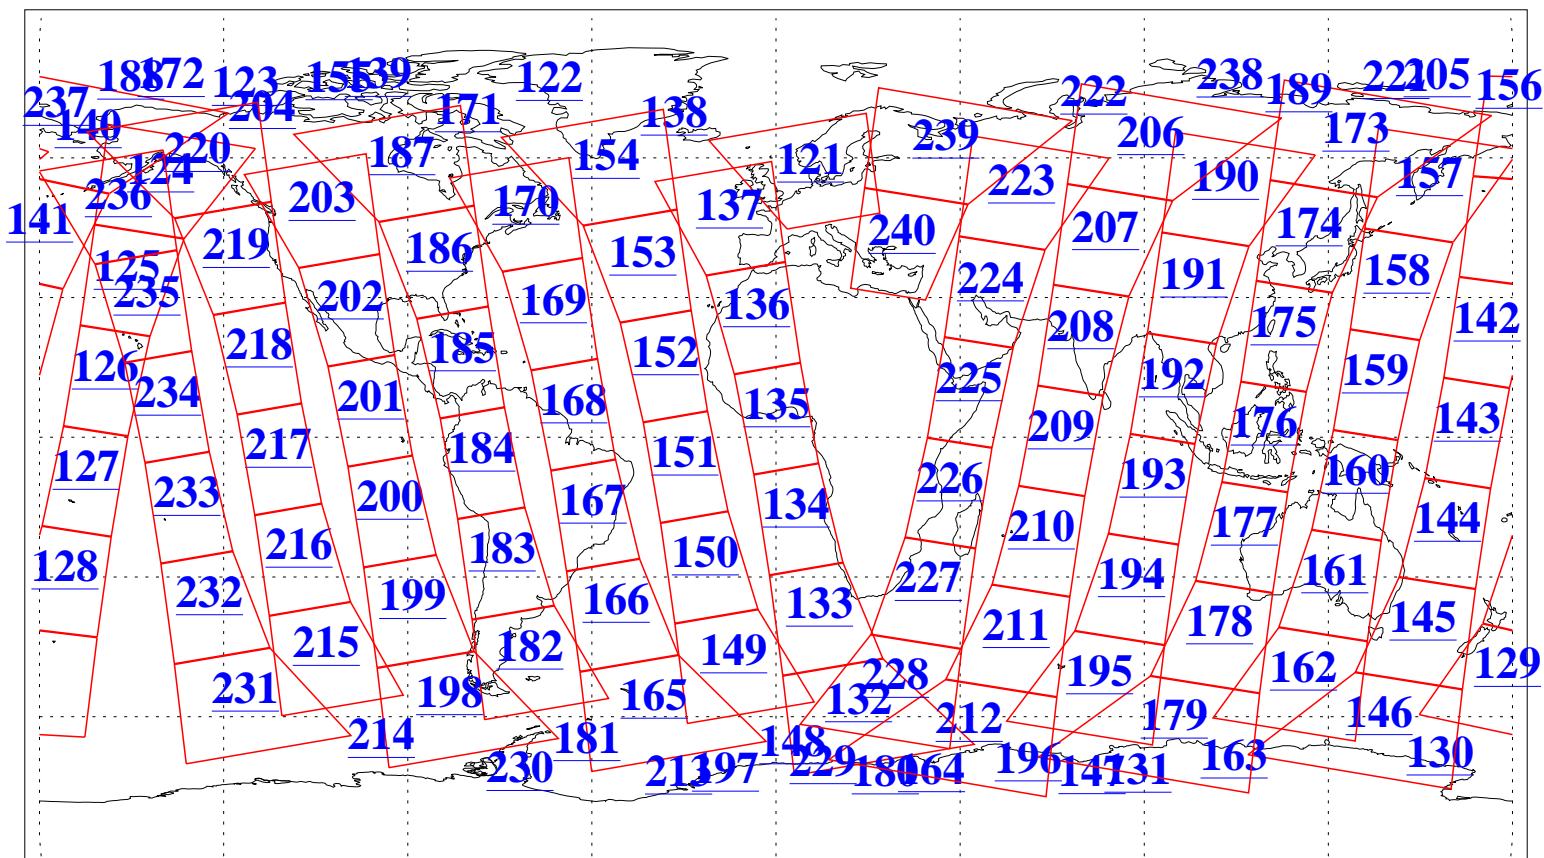

L1B Availability
AMSU Granules: 240
HSB Granules: 0
AIRS Granules: 240

19 Oct 2018
DoY 292
Aqua Day 6012
Granules: 1 to 120

Granules: 121 to 240

Legend: AMSU Available, HSB Available, AIRS Available

L1B Availability
AMSU Granules: 240
HSB Granules: 0
AIRS Granules: 240

19 Oct 2018
DoY 292
Aqua Day 6012
Ascending Granules

Descending Granules

Legend: AMSU Available, HSB Available, AIRS Available

L1B Availability
AMSU Granules: 240
HSB Granules: 0
AIRS Granules: 240

19 Oct 2018
DoY 292
Aqua Day 6012

Northern Hemisphere Granules

Southern Hemisphere Granules

Legend: AMSU Available, HSB Available, AIRS Available