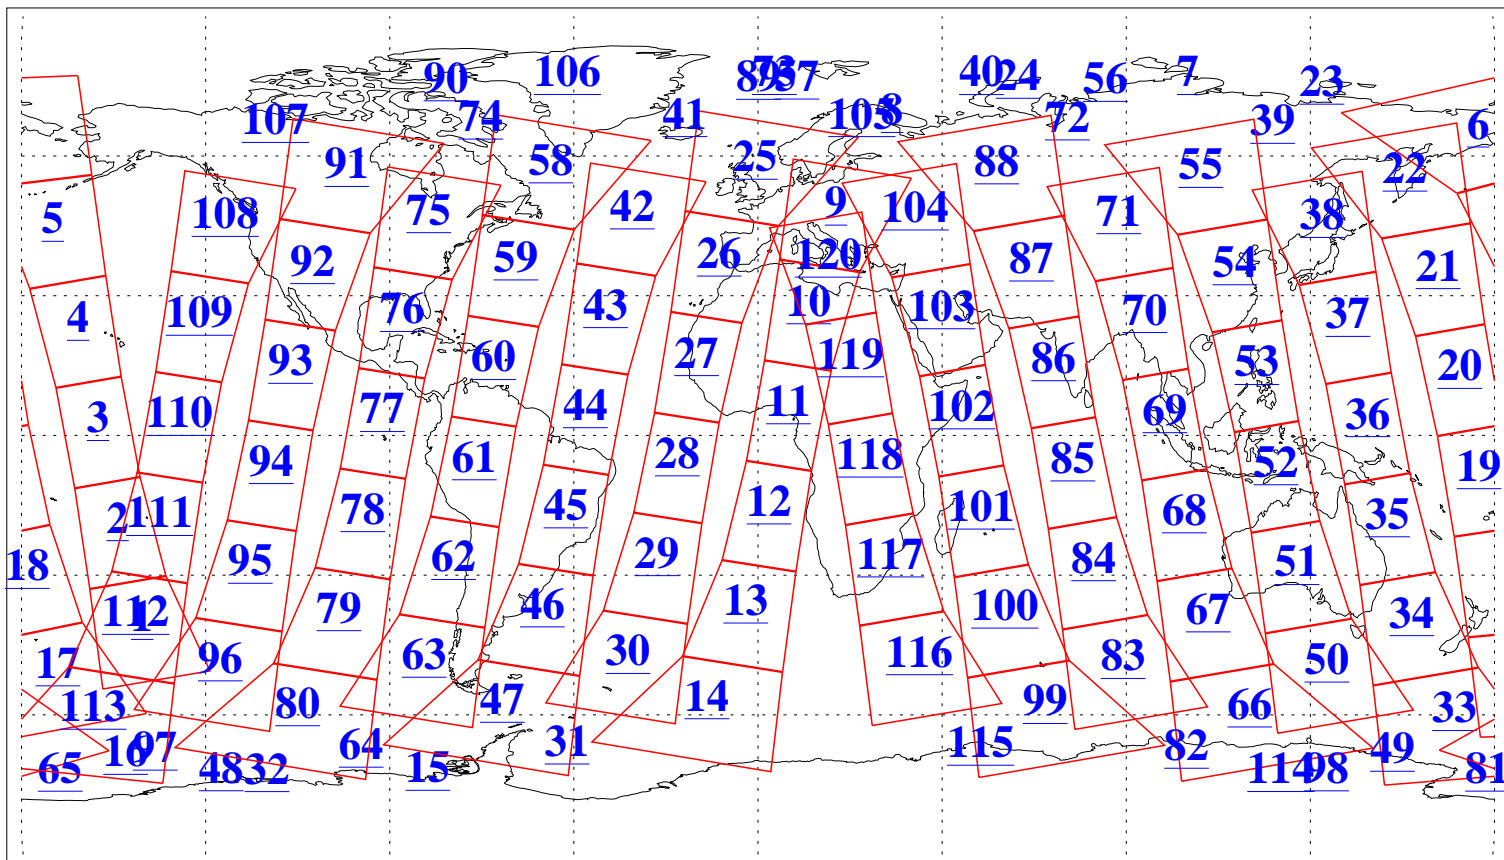

L1B Availability
AMSU Granules: 240
HSB Granules: 0
AIRS Granules: 240

19 Oct 2018
DoY 292
Aqua Day 6012
Granules: 1 to 120

Granules: 121 to 240

Legend: AMSU Available, HSB Available, AIRS Available

L1B Availability
AMSU Granules: 240
HSB Granules: 0
AIRS Granules: 240

19 Oct 2018
DoY 292
Aqua Day 6012
Ascending Granules

Descending Granules

Legend: AMSU Available, HSB Available, AIRS Available

L1B Availability
AMSU Granules: 240
HSB Granules: 0
AIRS Granules: 240

19 Oct 2018
DoY 292
Aqua Day 6012

Northern Hemisphere Granules

Southern Hemisphere Granules

Legend: AMSU Available, HSB Available, AIRS Available