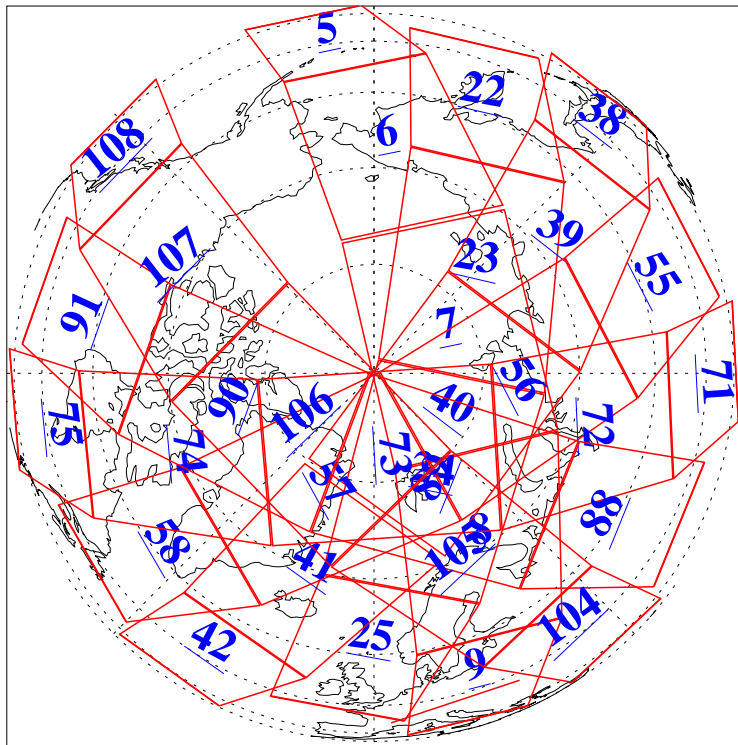

L1B Availability
AMSU Granules: 240
HSB Granules: 0
AIRS Granules: 240

19 Oct 2018
DoY 292
Aqua Day 6012
Granules: 1 to 120

Granules: 121 to 240

Legend: AMSU Available, HSB Available, AIRS Available

L1B Availability
AMSU Granules: 240
HSB Granules: 0
AIRS Granules: 240

19 Oct 2018
DoY 292
Aqua Day 6012
Ascending Granules

Descending Granules

Legend: AMSU Available, HSB Available, AIRS Available

L1B Availability
AMSU Granules: 240
HSB Granules: 0
AIRS Granules: 240

19 Oct 2018
DoY 292
Aqua Day 6012

Northern Hemisphere Granules

Southern Hemisphere Granules

Legend: AMSU Available, HSB Available, AIRS Available