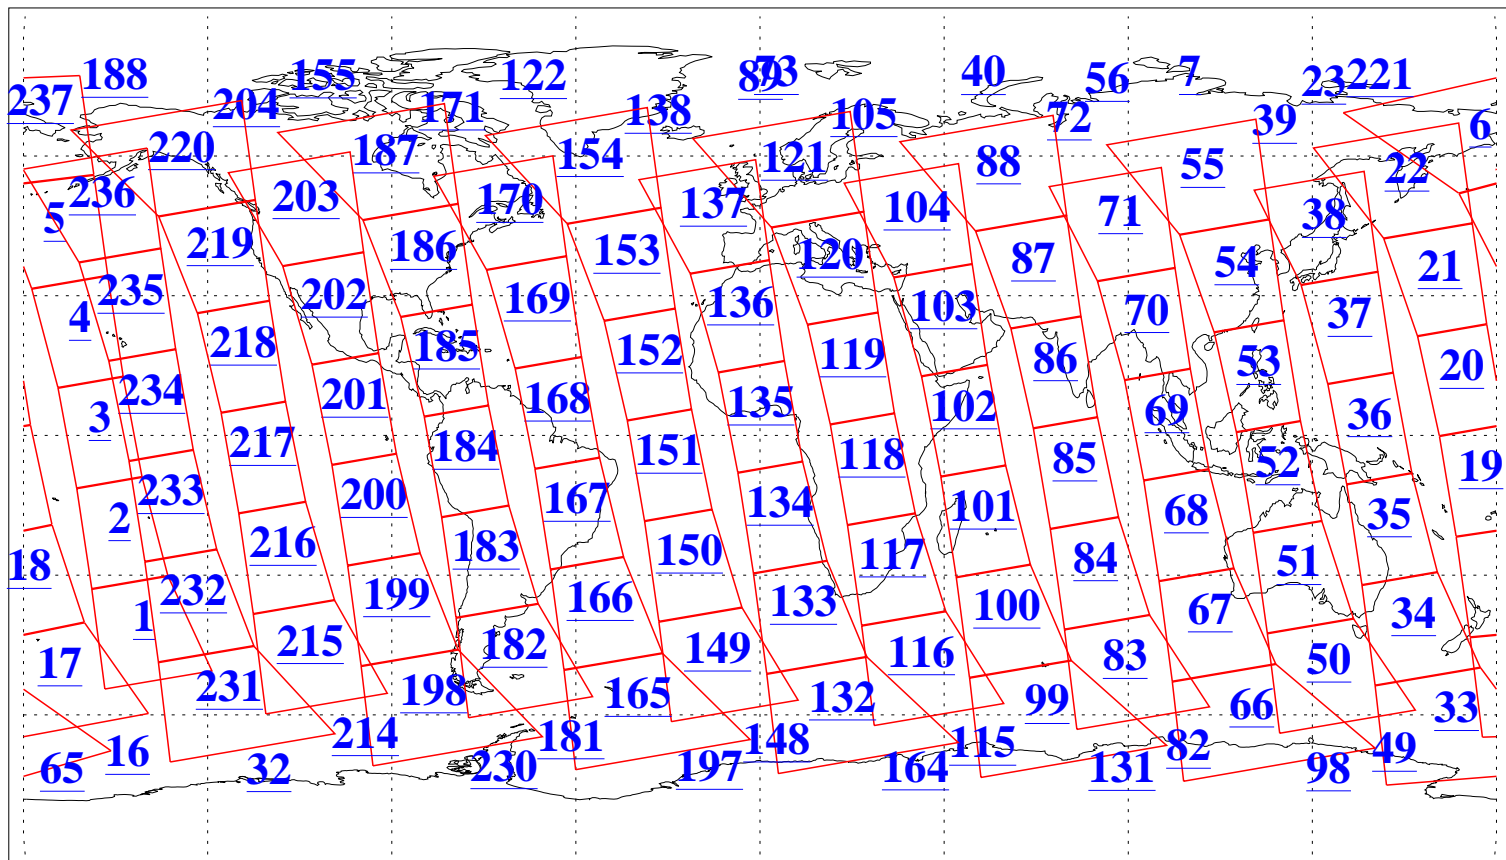

L1B Availability
AMSU Granules: 240
HSB Granules: 0
AIRS Granules: 240

19 Oct 2018
DoY 292
Aqua Day 6012
Granules: 1 to 120

Granules: 121 to 240

Legend: AMSU Available, HSB Available, AIRS Available

L1B Availability
AMSU Granules: 240
HSB Granules: 0
AIRS Granules: 240

19 Oct 2018
DoY 292
Aqua Day 6012
Ascending Granules

Descending Granules

Legend: AMSU Available, HSB Available, AIRS Available

L1B Availability
AMSU Granules: 240
HSB Granules: 0
AIRS Granules: 240

19 Oct 2018
DoY 292
Aqua Day 6012

Northern Hemisphere Granules

Southern Hemisphere Granules

Legend: AMSU Available, HSB Available, AIRS Available