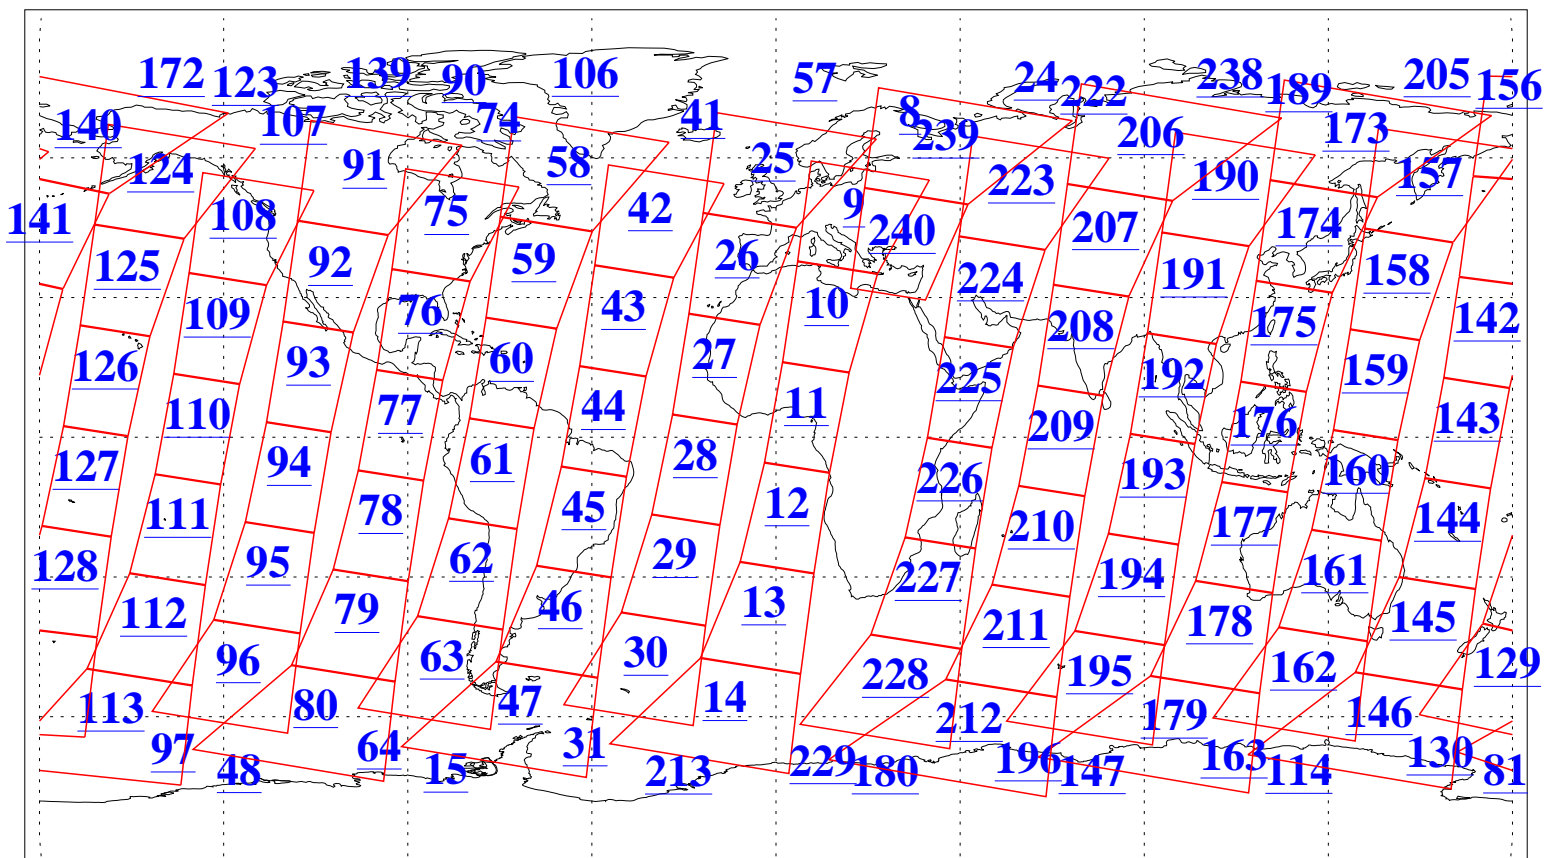

L1B Availability
AMSU Granules: 240
HSB Granules: 0
AIRS Granules: 240

19 Oct 2018
DoY 292
Aqua Day 6012
Granules: 1 to 120

Granules: 121 to 240

Legend: AMSU Available, HSB Available, AIRS Available

L1B Availability
AMSU Granules: 240
HSB Granules: 0
AIRS Granules: 240

19 Oct 2018
DoY 292
Aqua Day 6012
Ascending Granules

Descending Granules

Legend: AMSU Available, HSB Available, AIRS Available

L1B Availability
AMSU Granules: 240
HSB Granules: 0
AIRS Granules: 240

19 Oct 2018
DoY 292
Aqua Day 6012

Northern Hemisphere Granules

Southern Hemisphere Granules

Legend: AMSU Available, HSB Available, AIRS Available