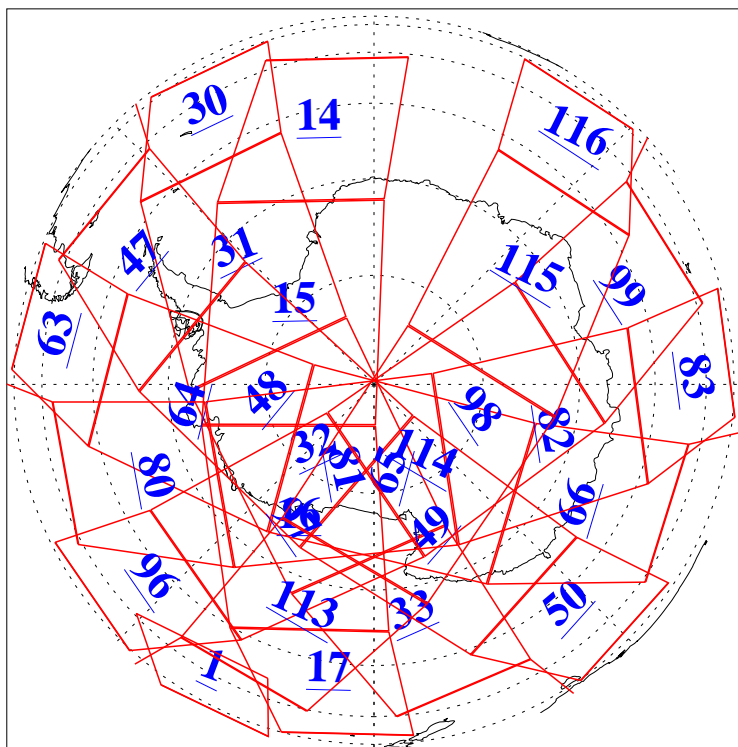

L1B Availability
AMSU Granules: 240
HSB Granules: 0
AIRS Granules: 240

19 Oct 2018
DoY 292
Aqua Day 6012
Granules: 1 to 120

Granules: 121 to 240

Legend: AMSU Available, HSB Available, AIRS Available

L1B Availability
AMSU Granules: 240
HSB Granules: 0
AIRS Granules: 240

19 Oct 2018
DoY 292
Aqua Day 6012
Ascending Granules

Descending Granules

Legend: AMSU Available, HSB Available, AIRS Available

L1B Availability
AMSU Granules: 240
HSB Granules: 0
AIRS Granules: 240

19 Oct 2018
DoY 292
Aqua Day 6012

Northern Hemisphere Granules

Southern Hemisphere Granules

Legend: AMSU Available, HSB Available, AIRS Available