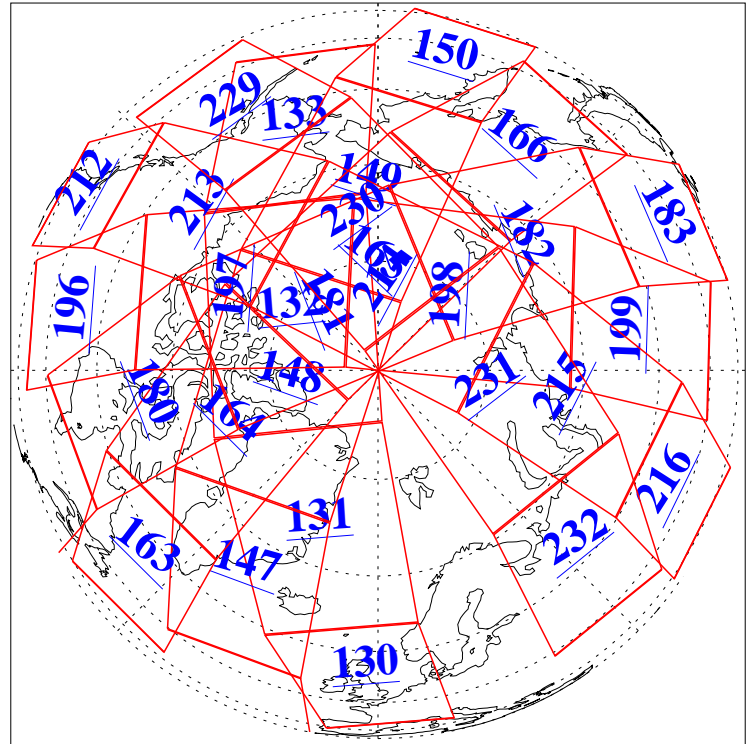

18 Oct 2018
DoY 291
Aqua Day 6011
Ascending Granules

Descending Granules

Legend: AMSU Available, HSB Available, AIRS Available

L1B Availability
 AMSU Granules: 239
 HSB Granules: 0
 AIRS Granules: 240

18 Oct 2018
 DoY 291
 Aqua Day 6011

Northern Hemisphere Granules

Southern Hemisphere Granules

Legend: AMSU Available, HSB Available, AIRS Available