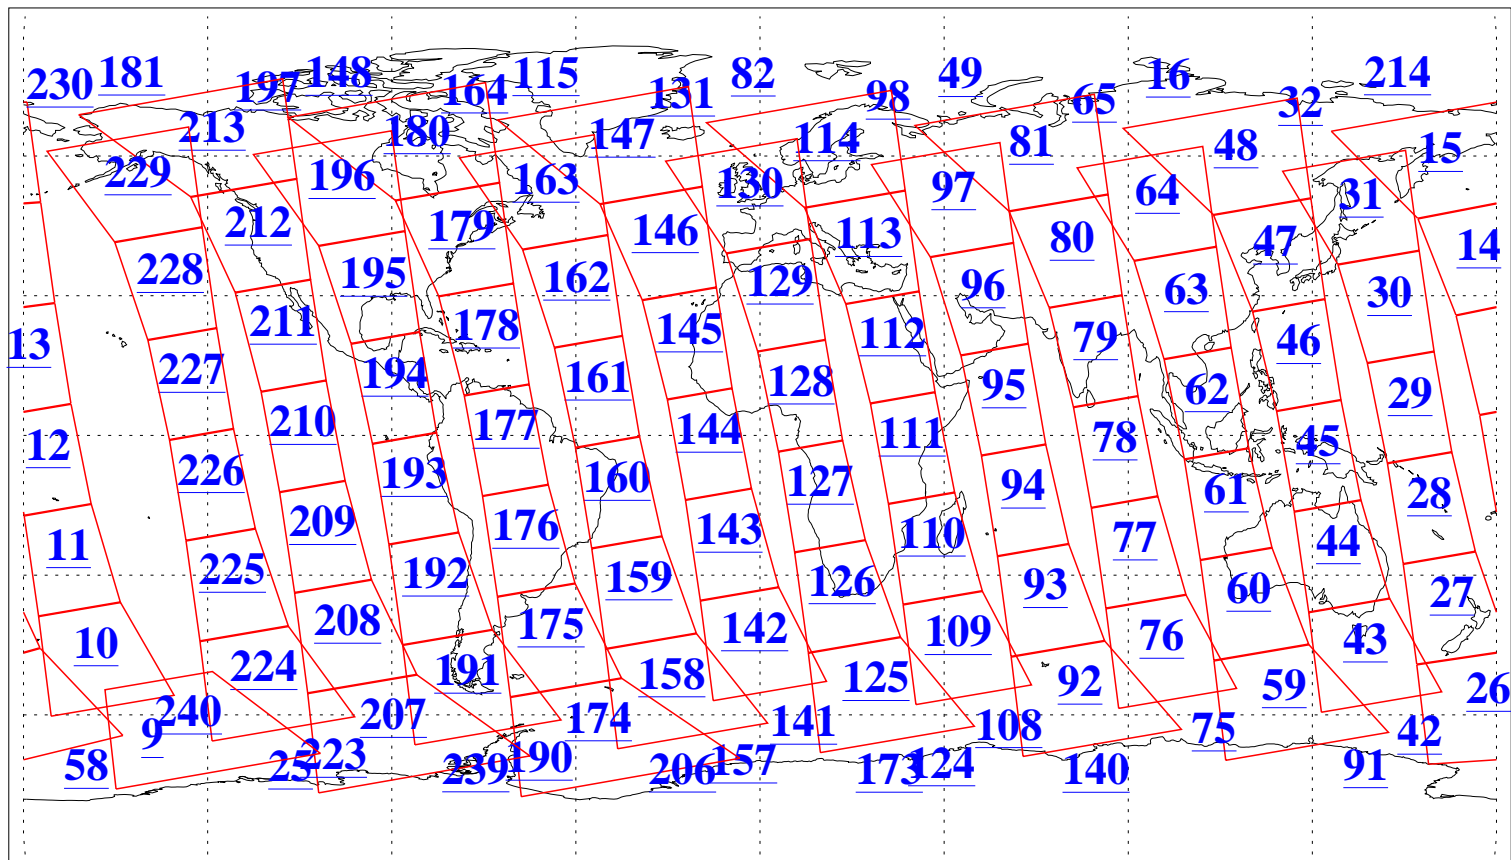

L1B Availability
AMSU Granules: 239
HSB Granules: 0
AIRS Granules: 240

18 Oct 2018
DoY 291
Aqua Day 6011
Granules: 1 to 120

Granules: 121 to 240

Legend: AMSU Available, HSB Available, AIRS Available

L1B Availability
AMSU Granules: 239
HSB Granules: 0
AIRS Granules: 240

18 Oct 2018
DoY 291
Aqua Day 6011
Ascending Granules

Descending Granules

Legend: AMSU Available, HSB Available, AIRS Available

L1B Availability
 AMSU Granules: 239
 HSB Granules: 0
 AIRS Granules: 240

18 Oct 2018
 DoY 291
 Aqua Day 6011

Northern Hemisphere Granules

Southern Hemisphere Granules

Legend: AMSU Available, HSB Available, AIRS Available