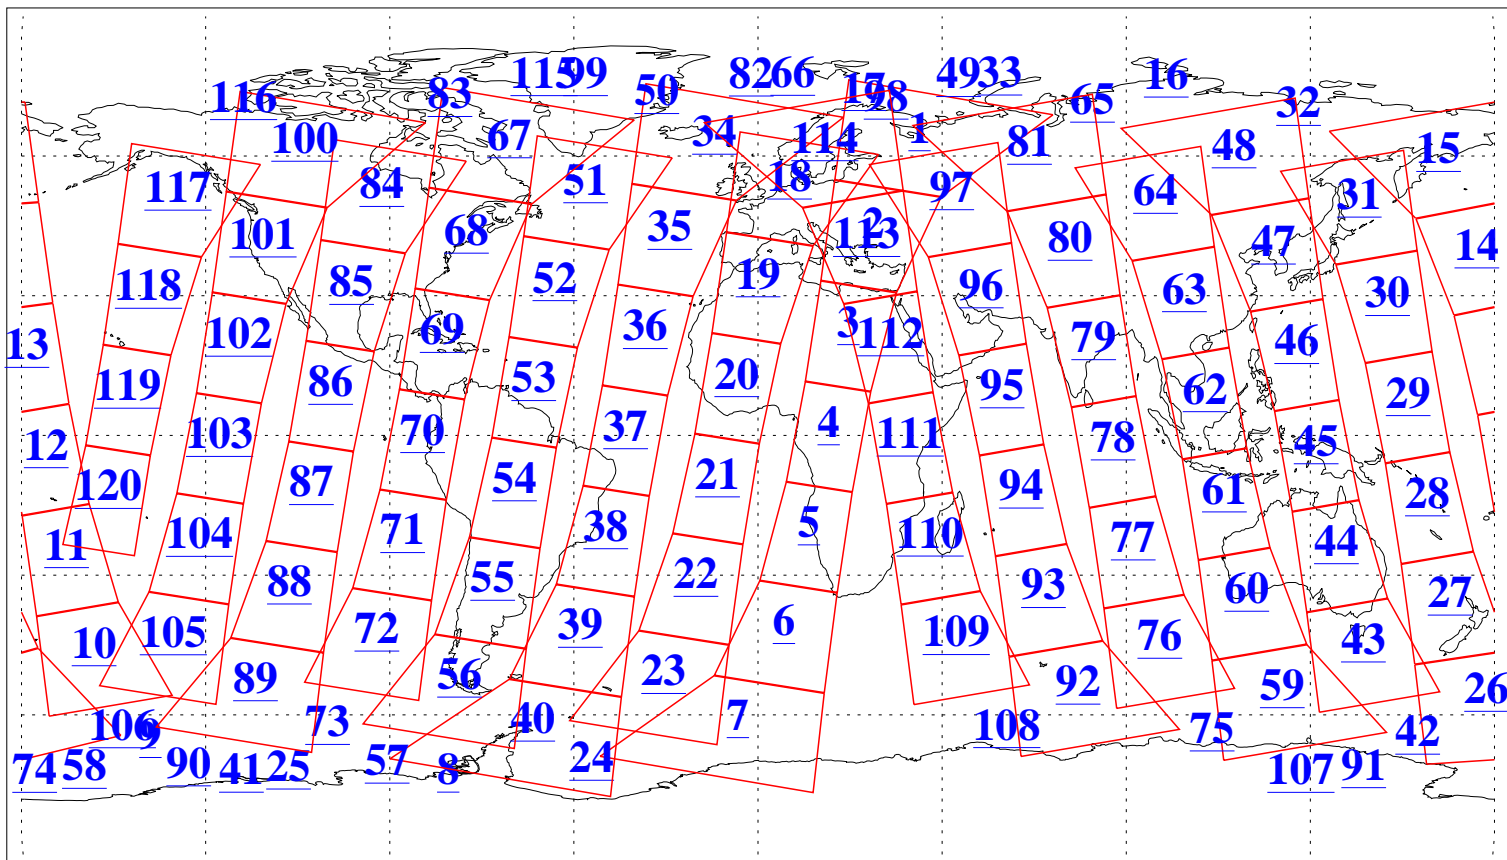

L1B Availability
AMSU Granules: 239
HSB Granules: 0
AIRS Granules: 240

18 Oct 2018
DoY 291
Aqua Day 6011
Granules: 1 to 120

Granules: 121 to 240

Legend: AMSU Available, HSB Available, AIRS Available

L1B Availability
AMSU Granules: 239
HSB Granules: 0
AIRS Granules: 240

18 Oct 2018
DoY 291
Aqua Day 6011
Ascending Granules

Descending Granules

Legend: AMSU Available, HSB Available, AIRS Available

L1B Availability
 AMSU Granules: 239
 HSB Granules: 0
 AIRS Granules: 240

18 Oct 2018
 DoY 291
 Aqua Day 6011

Northern Hemisphere Granules

Southern Hemisphere Granules

Legend: AMSU Available, HSB Available, AIRS Available