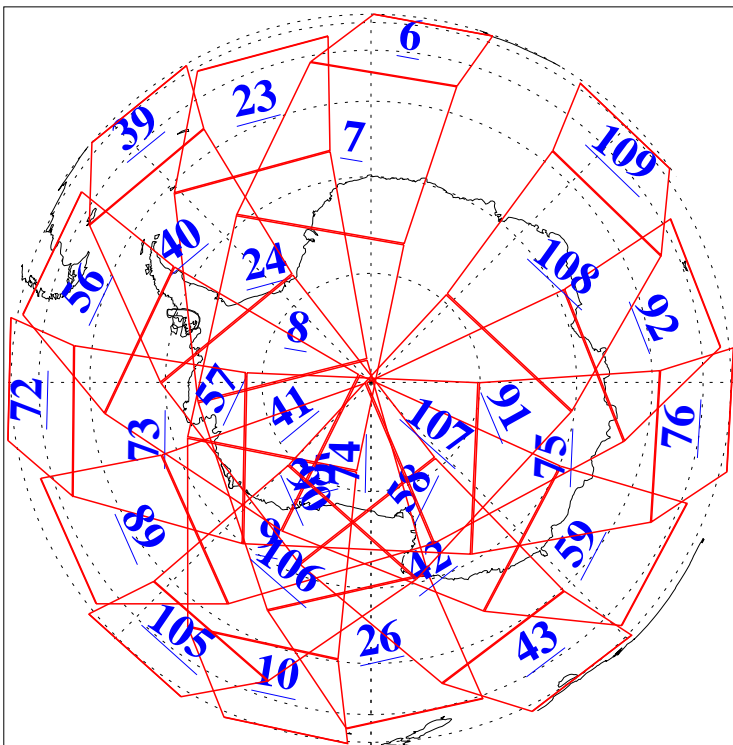

L1B Availability
AMSU Granules: 239
HSB Granules: 0
AIRS Granules: 240

18 Oct 2018
DoY 291
Aqua Day 6011
Granules: 1 to 120

Granules: 121 to 240

Legend: AMSU Available, HSB Available, AIRS Available

L1B Availability
AMSU Granules: 239
HSB Granules: 0
AIRS Granules: 240

18 Oct 2018
DoY 291
Aqua Day 6011
Ascending Granules

Descending Granules

Legend: AMSU Available, HSB Available, AIRS Available

L1B Availability
 AMSU Granules: 239
 HSB Granules: 0
 AIRS Granules: 240

18 Oct 2018
 DoY 291
 Aqua Day 6011

Northern Hemisphere Granules

Southern Hemisphere Granules

Legend: AMSU Available, HSB Available, AIRS Available