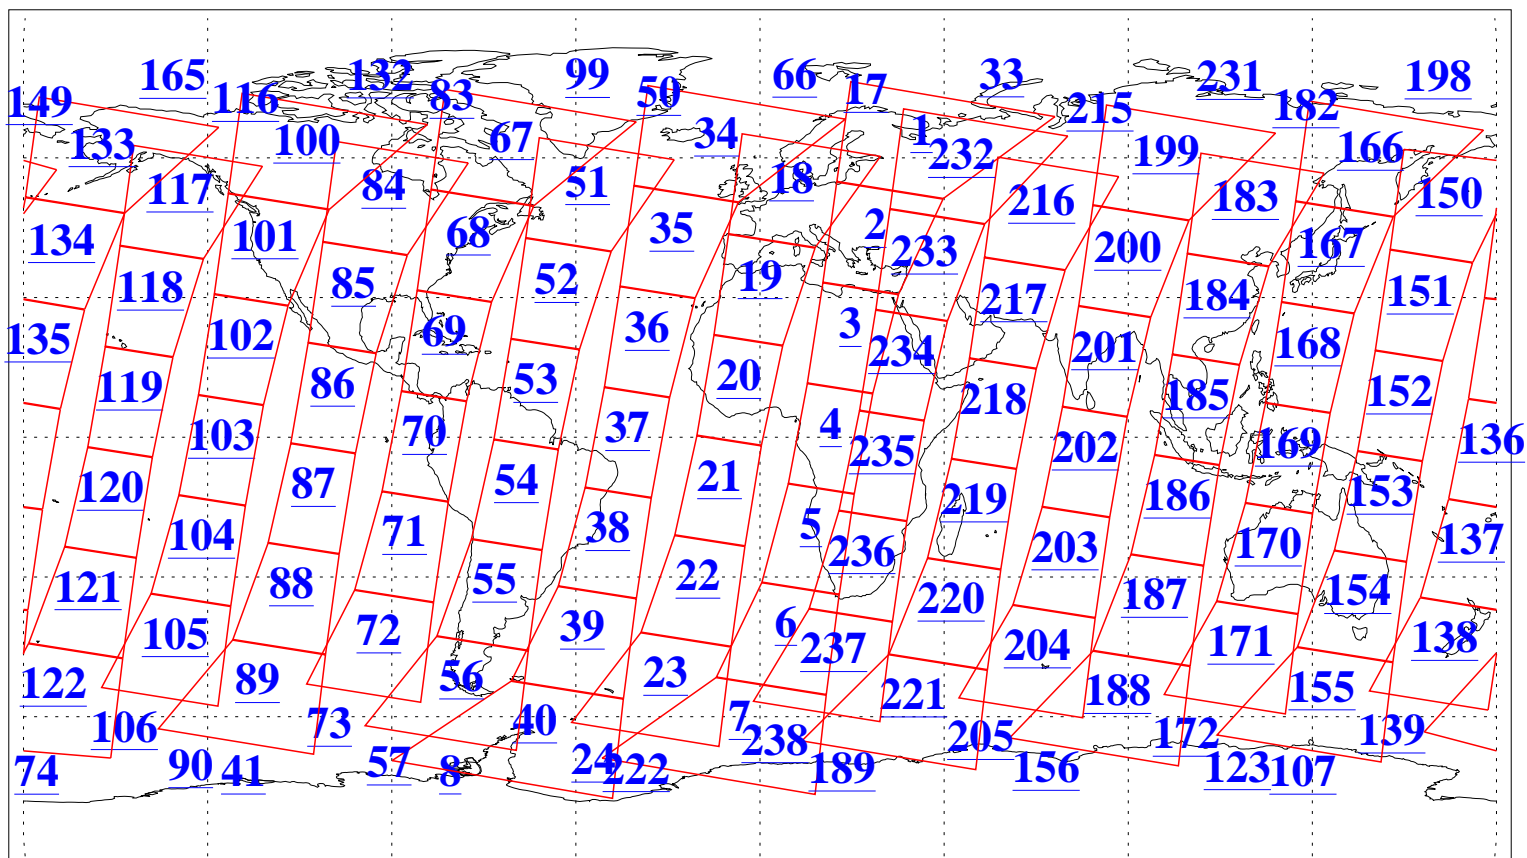

L1B Availability
AMSU Granules: 239
HSB Granules: 0
AIRS Granules: 240

18 Oct 2018
DoY 291
Aqua Day 6011
Granules: 1 to 120

Granules: 121 to 240

Legend: AMSU Available, HSB Available, AIRS Available

L1B Availability
AMSU Granules: 239
HSB Granules: 0
AIRS Granules: 240

18 Oct 2018
DoY 291
Aqua Day 6011
Ascending Granules

Descending Granules

Legend: AMSU Available, HSB Available, AIRS Available

L1B Availability
 AMSU Granules: 239
 HSB Granules: 0
 AIRS Granules: 240

18 Oct 2018
 DoY 291
 Aqua Day 6011

Northern Hemisphere Granules

Southern Hemisphere Granules

Legend: AMSU Available, HSB Available, AIRS Available