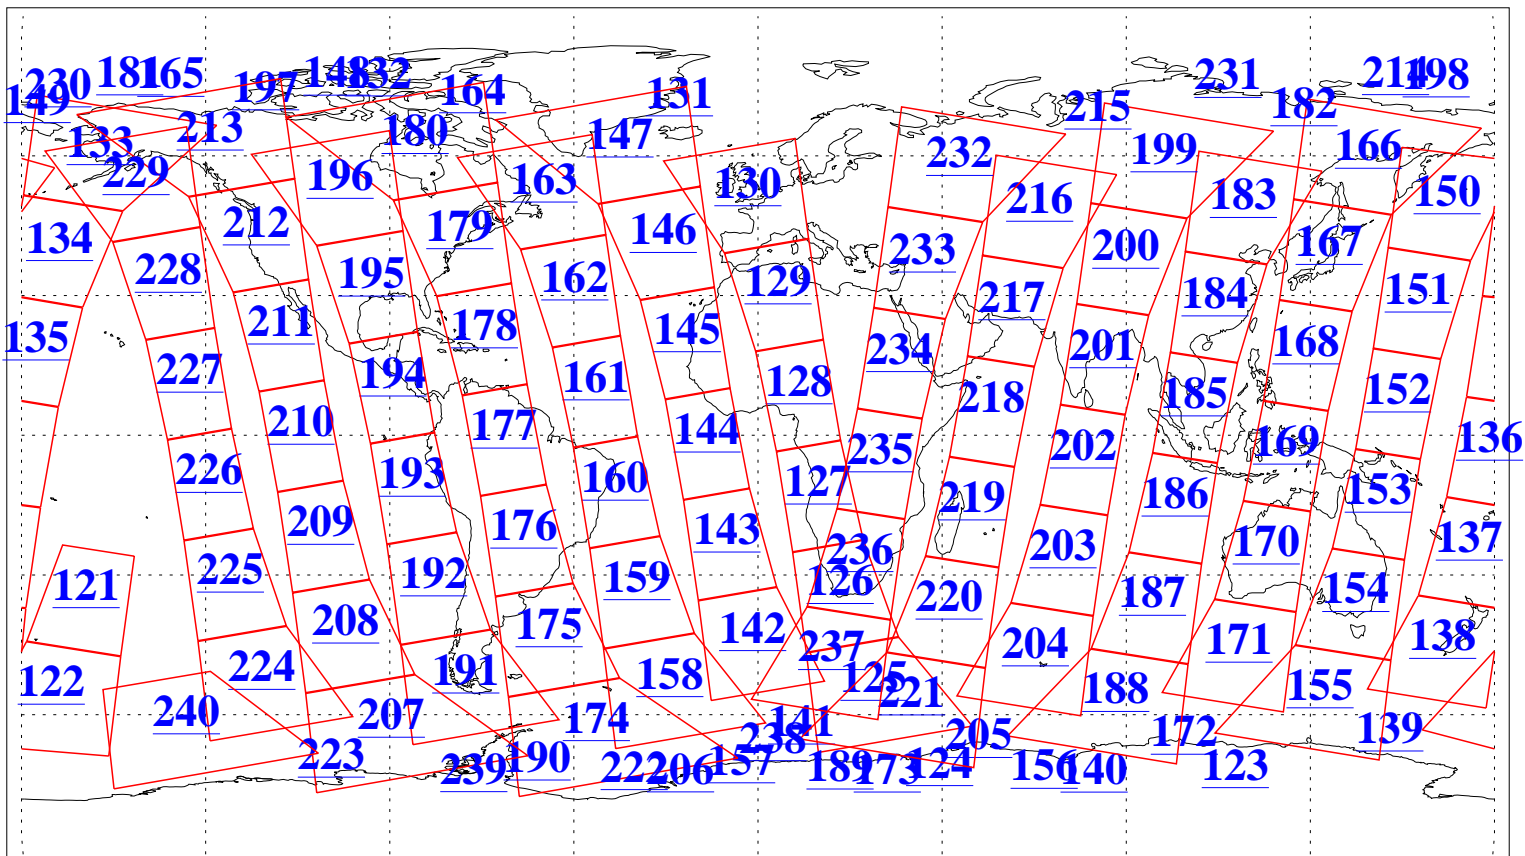

L1B Availability
AMSU Granules: 239
HSB Granules: 0
AIRS Granules: 240

18 Oct 2018
DoY 291
Aqua Day 6011
Granules: 1 to 120

Granules: 121 to 240

Legend: AMSU Available, HSB Available, AIRS Available

L1B Availability
AMSU Granules: 239
HSB Granules: 0
AIRS Granules: 240

18 Oct 2018
DoY 291
Aqua Day 6011
Ascending Granules

Descending Granules

Legend: AMSU Available, HSB Available, AIRS Available

L1B Availability
 AMSU Granules: 239
 HSB Granules: 0
 AIRS Granules: 240

18 Oct 2018
 DoY 291
 Aqua Day 6011

Northern Hemisphere Granules

Southern Hemisphere Granules

Legend: AMSU Available, HSB Available, AIRS Available