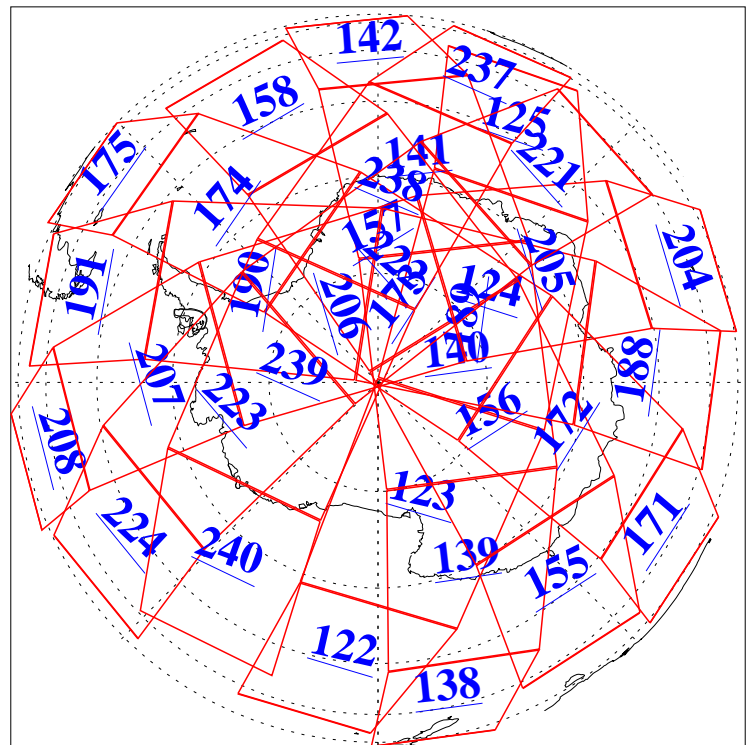

L1B Availability
AMSU Granules: 239
HSB Granules: 0
AIRS Granules: 240

18 Oct 2018
DoY 291
Aqua Day 6011
Granules: 1 to 120

Granules: 121 to 240

Legend: AMSU Available, HSB Available, AIRS Available

L1B Availability
AMSU Granules: 239
HSB Granules: 0
AIRS Granules: 240

18 Oct 2018
DoY 291
Aqua Day 6011
Ascending Granules

Descending Granules

Legend: AMSU Available, HSB Available, AIRS Available

L1B Availability
 AMSU Granules: 239
 HSB Granules: 0
 AIRS Granules: 240

18 Oct 2018
 DoY 291
 Aqua Day 6011

Northern Hemisphere Granules

Southern Hemisphere Granules

Legend: AMSU Available, HSB Available, AIRS Available