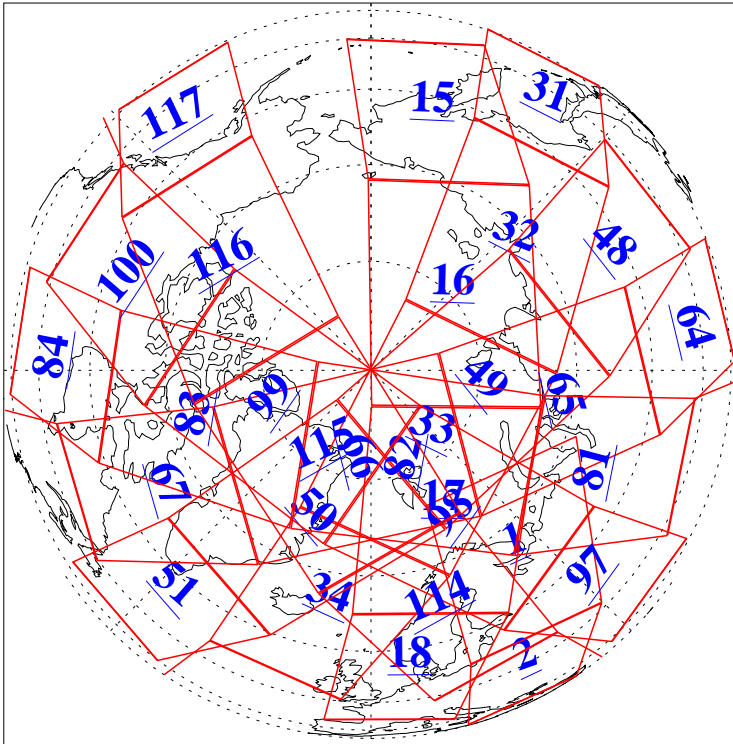

L1B Availability
AMSU Granules: 239
HSB Granules: 0
AIRS Granules: 240

18 Oct 2018
DoY 291
Aqua Day 6011
Granules: 1 to 120

Granules: 121 to 240

Legend: AMSU Available, HSB Available, AIRS Available

L1B Availability
AMSU Granules: 239
HSB Granules: 0
AIRS Granules: 240

18 Oct 2018
DoY 291
Aqua Day 6011
Ascending Granules

Descending Granules

Legend: AMSU Available, HSB Available, AIRS Available

L1B Availability
 AMSU Granules: 239
 HSB Granules: 0
 AIRS Granules: 240

18 Oct 2018
 DoY 291
 Aqua Day 6011

Northern Hemisphere Granules

Southern Hemisphere Granules

Legend: AMSU Available, HSB Available, AIRS Available