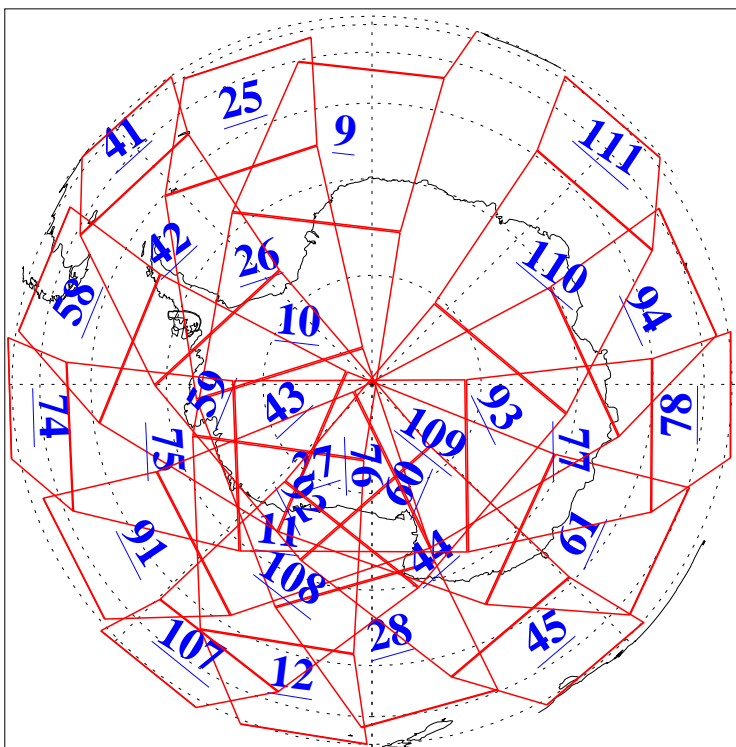

L1B Availability  
AMSU Granules: 240  
HSB Granules: 0  
AIRS Granules: 240

16 Oct 2018  
DoY 289  
Aqua Day 6009  
Granules: 1 to 120

Granules: 121 to 240

Legend: AMSU Available, HSB Available, AIRS Available

L1B Availability  
AMSU Granules: 240  
HSB Granules: 0  
AIRS Granules: 240

16 Oct 2018  
DoY 289  
Aqua Day 6009

Ascending Granules

Descending Granules

Legend: AMSU Available, HSB Available, AIRS Available

L1B Availability  
 AMSU Granules: 240  
 HSB Granules: 0  
 AIRS Granules: 240

16 Oct 2018  
 DoY 289  
 Aqua Day 6009

Northern Hemisphere Granules

Southern Hemisphere Granules

Legend: AMSU Available, HSB Available, AIRS Available