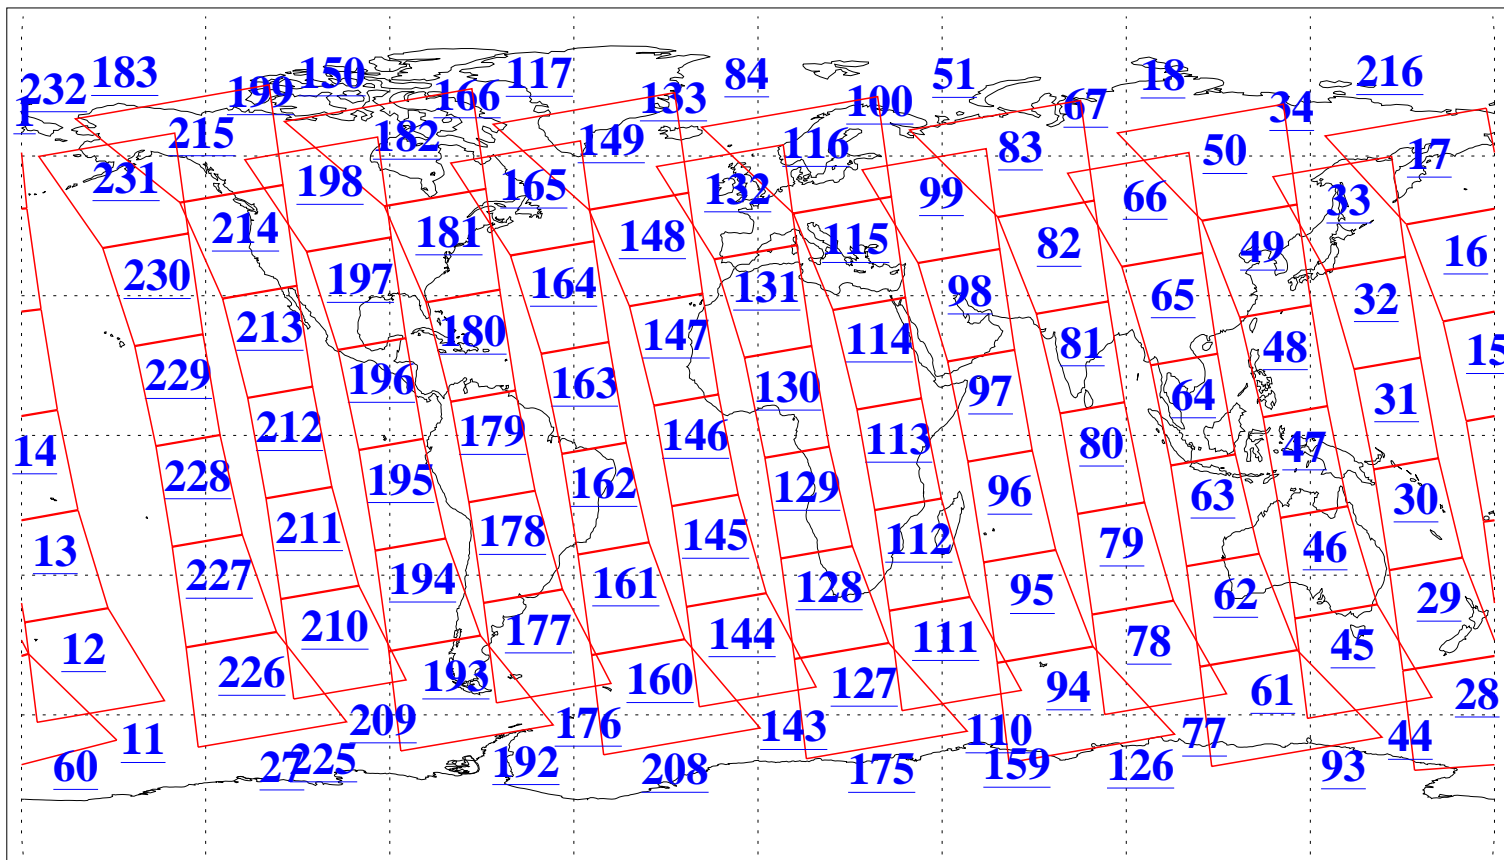

L1B Availability  
AMSU Granules: 240  
HSB Granules: 0  
AIRS Granules: 240

16 Oct 2018  
DoY 289  
Aqua Day 6009  
Granules: 1 to 120

Granules: 121 to 240

Legend: AMSU Available, HSB Available, AIRS Available

L1B Availability  
AMSU Granules: 240  
HSB Granules: 0  
AIRS Granules: 240

16 Oct 2018  
DoY 289  
Aqua Day 6009

Ascending Granules

Descending Granules

Legend: AMSU Available, HSB Available, AIRS Available

L1B Availability  
 AMSU Granules: 240  
 HSB Granules: 0  
 AIRS Granules: 240

16 Oct 2018  
 DoY 289  
 Aqua Day 6009

Northern Hemisphere Granules

Southern Hemisphere Granules

Legend: AMSU Available, HSB Available, AIRS Available