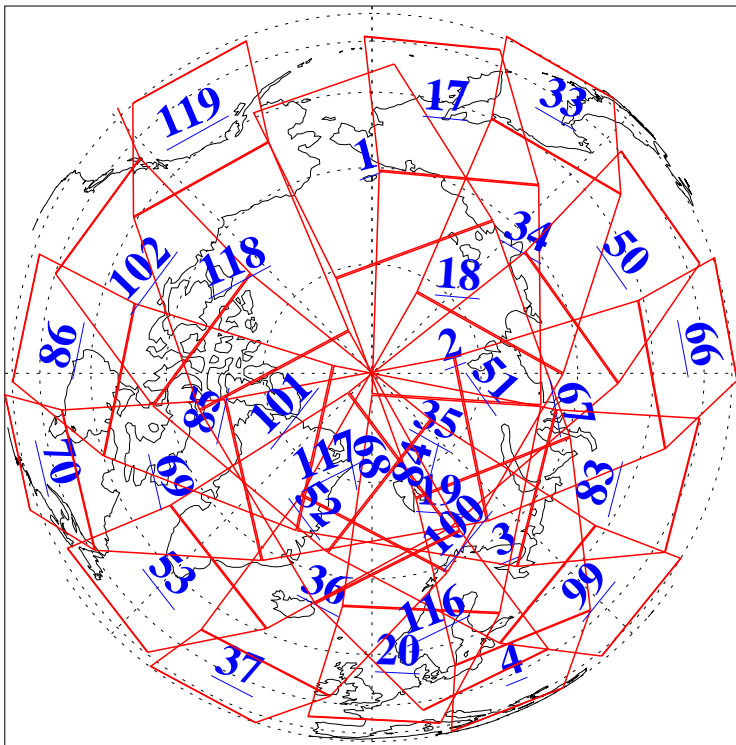

L1B Availability  
AMSU Granules: 240  
HSB Granules: 0  
AIRS Granules: 240

16 Oct 2018  
DoY 289  
Aqua Day 6009  
Granules: 1 to 120

Granules: 121 to 240

Legend: AMSU Available, HSB Available, AIRS Available

L1B Availability  
AMSU Granules: 240  
HSB Granules: 0  
AIRS Granules: 240

16 Oct 2018  
DoY 289  
Aqua Day 6009

Ascending Granules

Descending Granules

Legend: AMSU Available, HSB Available, AIRS Available

L1B Availability  
 AMSU Granules: 240  
 HSB Granules: 0  
 AIRS Granules: 240

16 Oct 2018  
 DoY 289  
 Aqua Day 6009

Northern Hemisphere Granules

Southern Hemisphere Granules

Legend: AMSU Available, HSB Available, AIRS Available