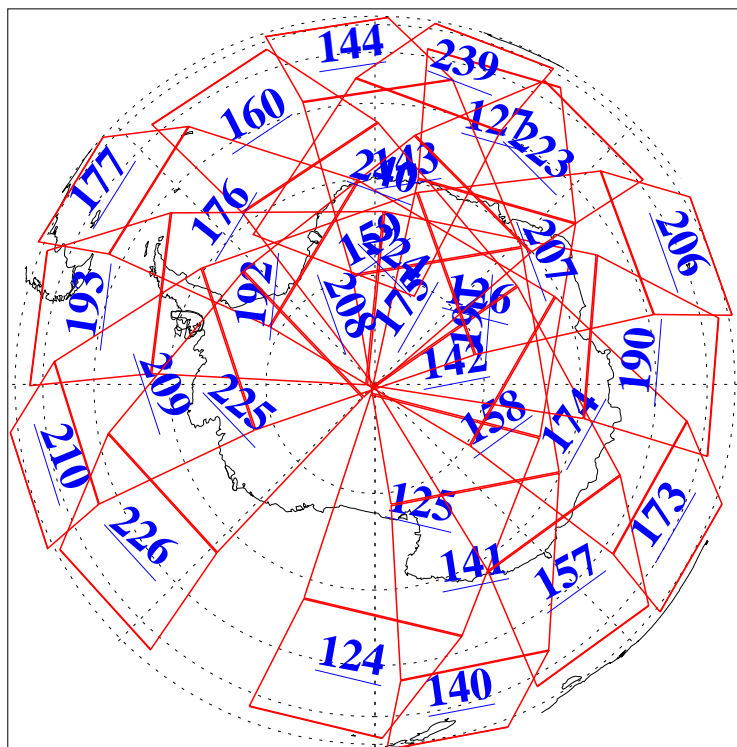

L1B Availability  
AMSU Granules: 240  
HSB Granules: 0  
AIRS Granules: 240

16 Oct 2018  
DoY 289  
Aqua Day 6009  
Granules: 1 to 120

Granules: 121 to 240

Legend: AMSU Available, HSB Available, AIRS Available

L1B Availability  
AMSU Granules: 240  
HSB Granules: 0  
AIRS Granules: 240

16 Oct 2018  
DoY 289  
Aqua Day 6009

Ascending Granules

Descending Granules

Legend: AMSU Available, HSB Available, AIRS Available

L1B Availability  
 AMSU Granules: 240  
 HSB Granules: 0  
 AIRS Granules: 240

16 Oct 2018  
 DoY 289  
 Aqua Day 6009

Northern Hemisphere Granules

Southern Hemisphere Granules

Legend: AMSU Available, HSB Available, AIRS Available