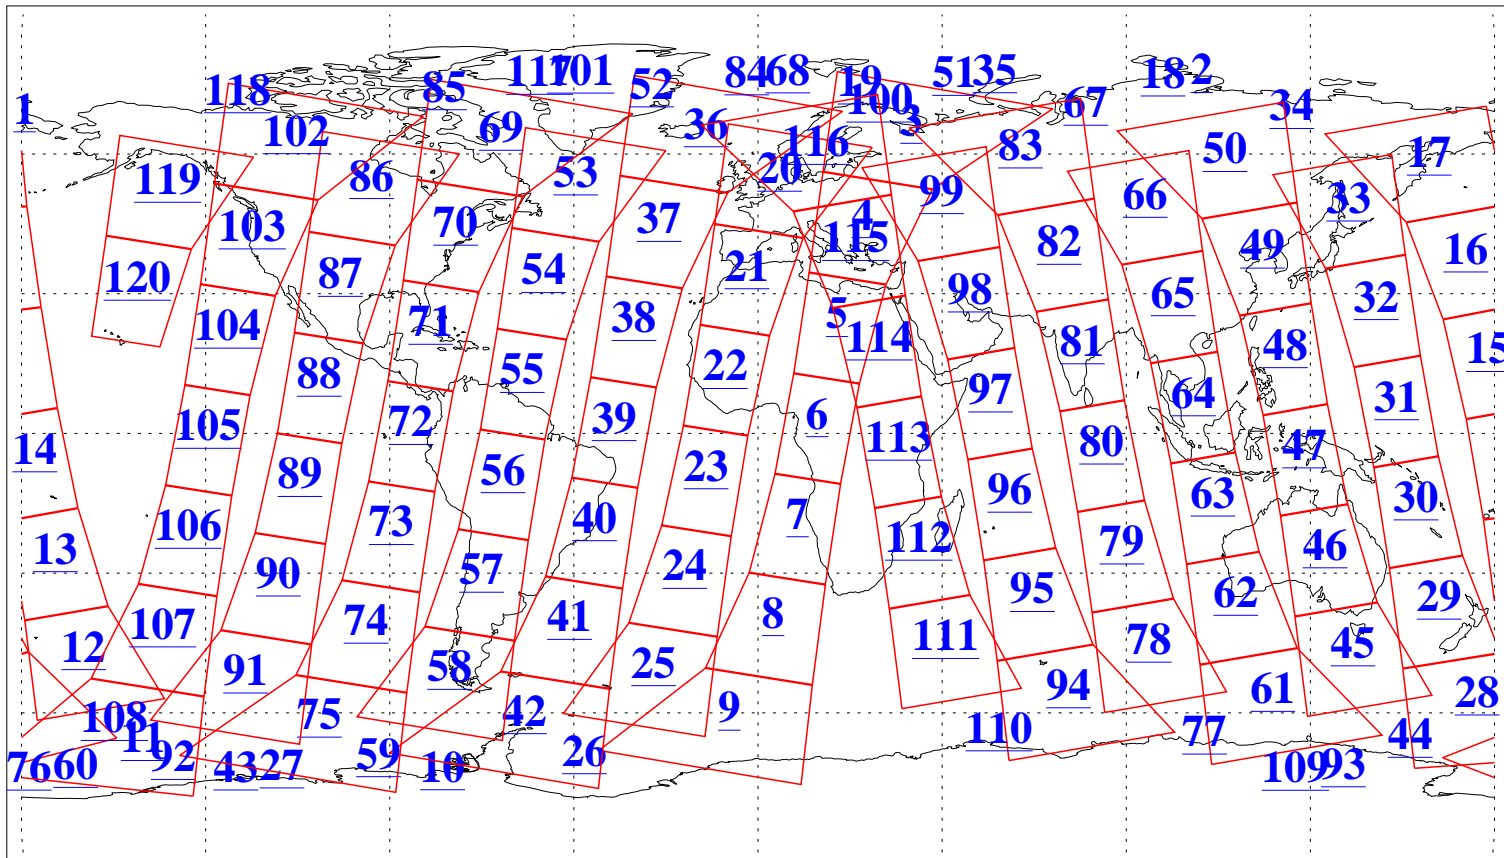

L1B Availability  
AMSU Granules: 240  
HSB Granules: 0  
AIRS Granules: 240

16 Oct 2018  
DoY 289  
Aqua Day 6009  
Granules: 1 to 120

Granules: 121 to 240

Legend: AMSU Available, HSB Available, AIRS Available

L1B Availability  
AMSU Granules: 240  
HSB Granules: 0  
AIRS Granules: 240

16 Oct 2018  
DoY 289  
Aqua Day 6009

Ascending Granules

Descending Granules

Legend: AMSU Available, HSB Available, AIRS Available

L1B Availability  
 AMSU Granules: 240  
 HSB Granules: 0  
 AIRS Granules: 240

16 Oct 2018  
 DoY 289  
 Aqua Day 6009

Northern Hemisphere Granules

Southern Hemisphere Granules

Legend: AMSU Available, HSB Available, AIRS Available