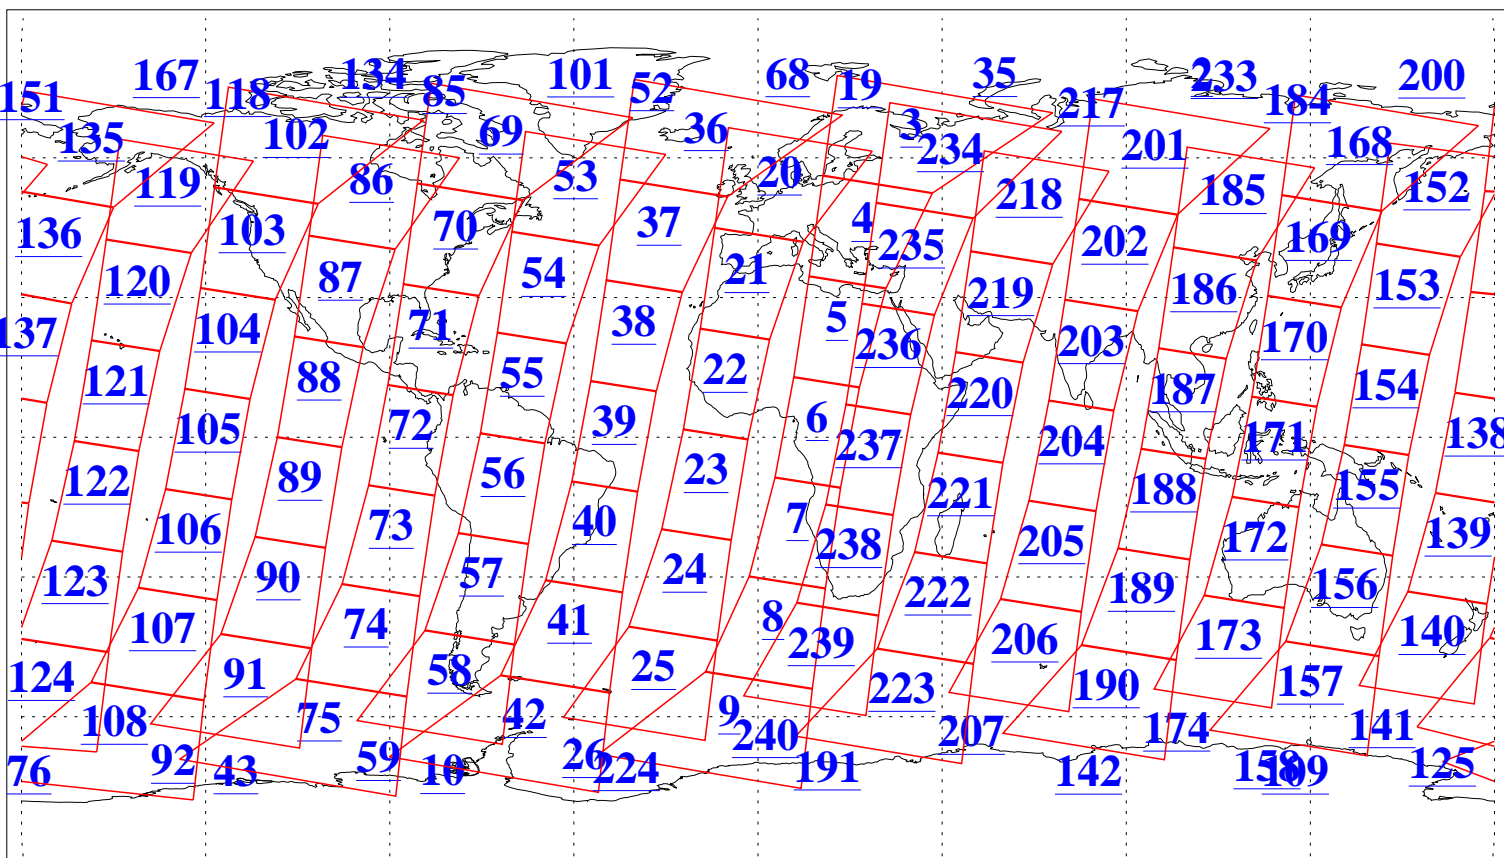

L1B Availability  
AMSU Granules: 240  
HSB Granules: 0  
AIRS Granules: 240

16 Oct 2018  
DoY 289  
Aqua Day 6009  
Granules: 1 to 120

Granules: 121 to 240

Legend: AMSU Available, HSB Available, AIRS Available

L1B Availability  
AMSU Granules: 240  
HSB Granules: 0  
AIRS Granules: 240

16 Oct 2018  
DoY 289  
Aqua Day 6009

Ascending Granules

Descending Granules

Legend: AMSU Available, HSB Available, AIRS Available

L1B Availability  
 AMSU Granules: 240  
 HSB Granules: 0  
 AIRS Granules: 240

16 Oct 2018  
 DoY 289  
 Aqua Day 6009

Northern Hemisphere Granules

Southern Hemisphere Granules

Legend: AMSU Available, HSB Available, AIRS Available