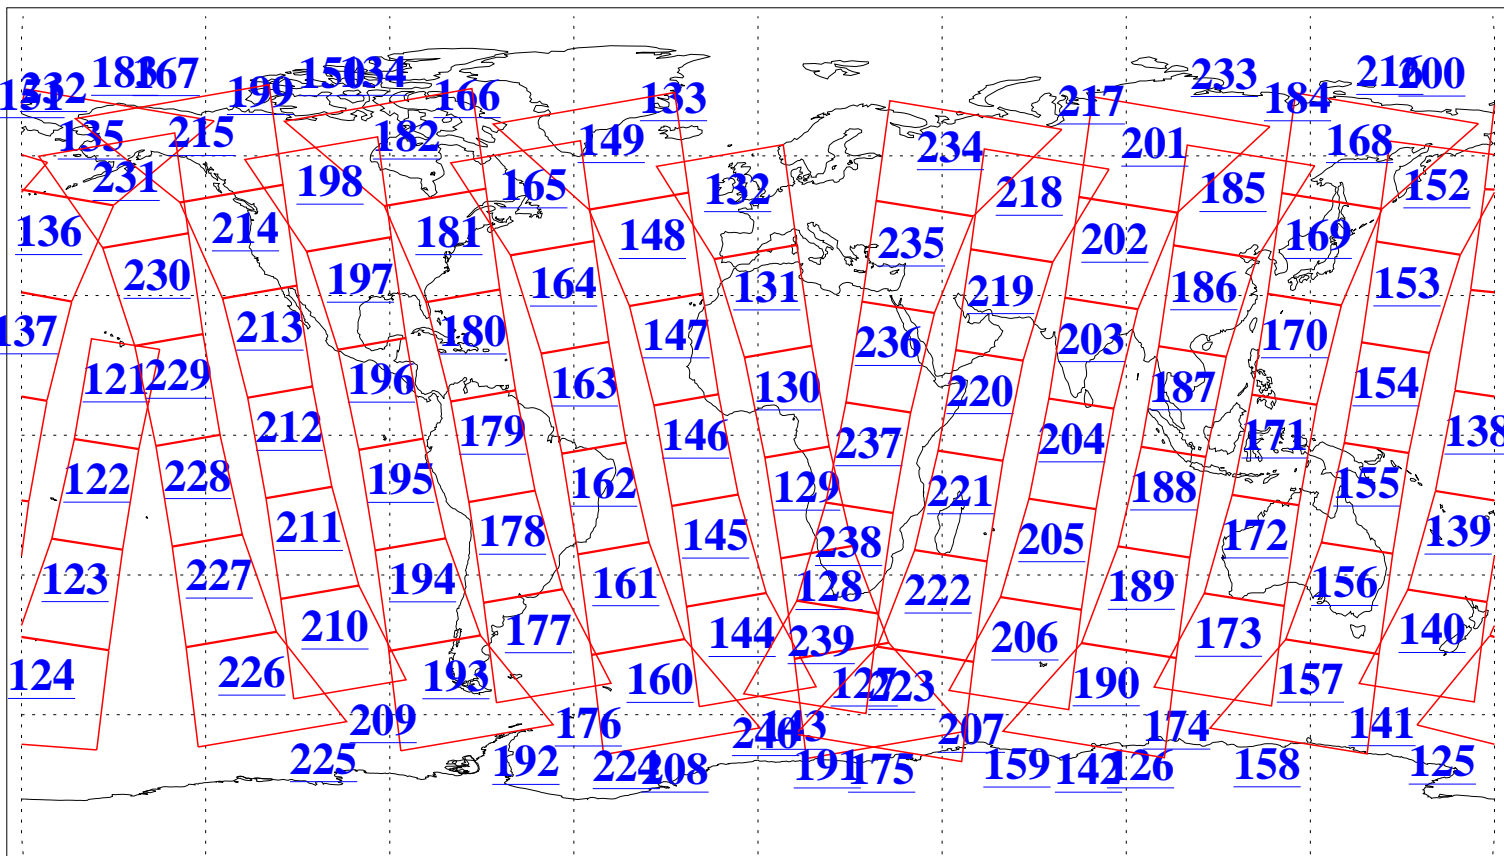

L1B Availability  
AMSU Granules: 240  
HSB Granules: 0  
AIRS Granules: 240

16 Oct 2018  
DoY 289  
Aqua Day 6009  
Granules: 1 to 120

Granules: 121 to 240

Legend: AMSU Available, HSB Available, AIRS Available

L1B Availability  
AMSU Granules: 240  
HSB Granules: 0  
AIRS Granules: 240

16 Oct 2018  
DoY 289  
Aqua Day 6009

Ascending Granules

Descending Granules

Legend: AMSU Available, HSB Available, AIRS Available

L1B Availability  
 AMSU Granules: 240  
 HSB Granules: 0  
 AIRS Granules: 240

16 Oct 2018  
 DoY 289  
 Aqua Day 6009

Northern Hemisphere Granules

Southern Hemisphere Granules

Legend: AMSU Available, HSB Available, AIRS Available