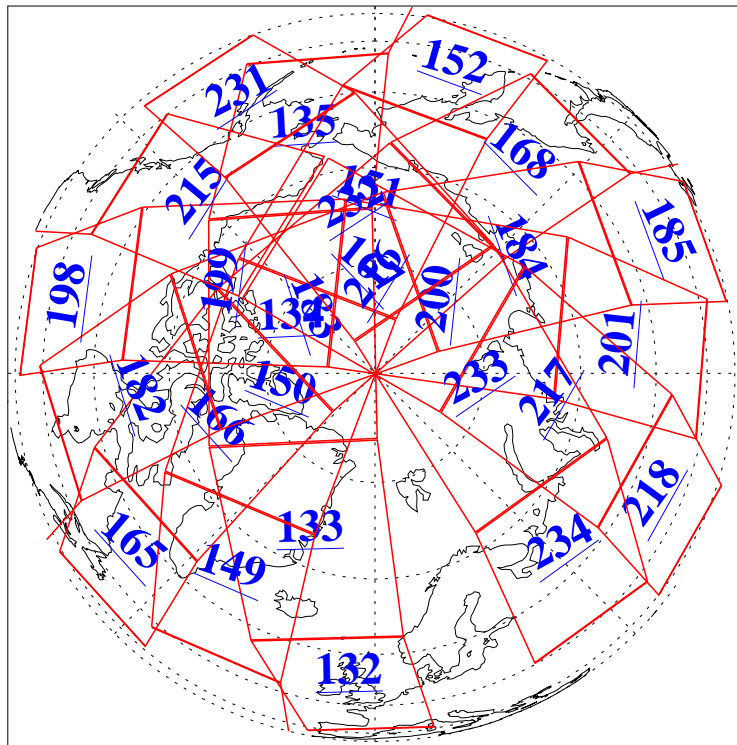

L1B Availability  
AMSU Granules: 240  
HSB Granules: 0  
AIRS Granules: 240

16 Oct 2018  
DoY 289  
Aqua Day 6009  
Granules: 1 to 120

Granules: 121 to 240

Legend: AMSU Available, HSB Available, AIRS Available

L1B Availability  
AMSU Granules: 240  
HSB Granules: 0  
AIRS Granules: 240

16 Oct 2018  
DoY 289  
Aqua Day 6009

Ascending Granules

Descending Granules

Legend: AMSU Available, HSB Available, AIRS Available

L1B Availability  
 AMSU Granules: 240  
 HSB Granules: 0  
 AIRS Granules: 240

16 Oct 2018  
 DoY 289  
 Aqua Day 6009

Northern Hemisphere Granules

Southern Hemisphere Granules

Legend: AMSU Available, HSB Available, AIRS Available