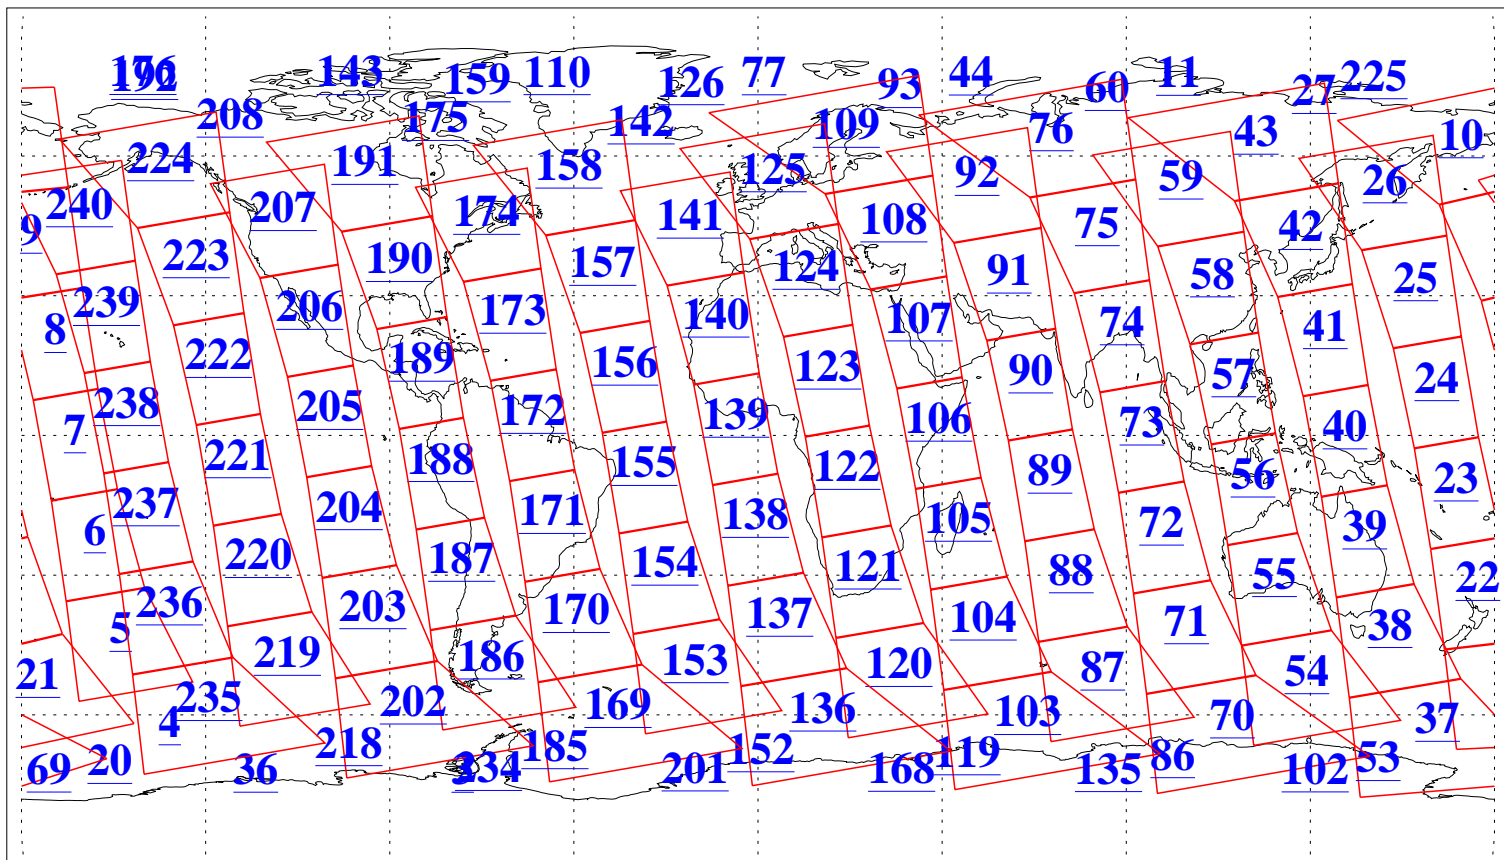

L1B Availability
AMSU Granules: 240
HSB Granules: 0
AIRS Granules: 240

15 Oct 2018
DoY 288
Aqua Day 6008
Granules: 1 to 120

Granules: 121 to 240

Legend: AMSU Available, HSB Available, AIRS Available

L1B Availability
AMSU Granules: 240
HSB Granules: 0
AIRS Granules: 240

15 Oct 2018
DoY 288
Aqua Day 6008
Ascending Granules

Descending Granules

Legend: AMSU Available, HSB Available, AIRS Available

L1B Availability
 AMSU Granules: 240
 HSB Granules: 0
 AIRS Granules: 240

15 Oct 2018
 DoY 288
 Aqua Day 6008

Northern Hemisphere Granules

Southern Hemisphere Granules

Legend: AMSU Available, HSB Available, AIRS Available