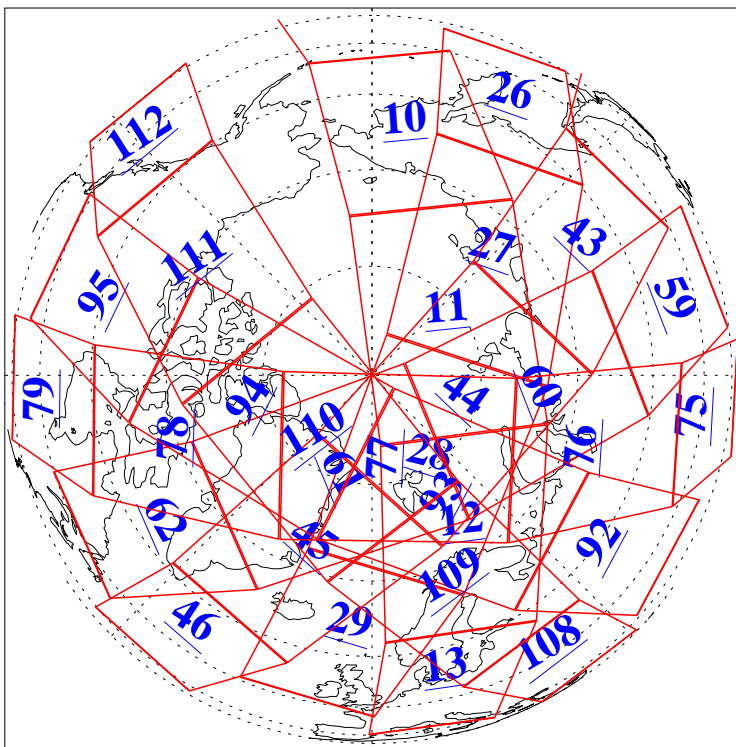

L1B Availability
AMSU Granules: 240
HSB Granules: 0
AIRS Granules: 240

15 Oct 2018
DoY 288
Aqua Day 6008
Granules: 1 to 120

Granules: 121 to 240

Legend: AMSU Available, HSB Available, AIRS Available

L1B Availability
AMSU Granules: 240
HSB Granules: 0
AIRS Granules: 240

15 Oct 2018
DoY 288
Aqua Day 6008
Ascending Granules

Descending Granules

Legend: AMSU Available, HSB Available, AIRS Available

L1B Availability
 AMSU Granules: 240
 HSB Granules: 0
 AIRS Granules: 240

15 Oct 2018
 DoY 288
 Aqua Day 6008

Northern Hemisphere Granules

Southern Hemisphere Granules

Legend: AMSU Available, HSB Available, AIRS Available