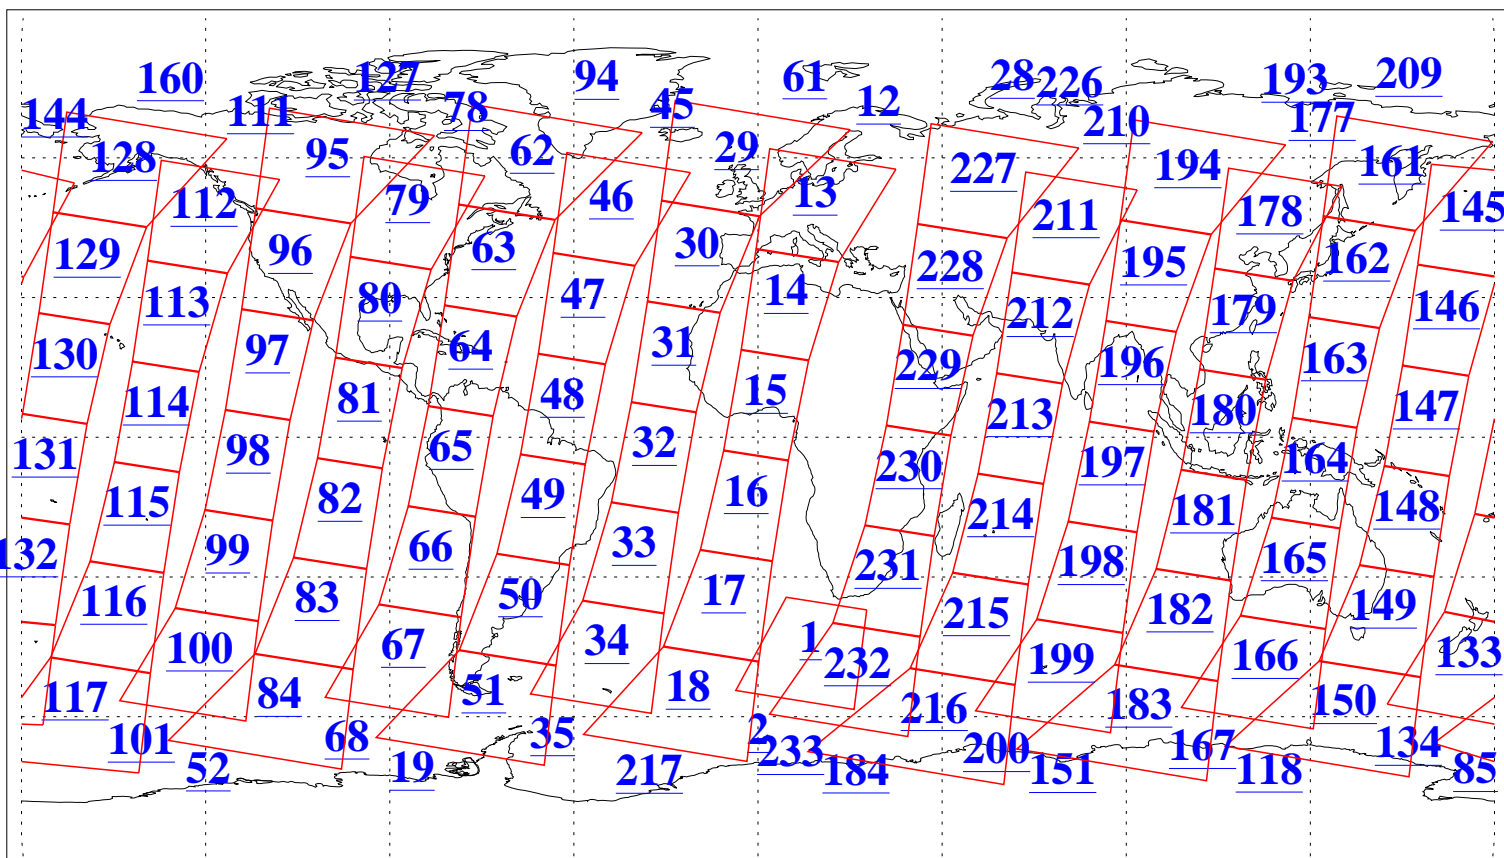

L1B Availability
AMSU Granules: 240
HSB Granules: 0
AIRS Granules: 240

15 Oct 2018
DoY 288
Aqua Day 6008
Granules: 1 to 120

Granules: 121 to 240

Legend: AMSU Available, HSB Available, AIRS Available

L1B Availability
AMSU Granules: 240
HSB Granules: 0
AIRS Granules: 240

15 Oct 2018
DoY 288
Aqua Day 6008
Ascending Granules

Descending Granules

Legend: AMSU Available, HSB Available, AIRS Available

L1B Availability
 AMSU Granules: 240
 HSB Granules: 0
 AIRS Granules: 240

15 Oct 2018
 DoY 288
 Aqua Day 6008

Northern Hemisphere Granules

Southern Hemisphere Granules

Legend: AMSU Available, HSB Available, AIRS Available