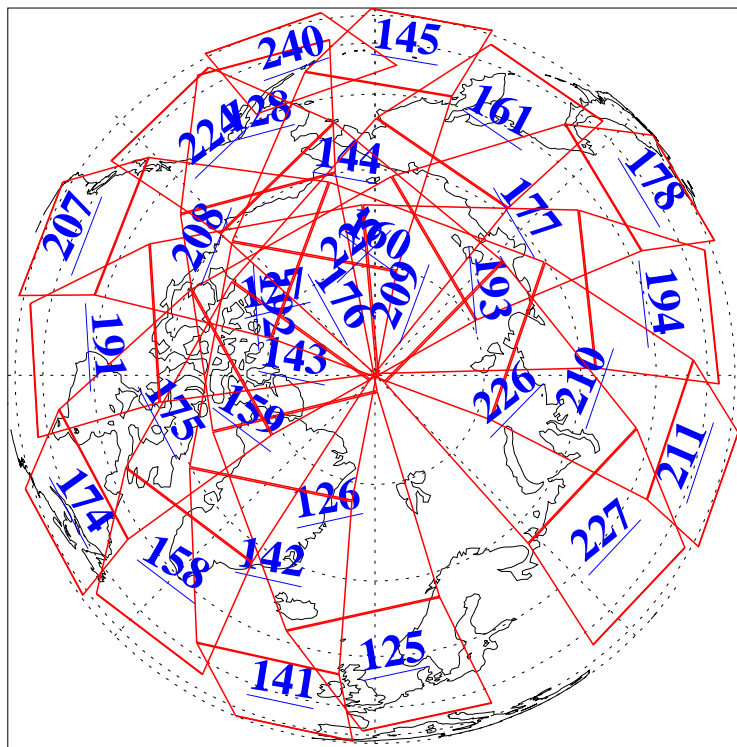

15 Oct 2018
DoY 288
Aqua Day 6008
Ascending Granules

Descending Granules

Legend: AMSU Available, HSB Available, AIRS Available

L1B Availability
 AMSU Granules: 240
 HSB Granules: 0
 AIRS Granules: 240

15 Oct 2018
 DoY 288
 Aqua Day 6008

Northern Hemisphere Granules

Southern Hemisphere Granules

Legend: AMSU Available, HSB Available, AIRS Available