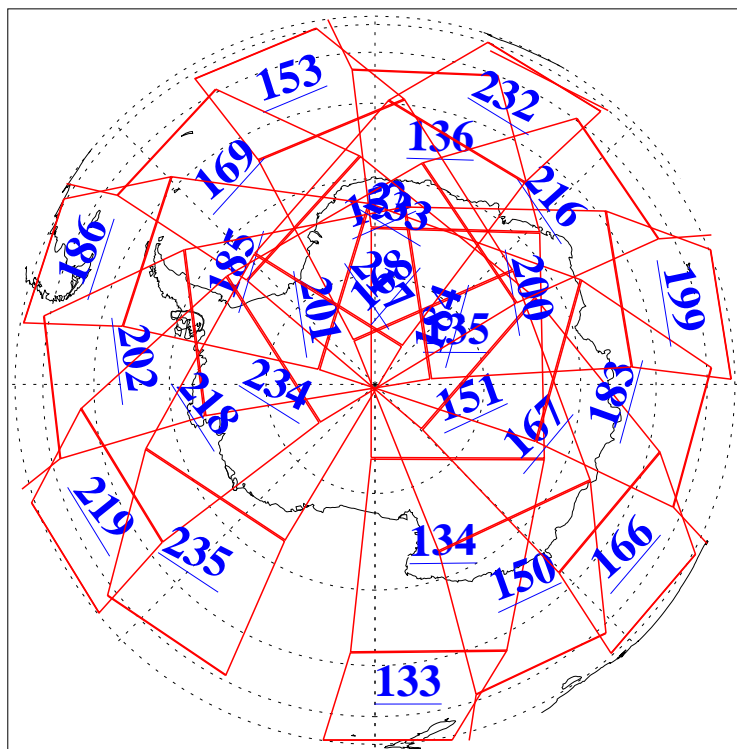

L1B Availability
AMSU Granules: 240
HSB Granules: 0
AIRS Granules: 240

15 Oct 2018
DoY 288
Aqua Day 6008
Granules: 1 to 120

Granules: 121 to 240

Legend: AMSU Available, HSB Available, AIRS Available

L1B Availability
AMSU Granules: 240
HSB Granules: 0
AIRS Granules: 240

15 Oct 2018
DoY 288
Aqua Day 6008
Ascending Granules

Descending Granules

Legend: AMSU Available, HSB Available, AIRS Available

L1B Availability
 AMSU Granules: 240
 HSB Granules: 0
 AIRS Granules: 240

15 Oct 2018
 DoY 288
 Aqua Day 6008

Northern Hemisphere Granules

Southern Hemisphere Granules

Legend: AMSU Available, HSB Available, AIRS Available