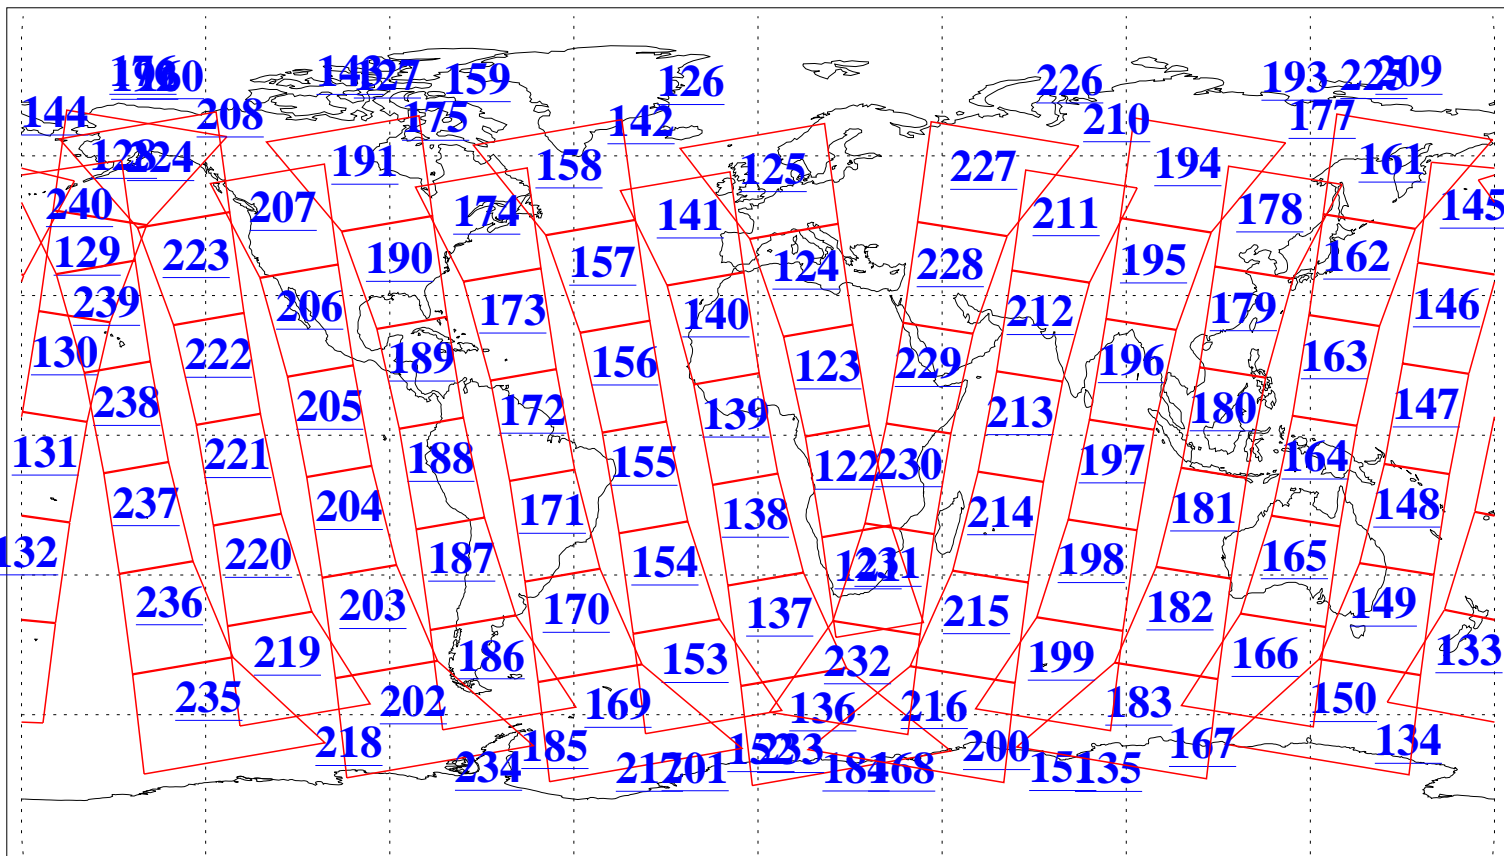

L1B Availability
AMSU Granules: 240
HSB Granules: 0
AIRS Granules: 240

15 Oct 2018
DoY 288
Aqua Day 6008
Granules: 1 to 120

Granules: 121 to 240

Legend: AMSU Available, HSB Available, AIRS Available

L1B Availability
AMSU Granules: 240
HSB Granules: 0
AIRS Granules: 240

15 Oct 2018
DoY 288
Aqua Day 6008
Ascending Granules

Descending Granules

Legend: AMSU Available, HSB Available, AIRS Available

L1B Availability
 AMSU Granules: 240
 HSB Granules: 0
 AIRS Granules: 240

15 Oct 2018
 DoY 288
 Aqua Day 6008

Northern Hemisphere Granules

Southern Hemisphere Granules

Legend: AMSU Available, HSB Available, AIRS Available