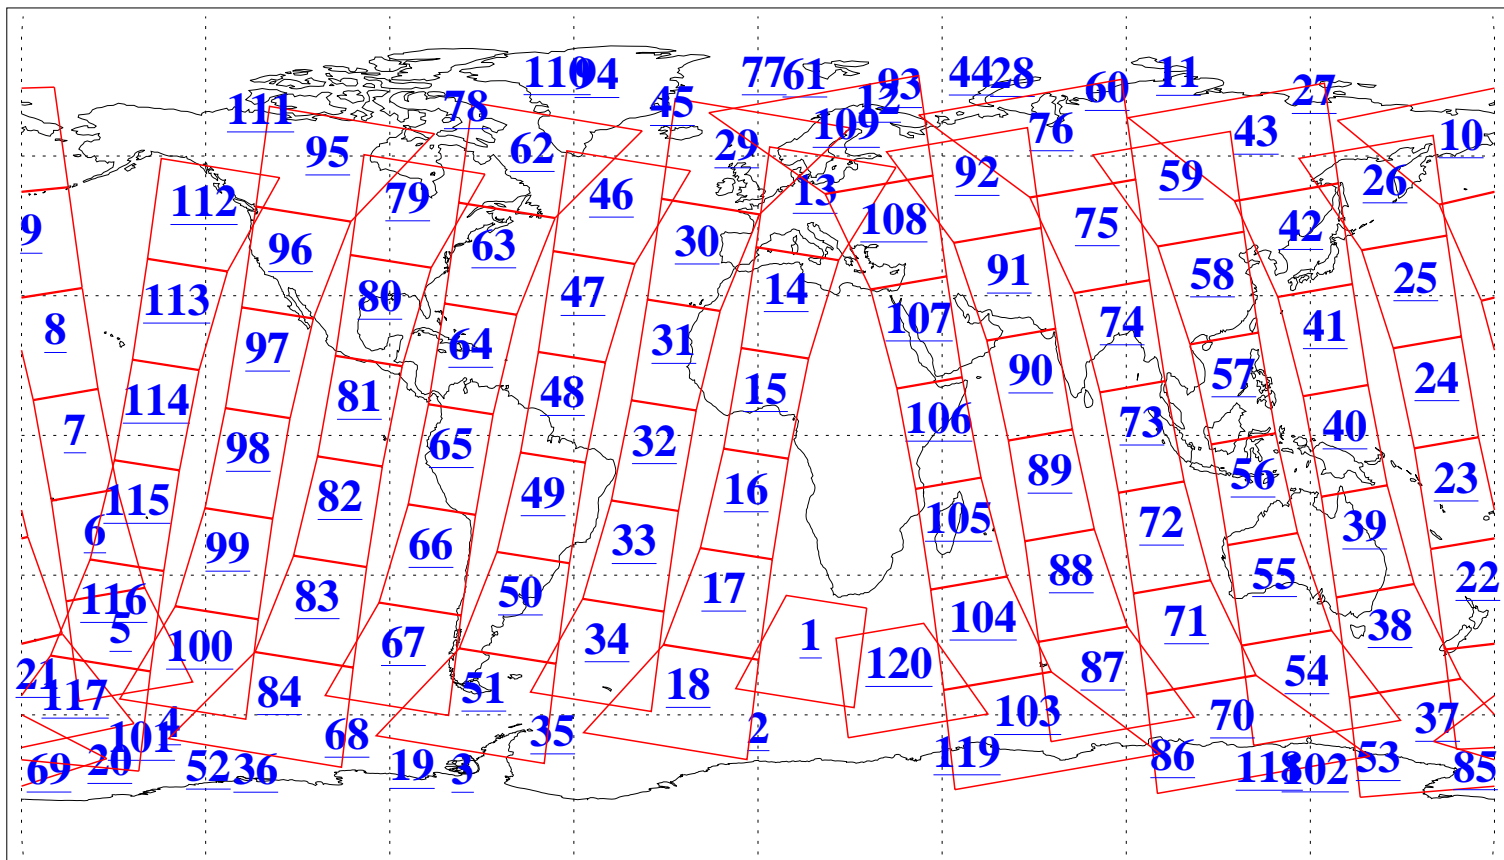

L1B Availability
AMSU Granules: 240
HSB Granules: 0
AIRS Granules: 240

15 Oct 2018
DoY 288
Aqua Day 6008
Granules: 1 to 120

Granules: 121 to 240

Legend: AMSU Available, HSB Available, AIRS Available

L1B Availability
AMSU Granules: 240
HSB Granules: 0
AIRS Granules: 240

15 Oct 2018
DoY 288
Aqua Day 6008
Ascending Granules

Descending Granules

Legend: AMSU Available, HSB Available, AIRS Available

L1B Availability
 AMSU Granules: 240
 HSB Granules: 0
 AIRS Granules: 240

15 Oct 2018
 DoY 288
 Aqua Day 6008

Northern Hemisphere Granules

Southern Hemisphere Granules

Legend: AMSU Available, HSB Available, AIRS Available