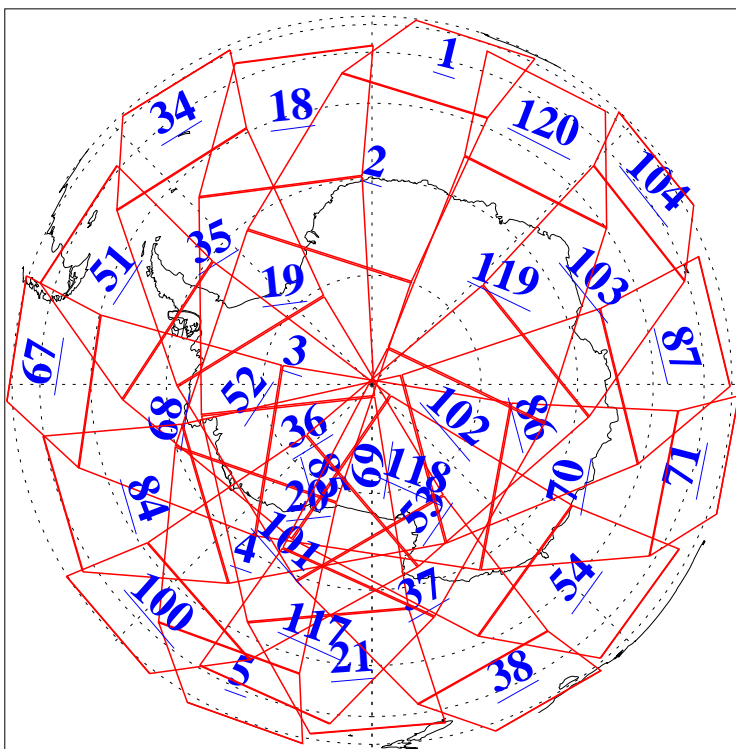

L1B Availability
AMSU Granules: 240
HSB Granules: 0
AIRS Granules: 240

15 Oct 2018
DoY 288
Aqua Day 6008
Granules: 1 to 120

Granules: 121 to 240

Legend: AMSU Available, HSB Available, AIRS Available

L1B Availability
AMSU Granules: 240
HSB Granules: 0
AIRS Granules: 240

15 Oct 2018
DoY 288
Aqua Day 6008
Ascending Granules

Descending Granules

Legend: AMSU Available, HSB Available, AIRS Available

L1B Availability
 AMSU Granules: 240
 HSB Granules: 0
 AIRS Granules: 240

15 Oct 2018
 DoY 288
 Aqua Day 6008

Northern Hemisphere Granules

Southern Hemisphere Granules

Legend: AMSU Available, HSB Available, AIRS Available