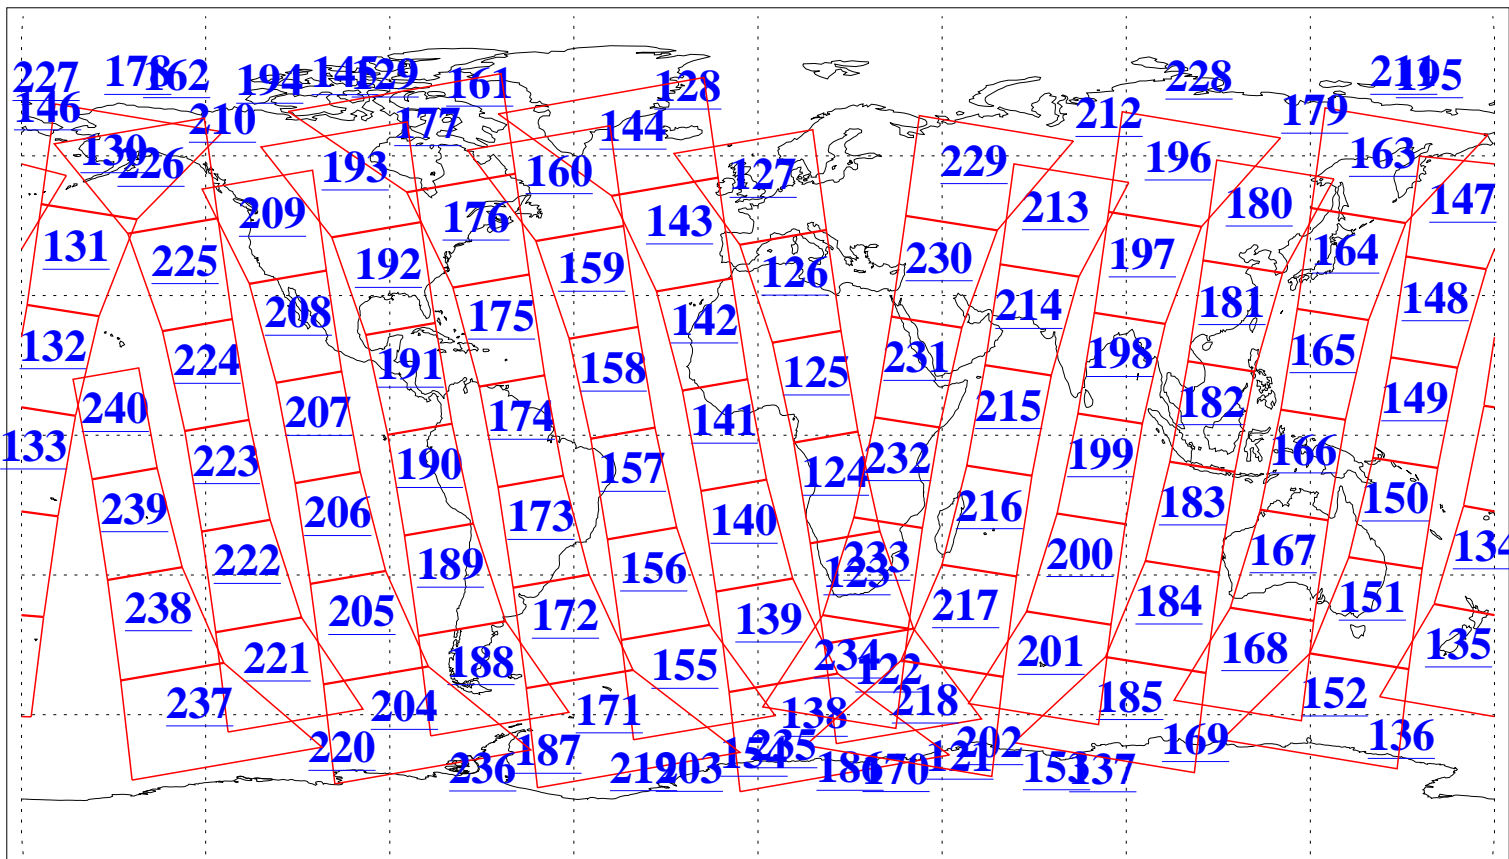

L1B Availability  
AMSU Granules: 240  
HSB Granules: 0  
AIRS Granules: 240

13 Oct 2018  
DoY 286  
Aqua Day 6006  
Granules: 1 to 120

Granules: 121 to 240

Legend: AMSU Available, HSB Available, AIRS Available

L1B Availability  
AMSU Granules: 240  
HSB Granules: 0  
AIRS Granules: 240

13 Oct 2018  
DoY 286  
Aqua Day 6006

Ascending Granules

Descending Granules

Legend: AMSU Available, HSB Available, AIRS Available

L1B Availability  
 AMSU Granules: 240  
 HSB Granules: 0  
 AIRS Granules: 240

13 Oct 2018  
 DoY 286  
 Aqua Day 6006

Northern Hemisphere Granules

Southern Hemisphere Granules

Legend: AMSU Available, HSB Available, AIRS Available