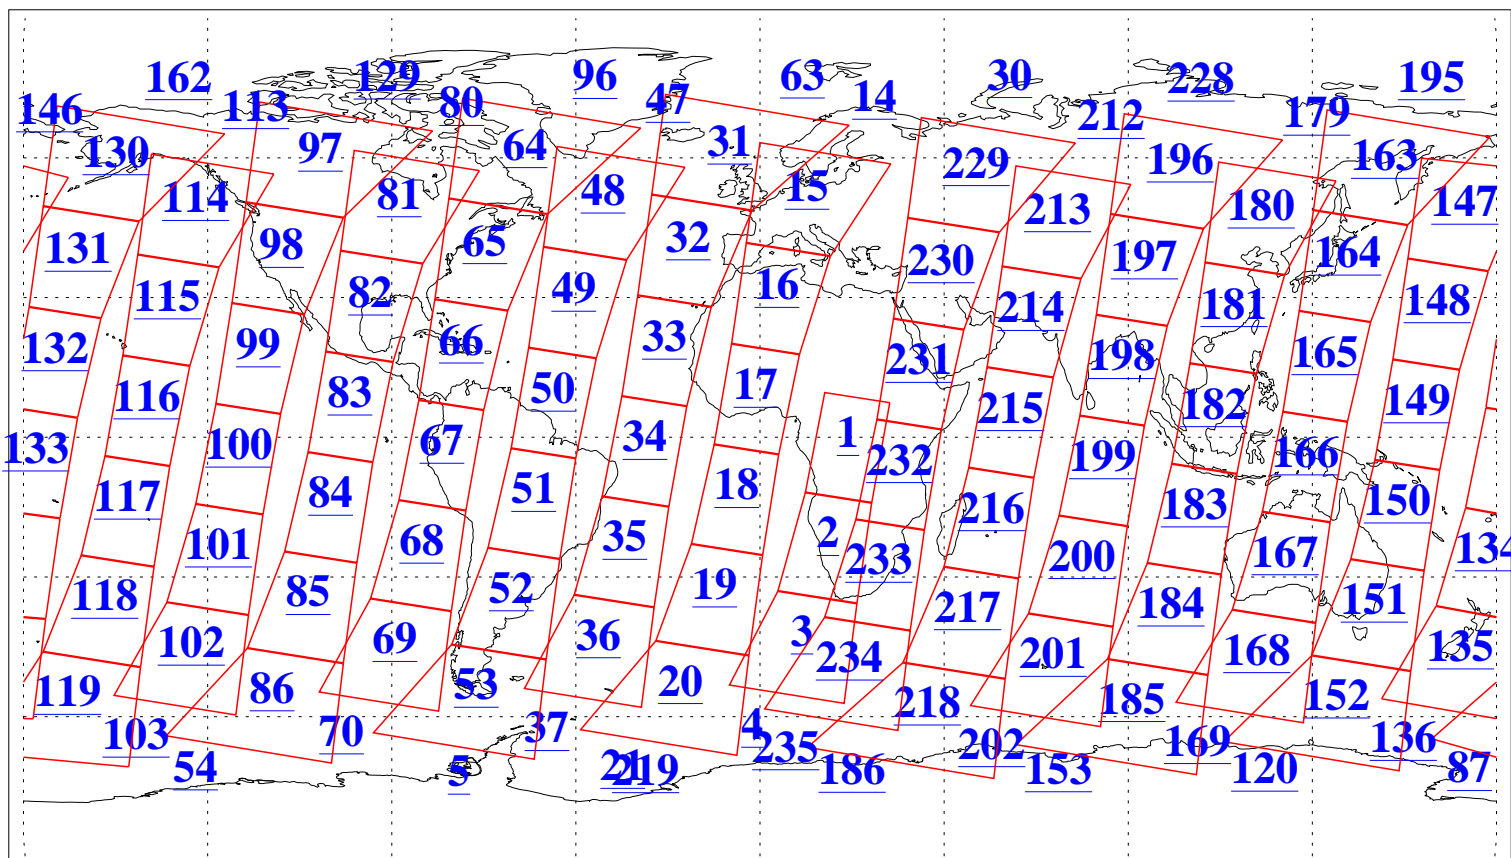

L1B Availability  
AMSU Granules: 240  
HSB Granules: 0  
AIRS Granules: 240

13 Oct 2018  
DoY 286  
Aqua Day 6006  
Granules: 1 to 120

Granules: 121 to 240

Legend: AMSU Available, HSB Available, AIRS Available

L1B Availability  
AMSU Granules: 240  
HSB Granules: 0  
AIRS Granules: 240

13 Oct 2018  
DoY 286  
Aqua Day 6006

Ascending Granules

Descending Granules

Legend: AMSU Available, HSB Available, AIRS Available

L1B Availability  
 AMSU Granules: 240  
 HSB Granules: 0  
 AIRS Granules: 240

13 Oct 2018  
 DoY 286  
 Aqua Day 6006

Northern Hemisphere Granules

Southern Hemisphere Granules

Legend: AMSU Available, HSB Available, AIRS Available