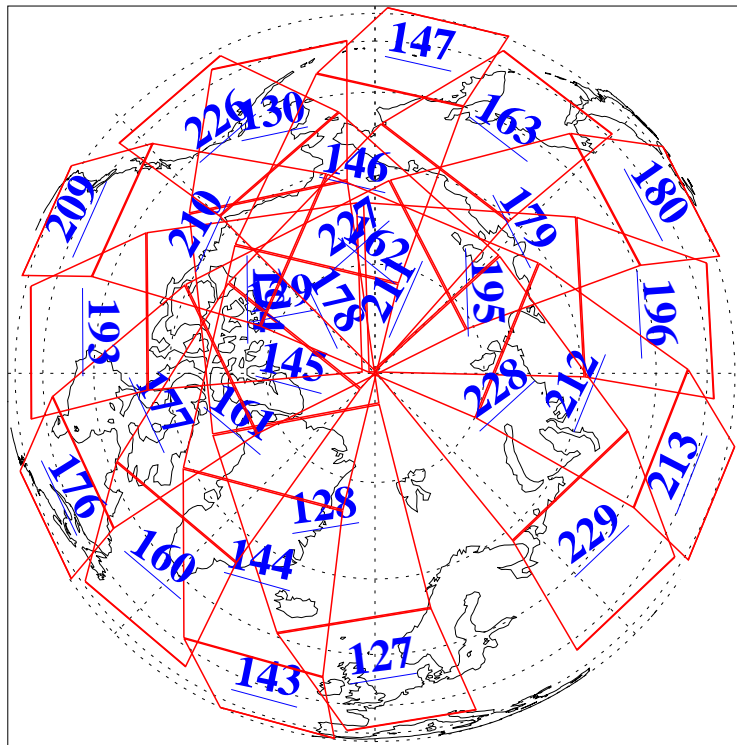

L1B Availability  
AMSU Granules: 240  
HSB Granules: 0  
AIRS Granules: 240

13 Oct 2018  
DoY 286  
Aqua Day 6006  
Granules: 1 to 120

Granules: 121 to 240

Legend: AMSU Available, HSB Available, AIRS Available

L1B Availability  
AMSU Granules: 240  
HSB Granules: 0  
AIRS Granules: 240

13 Oct 2018  
DoY 286  
Aqua Day 6006

Ascending Granules

Descending Granules

Legend: AMSU Available, HSB Available, AIRS Available

L1B Availability  
 AMSU Granules: 240  
 HSB Granules: 0  
 AIRS Granules: 240

13 Oct 2018  
 DoY 286  
 Aqua Day 6006

Northern Hemisphere Granules

Southern Hemisphere Granules

Legend: AMSU Available, HSB Available, AIRS Available