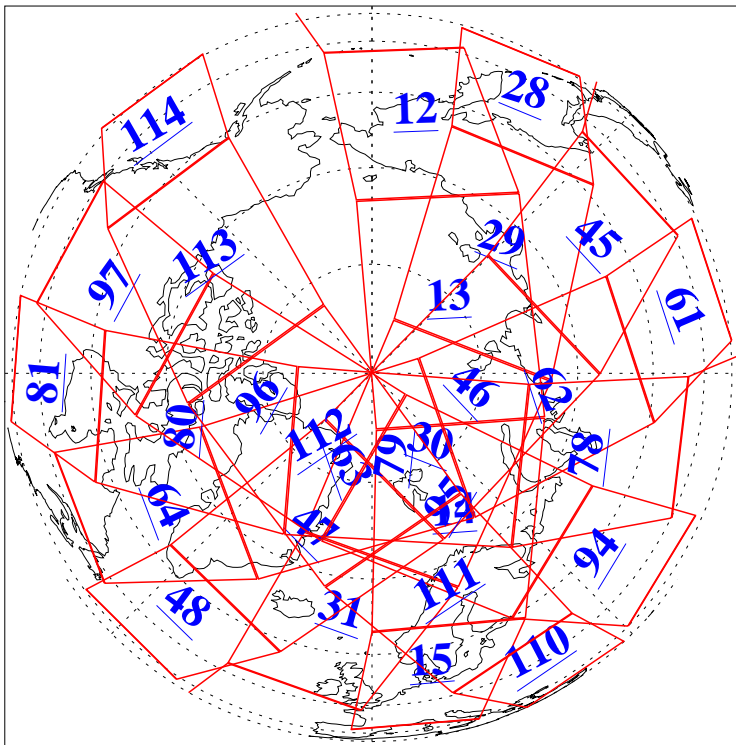

L1B Availability  
AMSU Granules: 240  
HSB Granules: 0  
AIRS Granules: 240

13 Oct 2018  
DoY 286  
Aqua Day 6006  
Granules: 1 to 120

Granules: 121 to 240

Legend: AMSU Available, HSB Available, AIRS Available

L1B Availability  
AMSU Granules: 240  
HSB Granules: 0  
AIRS Granules: 240

13 Oct 2018  
DoY 286  
Aqua Day 6006

Ascending Granules

Descending Granules

Legend: AMSU Available, HSB Available, AIRS Available

L1B Availability  
 AMSU Granules: 240  
 HSB Granules: 0  
 AIRS Granules: 240

13 Oct 2018  
 DoY 286  
 Aqua Day 6006

Northern Hemisphere Granules

Southern Hemisphere Granules

Legend: AMSU Available, HSB Available, AIRS Available