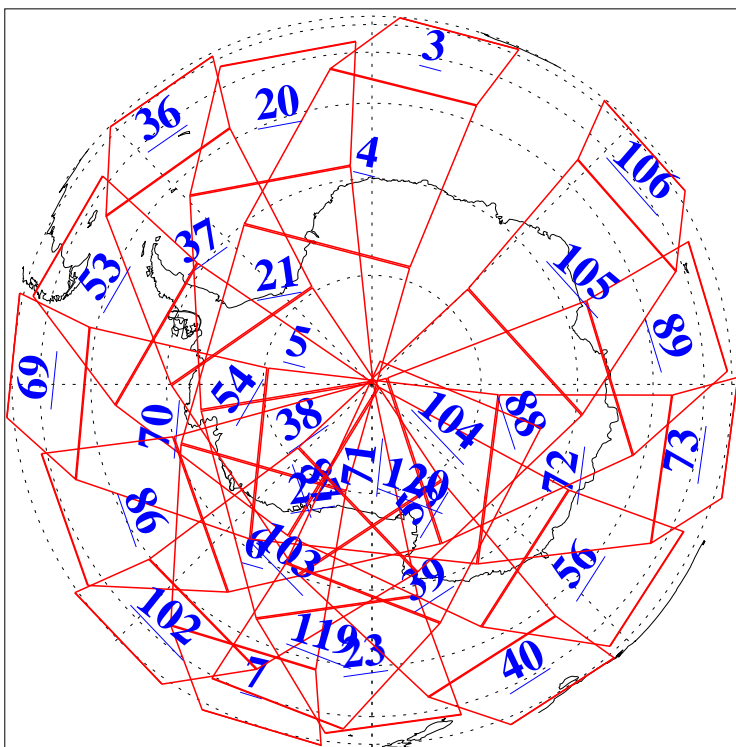

L1B Availability  
AMSU Granules: 240  
HSB Granules: 0  
AIRS Granules: 240

13 Oct 2018  
DoY 286  
Aqua Day 6006  
Granules: 1 to 120

Granules: 121 to 240

Legend: AMSU Available, HSB Available, AIRS Available

L1B Availability  
AMSU Granules: 240  
HSB Granules: 0  
AIRS Granules: 240

13 Oct 2018  
DoY 286  
Aqua Day 6006

Ascending Granules

Descending Granules

Legend: AMSU Available, HSB Available, AIRS Available

L1B Availability  
 AMSU Granules: 240  
 HSB Granules: 0  
 AIRS Granules: 240

13 Oct 2018  
 DoY 286  
 Aqua Day 6006

Northern Hemisphere Granules

Southern Hemisphere Granules

Legend: AMSU Available, HSB Available, AIRS Available