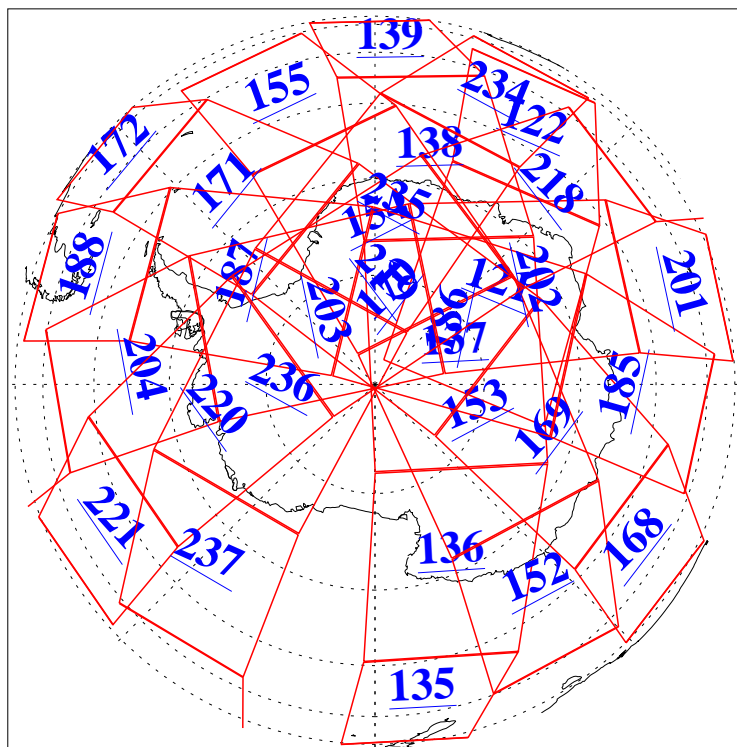

L1B Availability  
AMSU Granules: 240  
HSB Granules: 0  
AIRS Granules: 240

13 Oct 2018  
DoY 286  
Aqua Day 6006  
Granules: 1 to 120

Granules: 121 to 240

Legend: AMSU Available, HSB Available, AIRS Available

L1B Availability  
AMSU Granules: 240  
HSB Granules: 0  
AIRS Granules: 240

13 Oct 2018  
DoY 286  
Aqua Day 6006

Ascending Granules

Descending Granules

Legend: AMSU Available, HSB Available, AIRS Available

L1B Availability  
 AMSU Granules: 240  
 HSB Granules: 0  
 AIRS Granules: 240

13 Oct 2018  
 DoY 286  
 Aqua Day 6006

Northern Hemisphere Granules

Southern Hemisphere Granules

Legend: AMSU Available, HSB Available, AIRS Available