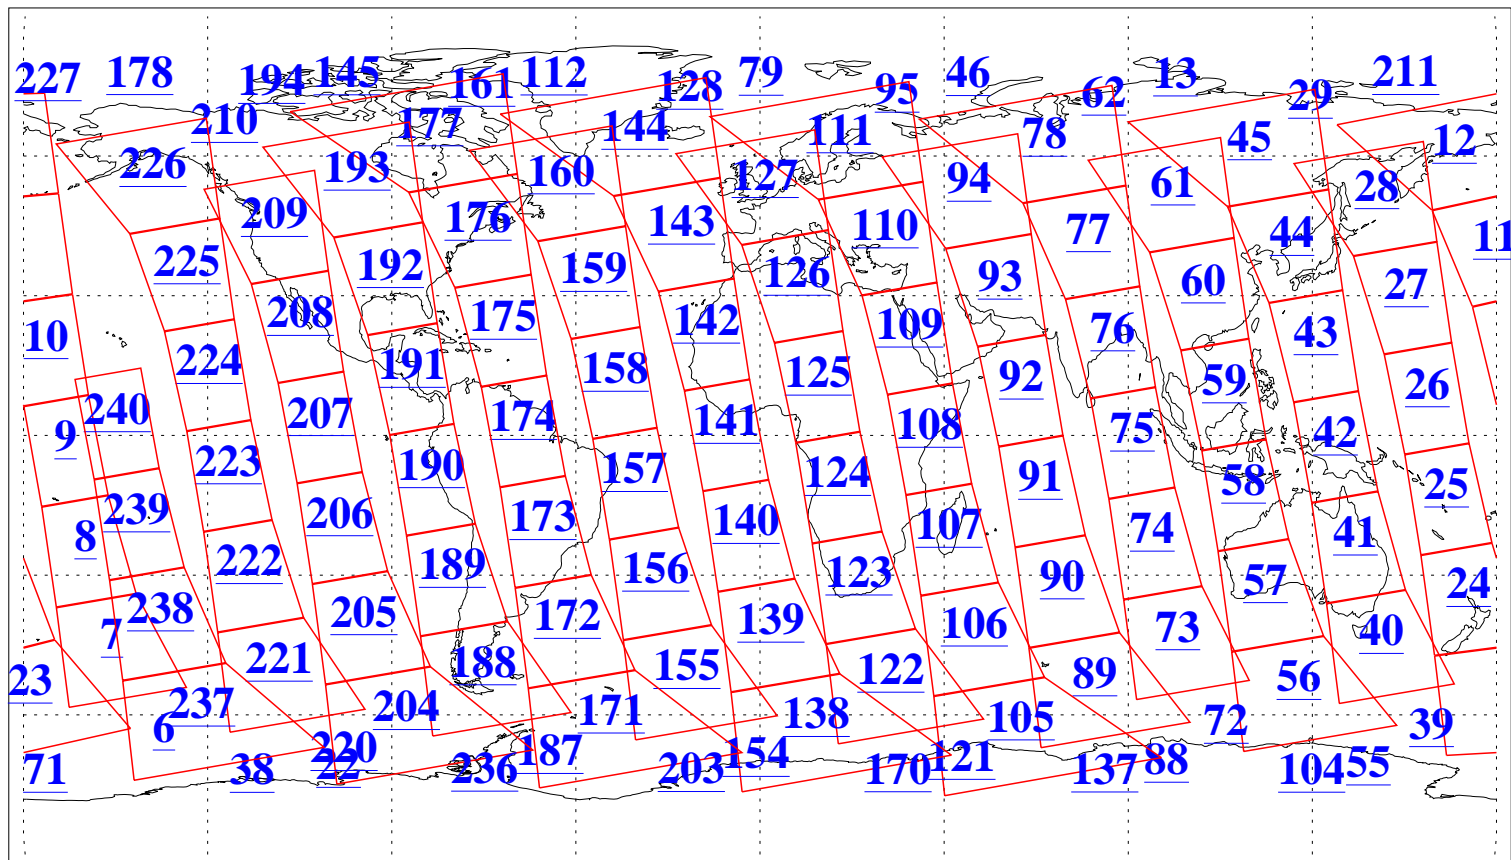

L1B Availability  
AMSU Granules: 240  
HSB Granules: 0  
AIRS Granules: 240

13 Oct 2018  
DoY 286  
Aqua Day 6006  
Granules: 1 to 120

Granules: 121 to 240

Legend: AMSU Available, HSB Available, AIRS Available

L1B Availability  
AMSU Granules: 240  
HSB Granules: 0  
AIRS Granules: 240

13 Oct 2018  
DoY 286  
Aqua Day 6006

Ascending Granules

Descending Granules

Legend: AMSU Available, HSB Available, AIRS Available

L1B Availability  
 AMSU Granules: 240  
 HSB Granules: 0  
 AIRS Granules: 240

13 Oct 2018  
 DoY 286  
 Aqua Day 6006

Northern Hemisphere Granules

Southern Hemisphere Granules

Legend: AMSU Available, HSB Available, AIRS Available