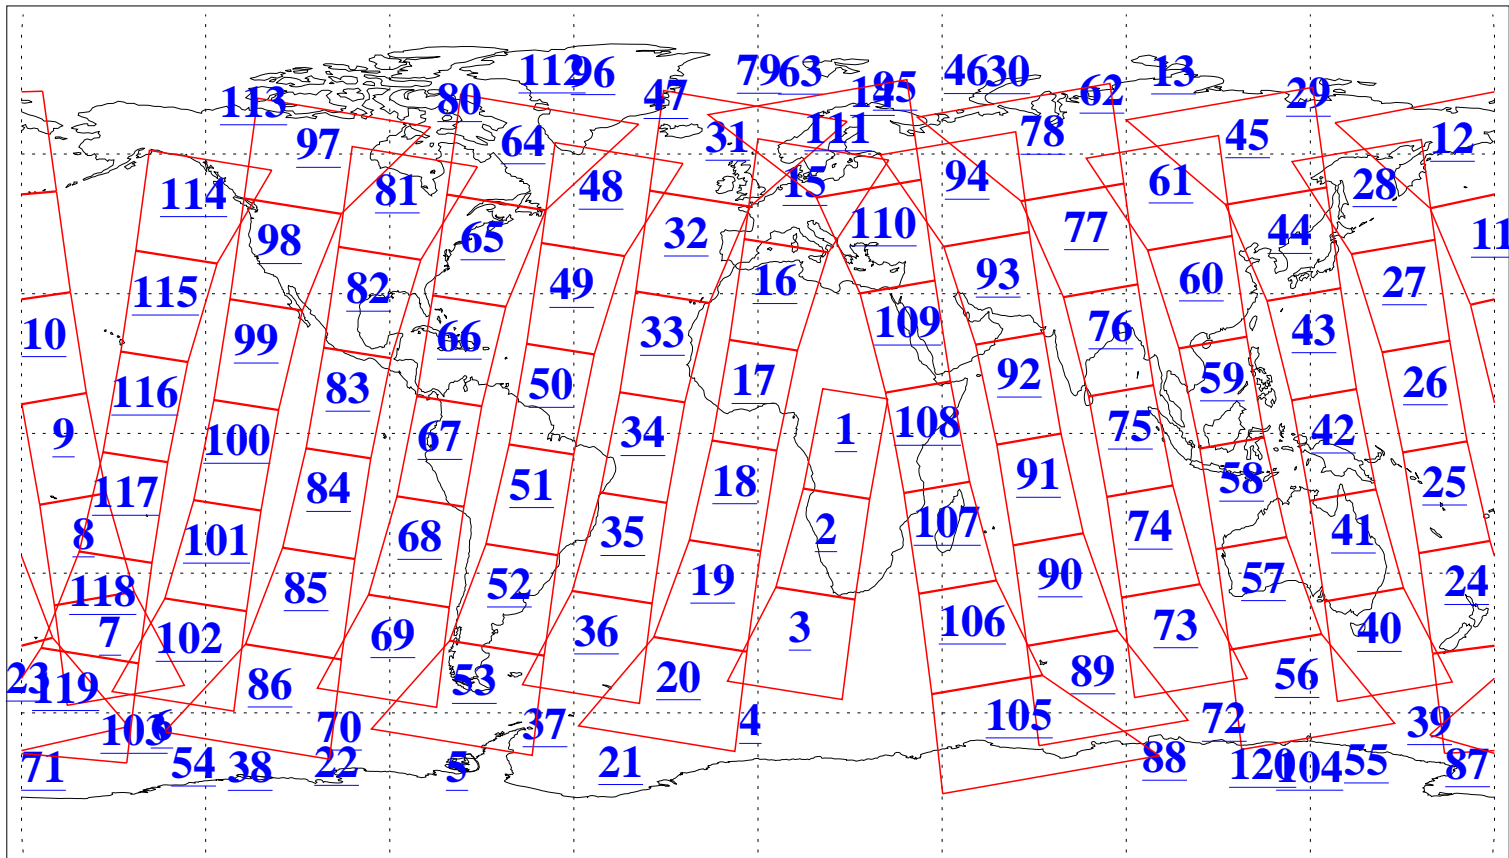

L1B Availability  
AMSU Granules: 240  
HSB Granules: 0  
AIRS Granules: 240

13 Oct 2018  
DoY 286  
Aqua Day 6006  
Granules: 1 to 120

Granules: 121 to 240

Legend: AMSU Available, HSB Available, AIRS Available

L1B Availability  
AMSU Granules: 240  
HSB Granules: 0  
AIRS Granules: 240

13 Oct 2018  
DoY 286  
Aqua Day 6006

Ascending Granules

Descending Granules

Legend: AMSU Available, HSB Available, AIRS Available

L1B Availability  
 AMSU Granules: 240  
 HSB Granules: 0  
 AIRS Granules: 240

13 Oct 2018  
 DoY 286  
 Aqua Day 6006

Northern Hemisphere Granules

Southern Hemisphere Granules

Legend: AMSU Available, HSB Available, AIRS Available