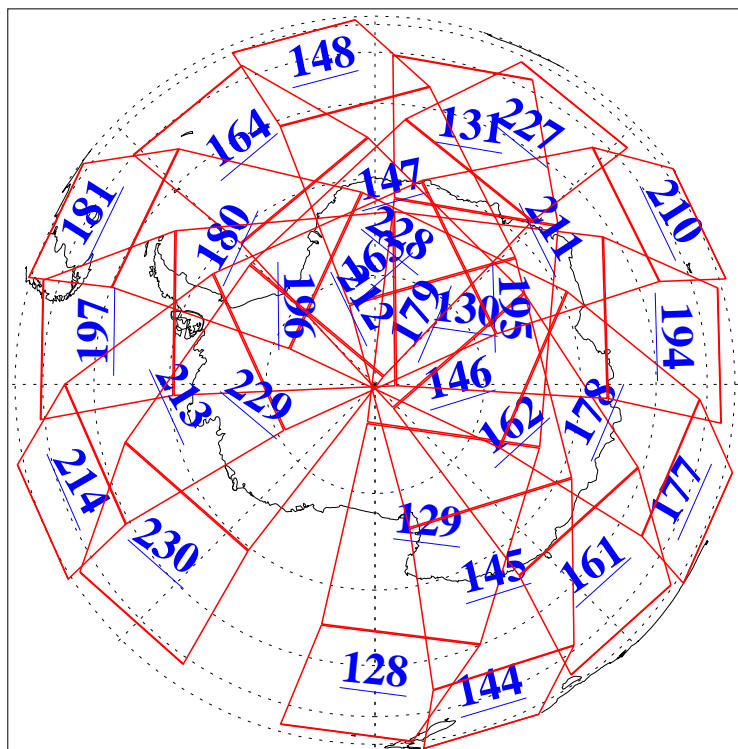

L1B Availability
AMSU Granules: 240
HSB Granules: 0
AIRS Granules: 240

12 Oct 2018
DoY 285
Aqua Day 6005
Granules: 1 to 120

Granules: 121 to 240

Legend: AMSU Available, HSB Available, AIRS Available

L1B Availability
AMSU Granules: 240
HSB Granules: 0
AIRS Granules: 240

12 Oct 2018
DoY 285
Aqua Day 6005
Ascending Granules

Descending Granules

Legend: AMSU Available, HSB Available, AIRS Available

L1B Availability
 AMSU Granules: 240
 HSB Granules: 0
 AIRS Granules: 240

12 Oct 2018
 DoY 285
 Aqua Day 6005

Northern Hemisphere Granules

Southern Hemisphere Granules

Legend: AMSU Available, HSB Available, AIRS Available