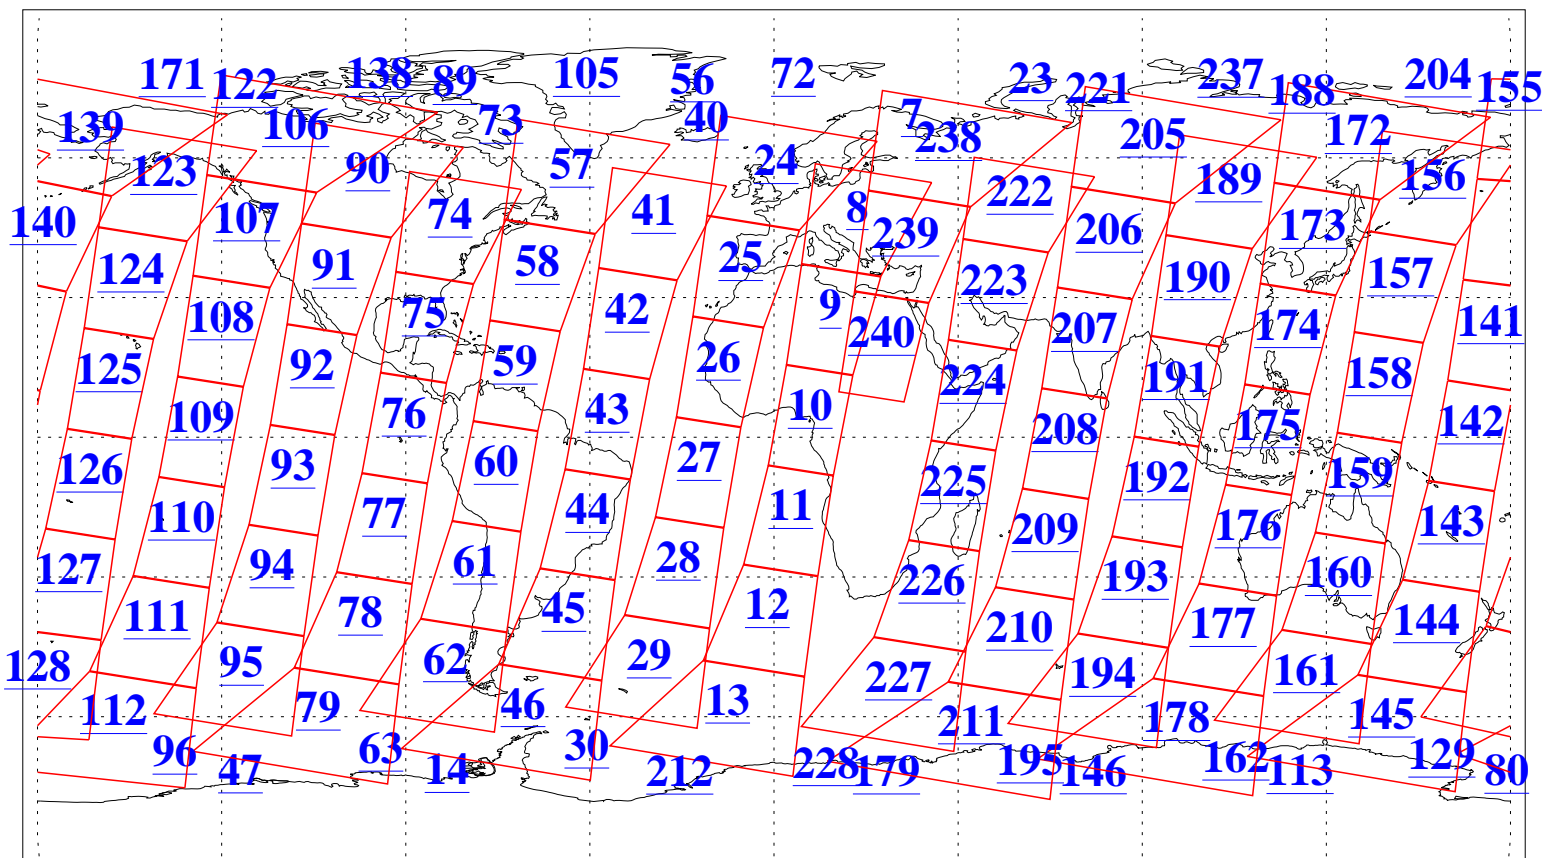

L1B Availability
AMSU Granules: 240
HSB Granules: 0
AIRS Granules: 240

12 Oct 2018
DoY 285
Aqua Day 6005
Granules: 1 to 120

Granules: 121 to 240

Legend: AMSU Available, HSB Available, AIRS Available

L1B Availability
AMSU Granules: 240
HSB Granules: 0
AIRS Granules: 240

12 Oct 2018
DoY 285
Aqua Day 6005
Ascending Granules

Descending Granules

Legend: AMSU Available, HSB Available, AIRS Available

L1B Availability
 AMSU Granules: 240
 HSB Granules: 0
 AIRS Granules: 240

12 Oct 2018
 DoY 285
 Aqua Day 6005

Northern Hemisphere Granules

Southern Hemisphere Granules

Legend: AMSU Available, HSB Available, AIRS Available