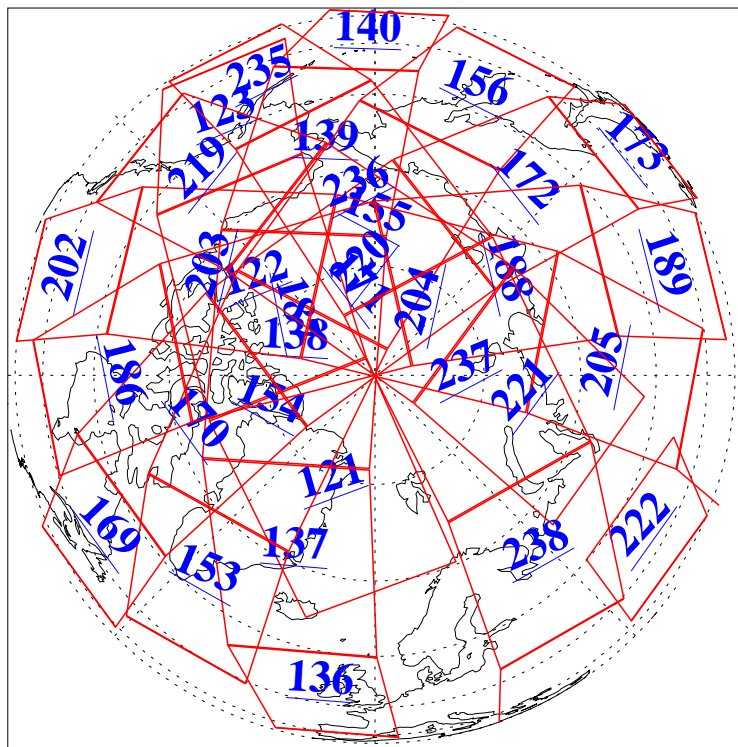

L1B Availability
AMSU Granules: 240
HSB Granules: 0
AIRS Granules: 240

12 Oct 2018
DoY 285
Aqua Day 6005
Granules: 1 to 120

Granules: 121 to 240

Legend: AMSU Available, HSB Available, AIRS Available

L1B Availability
AMSU Granules: 240
HSB Granules: 0
AIRS Granules: 240

12 Oct 2018
DoY 285
Aqua Day 6005
Ascending Granules

Descending Granules

Legend: AMSU Available, HSB Available, AIRS Available

L1B Availability
 AMSU Granules: 240
 HSB Granules: 0
 AIRS Granules: 240

12 Oct 2018
 DoY 285
 Aqua Day 6005

Northern Hemisphere Granules

Southern Hemisphere Granules

Legend: AMSU Available, HSB Available, AIRS Available