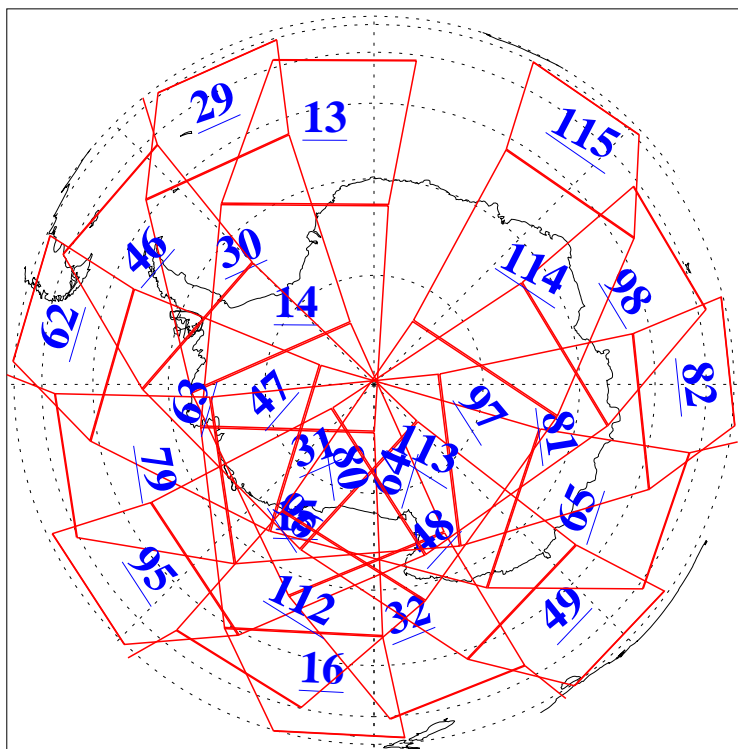

L1B Availability
AMSU Granules: 240
HSB Granules: 0
AIRS Granules: 240

12 Oct 2018
DoY 285
Aqua Day 6005
Granules: 1 to 120

Granules: 121 to 240

Legend: AMSU Available, HSB Available, AIRS Available

L1B Availability
AMSU Granules: 240
HSB Granules: 0
AIRS Granules: 240

12 Oct 2018
DoY 285
Aqua Day 6005
Ascending Granules

Descending Granules

Legend: AMSU Available, HSB Available, AIRS Available

L1B Availability
 AMSU Granules: 240
 HSB Granules: 0
 AIRS Granules: 240

12 Oct 2018
 DoY 285
 Aqua Day 6005

Northern Hemisphere Granules

Southern Hemisphere Granules

Legend: AMSU Available, HSB Available, AIRS Available