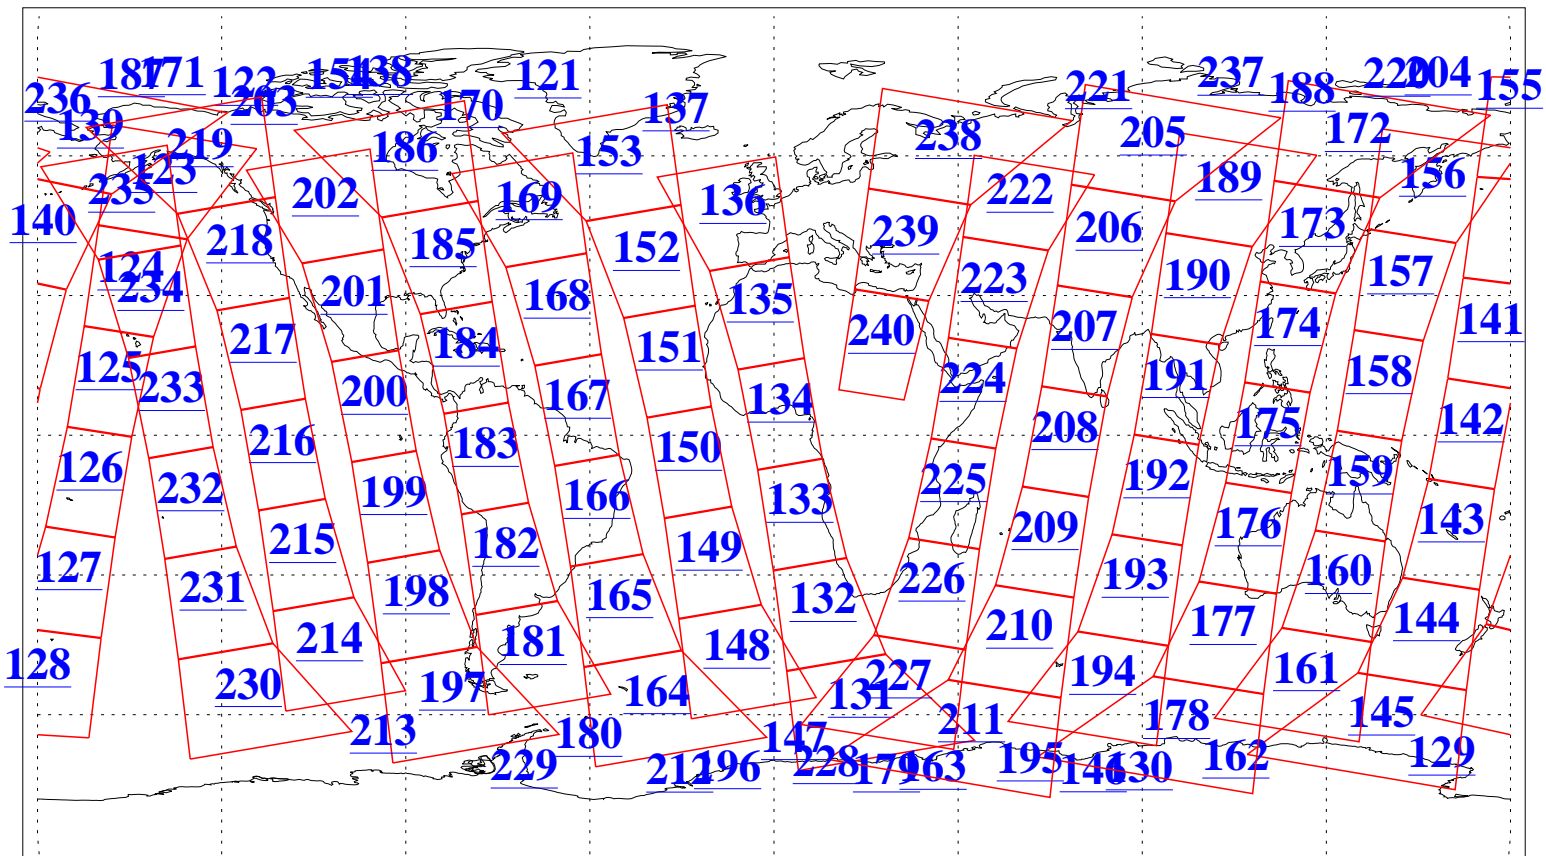

L1B Availability
AMSU Granules: 240
HSB Granules: 0
AIRS Granules: 240

12 Oct 2018
DoY 285
Aqua Day 6005
Granules: 1 to 120

Granules: 121 to 240

Legend: AMSU Available, HSB Available, AIRS Available

L1B Availability
AMSU Granules: 240
HSB Granules: 0
AIRS Granules: 240

12 Oct 2018
DoY 285
Aqua Day 6005
Ascending Granules

Descending Granules

Legend: AMSU Available, HSB Available, AIRS Available

L1B Availability
 AMSU Granules: 240
 HSB Granules: 0
 AIRS Granules: 240

12 Oct 2018
 DoY 285
 Aqua Day 6005

Northern Hemisphere Granules

Southern Hemisphere Granules

Legend: AMSU Available, HSB Available, AIRS Available