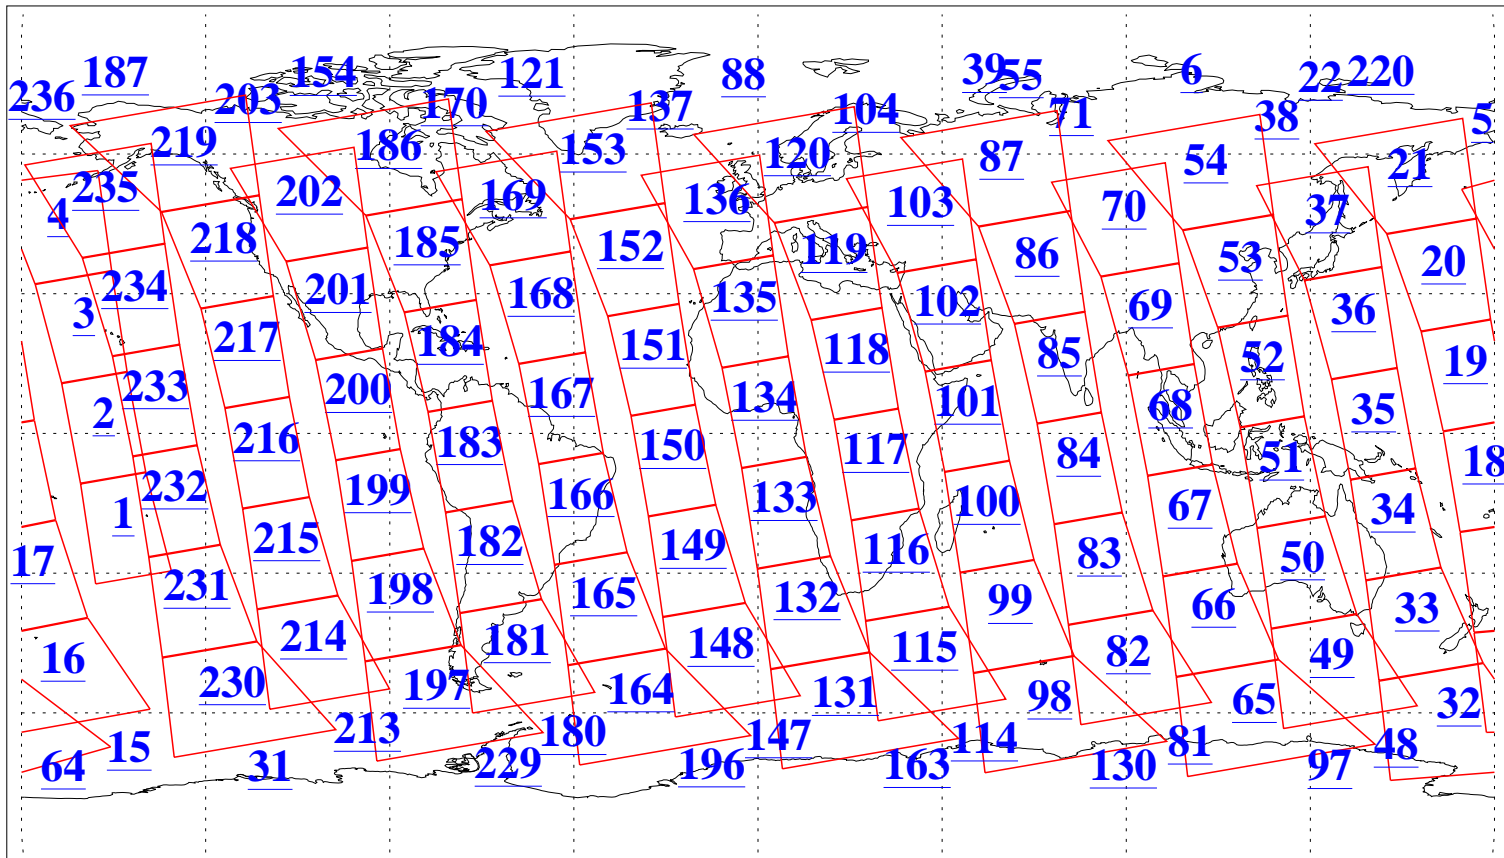

L1B Availability
AMSU Granules: 240
HSB Granules: 0
AIRS Granules: 240

12 Oct 2018
DoY 285
Aqua Day 6005
Granules: 1 to 120

Granules: 121 to 240

Legend: AMSU Available, HSB Available, AIRS Available

L1B Availability
AMSU Granules: 240
HSB Granules: 0
AIRS Granules: 240

12 Oct 2018
DoY 285
Aqua Day 6005
Ascending Granules

Descending Granules

Legend: AMSU Available, HSB Available, AIRS Available

L1B Availability
 AMSU Granules: 240
 HSB Granules: 0
 AIRS Granules: 240

12 Oct 2018
 DoY 285
 Aqua Day 6005

Northern Hemisphere Granules

Southern Hemisphere Granules

Legend: AMSU Available, HSB Available, AIRS Available