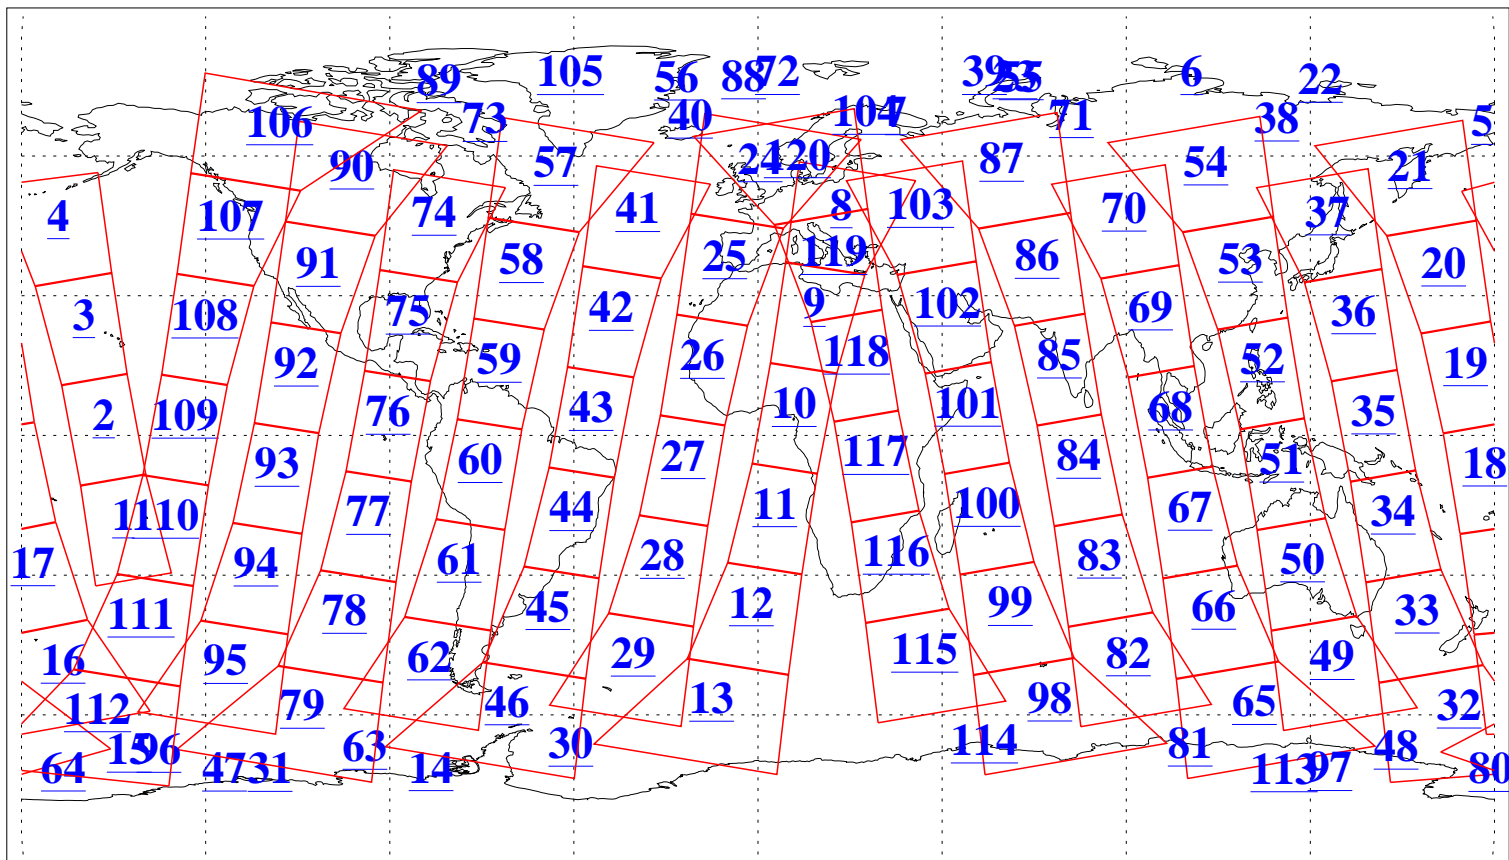

L1B Availability
AMSU Granules: 240
HSB Granules: 0
AIRS Granules: 240

12 Oct 2018
DoY 285
Aqua Day 6005
Granules: 1 to 120

Granules: 121 to 240

Legend: AMSU Available, HSB Available, AIRS Available

L1B Availability
AMSU Granules: 240
HSB Granules: 0
AIRS Granules: 240

12 Oct 2018
DoY 285
Aqua Day 6005
Ascending Granules

Descending Granules

Legend: AMSU Available, HSB Available, AIRS Available

L1B Availability
 AMSU Granules: 240
 HSB Granules: 0
 AIRS Granules: 240

12 Oct 2018
 DoY 285
 Aqua Day 6005

Northern Hemisphere Granules

Southern Hemisphere Granules

Legend: AMSU Available, HSB Available, AIRS Available