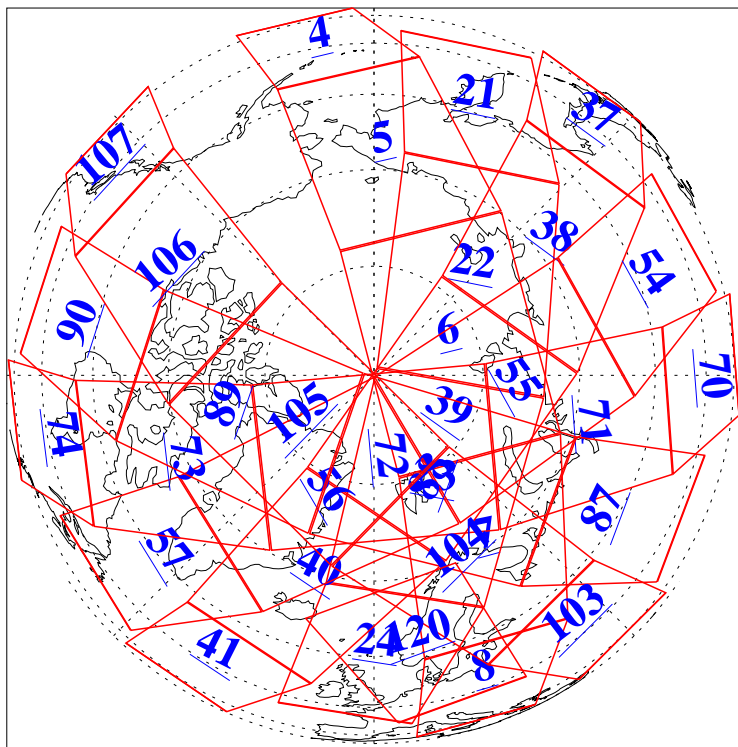

L1B Availability
AMSU Granules: 240
HSB Granules: 0
AIRS Granules: 240

12 Oct 2018
DoY 285
Aqua Day 6005
Granules: 1 to 120

Granules: 121 to 240

Legend: AMSU Available, HSB Available, AIRS Available

L1B Availability
AMSU Granules: 240
HSB Granules: 0
AIRS Granules: 240

12 Oct 2018
DoY 285
Aqua Day 6005
Ascending Granules

Descending Granules

Legend: AMSU Available, HSB Available, AIRS Available

L1B Availability
 AMSU Granules: 240
 HSB Granules: 0
 AIRS Granules: 240

12 Oct 2018
 DoY 285
 Aqua Day 6005

Northern Hemisphere Granules

Southern Hemisphere Granules

Legend: AMSU Available, HSB Available, AIRS Available