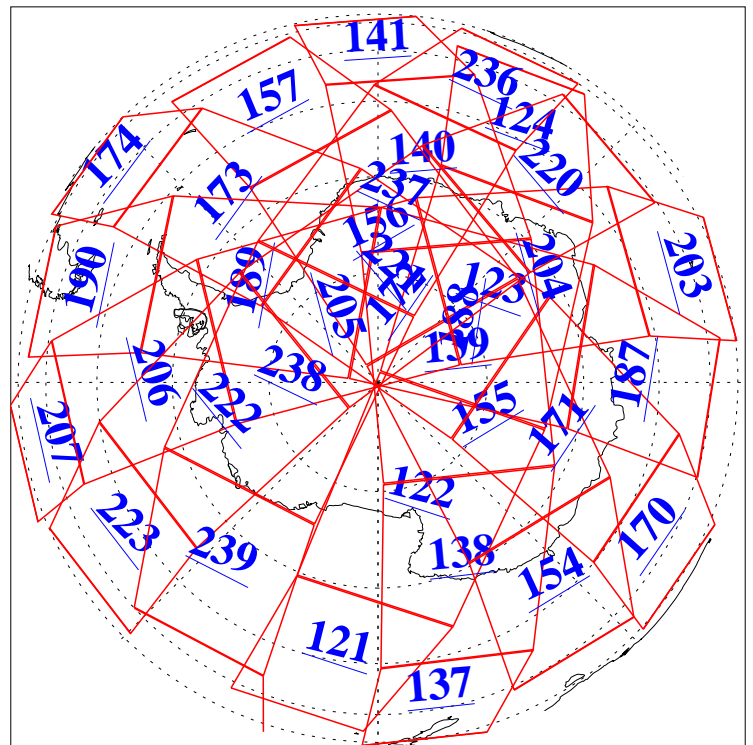

L1B Availability
AMSU Granules: 240
HSB Granules: 0
AIRS Granules: 240

11 Oct 2018
DoY 284
Aqua Day 6004
Granules: 1 to 120

Granules: 121 to 240

Legend: AMSU Available, HSB Available, AIRS Available

L1B Availability
AMSU Granules: 240
HSB Granules: 0
AIRS Granules: 240

11 Oct 2018
DoY 284
Aqua Day 6004
Ascending Granules

Descending Granules

Legend: AMSU Available, HSB Available, AIRS Available

L1B Availability
 AMSU Granules: 240
 HSB Granules: 0
 AIRS Granules: 240

11 Oct 2018
 DoY 284
 Aqua Day 6004

Northern Hemisphere Granules

Southern Hemisphere Granules

Legend: AMSU Available, HSB Available, AIRS Available