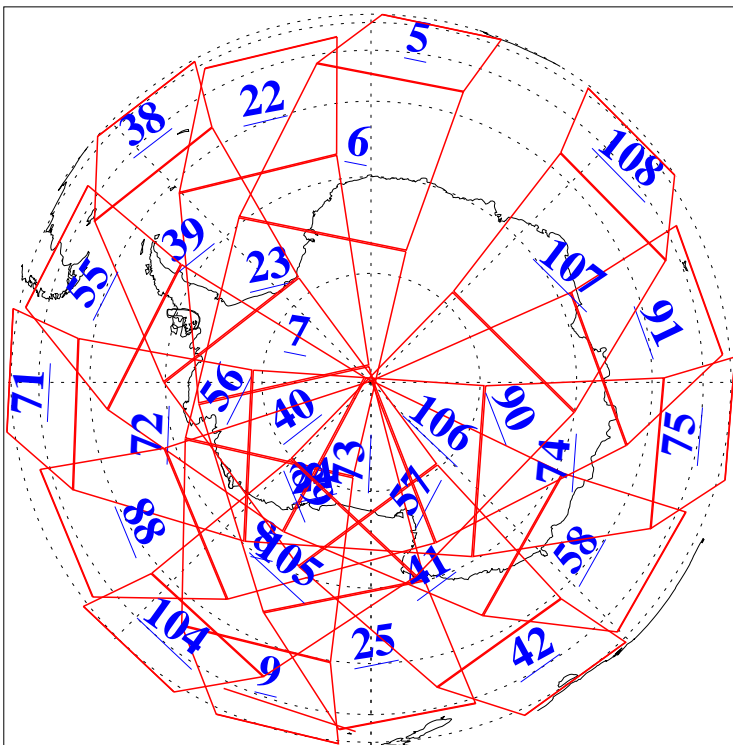

L1B Availability
AMSU Granules: 240
HSB Granules: 0
AIRS Granules: 240

11 Oct 2018
DoY 284
Aqua Day 6004
Granules: 1 to 120

Granules: 121 to 240

Legend: AMSU Available, HSB Available, AIRS Available

L1B Availability
AMSU Granules: 240
HSB Granules: 0
AIRS Granules: 240

11 Oct 2018
DoY 284
Aqua Day 6004
Ascending Granules

Descending Granules

Legend: AMSU Available, HSB Available, AIRS Available

L1B Availability
 AMSU Granules: 240
 HSB Granules: 0
 AIRS Granules: 240

11 Oct 2018
 DoY 284
 Aqua Day 6004

Northern Hemisphere Granules

Southern Hemisphere Granules

Legend: AMSU Available, HSB Available, AIRS Available