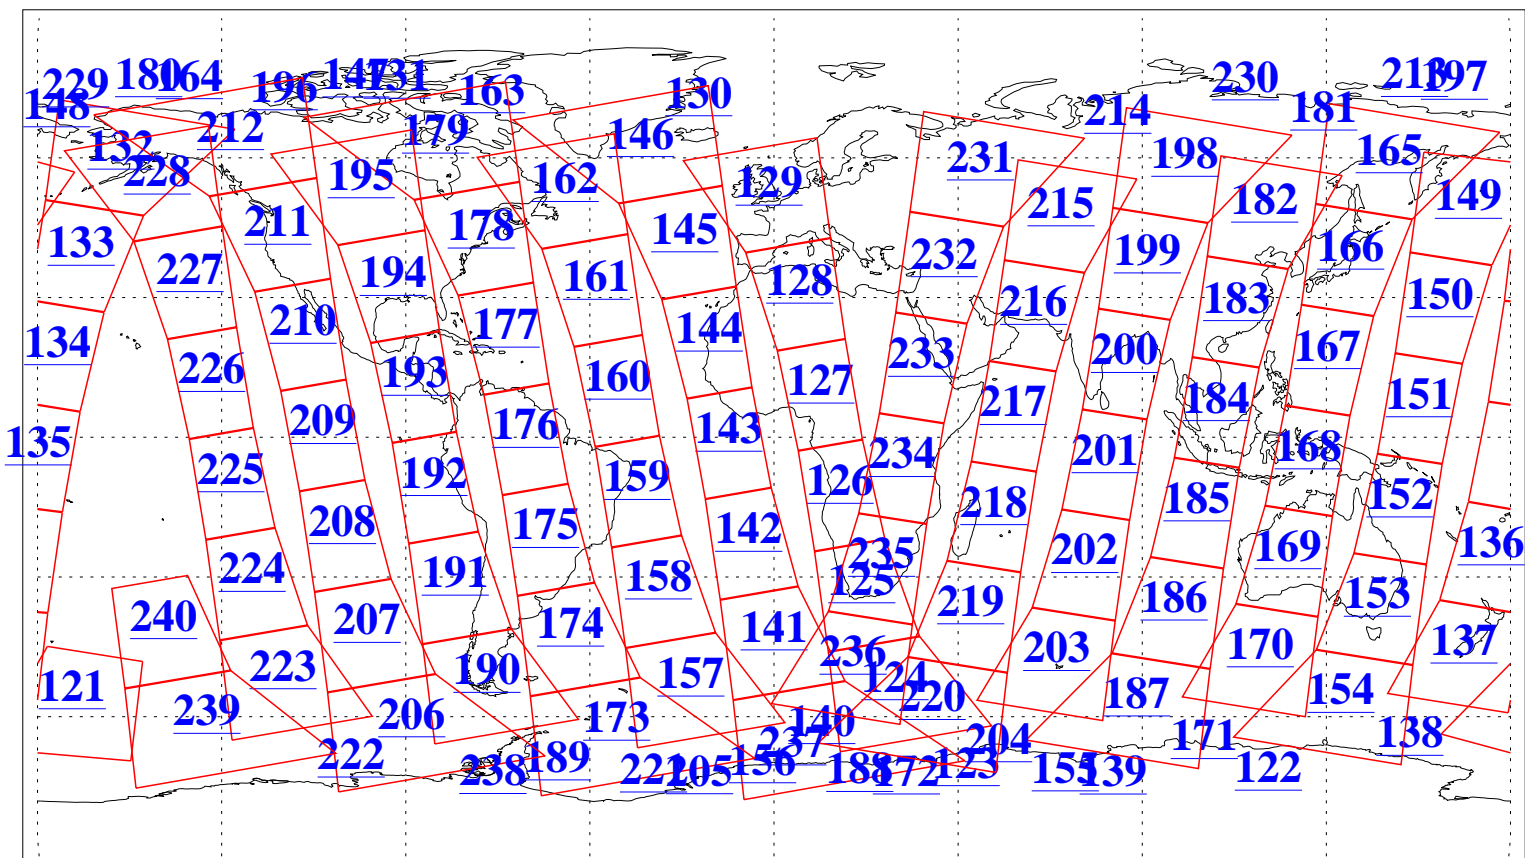

L1B Availability
AMSU Granules: 240
HSB Granules: 0
AIRS Granules: 240

11 Oct 2018
DoY 284
Aqua Day 6004
Granules: 1 to 120

Granules: 121 to 240

Legend: AMSU Available, HSB Available, AIRS Available

L1B Availability
AMSU Granules: 240
HSB Granules: 0
AIRS Granules: 240

11 Oct 2018
DoY 284
Aqua Day 6004
Ascending Granules

Descending Granules

Legend: AMSU Available, HSB Available, AIRS Available

L1B Availability
 AMSU Granules: 240
 HSB Granules: 0
 AIRS Granules: 240

11 Oct 2018
 DoY 284
 Aqua Day 6004

Northern Hemisphere Granules

Southern Hemisphere Granules

Legend: AMSU Available, HSB Available, AIRS Available