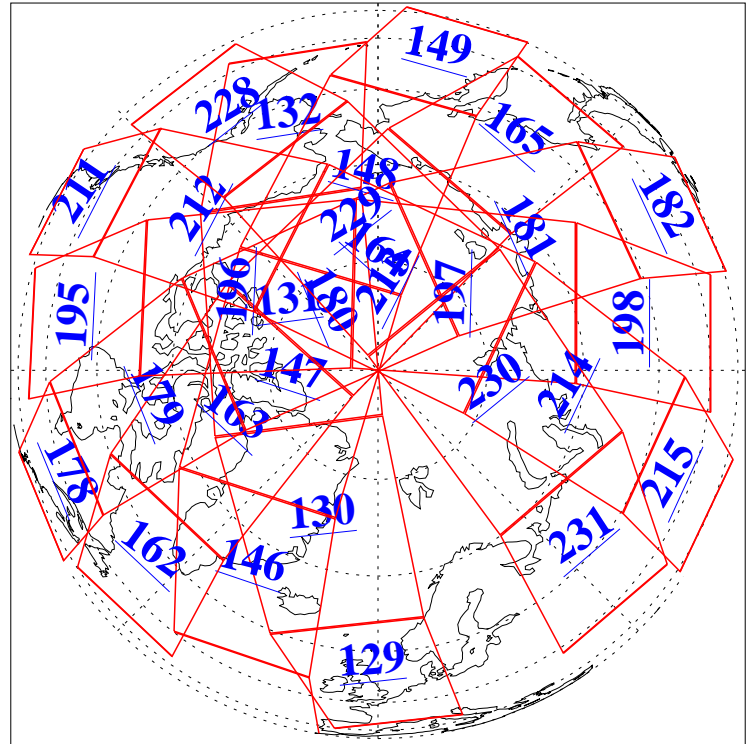

L1B Availability
AMSU Granules: 240
HSB Granules: 0
AIRS Granules: 240

11 Oct 2018
DoY 284
Aqua Day 6004
Granules: 1 to 120

Granules: 121 to 240

Legend: AMSU Available, HSB Available, AIRS Available

L1B Availability
AMSU Granules: 240
HSB Granules: 0
AIRS Granules: 240

11 Oct 2018
DoY 284
Aqua Day 6004
Ascending Granules

Descending Granules

Legend: AMSU Available, HSB Available, AIRS Available

L1B Availability
 AMSU Granules: 240
 HSB Granules: 0
 AIRS Granules: 240

11 Oct 2018
 DoY 284
 Aqua Day 6004

Northern Hemisphere Granules

Southern Hemisphere Granules

Legend: AMSU Available, HSB Available, AIRS Available