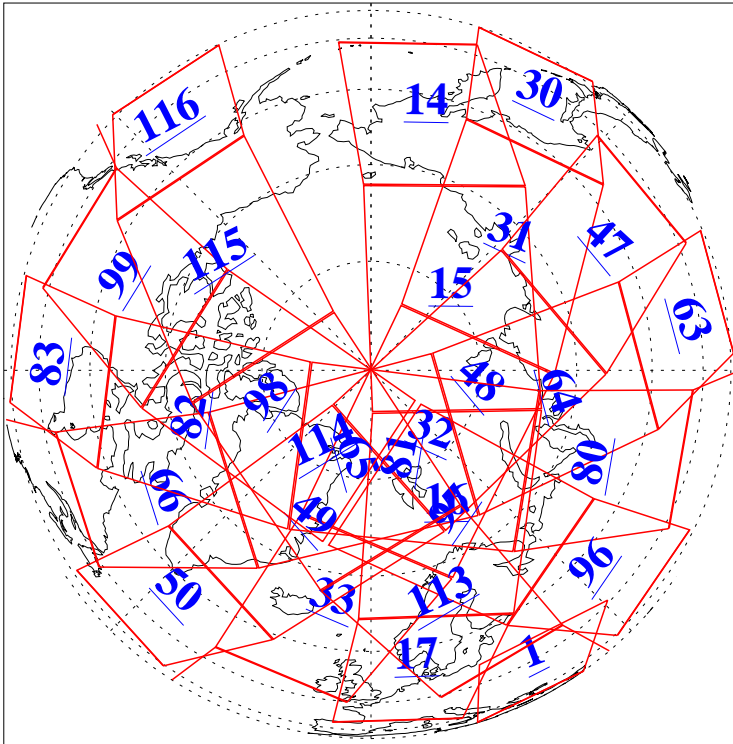

L1B Availability
AMSU Granules: 240
HSB Granules: 0
AIRS Granules: 240

11 Oct 2018
DoY 284
Aqua Day 6004
Granules: 1 to 120

Granules: 121 to 240

Legend: AMSU Available, HSB Available, AIRS Available

L1B Availability
AMSU Granules: 240
HSB Granules: 0
AIRS Granules: 240

11 Oct 2018
DoY 284
Aqua Day 6004
Ascending Granules

Descending Granules

Legend: AMSU Available, HSB Available, AIRS Available

L1B Availability
 AMSU Granules: 240
 HSB Granules: 0
 AIRS Granules: 240

11 Oct 2018
 DoY 284
 Aqua Day 6004

Northern Hemisphere Granules

Southern Hemisphere Granules

Legend: AMSU Available, HSB Available, AIRS Available