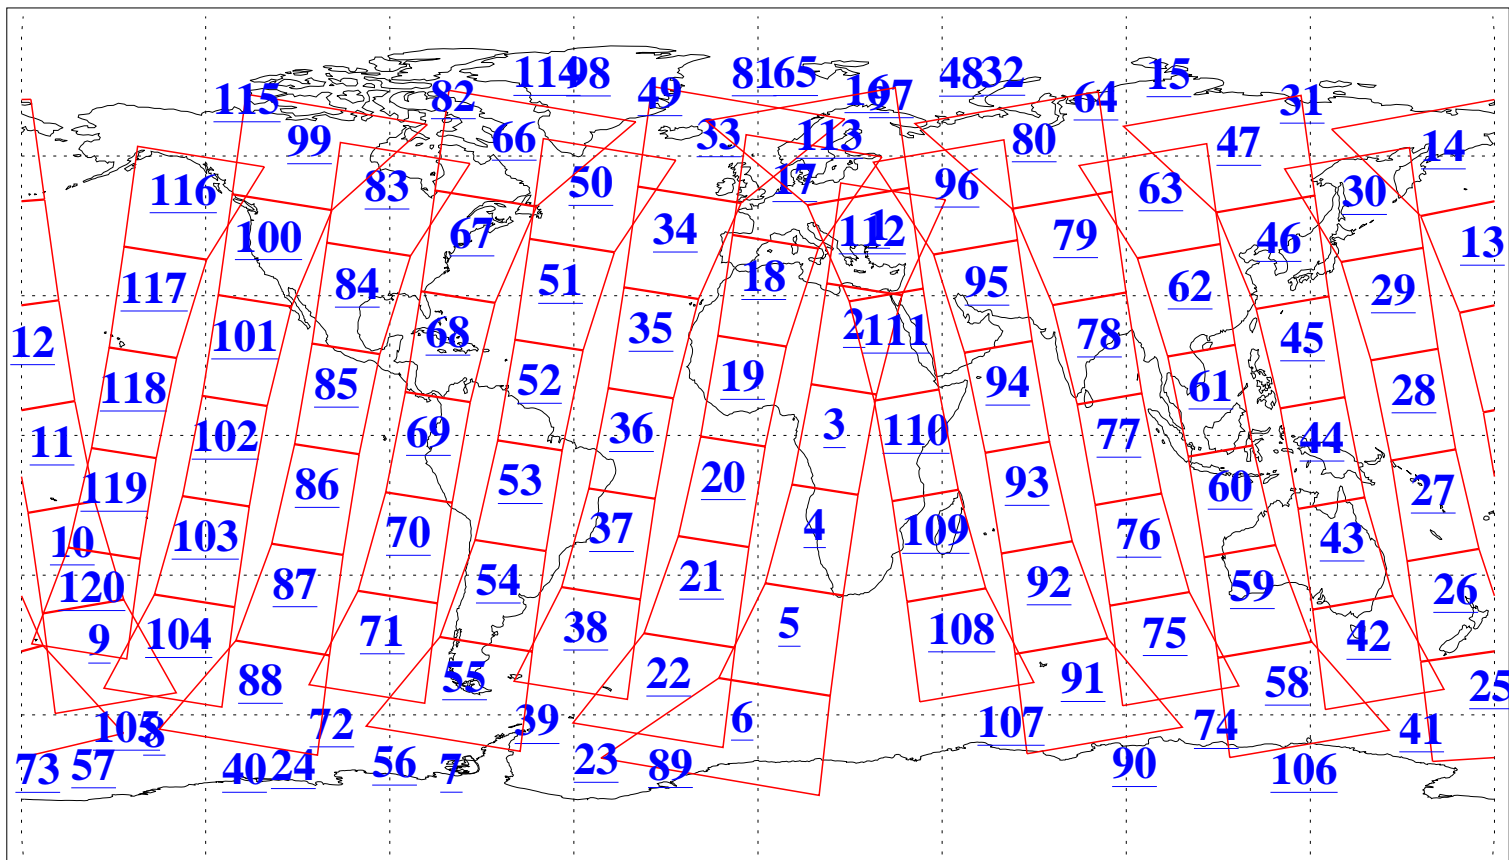

L1B Availability
AMSU Granules: 240
HSB Granules: 0
AIRS Granules: 240

11 Oct 2018
DoY 284
Aqua Day 6004
Granules: 1 to 120

Granules: 121 to 240

Legend: AMSU Available, HSB Available, AIRS Available

L1B Availability
AMSU Granules: 240
HSB Granules: 0
AIRS Granules: 240

11 Oct 2018
DoY 284
Aqua Day 6004
Ascending Granules

Descending Granules

Legend: AMSU Available, HSB Available, AIRS Available

L1B Availability
 AMSU Granules: 240
 HSB Granules: 0
 AIRS Granules: 240

11 Oct 2018
 DoY 284
 Aqua Day 6004

Northern Hemisphere Granules

Southern Hemisphere Granules

Legend: AMSU Available, HSB Available, AIRS Available