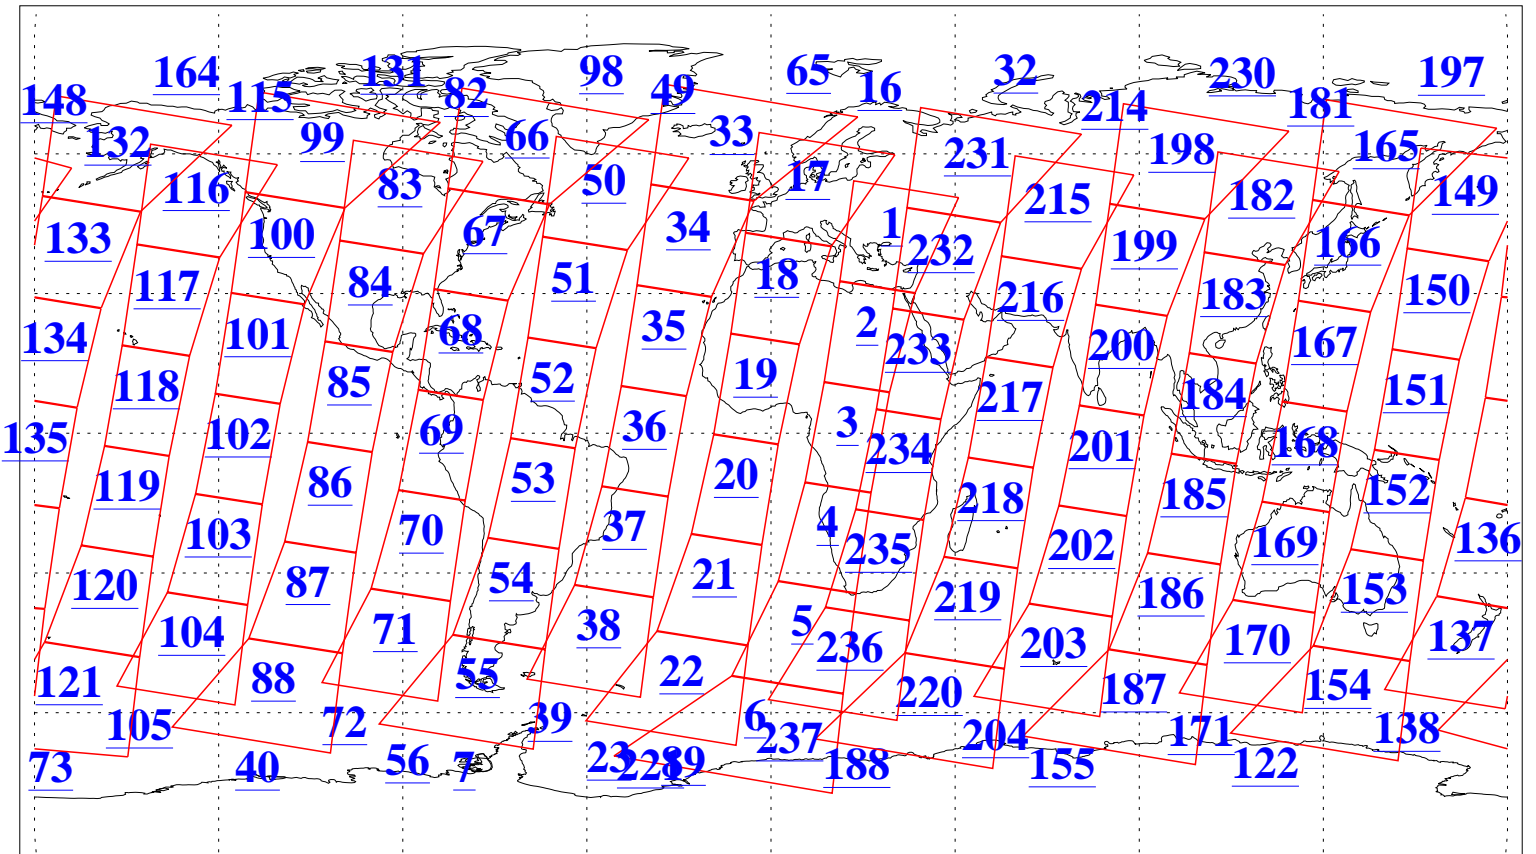

L1B Availability
AMSU Granules: 240
HSB Granules: 0
AIRS Granules: 240

11 Oct 2018
DoY 284
Aqua Day 6004
Granules: 1 to 120

Granules: 121 to 240

Legend: AMSU Available, HSB Available, AIRS Available

L1B Availability
AMSU Granules: 240
HSB Granules: 0
AIRS Granules: 240

11 Oct 2018
DoY 284
Aqua Day 6004
Ascending Granules

Descending Granules

Legend: AMSU Available, HSB Available, AIRS Available

L1B Availability
 AMSU Granules: 240
 HSB Granules: 0
 AIRS Granules: 240

11 Oct 2018
 DoY 284
 Aqua Day 6004

Northern Hemisphere Granules

Southern Hemisphere Granules

Legend: AMSU Available, HSB Available, AIRS Available