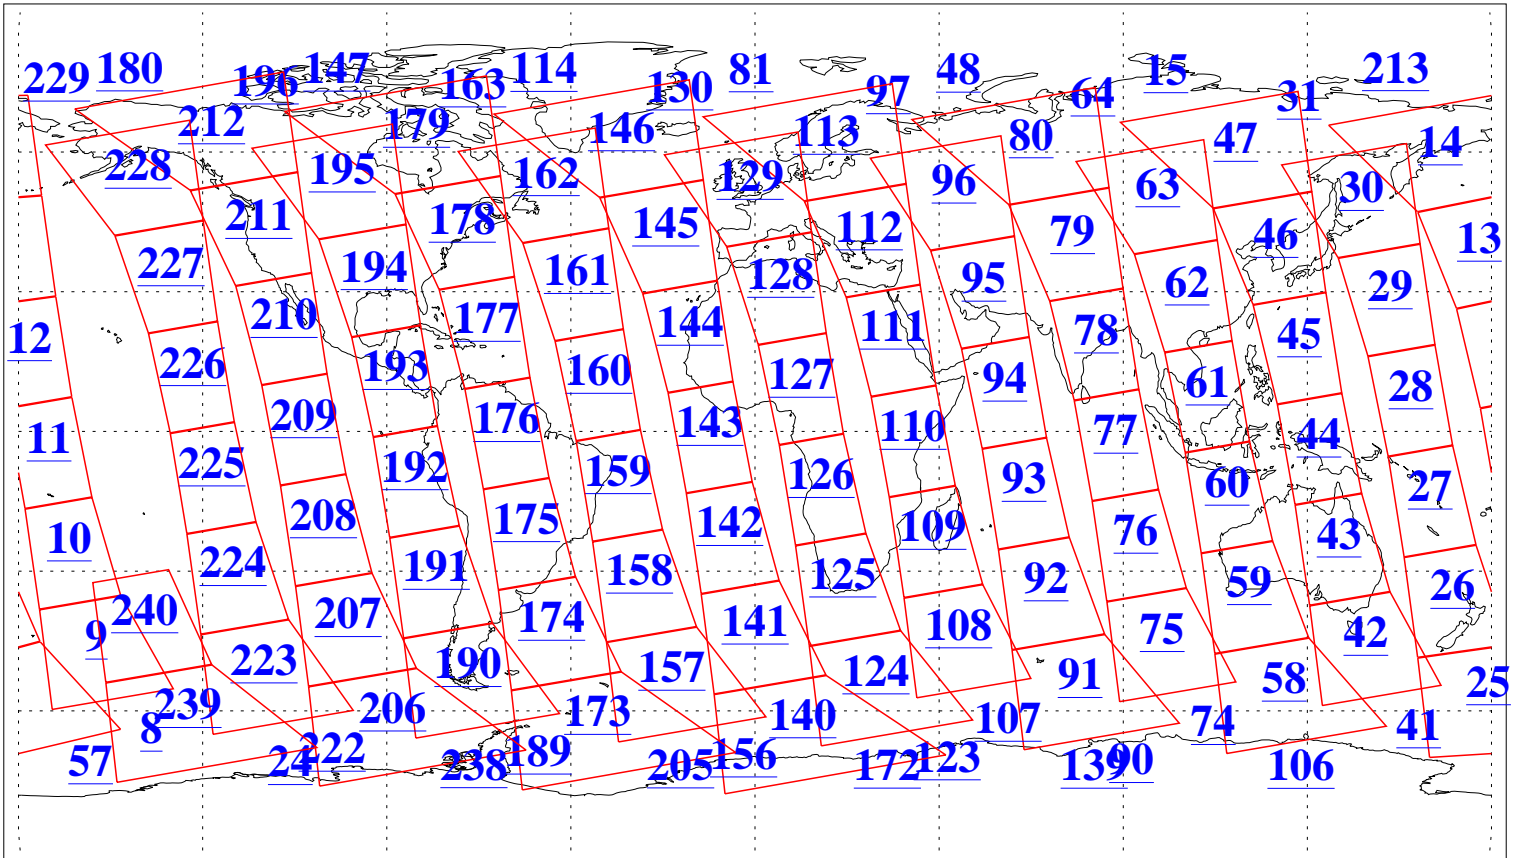

L1B Availability
AMSU Granules: 240
HSB Granules: 0
AIRS Granules: 240

11 Oct 2018
DoY 284
Aqua Day 6004
Granules: 1 to 120

Granules: 121 to 240

Legend: AMSU Available, HSB Available, AIRS Available

L1B Availability
AMSU Granules: 240
HSB Granules: 0
AIRS Granules: 240

11 Oct 2018
DoY 284
Aqua Day 6004
Ascending Granules

Descending Granules

Legend: AMSU Available, HSB Available, AIRS Available

L1B Availability
 AMSU Granules: 240
 HSB Granules: 0
 AIRS Granules: 240

11 Oct 2018
 DoY 284
 Aqua Day 6004

Northern Hemisphere Granules

Southern Hemisphere Granules

Legend: AMSU Available, HSB Available, AIRS Available