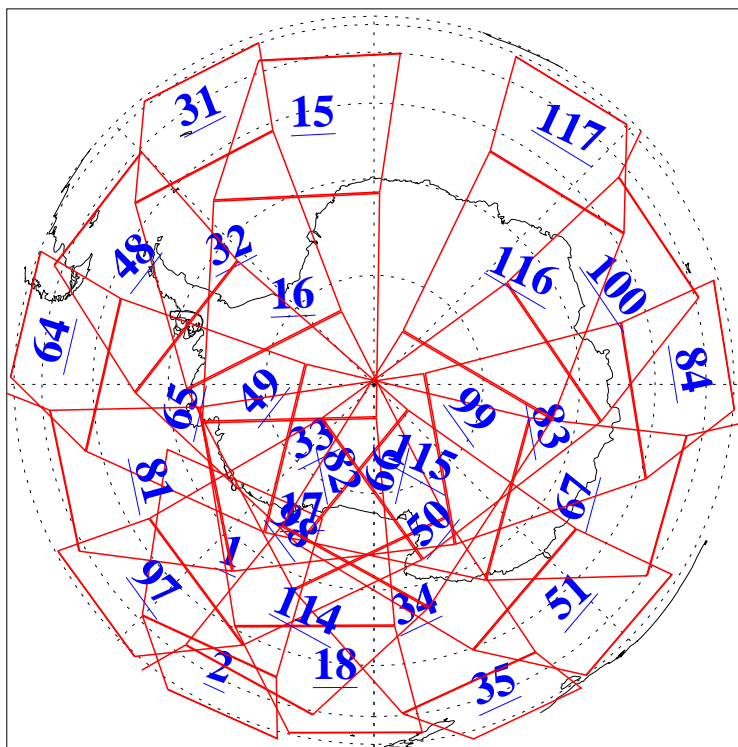

L1B Availability
AMSU Granules: 240
HSB Granules: 0
AIRS Granules: 240

10 Oct 2018
DoY 283
Aqua Day 6003
Granules: 1 to 120

Granules: 121 to 240

Legend: AMSU Available, HSB Available, AIRS Available

L1B Availability
AMSU Granules: 240
HSB Granules: 0
AIRS Granules: 240

10 Oct 2018
DoY 283
Aqua Day 6003
Ascending Granules

Descending Granules

Legend: AMSU Available, HSB Available, AIRS Available

L1B Availability
 AMSU Granules: 240
 HSB Granules: 0
 AIRS Granules: 240

10 Oct 2018
 DoY 283
 Aqua Day 6003

Northern Hemisphere Granules

Southern Hemisphere Granules

Legend: AMSU Available, HSB Available, AIRS Available