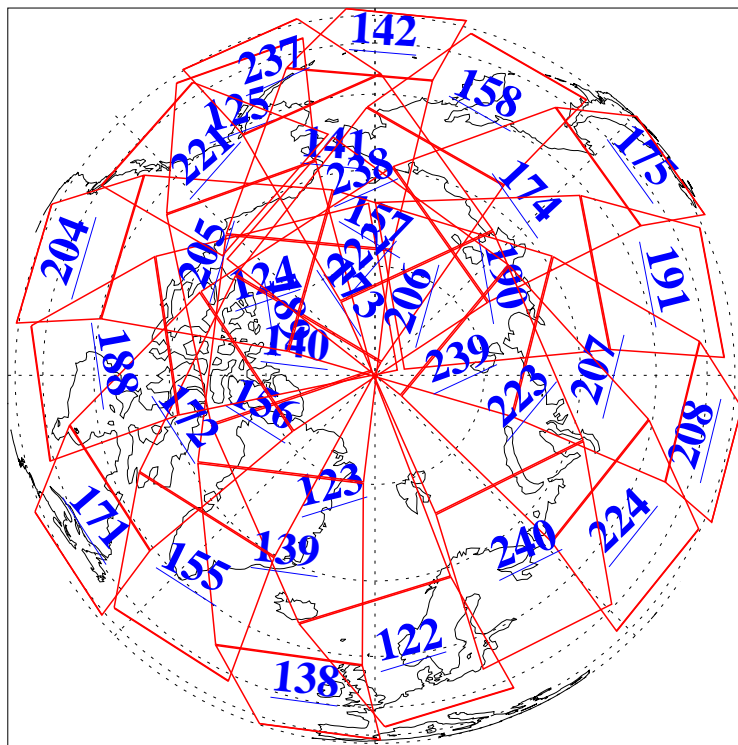

L1B Availability
AMSU Granules: 240
HSB Granules: 0
AIRS Granules: 240

10 Oct 2018
DoY 283
Aqua Day 6003
Granules: 1 to 120

Granules: 121 to 240

Legend: AMSU Available, HSB Available, AIRS Available

L1B Availability
AMSU Granules: 240
HSB Granules: 0
AIRS Granules: 240

10 Oct 2018
DoY 283
Aqua Day 6003
Ascending Granules

Descending Granules

Legend: AMSU Available, HSB Available, AIRS Available

L1B Availability
 AMSU Granules: 240
 HSB Granules: 0
 AIRS Granules: 240

10 Oct 2018
 DoY 283
 Aqua Day 6003

Northern Hemisphere Granules

Southern Hemisphere Granules

Legend: AMSU Available, HSB Available, AIRS Available