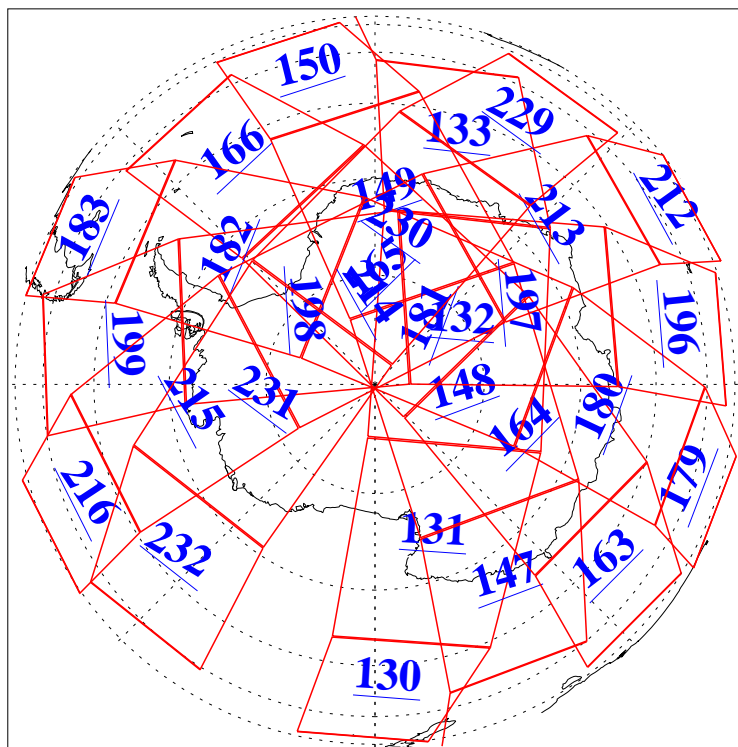

10 Oct 2018
DoY 283
Aqua Day 6003
Ascending Granules

Descending Granules

Legend: AMSU Available, HSB Available, AIRS Available

L1B Availability
 AMSU Granules: 240
 HSB Granules: 0
 AIRS Granules: 240

10 Oct 2018
 DoY 283
 Aqua Day 6003

Northern Hemisphere Granules

Southern Hemisphere Granules

Legend: AMSU Available, HSB Available, AIRS Available