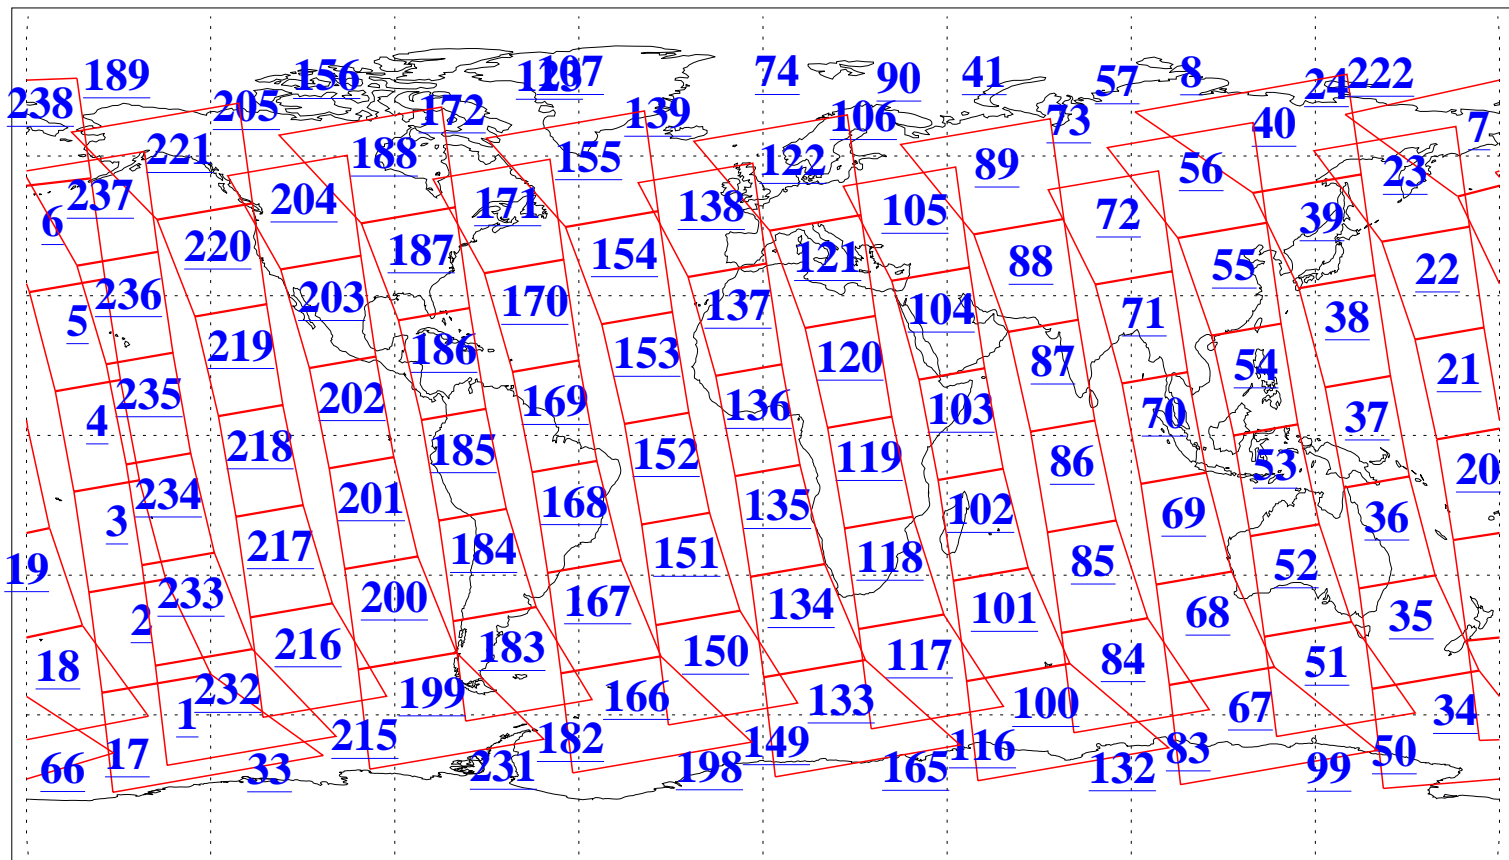

L1B Availability
AMSU Granules: 240
HSB Granules: 0
AIRS Granules: 240

10 Oct 2018
DoY 283
Aqua Day 6003
Granules: 1 to 120

Granules: 121 to 240

Legend: AMSU Available, HSB Available, AIRS Available

L1B Availability
AMSU Granules: 240
HSB Granules: 0
AIRS Granules: 240

10 Oct 2018
DoY 283
Aqua Day 6003
Ascending Granules

Descending Granules

Legend: AMSU Available, HSB Available, AIRS Available

L1B Availability
 AMSU Granules: 240
 HSB Granules: 0
 AIRS Granules: 240

10 Oct 2018
 DoY 283
 Aqua Day 6003

Northern Hemisphere Granules

Southern Hemisphere Granules

Legend: AMSU Available, HSB Available, AIRS Available