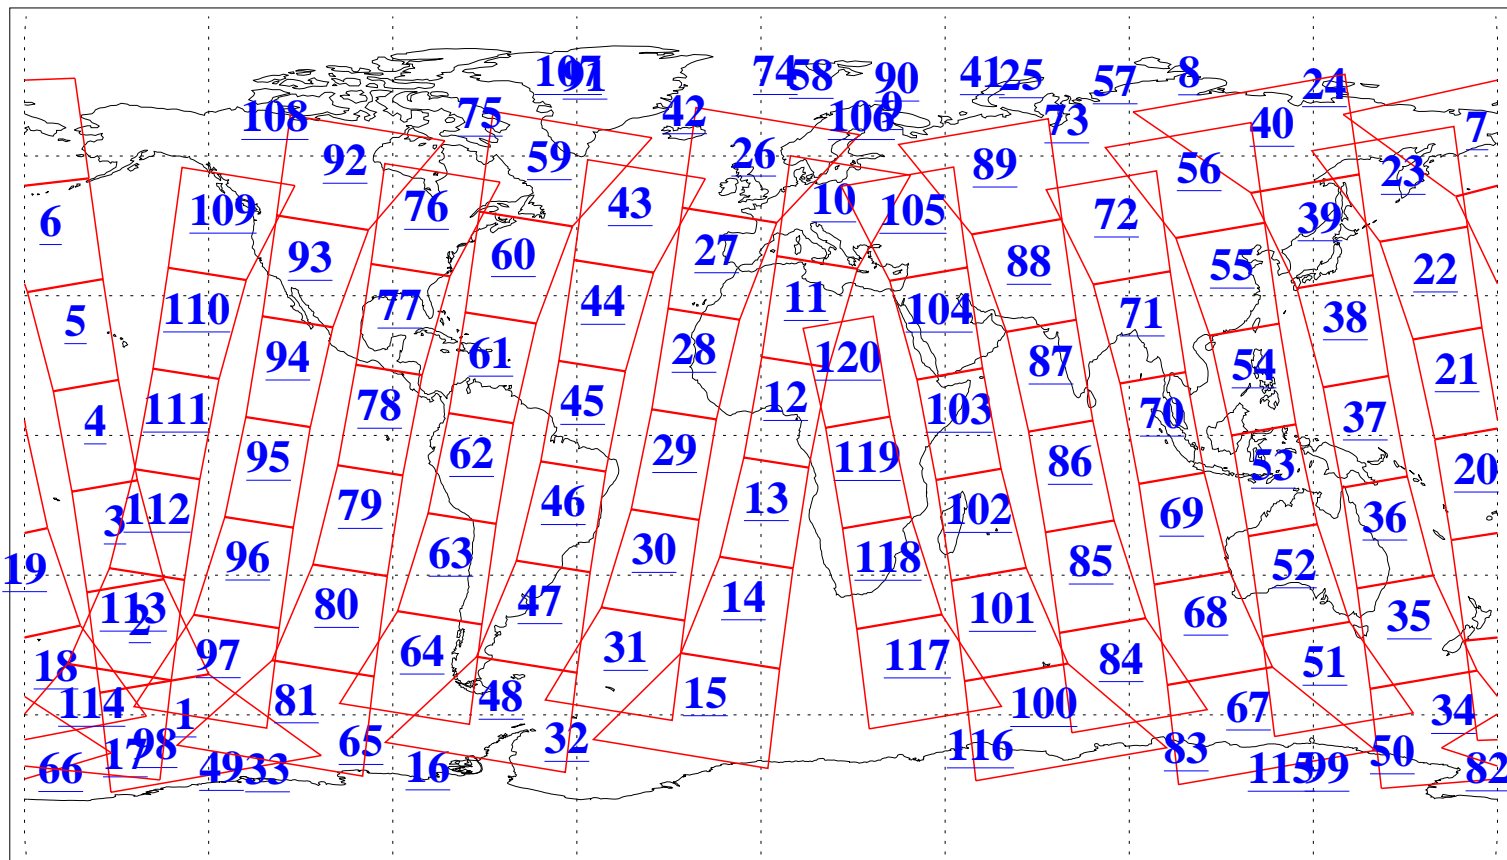

L1B Availability
AMSU Granules: 240
HSB Granules: 0
AIRS Granules: 240

10 Oct 2018
DoY 283
Aqua Day 6003
Granules: 1 to 120

Granules: 121 to 240

Legend: AMSU Available, HSB Available, AIRS Available

L1B Availability
AMSU Granules: 240
HSB Granules: 0
AIRS Granules: 240

10 Oct 2018
DoY 283
Aqua Day 6003
Ascending Granules

Descending Granules

Legend: AMSU Available, HSB Available, AIRS Available

L1B Availability
 AMSU Granules: 240
 HSB Granules: 0
 AIRS Granules: 240

10 Oct 2018
 DoY 283
 Aqua Day 6003

Northern Hemisphere Granules

Southern Hemisphere Granules

Legend: AMSU Available, HSB Available, AIRS Available