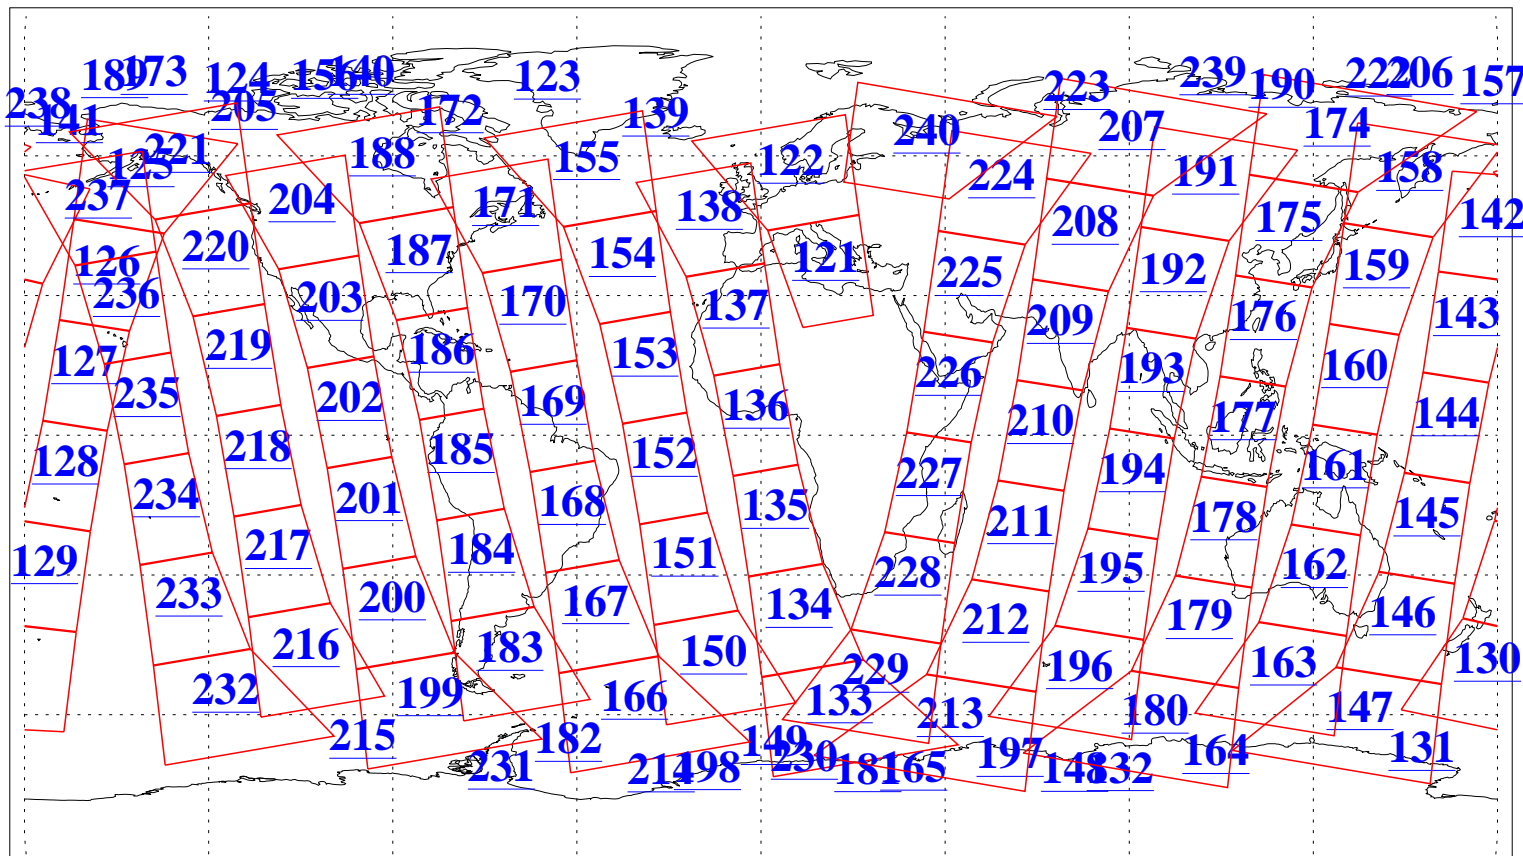

L1B Availability
AMSU Granules: 240
HSB Granules: 0
AIRS Granules: 240

10 Oct 2018
DoY 283
Aqua Day 6003
Granules: 1 to 120

Granules: 121 to 240

Legend: AMSU Available, HSB Available, AIRS Available

L1B Availability
AMSU Granules: 240
HSB Granules: 0
AIRS Granules: 240

10 Oct 2018
DoY 283
Aqua Day 6003
Ascending Granules

Descending Granules

Legend: AMSU Available, HSB Available, AIRS Available

L1B Availability
 AMSU Granules: 240
 HSB Granules: 0
 AIRS Granules: 240

10 Oct 2018
 DoY 283
 Aqua Day 6003

Northern Hemisphere Granules

Southern Hemisphere Granules

Legend: AMSU Available, HSB Available, AIRS Available