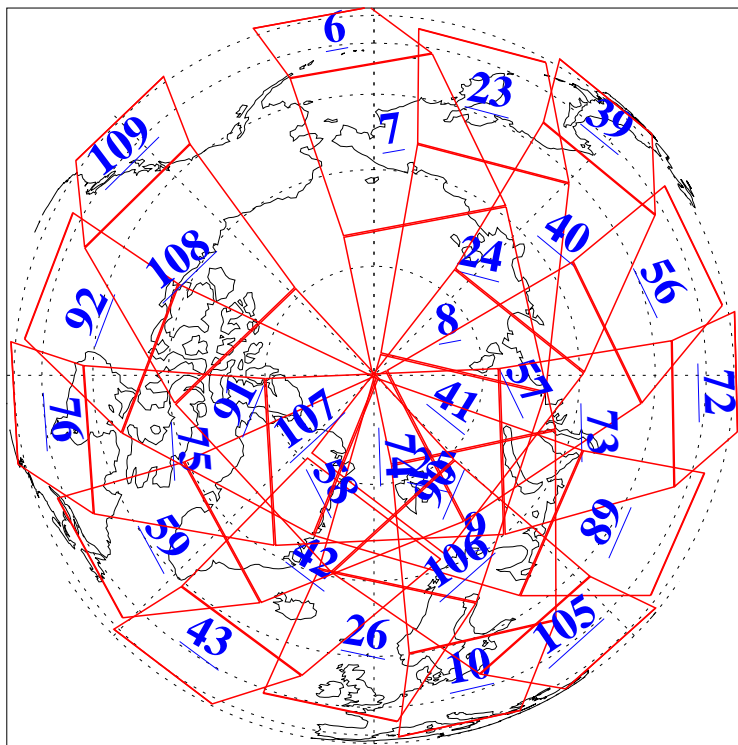

L1B Availability
AMSU Granules: 240
HSB Granules: 0
AIRS Granules: 240

10 Oct 2018
DoY 283
Aqua Day 6003
Granules: 1 to 120

Granules: 121 to 240

Legend: AMSU Available, HSB Available, AIRS Available

L1B Availability
AMSU Granules: 240
HSB Granules: 0
AIRS Granules: 240

10 Oct 2018
DoY 283
Aqua Day 6003
Ascending Granules

Descending Granules

Legend: AMSU Available, HSB Available, AIRS Available

L1B Availability
 AMSU Granules: 240
 HSB Granules: 0
 AIRS Granules: 240

10 Oct 2018
 DoY 283
 Aqua Day 6003

Northern Hemisphere Granules

Southern Hemisphere Granules

Legend: AMSU Available, HSB Available, AIRS Available