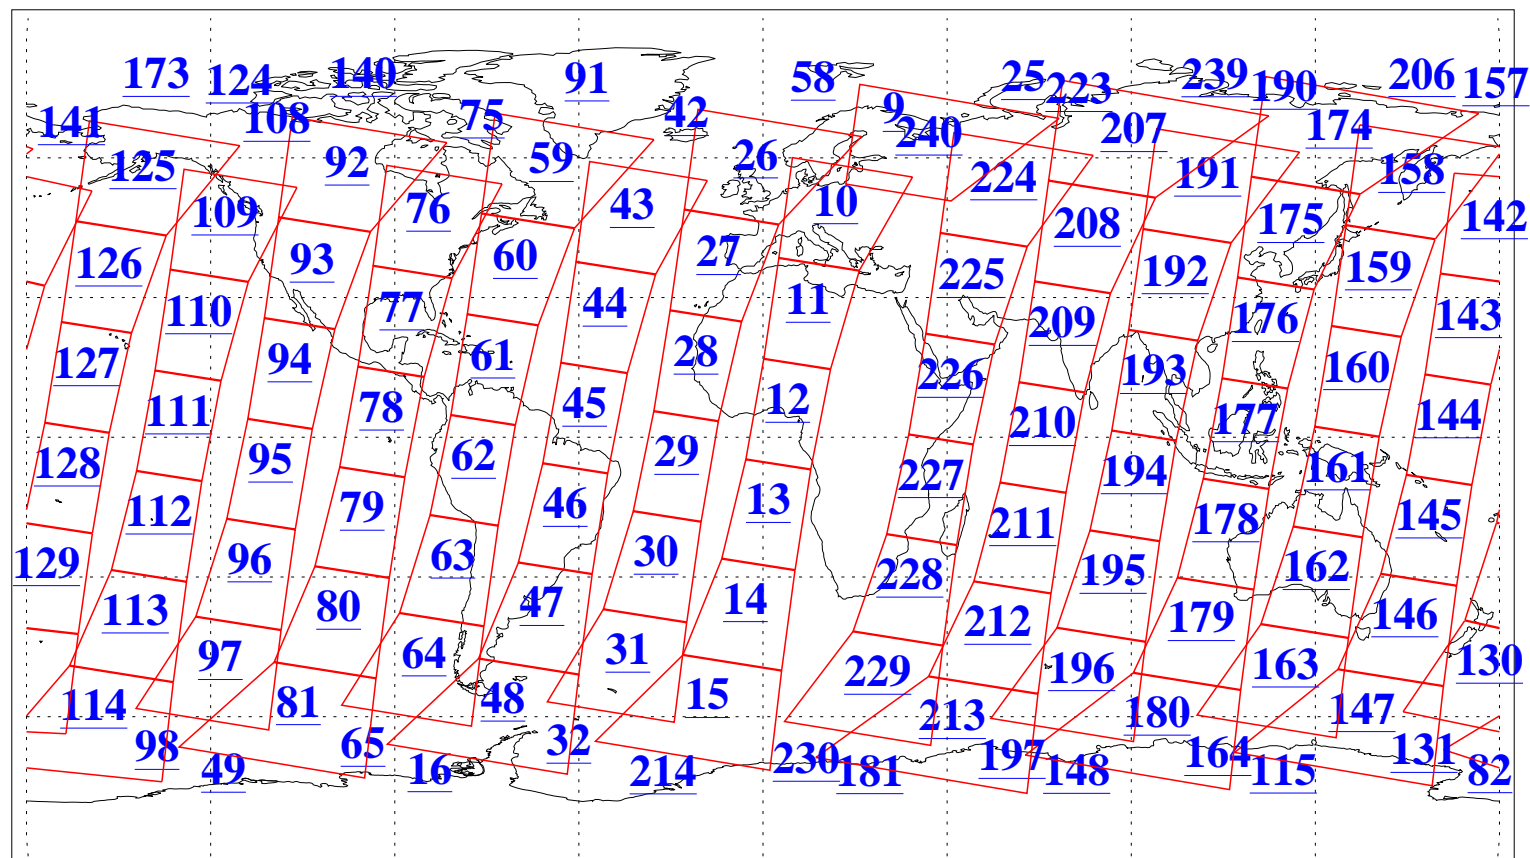

L1B Availability
AMSU Granules: 240
HSB Granules: 0
AIRS Granules: 240

10 Oct 2018
DoY 283
Aqua Day 6003
Granules: 1 to 120

Granules: 121 to 240

Legend: AMSU Available, HSB Available, AIRS Available

L1B Availability
AMSU Granules: 240
HSB Granules: 0
AIRS Granules: 240

10 Oct 2018
DoY 283
Aqua Day 6003
Ascending Granules

Descending Granules

Legend: AMSU Available, HSB Available, AIRS Available

L1B Availability
 AMSU Granules: 240
 HSB Granules: 0
 AIRS Granules: 240

10 Oct 2018
 DoY 283
 Aqua Day 6003

Northern Hemisphere Granules

Southern Hemisphere Granules

Legend: AMSU Available, HSB Available, AIRS Available