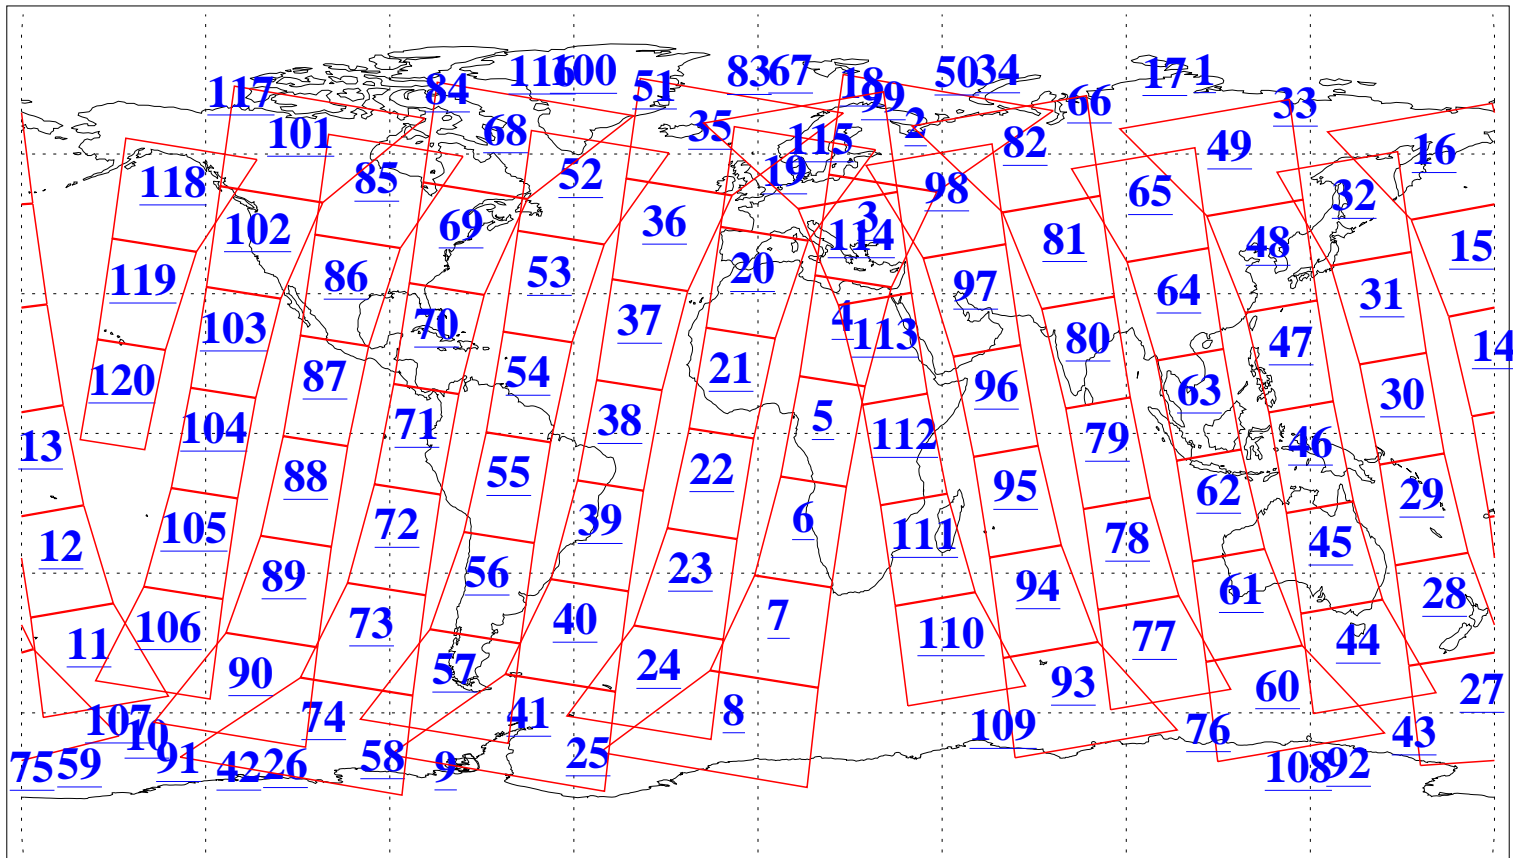

L1B Availability
AMSU Granules: 240
HSB Granules: 0
AIRS Granules: 240

9 Oct 2018
DoY 282
Aqua Day 6002
Granules: 1 to 120

Granules: 121 to 240

Legend: AMSU Available, HSB Available, AIRS Available

L1B Availability
AMSU Granules: 240
HSB Granules: 0
AIRS Granules: 240

9 Oct 2018
DoY 282
Aqua Day 6002

Ascending Granules

Descending Granules

Legend: AMSU Available, HSB Available, AIRS Available

L1B Availability
 AMSU Granules: 240
 HSB Granules: 0
 AIRS Granules: 240

9 Oct 2018
 DoY 282
 Aqua Day 6002

Northern Hemisphere Granules

Southern Hemisphere Granules

Legend: AMSU Available, HSB Available, AIRS Available