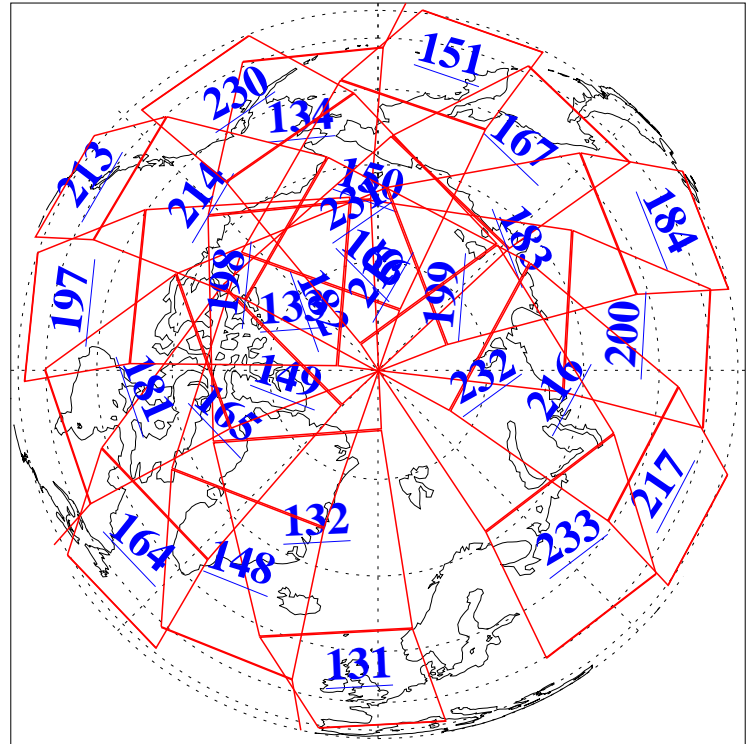

9 Oct 2018
DoY 282
Aqua Day 6002

Ascending Granules

Descending Granules

Legend: AMSU Available, HSB Available, AIRS Available

L1B Availability
 AMSU Granules: 240
 HSB Granules: 0
 AIRS Granules: 240

9 Oct 2018
 DoY 282
 Aqua Day 6002

Northern Hemisphere Granules

Southern Hemisphere Granules

Legend: AMSU Available, HSB Available, AIRS Available