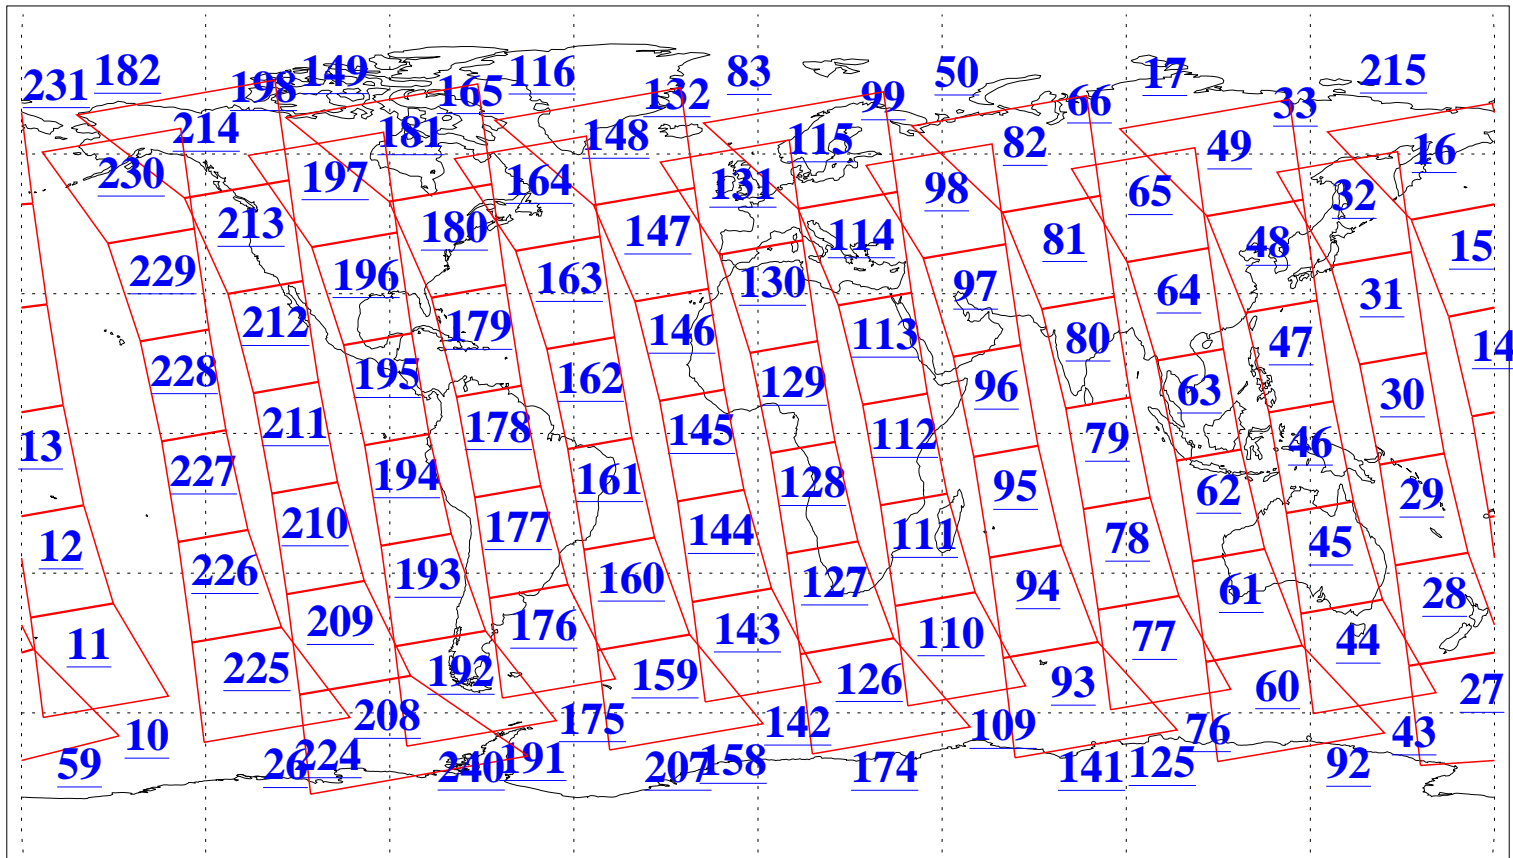

L1B Availability
AMSU Granules: 240
HSB Granules: 0
AIRS Granules: 240

9 Oct 2018
DoY 282
Aqua Day 6002
Granules: 1 to 120

Granules: 121 to 240

Legend: AMSU Available, HSB Available, AIRS Available

L1B Availability
AMSU Granules: 240
HSB Granules: 0
AIRS Granules: 240

9 Oct 2018
DoY 282
Aqua Day 6002

Ascending Granules

Descending Granules

Legend: AMSU Available, HSB Available, AIRS Available

L1B Availability
 AMSU Granules: 240
 HSB Granules: 0
 AIRS Granules: 240

9 Oct 2018
 DoY 282
 Aqua Day 6002

Northern Hemisphere Granules

Southern Hemisphere Granules

Legend: AMSU Available, HSB Available, AIRS Available