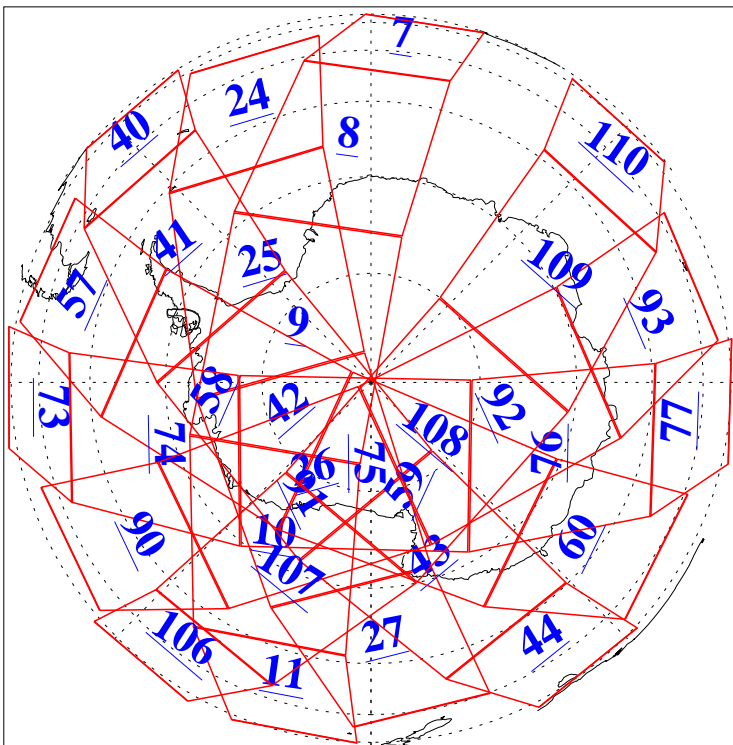

L1B Availability
AMSU Granules: 240
HSB Granules: 0
AIRS Granules: 240

9 Oct 2018
DoY 282
Aqua Day 6002
Granules: 1 to 120

Granules: 121 to 240

Legend: AMSU Available, HSB Available, AIRS Available

L1B Availability
AMSU Granules: 240
HSB Granules: 0
AIRS Granules: 240

9 Oct 2018
DoY 282
Aqua Day 6002

Ascending Granules

Descending Granules

Legend: AMSU Available, HSB Available, AIRS Available

L1B Availability
 AMSU Granules: 240
 HSB Granules: 0
 AIRS Granules: 240

9 Oct 2018
 DoY 282
 Aqua Day 6002

Northern Hemisphere Granules

Southern Hemisphere Granules

Legend: AMSU Available, HSB Available, AIRS Available