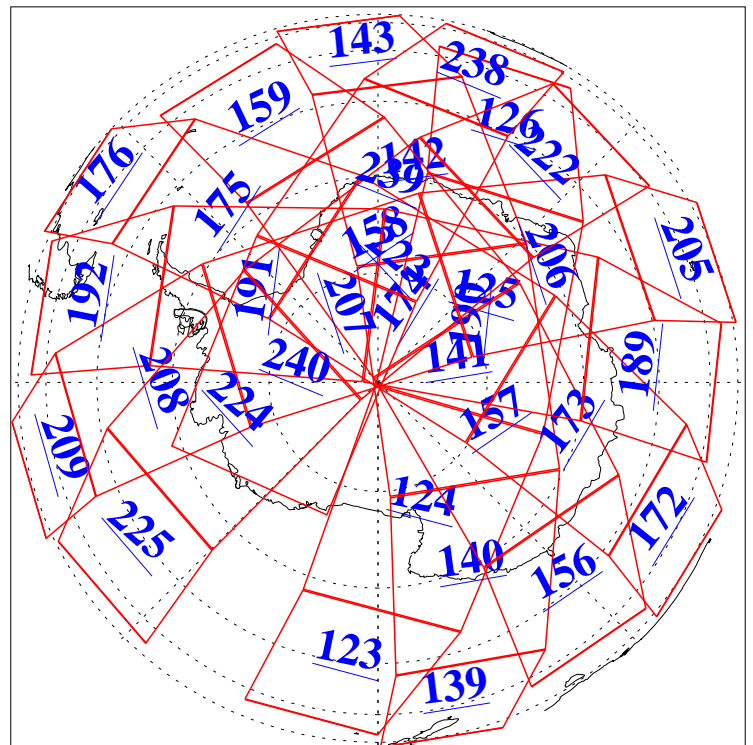

L1B Availability
AMSU Granules: 240
HSB Granules: 0
AIRS Granules: 240

9 Oct 2018
DoY 282
Aqua Day 6002
Granules: 1 to 120

Granules: 121 to 240

Legend: AMSU Available, HSB Available, AIRS Available

L1B Availability
AMSU Granules: 240
HSB Granules: 0
AIRS Granules: 240

9 Oct 2018
DoY 282
Aqua Day 6002

Ascending Granules

Descending Granules

Legend: AMSU Available, HSB Available, AIRS Available

L1B Availability
 AMSU Granules: 240
 HSB Granules: 0
 AIRS Granules: 240

9 Oct 2018
 DoY 282
 Aqua Day 6002

Northern Hemisphere Granules

Southern Hemisphere Granules

Legend: AMSU Available, HSB Available, AIRS Available