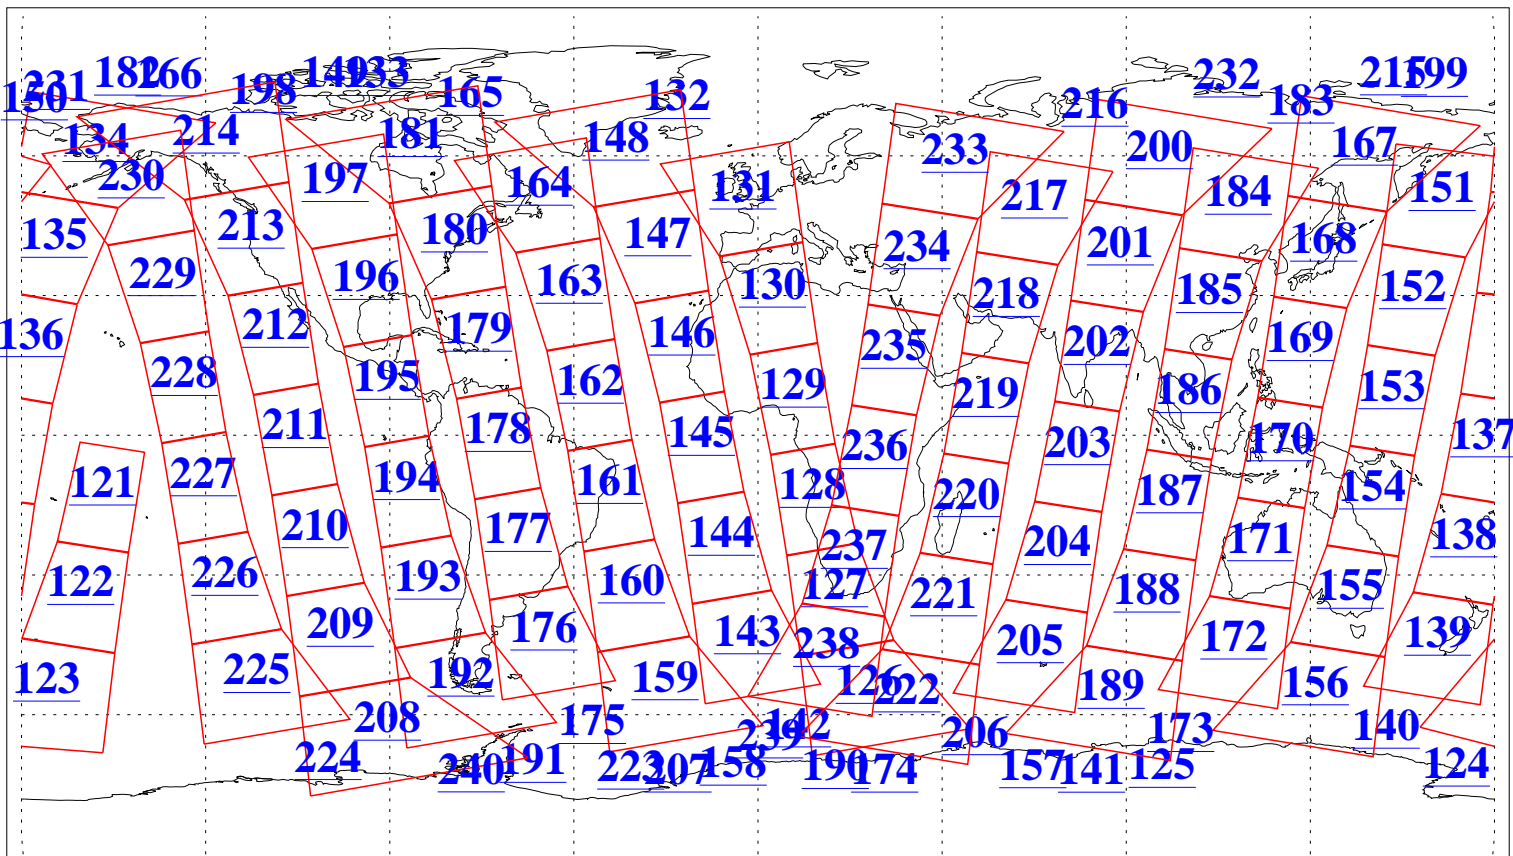

L1B Availability
AMSU Granules: 240
HSB Granules: 0
AIRS Granules: 240

9 Oct 2018
DoY 282
Aqua Day 6002
Granules: 1 to 120

Granules: 121 to 240

Legend: AMSU Available, HSB Available, AIRS Available

L1B Availability
AMSU Granules: 240
HSB Granules: 0
AIRS Granules: 240

9 Oct 2018
DoY 282
Aqua Day 6002

Ascending Granules

Descending Granules

Legend: AMSU Available, HSB Available, AIRS Available

L1B Availability
 AMSU Granules: 240
 HSB Granules: 0
 AIRS Granules: 240

9 Oct 2018
 DoY 282
 Aqua Day 6002

Northern Hemisphere Granules

Southern Hemisphere Granules

Legend: AMSU Available, HSB Available, AIRS Available