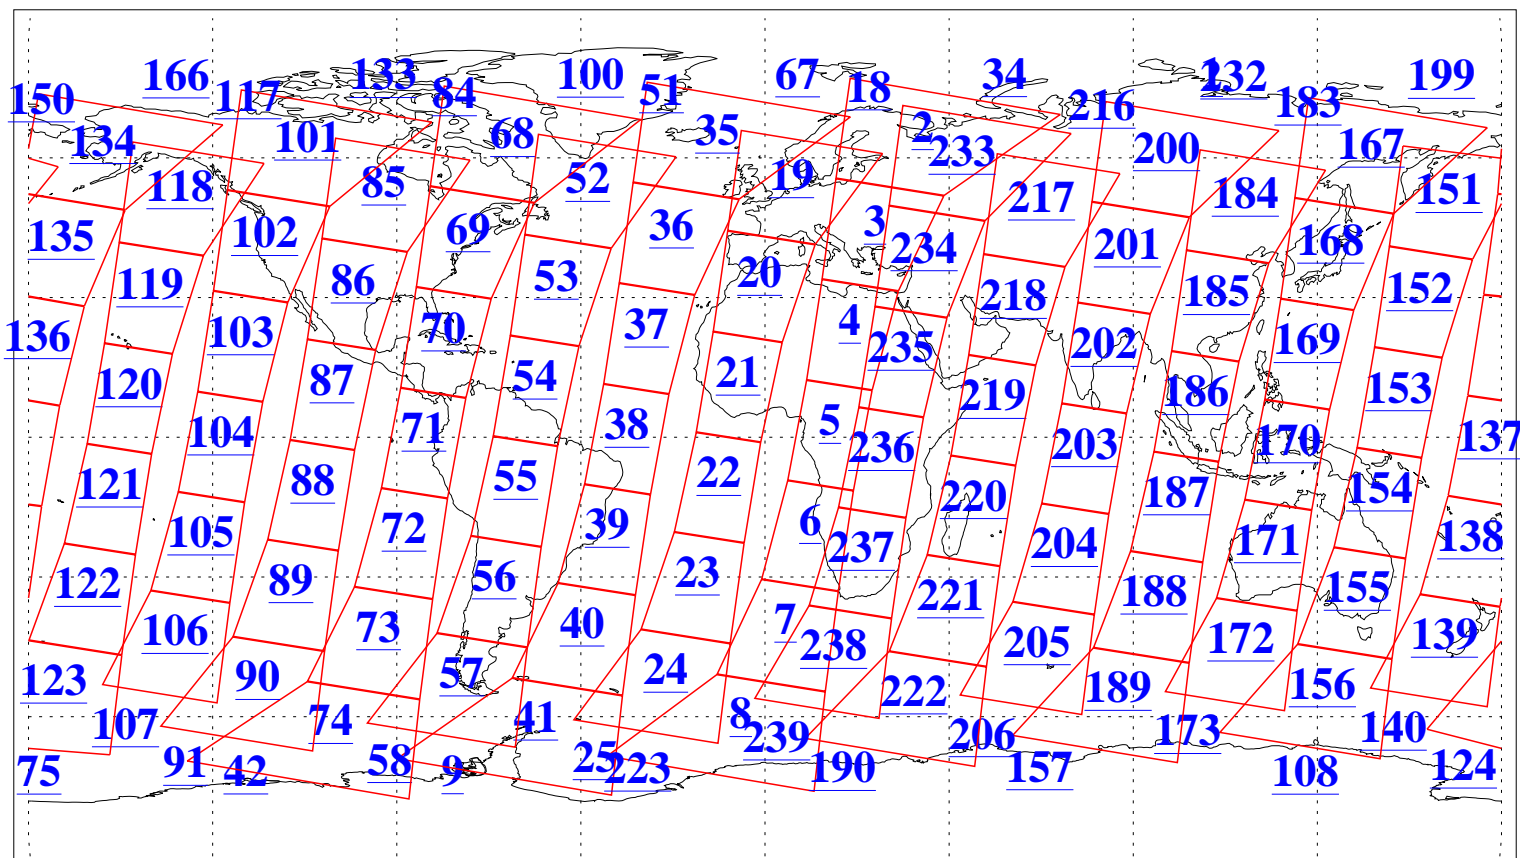

L1B Availability
AMSU Granules: 240
HSB Granules: 0
AIRS Granules: 240

9 Oct 2018
DoY 282
Aqua Day 6002
Granules: 1 to 120

Granules: 121 to 240

Legend: AMSU Available, HSB Available, AIRS Available

L1B Availability
AMSU Granules: 240
HSB Granules: 0
AIRS Granules: 240

9 Oct 2018
DoY 282
Aqua Day 6002

Ascending Granules

Descending Granules

Legend: AMSU Available, HSB Available, AIRS Available

L1B Availability
 AMSU Granules: 240
 HSB Granules: 0
 AIRS Granules: 240

9 Oct 2018
 DoY 282
 Aqua Day 6002

Northern Hemisphere Granules

Southern Hemisphere Granules

Legend: AMSU Available, HSB Available, AIRS Available