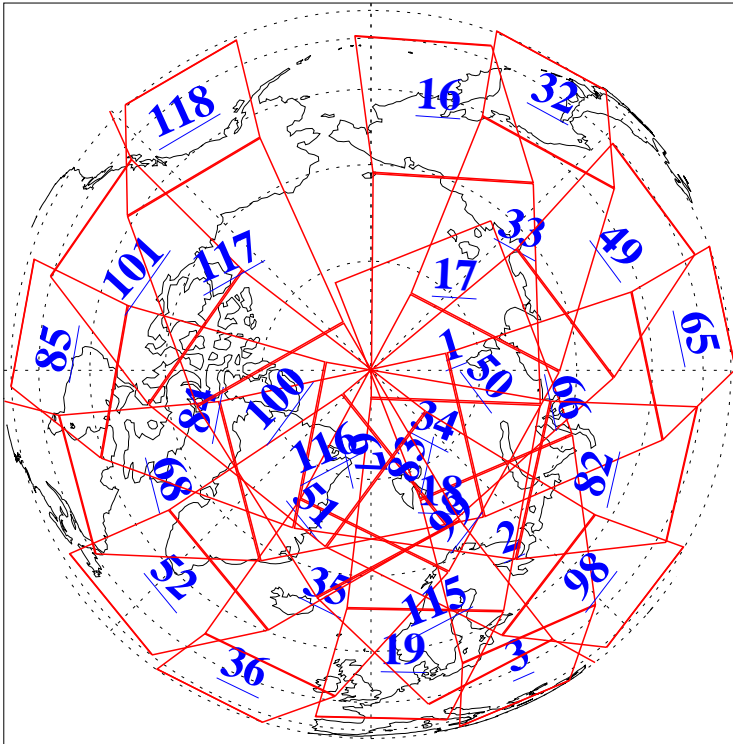

L1B Availability
AMSU Granules: 240
HSB Granules: 0
AIRS Granules: 240

9 Oct 2018
DoY 282
Aqua Day 6002
Granules: 1 to 120

Granules: 121 to 240

Legend: AMSU Available, HSB Available, AIRS Available

L1B Availability
AMSU Granules: 240
HSB Granules: 0
AIRS Granules: 240

9 Oct 2018
DoY 282
Aqua Day 6002

Ascending Granules

Descending Granules

Legend: AMSU Available, HSB Available, AIRS Available

L1B Availability
 AMSU Granules: 240
 HSB Granules: 0
 AIRS Granules: 240

9 Oct 2018
 DoY 282
 Aqua Day 6002

Northern Hemisphere Granules

Southern Hemisphere Granules

Legend: AMSU Available, HSB Available, AIRS Available