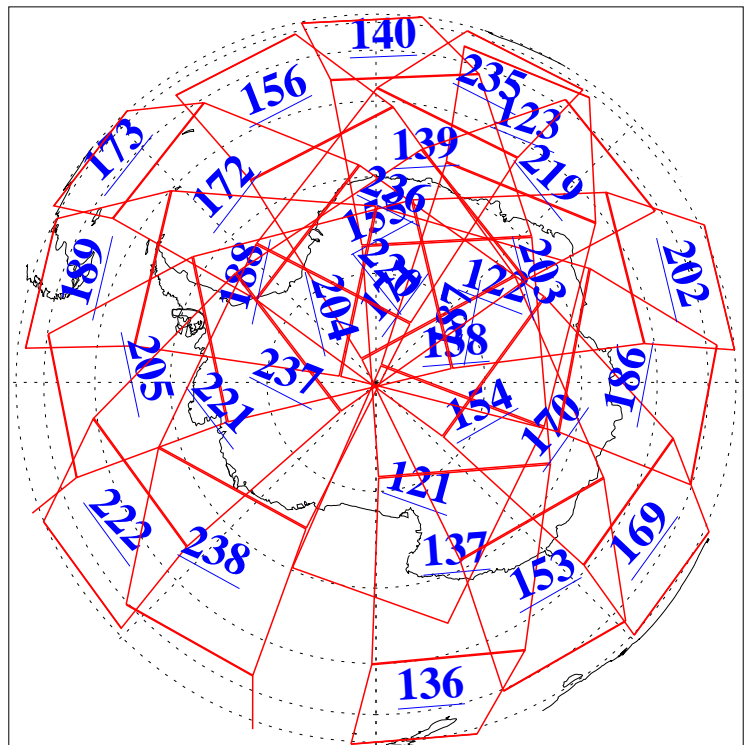

L1B Availability  
AMSU Granules: 239  
HSB Granules: 0  
AIRS Granules: 240

4 Oct 2018  
DoY 277  
Aqua Day 5997  
Granules: 1 to 120

Granules: 121 to 240

Legend: AMSU Available, HSB Available, AIRS Available

L1B Availability  
AMSU Granules: 239  
HSB Granules: 0  
AIRS Granules: 240

4 Oct 2018  
DoY 277  
Aqua Day 5997

Ascending Granules

Descending Granules

Legend: AMSU Available, HSB Available, AIRS Available

L1B Availability  
 AMSU Granules: 239  
 HSB Granules: 0  
 AIRS Granules: 240

4 Oct 2018  
 DoY 277  
 Aqua Day 5997

Northern Hemisphere Granules

Southern Hemisphere Granules

Legend: AMSU Available, HSB Available, AIRS Available