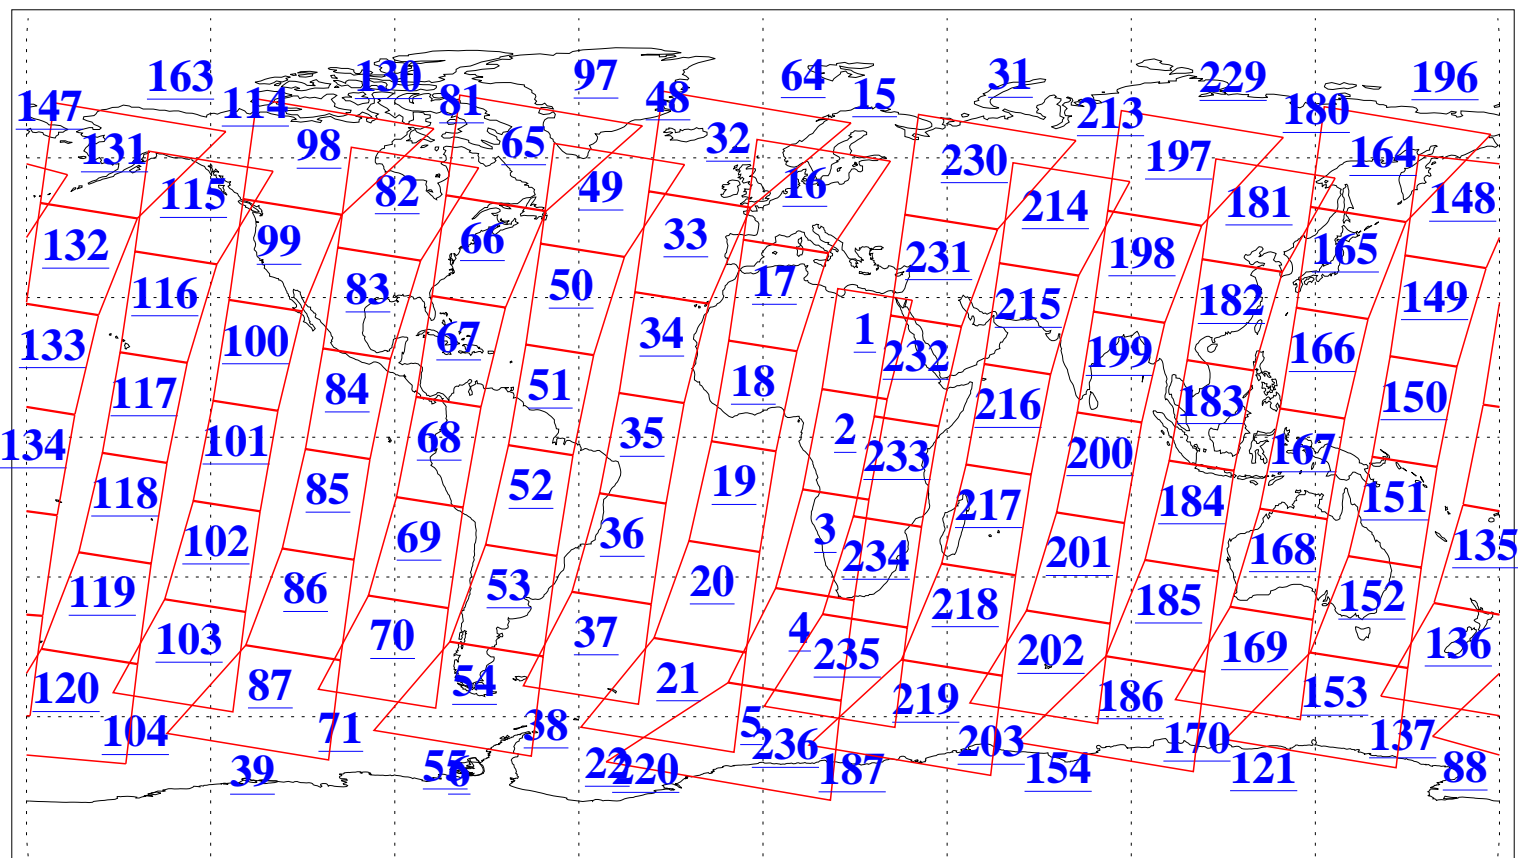

L1B Availability  
AMSU Granules: 239  
HSB Granules: 0  
AIRS Granules: 240

4 Oct 2018  
DoY 277  
Aqua Day 5997  
Granules: 1 to 120

Granules: 121 to 240

Legend: AMSU Available, HSB Available, AIRS Available

L1B Availability  
AMSU Granules: 239  
HSB Granules: 0  
AIRS Granules: 240

4 Oct 2018  
DoY 277  
Aqua Day 5997

Ascending Granules

Descending Granules

Legend: AMSU Available, HSB Available, AIRS Available

L1B Availability  
 AMSU Granules: 239  
 HSB Granules: 0  
 AIRS Granules: 240

4 Oct 2018  
 DoY 277  
 Aqua Day 5997

Northern Hemisphere Granules

Southern Hemisphere Granules

Legend: AMSU Available, HSB Available, AIRS Available