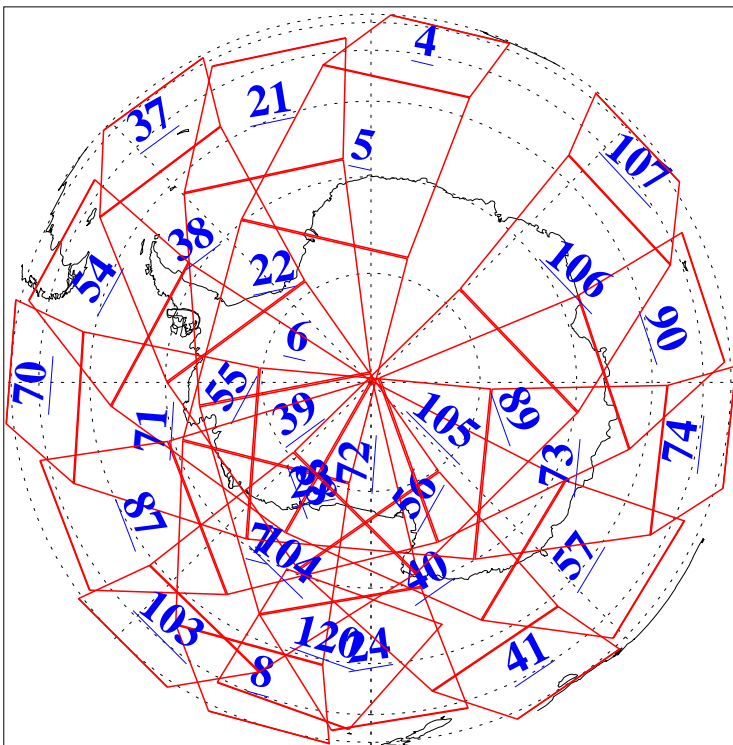

L1B Availability  
AMSU Granules: 239  
HSB Granules: 0  
AIRS Granules: 240

4 Oct 2018  
DoY 277  
Aqua Day 5997  
Granules: 1 to 120

Granules: 121 to 240

Legend: AMSU Available, HSB Available, AIRS Available

L1B Availability  
AMSU Granules: 239  
HSB Granules: 0  
AIRS Granules: 240

4 Oct 2018  
DoY 277  
Aqua Day 5997

Ascending Granules

Descending Granules

Legend: AMSU Available, HSB Available, AIRS Available

L1B Availability  
 AMSU Granules: 239  
 HSB Granules: 0  
 AIRS Granules: 240

4 Oct 2018  
 DoY 277  
 Aqua Day 5997

Northern Hemisphere Granules

Southern Hemisphere Granules

Legend: AMSU Available, HSB Available, AIRS Available