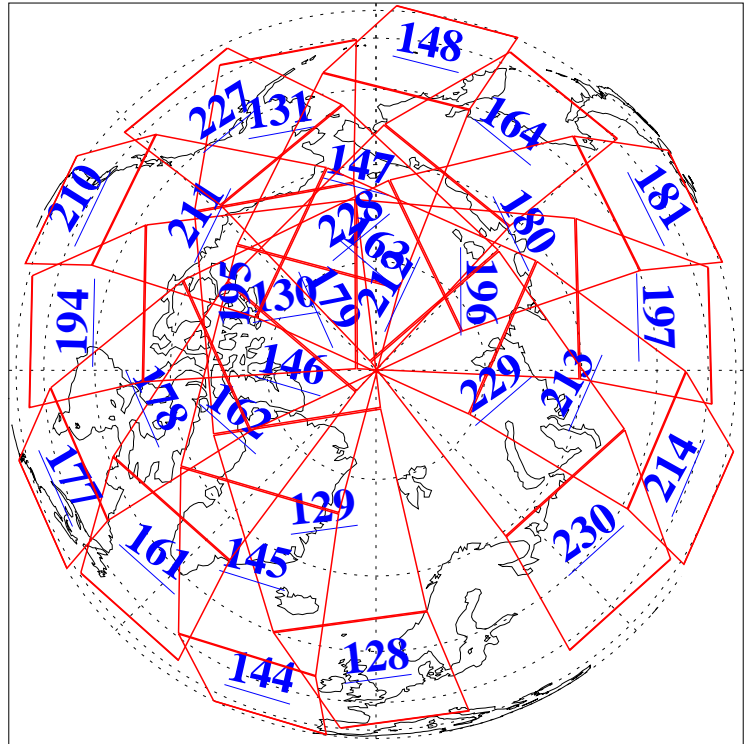

L1B Availability  
AMSU Granules: 239  
HSB Granules: 0  
AIRS Granules: 240

4 Oct 2018  
DoY 277  
Aqua Day 5997  
Granules: 1 to 120

Granules: 121 to 240

Legend: AMSU Available, HSB Available, AIRS Available

L1B Availability  
AMSU Granules: 239  
HSB Granules: 0  
AIRS Granules: 240

4 Oct 2018  
DoY 277  
Aqua Day 5997

Ascending Granules

Descending Granules

Legend: AMSU Available, HSB Available, AIRS Available

L1B Availability  
 AMSU Granules: 239  
 HSB Granules: 0  
 AIRS Granules: 240

4 Oct 2018  
 DoY 277  
 Aqua Day 5997

Northern Hemisphere Granules

Southern Hemisphere Granules

Legend: AMSU Available, HSB Available, AIRS Available