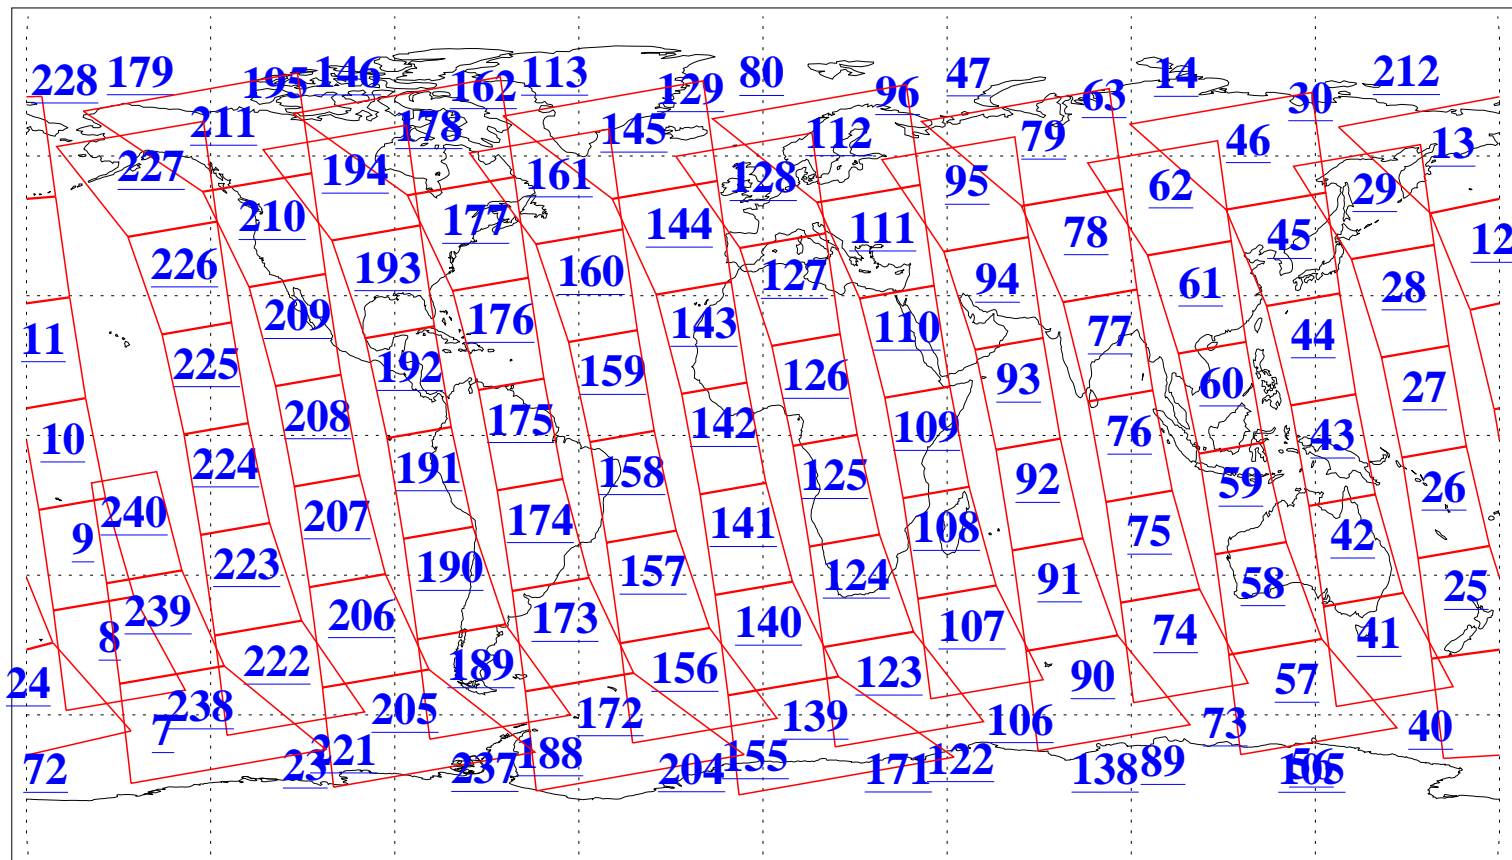

L1B Availability  
AMSU Granules: 239  
HSB Granules: 0  
AIRS Granules: 240

4 Oct 2018  
DoY 277  
Aqua Day 5997  
Granules: 1 to 120

Granules: 121 to 240

Legend: AMSU Available, HSB Available, AIRS Available

L1B Availability  
AMSU Granules: 239  
HSB Granules: 0  
AIRS Granules: 240

4 Oct 2018  
DoY 277  
Aqua Day 5997

Ascending Granules

Descending Granules

Legend: AMSU Available, HSB Available, AIRS Available

L1B Availability  
 AMSU Granules: 239  
 HSB Granules: 0  
 AIRS Granules: 240

4 Oct 2018  
 DoY 277  
 Aqua Day 5997

Northern Hemisphere Granules

Southern Hemisphere Granules

Legend: AMSU Available, HSB Available, AIRS Available