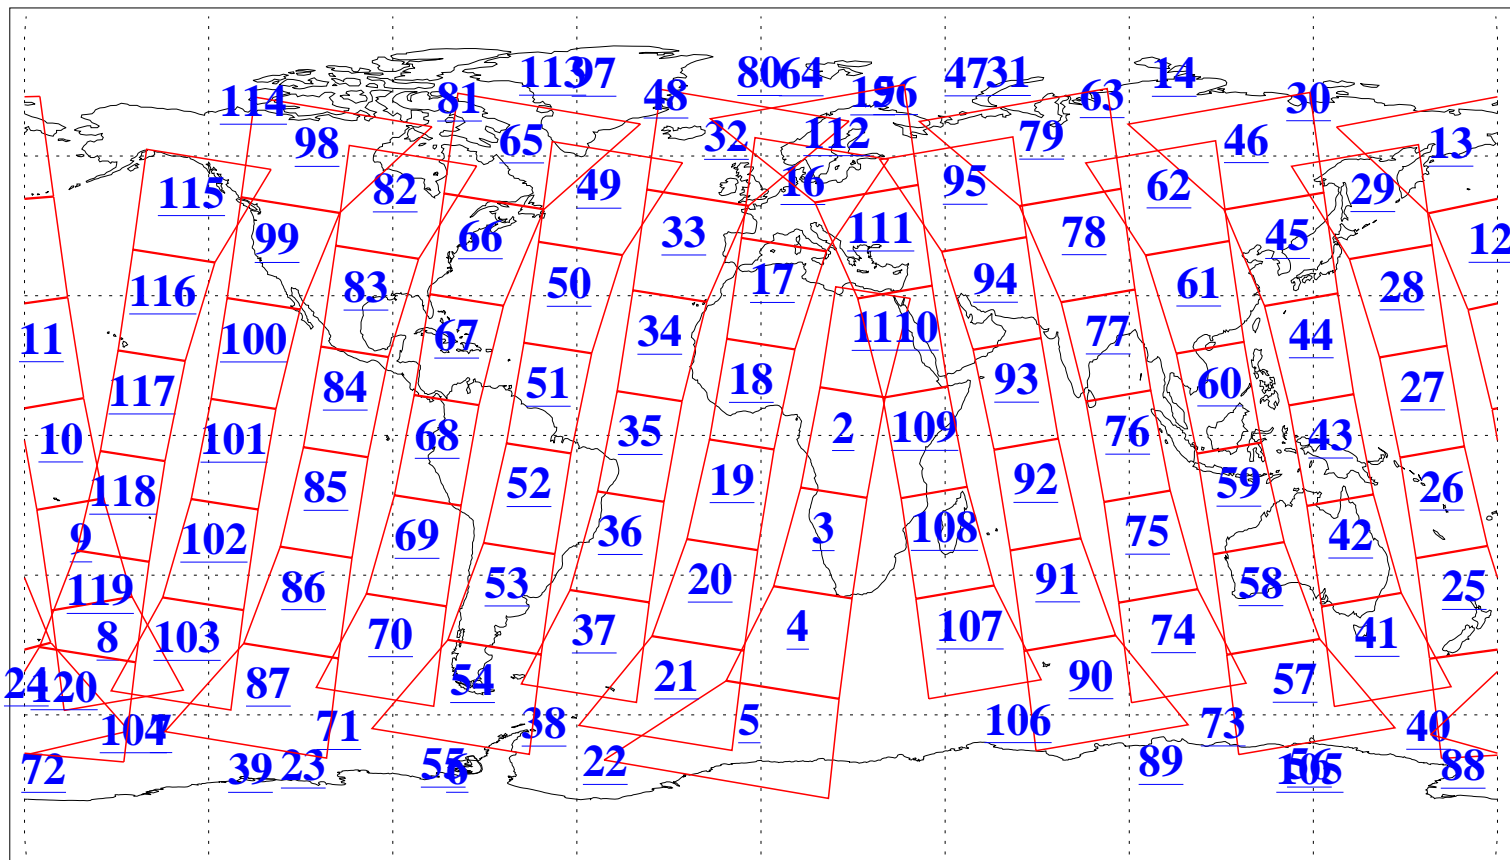

L1B Availability  
AMSU Granules: 239  
HSB Granules: 0  
AIRS Granules: 240

4 Oct 2018  
DoY 277  
Aqua Day 5997  
Granules: 1 to 120

Granules: 121 to 240

Legend: AMSU Available, HSB Available, AIRS Available

L1B Availability  
AMSU Granules: 239  
HSB Granules: 0  
AIRS Granules: 240

4 Oct 2018  
DoY 277  
Aqua Day 5997

Ascending Granules

Descending Granules

Legend: AMSU Available, HSB Available, AIRS Available

L1B Availability  
 AMSU Granules: 239  
 HSB Granules: 0  
 AIRS Granules: 240

4 Oct 2018  
 DoY 277  
 Aqua Day 5997

Northern Hemisphere Granules

Southern Hemisphere Granules

Legend: AMSU Available, HSB Available, AIRS Available