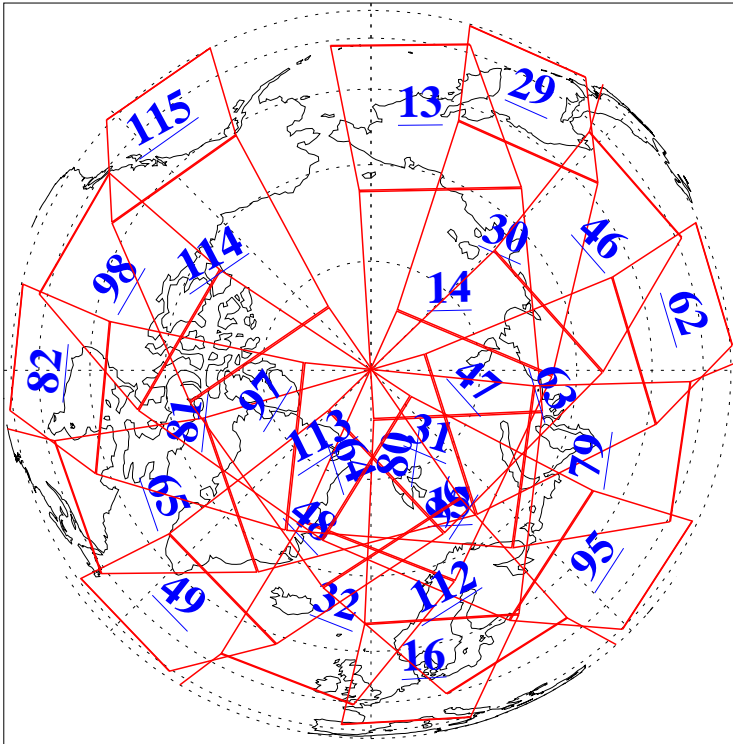

L1B Availability  
AMSU Granules: 239  
HSB Granules: 0  
AIRS Granules: 240

4 Oct 2018  
DoY 277  
Aqua Day 5997  
Granules: 1 to 120

Granules: 121 to 240

Legend: AMSU Available, HSB Available, AIRS Available

L1B Availability  
AMSU Granules: 239  
HSB Granules: 0  
AIRS Granules: 240

4 Oct 2018  
DoY 277  
Aqua Day 5997

Ascending Granules

Descending Granules

Legend: AMSU Available, HSB Available, AIRS Available

L1B Availability  
 AMSU Granules: 239  
 HSB Granules: 0  
 AIRS Granules: 240

4 Oct 2018  
 DoY 277  
 Aqua Day 5997

Northern Hemisphere Granules

Southern Hemisphere Granules

Legend: AMSU Available, HSB Available, AIRS Available