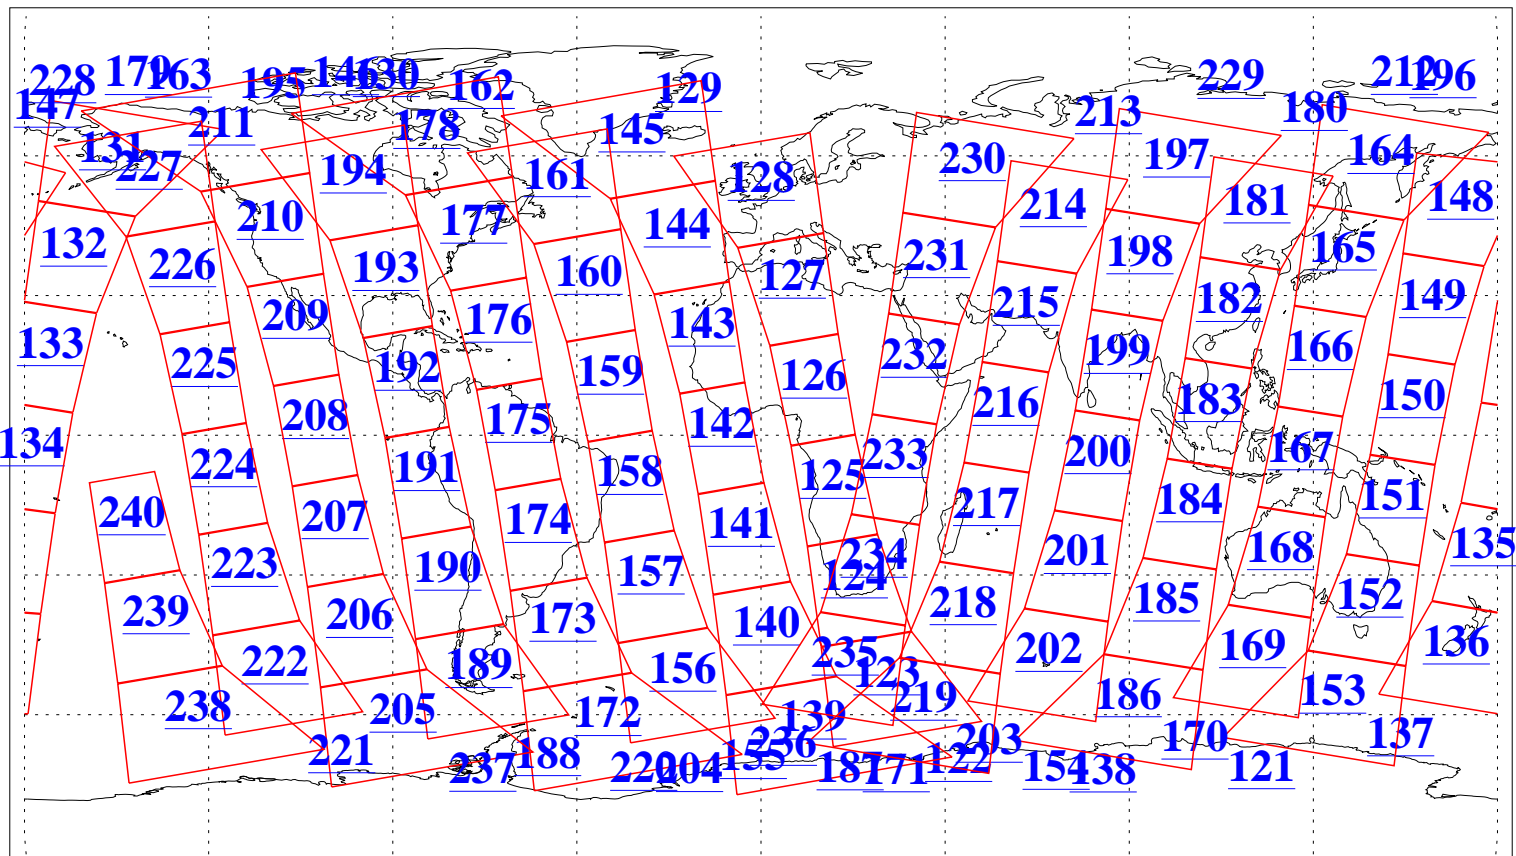

L1B Availability  
AMSU Granules: 239  
HSB Granules: 0  
AIRS Granules: 240

4 Oct 2018  
DoY 277  
Aqua Day 5997  
Granules: 1 to 120

Granules: 121 to 240

Legend: AMSU Available, HSB Available, AIRS Available

L1B Availability  
AMSU Granules: 239  
HSB Granules: 0  
AIRS Granules: 240

4 Oct 2018  
DoY 277  
Aqua Day 5997

Ascending Granules

Descending Granules

Legend: AMSU Available, HSB Available, AIRS Available

L1B Availability  
 AMSU Granules: 239  
 HSB Granules: 0  
 AIRS Granules: 240

4 Oct 2018  
 DoY 277  
 Aqua Day 5997

Northern Hemisphere Granules

Southern Hemisphere Granules

Legend: AMSU Available, HSB Available, AIRS Available