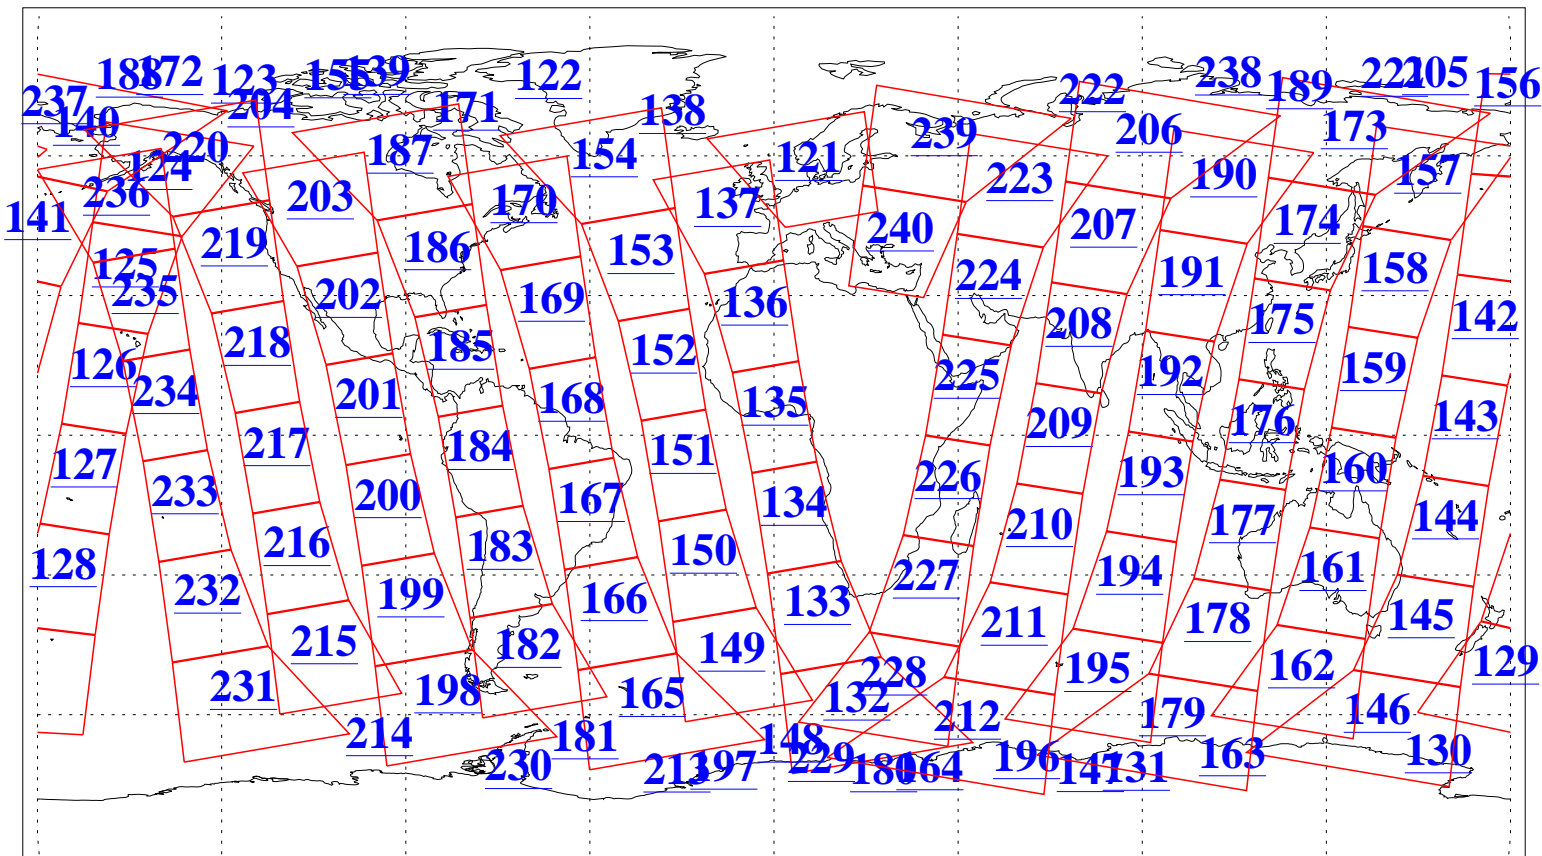

L1B Availability  
AMSU Granules: 239  
HSB Granules: 0  
AIRS Granules: 240

3 Oct 2018  
DoY 276  
Aqua Day 5996  
Granules: 1 to 120

Granules: 121 to 240

Legend: AMSU Available, HSB Available, AIRS Available

L1B Availability  
AMSU Granules: 239  
HSB Granules: 0  
AIRS Granules: 240

3 Oct 2018  
DoY 276  
Aqua Day 5996

Ascending Granules

Descending Granules

Legend: AMSU Available, HSB Available, AIRS Available

L1B Availability  
 AMSU Granules: 239  
 HSB Granules: 0  
 AIRS Granules: 240

3 Oct 2018  
 DoY 276  
 Aqua Day 5996

Northern Hemisphere Granules

Southern Hemisphere Granules

Legend: AMSU Available, HSB Available, AIRS Available