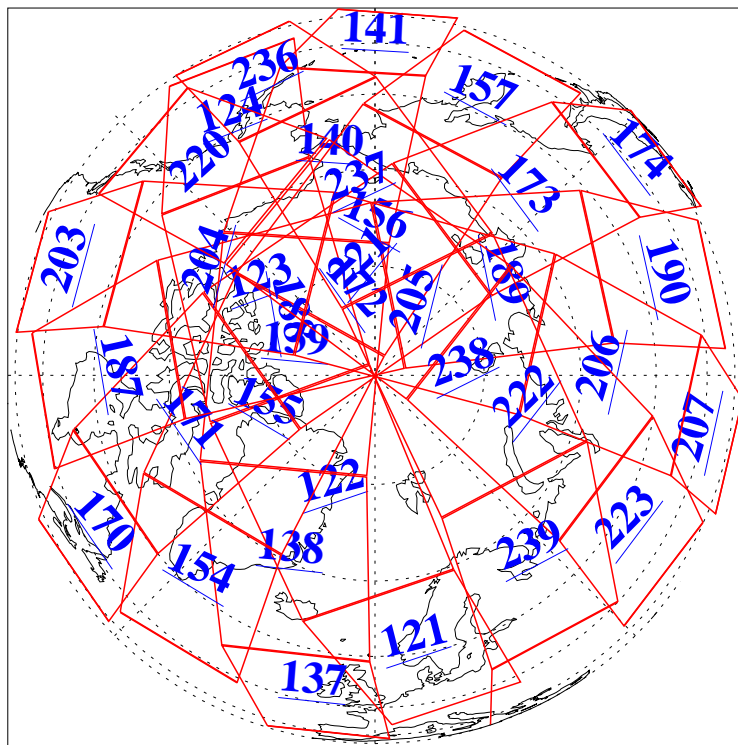

L1B Availability  
AMSU Granules: 239  
HSB Granules: 0  
AIRS Granules: 240

3 Oct 2018  
DoY 276  
Aqua Day 5996  
Granules: 1 to 120

Granules: 121 to 240

Legend: AMSU Available, HSB Available, AIRS Available

L1B Availability  
AMSU Granules: 239  
HSB Granules: 0  
AIRS Granules: 240

3 Oct 2018  
DoY 276  
Aqua Day 5996

Ascending Granules

Descending Granules

Legend: AMSU Available, HSB Available, AIRS Available

L1B Availability  
 AMSU Granules: 239  
 HSB Granules: 0  
 AIRS Granules: 240

3 Oct 2018  
 DoY 276  
 Aqua Day 5996

Northern Hemisphere Granules

Southern Hemisphere Granules

Legend: AMSU Available, HSB Available, AIRS Available