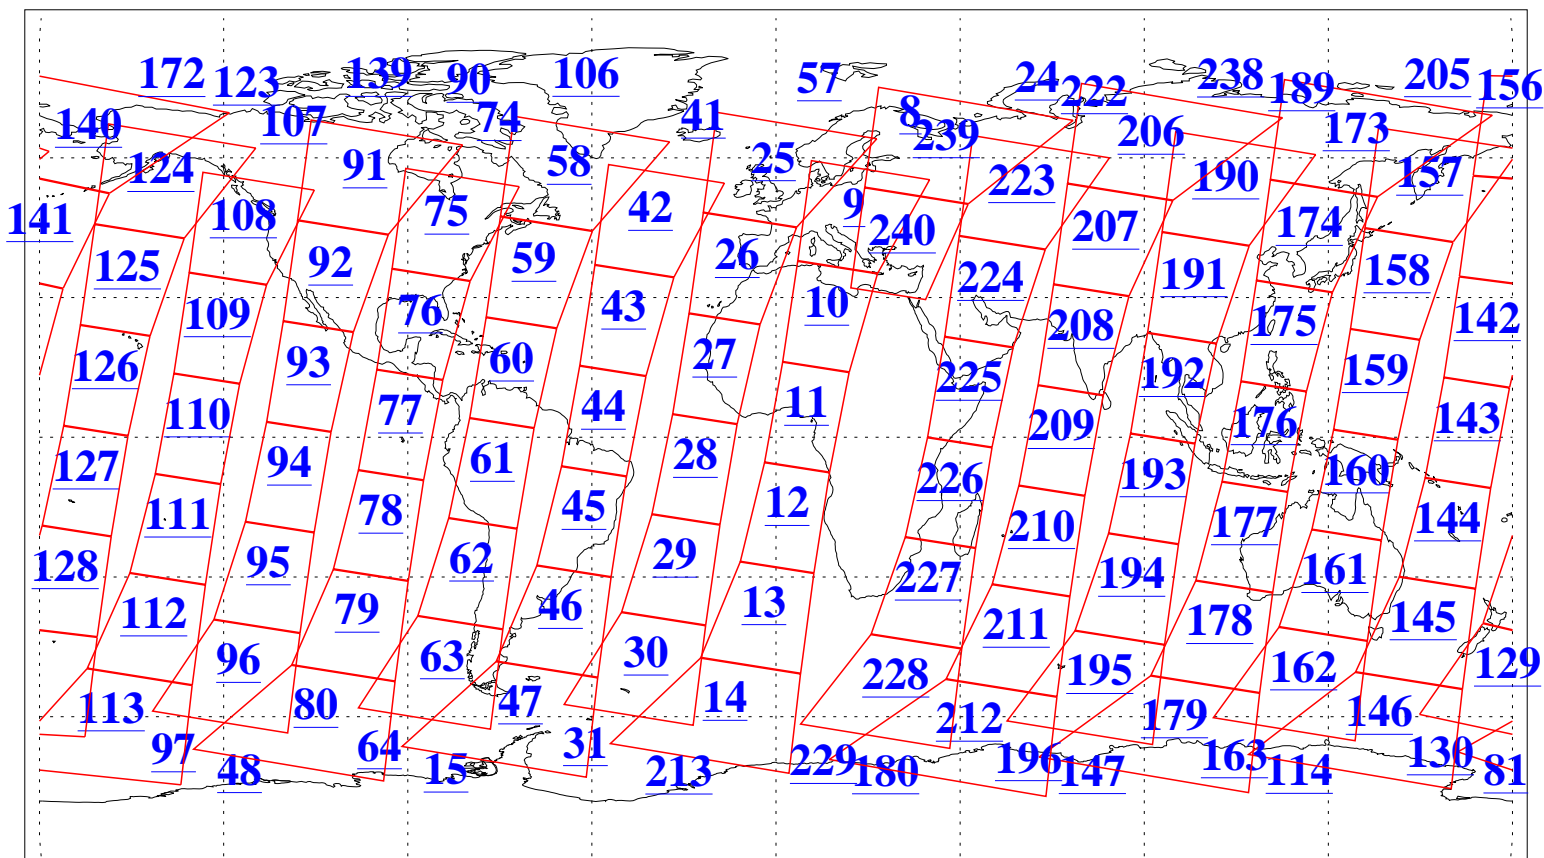

L1B Availability  
AMSU Granules: 239  
HSB Granules: 0  
AIRS Granules: 240

3 Oct 2018  
DoY 276  
Aqua Day 5996  
Granules: 1 to 120

Granules: 121 to 240

Legend: AMSU Available, HSB Available, AIRS Available

L1B Availability  
AMSU Granules: 239  
HSB Granules: 0  
AIRS Granules: 240

3 Oct 2018  
DoY 276  
Aqua Day 5996

Ascending Granules

Descending Granules

Legend: AMSU Available, HSB Available, AIRS Available

L1B Availability  
 AMSU Granules: 239  
 HSB Granules: 0  
 AIRS Granules: 240

3 Oct 2018  
 DoY 276  
 Aqua Day 5996

Northern Hemisphere Granules

Southern Hemisphere Granules

Legend: AMSU Available, HSB Available, AIRS Available