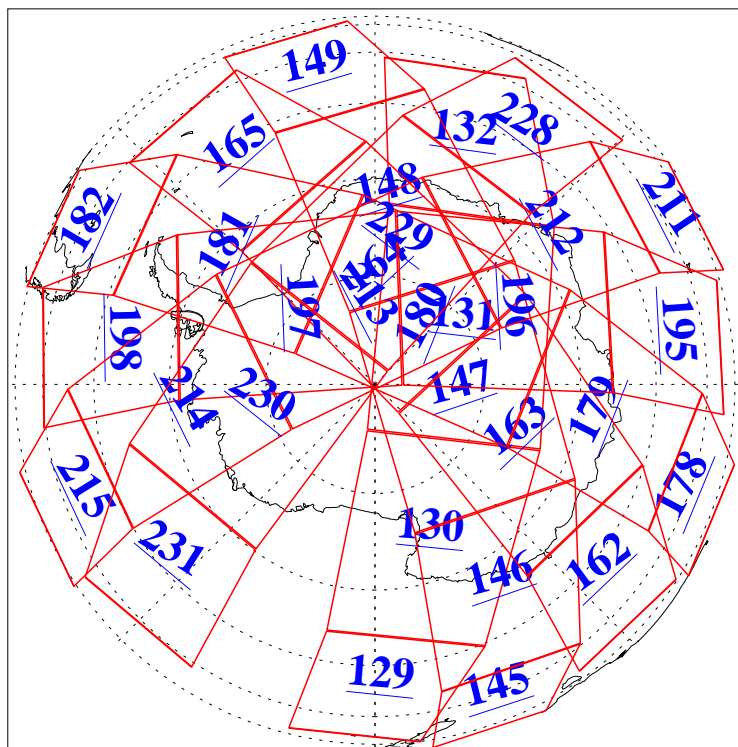

L1B Availability  
AMSU Granules: 239  
HSB Granules: 0  
AIRS Granules: 240

3 Oct 2018  
DoY 276  
Aqua Day 5996  
Granules: 1 to 120

Granules: 121 to 240

Legend: AMSU Available, HSB Available, AIRS Available

L1B Availability  
AMSU Granules: 239  
HSB Granules: 0  
AIRS Granules: 240

3 Oct 2018  
DoY 276  
Aqua Day 5996

Ascending Granules

Descending Granules

Legend: AMSU Available, HSB Available, AIRS Available

L1B Availability  
 AMSU Granules: 239  
 HSB Granules: 0  
 AIRS Granules: 240

3 Oct 2018  
 DoY 276  
 Aqua Day 5996

Northern Hemisphere Granules

Southern Hemisphere Granules

Legend: AMSU Available, HSB Available, AIRS Available