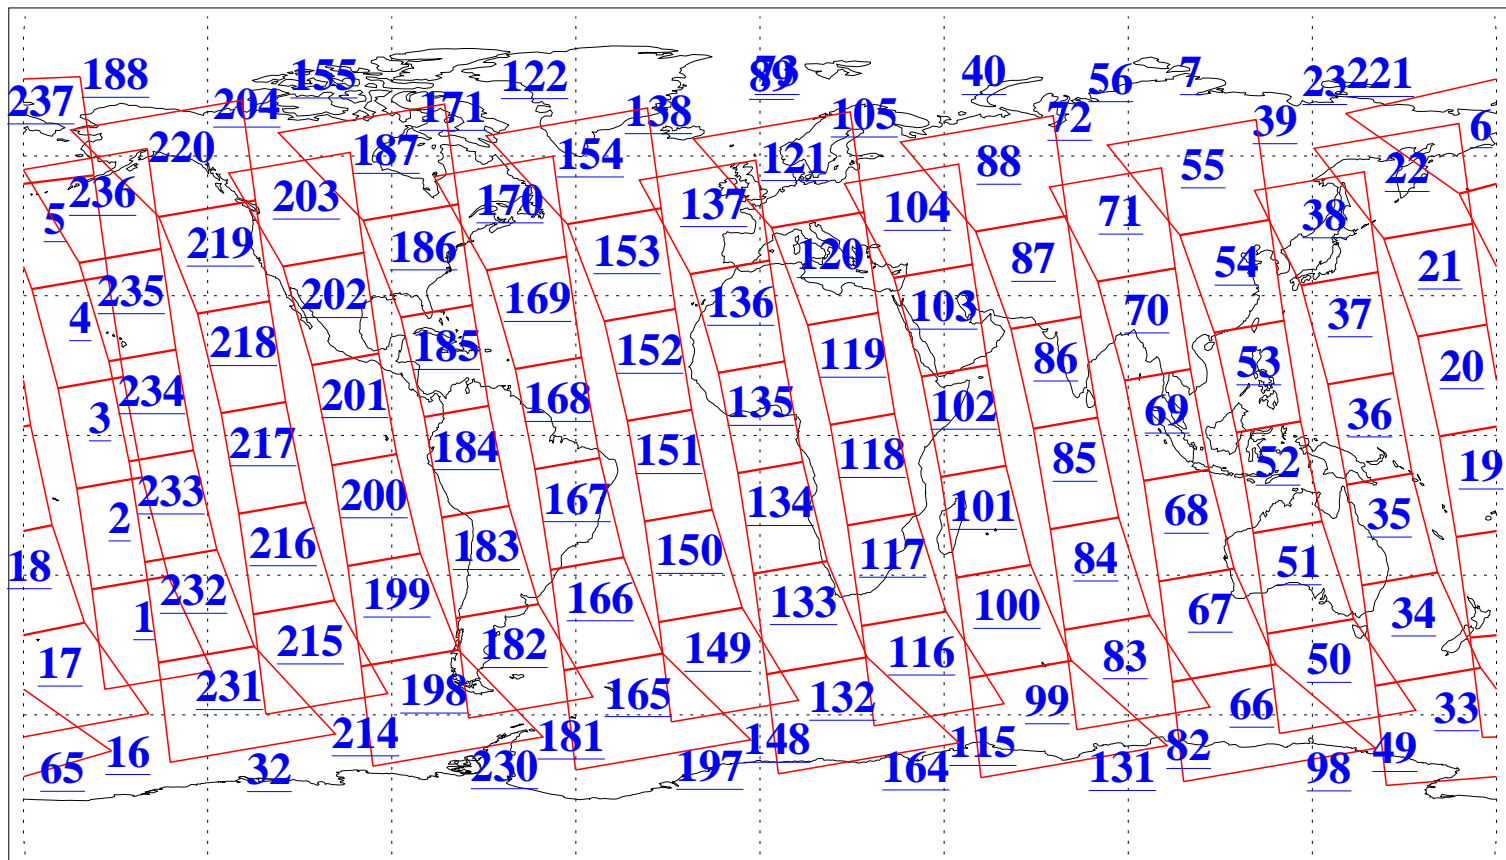

L1B Availability  
AMSU Granules: 239  
HSB Granules: 0  
AIRS Granules: 240

3 Oct 2018  
DoY 276  
Aqua Day 5996  
Granules: 1 to 120

Granules: 121 to 240

Legend: AMSU Available, HSB Available, AIRS Available

L1B Availability  
AMSU Granules: 239  
HSB Granules: 0  
AIRS Granules: 240

3 Oct 2018  
DoY 276  
Aqua Day 5996

Ascending Granules

Descending Granules

Legend: AMSU Available, HSB Available, AIRS Available

L1B Availability  
 AMSU Granules: 239  
 HSB Granules: 0  
 AIRS Granules: 240

3 Oct 2018  
 DoY 276  
 Aqua Day 5996

Northern Hemisphere Granules

Southern Hemisphere Granules

Legend: AMSU Available, HSB Available, AIRS Available