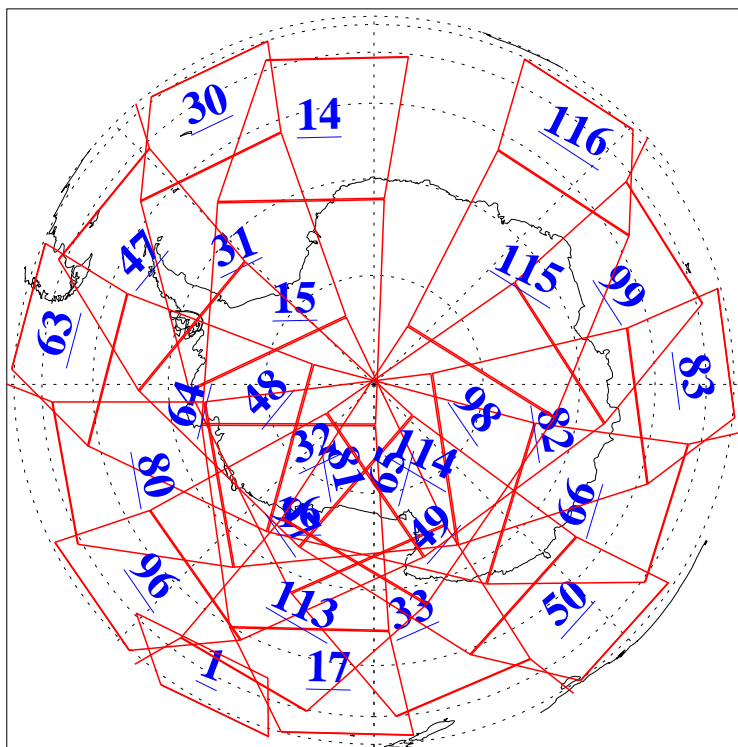

L1B Availability  
AMSU Granules: 239  
HSB Granules: 0  
AIRS Granules: 240

3 Oct 2018  
DoY 276  
Aqua Day 5996  
Granules: 1 to 120

Granules: 121 to 240

Legend: AMSU Available, HSB Available, AIRS Available

L1B Availability  
AMSU Granules: 239  
HSB Granules: 0  
AIRS Granules: 240

3 Oct 2018  
DoY 276  
Aqua Day 5996

Ascending Granules

Descending Granules

Legend: AMSU Available, HSB Available, AIRS Available

L1B Availability  
 AMSU Granules: 239  
 HSB Granules: 0  
 AIRS Granules: 240

3 Oct 2018  
 DoY 276  
 Aqua Day 5996

Northern Hemisphere Granules

Southern Hemisphere Granules

Legend: AMSU Available, HSB Available, AIRS Available