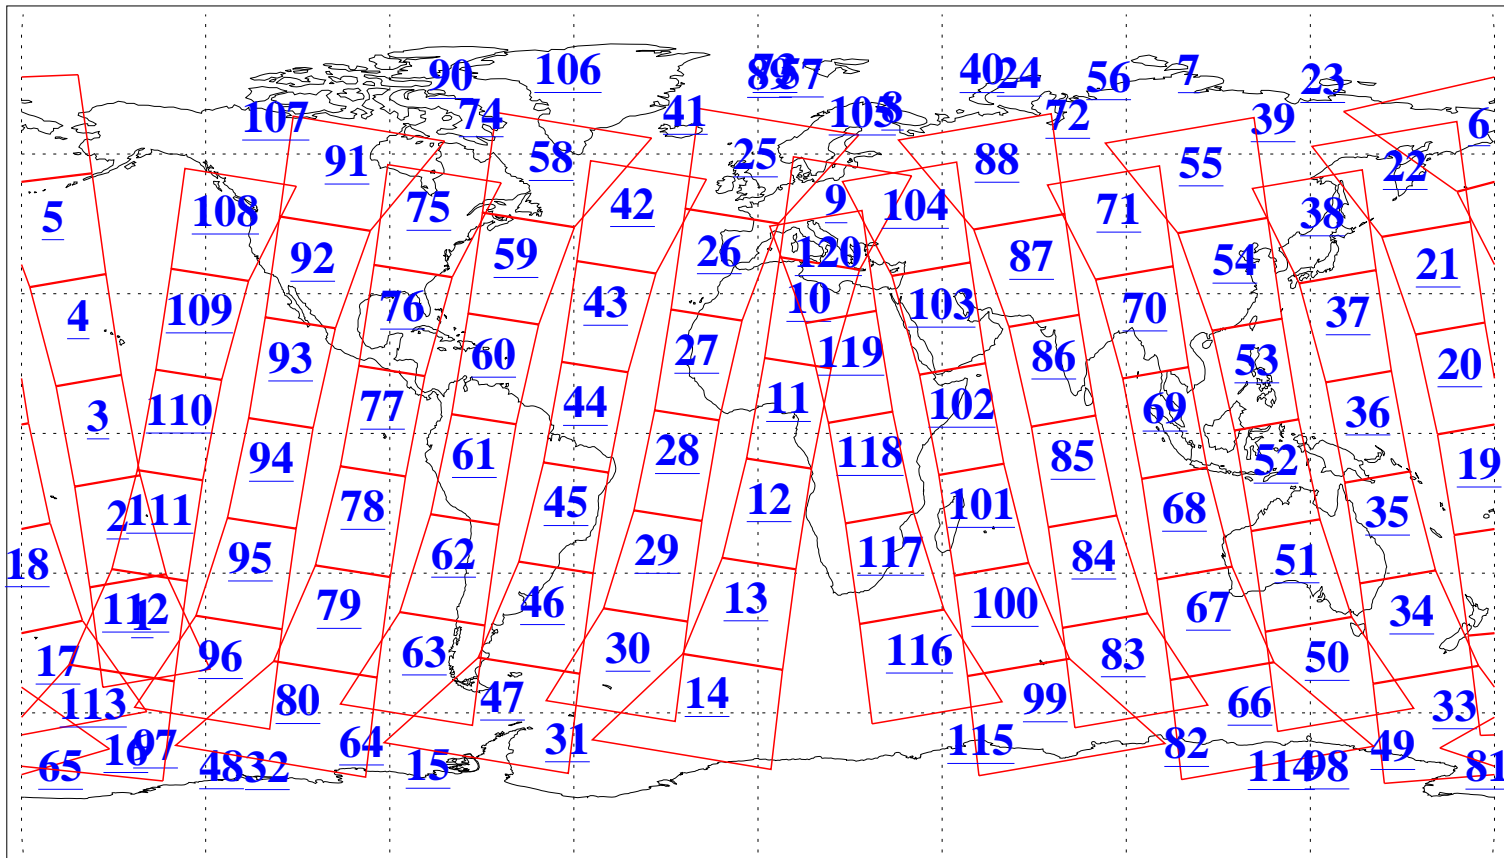

L1B Availability  
AMSU Granules: 239  
HSB Granules: 0  
AIRS Granules: 240

3 Oct 2018  
DoY 276  
Aqua Day 5996  
Granules: 1 to 120

Granules: 121 to 240

Legend: AMSU Available, HSB Available, AIRS Available

L1B Availability  
AMSU Granules: 239  
HSB Granules: 0  
AIRS Granules: 240

3 Oct 2018  
DoY 276  
Aqua Day 5996

Ascending Granules

Descending Granules

Legend: AMSU Available, HSB Available, AIRS Available

L1B Availability  
 AMSU Granules: 239  
 HSB Granules: 0  
 AIRS Granules: 240

3 Oct 2018  
 DoY 276  
 Aqua Day 5996

Northern Hemisphere Granules

Southern Hemisphere Granules

Legend: AMSU Available, HSB Available, AIRS Available