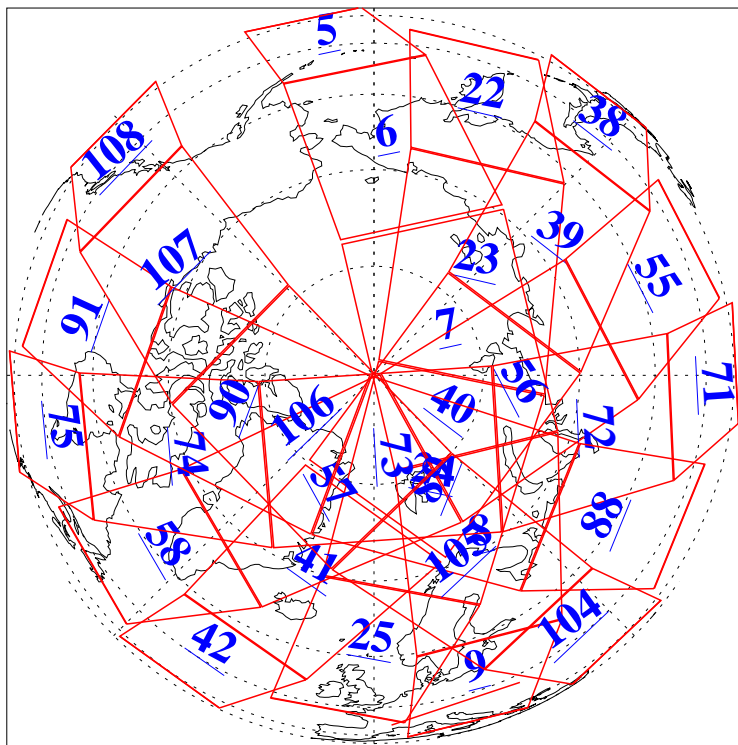

L1B Availability  
AMSU Granules: 239  
HSB Granules: 0  
AIRS Granules: 240

3 Oct 2018  
DoY 276  
Aqua Day 5996  
Granules: 1 to 120

Granules: 121 to 240

Legend: AMSU Available, HSB Available, AIRS Available

L1B Availability  
AMSU Granules: 239  
HSB Granules: 0  
AIRS Granules: 240

3 Oct 2018  
DoY 276  
Aqua Day 5996

Ascending Granules

Descending Granules

Legend: AMSU Available, HSB Available, AIRS Available

L1B Availability  
 AMSU Granules: 239  
 HSB Granules: 0  
 AIRS Granules: 240

3 Oct 2018  
 DoY 276  
 Aqua Day 5996

Northern Hemisphere Granules

Southern Hemisphere Granules

Legend: AMSU Available, HSB Available, AIRS Available