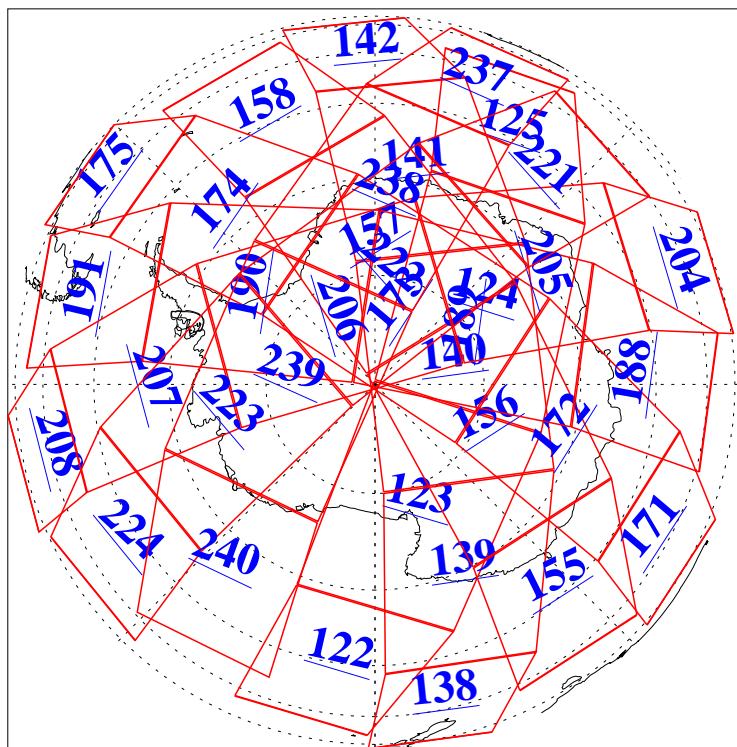

L1B Availability
AMSU Granules: 240
HSB Granules: 0
AIRS Granules: 240

2 Oct 2018
DoY 275
Aqua Day 5995
Granules: 1 to 120

Granules: 121 to 240

Legend: AMSU Available, HSB Available, AIRS Available

L1B Availability
AMSU Granules: 240
HSB Granules: 0
AIRS Granules: 240

2 Oct 2018
DoY 275
Aqua Day 5995

Ascending Granules

Descending Granules

Legend: AMSU Available, HSB Available, AIRS Available

L1B Availability
AMSU Granules: 240
HSB Granules: 0
AIRS Granules: 240

2 Oct 2018
DoY 275
Aqua Day 5995

Northern Hemisphere Granules

Southern Hemisphere Granules

Legend: AMSU Available, HSB Available, AIRS Available