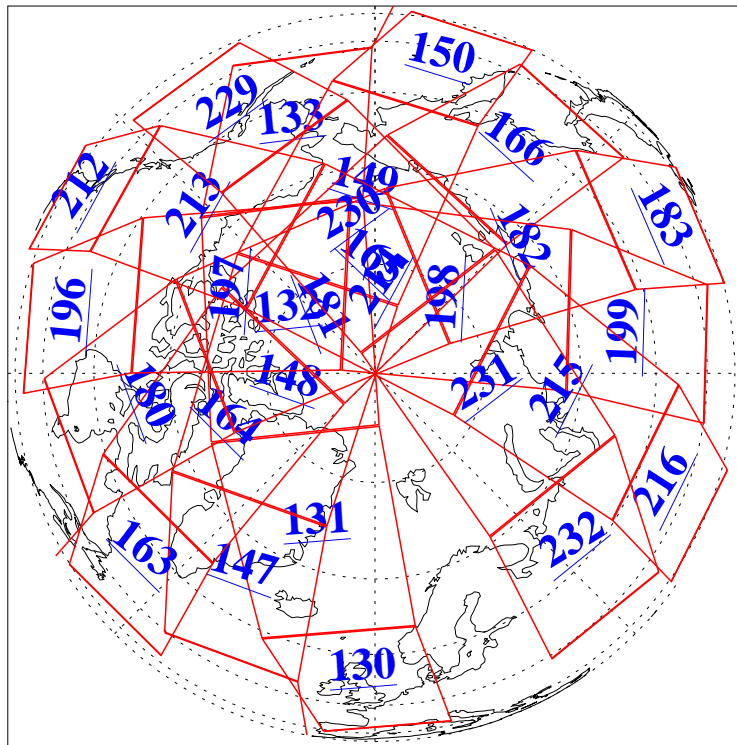

2 Oct 2018
DoY 275
Aqua Day 5995

Ascending Granules

Descending Granules

Legend: AMSU Available, HSB Available, AIRS Available

L1B Availability
AMSU Granules: 240
HSB Granules: 0
AIRS Granules: 240

2 Oct 2018
DoY 275
Aqua Day 5995

Northern Hemisphere Granules

Southern Hemisphere Granules

Legend: AMSU Available, HSB Available, AIRS Available