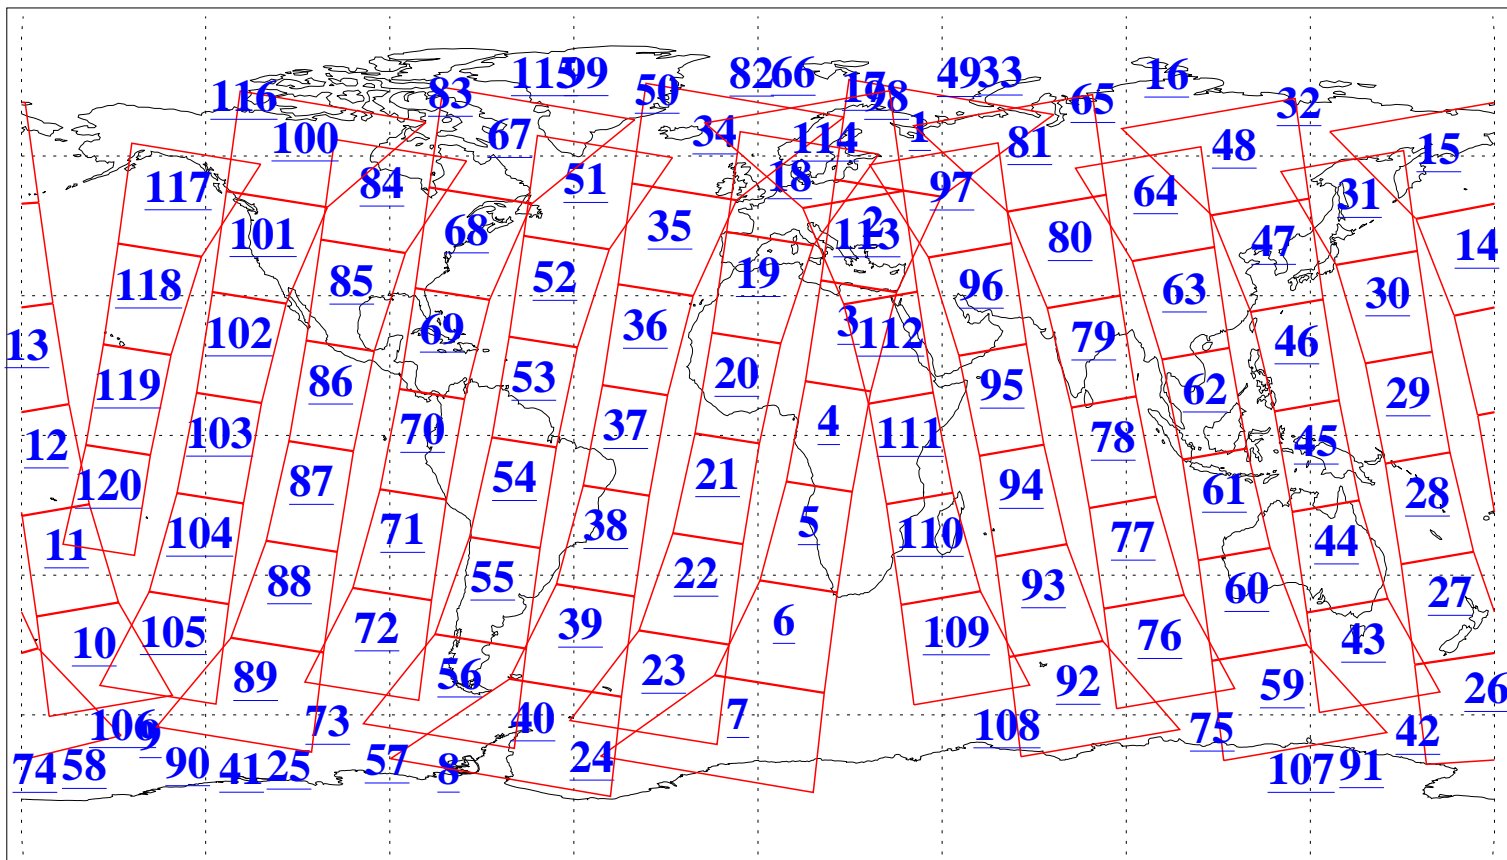

L1B Availability
AMSU Granules: 240
HSB Granules: 0
AIRS Granules: 240

2 Oct 2018
DoY 275
Aqua Day 5995
Granules: 1 to 120

Granules: 121 to 240

Legend: AMSU Available, HSB Available, AIRS Available

L1B Availability
AMSU Granules: 240
HSB Granules: 0
AIRS Granules: 240

2 Oct 2018
DoY 275
Aqua Day 5995

Ascending Granules

Descending Granules

Legend: AMSU Available, HSB Available, AIRS Available

L1B Availability
AMSU Granules: 240
HSB Granules: 0
AIRS Granules: 240

2 Oct 2018
DoY 275
Aqua Day 5995

Northern Hemisphere Granules

Southern Hemisphere Granules

Legend: AMSU Available, HSB Available, AIRS Available