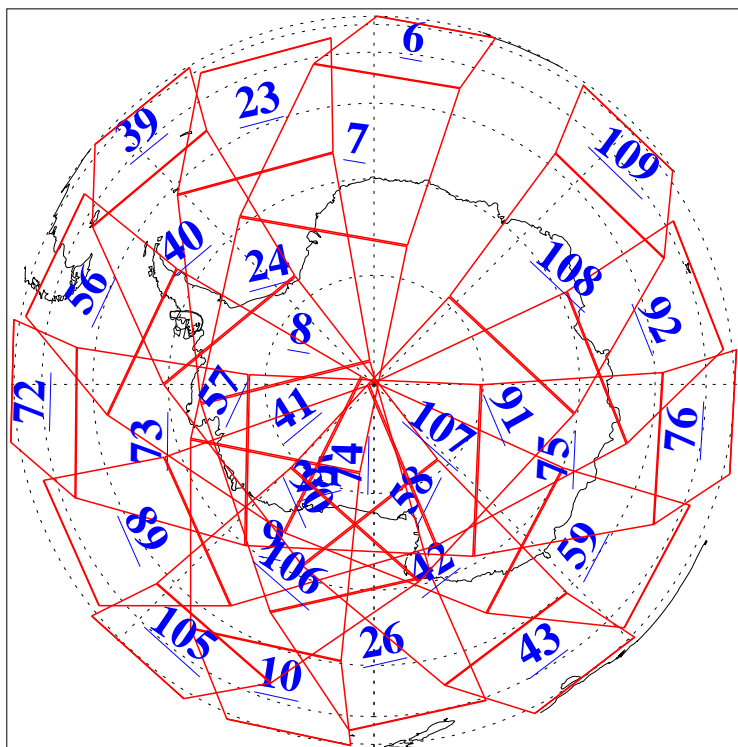

L1B Availability
AMSU Granules: 240
HSB Granules: 0
AIRS Granules: 240

2 Oct 2018
DoY 275
Aqua Day 5995
Granules: 1 to 120

Granules: 121 to 240

Legend: AMSU Available, HSB Available, AIRS Available

L1B Availability
AMSU Granules: 240
HSB Granules: 0
AIRS Granules: 240

2 Oct 2018
DoY 275
Aqua Day 5995

Ascending Granules

Descending Granules

Legend: AMSU Available, HSB Available, AIRS Available

L1B Availability
AMSU Granules: 240
HSB Granules: 0
AIRS Granules: 240

2 Oct 2018
DoY 275
Aqua Day 5995

Northern Hemisphere Granules

Southern Hemisphere Granules

Legend: AMSU Available, HSB Available, AIRS Available