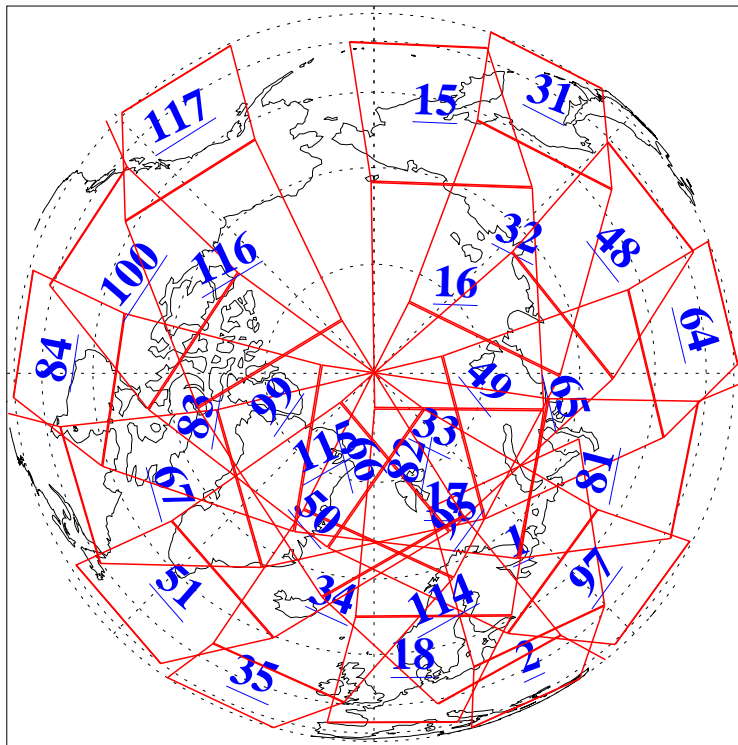

L1B Availability
AMSU Granules: 240
HSB Granules: 0
AIRS Granules: 240

2 Oct 2018
DoY 275
Aqua Day 5995
Granules: 1 to 120

Granules: 121 to 240

Legend: AMSU Available, HSB Available, AIRS Available

L1B Availability
AMSU Granules: 240
HSB Granules: 0
AIRS Granules: 240

2 Oct 2018
DoY 275
Aqua Day 5995

Ascending Granules

Descending Granules

Legend: AMSU Available, HSB Available, AIRS Available

L1B Availability
AMSU Granules: 240
HSB Granules: 0
AIRS Granules: 240

2 Oct 2018
DoY 275
Aqua Day 5995

Northern Hemisphere Granules

Southern Hemisphere Granules

Legend: AMSU Available, HSB Available, AIRS Available