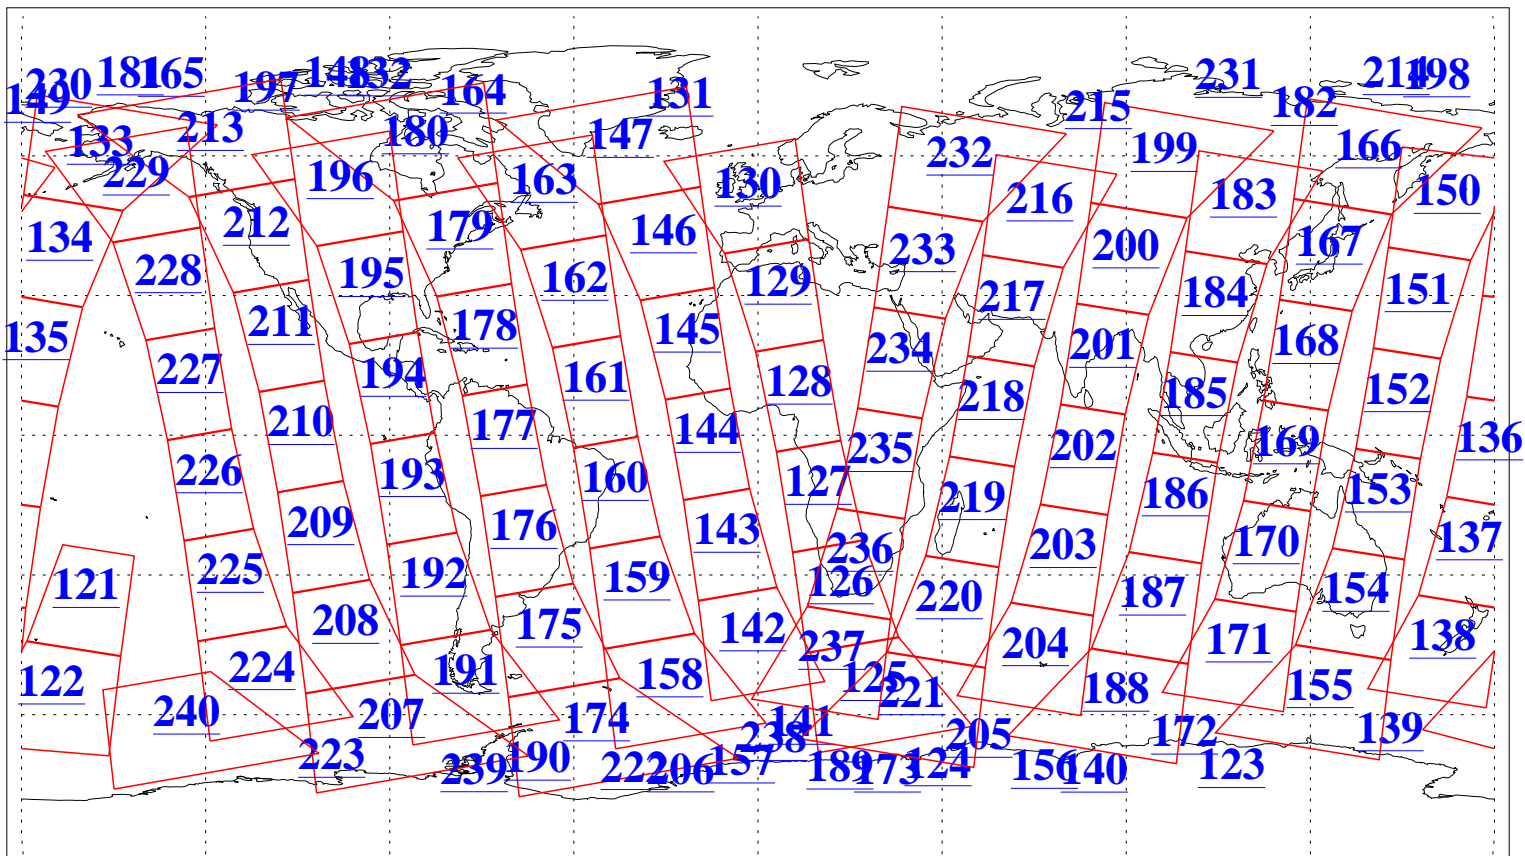

L1B Availability
AMSU Granules: 240
HSB Granules: 0
AIRS Granules: 240

2 Oct 2018
DoY 275
Aqua Day 5995
Granules: 1 to 120

Granules: 121 to 240

Legend: AMSU Available, HSB Available, AIRS Available

L1B Availability
AMSU Granules: 240
HSB Granules: 0
AIRS Granules: 240

2 Oct 2018
DoY 275
Aqua Day 5995

Ascending Granules

Descending Granules

Legend: AMSU Available, HSB Available, AIRS Available

L1B Availability
AMSU Granules: 240
HSB Granules: 0
AIRS Granules: 240

2 Oct 2018
DoY 275
Aqua Day 5995

Northern Hemisphere Granules

Southern Hemisphere Granules

Legend: AMSU Available, HSB Available, AIRS Available