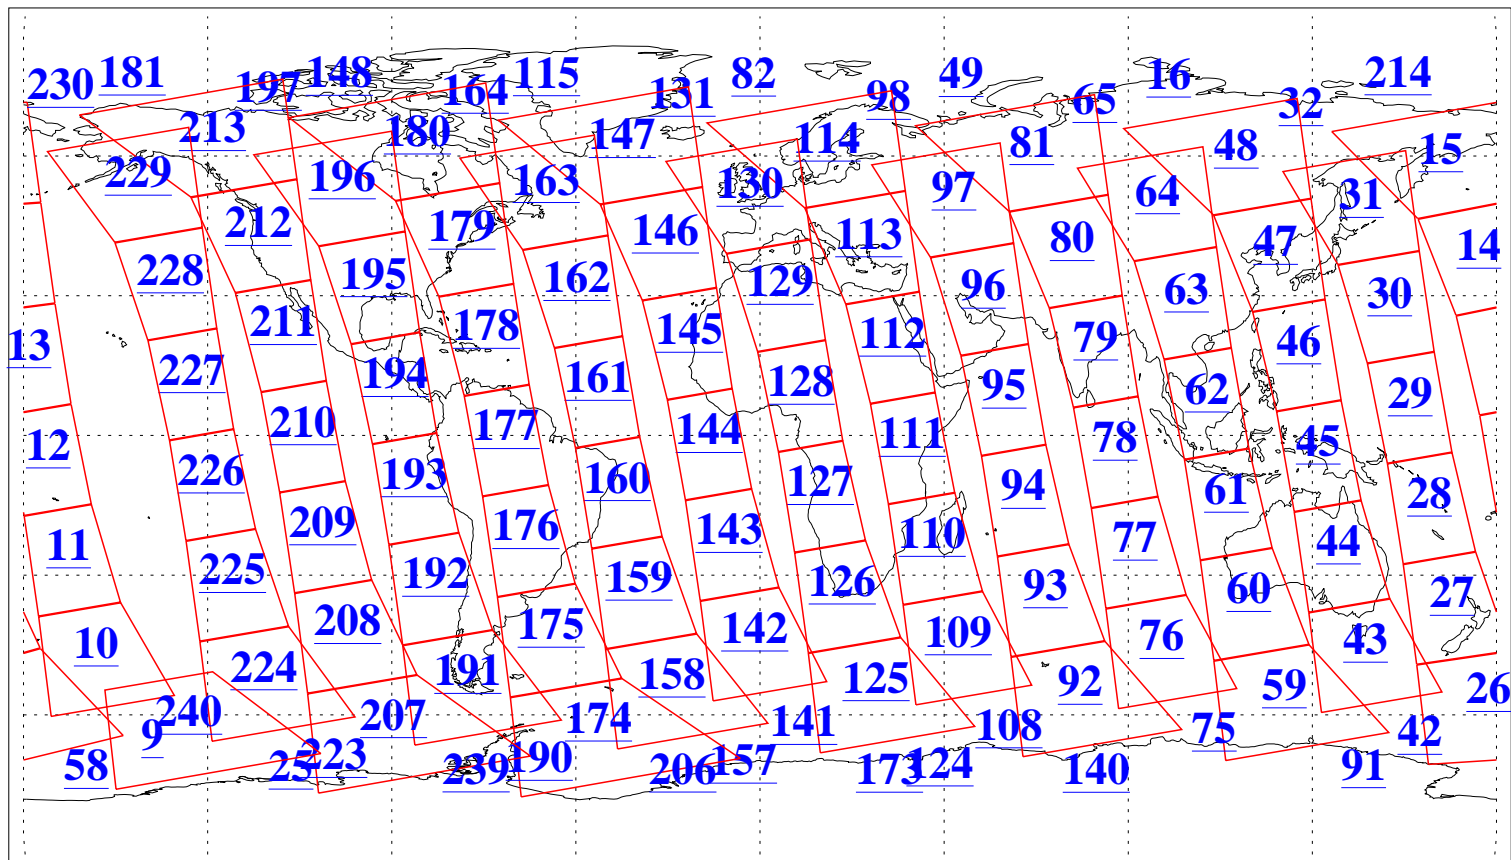

L1B Availability
AMSU Granules: 240
HSB Granules: 0
AIRS Granules: 240

2 Oct 2018
DoY 275
Aqua Day 5995
Granules: 1 to 120

Granules: 121 to 240

Legend: AMSU Available, HSB Available, AIRS Available

L1B Availability
AMSU Granules: 240
HSB Granules: 0
AIRS Granules: 240

2 Oct 2018
DoY 275
Aqua Day 5995

Ascending Granules

Descending Granules

Legend: AMSU Available, HSB Available, AIRS Available

L1B Availability
AMSU Granules: 240
HSB Granules: 0
AIRS Granules: 240

2 Oct 2018
DoY 275
Aqua Day 5995

Northern Hemisphere Granules

Southern Hemisphere Granules

Legend: AMSU Available, HSB Available, AIRS Available