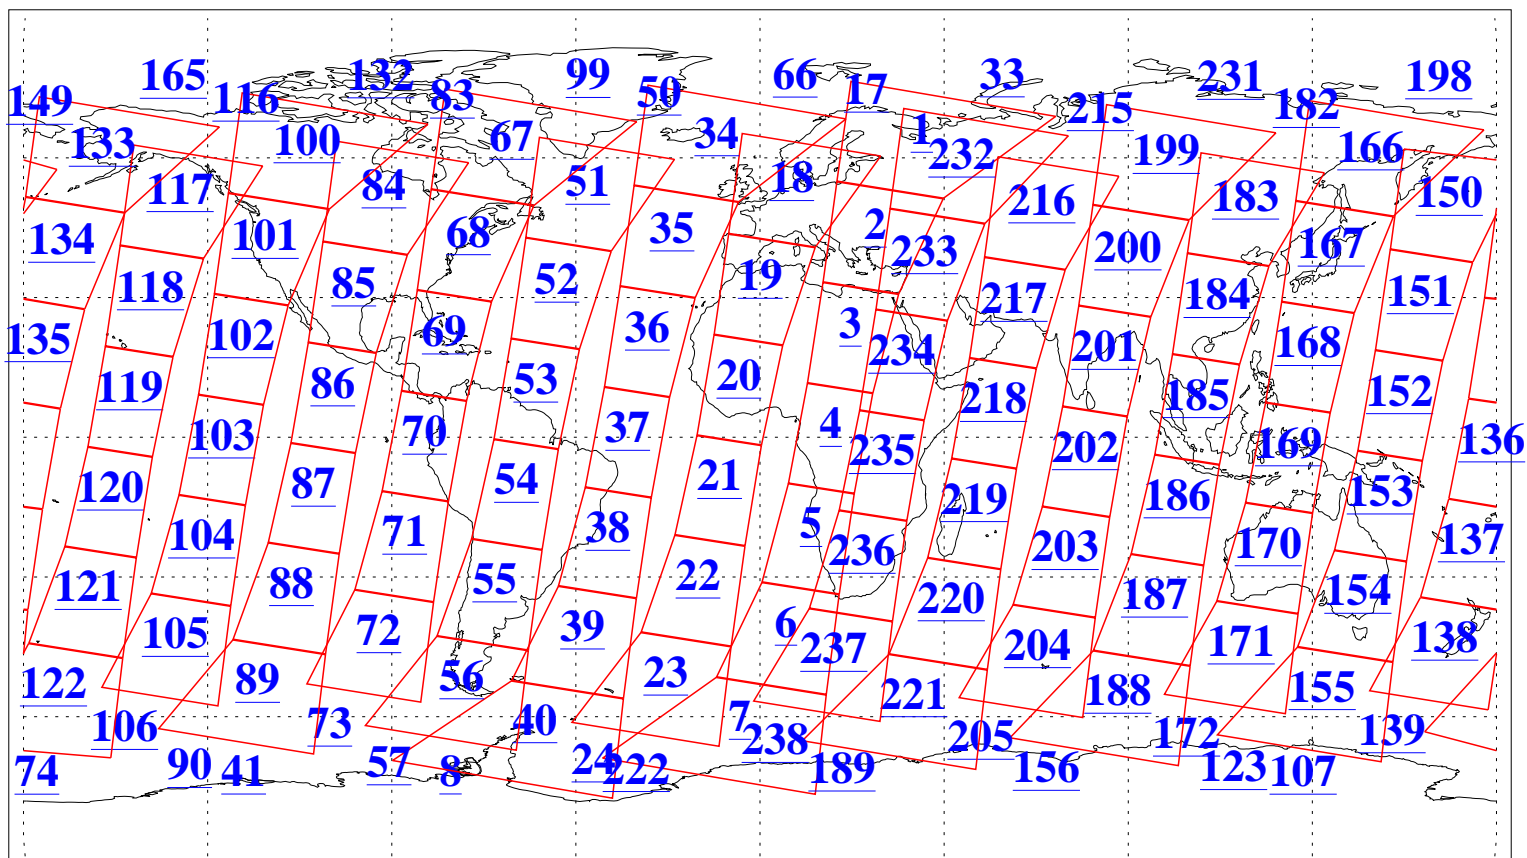

L1B Availability
AMSU Granules: 240
HSB Granules: 0
AIRS Granules: 240

2 Oct 2018
DoY 275
Aqua Day 5995
Granules: 1 to 120

Granules: 121 to 240

Legend: AMSU Available, HSB Available, AIRS Available

L1B Availability
AMSU Granules: 240
HSB Granules: 0
AIRS Granules: 240

2 Oct 2018
DoY 275
Aqua Day 5995

Ascending Granules

Descending Granules

Legend: AMSU Available, HSB Available, AIRS Available

L1B Availability
AMSU Granules: 240
HSB Granules: 0
AIRS Granules: 240

2 Oct 2018
DoY 275
Aqua Day 5995

Northern Hemisphere Granules

Southern Hemisphere Granules

Legend: AMSU Available, HSB Available, AIRS Available