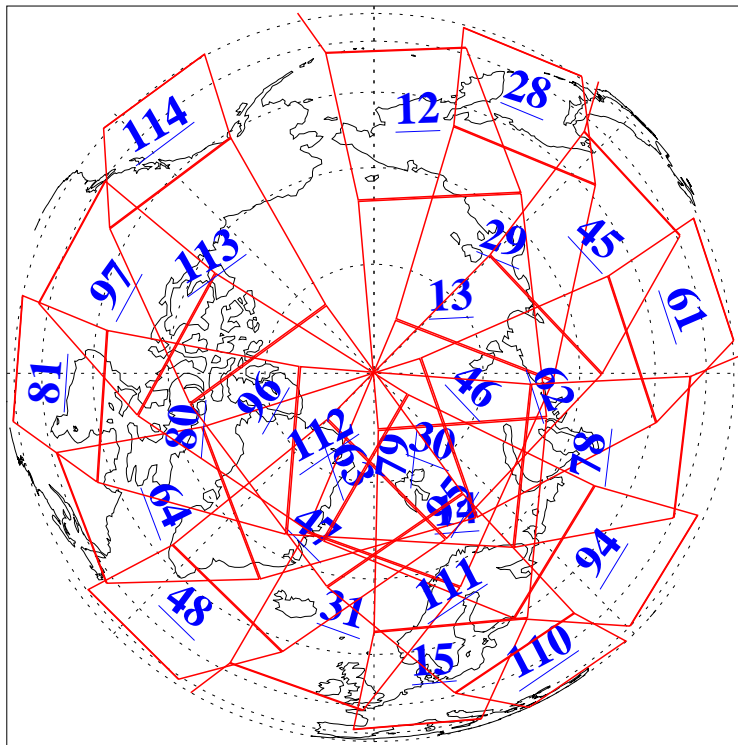

L1B Availability
AMSU Granules: 240
HSB Granules: 0
AIRS Granules: 240

27 Sep 2018
DoY 270
Aqua Day 5990
Granules: 1 to 120

Granules: 121 to 240

Legend: AMSU Available, HSB Available, AIRS Available

L1B Availability
AMSU Granules: 240
HSB Granules: 0
AIRS Granules: 240

27 Sep 2018
DoY 270
Aqua Day 5990

Ascending Granules

Descending Granules

Legend: AMSU Available, HSB Available, AIRS Available

L1B Availability
 AMSU Granules: 240
 HSB Granules: 0
 AIRS Granules: 240

27 Sep 2018
 DoY 270
 Aqua Day 5990

Northern Hemisphere Granules

Southern Hemisphere Granules

Legend: AMSU Available, HSB Available, AIRS Available