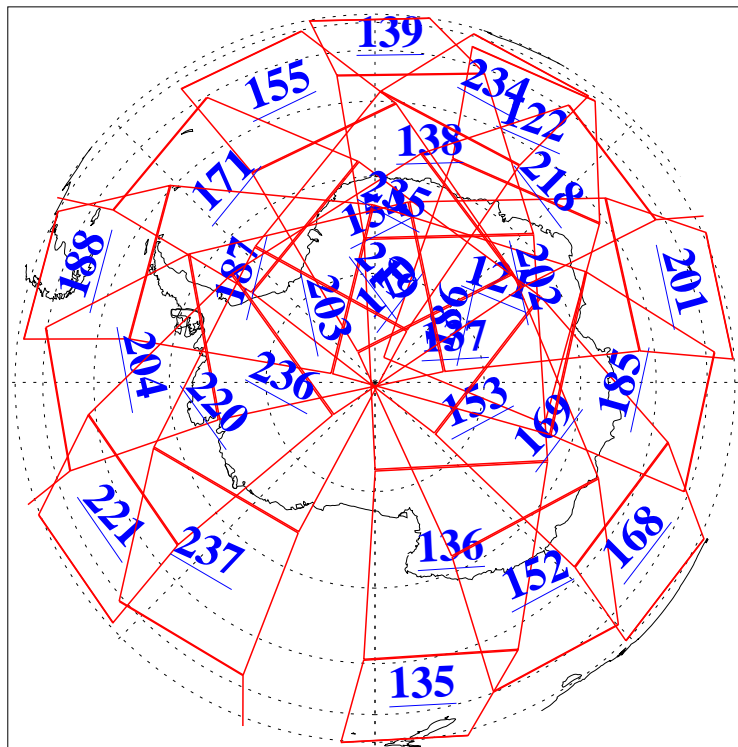

L1B Availability
AMSU Granules: 240
HSB Granules: 0
AIRS Granules: 240

27 Sep 2018
DoY 270
Aqua Day 5990
Granules: 1 to 120

Granules: 121 to 240

Legend: AMSU Available, HSB Available, AIRS Available

L1B Availability
AMSU Granules: 240
HSB Granules: 0
AIRS Granules: 240

27 Sep 2018
DoY 270
Aqua Day 5990

Ascending Granules

Descending Granules

Legend: AMSU Available, HSB Available, AIRS Available

L1B Availability
 AMSU Granules: 240
 HSB Granules: 0
 AIRS Granules: 240

27 Sep 2018
 DoY 270
 Aqua Day 5990

Northern Hemisphere Granules

Southern Hemisphere Granules

Legend: AMSU Available, HSB Available, AIRS Available