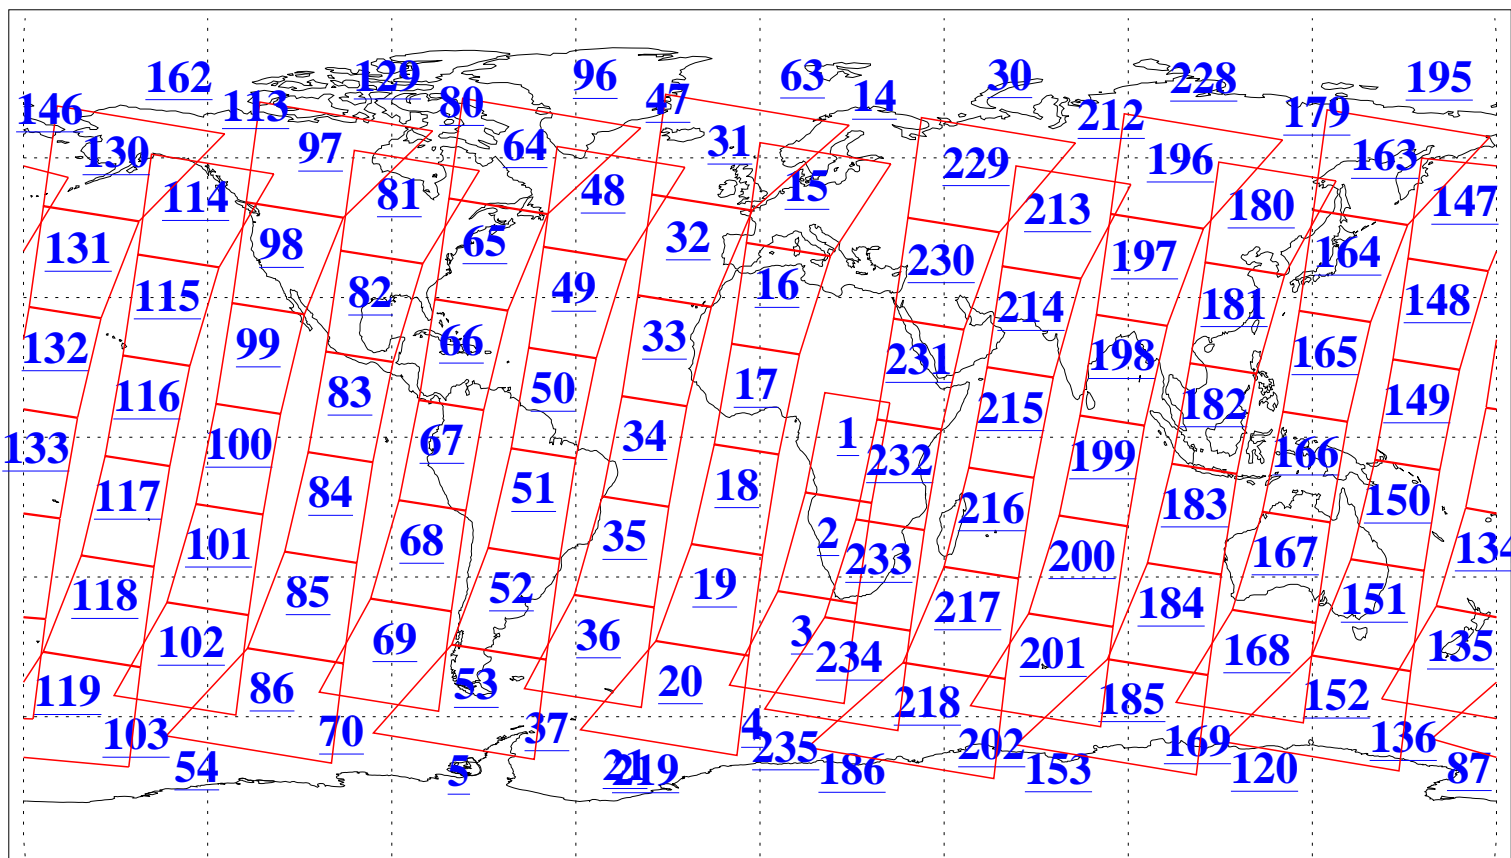

L1B Availability
AMSU Granules: 240
HSB Granules: 0
AIRS Granules: 240

27 Sep 2018
DoY 270
Aqua Day 5990
Granules: 1 to 120

Granules: 121 to 240

Legend: AMSU Available, HSB Available, AIRS Available

L1B Availability
AMSU Granules: 240
HSB Granules: 0
AIRS Granules: 240

27 Sep 2018
DoY 270
Aqua Day 5990

Ascending Granules

Descending Granules

Legend: AMSU Available, HSB Available, AIRS Available

L1B Availability
 AMSU Granules: 240
 HSB Granules: 0
 AIRS Granules: 240

27 Sep 2018
 DoY 270
 Aqua Day 5990

Northern Hemisphere Granules

Southern Hemisphere Granules

Legend: AMSU Available, HSB Available, AIRS Available