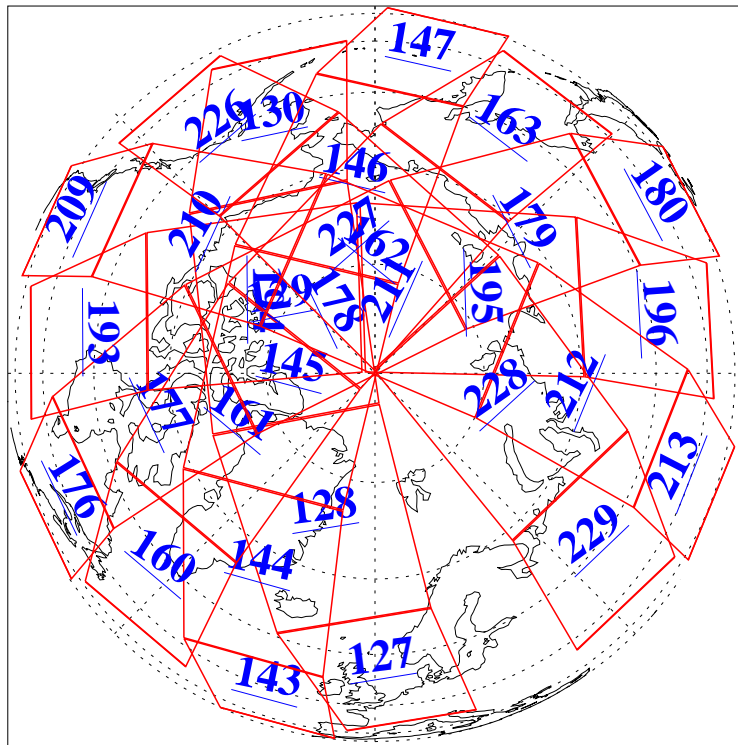

L1B Availability
AMSU Granules: 240
HSB Granules: 0
AIRS Granules: 240

27 Sep 2018
DoY 270
Aqua Day 5990
Granules: 1 to 120

Granules: 121 to 240

Legend: AMSU Available, HSB Available, AIRS Available

L1B Availability
AMSU Granules: 240
HSB Granules: 0
AIRS Granules: 240

27 Sep 2018
DoY 270
Aqua Day 5990

Ascending Granules

Descending Granules

Legend: AMSU Available, HSB Available, AIRS Available

L1B Availability
 AMSU Granules: 240
 HSB Granules: 0
 AIRS Granules: 240

27 Sep 2018
 DoY 270
 Aqua Day 5990

Northern Hemisphere Granules

Southern Hemisphere Granules

Legend: AMSU Available, HSB Available, AIRS Available