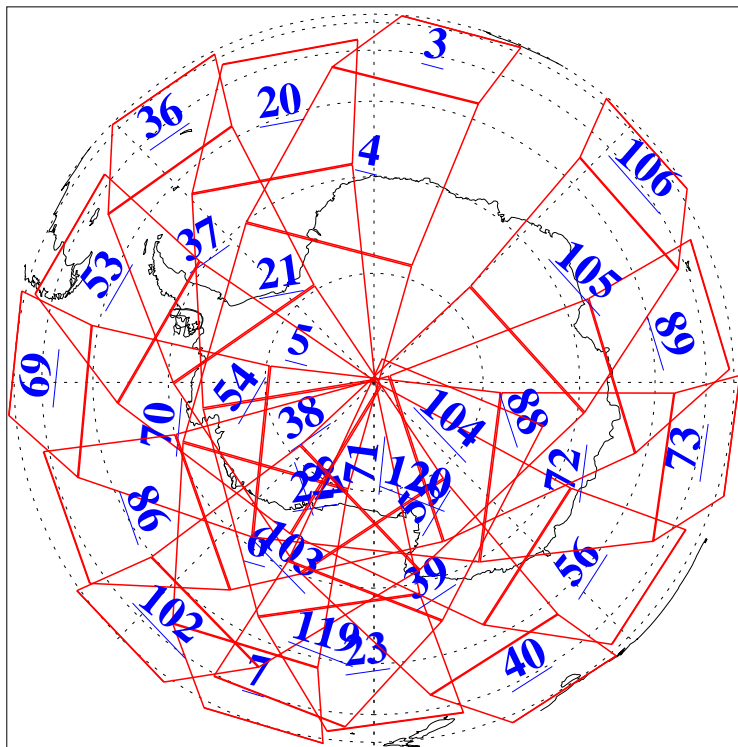

L1B Availability
AMSU Granules: 240
HSB Granules: 0
AIRS Granules: 240

27 Sep 2018
DoY 270
Aqua Day 5990
Granules: 1 to 120

Granules: 121 to 240

Legend: AMSU Available, HSB Available, AIRS Available

L1B Availability
AMSU Granules: 240
HSB Granules: 0
AIRS Granules: 240

27 Sep 2018
DoY 270
Aqua Day 5990

Ascending Granules

Descending Granules

Legend: AMSU Available, HSB Available, AIRS Available

L1B Availability
 AMSU Granules: 240
 HSB Granules: 0
 AIRS Granules: 240

27 Sep 2018
 DoY 270
 Aqua Day 5990

Northern Hemisphere Granules

Southern Hemisphere Granules

Legend: AMSU Available, HSB Available, AIRS Available