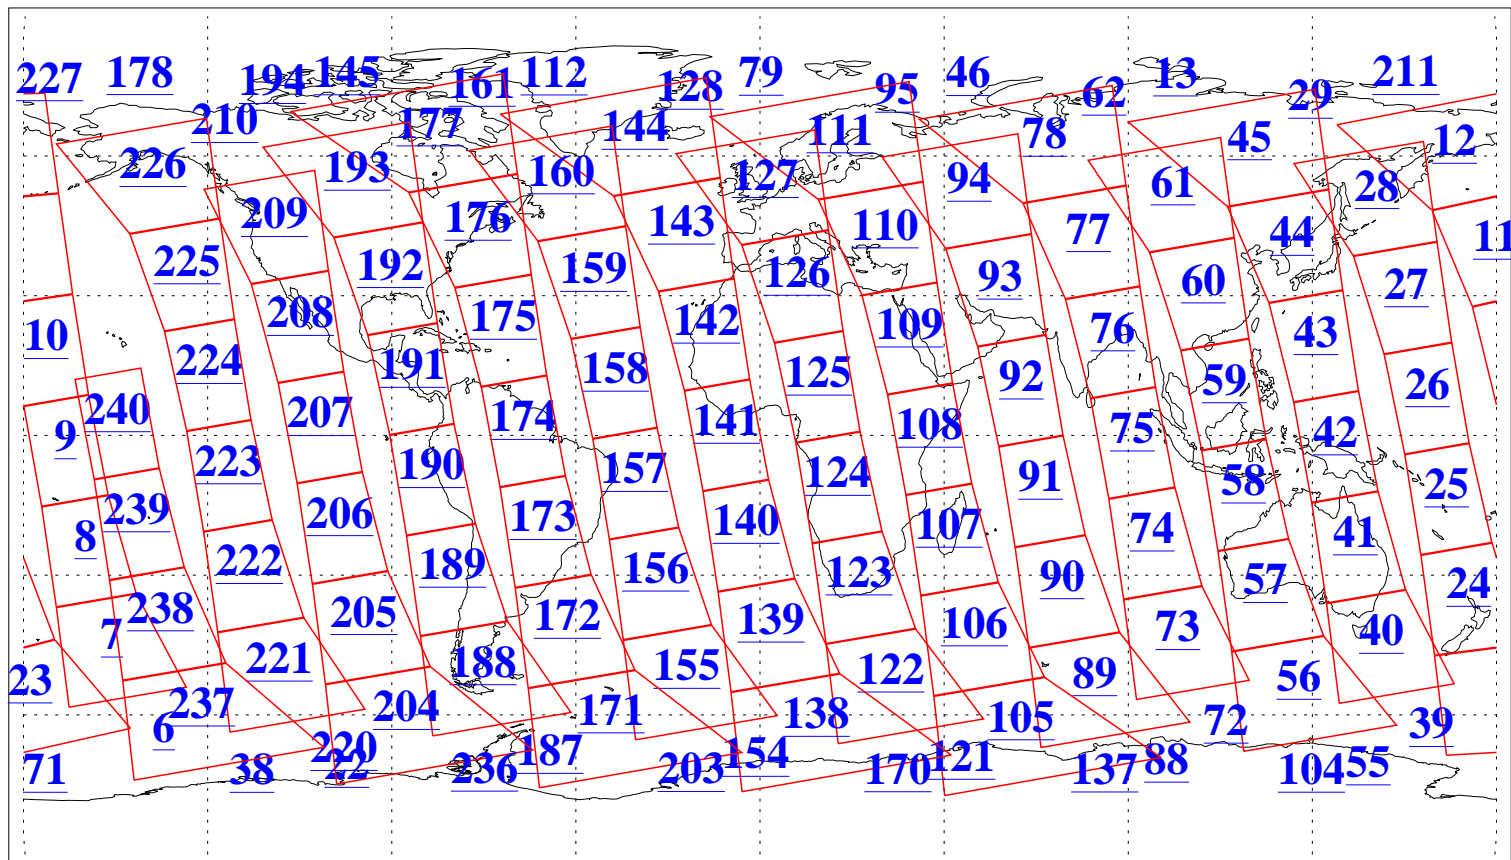

L1B Availability
AMSU Granules: 240
HSB Granules: 0
AIRS Granules: 240

27 Sep 2018
DoY 270
Aqua Day 5990
Granules: 1 to 120

Granules: 121 to 240

Legend: AMSU Available, HSB Available, AIRS Available

L1B Availability
AMSU Granules: 240
HSB Granules: 0
AIRS Granules: 240

27 Sep 2018
DoY 270
Aqua Day 5990

Ascending Granules

Descending Granules

Legend: AMSU Available, HSB Available, AIRS Available

L1B Availability
 AMSU Granules: 240
 HSB Granules: 0
 AIRS Granules: 240

27 Sep 2018
 DoY 270
 Aqua Day 5990

Northern Hemisphere Granules

Southern Hemisphere Granules

Legend: AMSU Available, HSB Available, AIRS Available