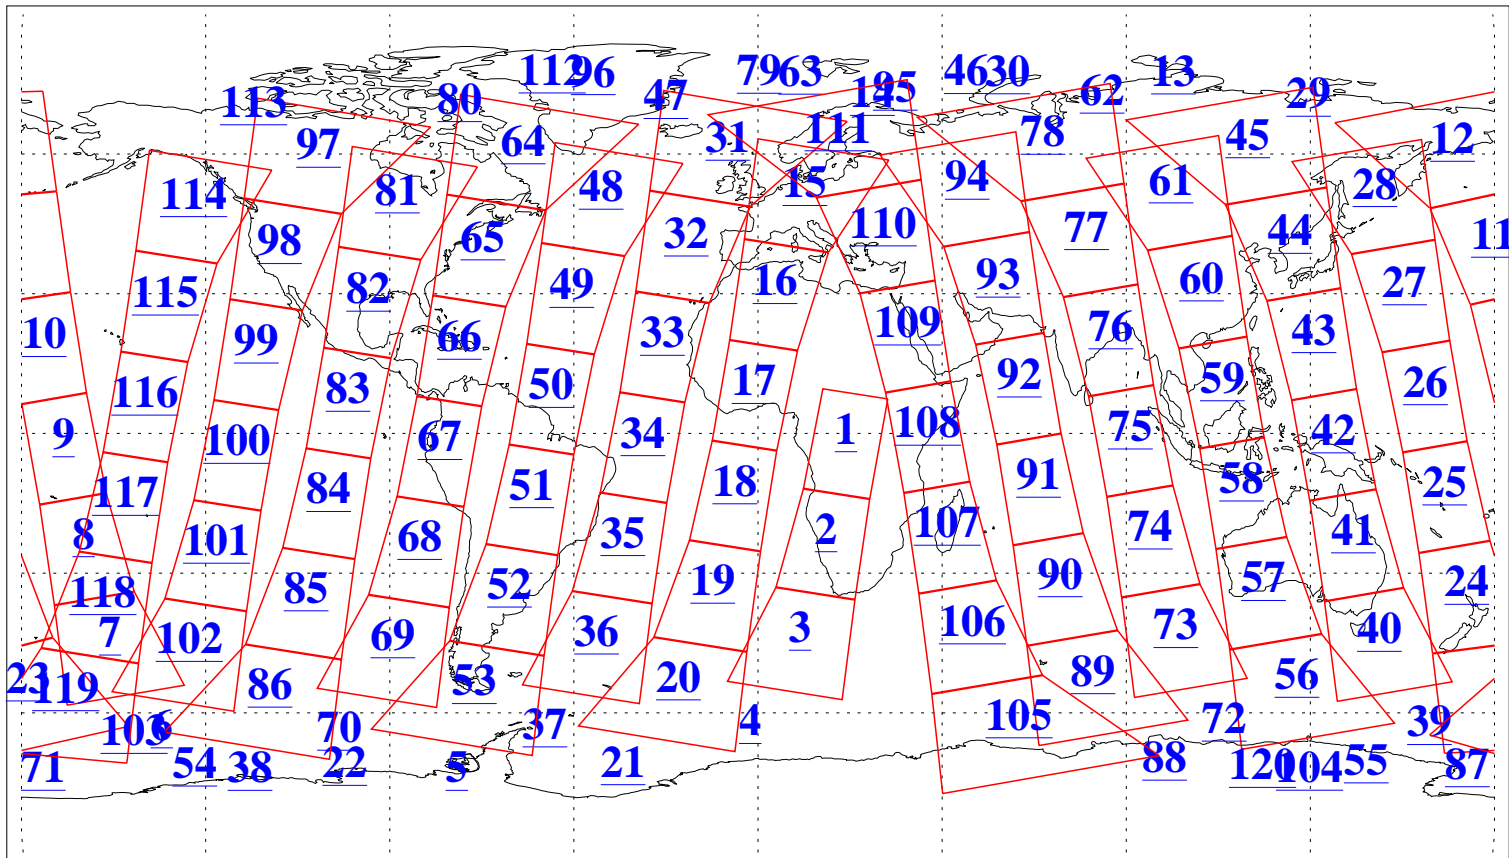

L1B Availability
AMSU Granules: 240
HSB Granules: 0
AIRS Granules: 240

27 Sep 2018
DoY 270
Aqua Day 5990
Granules: 1 to 120

Granules: 121 to 240

Legend: AMSU Available, HSB Available, AIRS Available

L1B Availability
AMSU Granules: 240
HSB Granules: 0
AIRS Granules: 240

27 Sep 2018
DoY 270
Aqua Day 5990

Ascending Granules

Descending Granules

Legend: AMSU Available, HSB Available, AIRS Available

L1B Availability
 AMSU Granules: 240
 HSB Granules: 0
 AIRS Granules: 240

27 Sep 2018
 DoY 270
 Aqua Day 5990

Northern Hemisphere Granules

Southern Hemisphere Granules

Legend: AMSU Available, HSB Available, AIRS Available