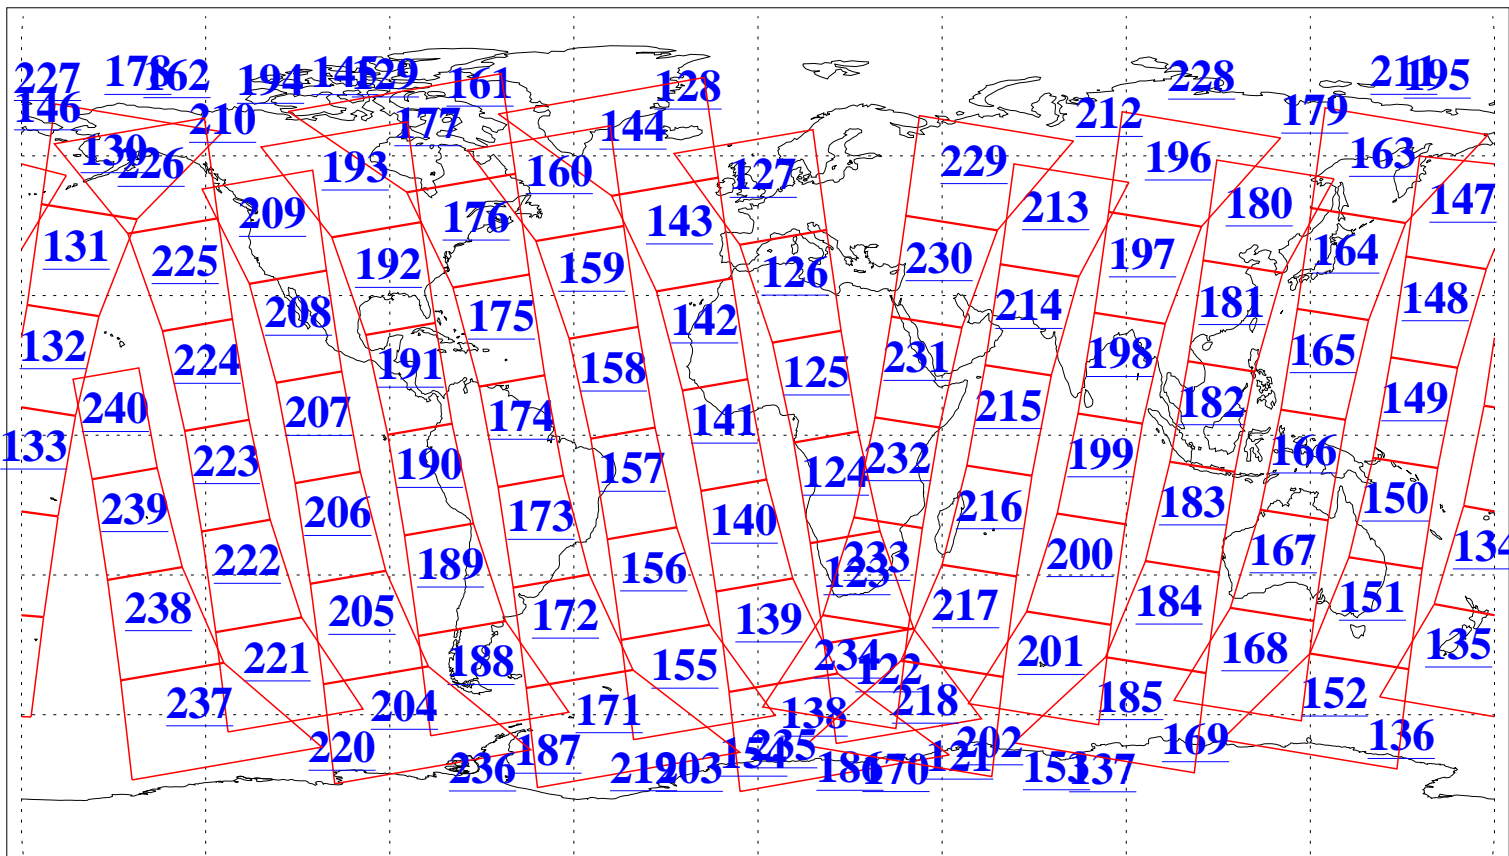

L1B Availability
AMSU Granules: 240
HSB Granules: 0
AIRS Granules: 240

27 Sep 2018
DoY 270
Aqua Day 5990
Granules: 1 to 120

Granules: 121 to 240

Legend: AMSU Available, HSB Available, AIRS Available

L1B Availability
AMSU Granules: 240
HSB Granules: 0
AIRS Granules: 240

27 Sep 2018
DoY 270
Aqua Day 5990

Ascending Granules

Descending Granules

Legend: AMSU Available, HSB Available, AIRS Available

L1B Availability
 AMSU Granules: 240
 HSB Granules: 0
 AIRS Granules: 240

27 Sep 2018
 DoY 270
 Aqua Day 5990

Northern Hemisphere Granules

Southern Hemisphere Granules

Legend: AMSU Available, HSB Available, AIRS Available