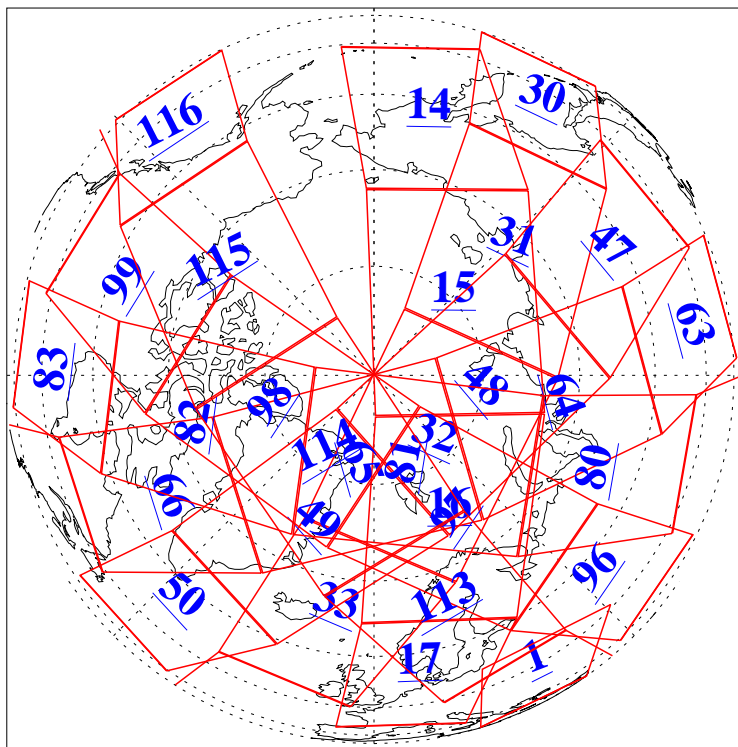

L1B Availability
AMSU Granules: 240
HSB Granules: 0
AIRS Granules: 240

25 Sep 2018
DoY 268
Aqua Day 5988
Granules: 1 to 120

Granules: 121 to 240

Legend: AMSU Available, HSB Available, AIRS Available

L1B Availability
AMSU Granules: 240
HSB Granules: 0
AIRS Granules: 240

25 Sep 2018
DoY 268
Aqua Day 5988

Ascending Granules

Descending Granules

Legend: AMSU Available, HSB Available, AIRS Available

L1B Availability
AMSU Granules: 240
HSB Granules: 0
AIRS Granules: 240

25 Sep 2018
DoY 268
Aqua Day 5988

Northern Hemisphere Granules

Southern Hemisphere Granules

Legend: AMSU Available, HSB Available, AIRS Available