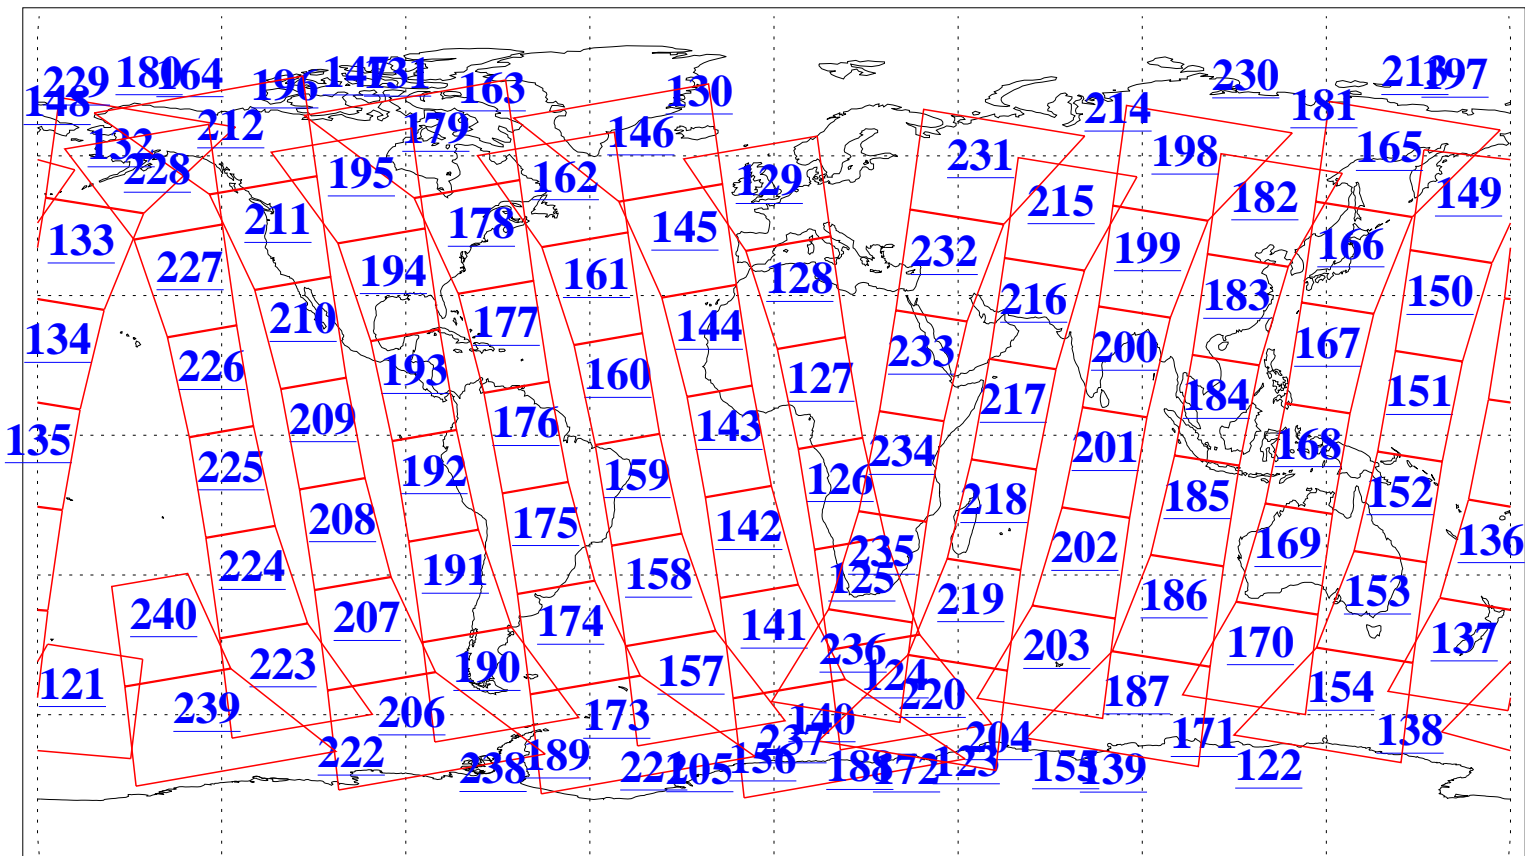

L1B Availability
AMSU Granules: 240
HSB Granules: 0
AIRS Granules: 240

25 Sep 2018
DoY 268
Aqua Day 5988
Granules: 1 to 120

Granules: 121 to 240

Legend: AMSU Available, HSB Available, AIRS Available

L1B Availability
AMSU Granules: 240
HSB Granules: 0
AIRS Granules: 240

25 Sep 2018
DoY 268
Aqua Day 5988

Ascending Granules

Descending Granules

Legend: AMSU Available, HSB Available, AIRS Available

L1B Availability
AMSU Granules: 240
HSB Granules: 0
AIRS Granules: 240

25 Sep 2018
DoY 268
Aqua Day 5988

Northern Hemisphere Granules

Southern Hemisphere Granules

Legend: AMSU Available, HSB Available, AIRS Available