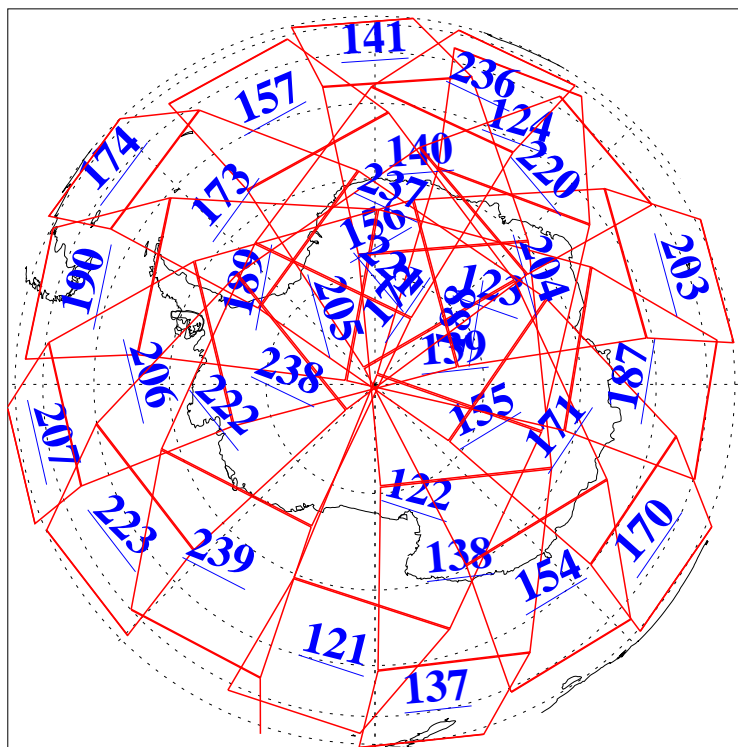

L1B Availability
AMSU Granules: 240
HSB Granules: 0
AIRS Granules: 240

25 Sep 2018
DoY 268
Aqua Day 5988
Granules: 1 to 120

Granules: 121 to 240

Legend: AMSU Available, HSB Available, AIRS Available

L1B Availability
AMSU Granules: 240
HSB Granules: 0
AIRS Granules: 240

25 Sep 2018
DoY 268
Aqua Day 5988

Ascending Granules

Descending Granules

Legend: AMSU Available, HSB Available, AIRS Available

L1B Availability
AMSU Granules: 240
HSB Granules: 0
AIRS Granules: 240

25 Sep 2018
DoY 268
Aqua Day 5988

Northern Hemisphere Granules

Southern Hemisphere Granules

Legend: AMSU Available, HSB Available, AIRS Available