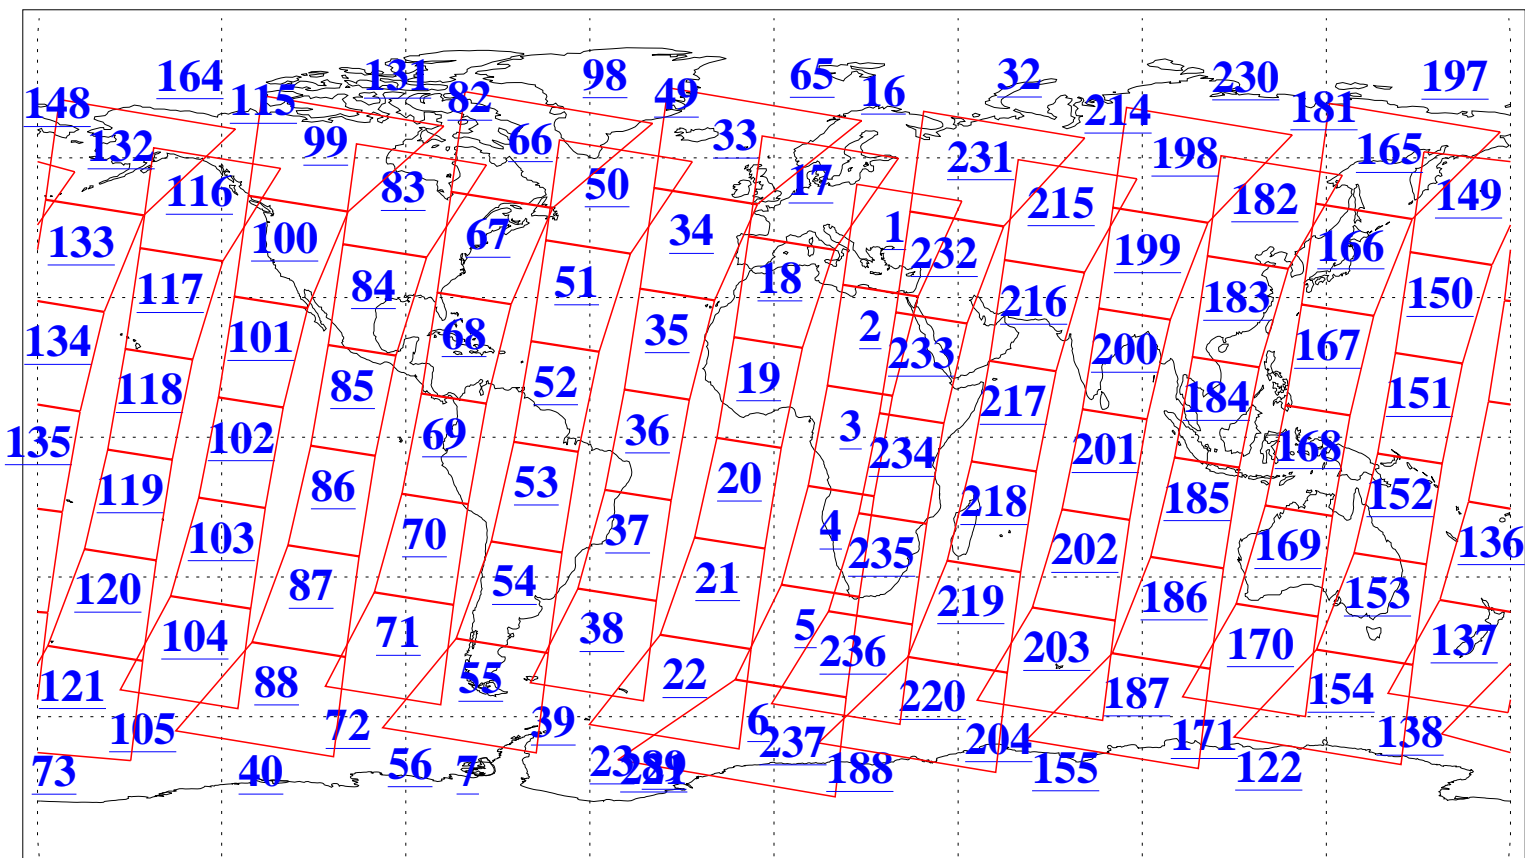

L1B Availability
AMSU Granules: 240
HSB Granules: 0
AIRS Granules: 240

25 Sep 2018
DoY 268
Aqua Day 5988
Granules: 1 to 120

Granules: 121 to 240

Legend: AMSU Available, HSB Available, AIRS Available

L1B Availability
AMSU Granules: 240
HSB Granules: 0
AIRS Granules: 240

25 Sep 2018
DoY 268
Aqua Day 5988

Ascending Granules

Descending Granules

Legend: AMSU Available, HSB Available, AIRS Available

L1B Availability
AMSU Granules: 240
HSB Granules: 0
AIRS Granules: 240

25 Sep 2018
DoY 268
Aqua Day 5988

Northern Hemisphere Granules

Southern Hemisphere Granules

Legend: AMSU Available, HSB Available, AIRS Available