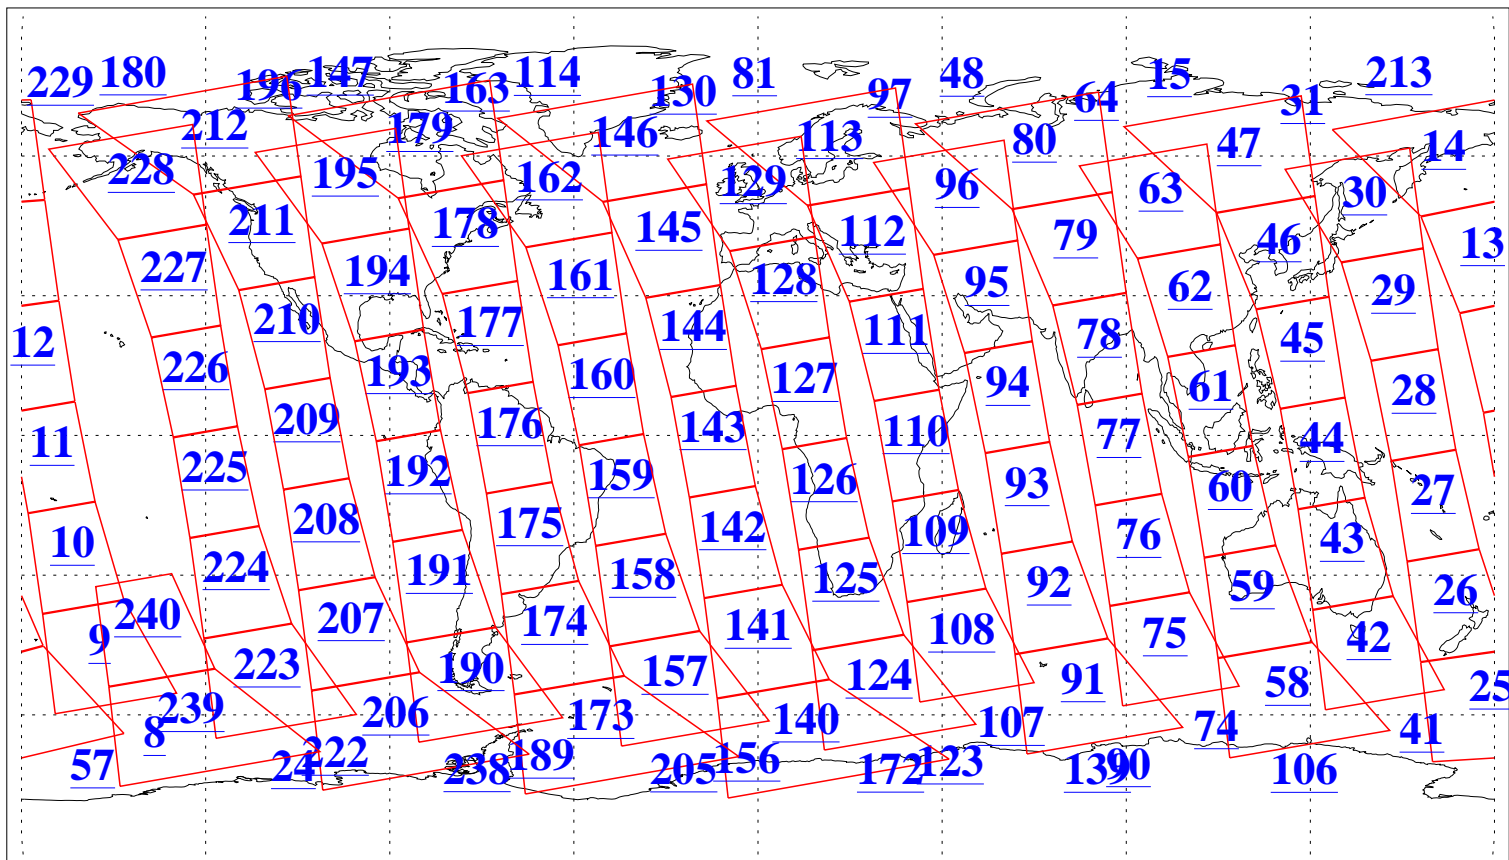

L1B Availability
AMSU Granules: 240
HSB Granules: 0
AIRS Granules: 240

25 Sep 2018
DoY 268
Aqua Day 5988
Granules: 1 to 120

Granules: 121 to 240

Legend: AMSU Available, HSB Available, AIRS Available

L1B Availability
AMSU Granules: 240
HSB Granules: 0
AIRS Granules: 240

25 Sep 2018
DoY 268
Aqua Day 5988

Ascending Granules

Descending Granules

Legend: AMSU Available, HSB Available, AIRS Available

L1B Availability
AMSU Granules: 240
HSB Granules: 0
AIRS Granules: 240

25 Sep 2018
DoY 268
Aqua Day 5988

Northern Hemisphere Granules

Southern Hemisphere Granules

Legend: AMSU Available, HSB Available, AIRS Available