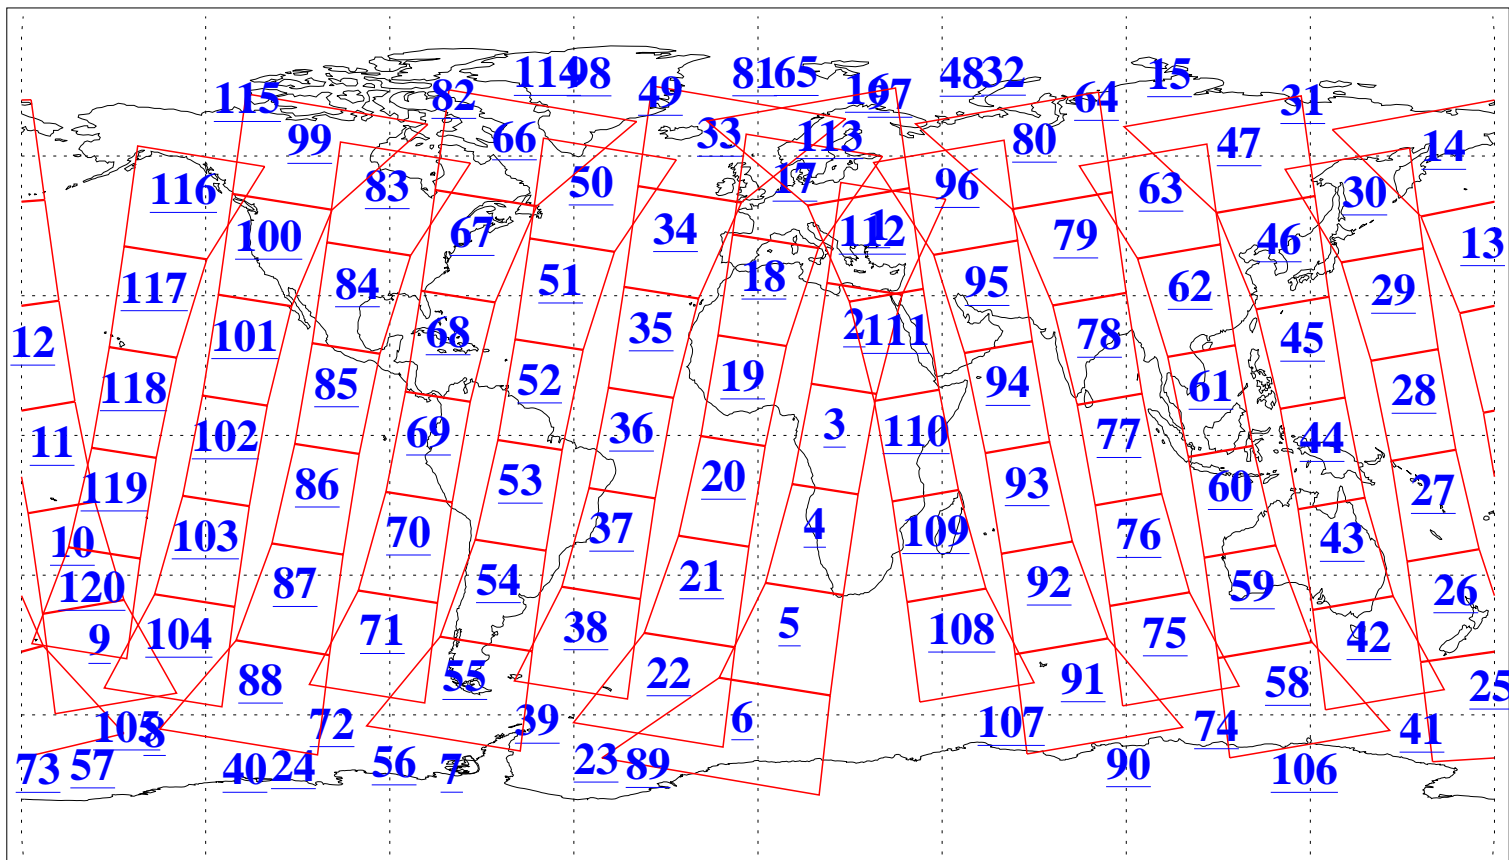

L1B Availability
AMSU Granules: 240
HSB Granules: 0
AIRS Granules: 240

25 Sep 2018
DoY 268
Aqua Day 5988
Granules: 1 to 120

Granules: 121 to 240

Legend: AMSU Available, HSB Available, AIRS Available

L1B Availability
AMSU Granules: 240
HSB Granules: 0
AIRS Granules: 240

25 Sep 2018
DoY 268
Aqua Day 5988

Ascending Granules

Descending Granules

Legend: AMSU Available, HSB Available, AIRS Available

L1B Availability
AMSU Granules: 240
HSB Granules: 0
AIRS Granules: 240

25 Sep 2018
DoY 268
Aqua Day 5988

Northern Hemisphere Granules

Southern Hemisphere Granules

Legend: AMSU Available, HSB Available, AIRS Available