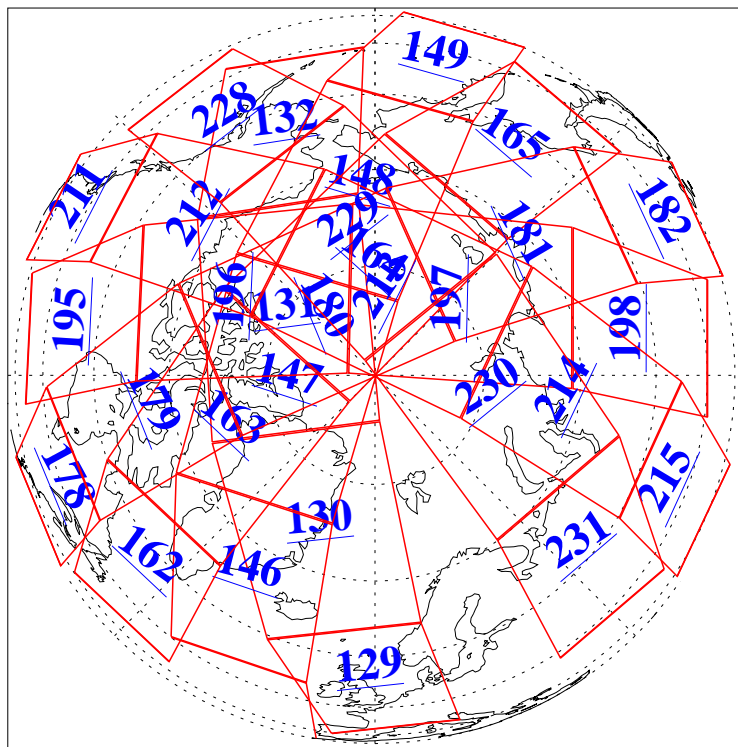

L1B Availability
AMSU Granules: 240
HSB Granules: 0
AIRS Granules: 240

25 Sep 2018
DoY 268
Aqua Day 5988
Granules: 1 to 120

Granules: 121 to 240

Legend: AMSU Available, HSB Available, AIRS Available

L1B Availability
AMSU Granules: 240
HSB Granules: 0
AIRS Granules: 240

25 Sep 2018
DoY 268
Aqua Day 5988

Ascending Granules

Descending Granules

Legend: AMSU Available, HSB Available, AIRS Available

L1B Availability
AMSU Granules: 240
HSB Granules: 0
AIRS Granules: 240

25 Sep 2018
DoY 268
Aqua Day 5988

Northern Hemisphere Granules

Southern Hemisphere Granules

Legend: AMSU Available, HSB Available, AIRS Available