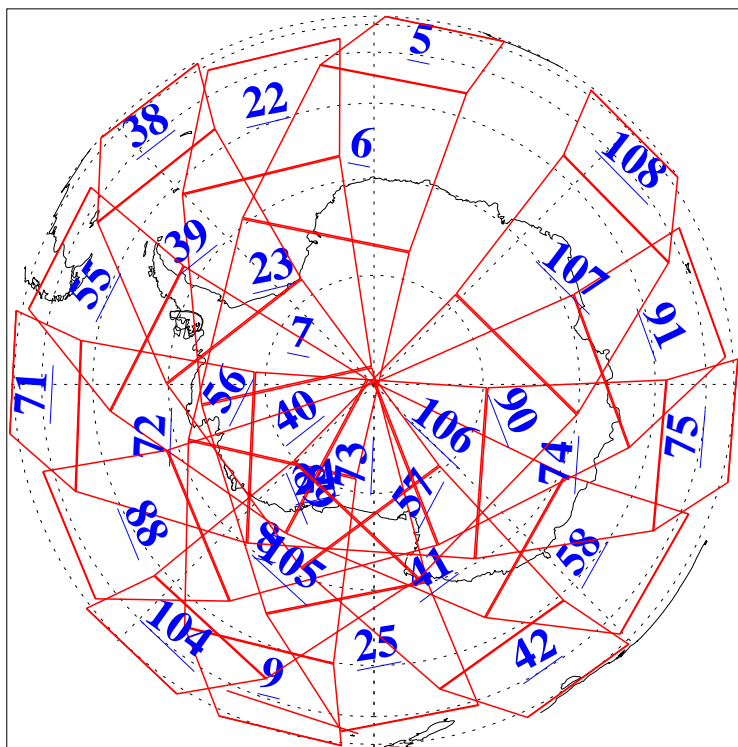

L1B Availability
AMSU Granules: 240
HSB Granules: 0
AIRS Granules: 240

25 Sep 2018
DoY 268
Aqua Day 5988
Granules: 1 to 120

Granules: 121 to 240

Legend: AMSU Available, HSB Available, AIRS Available

L1B Availability
AMSU Granules: 240
HSB Granules: 0
AIRS Granules: 240

25 Sep 2018
DoY 268
Aqua Day 5988

Ascending Granules

Descending Granules

Legend: AMSU Available, HSB Available, AIRS Available

L1B Availability
AMSU Granules: 240
HSB Granules: 0
AIRS Granules: 240

25 Sep 2018
DoY 268
Aqua Day 5988

Northern Hemisphere Granules

Southern Hemisphere Granules

Legend: AMSU Available, HSB Available, AIRS Available